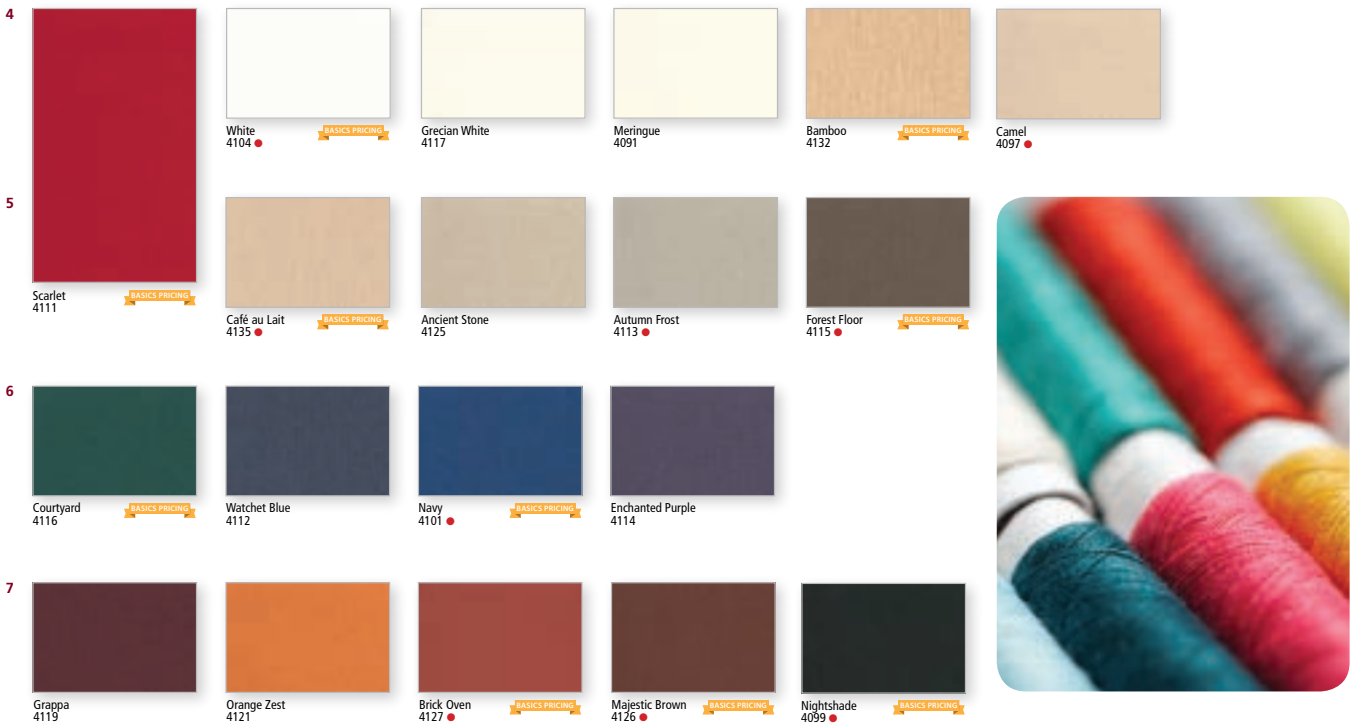

NEW THREADS