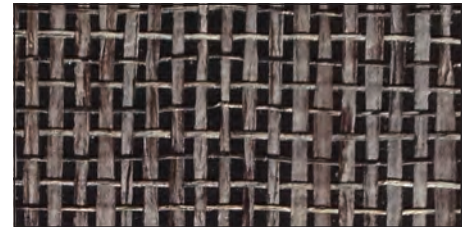

## SPUN METALS

With the look of delicate metallic threads, this distinctive yet subtle pattern looks great with photography, and equally stunning with many artistic styles.

## PEBBLES

A light shimmer and the texture of polished stones combine to form this stunning collection.

■ 1300 Spun Tungsten

■ 1301 Spun Platinum

■ 1302 Silver Jute

■ 1303 Black Lacquer

■ 1304 Gray Pebbles

■ 1305 Black Pebbles

1306 Molten Gold

1308 Urban Gray

1309 Silver Birch

1310 Aged Copper