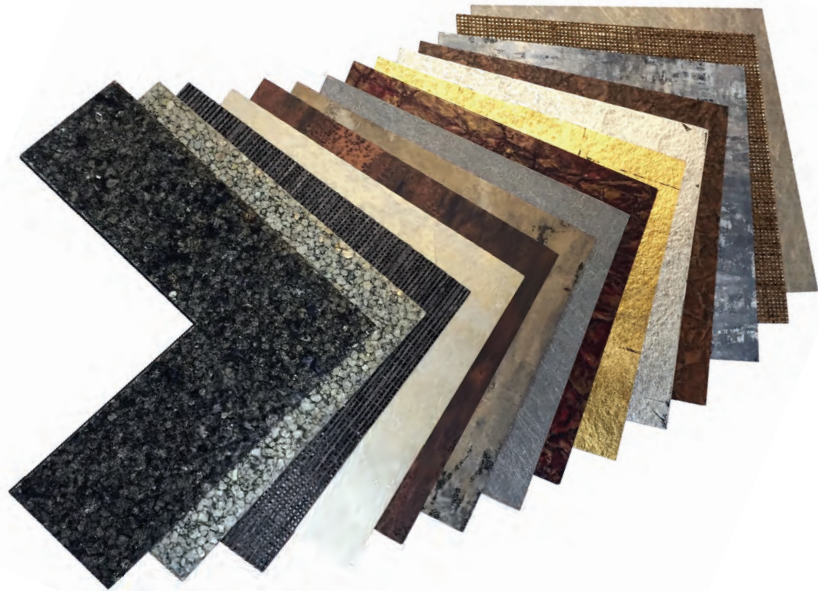

### BULLION

These hand-leafed matboards feature luxurious gold and silver shimmering surfaces, accented with black veining

1313 Silver Leaf

1314 Gold Leaf

## CORNER SAMPLES

Each corner features a bevel-cut inner edge, so you and your customers can fully appreciate the detailed beauty of Couture matboard.