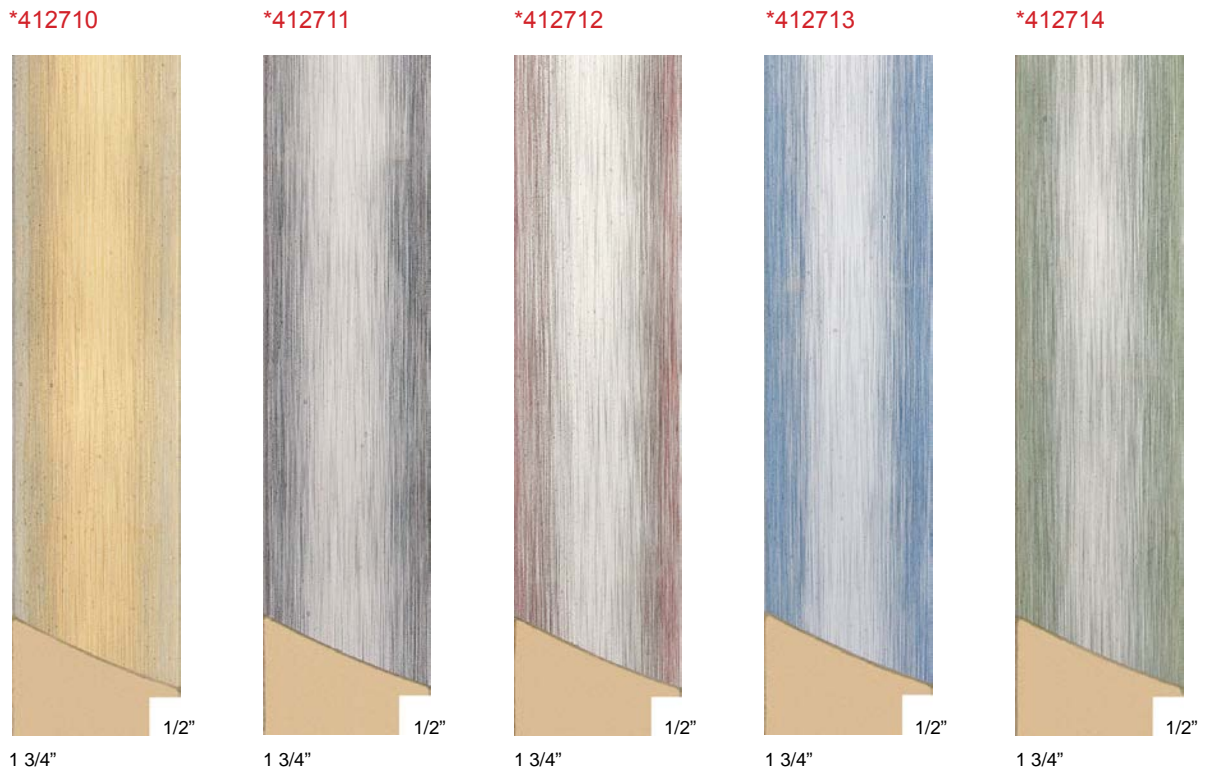

CLASSIC

MERIDIAN

*DISCONTINUED AVAILABLE WHILE SUPPLIES LAST