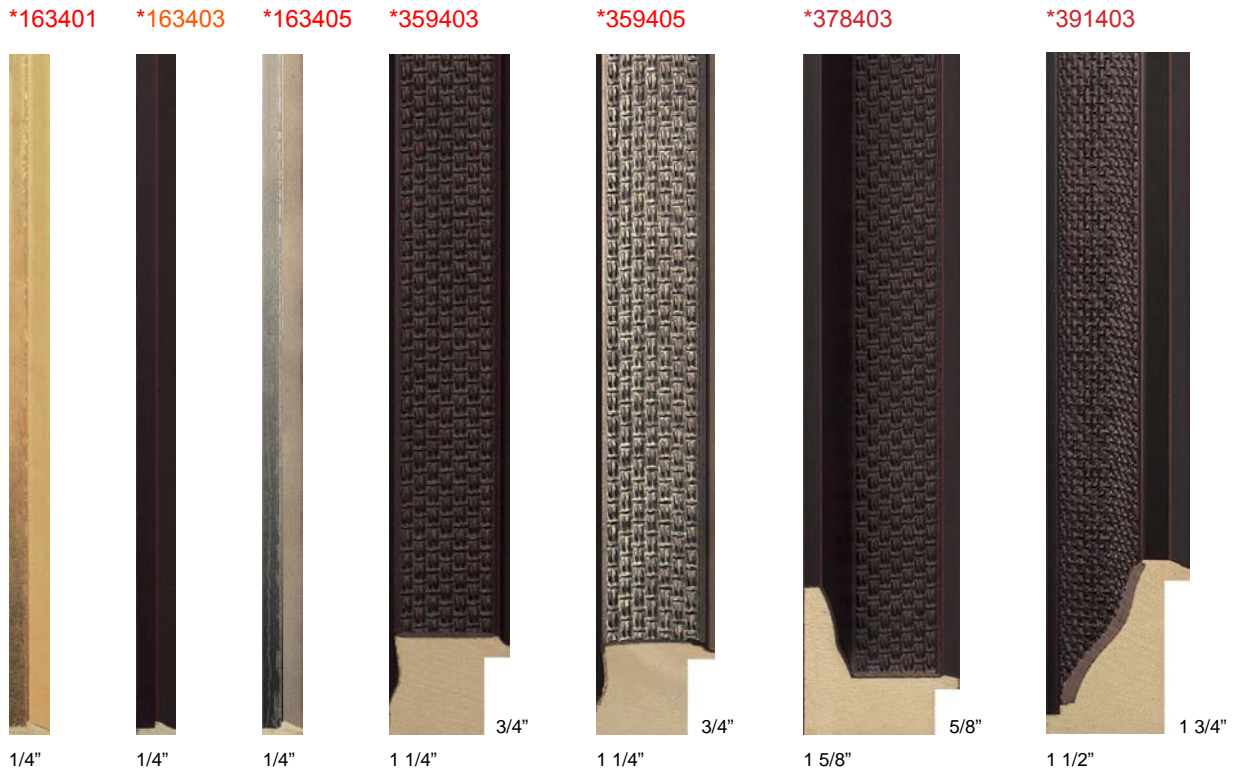

795205 Grey
(actual size shown)

Profile 795

795205

Width: 3-5/16"

Height: 1-1/16"

Rabbit Height: 13/16"

Rabbit Width: 5/16"

305622
Width: 1-3/16"
Height: 1-1/16"
Rabbit Height: 5/8"
Rabbit Width: 1/4"

5/8"

2"

600G

3/8"

2"

CLASSIC

MERIDIAN

***DISCONTINUED** AVAILABLE WHILE SUPPLIES LAST