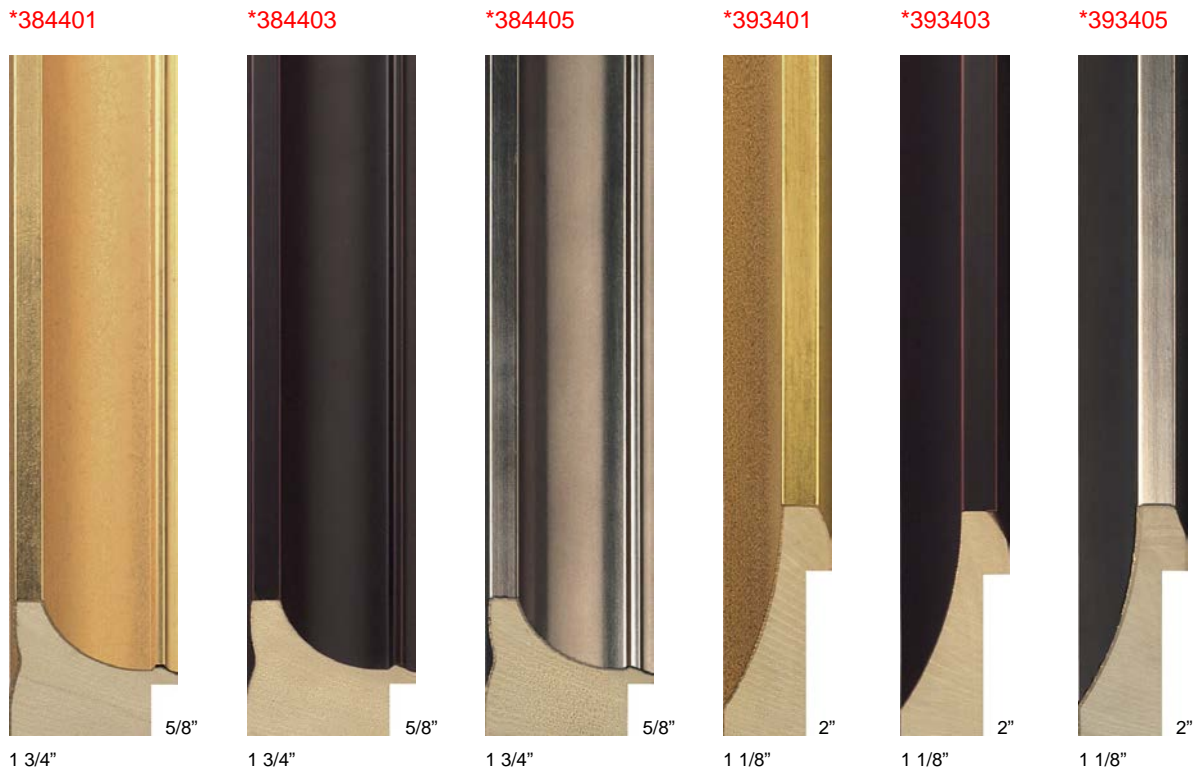

5/8"

2"

600G

3/8"

2"

CLASSIC

MERIDIAN

***DISCONTINUED** AVAILABLE WHILE SUPPLIES LAST