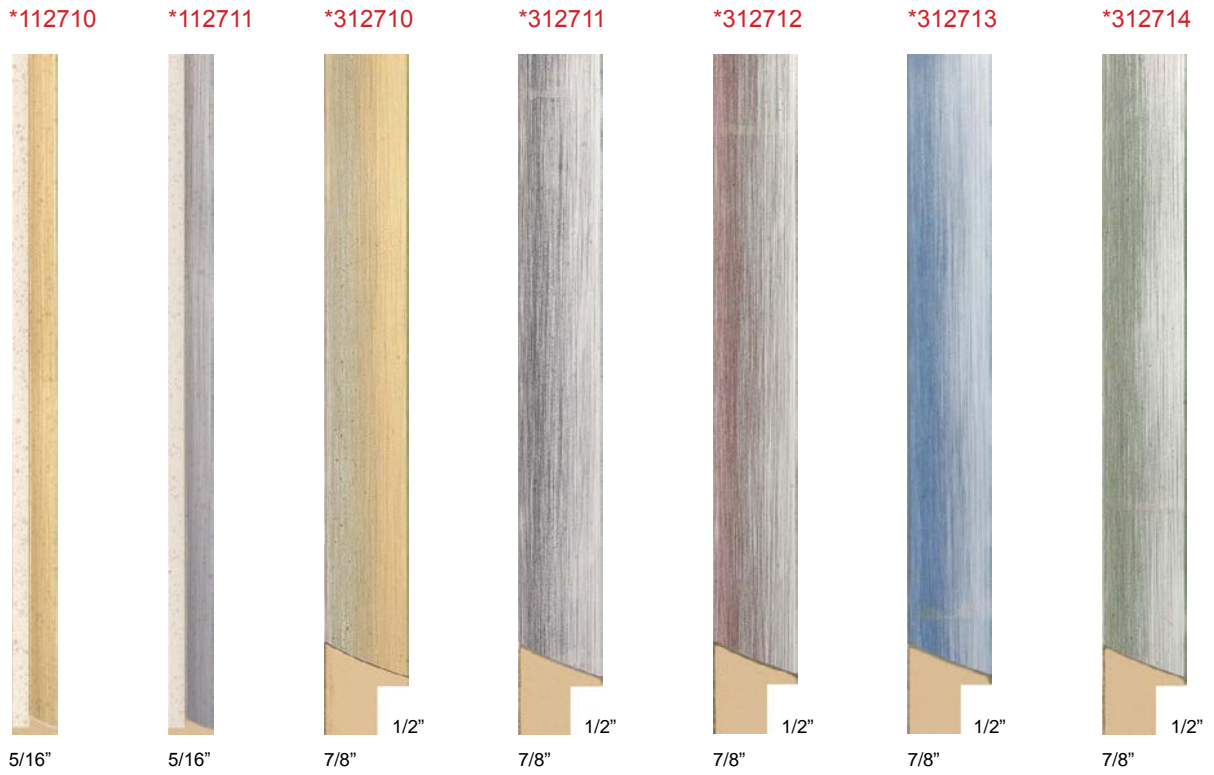

5/8"

2"

600G

3/8"

2"

CLASSIC

MERIDIAN

***DISCONTINUED** AVAILABLE WHILE SUPPLIES LAST