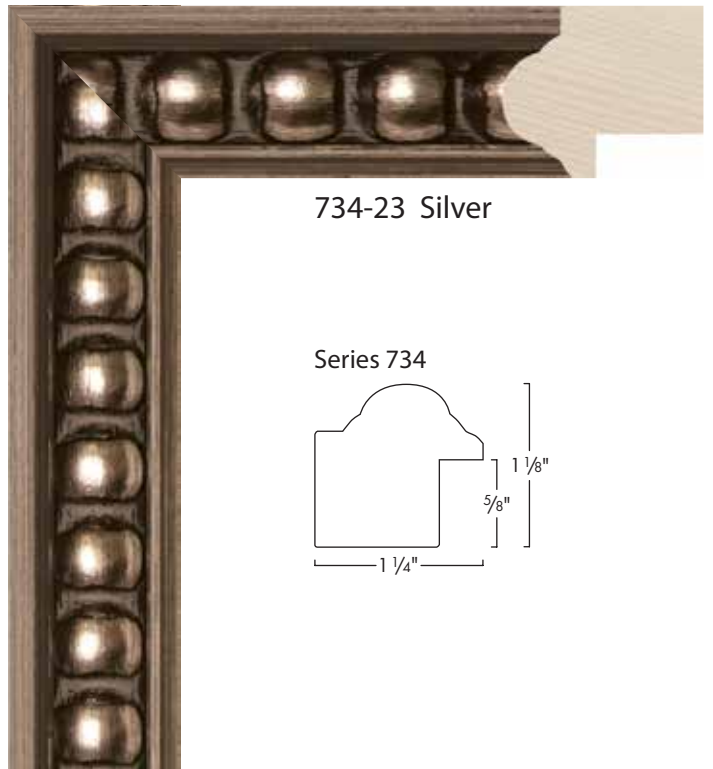

734-23 Silver