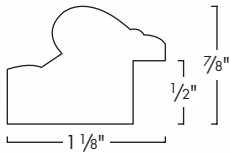

# Modern

WOOD

21-21 Light Walnut

21-24 Mahogany

21-26 Blue

Series 21

Series 63

63-21 Light Walnut w/Black Back