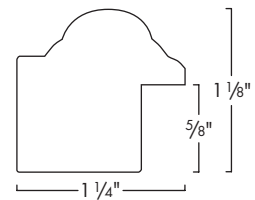

Traditional

WOOD

Series 734