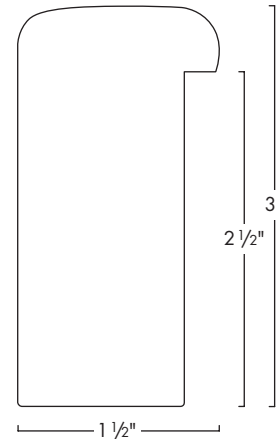

Shadow Boxes

Series 402