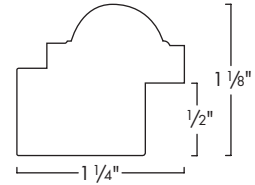

Traditional

WOOD

Series 735