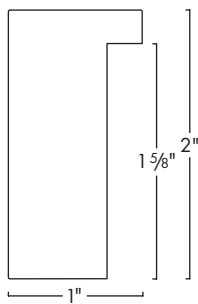

Shadow Boxes

Series 240