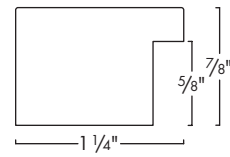

Also available in Series 429