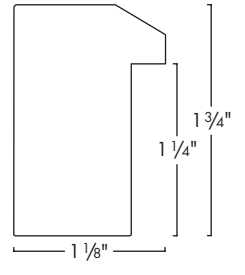

Also available in Series 426