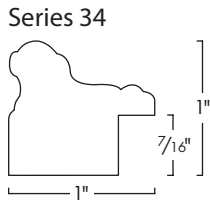

# Traditional

WOOD

34-29 Black

34-21 Walnut

34-24 Mahogany

Series 243

243-15 Satin Bronze

243-23 Silver Leaf