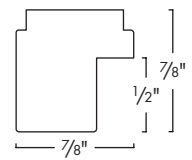

Barnwood

WOOD

Series 420