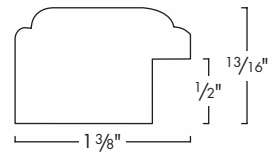

# Modern

WOOD

21-21 Light Walnut

21-24 Mahogany

21-26 Blue

Series 21

Series 63

63-21 Light Walnut w/Black Back