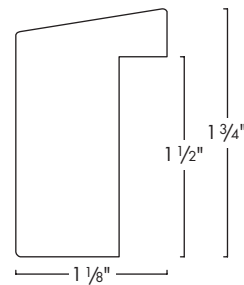

Shadow Boxes

403-23 Warm Silver

403-28 Truffle

403-29 Black

403-33 Stainless Steel w/Black Back

Series 403