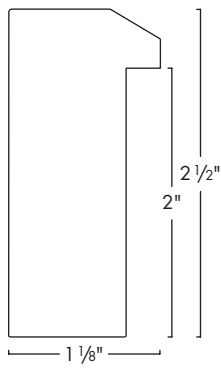

Series 427

427-22 White