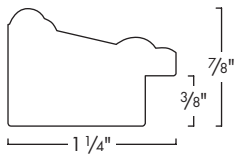

# Traditional

WOOD

296-21 Dark Walnut

296-22 Dark Ivory

296-25 Light Walnut

296-29 Dark Espresso

Series 296

Also available in Series 295