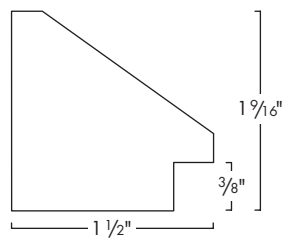

Also available in Series 197