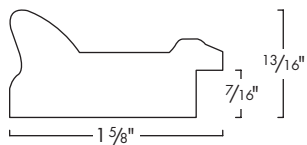

# Contemporary

WOOD

291-23 Warm Silver

59-10 Dark Gold Leaf

59-13 Dark Silver Leaf

59-20 Gold Leaf

Also available in Series 58

Excluding Finishes 210 & 213