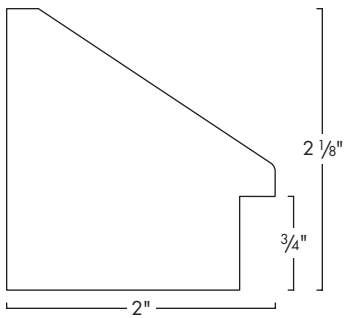

Avant-Garde

WOOD

Series 198