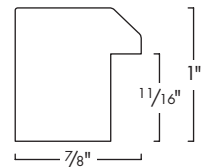

# Modern

WOOD

21-21 Light Walnut

21-24 Mahogany

21-26 Blue

Series 21

Series 63

63-21 Light Walnut w/Black Back