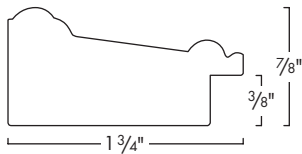

# Traditional

WOOD

296-21 Dark Walnut

296-22 Dark Ivory

296-25 Light Walnut

296-29 Dark Espresso

Series 296

Also available in Series 295