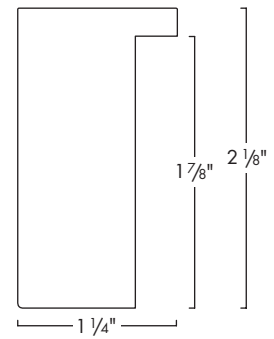

Shadow Boxes

Series 241