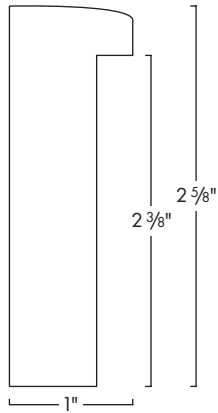

Shadow Boxes

Series 332