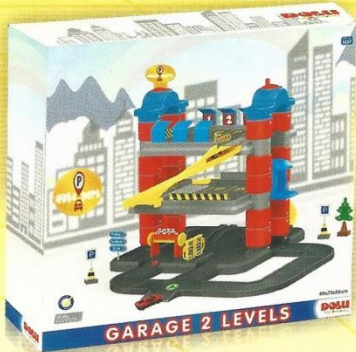

**CONSTRUCTION SET** 

Garage 2 Levels

NEW

Ref.

5157

14" X 28" X 22.1" Packed 1

Includes  
2 Die - Cast  
Cars

Garage 3 Levels

NEW

Ref.

5158

19.3" X 28" X 22.1" Packed 1

Includes  
2 Die - Cast  
Cars

19.3"

**REAL  
LIFT**

NEW