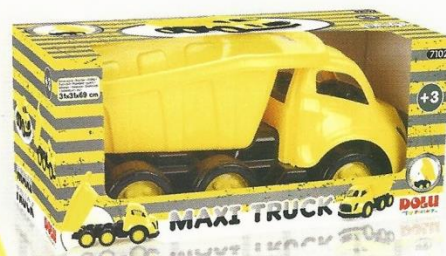

25.4" X 33.3" X 14.5" Packed 2

13.8"x32.7"x12.25"

Maxi Truck 69 cm in Window Box

Ref: 7102

25.6" X 27.8" X 13" Packed 2

12.3"x27.2"x12.25"

6.7"x5.95"x13.4"

Pitbull Truck 34 cm in Window Box