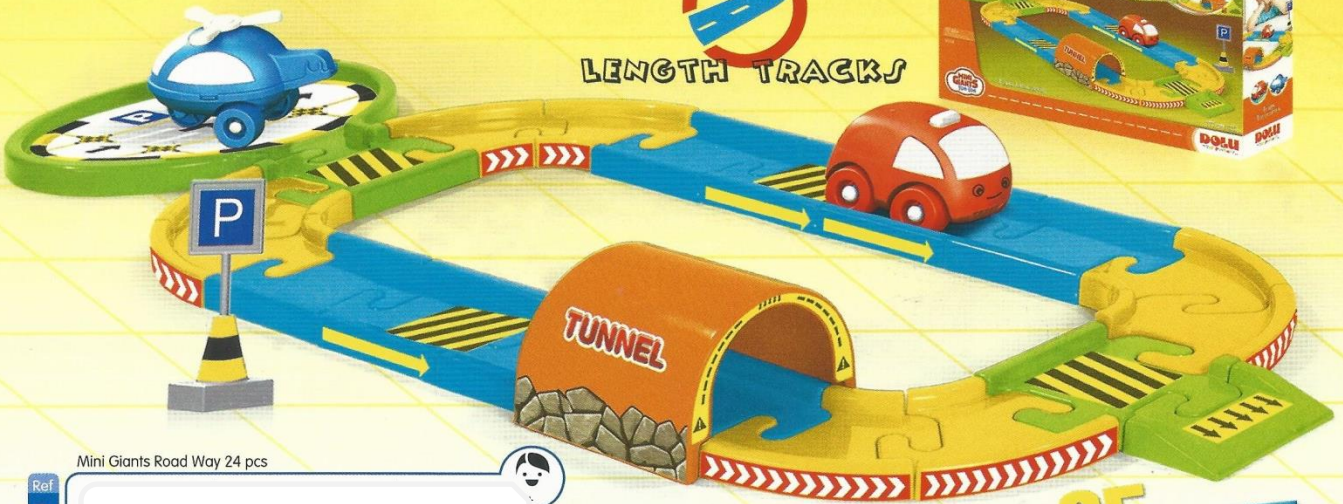

**56 Pieces**  
including **3 Vehicles**

Mini Giants Road Way 54 pcs

Ref  
**5050**

22.6" X 18" X 15.4" Packed 4

171cm

LENGTH TRACKS

Mini Giants Road Way 24 pcs

Ref  
**5049**