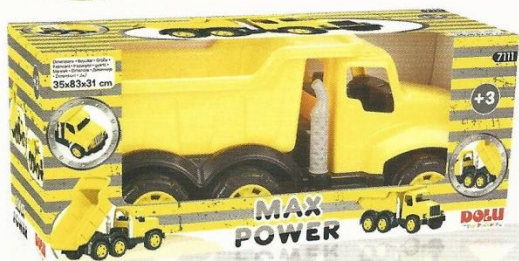

Pick - Up in Window Box

Ref: 6122

20.1" X 19.5" X 19.5" Packed 4

Jumbo Loader with Excavator & Digger in Window Box

Ref: 6142

21.7" X 14.2" X 10.25" Packed 8

Truck - 83 cm in Window Box

Ref: 7111