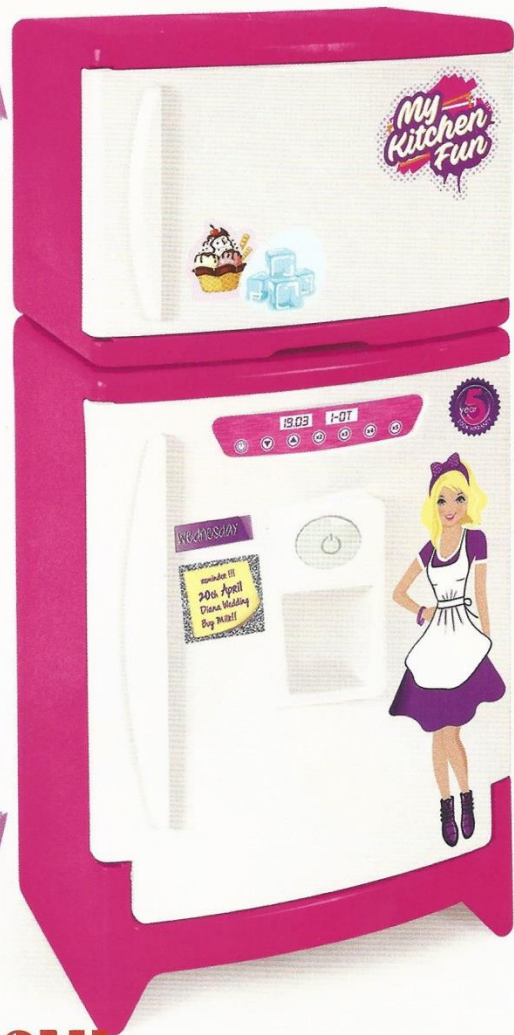

## cute

## accessory

electronic sound effect

Refrigerator

Ref  
4304

26.2" X 26.65" X 13.2" Packed 3

25"

Washing Machine

Ref. 4303

18" X 26.2" X 13.2" Packed 3

Diswashing Machine

Ref  
4305

17.2" X 26.2" X 13.2" Packed 3

Oven  
 Ref: **4302**  
 19.1" X 26.2" X 13.2" Packed 3

Microwave

Ref  
**4301**

18.71" X 17.95" X 13.2" Packed 4