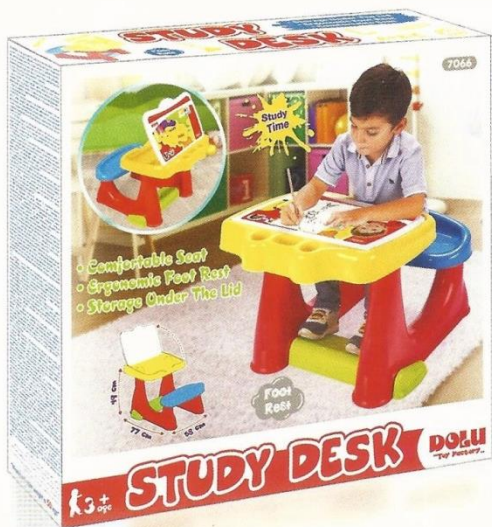

22.1" X 23.5" X 5.75" Packed 1

Study  
Time

Foot  
Rest

49 cm

21.3"

28.4"

"accessories  
not included"

Smart Study Desk Pink

IML

Ref  
7064

22.1" X 23.5" X 5.75" Packed 1

Foot Rest

"accessories not included"

Study Desk

IML

Ref  
7066

23.8" X 25" X 6.5" Packed 1

lid lifts  
up for  
extra  
storage

Foot  
Rest

"accessories  
not included"

Study Desk Pink

IML

Ref  
7060

23.7" X 25" X 6.5" Packed 1