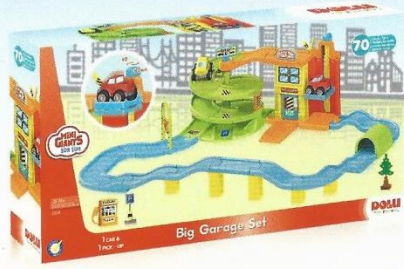

**56 Pieces**  
including **3 Vehicles**

Mini Giants Road Way 54 pcs

Ref  
**5050**

22.6" X 18" X 15.4" Packed 4

171cm

LENGTH TRACKS

Mini Giants Road Way 24 pcs

Ref  
**5049**

18.46" X 18.2" X 13.4" Packed 4

**25 Pieces**  
including **2 Vehicles**

Garage  
Ref 5152  
24.8" X 27.6" X 12.8" Packed 6

Functional  
LIFT &  
DOOR

Spiral Roadway Set

Ref  
5153

22.7" X 19.7" X 15" Packed 4

23.7"

Ref 5154

Big Garage  
26.6" X 21.1" X 14.2" Packed 4

Ref 5155

Big City highway set  
30.4" X 20.5" X 16.6" Packed 4