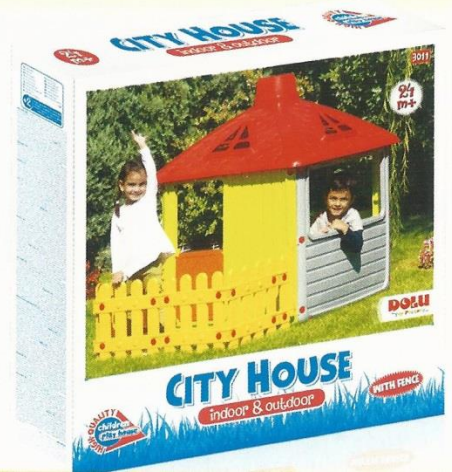

125x256x170cm

58x52x127cm/0,383m³

x1

kg 24,2 kg

EAN

8 690089 030245

HIGH QUALITY
children
play house

City House

Ref: 3010

		EAN 24m+
135x104x104cm	93x91,5x19,5cm/0,165m ³	
85,5x68cm	 x1	 13,2 kg

8 690089 030108

My First House

Ref. 3012

 125x100x104cm
 95x68cm

 93x101x18,5cm/0,17m³
 x1  14 kg

EAN  24m+
 8 690089 030122

HIGH QUALITY
children
play house

City House with Fence

3011			EAN 8 690089 1030115	24m+
	135x156x104cm	93x91,5x19,5cm/0,165m ³		
	85,5x68cm	x1	kg 16 kg	

in
outdoor use

My First House with Fence

3013			EAN 8 4690089 030139	24m+
	125x151x104cm	93x101x18,5cm/0,173m ³		
		 x1	 17 kg	

HIGH QUALITY
children
play house

3014

Nature playhouse

123x104x104cm
95x68cm

93x101x18,5cm/0,17m³
x1 kg 14 kg

NEW

24m+

EAN