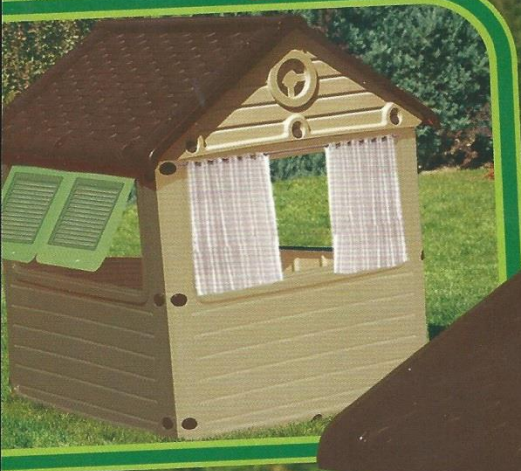

HIGH QUALITY
children
play house

City House with Fence

3011			EAN 8 690089 1030115	24m+
	135x156x104cm	93x91,5x19,5cm/0,165m ³		
	85,5x68cm	x1	kg 16 kg	

in
outdoor use

My First House with Fence

3013			EAN 8 4690089 030139	24m+
	125x151x104cm	93x101x18,5cm/0,173m ³		
		 x1	 17 kg	

HIGH QUALITY
children
play house

3014

Nature playhouse

123x104x104cm
95x68cm

93x101x18,5cm/0,17m³
x1 kg 14 kg

NEW

24m+

EAN