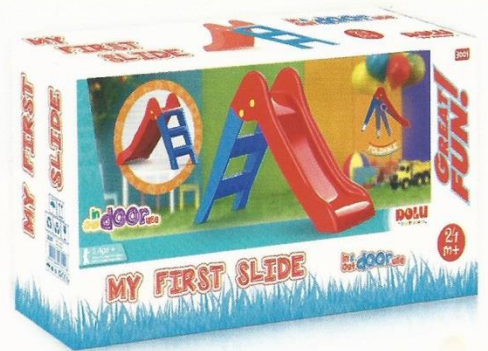

NEW

Ref. **3008**

43x77x71cm

EAN 24m+
8 690089 030085

43x77x71cm

Jumbo Swing ctn w/poster

Ref: **7055**

EAN

12m+

12M+
1

36M+
3

3 in 1

24M+
2

Big Swing with Safety Belt in bag

Ref 7056	 40x44x36cm	 85x49x38cm/0,16m ³	EAN  8 690089 070562	12m+ 
	 PVC	 x8  11 kg		

ASSORTED COLORS