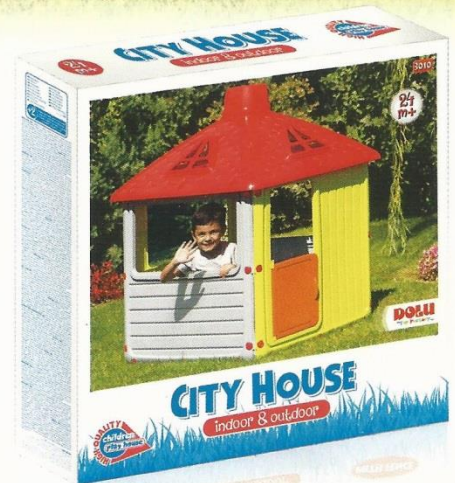

HIGH QUALITY
children
play house

City House

Ref: 3010

		EAN 24m+
135x104x104cm	93x91,5x19,5cm/0,165m³	
85,5x68cm	x1	13,2 kg

8 690089 030108