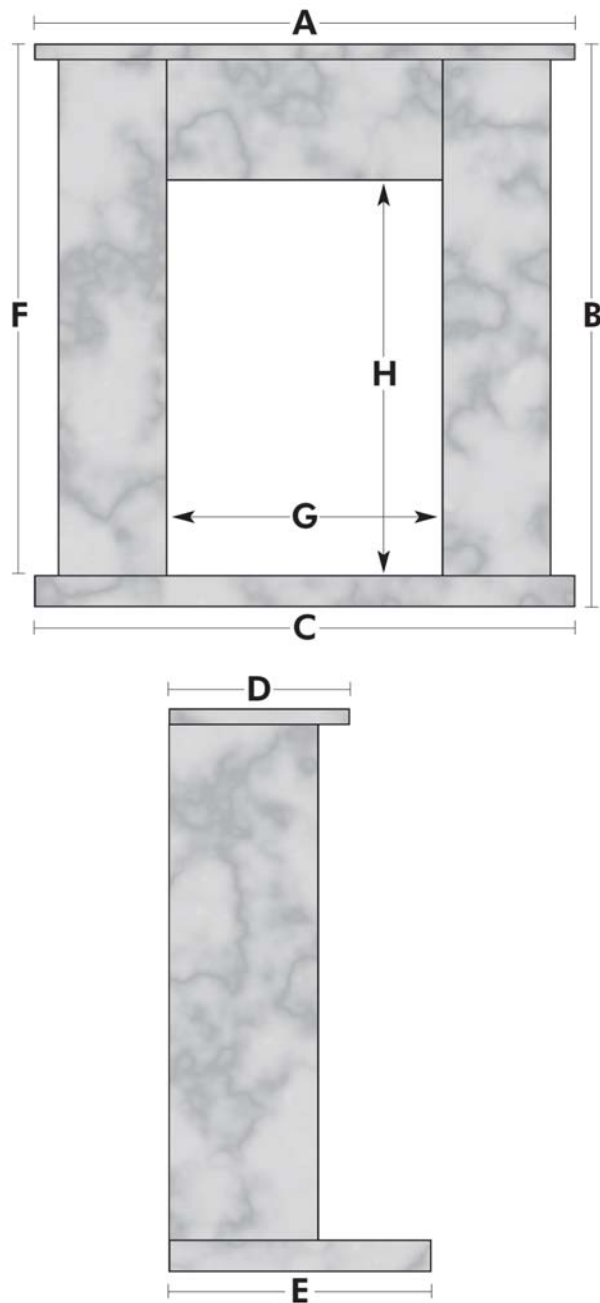

Serpentine

Hearth Shapes

Half Moon

Bow Front

Edge Details

Standard Edge

Demi Bullnose Edge

Bullnose Edge

SPECIFICATIONS

Model	page	A	B	C	D	E	F	G	H
Montague	3	1372mm 54"	1045mm 41¼"	1372mm 54"	210mm 8¼"	381mm 15"			
Camden	4	1220mm 48"	1016mm 40"	1220mm 48"	152mm 6"	381mm 15"			
Malvern	5	1372mm 54"	1005mm 39½"	1372mm 54"	203mm 8"	381mm 15"			
Grand Tudor	6	1372mm 54"	1086mm 42¾"	1372mm 54"	228mm 9"	381mm 15"			
Madison	7	1220mm 48"	1036mm 40¾"	1220mm 48"	190mm 7½"	381mm 15"			
York	8	1321mm 52"	1054mm 41½"	1321mm 52"	177mm 7"	381mm 15"			
Laura	9	1220mm 48"	1098mm 43¼"	1270mm 50"	152mm 6"	381mm 15"			
Priory	10	1220mm 48"	965mm 38"	1220mm 48"	165mm 6½"	381mm 15"			
Shaldon	11	1220mm 48"	1041mm 41"	1270mm 50"	152mm 6"	381mm 15"			
Alexas	12	1220mm 48"	1067mm 42"	1270mm 50"	152mm 6"	381mm 15"			
Cleo	12	1372mm 54"	1092mm 43"	1372mm 54"	165mm 6½"	381mm 15"			
Chatsworth	13	1321mm 52"	1016mm 40"	1321mm 52"	177mm 7"	381mm 15"			
Nevada	14	1220mm 48"		1270mm 50"	152mm 6"	381mm 15"	1009mm 39¾"	762mm 30"	781mm 30¾"
Mackintosh	15	1500mm 59¼"		1500mm 59¼"	210mm 8¼"	381mm 15"	1115mm 44"	889mm 35"	889mm 35"
Flat Victorian	16	1422mm 56"		1422mm 56"	203mm 8"	381mm 15"	1149mm 45¼"	914mm 36"	914mm 36"
Imperial	17	1220mm 48"		1220mm 48"	203mm 8"	381mm 15"	1092mm 43"	787mm 31"	889mm 35"
Apollo	18	1143mm 45"	991mm 39"	1143mm 45"	177mm 7"	381mm 15"			
Cambridge	19	1067mm 42"	991mm 39"	1067mm 42"	203mm 8"	381mm 15"			
Dorset	20	1016mm 40"	952mm 37½"	1016mm 40"	146mm 5¾"	381mm 15"			
Athena	20	1067mm 42"	965mm 38"	1117mm 44"	95mm 3¾"	381mm 15"			
Salisbury	21	1067mm 42"	1005mm 39½"	1067mm 42"	152mm 6"	381mm 15"			