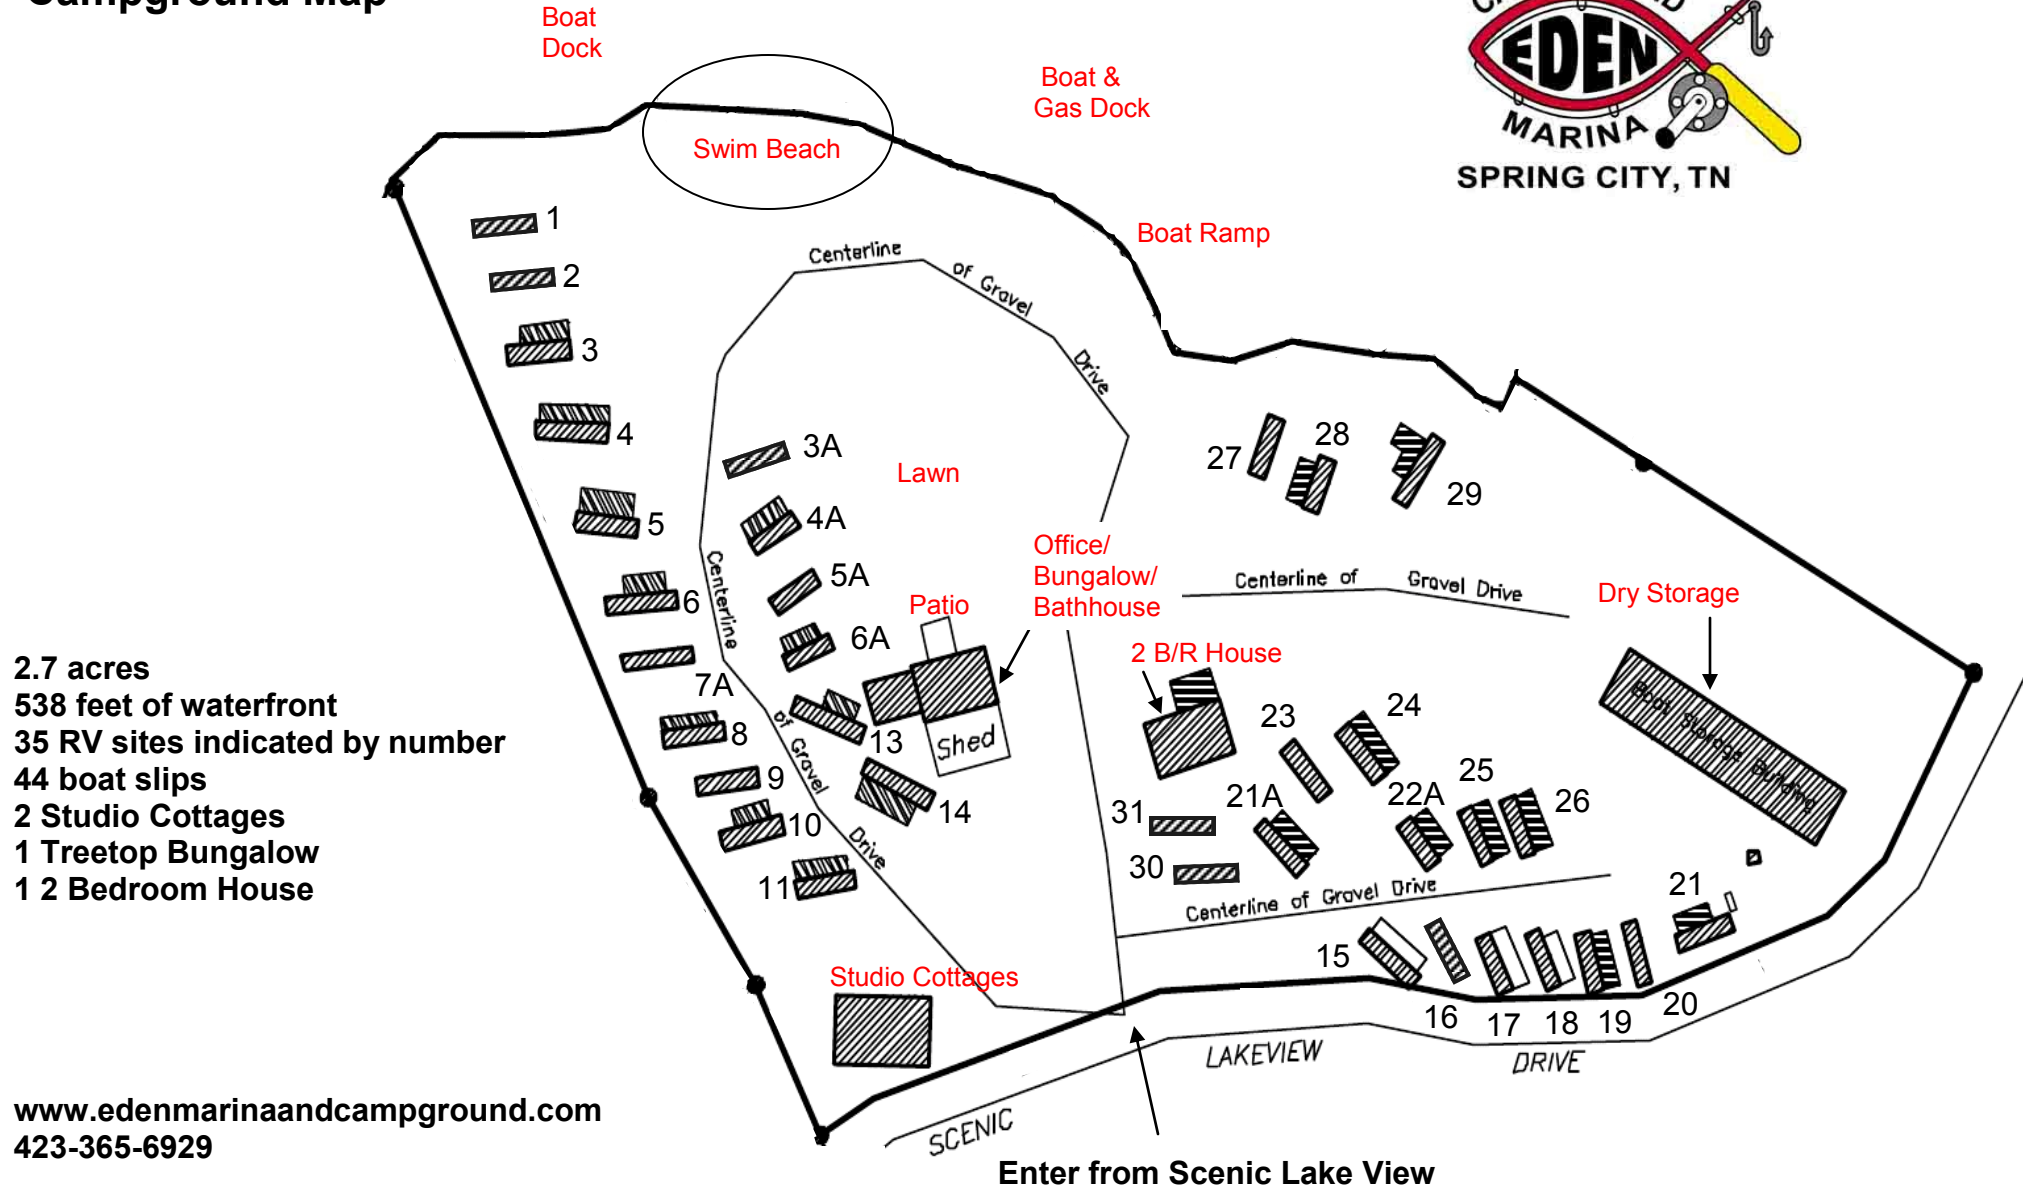

Campground Map

- 2.7 acres
- 538 feet of waterfront
- 35 RV sites indicated by number
- 44 boat slips
- 2 Studio Cottages
- 1 Treetop Bungalow
- 1 2 Bedroom House

www.edenmarinaandcampground.com
423-365-6929

Enter from Scenic Lake View