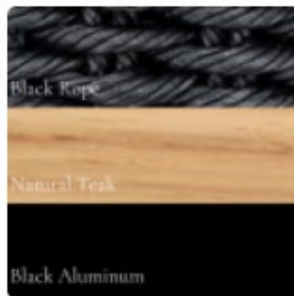

BELLASERRA

LUXURY OUTDOOR FURNITURE COLLECTIONS

Barbados Arm Dining Chair

SKU: 1W-0067

Product Summary

Material: Powder Coated Tubular Aluminum with Polyethylene Rope and Natural Teak

Finishes:

Cushion SKU: C1W-0067 + Fabric