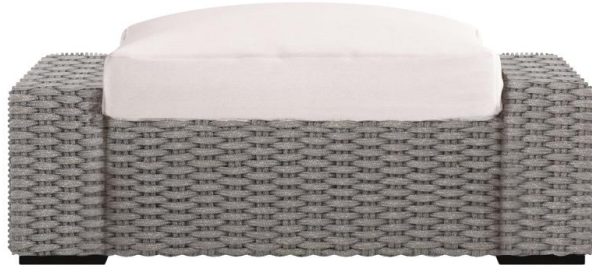

### Capri Outdoor Ottoman

#### Dimensions

W: 41 in D: 29 in H: 17 in

W: 104.14 cm D: 73.66 cm H: 43.18 cm

#### Pillows

- Back Pillows: ( ) Fiber, Box-edge weltless border

#### Features

- Woven rope in Grey Mist finish
- Aluminum feet in Raven finish
- Exteriors Plush cushions with deluxe faux down topper
- Outdoor performance fabric
- Exteriors grade materials
- Adjustable glides
- Protective cover available for an additional charge
- Specifications subject to change without notice