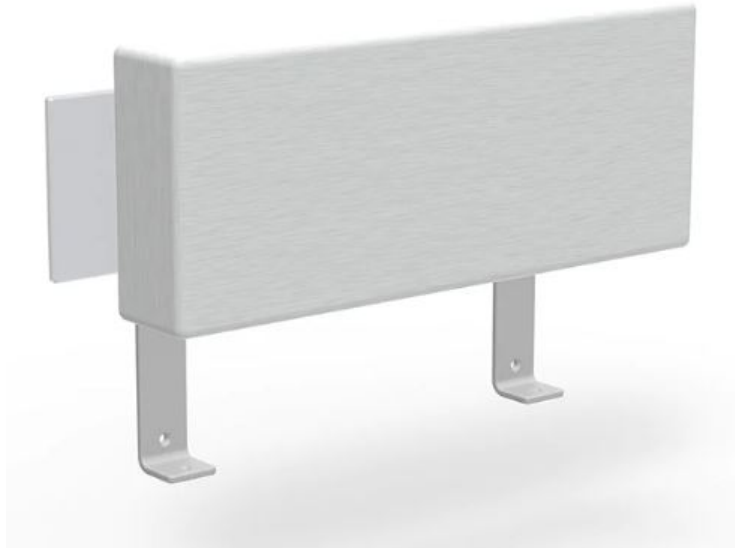

BELLASERRA
LUXURY OUTDOOR FURNITURE COLLECTIONS

Platform One Accessory Arm

SKU: PO-ARM-40433-DW

Product Summary

Material: High Density Polyethylene and Sunbrella Fabric

Finish: Black, Cloud White, Leaf Green, Apple Red, Driftwood, Navy Blue, Sky Blue, Sunset Orange

Cushion Fabric(Sunbrella): Regatta (5493), Petal (40431), Silver (40433), Charcoal (40483), Flax (5492), Navy (5493), Fern (5487)

Cloud White

Cushion Fabric Color : Canvas Regatta Blue

Dimensions: 30 W x 6" D x 12" H