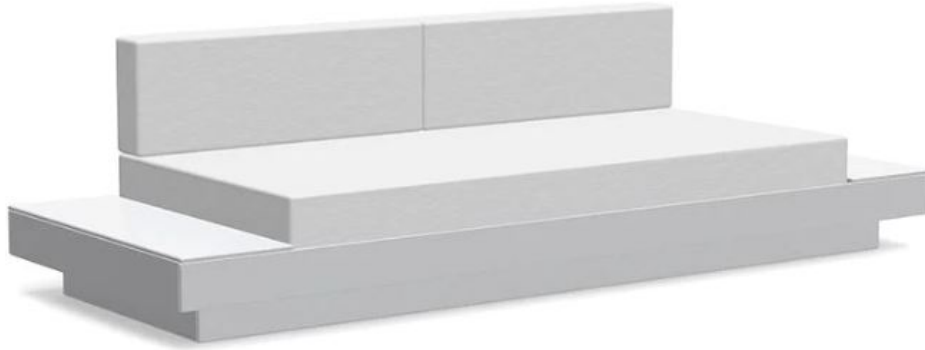

## Platform One Sectional Sofa with Tables

**SKU:** PO-S2-40433-DW

### Product Summary

**Material:** High Density Polyethylene and Sunbrella Fabric

**Finish:** Black, Cloud White, Leaf Green, Apple Red, Driftwood, Navy Blue, Sky Blue, Sunset Orange

**Cushion Fabric(Sunbrella):** Regatta (5493), Petal (40431), Silver (40433), Charcoal (40483), Flax (5492), Navy (5493), Fern (5487)

Cloud White

Cushion Fabric Color : Canvas Regatta Blue

**Dimensions:** 94" W x 36" D x 25.5" H