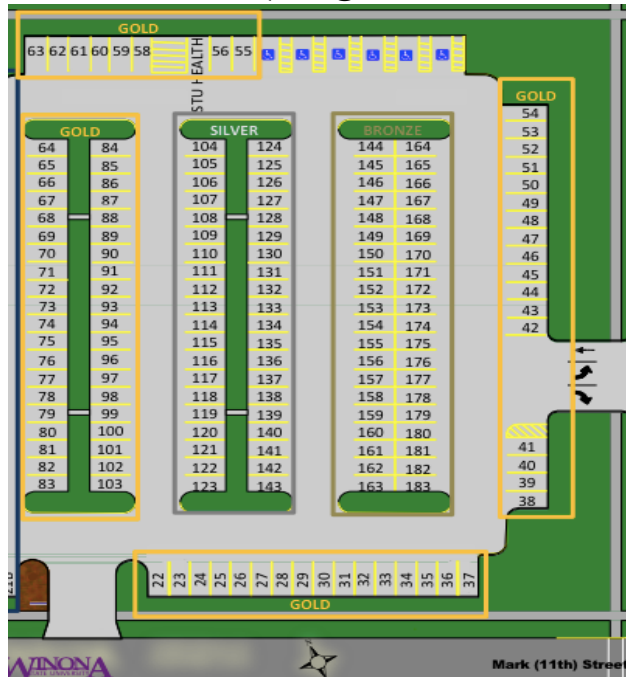

**GOLD PERIMETER, GOLD, SILVER & BRONZE
(Integrated Wellness Center) main tailgating lot.**

**FPA GOLD (PERIMETER)
RESERVED**

($175+FPA MEMBERSHIP)

These premium parking spaces (#22-63) are **ASSIGNED FOR THE ENTIRE SEASON** and are located around the perimeter of the IWC lot. These spots border the grass parkway (ideal for family and large group tailgating). **Your spot will be numbered and reserved for the ENTIRE SEASON, so you will always have a parking spot.** No need to park overnight or early morning rush to reserve your spot, however, **ALL vacant GOLD spaces will be released and opened to the public 90-minutes before kickoff.**

FPA GOLD (INTERIOR) –RESERVED($150+FPA MEMBERSHIP)

These premium parking spaces (#64-103) are **ASSIGNED FOR THE ENTIRE SEASON** and are located in the interior of the IWC lot. Your spot will be numbered and reserved for the ENTIRE SEASON, so you will always have a parking spot. No need to park overnight or early morning rush to reserve your spot, HOWEVER, **ALL vacant GOLD spaces will be released and opened to the public 90-minutes before kickoff.**

FPA SILVER RESERVED ($150) + FPA Membership

These SILVER parking spaces (#104-143) of the IWC lot. These spaces are **ASSIGNED FOR THE ENTIRE SEASON** and are located in the IWC lot. Your spot will be numbered and reserved for the ENTIRE SEASON, so you will always have a parking spot. No need to park overnight or early morning rush to reserve your spot.

FPA BRONZE NON-RESERVED/UNASSIGNED ($100+ FPA MEMBERSHIP)

These parking spaces (#144-183) are located in the rows 6 & 7 of the IWC lot. These spaces are **UNASSIGNED** and are offered on a **FIRST COME-FIRST SERVED BASIS.**

IMPORTANT: All vacant Gold, Silver & Bronze spaces on Game Day will be released to the public 90 minute before kickoff!

REQUEST YOUR RESERVED PARKING SPACE NOW!

WinonaStateFootball.org