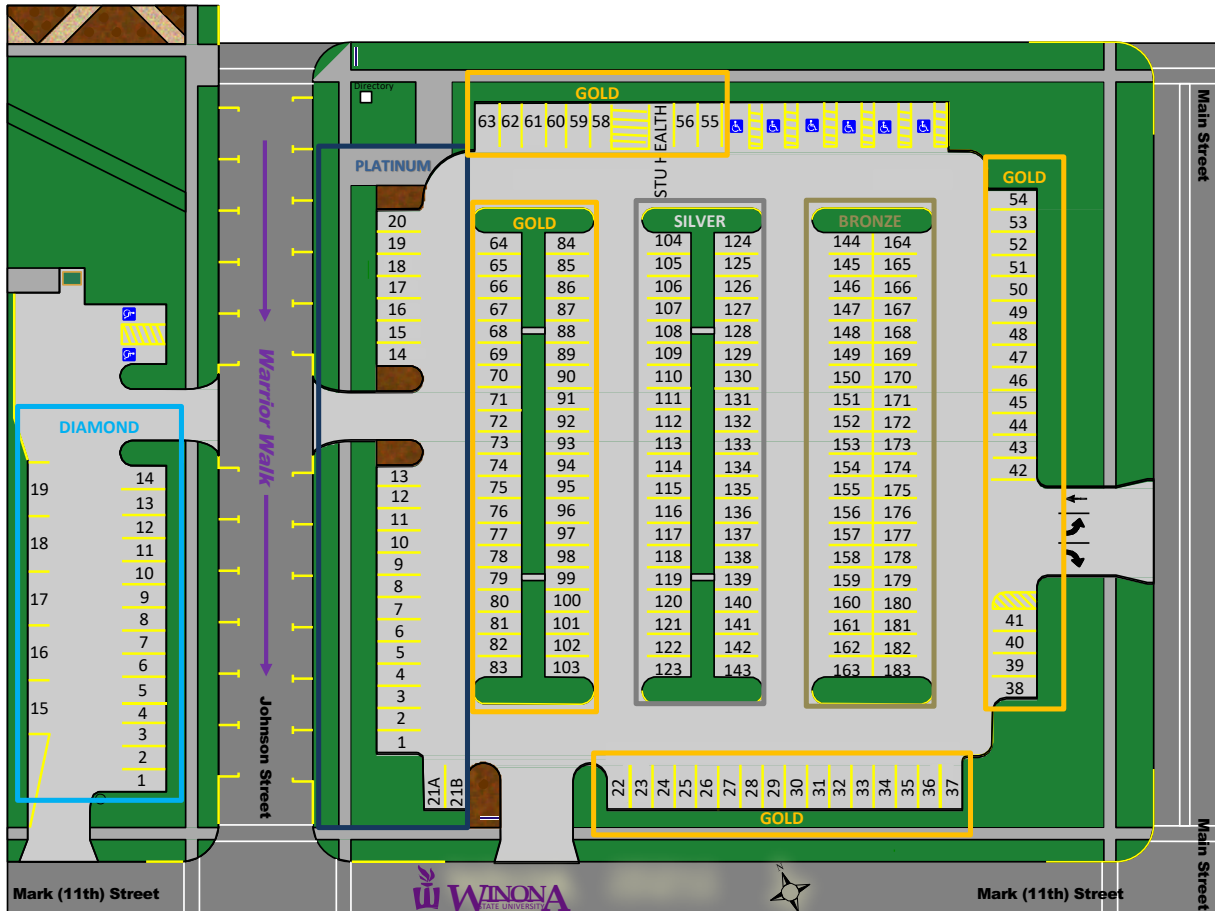

## DIAMOND, PLATINUM, GOLD, SILVER & BRONZE GAME DAY EXPERIENCE TAILGATE LOT (Integrated Wellness Center)

- Johnson Street is center of the tailgate activities. Johnson Street –North and South and Market Street from East to West will be closed to auto traffic and reserved for tailgaters, pedestrian traffic and Game Day vendors.
- The Warrior Walk starts at Somsen Hall and continues straight down Johnston Street through the tunnel to the stadium.
- The intersection of Johnson & Market Streets is the entrance into the tunnel that leads to the stadium.

**DIAMOND**

**FPA DIAMOND RESERVED**  
**(\$200 + FPA MEMBERSHIP)**

**(Lot SE corner of Krueger Library)** This lot shall be strictly reserved for FPA Player/Coach and Support Staff Members. These spaces will be **DIAMOND Spaces 1-19** These parking slots shall be \$200 per parking spot for the entire season and require FPA membership FOR EACH PARKING SPACE PURCHASED. **Your spot will be numbered and reserved for the ENTIRE SEASON, so you will always have a parking spot.**

**PLATINUM**

**FPA PLATINUM-RESERVED-**  
**(\$200+FPA MEMBERSHIP)-**

These PLATINUM spaces **(1-21B)** are **ASSIGNED FOR THE ENTIRE SEASON** and are located on the front row of Johnson Street, the “tailgate epicenter” of the IWC lot. These spots also border the grass parkway (ideal for family and large group tailgating). **Your spot will be numbered and reserved for the ENTIRE SEASON, so you will always have a parking spot.** No need to park overnight or early morning rush to reserve your spot.