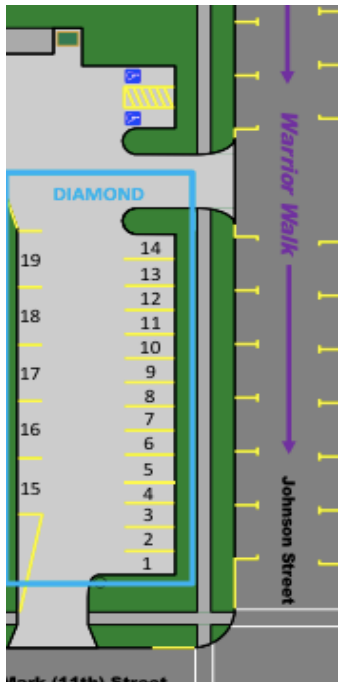

RESERVED FOOTBALL PARKING
DIAMOND & PLATINUM
Integrated Wellness Center-Main Tailgating Lot

DIAMOND

FPA DIAMOND RESERVED
($200 + FPA MEMBERSHIP)

(Lot SE corner of Krueger Library) This lot shall be strictly reserved for FPA Player/Coach and Support Staff Members. These spaces will be **DIAMOND Spaces 1-19** These parking slots shall be $200 per parking spot for the entire season and require FPA membership FOR EACH PARKING SPACE PURCHASED. **Your spot will be numbered and reserved for the ENTIRE SEASON, so you will always have a parking spot.**