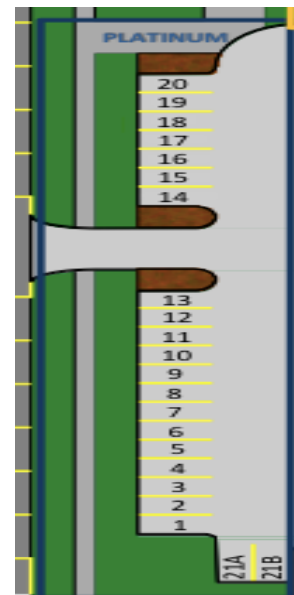

**DIAMOND**

**FPA DIAMOND RESERVED**  
**(\$200 + FPA MEMBERSHIP)**

**(Lot SE corner of Krueger Library)** This lot shall be strictly reserved for FPA Player/Coach and Support Staff Members. These spaces will be **DIAMOND Spaces 1-19** These parking slots shall be \$200 per parking spot for the entire season and require FPA membership FOR EACH PARKING SPACE PURCHASED. **Your spot will be numbered and reserved for the ENTIRE SEASON, so you will always have a parking spot.**

**PLATINUM**

**FPA PLATINUM-RESERVED-**  
**(\$200+FPA MEMBERSHIP)-**

These PLATINUM spaces **(1-21B)** are **ASSIGNED FOR THE ENTIRE SEASON** and are located on the front row of Johnson Street, the “tailgate epicenter” of the IWC lot. These spots also border the grass parkway (ideal for family and large group tailgating). **Your spot will be numbered and reserved for the ENTIRE SEASON, so you will always have a parking spot.** No need to park overnight or early morning rush to reserve your spot.