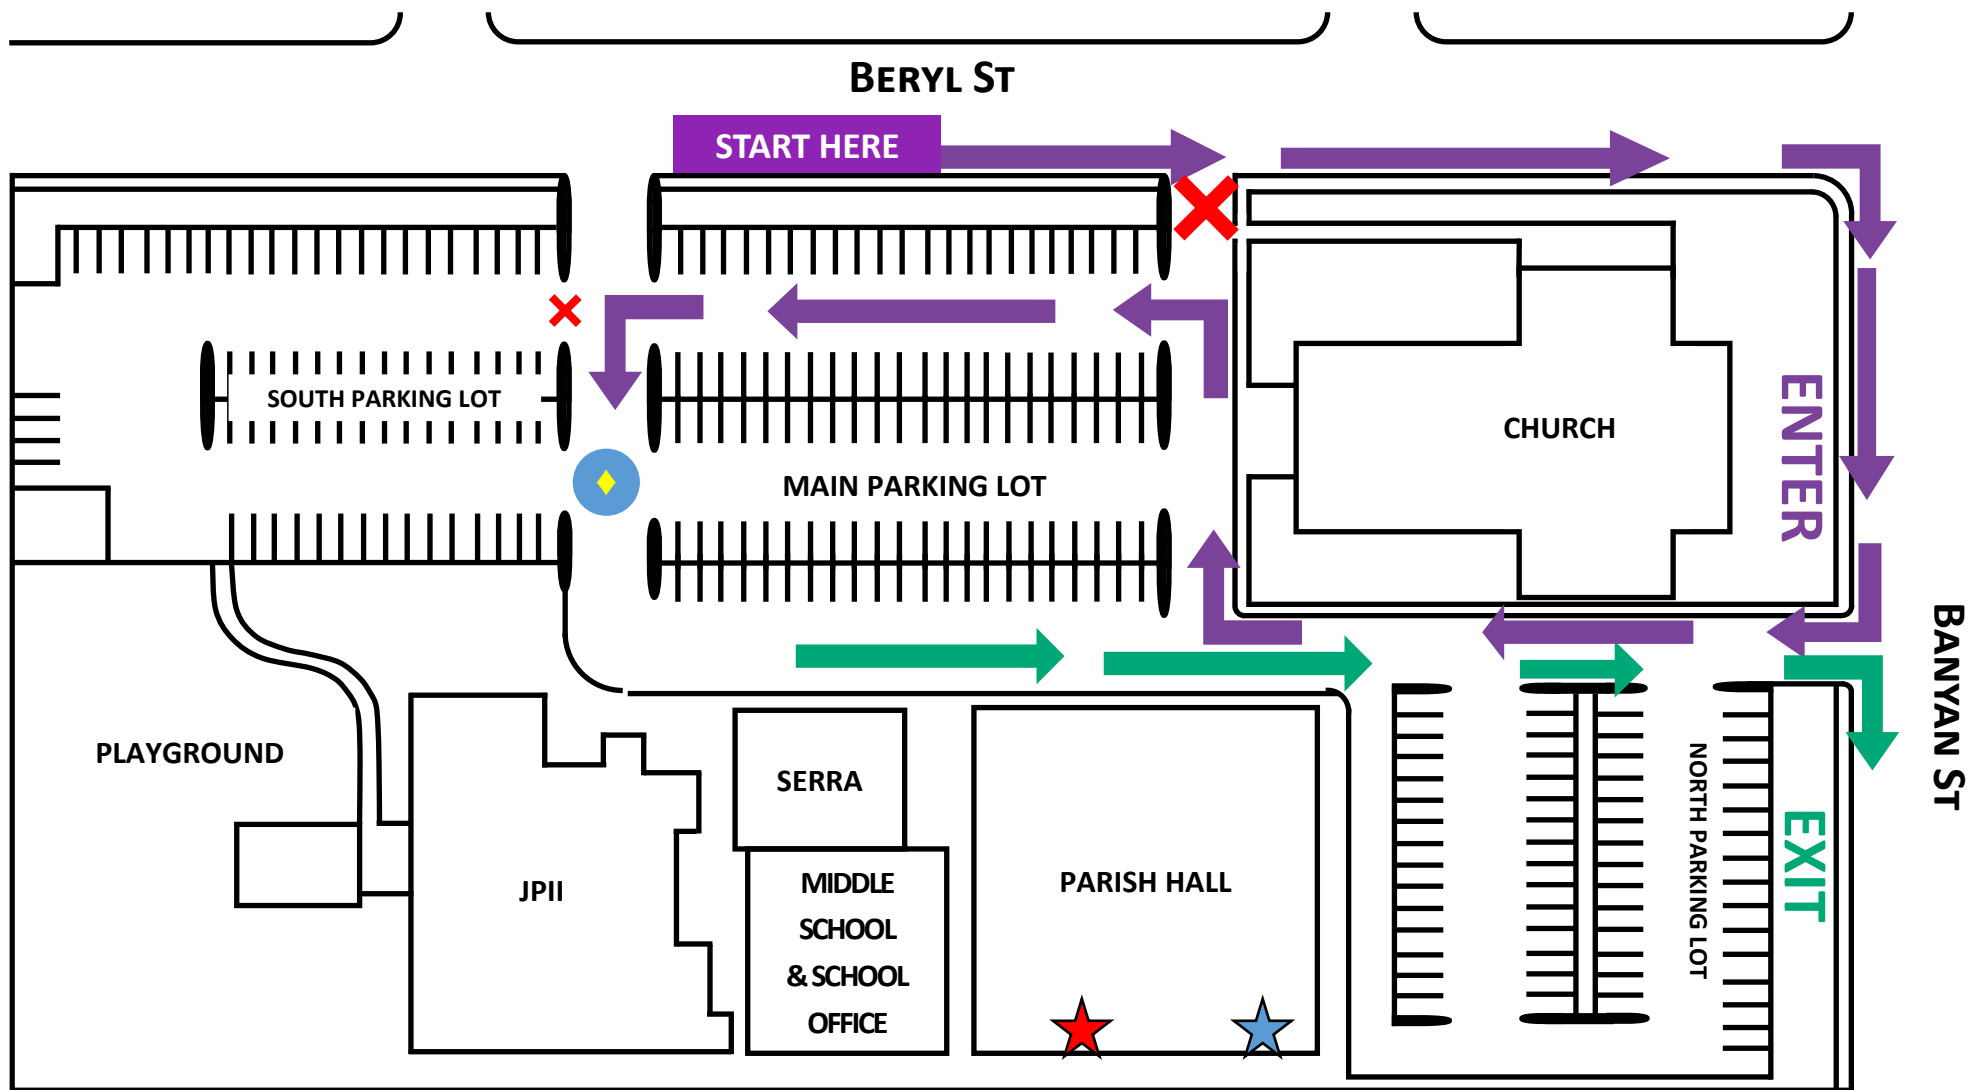

Morning Drop-Off Procedures (K-8)

 MORNING DROP OFF IN FRONT OF BLACK

 PRESCHOOL EXTENDED CARE DROP OFF

 K-8 EXTENDED CARE DROP OFF

Extended Care hours: Before school – begins at 7:00am / After school – ends at 6:00pm.

After School Pick-Up Procedures (K-8)

AFTER SCHOOL PICK-UP LINE

◆ RAINY DAY PICK-UP

★ PRESCHOOL EXTENDED CARE PICK-UP

★ K-8 EXTENDED CARE PICK-UP

If arriving before dismissal, please pull into an available parking stall in the yellow-highlighted area in the main parking lot.

Dismissal: 2:45pm - Regular days ◆ 12:30pm - Minimum Days. Students not picked up in the carpool line will be checked into Extended Care at the playground.