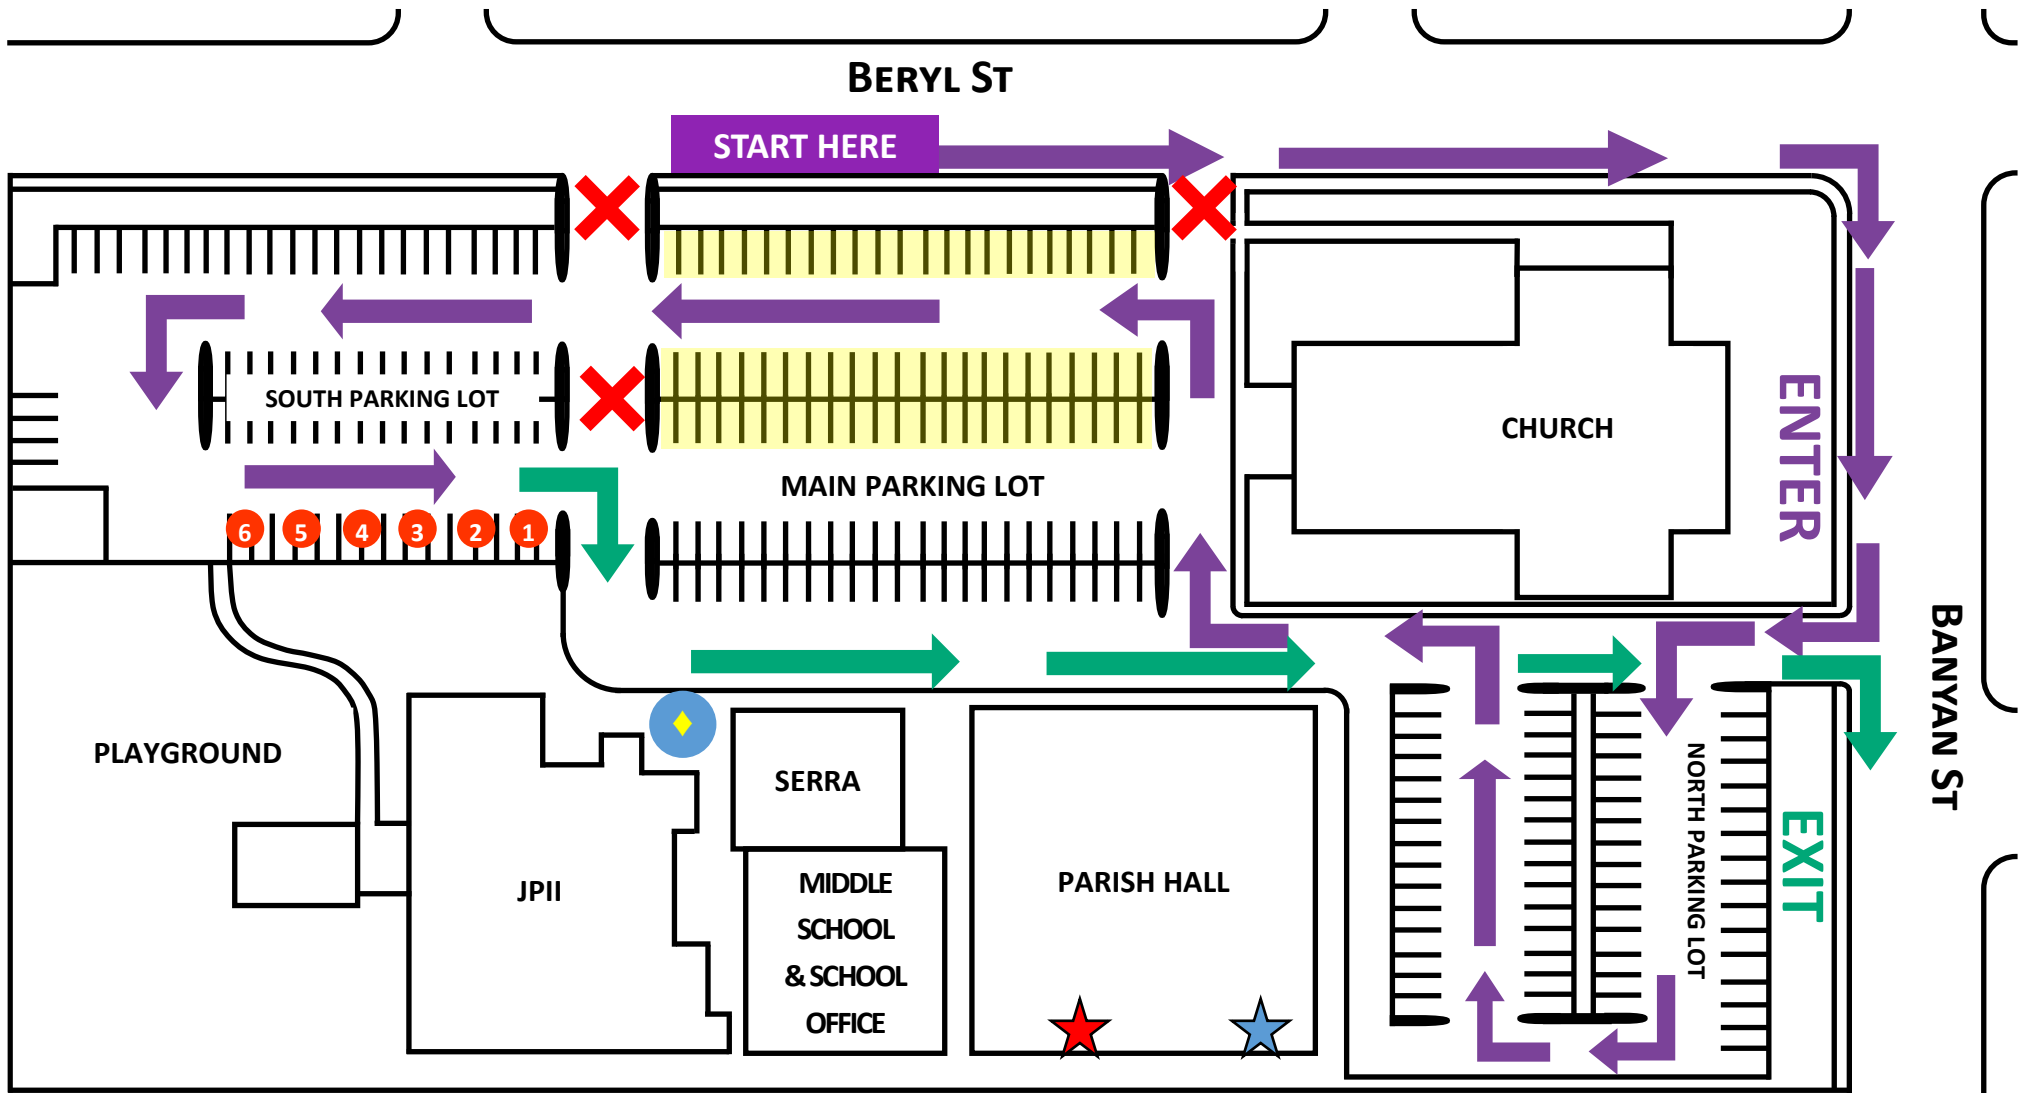

Morning Drop-Off Procedures (K-8)

 MORNING DROP OFF IN FRONT OF BLACK

 PRESCHOOL EXTENDED CARE DROP OFF

 K-8 EXTENDED CARE DROP OFF

Extended Care hours: Before school – begins at 7:00am / After school – ends at 6:00pm.

After School Pick-Up Procedures (K-8)

AFTER SCHOOL PICK-UP LINE

◆ RAINY DAY PICK-UP

★ PRESCHOOL EXTENDED CARE PICK-UP

★ K-8 EXTENDED CARE PICK-UP

If arriving before dismissal, please pull into an available parking stall in the yellow-highlighted area in the main parking lot.

Dismissal: 2:45pm - Regular days ◆ 12:30pm - Minimum Days. Students not picked up in the carpool line will be checked into Extended Care at the playground.