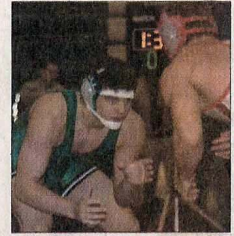

SOUTHLAKE TIMES

Inside

Emerald Belles bring home top awards

— See Page 3A

Star

In the Community. With the Community. For the Community.

Sports

Prigmore brings home silver

— See Page 1B

THURSDAY, MARCH 1, 2007

www.scntx.com — Thursday, March 1, 2007 — Southlake Times — Page 5A

Area alumnae club plans activities

FROM STAFF REPORTS

Pi Beta Phi women's fraternity will celebrate its international Fraternity Day of Service on Friday in honor of Dr. Seuss's birthday. Pi Beta Phi has been a major supporter of literacy and strives to find many different ways to help and make a difference in this endeavor.

The Southlake Area Alumnae Club of Pi Beta Phi, representing Colleyville, Coppell, Grapevine, Keller and Southlake, has many things planned both locally and nationally to make a difference. They will be ending their Champions Are Readers program at Bluebonnet Elementary on Friday and a celebration for the students in the six-week, goal-oriented reading progression program is planned. Students will receive a variety of awards for their accomplish-

ments. The club will also present the school with some new books that have been requested and chosen by the teacher of this group of students. This is the fourth year for this program.

The group will also donate a selection of new and gently used books to the Keller Community Storehouse, a local charity supported throughout the year. The Storehouse helps needy families in surrounding areas to rebuild their lives by providing assistance during times of need and crisis. Another selection of books will be donated to a church mission trip that is going to help rebuild the schools in Gulfport, Miss., that were damaged by Hurricane Katrina.

The donated books will have the new Dallas/Fort Worth Area Council book plates inside the cover. The labels were designed

by Southlake resident and member of the Southlake Area Alumnae Club Melanie Metzger. These labels will be used by all 10 alumnae clubs in the Metroplex. The labels will be placed in thousands of books donated to a variety of charities throughout the Metroplex.

The Southlake Area Alumnae Club also donated items to the First Book Virtual Book Drive sponsored by the national Pi Beta Phi fraternity in honor of its Fraternity Day of Service. The First Book program is an international nonprofit program that provides books for needy children. Pi Beta Phi is attempting to collect 50,000 books for this program.

The next meeting of the alumnae club is scheduled for Tuesday at Market Street in Colleyville, 5605 Colleyville Blvd.