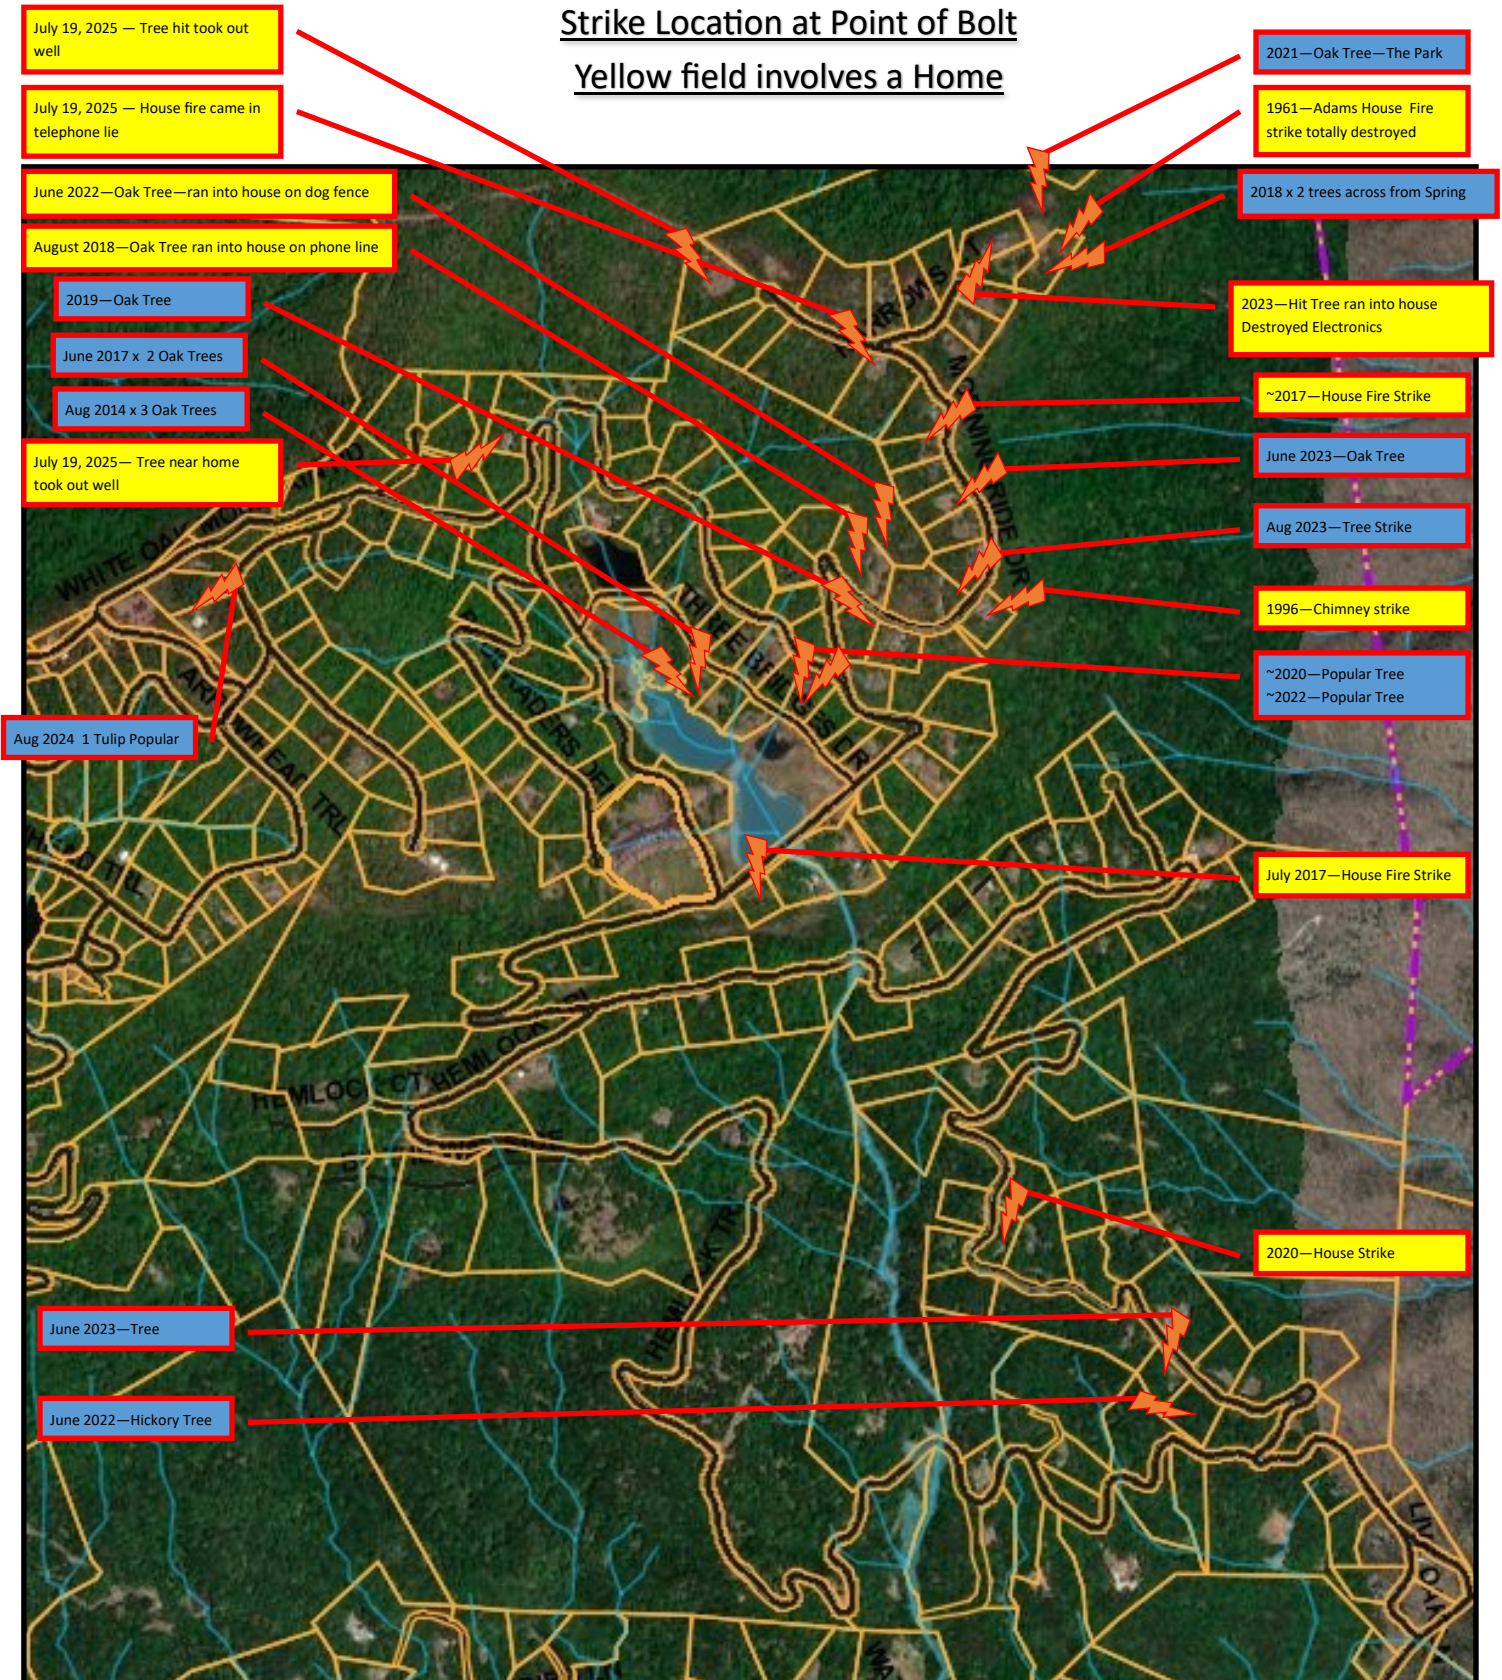

Documented Lighting Strikes within the Boundaries of White Oak Mountain Association, Inc.

Strike Location at Point of Bolt Yellow field involves a Home

As of: July 28, 2025

WOMA Architectural Committee