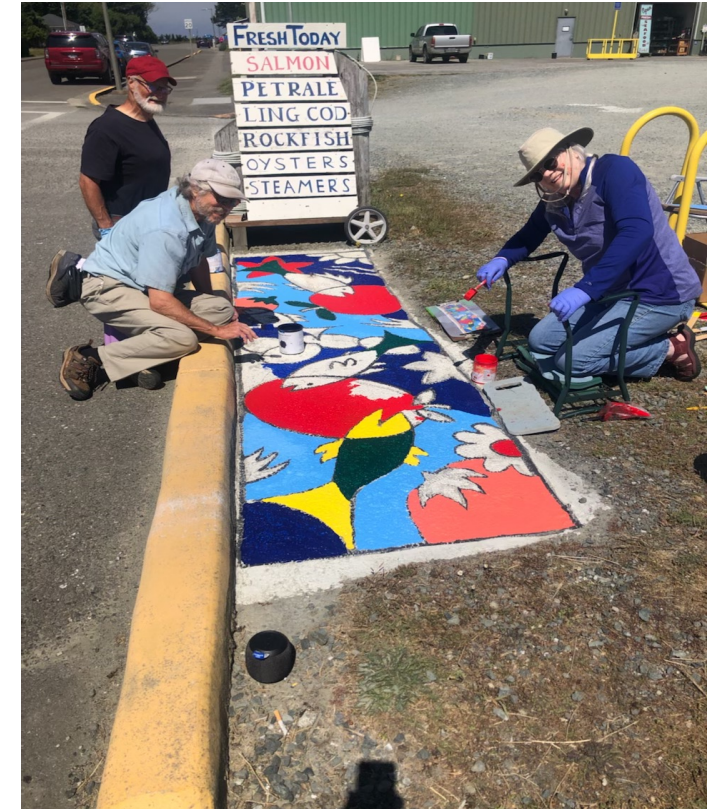

Our Newest Bike Rack Installation

Located at Farmers Market next to the recently added Recycled BIG fish by Washed Ashore, sits a masterpiece. The ground mural was designed by Vicki Affatati. Micky Franks and her volunteer crew supplied the labor of love. The Port of Bandon employees completed the installation.

Volunteer Mural Painters

NEWS YOU'LL WANT TO KNOW

Disc Golf Expansion

City of Bandon received funding from The Oregon Coast Visitor's Assoc. to expand the nine-hole course to 18 holes. In addition, they will provide new signage for all 18 holes and pads for 9 holes.