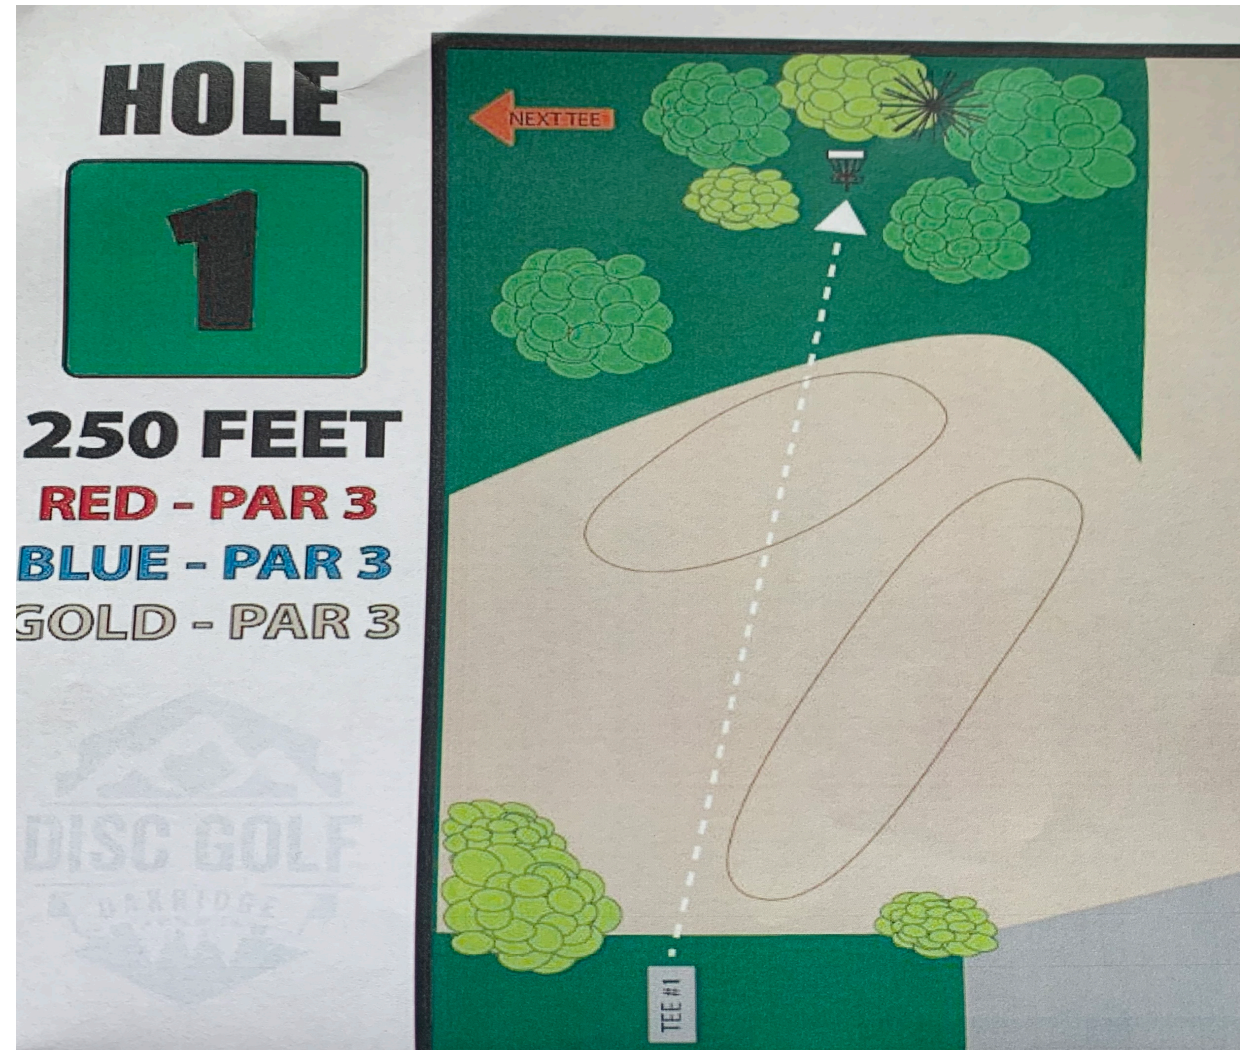

Disc Golf Part 2

New Signage Sample

Here is a sample of the new Signage for all 18 holes.

Pacific Upshot is the design firm for the new course.

Looks like fun and if you talk with the golfers, they'll agree.