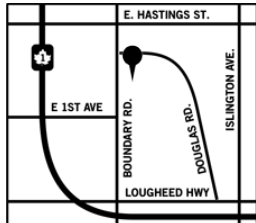

## Your School's Showroom

Vancouver Showroom  
1050 Boundary Road

Hours of Operation\*

\* PLEASE CHECK OUR WEBSITE FOR  
UPDATED STORE HOURS. STORE HOURS  
CHANGE BASED ON SEASON.