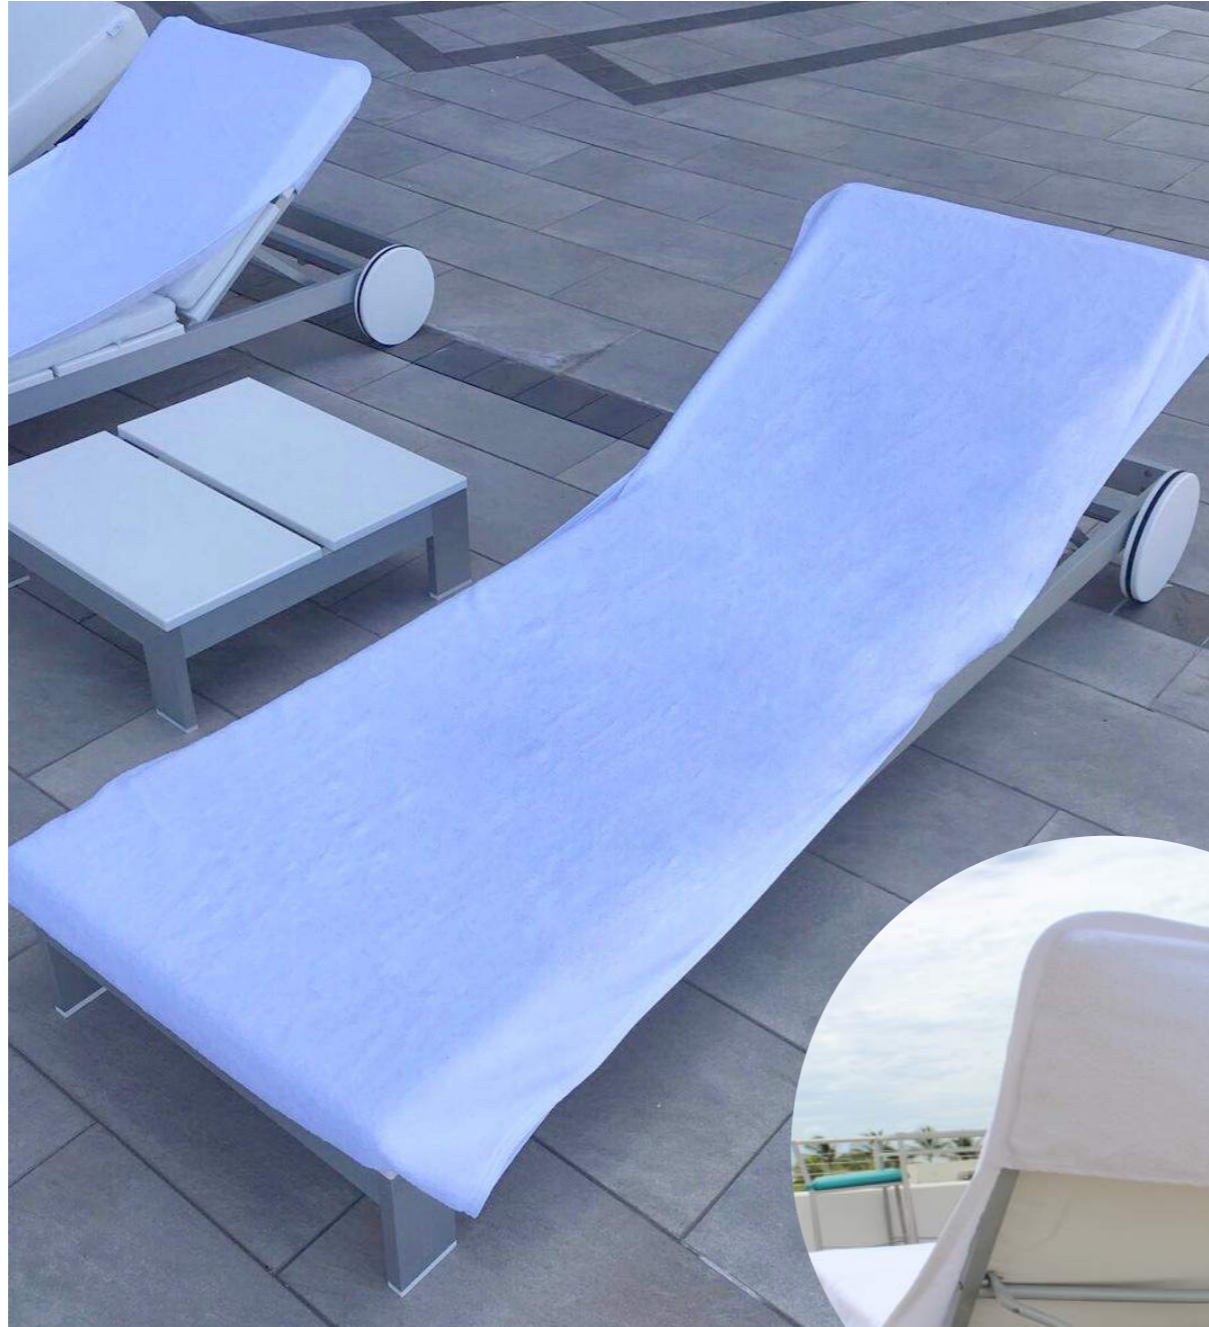

100% Turkish Cotton

Yellow Striped • Hot Pink Striped •
Blue Striped • Grey Striped •
Custom Made •

GLOBALTEX
FINE LINENS

Pool & Beach White Chair Cover

Custom Made • 100% Turkish Cotton

GLOBALTEX
FINE LINENS