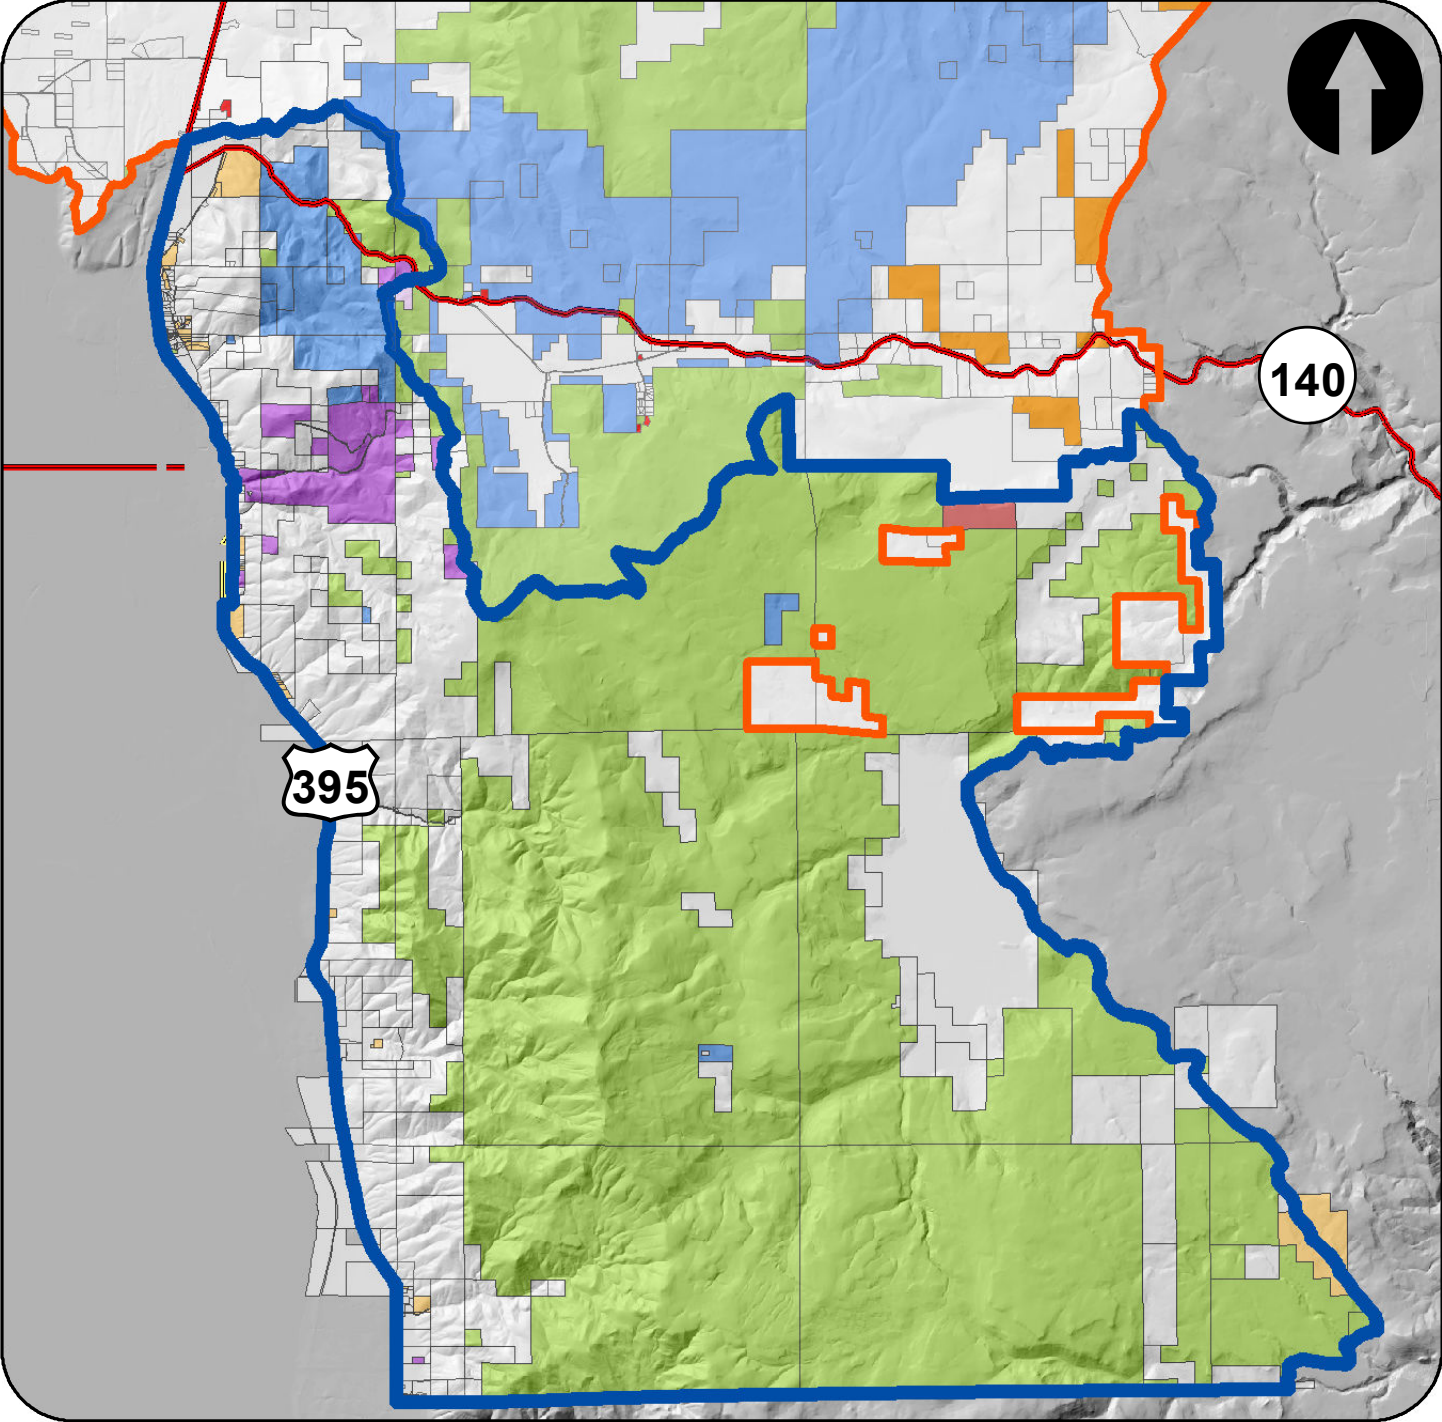

South Warners Project Ownership

South Warner Ownership	
	South_Warner_Boundary
	Thomas Creek Project
	North Warners Project
	Federal Government
	State of Oregon (various)
	Town of Lakeview or Lake County
	Private Industrial
	Private (unknown Owners)
	Privately Owned Taxlots