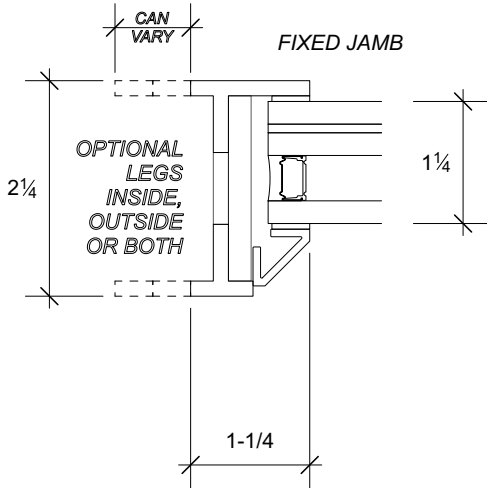

Horizontal Section Details

Don't see exactly what you need?
Consult with Fenestar for full range of
options and custom possibilities.
www.fenestarusa.com
(862) 343-9299

FS-56i 1000 FIXED WINDOW