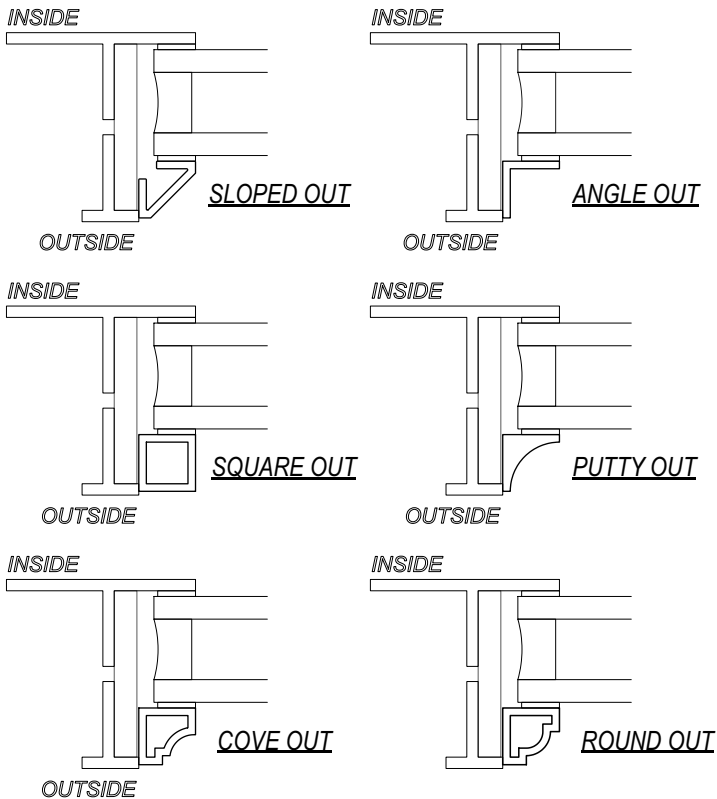

OUTSIDE GLAZED STANDARD BEAD PROFILES