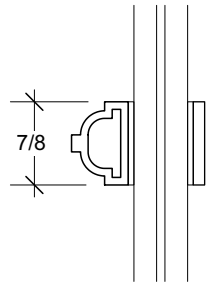

### MUNTIN GRIDS MONOLITHIC LAMI - STANDARD OPTIONS

FLAT / FLAT SDL

SLOPED / FLAT SDL

SQUARE / FLAT SDL

COVE / FLAT SDL

ROUND / FLAT SDL