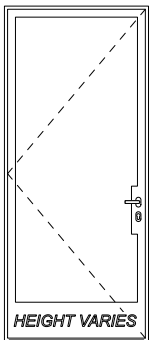

*OPTIONAL
KICK*