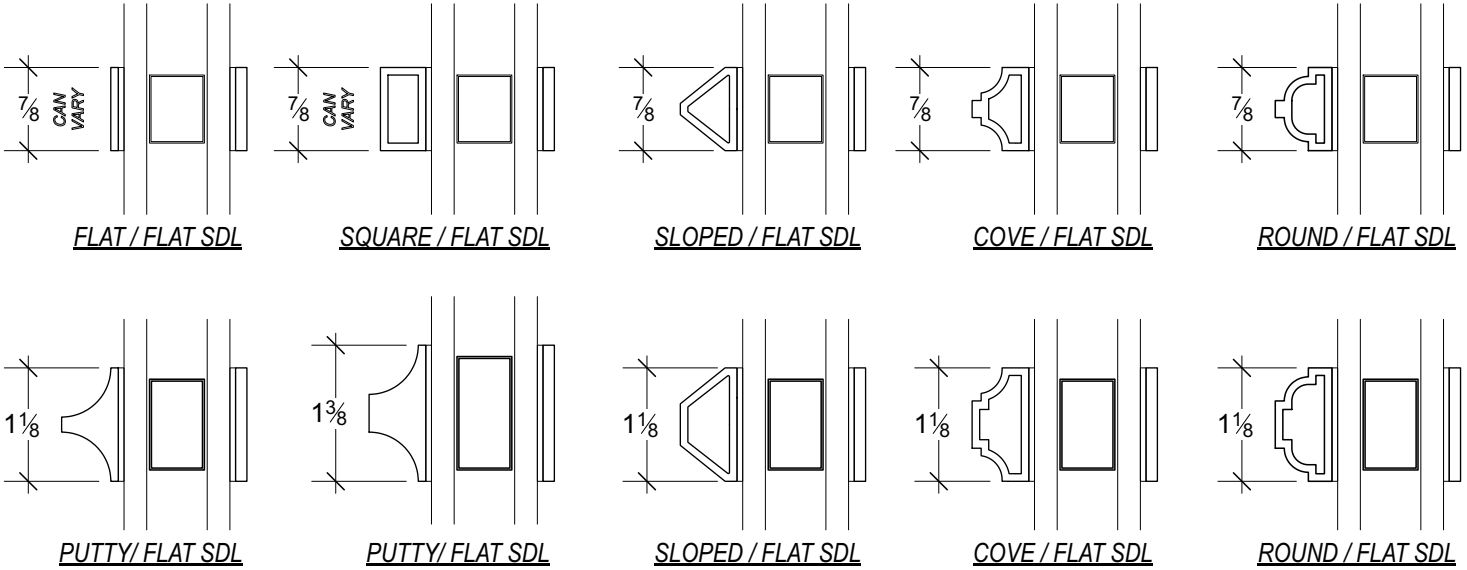

Don't see exactly what you need?
Consult with Fenestar for full range of
options and custom possibilities.
www.fenestarus.com
(862) 343-9299

Muntins & Glazing Beads

MUNTIN GRIDS - STANDARD OPTIONS