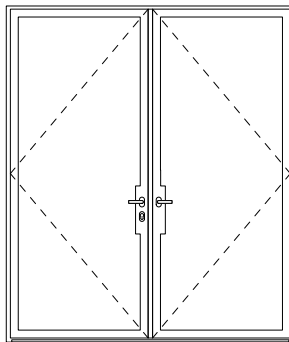

## Door Configurations

OUT-SWING Single or French operation available

all units CUSTOM SIZE, built to order

SHAPED, RADIUS and ARCHED configurations possible

*SINGLE  
LEFT*

*SINGLE  
RIGHT*

*FRENCH  
PAIR*