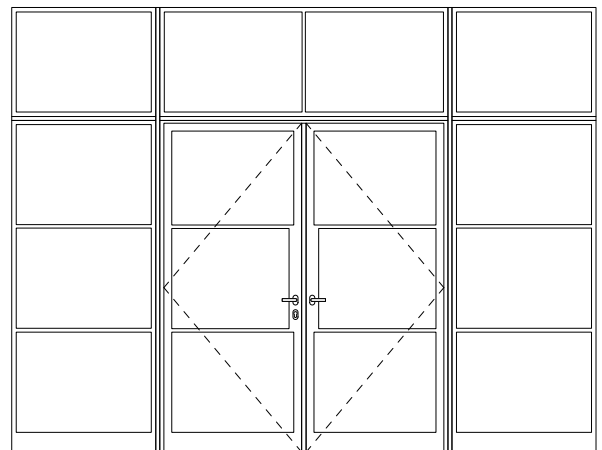

*EXAMPLE WITH
MUNTINS, KICKS, TRANSOMS & SIDELITES*