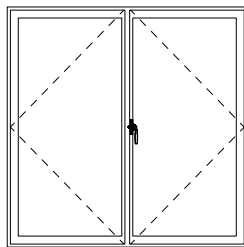

## Window Configurations

FIXED,  
 OUT-SWING CASEMENT,  
 PROJECT-OUT AWNING

all units CUSTOM SIZE, built to order

SHAPED, RADIUS and ARCHED configurations possible

**SINGLE  
 CASEMENT  
 LEFT**

**SINGLE  
 CASEMENT  
 RIGHT**