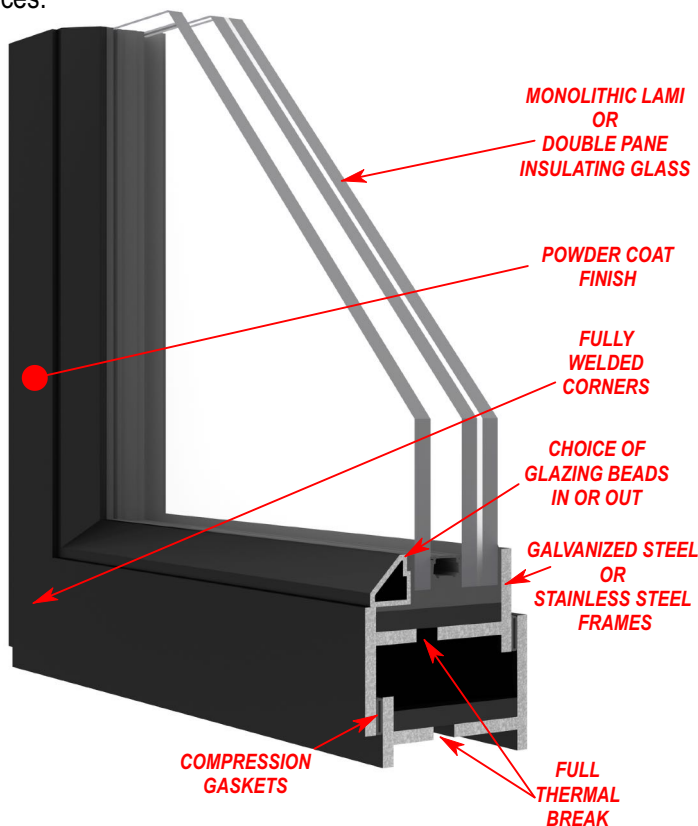

Overview

Don't see exactly what you need?
Consult with Fenestar for full range of
options and custom possibilities.
www.fenestarusa.com
(862) 343-9299

Fenestar Thermally Broken Steel Hurricane Impact Rated Windows and Doors boast certification from the Florida Building Code, making them approved for installation along the entire Atlantic Coast and within the State of Florida. Crafted with fully welded steel or stainless steel frames and sashes, coupled with impact-rated laminated monolithic or double-pane insulating glass, these windows and doors provide the robustness, security, and resilience required to withstand severe weather conditions.

Not only do Fenestar products excel in strength and durability, but they also showcase a commitment to aesthetics. Elegant, beautiful, and uniquely designed, Fenestar Steel Hurricane Impact Rated Windows and Doors are customizable in any color, offering lasting protection with AAMA 2604 or 2605 (Kynar) finishes. Choose from a variety of decorative hardware stylings, glazing bead options, muntin grid designs, and operable functions to tailor your Fenestar windows and doors to suit your preferences.

Impact Approved Products:

- Fixed Window, Sidelite, Transom
- Out-swing Single Casement
- Out-swing French Casement
- Out-swing Single Swing Door
- Out-swing French Swing Door Pair
- Mullions

All products comply with requirements of the Florida Building Code

DP Rating: +/- 60.00 PSF

Impact Rating: Large & Small Missile
Missile Level D

Wind Zone 4 and HVHZ

in Thermally Broken
STEEL and STAINLESS STEEL
framing and sash materials

STANDARD FEATURES

- Narrow Profiles for Slender Sightlines
- True Thermally-Broken Frames & Sash
- Fully Welded Construction
- 1-1/4" Double Pane Low-E IGU
- Fixed and Out-swing Operation
- Thermally-Broken Mullions
- Concealed Multi-Point Locking
- Stainless Steel Hardware Components
- Thermally-Broken Thresholds
- AAMA 2604 Superdurable Powdercoat Finish
- Choose any RAL color

UNIQUE OPTIONS

- Classic or Modern Styling
- Steel or Stainless Steel Frames
- Turtle Glass, Monolithic Glass
- Inside or Outside Glazed
- Choice of Glazing Bead Profiles
- Custom Glass Specification
- SDL Muntin Grids
- Full Range of Decorative Lever Handles
- Split finishes, Custom color matching
- AAMA 2605 (Kynar) finish
- Shaped, Arched, Curved Units