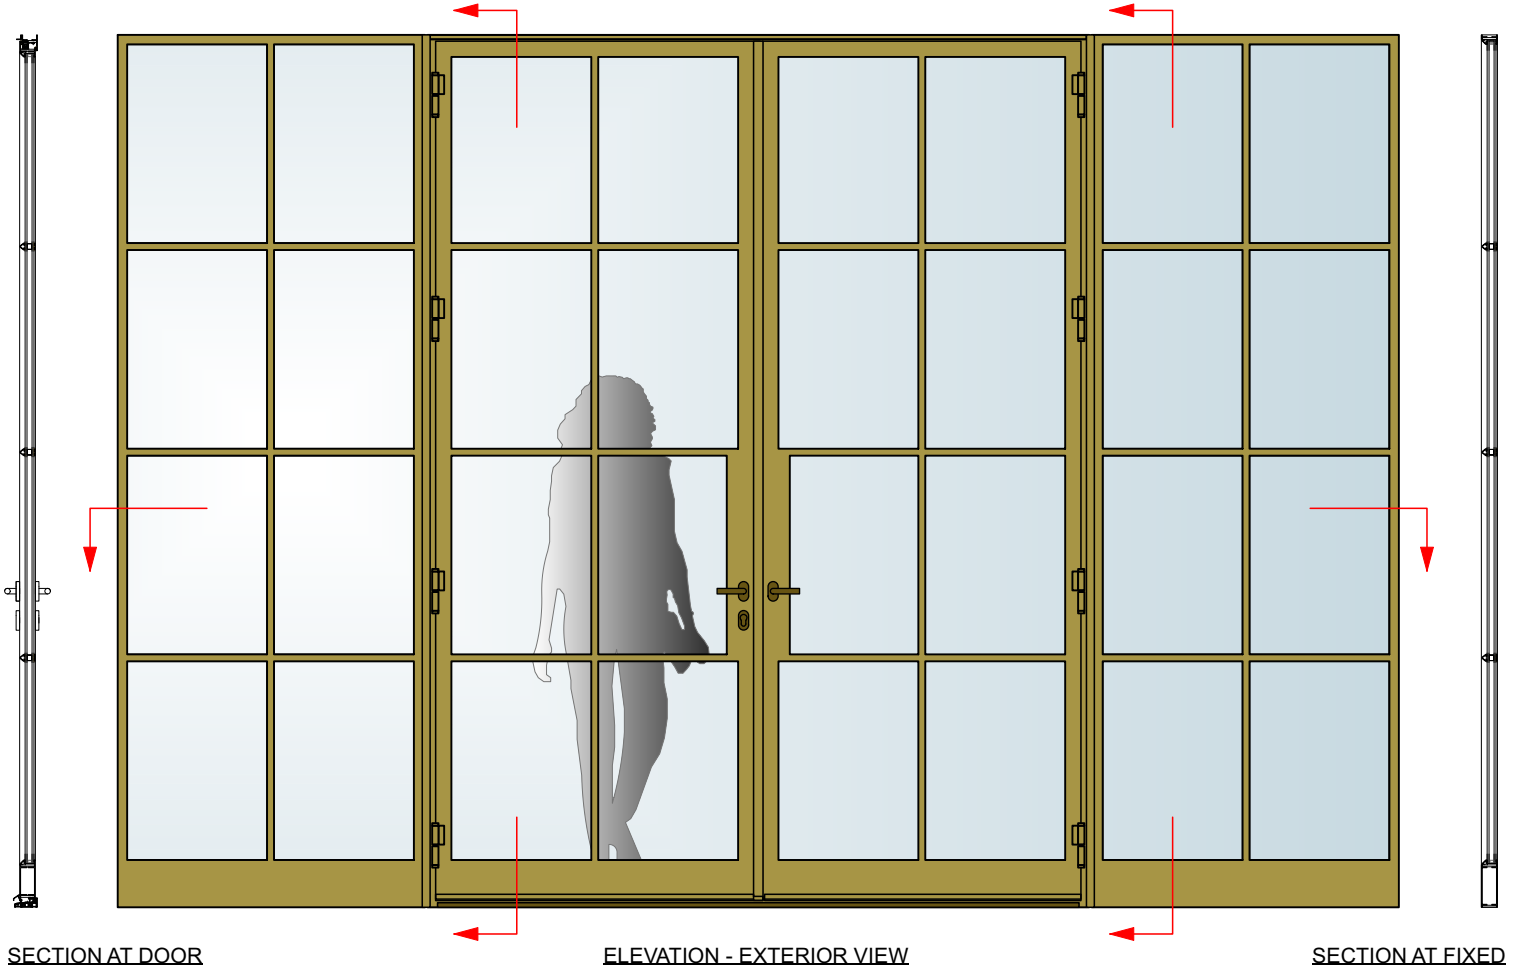

Don't see exactly what you need?
Consult with Fenestar for full range of
options and custom possibilities.
www.fenestarus.com
(862) 343-9299

Example Elevation