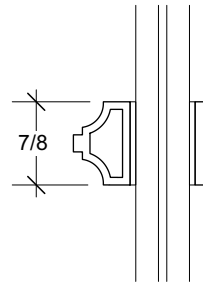

### MUNTIN GRIDS MONOLITHIC LAMI - STANDARD OPTIONS

FLAT / FLAT SDL

SLOPED / FLAT SDL

SQUARE / FLAT SDL

COVE / FLAT SDL

ROUND / FLAT SDL