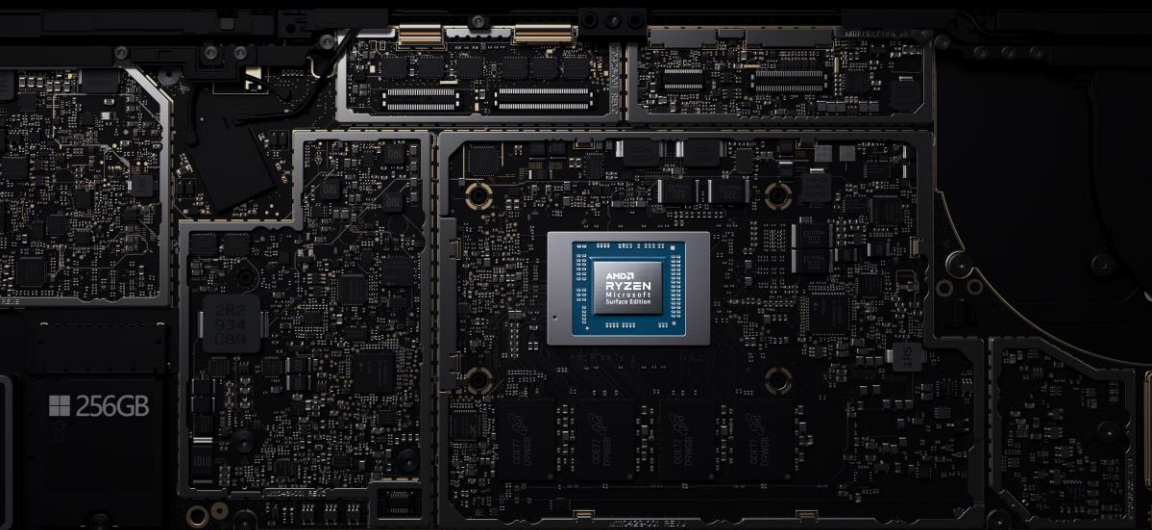

## Quad Core 11th Gen Intel® Core™ processor

Exceptional performance, connectivity, and entertainment

New Quad Core 11th Gen Intel® Core™ processors and Intel® Iris® Xe graphics work together to help you edit photos and videos up to 70% faster than Surface Laptop 3

## Custom AMD Ryzen™ Microsoft Surface Edition processor

A perfect balance of portability, speed, and performance

Up to 8 CPU cores, delivering uniquely powerful performance in an ultra-thin and light design