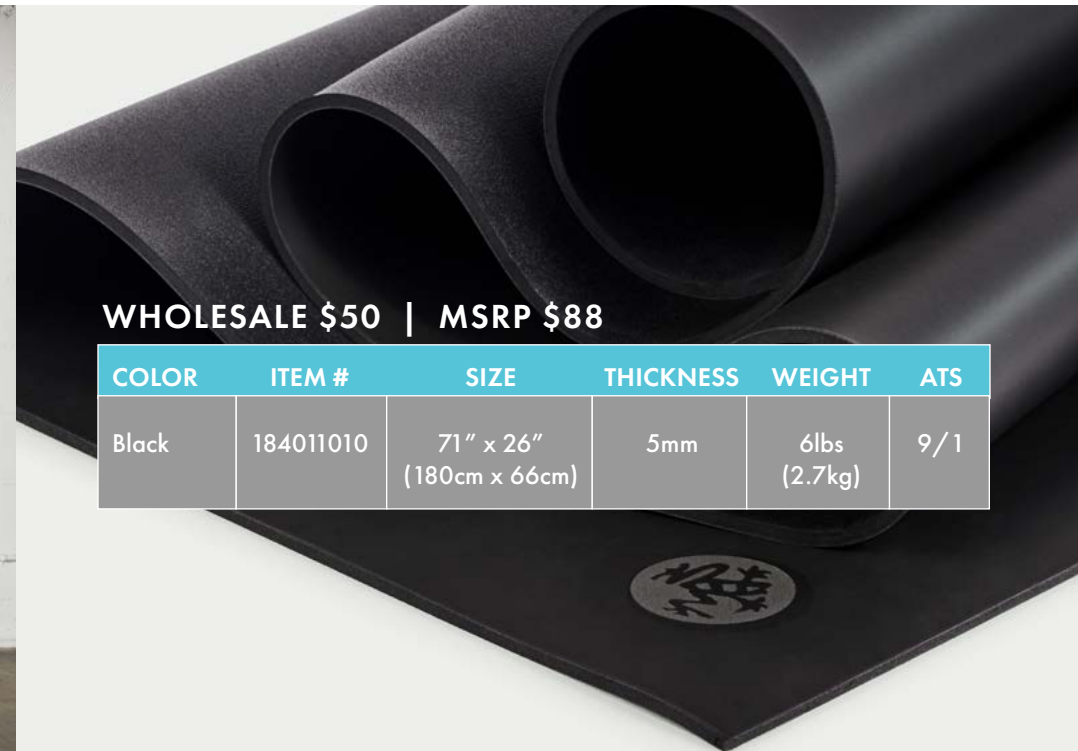

Proprietary rubber composite specifically engineered to provide superior grip to the floor to prevent mat slippage.

KEY BENEFITS

12%
better*

Dry Grip
Superior traction for any class

23%
better*

Wet Grip
Allows for towel-free hot yoga

2x
better*

Absorption Capacity

30%
better*

Responsive Ride[™]
Unique springy feel

* than Lululemon and Liform's PU mats

WHOLESALE \$50 | MSRP \$88

COLOR	ITEM #	SIZE	THICKNESS	WEIGHT	ATS
Black	184011010	71" x 26" (180cm x 66cm)	5mm	6lbs (2.7kg)	9/1