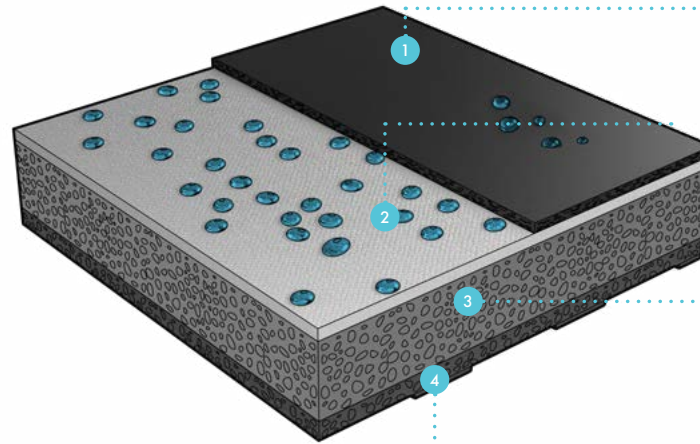

GRP[®] Adapt

Adapts to your practice.
Adapts to your environment.
Adapts to your life.

Introducing Manduka's grippiest mat, the GRP Adapt. Versatile enough to go from slower flows to your sweatiest sessions, more forgiving to help you get into poses easier, and light enough to travel from place to place. Meet your new go-to.

TECHNOLOGY

Satin Grip[™] Top Layer

Open cell proprietary PU material offers unparalleled dry grip and ultra-quick moisture absorption.

Moisture Flow[™] Scrim

Unique weave allows moisture to quickly pass through the scrim and be absorbed into interior foam layer, which also has a 2x greater absorption capacity than the competition.

Responsive Ride[™] Foam Rubber

Patent-pending material provides a unique, springy ride. Ideal for helping you get into poses quicker and hold them longer. Softer cushioning helps protect joints.

Versa-Grip[™] Bottom Layer

Proprietary rubber composite specifically engineered to provide superior grip to the floor to prevent mat slippage.

KEY BENEFITS

12%
better*

Dry Grip
Superior traction for any class

23%
better*

Wet Grip
Allows for towel-free hot yoga