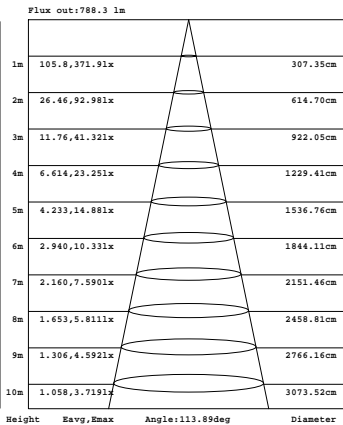

D556-90-CCT-WH-MS