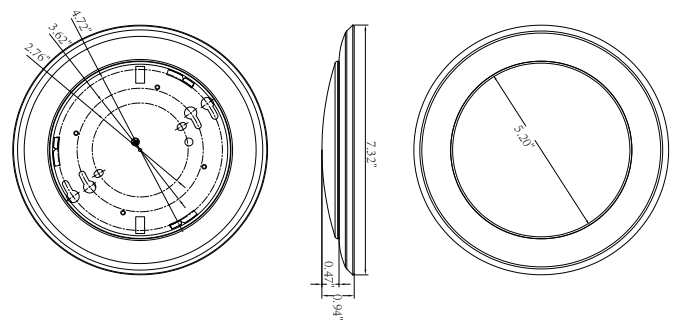

## SPECIFICATION

TYPE	D556-90-CCT-WH-MS	D236D-90-CCT-WH
WATTAGE	15W	15W
LUMEN	1135.9 lm	1218.3 lm
EFFICACY	> 75 lm/W	> 80 lm/W
CCT	2700K,3000K,3500K,4000K,5000K	
CRI	> 90	
INPUT VOLTAGE	AC120V	
LIGHTING ANGLE	114	
DIMMABLE	Non-dimmable	
LED TYPE	SMD2835	
CERTIFICATE	UL,Energy Star	UL,Energy Star
TIME ADJUSTABLE	1min/5min/10min	none
DESCRIPTION	PIR Sensor and CCT Adjustable (5-6")	CCT Adjustable (5-6")
LIFE TIME	50000 hours	
WARRANTY	5 year limited	

## DIMENSION

WATTAGE	D556-90-CCT-WH-MS
NT. WEIGHT	1.01 lbs
OUTER BOX	21.26" x 15.75" x 8.07" (20 pcs)

WATTAGE	D236D-90-CCT-WH
NT. WEIGHT	0.84 lbs
OUTER BOX	17.32" x 15.59" x 7.99" (20 pcs)