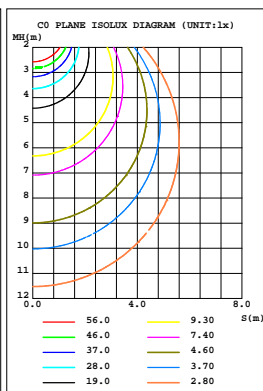

D556-90-CCT-WH-MS