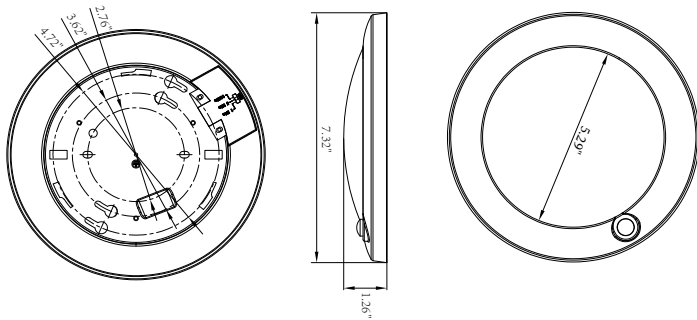

## SPECIFICATION

TYPE	D556-90-CCT-WH-MS	D236D-90-CCT-WH
WATTAGE	15W	15W
LUMEN	1135.9 lm	1218.3 lm
EFFICACY	> 75 lm/W	> 80 lm/W
CCT	2700K,3000K,3500K,4000K,5000K	
CRI	> 90	
INPUT VOLTAGE	AC120V	
LIGHTING ANGLE	114	
DIMMABLE	Non-dimmable	
LED TYPE	SMD2835	
CERTIFICATE	UL,Energy Star	UL,Energy Star
TIME ADJUSTABLE	1min/5min/10min	none
DESCRIPTION	PIR Sensor and CCT Adjustable (5-6")	CCT Adjustable (5-6")
LIFE TIME	50000 hours	
WARRANTY	5 year limited	

## DIMENSION

WATTAGE	D556-90-CCT-WH-MS
NT. WEIGHT	1.01 lbs
OUTER BOX	21.26" x 15.75" x 8.07" (20 pcs)

WATTAGE	D236D-90-CCT-WH
NT. WEIGHT	0.84 lbs
OUTER BOX	17.32" x 15.59" x 7.99" (20 pcs)