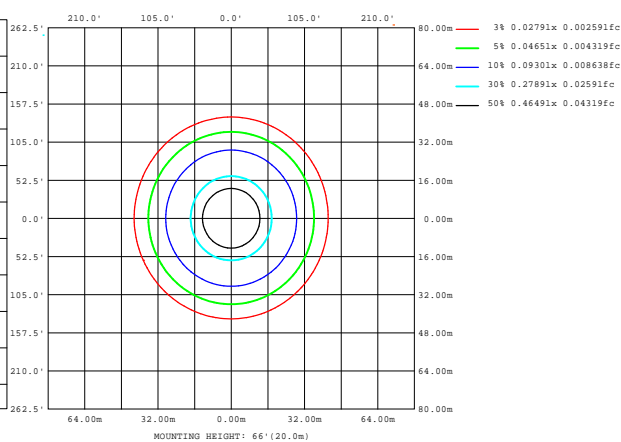

D556-90-CCT-WH-MS