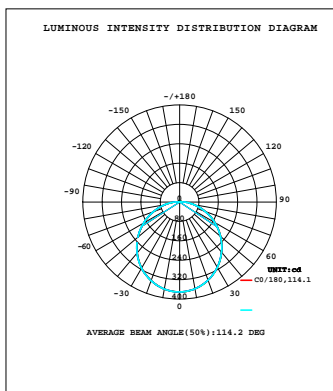

D556-90-CCT-WH-MS