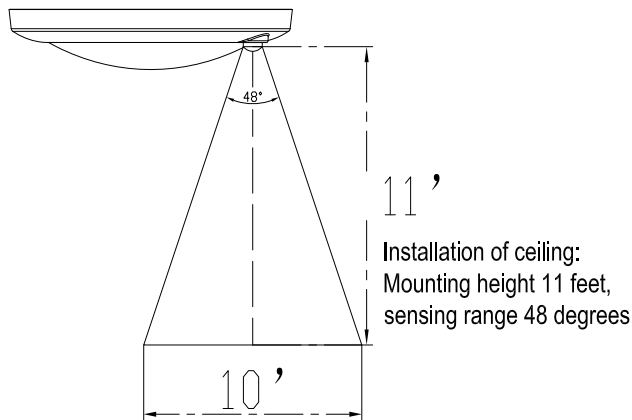

## INDUCTION RANGE:

Hanging installation:  
The mounting height is 6 feet  
and the sensing distance is 10 feet  
sensing range 90 degrees

Installation of ceiling:  
Mounting height 11 feet,  
sensing range 48 degrees