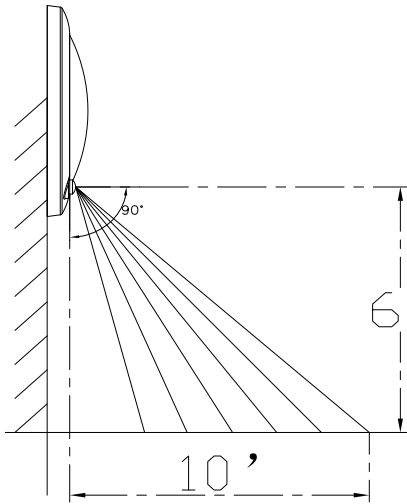

## DIMENSION

WATTAGE	D556-90-CCT-WH-MS
NT. WEIGHT	1.01 lbs
OUTER BOX	21.26" x 15.75" x 8.07" (20 pcs)

WATTAGE	D236D-90-CCT-WH
NT. WEIGHT	0.84 lbs
OUTER BOX	17.32" x 15.59" x 7.99" (20 pcs)

## INDUCTION RANGE:

Hanging installation:  
The mounting height is 6 feet  
and the sensing distance is 10 feet  
sensing range 90 degrees

Installation of ceiling:  
Mounting height 11 feet,  
sensing range 48 degrees