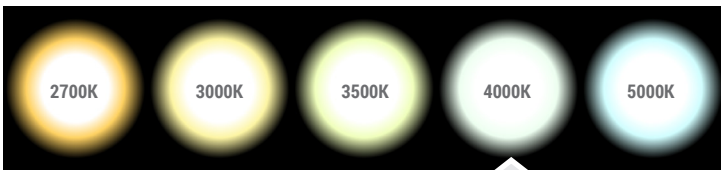

TUNABLE 5-1 CCT SELECTOR

Easily flip the switch for desired CCT. It's that simple!

CONSTRUCTION

PC driver housing and aluminum reflector with architectural white finish. Easy clip-in to existing can housing. Standard gasket included to ensure proper seal. E26/GU24 base.

ELECTRICAL

Luminaire is built with the highest quality 120V drivers, ensuring energy efficiency.

ENERGY SAVINGS

80% more energy savings than halogen lamps. Low heat production requires less air-conditioning requirements, further increasing energy cost savings.

DIMMING

Triac dimmable down to 5%. Compatible with most major brands of dimmers.

LISTING

ETL Listed, FCC, RoHS, CE & Energy Star Listed

NOMINAL WATTAGE	DELIVERED LUMENS	EFFICACY
8W	550 LM	up to 70 lm/W
10W	700 LM	
12W	850 LM	

Based on 4000K setting. Actual lumens may vary.

TECHNICAL SPECIFICATION

VOLTAGE	120V
POWER FREQUENCY	60 Hz
CRI	90
CCT	2700K | 3000K | 3500K | 4000K | 5000K
BEAM ANGLE	100°
IP RATING	IP40, Suitable for damp locations
DIMMABLE	Triac dimming
POWER FACTOR	>0.9
WARRANTY	5 year limited

MODEL NUMBER(S)

MODEL#	WATTS	LUMENS	LM/WATT	CCT	CRI	VOLTAGE
PT-DLR-B-4I-5C3P	8W/10W/12W	550/700/850	up to 70	2700K/3000K/3500K/ 4000K/5000K	>90	120V, 60Hz