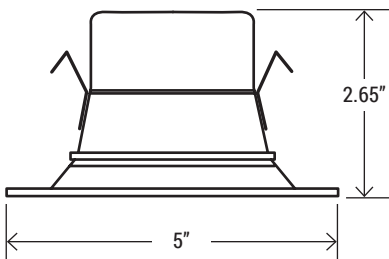

### DIMENSION

- Fits most 4" recessed housings
- Sealing gasket standard