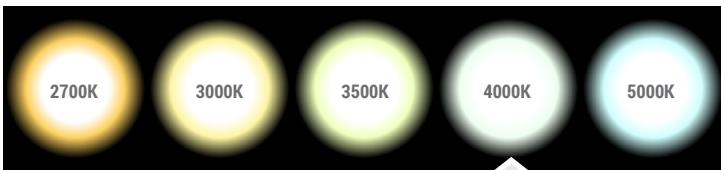

TUNABLE 5-1 CCT SELECTOR

Easily flip the switch for desired CCT. It's that simple!

NOMINAL WATTAGE	DELIVERED LUMENS	EFFICACY
12W	800 LM	up to 66 lm/W
15W	1000 LM	
18W	1150 LM	

Based on 4000K setting. Actual lumens may vary.

CONSTRUCTION

PC driver housing and aluminum reflector with architectural white finish. Standard industry torsion springs adjust to fit 5" and 6" compatible housings. Standard gasket included to ensure proper seal E26/GU24 base.

ELECTRICAL

Luminaire is built with the highest quality 120V drivers, ensuring energy efficiency.

ENERGY SAVINGS

80% more energy savings than halogen lamps. Low heat production requires less air-conditioning requirements, further increasing energy cost savings.

DIMMING

Triac dimmable down to 5%. Compatible with most major brands of dimmers.

LISTING

ETL Listed, FCC, RoHS, CE & Energy Star Listed

TECHNICAL SPECIFICATION

VOLTAGE	120V
POWER FREQUENCY	60 Hz
CRI	90
CCT	2700K | 3000K | 3500K | 4000K | 5000K
BEAM ANGLE	100°
IP RATING	IP40, Suitable for damp locations
DIMMABLE	Triac dimming
POWER FACTOR	>0.9
WARRANTY	5 year limited