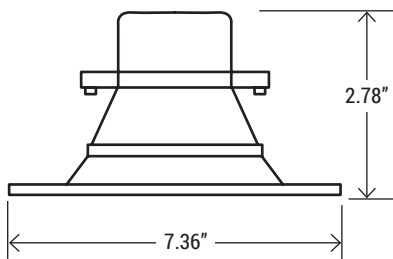

12W
800 Lm

15W
1000 Lm

18W
1150 Lm

Product weight: .42 lb

DIMENSION

- Fits most 5" & 6" recessed housings
- Sealing gasket standard

ACCESSORY

E26 Adapter included for easy retrofitting