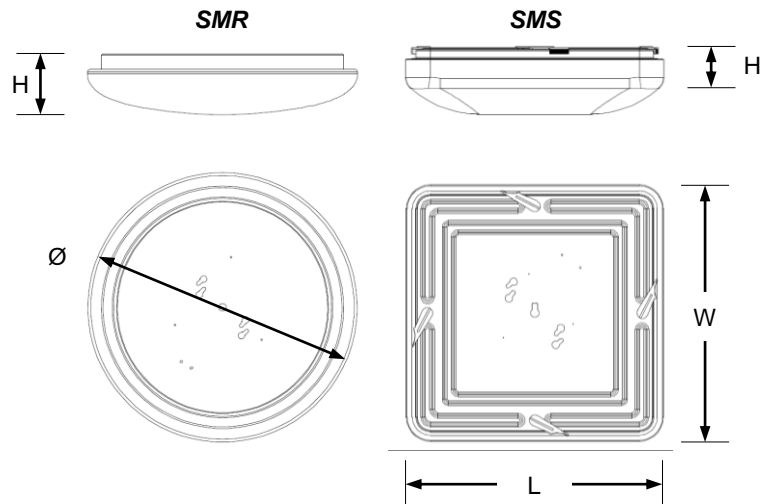

SM-KFS

Round & Square Surface Mount - KFS

Project:	
Type:	
Catalog #:	

STANDARD

FEATURES

- Field selectable 2700k (soft white), 3000k (warm white), 3500k (warm/neutral white), 4000k (neutral white), and 5000k (cool white) color temperatures.*
- Long-life LEDs provide at least 70% of initial lumen output (L_{70}) for 157,000 hours of operation.**
- SMR-KFS provides a range of 1,000 (11") to 1,400 (14") nominal lumens and 70 lumens per watt.
- SMS-KFS provides a range of 1,000 (12") to 1,500 (14") nominal lumens and 73 lumens per watt.
- 11"/12" models = 14 nominal watts. 14" models = 20 nominal watts.
- 120 AC voltage (60Hz) is standard.
- Triac dimming drivers are standard.
- Power factor > 0.90.
- Color rendering index (R_a) > 80.
- Steel housing and polycarbonate lens.
- Easy installation in new construction or retrofit applications.

DIMENSIONS

Model	Length	Width	Height	Diameter	Weight
SMR11	/	/	3"	11"	1 lbs.
SMR14	/	/	3"	14"	2 lbs.
SMS12	12"	12"	3"	/	2 lbs.
SMS14	14"	14"	3"	/	2.5 lbs.

ORDERING INFORMATION

Example: SMR11-KFS

Series	Select
SMR11	KFS
SMR14	
SMS12	
SMS14	