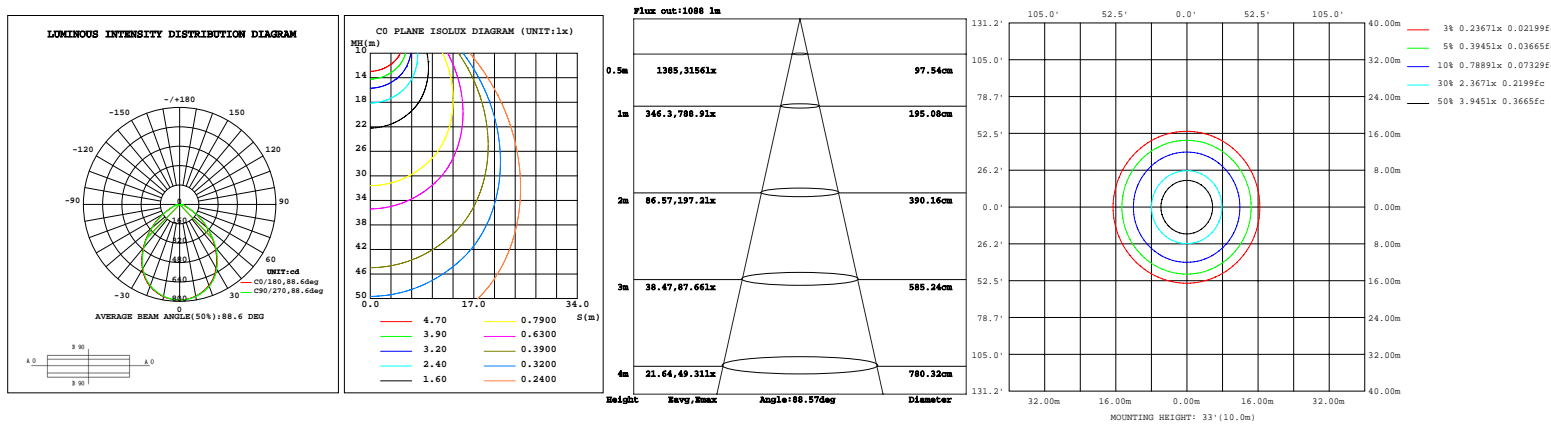

WSD-6CDL71018W27-33540K(18W&4000K)