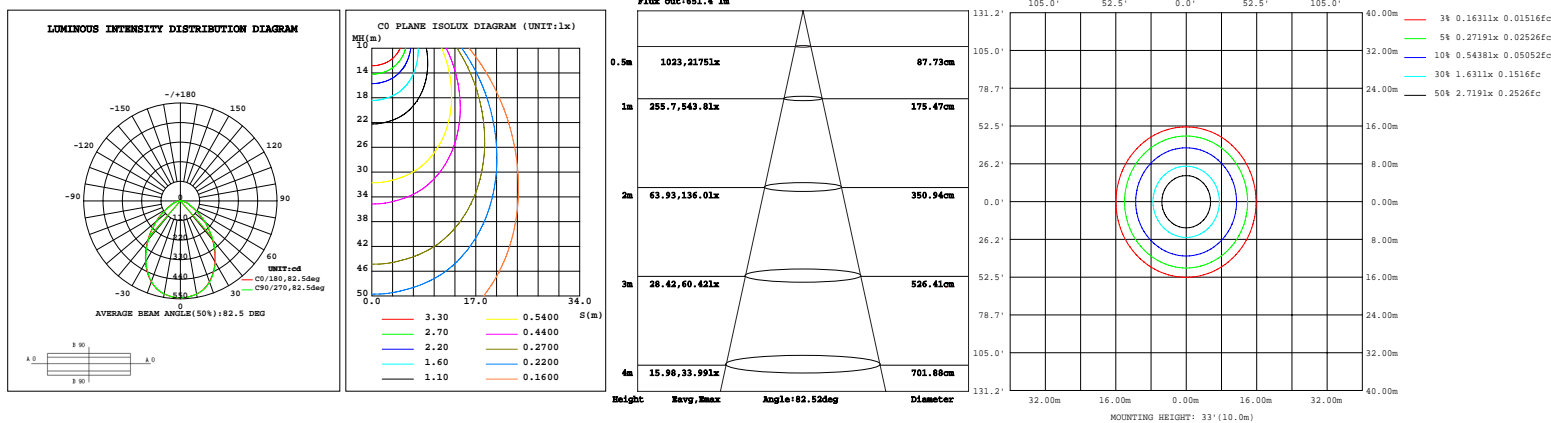

SELECTABLE LED COMMERCIAL DOWNLIGHT

Wattages:(4")5.5W/8W/12W;(6")7W/10W/18W;(8")10W/15W/22W;(9.5")20W/25W/32W

ORDERING INFORMATION

EXAMPLE:

WSD-4CDL5812W27-33540K-JA8-W

WSD	4	CDL	5812W	27	33540K	JA8	W
COMPANY	SIZE	PRODUCT	POWER	VOLTAGE	CCT	CERTIFICATE	FINISH
WSD LED INC	4 (4inch) 6 (6inch) 8 (8inch) 9.5 (9.5inch)	LED COMMERCIAL DOWNLIGHT	5812 (5.5W/8W/12W) 71018 (7W/10W/18W) 101522 (10W/15W/22W) 202532 (20W/25W/32W)	27 AC120-277V	33540K 3000K/3500K 4000K	JA8 (JA8 Certification)	W - (White)

PHOTOMETRICS

For complete IES files, please visit our website.

WSD-4CDL5812W27-33540K(12W&4000K)