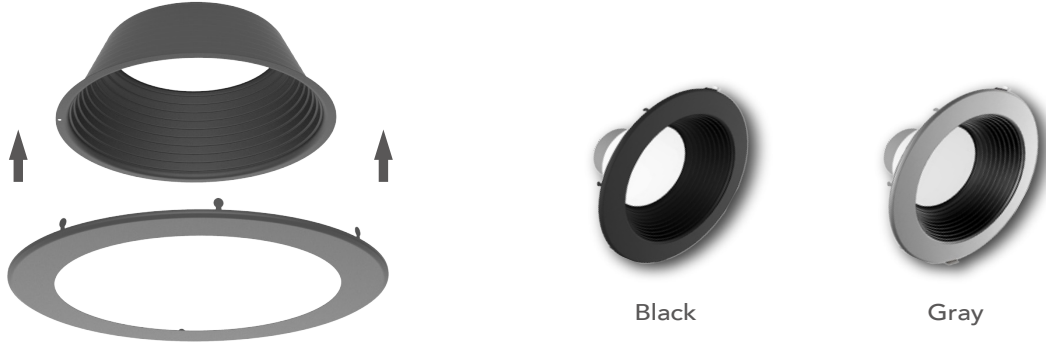

SELECTABLE LED COMMERCIAL DOWNLIGHT

Wattages:(4")5.5W/8W/12W;(6")7W/10W/18W;(8")10W/15W/22W;(9.5")20W/25W/32W

TRIM & BAFFLE(SOLD SEPARATELY)

The color of Trim & Baffle can be customized

Suitable and fit for different installation situations; Besides this, step-designed baffle make product free of glare.

ACCESSORIES (ACCESSORIES NEED TO PURCHASED SEPARATELY)