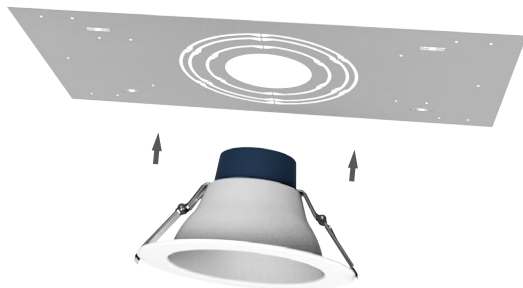

MOUNTING(Accessories need to purchased separately)

New Construction or Remodel
Plate for T-grid Ceilings