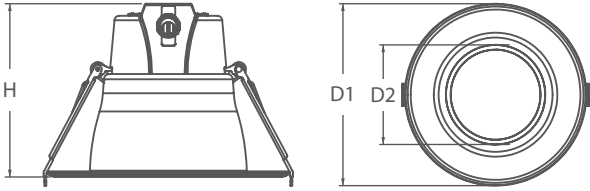

SPECIFICATION				
TYPE	WSD-4CDL5812W27-33540K	WSD-6CDL71018W27-33540K	WSD-8CDL101522W27-33540K	WSD-9.5CDL202532W27-33540K
WATTAGE	5.5W/8W/12W	7W/10W/18W	10W/15W/22W	20W/25W/32W
LUMEN	480 lm/709 lm/1028 lm	756 lm/1062 lm/1606 lm	1067 lm/1560 lm/2073 lm	2172 lm/2643 lm/3200 lm
EFFICACY	> 90 lm/W	> 100 lm/W	> 100 lm/W	> 100 lm/W
SIZE	4 inch	6 inch	8 inch	9.5 inch
CCT	3000K,3500K,4000K			
POWER FACTOR	> 0.9			
CRI	> 90			
INPUT VOLTAGE	AC120-277V			
LIGHTING ANGLE	90			
FACTORY SETTINGS	12W & 4000K	18W & 4000K	22W & 4000K	32W & 4000K
LED TYPE	2835			
CERTIFICATE	UL,Energy Star, ja8			
LIFE TIME	50000 hours			
PROTECTION LEVEL	Wet Location			
IC RATING	Type IC			
WARRANTY	5 year limited			

SELECTABLE LED COMMERCIAL DOWNLIGHT

Wattages:(4")5.5W/8W/12W;(6")7W/10W/18W;(8")10W/15W/22W;(9.5")20W/25W/32W

DIMENSION

	H	D1	D2
4 inch	108 mm(4.25 inch)	Φ151 mm(Φ3.85 inch)	Φ98 mm(Φ3.85 inch)
6 inch	130 mm(5.12 inch)	Φ210 mm(Φ8.27 inch)	Φ152 mm(Φ5.98 inch)
8 inch	148 mm(5.82 inch)	Φ260 mm(Φ10.23 inch)	Φ188 mm(Φ7.40 inch)
9.5 inch	162 mm(6.37 inch)	Φ292 mm(Φ11.49 inch)	Φ217 mm(Φ8.54 inch)