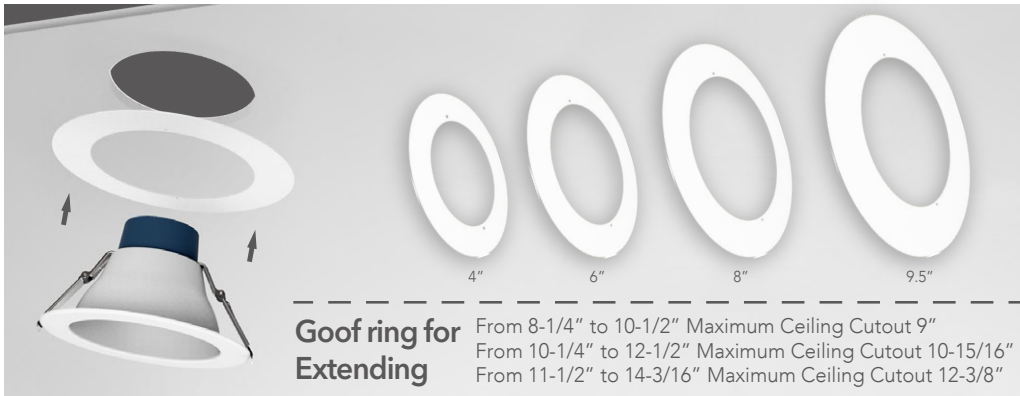

MOUNTING(Accessories need to purchased separately)

New Construction or Remodel
Plate for T-grid Ceilings