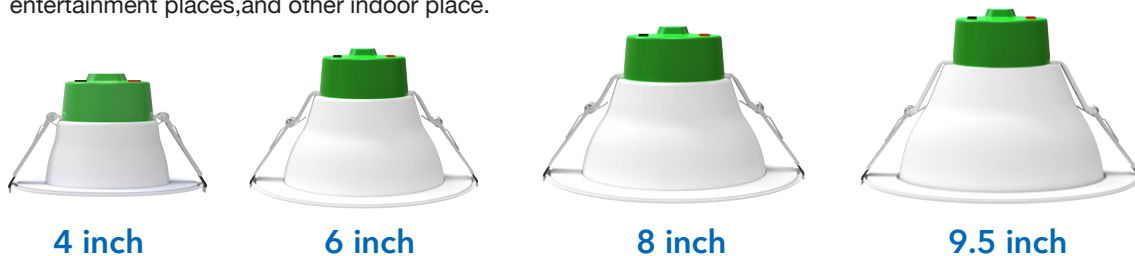

SELECTABLE LED COMMERCIAL DOWNLIGHT

Wattages:(4")5.5W/8W/12W;(6")7W/10W/18W;(8")10W/15W/22W;(9.5")20W/25W/32W

SELECTABLE LED COMMERCIAL DOWNLIGHT can be widely used in indoor lighting (Damp location) suitable for office, indoor playground, Hotel, shop, indoor entertainment places, and other indoor place.

SPECIFICATION				
TYPE	WSD-4CDL5812W27-33540K	WSD-6CDL71018W27-33540K	WSD-8CDL101522W27-33540K	WSD-9.5CDL202532W27-33540K
WATTAGE	5.5W/8W/12W	7W/10W/18W	10W/15W/22W	20W/25W/32W
LUMEN	480 lm/709 lm/1028 lm	756 lm/1062 lm/1606 lm	1067 lm/1560 lm/2073 lm	2172 lm/2643 lm/3200 lm
EFFICACY	> 90 lm/W	> 100 lm/W	> 100 lm/W	> 100 lm/W
SIZE	4 inch	6 inch	8 inch	9.5 inch
CCT	3000K,3500K,4000K			
POWER FACTOR	> 0.9			
CRI	> 90			
INPUT VOLTAGE	AC120-277V			
LIGHTING ANGLE	90			
FACTORY SETTINGS	12W & 4000K	18W & 4000K	22W & 4000K	32W & 4000K
LED TYPE	2835			
CERTIFICATE	UL,Energy Star, ja8			
LIFE TIME	50000 hours			
PROTECTION LEVEL	Wet Location			
IC RATING	Type IC			
WARRANTY	5 year limited			

SELECTABLE LED COMMERCIAL DOWNLIGHT

Wattages:(4")5.5W/8W/12W;(6")7W/10W/18W;(8")10W/15W/22W;(9.5")20W/25W/32W

DIMENSION

	H	D1	D2
4 inch	108 mm(4.25 inch)	Φ151 mm(Φ3.85 inch)	Φ98 mm(Φ3.85 inch)
6 inch	130 mm(5.12 inch)	Φ210 mm(Φ8.27 inch)	Φ152 mm(Φ5.98 inch)
8 inch	148 mm(5.82 inch)	Φ260 mm(Φ10.23 inch)	Φ188 mm(Φ7.40 inch)
9.5 inch	162 mm(6.37 inch)	Φ292 mm(Φ11.49 inch)	Φ217 mm(Φ8.54 inch)