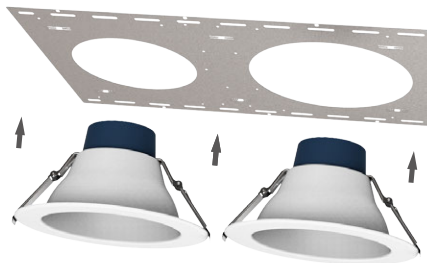

New Construction
Plate for Stud/Joist Ceilings