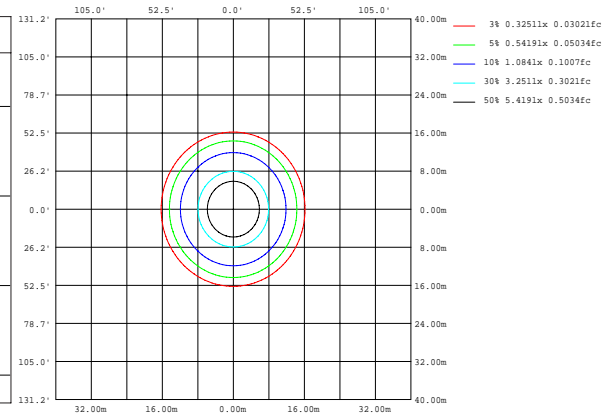

SELECTABLE LED COMMERCIAL DOWNLIGHT

Wattages:(4")5.5W/8W/12W;(6")7W/10W/18W;(8")10W/15W/22W;(9.5")20W/25W/32W

PHOTOMETRICS

For complete IES files, please visit our website.

WSD-8CDL101522W27-33540K(22W&4000K)