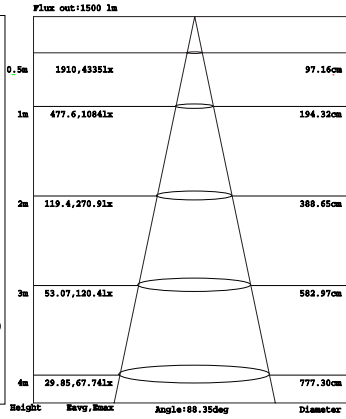

SELECTABLE LED COMMERCIAL DOWNLIGHT

Wattages:(4")5.5W/8W/12W;(6")7W/10W/18W;(8")10W/15W/22W;(9.5")20W/25W/32W

PHOTOMETRICS

For complete IES files, please visit our website.

WSD-8CDL101522W27-33540K(22W&4000K)