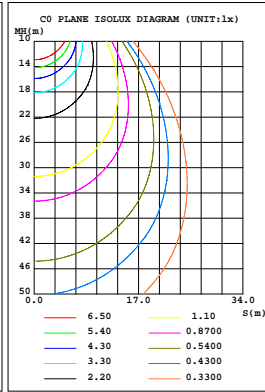

SELECTABLE LED COMMERCIAL DOWNLIGHT

Wattages:(4")5.5W/8W/12W;(6")7W/10W/18W;(8")10W/15W/22W;(9.5")20W/25W/32W

PHOTOMETRICS

For complete IES files, please visit our website.

WSD-8CDL101522W27-33540K(22W&4000K)