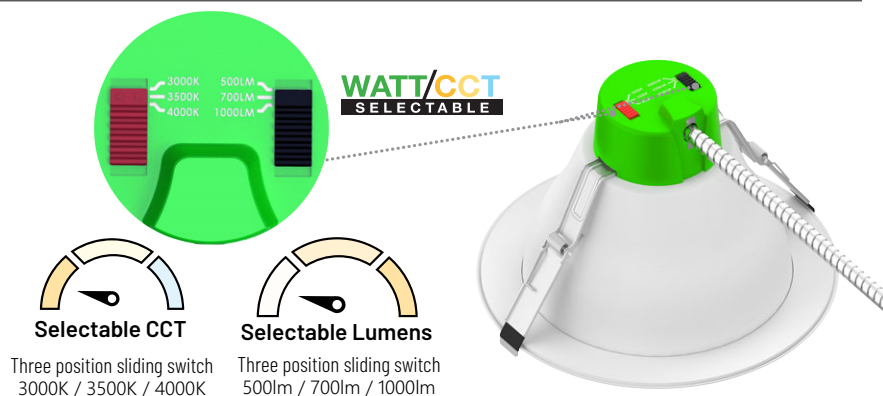

SELECTABLE LED COMMERCIAL DOWNLIGHT

Wattages:(4")5.5W/8W/12W;(6")7W/10W/18W;(8")10W/15W/22W;(9.5")20W/25W/32W

SELECTABLE LED COMMERCIAL DOWNLIGHT can be widely used in indoor lighting (Damp location) suitable for office, indoor playground, Hotel, shop, indoor entertainment places, and other indoor place.

SPECIFICATION				
TYPE	WSD-4CDL5812W27-33540K	WSD-6CDL71018W27-33540K	WSD-8CDL101522W27-33540K	WSD-9.5CDL202532W27-33540K
WATTAGE	5.5W/8W/12W	7W/10W/18W	10W/15W/22W	20W/25W/32W
LUMEN	480 lm/709 lm/1028 lm	756 lm/1062 lm/1606 lm	1067 lm/1560 lm/2073 lm	2172 lm/2643 lm/3200 lm
EFFICACY	> 90 lm/W	> 100 lm/W	> 100 lm/W	> 100 lm/W
SIZE	4 inch	6 inch	8 inch	9.5 inch
CCT	3000K,3500K,4000K			
POWER FACTOR	> 0.9			
CRI	> 90			
INPUT VOLTAGE	AC120-277V			
LIGHTING ANGLE	90			
FACTORY SETTINGS	12W & 4000K	18W & 4000K	22W & 4000K	32W & 4000K
LED TYPE	2835			
CERTIFICATE	UL,Energy Star, ja8			
LIFE TIME	50000 hours			
PROTECTION LEVEL	Wet Location			
IC RATING	Type IC			
WARRANTY	5 year limited			

SELECTABLE LED COMMERCIAL DOWNLIGHT

Wattages:(4")5.5W/8W/12W;(6")7W/10W/18W;(8")10W/15W/22W;(9.5")20W/25W/32W

DIMENSION

	H	D1	D2
4 inch	108 mm(4.25 inch)	Φ151 mm(Φ3.85 inch)	Φ98 mm(Φ3.85 inch)
6 inch	130 mm(5.12 inch)	Φ210 mm(Φ8.27 inch)	Φ152 mm(Φ5.98 inch)
8 inch	148 mm(5.82 inch)	Φ260 mm(Φ10.23 inch)	Φ188 mm(Φ7.40 inch)
9.5 inch	162 mm(6.37 inch)	Φ292 mm(Φ11.49 inch)	Φ217 mm(Φ8.54 inch)