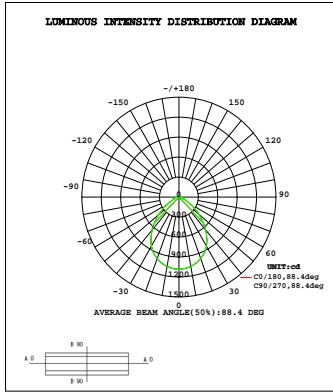

SELECTABLE LED COMMERCIAL DOWNLIGHT

Wattages:(4")5.5W/8W/12W;(6")7W/10W/18W;(8")10W/15W/22W;(9.5")20W/25W/32W

PHOTOMETRICS

For complete IES files, please visit our website.

WSD-8CDL101522W27-33540K(22W&4000K)