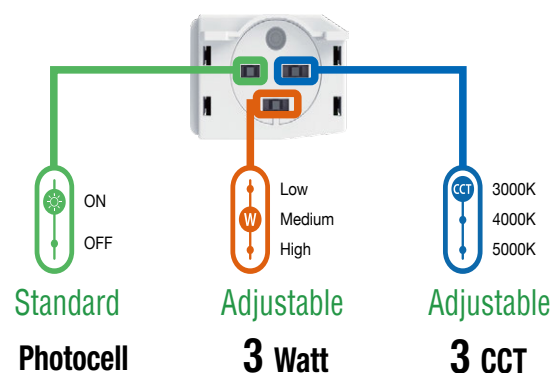

NAME	U-Bracket
TYPE	WSD-FLU-Bracket-30W-60W / WSD-FLU-Bracket-100W-450W
FINISH	Bronze
USE	Available For ALL Wattages (35W~450W)

SELECTABLE LED FLOOD LIGHTS

Wattages: 35W,50W,60W;100W,150W,200W;240W,350W,450W

CONTROL MODULE:

3-Way Extreme Adjustability

The floodlights all feature 3-stage color temperature adjustment, 3-stage brightness adjustment, and the option to install additional controls over the integrated Photocell.