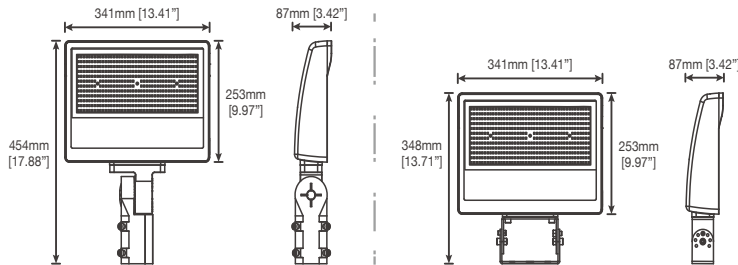

Packaging information:

❖WSD-FL3556W27-345K-D-K-P

Inner Box:263MMX204MMX66MM
(10.35" X8.03" X2.60")

Outer Box:415MMX207MMX269MM(6Pcs/CTN)
(16.34" X8.15" X10.59")

❖WSD-FL101520W27-345K-D-S-P

507MMX414MMX138MM(1Pcs/CTN)
(19.96" X16.30" X5.43")

❖WSD-FL243545W27-345K-D-S-P

710MMX615MMX159MM(1Pcs/CTN)
(27.96" X24.21" X6.26")

SPECIFICATION										
TYPE	WSD-FL3556W27-345K-D-K-P			WSD-FL101520W27-345K-D-S-P			WSD-FL243545W27-345K-D-S-P			
WATTAGE	35W	50W	60W	100W	150W	200W	240W	350W	450W	
LUMEN	5320 lm	7400 lm	8760 lm	15600 lm	22950 lm	30000 lm	37440 lm	53200 lm	67050 lm	
CCT	3000K/4000K/5000K									
EFFICACY	> 140 lm/W									
CRI	> 80									
INPUT VOLTAGE	AC120-277V									
LIGHTING ANGLE	118°									
FACTORY SETTINGS	60W & 4000K Light-Sensitive Opening			200W & 4000K Light-Sensitive Opening			450W & 4000K Light-Sensitive Opening			
LED TYPE	SMD2835									
PF	> 0.98									
DRIVER EFFICIENCY	> 90%									
PROTECTION LEVEL	Wet location									
LIFE TIME	> 50000 hours									
CABLE	5core,18AWG (8.66 inch)									5core,18AWG (3.94 inch)
WARRANTY	5 year limited									

SELECTABLE LED FLOOD LIGHTS

Wattages: 35W,50W,60W;100W,150W,200W;240W,350W,450W

DIMENSION:

35-60W:

100-200W:

240-450W:

SPECIFICATIONS:

Shell materials: Aluminum & Glass.
Finish: Dark Bronze(Standard)
Net weight :

35-60W:2.95(lbs)
100-200W:12.15(lbs)
240-450W:25.29(lbs)

Product Size:

35-60W:200mmX150mmX52mm
7.87”X5.91”X2.05”

100-200W:341mmX253mmX87mm
13.41”X9.97”X3.42”

240-450W:541mmX456mmX114mm
21.29”X17.97”X4.48”