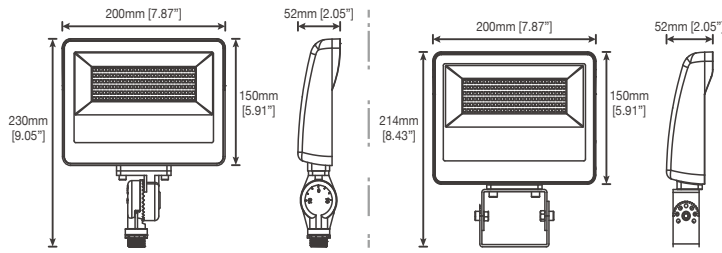

Packaging information:

❖WSD-FL3556W27-345K-D-K-P

Inner Box:263MMX204MMX66MM
(10.35" X8.03" X2.60")

Outer Box:415MMX207MMX269MM(6Pcs/CTN)
(16.34" X8.15" X10.59")

❖WSD-FL101520W27-345K-D-S-P

507MMX414MMX138MM(1Pcs/CTN)
(19.96" X16.30" X5.43")

❖WSD-FL243545W27-345K-D-S-P

710MMX615MMX159MM(1Pcs/CTN)
(27.96" X24.21" X6.26")

SPECIFICATION										
TYPE	WSD-FL3556W27-345K-D-K-P			WSD-FL101520W27-345K-D-S-P			WSD-FL243545W27-345K-D-S-P			
WATTAGE	35W	50W	60W	100W	150W	200W	240W	350W	450W	
LUMEN	5320 lm	7400 lm	8760 lm	15600 lm	22950 lm	30000 lm	37440 lm	53200 lm	67050 lm	
CCT	3000K/4000K/5000K									
EFFICACY	> 140 lm/W									
CRI	> 80									
INPUT VOLTAGE	AC120-277V									
LIGHTING ANGLE	118°									
FACTORY SETTINGS	60W & 4000K Light-Sensitive Opening			200W & 4000K Light-Sensitive Opening			450W & 4000K Light-Sensitive Opening			
LED TYPE	SMD2835									
PF	> 0.98									
DRIVER EFFICIENCY	> 90%									
PROTECTION LEVEL	Wet location									
LIFE TIME	> 50000 hours									
CABLE	5core,18AWG (8.66 inch)									5core,18AWG (3.94 inch)
WARRANTY	5 year limited									

SELECTABLE LED FLOOD LIGHTS

Wattages: 35W,50W,60W;100W,150W,200W;240W,350W,450W

DIMENSION:

35-60W:

100-200W:

240-450W:

SPECIFICATIONS:

Shell materials: Aluminum & Glass.
Finish: Dark Bronze(Standard)
Net weight :

35-60W:2.95(lbs)
100-200W:12.15(lbs)
240-450W:25.29(lbs)

Product Size:

35-60W:200mmX150mmX52mm
7.87”X5.91”X2.05”

100-200W:341mmX253mmX87mm
13.41”X9.97”X3.42”

240-450W:541mmX456mmX114mm
21.29”X17.97”X4.48”