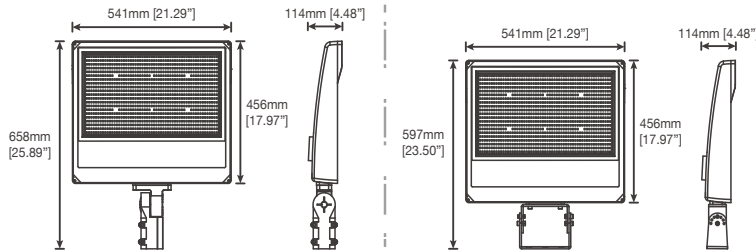

Packaging information:

❖WSD-FL3556W27-345K-D-K-P

Inner Box:263MMX204MMX66MM
(10.35" X8.03" X2.60")

Outer Box:415MMX207MMX269MM(6Pcs/CTN)
(16.34" X8.15" X10.59")

❖WSD-FL101520W27-345K-D-S-P

507MMX414MMX138MM(1Pcs/CTN)
(19.96" X16.30" X5.43")

❖WSD-FL243545W27-345K-D-S-P

710MMX615MMX159MM(1Pcs/CTN)
(27.96" X24.21" X6.26")

SPECIFICATION										
TYPE	WSD-FL3556W27-345K-D-K-P			WSD-FL101520W27-345K-D-S-P			WSD-FL243545W27-345K-D-S-P			
WATTAGE	35W	50W	60W	100W	150W	200W	240W	350W	450W	
LUMEN	5320 lm	7400 lm	8760 lm	15600 lm	22950 lm	30000 lm	37440 lm	53200 lm	67050 lm	
CCT	3000K/4000K/5000K									
EFFICACY	> 140 lm/W									
CRI	> 80									
INPUT VOLTAGE	AC120-277V									
LIGHTING ANGLE	118°									
FACTORY SETTINGS	60W & 4000K Light-Sensitive Opening			200W & 4000K Light-Sensitive Opening			450W & 4000K Light-Sensitive Opening			
LED TYPE	SMD2835									
PF	> 0.98									
DRIVER EFFICIENCY	> 90%									
PROTECTION LEVEL	Wet location									
LIFE TIME	> 50000 hours									
CABLE	5core,18AWG (8.66 inch)									5core,18AWG (3.94 inch)
WARRANTY	5 year limited									

SELECTABLE LED FLOOD LIGHTS

Wattages: 35W,50W,60W;100W,150W,200W;240W,350W,450W

DIMENSION:

35-60W:

100-200W:

240-450W:

SPECIFICATIONS:

Shell materials: Aluminum & Glass.
Finish: Dark Bronze(Standard)
Net weight :

35-60W:2.95(lbs)
100-200W:12.15(lbs)
240-450W:25.29(lbs)

Product Size:

35-60W:200mmX150mmX52mm
7.87”X5.91”X2.05”

100-200W:341mmX253mmX87mm
13.41”X9.97”X3.42”

240-450W:541mmX456mmX114mm
21.29”X17.97”X4.48”