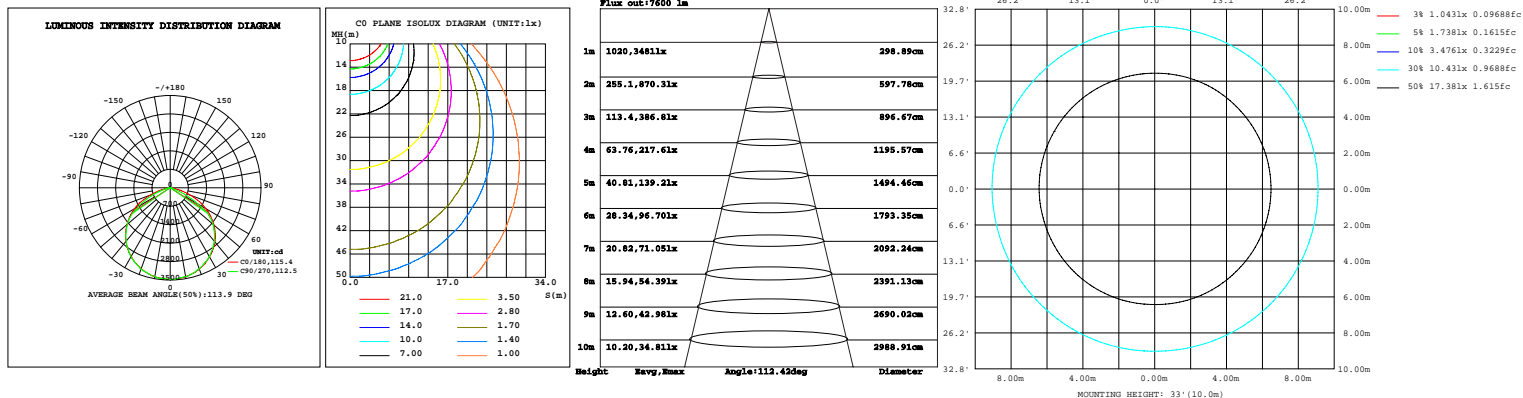

SELECTABLE LED FLOOD LIGHTS

Wattages: 35W,50W,60W;100W,150W,200W;240W,350W,450W

PHOTOMETRICS:

For complete IES files, please visit our website.

WSD-FL3556W27-345K-D-K-P (60W,4000K)