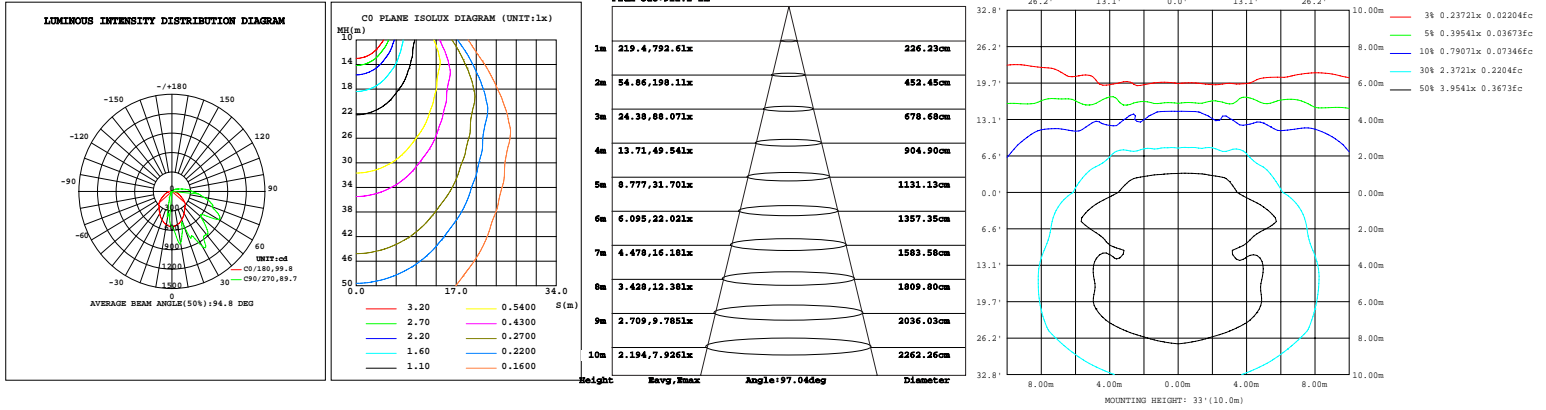

LED Wall Pack light

Wattages: 15W,25W

PHOTOMETRICS:

For complete IES files, please visit our website.

WSD-WP015W27-345K (3000K)