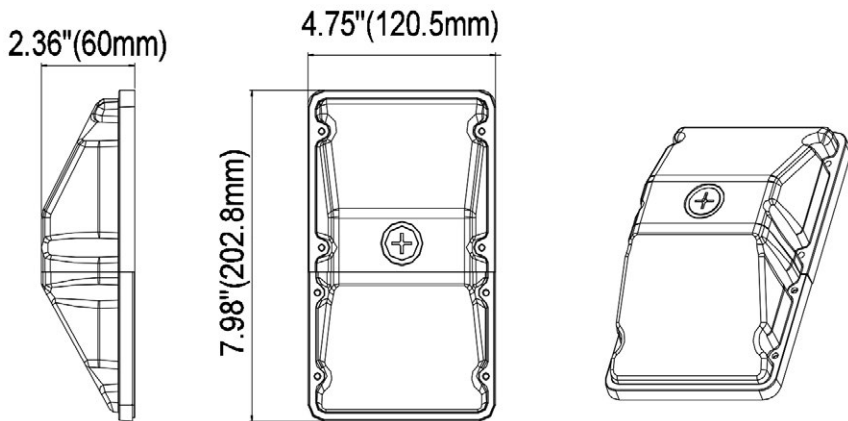

LED Wall Pack light

Wattages: 15W,25W

DIMENSION:

15W/25W

Specifications:

Shell materials: Aluminum & PC.
Net weight : 1.26 lbs
Finish: Dark Bronze(Standard)
Product Size:202.8mmX120.5mmX60mm
7.98"X4.75"X2.36"

Control Module:

The LED Wall Pack light can adjust the color temperature of the whole lamp, which is convenient and fast. The color temperature can be selected according to the actual needs of customers.