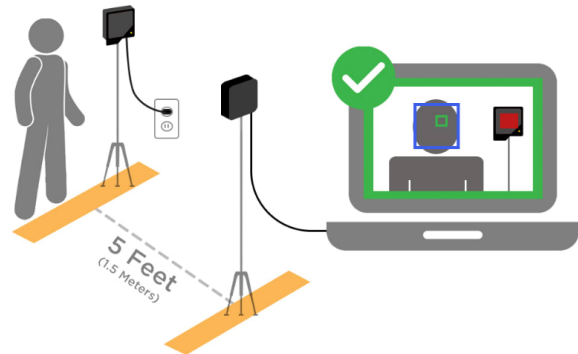

GULF COAST
TOOL & RENTAL

READY TO GET BACK TO BUSINESS?

We're here to help!

GCTR CONTACTLESS TEMPERATURE STATION

Gulf Coast Tool & Rental is now offering a Contactless Temperature Station to help keep your business and employees safe. This system quickly scans your employees, customers, students and/or faculty for elevated temperature. It is completely contactless and non-invasive, providing a safe way to test for a customizable temperature threshold. It works in all environments, from industrial plants to schools and offices. The system is available for rental and/or purchase. Contact us today to learn more about the system and its benefits or to receive a quote. Each kit will include: (2) tripods, scanner, temperature-controlled reference device, computer, flash drive, work station w/ chair, 100 ft extension cord and surge protector, social distancing mats and floor stickers, tent (*optional*), all delivered in one convenient storage Jobox for safe and easy transport.

Non-contact and non-invasive screening eliminates contact between staff & participants. Can measure up to 5 feet away.

FAST, AUTOMATED SCREENING

Screens 1 person per second, automatically detects a face, finds the most reliable spot to measure and displays an instant pass/fail alert on your monitor.

EASY TO USE

Quick set-up and easy to use. Start scanning in minutes using 2 tripods and a PC (provided).

AFFORDABLE

Priced significantly lower than other thermal screening solutions while maximizing efficiency and accuracy.