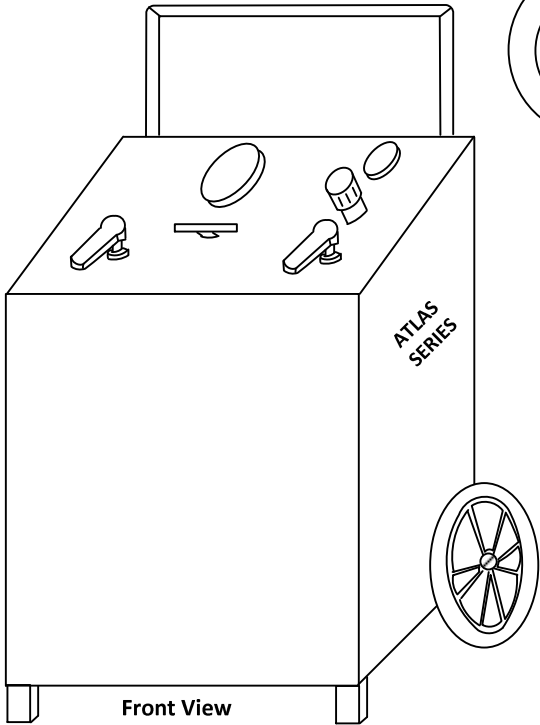

**AT 30000-2**

**Rear View  
Inside  
Cabinet**

**Rear  
Cover  
Plate**

**Handle assembly**

**CABINET DETAIL**

**Left Side  
View**

**Right Side  
View**

**Front View**

**AT 30000-2**

Information is proprietary to Gulf Coast Tool and Rental  
And can not be reproduced or copied without  
Prior written consent.

Rear View  
Inside  
Cabinet

Top View

Left Side  
View

Right Side  
View

**PARTS DETAIL**

**AT 30000-2**