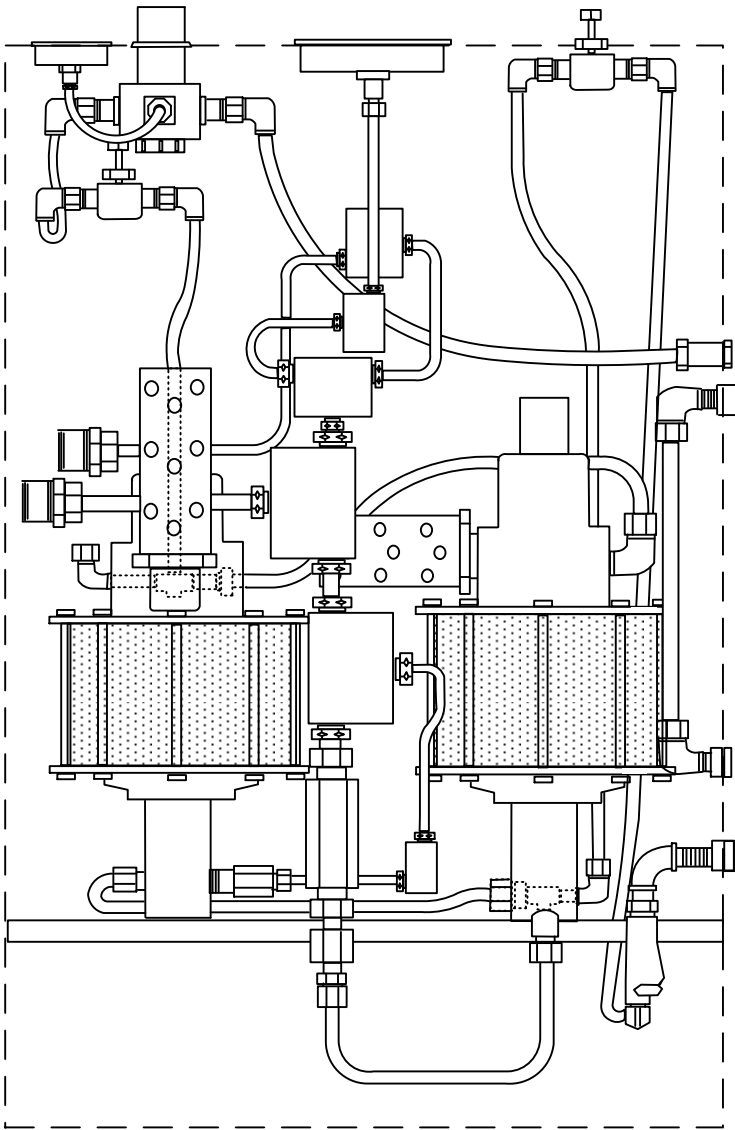

**AT 30000-2**

**Rear View  
Inside  
Cabinet**

**Rear  
Cover  
Plate**

**Handle assembly**

**CABINET DETAIL**

**Left Side  
View**

**Right Side  
View**

**Front View**

**AT 30000-2**

Information is proprietary to Gulf Coast Tool and Rental  
And can not be reproduced or copied without  
Prior written consent.

Rear View  
Inside  
Cabinet

Top View

Left Side  
View

Right Side  
View

**PARTS DETAIL**

**AT 30000-2**