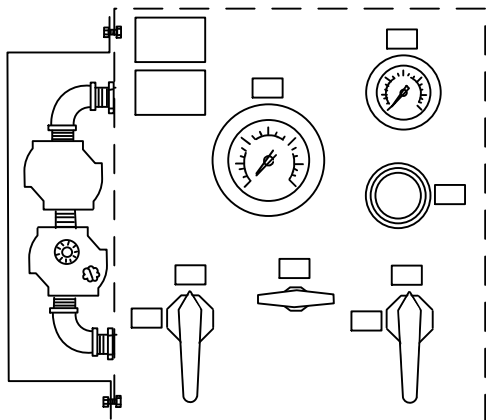

**AT 30000-2**

**Rear View  
Inside  
Cabinet**

**Rear  
Cover  
Plate**

**Handle assembly**

**CABINET DETAIL**

**Left Side  
View**

**Right Side  
View**

**Front View**

**AT 30000-2**

Information is proprietary to Gulf Coast Tool and Rental  
And can not be reproduced or copied without  
Prior written consent.

Rear View  
Inside  
Cabinet

Top View

Left Side  
View

Right Side  
View

**PARTS DETAIL**

**AT 30000-2**