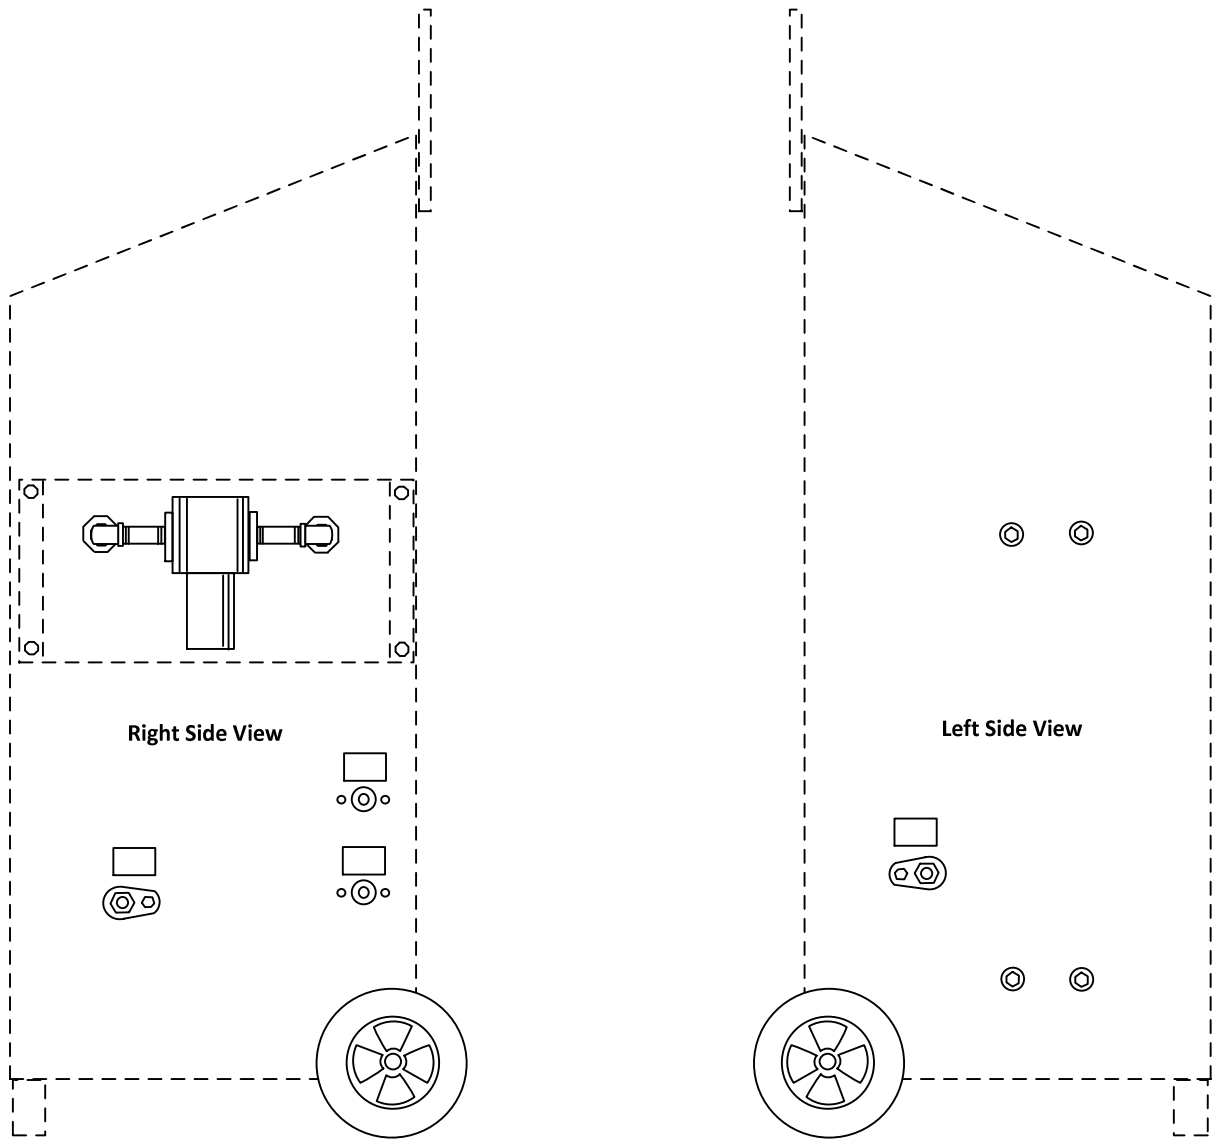

Rear View
Inside Cabinet

Rear Cover Plate

Handle assembly

CABINET DETAIL

Front
View

ATLAS
SERIES

Left Side
View

ATLAS
SERIES

Right Side
View

ATLAS SERIES
AT-25000-GB

Right Side View

Left Side View

Top View

ATLAS SERIES
AT-25000-GB

PARTS DETAIL

ATLAS SERIES
AT-25000-GB

Information is proprietary to Gulf Coast Tool and Rental
And can not be reproduced or copied without
Prior written consent.

Item #	Description	Part #	Qty. Req
①	Back Cover	GCT-AT-250001	1
②	Console	GCT-AT-250002	1
③	Cover	GCT-AT-250003	1
④	Air Gauge 2-200 PSI	GCT-20S-160-FP-B-GF	1
⑤	Pressure Regulator Assembly	GCT-R74G-4AK-RMN	1
⑥	Panel Nut	GCT-4348-89	1
⑦	Pressure Gauge 6"	GCT-40S-35K-FP-B-GF	1
⑧	Air Valve	GCT-B45F8	1
⑨	Water Valve	GCT-B45F8	1
⑩	Bulkhead Assembly	GCT-BBHA-8	1
⑪	Brass Nipple	GCT-BN5-1	6
⑫	Brass Elbow	GCT-BN5-E	2
⑬	Lubricator	GCT-L74C-4AP-QDN	1
⑭	Filter (Air)	GCT-F74G-4AN-QD3	1
⑮	Bulkheads Air/Water	GCT-SS-BHA-8	2
⑯	High Pressure Bulkheads ¼" HPF	GCT-60BF-4433	3
⑰	Needle Valve	GCT-30VM4081	1
⑱	Brass Tube Elbow	GCT-B-810-2-8	10
⑲	Elbow High Pressure	GCT-CL4400	5
⑳	Tee High Pressure	GCT-CT444D	3
㉑	Water Filter	GCT-1RNB4	1
㉒	Muffler	GCT-5500 A 6003	1
㉓	Brass Tube Fitting	GCT-B-810-1-8	2
㉔	High Pressure Nipple 3"	GCT-CN4403	5
㉕	High Pressure Nipple 4"	GCT-CN4404	2
㉖	High Pressure Nipple 8"	GCT-CN4408	1
㉗	High Pressure Nipple 6"	GCT-CN4406	1
㉘	High Pressure Tube Assembly	GCT-HPTA-4-NV-1	1
㉙	High Pressure Tube Assembly	GCT-HPTA-4-NV-2	1