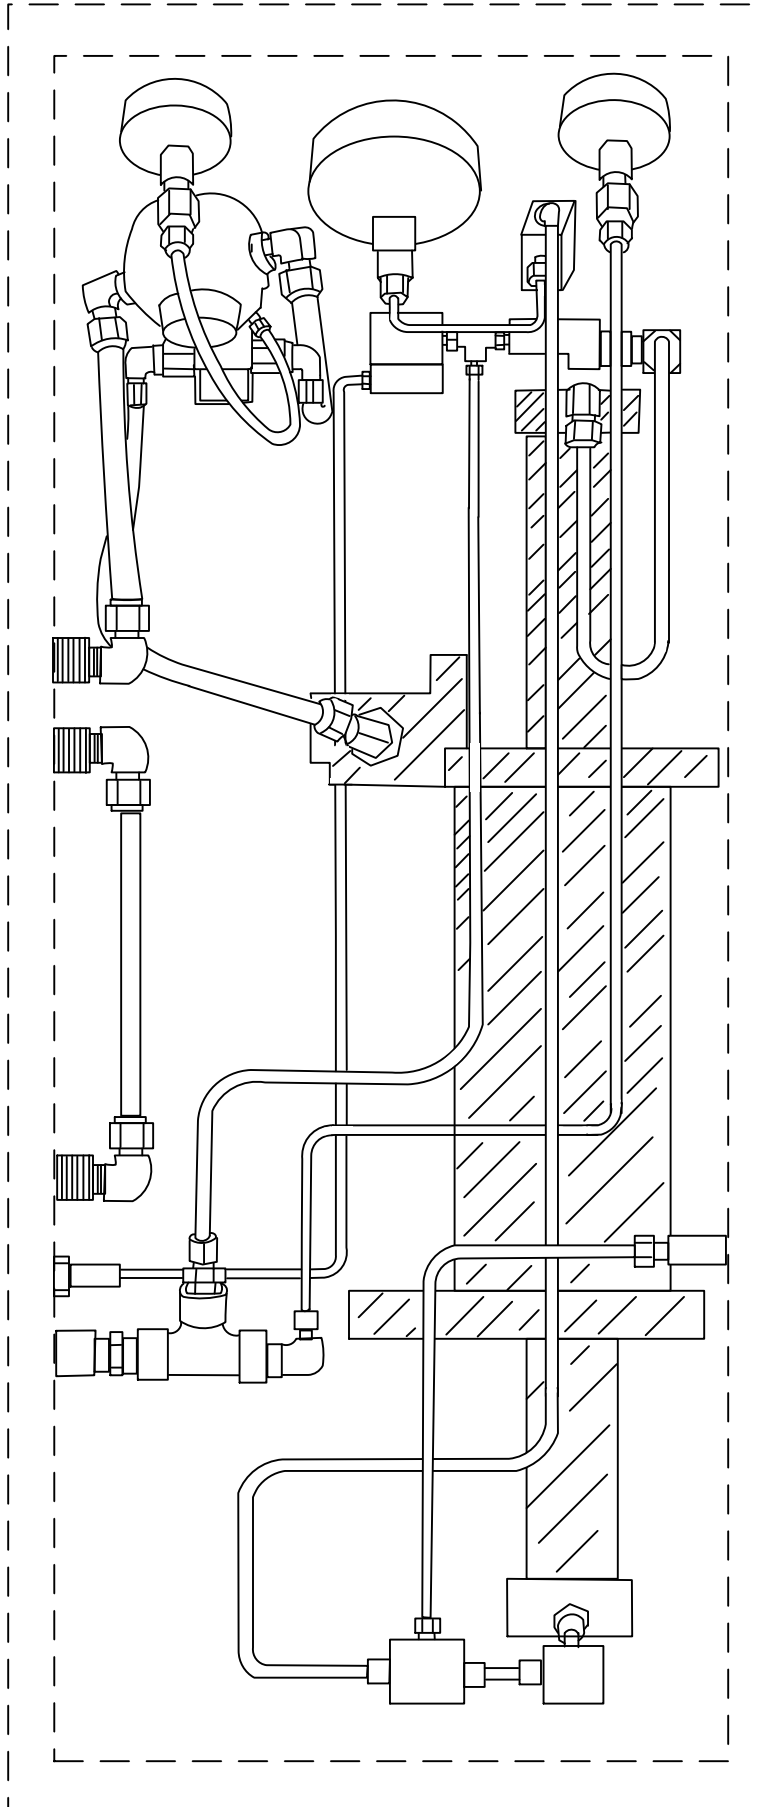

Rear View
Inside Cabinet

Rear Cover Plate

Handle assembly

CABINET DETAIL

Front
View

ATLAS
SERIES

Left Side
View

ATLAS
SERIES

Right Side
View

ATLAS SERIES
AT-25000-GB

Right Side View

Left Side View

Top View

ATLAS SERIES
AT-25000-GB

PARTS DETAIL

ATLAS SERIES
AT-25000-GB

Information is proprietary to Gulf Coast Tool and Rental
And can not be reproduced or copied without
Prior written consent.

Item #	Description	Part #	Qty. Req
①	Back Cover	GCT-AT-250001	1
②	Console	GCT-AT-250002	1
③	Cover	GCT-AT-250003	1
④	Air Gauge 2-200 PSI	GCT-20S-160-FP-B-GF	1
⑤	Pressure Regulator Assembly	GCT-R74G-4AK-RMN	1
⑥	Panel Nut	GCT-4348-89	1
⑦	Pressure Gauge 6"	GCT-40S-35K-FP-B-GF	1
⑧	Air Valve	GCT-B45F8	1
⑨	Water Valve	GCT-B45F8	1
⑩	Bulkhead Assembly	GCT-BBHA-8	1
⑪	Brass Nipple	GCT-BN5-1	6
⑫	Brass Elbow	GCT-BN5-E	2
⑬	Lubricator	GCT-L74C-4AP-QDN	1
⑭	Filter (Air)	GCT-F74G-4AN-QD3	1
⑮	Bulkheads Air/Water	GCT-SS-BHA-8	2
⑯	High Pressure Bulkheads ¼" HPF	GCT-60BF-4433	3
⑰	Needle Valve	GCT-30VM4081	1
⑱	Brass Tube Elbow	GCT-B-810-2-8	10
⑲	Elbow High Pressure	GCT-CL4400	5
⑳	Tee High Pressure	GCT-CT444D	3
㉑	Water Filter	GCT-1RNB4	1
㉒	Muffler	GCT-5500 A 6003	1
㉓	Brass Tube Fitting	GCT-B-810-1-8	2
㉔	High Pressure Nipple 3"	GCT-CN4403	5
㉕	High Pressure Nipple 4"	GCT-CN4404	2
㉖	High Pressure Nipple 8"	GCT-CN4408	1
㉗	High Pressure Nipple 6"	GCT-CN4406	1
㉘	High Pressure Tube Assembly	GCT-HPTA-4-NV-1	1
㉙	High Pressure Tube Assembly	GCT-HPTA-4-NV-2	1

Item #	Description	Part #	Qty. Req
30	Air Poly Tubing Assembly	GCT-PT-810-NFSET-1	1
31	Air Poly Tubing Assembly	GCT-PT-810-NFSET-2	1
32	Air Poly Tubing Assembly	GCT-PT-810-NFSET-3	1
33	Air Poly Tubing Assembly	GCT-PT-810-NFSET-4	1
34	Water Poly Tubing Assembly	GCT-PT-810-NFSET-5	1
35	Water Poly Tubing Assembly	GCT-PT-810-NFSET-6	1
36	Wheels	GCT-10.5-58	2
37	Axle	GCT-58AXLE	1
38	Axle Collars	GCT-2X569	2
39	Air Gauge Poly Tubing Assembly	GCT-AG-PTA	1
40	Handle Assembly	GCT-1-H	1