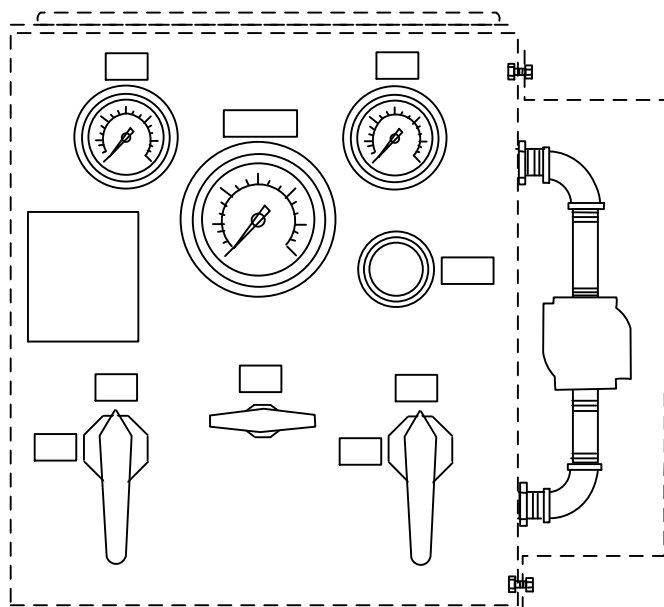

Rear View
Inside Cabinet

Rear Cover Plate

Handle assembly

CABINET DETAIL

Front
View

ATLAS
SERIES

Left Side
View

ATLAS
SERIES

Right Side
View

ATLAS SERIES
AT-25000-GB

Right Side View

Left Side View

Top View

ATLAS SERIES
AT-25000-GB

PARTS DETAIL

ATLAS SERIES
AT-25000-GB

Information is proprietary to Gulf Coast Tool and Rental
And can not be reproduced or copied without
Prior written consent.

Item #	Description	Part #	Qty. Req
①	Back Cover	GCT-AT-250001	1
②	Console	GCT-AT-250002	1
③	Cover	GCT-AT-250003	1
④	Air Gauge 2-200 PSI	GCT-20S-160-FP-B-GF	1
⑤	Pressure Regulator Assembly	GCT-R74G-4AK-RMN	1
⑥	Panel Nut	GCT-4348-89	1
⑦	Pressure Gauge 6"	GCT-40S-35K-FP-B-GF	1
⑧	Air Valve	GCT-B45F8	1
⑨	Water Valve	GCT-B45F8	1
⑩	Bulkhead Assembly	GCT-BBHA-8	1
⑪	Brass Nipple	GCT-BN5-1	6
⑫	Brass Elbow	GCT-BN5-E	2
⑬	Lubricator	GCT-L74C-4AP-QDN	1
⑭	Filter (Air)	GCT-F74G-4AN-QD3	1
⑮	Bulkheads Air/Water	GCT-SS-BHA-8	2
⑯	High Pressure Bulkheads ¼" HPF	GCT-60BF-4433	3
⑰	Needle Valve	GCT-30VM4081	1
⑱	Brass Tube Elbow	GCT-B-810-2-8	10
⑲	Elbow High Pressure	GCT-CL4400	5
⑳	Tee High Pressure	GCT-CT444D	3
㉑	Water Filter	GCT-1RNB4	1
㉒	Muffler	GCT-5500 A 6003	1
㉓	Brass Tube Fitting	GCT-B-810-1-8	2
㉔	High Pressure Nipple 3"	GCT-CN4403	5
㉕	High Pressure Nipple 4"	GCT-CN4404	2
㉖	High Pressure Nipple 8"	GCT-CN4408	1
㉗	High Pressure Nipple 6"	GCT-CN4406	1
㉘	High Pressure Tube Assembly	GCT-HPTA-4-NV-1	1
㉙	High Pressure Tube Assembly	GCT-HPTA-4-NV-2	1

NOT SHOWN:

High Pressure Hose 20' ¼" HPM	GCT-30000
High Pressure Hose 50' ¼" HPM	GCT-30000
High Pressure Hose 100' ¼" HPM	GCT-30000
Label Kit	GCT-LK-25000
Hardware Kit	GCT-SSHDKIT

AT 30000
ATLAS SERIES