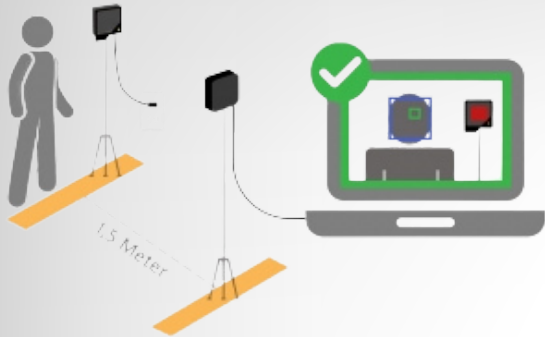

GULF COAST
TOOL & RENTAL

GCTR CONTACTLESS TEMPERATURE STATION

GCTR is now offering a Contactless Temperature Station to help you keep your business and employees safe. This system quickly scans your employees or customers for elevated temperature and records the information to an external storage drive. It is completely contactless and non-invasive, providing a safe way to test for a customizable temperature threshold. It is available for rent or purchase. To learn more and see how it works, visit www.gctr.com/contactless-temp-station.

ITEMS AVAILABLE AS A KIT OR À LA CARTE:

- (2) Tripods
- Scanner
- Temperature-controlled reference device
- Laptop
- Flash drive
- Work station w/ chair
- 100 ft extension cord & surge protector
- Social distancing mats & floor stickers
- Tent (optional)
- All delivered in one convenient storage **Jobox** for safe and easy transport.

“**CONTACT US FOR A QUOTE TODAY!**”

ENABLES SOCIAL DISTANCING

Non-contact and non-invasive screening eliminates contact between staff & participants. Can measure up to 5 feet away.

EASY TO USE

Quick set-up and easy to use. Start scanning in minutes using 2 tripods and a PC (provided).

FAST, AUTOMATED SCREENING

Screens 1 person per second, automatically detects a face, finds the most reliable spot to measure and displays an instant pass/fail alert on your monitor.

AFFORDABLE

Priced significantly lower than other thermal screening solutions while maximizing efficiency and accuracy.