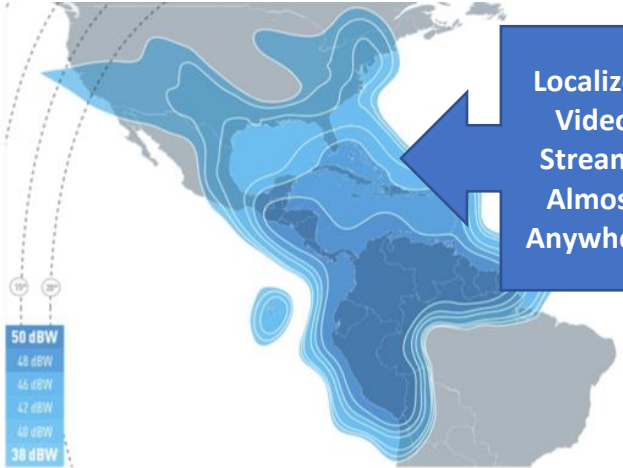

BASIN STREET TECHNOLOGIES, INC.

Serving the Global Need for Content, Connectivity & Security

BROADBAND INTERNET

Middle Earth Orbit (MEO)

ViaSat MEO Internet

Low Earth Orbit (LEO)

Starlink LEO Internet

Ship & Maritime Cybersecurity

Ship Cybersecurity for Port Security

Localized Video Streams Almost Anywhere

Friendly Design
Knows Faces of Pre-Registered Users

Sends Alerts on Fevers & Guns

Low Cost High-speed Internet Almost Anywhere

A Tool to Manage Large Emergency Zones: DHS Best Practice Compliant