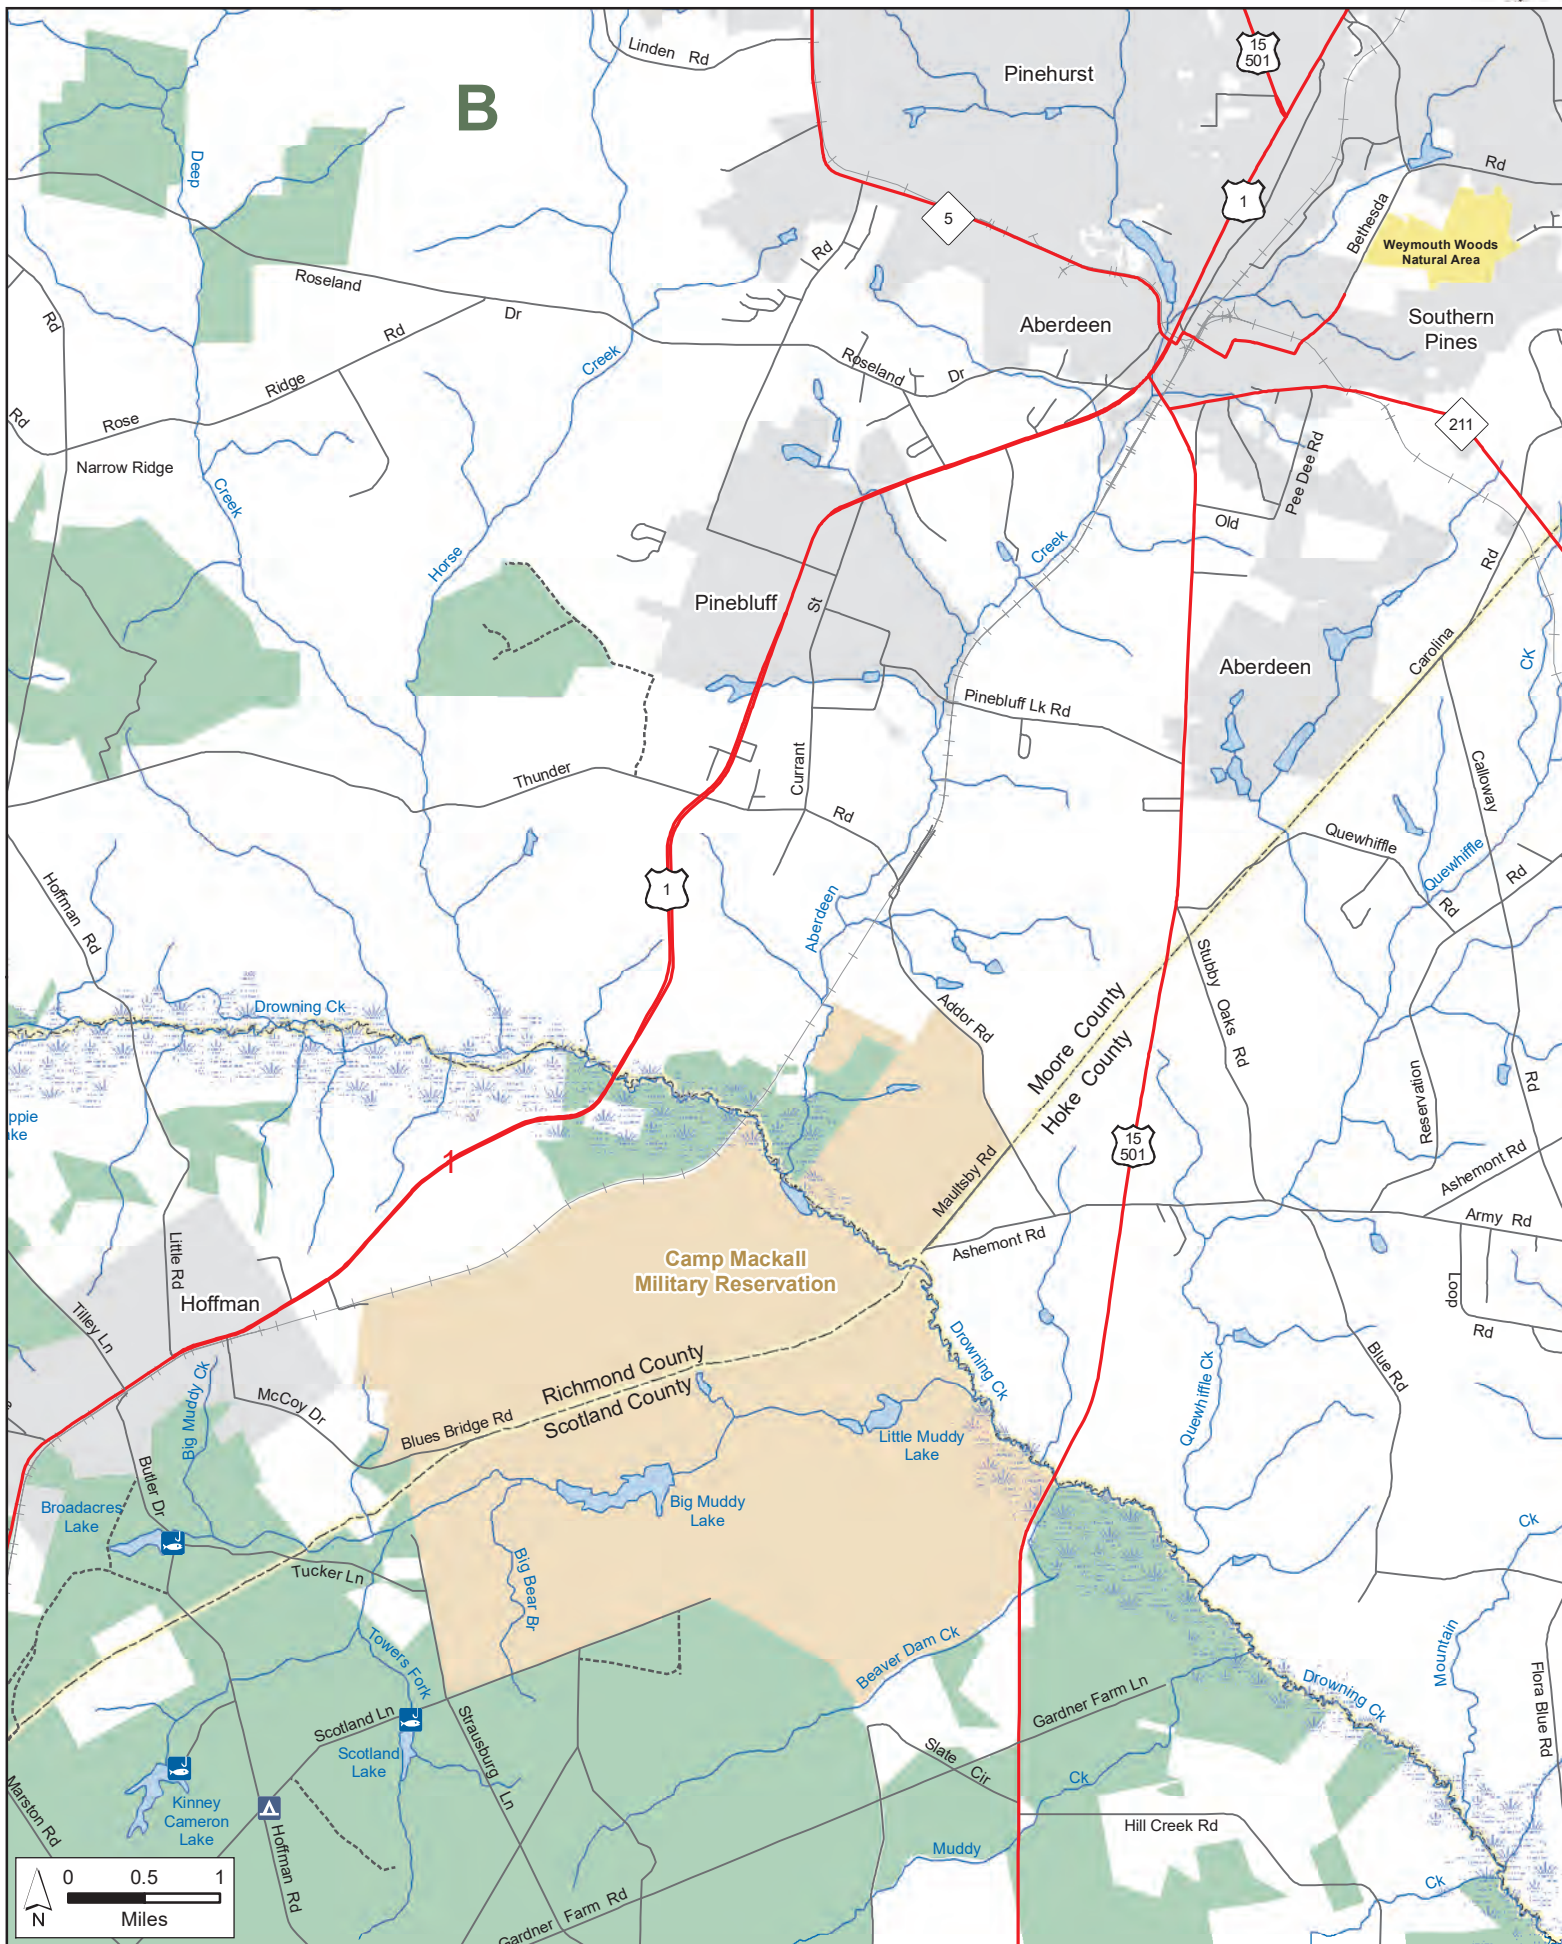

SANDHILLS GAME LAND

N.C. Wildlife Resources Commission
 Hoke, Moore, Richmond and Scotland Counties (65,028 total acres)

Guide to Maps

- | | | |
|--------------------------|----------------|-----------------------|
| Disabled Sportsman Blind | Secondary Road | Game Land Type |
| Designated Camping Area | Trail | Game Land |
| Public Shooting Range | State Park | Safety Zone |
| WRC Boating Access Area | Federal Land | Field Trial Grounds |
| Public Fishing Area | | Field Trial Course |

SANDHILLS GAME LAND (continued)

N.C. Wildlife Resources Commission
Hoke, Moore, Richmond and Scotland Counties

SANDHILLS GAME LAND (continued)

N.C. Wildlife Resources Commission
Hoke, Moore, Richmond and Scotland Counties