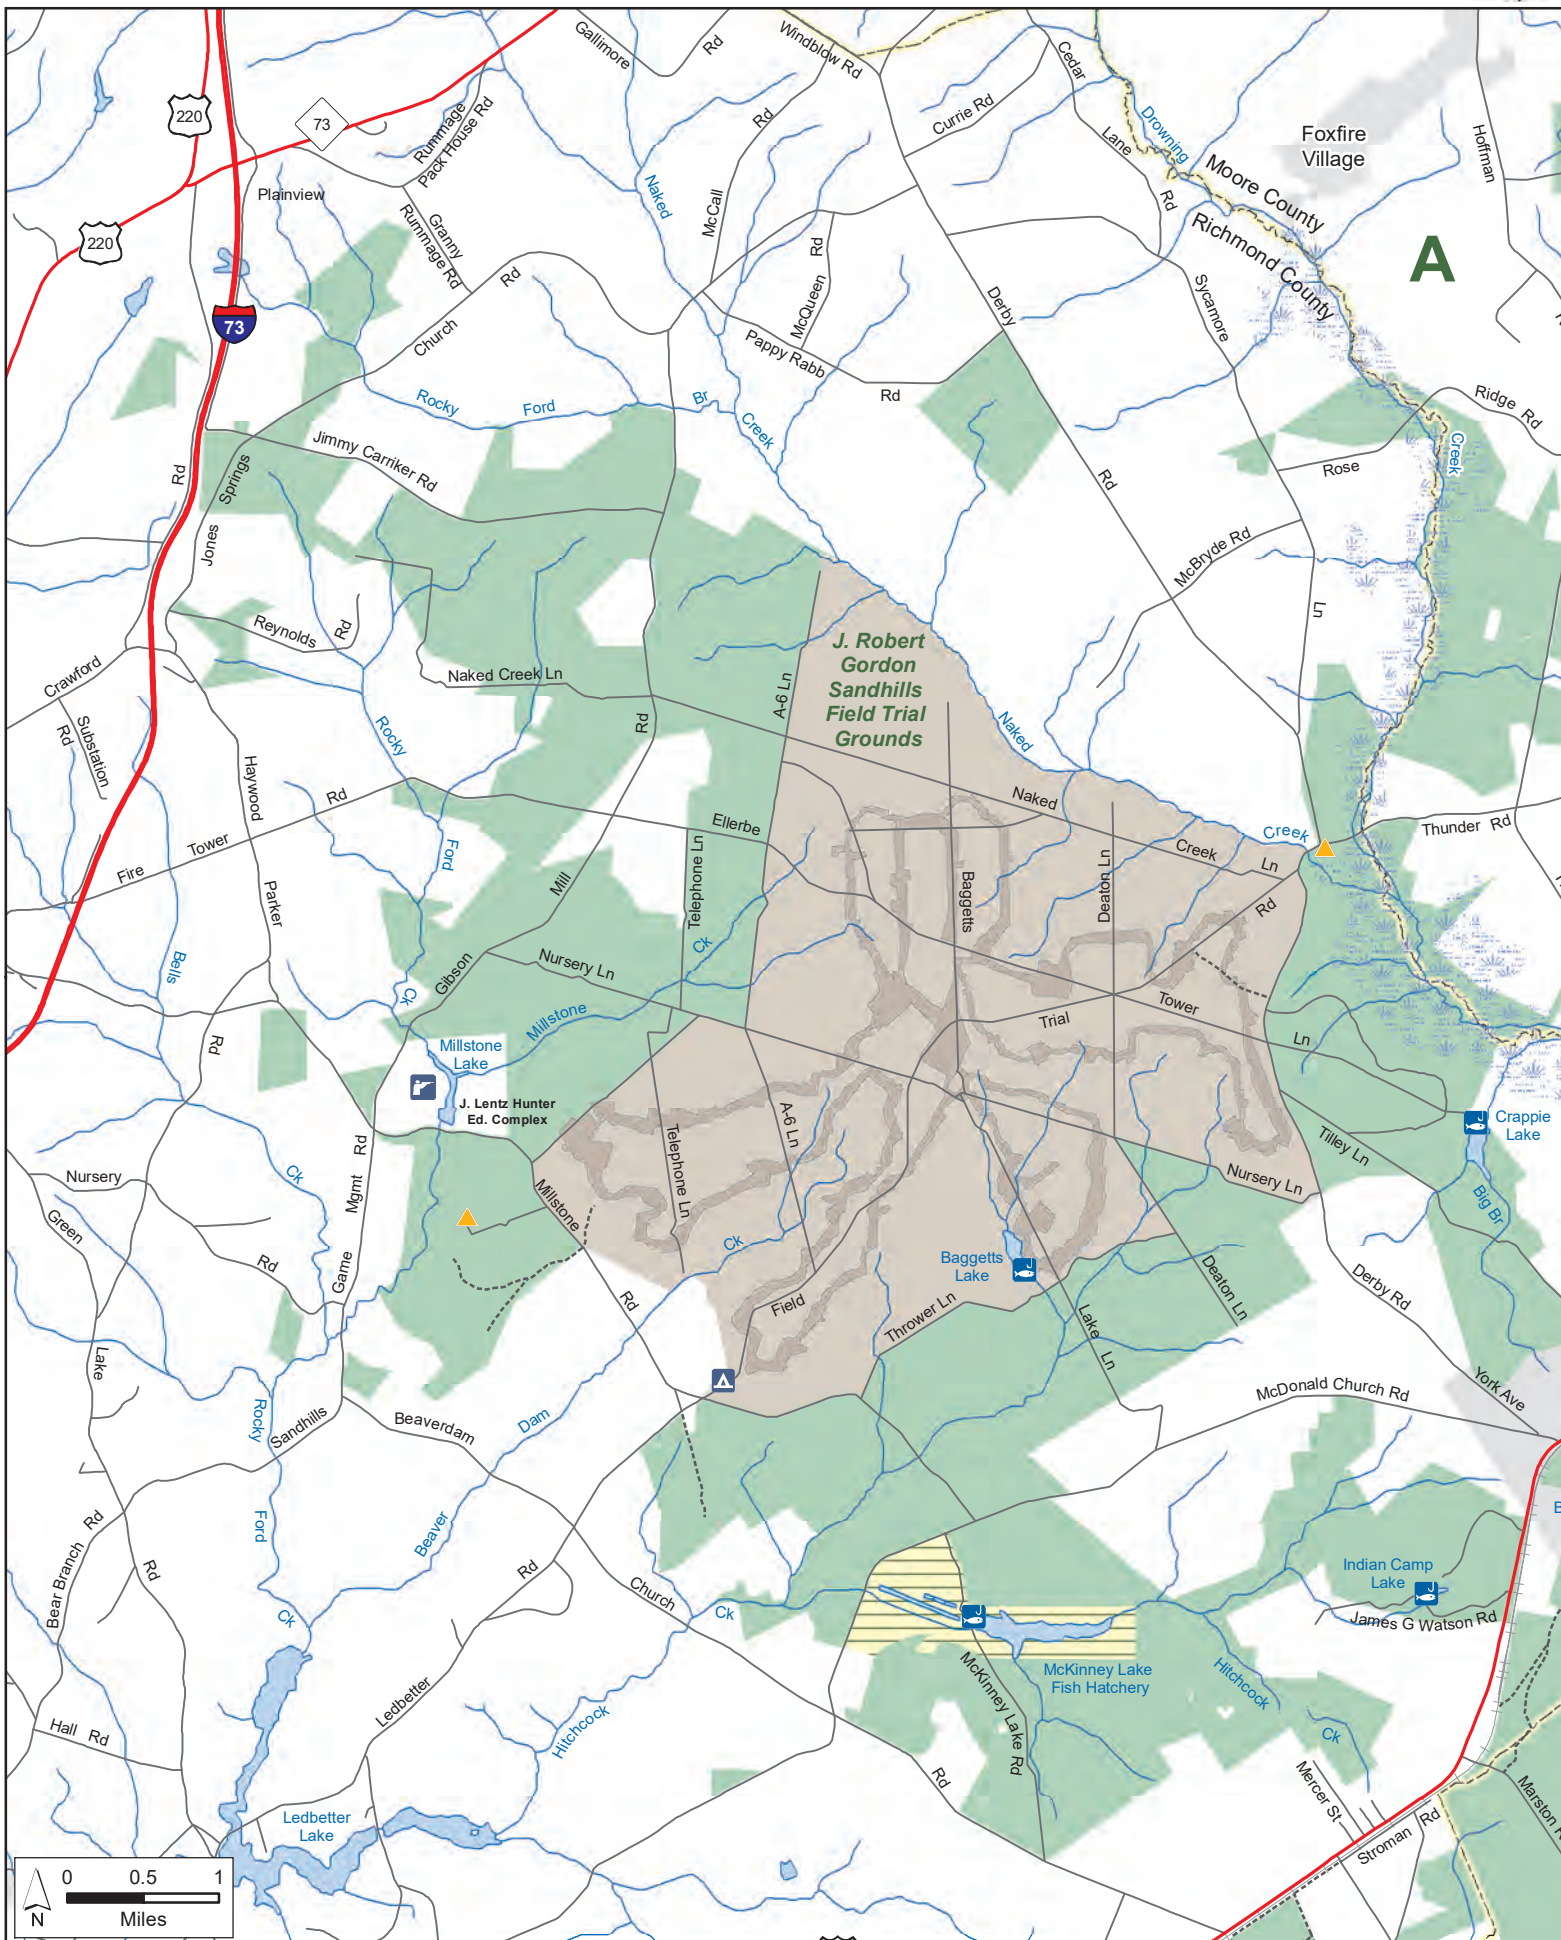

SANDHILLS GAME LAND

N.C. Wildlife Resources Commission
 Hoke, Moore, Richmond and Scotland Counties (65,028 total acres)

Guide to Maps

- | | | |
|--------------------------|----------------|-----------------------|
| Disabled Sportsman Blind | Secondary Road | Game Land Type |
| Designated Camping Area | Trail | Game Land |
| Public Shooting Range | State Park | Safety Zone |
| WRC Boating Access Area | Federal Land | Field Trial Grounds |
| Public Fishing Area | | Field Trial Course |

SANDHILLS GAME LAND (continued)

N.C. Wildlife Resources Commission
Hoke, Moore, Richmond and Scotland Counties

SANDHILLS GAME LAND (continued)

N.C. Wildlife Resources Commission
Hoke, Moore, Richmond and Scotland Counties