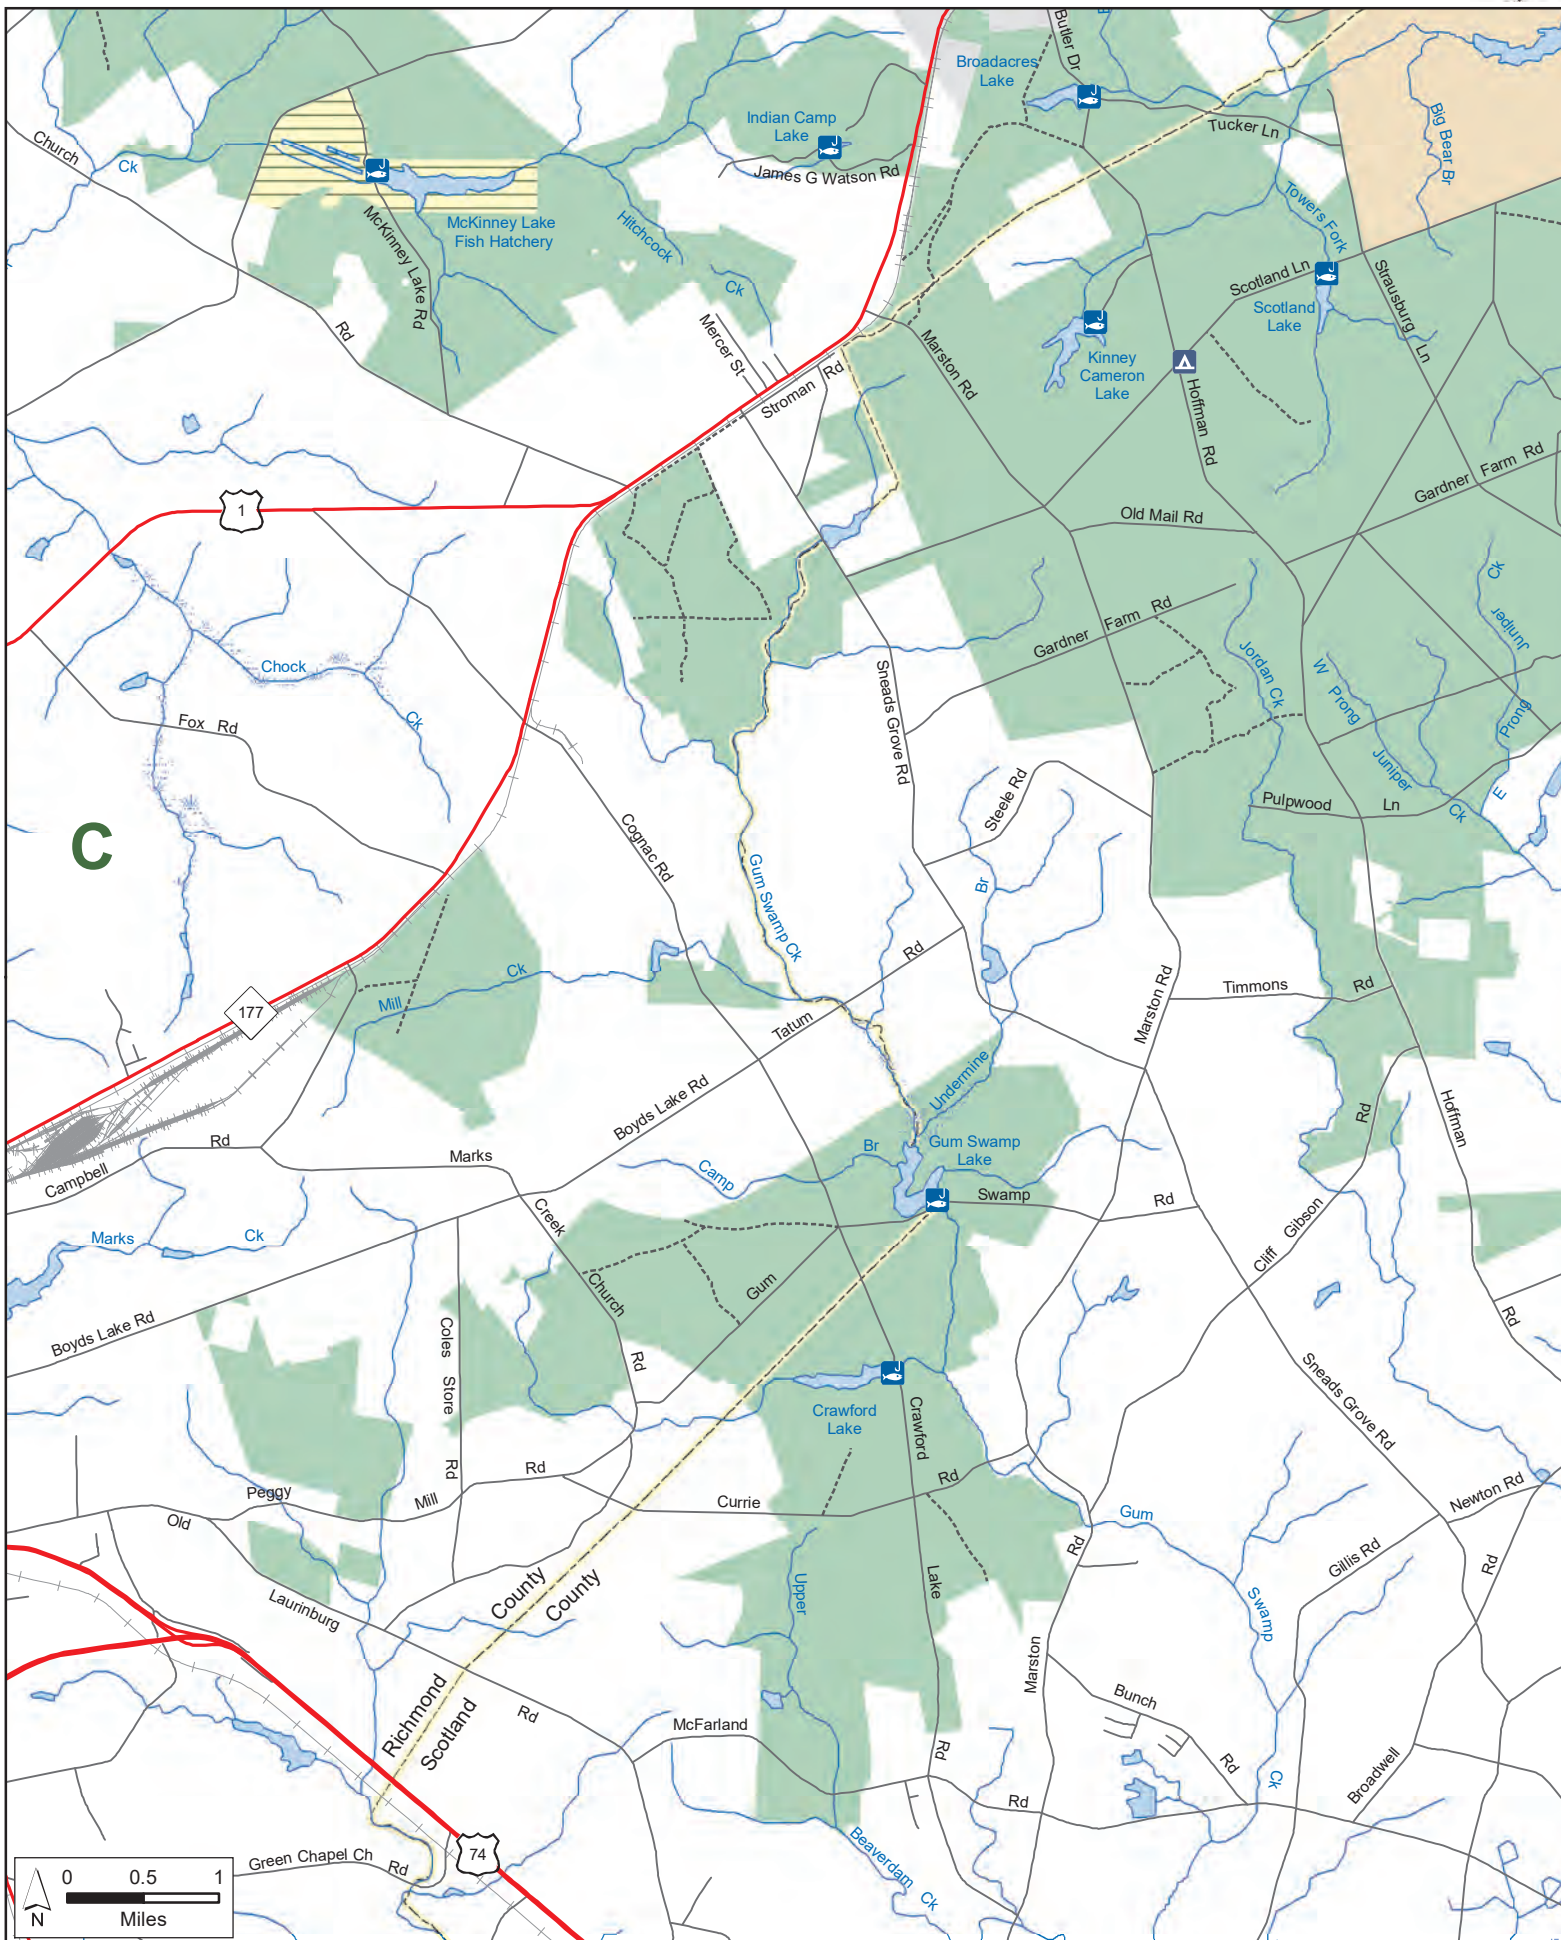

SANDHILLS GAME LAND

N.C. Wildlife Resources Commission
 Hoke, Moore, Richmond and Scotland Counties (65,028 total acres)

Guide to Maps

- | | | |
|--------------------------|----------------|-----------------------|
| Disabled Sportsman Blind | Secondary Road | Game Land Type |
| Designated Camping Area | Trail | Game Land |
| Public Shooting Range | State Park | Safety Zone |
| WRC Boating Access Area | Federal Land | Field Trial Grounds |
| Public Fishing Area | | Field Trial Course |

SANDHILLS GAME LAND (continued)

N.C. Wildlife Resources Commission
Hoke, Moore, Richmond and Scotland Counties

SANDHILLS GAME LAND (continued)

N.C. Wildlife Resources Commission
Hoke, Moore, Richmond and Scotland Counties