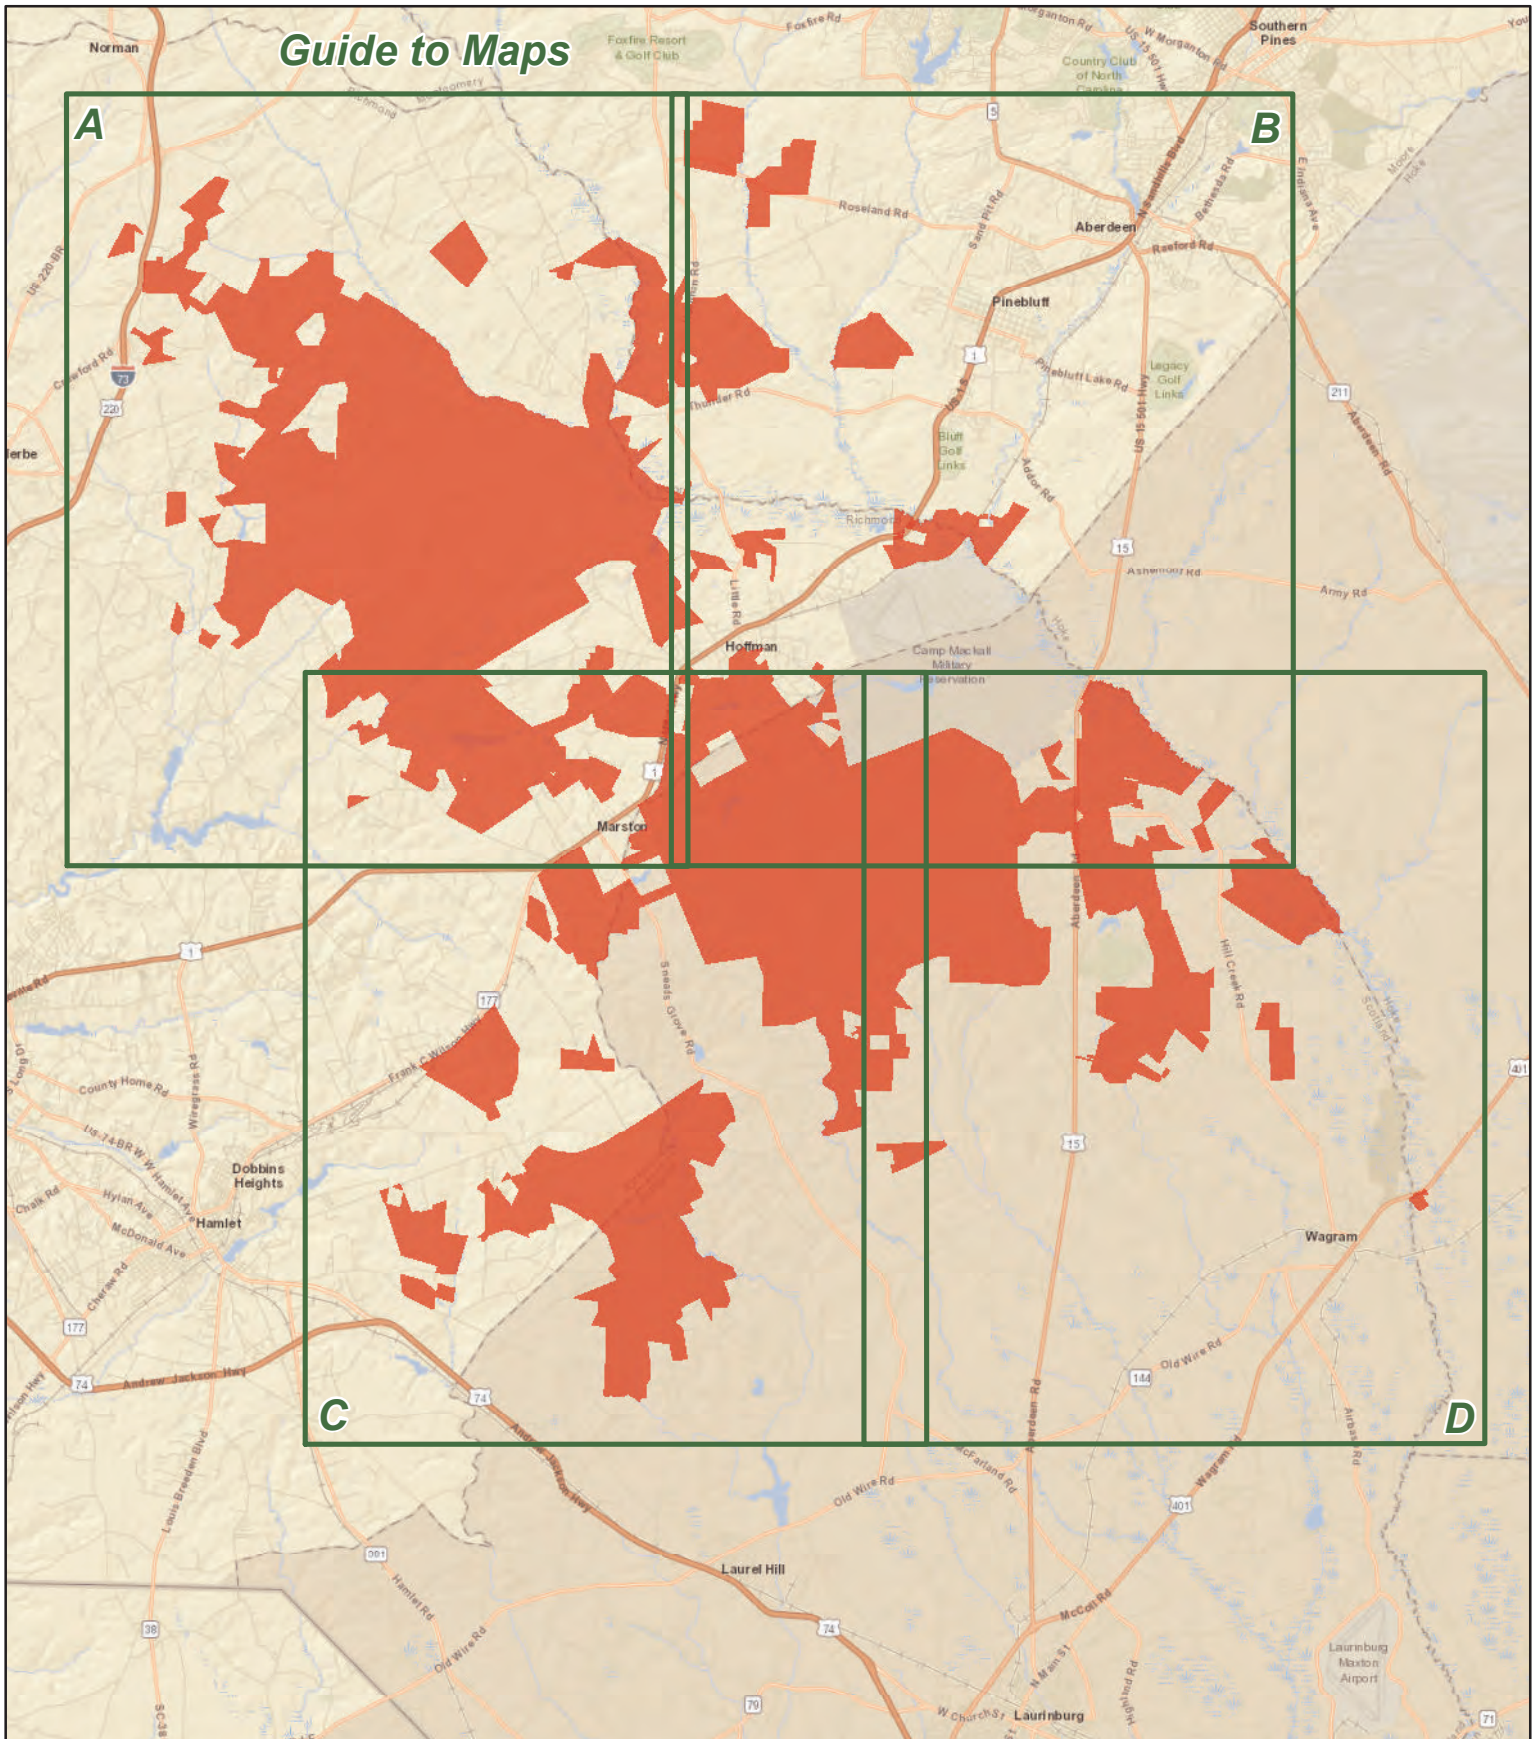

SANDHILLS GAME LAND

N.C. Wildlife Resources Commission
 Hoke, Moore, Richmond and Scotland Counties (65,028 total acres)

Guide to Maps

- | | | |
|--------------------------|----------------|-----------------------|
| Disabled Sportsman Blind | Secondary Road | Game Land Type |
| Designated Camping Area | Trail | Game Land |
| Public Shooting Range | State Park | Safety Zone |
| WRC Boating Access Area | Federal Land | Field Trial Grounds |
| Public Fishing Area | | Field Trial Course |

SANDHILLS GAME LAND (continued)

N.C. Wildlife Resources Commission
Hoke, Moore, Richmond and Scotland Counties

SANDHILLS GAME LAND (continued)

N.C. Wildlife Resources Commission
Hoke, Moore, Richmond and Scotland Counties