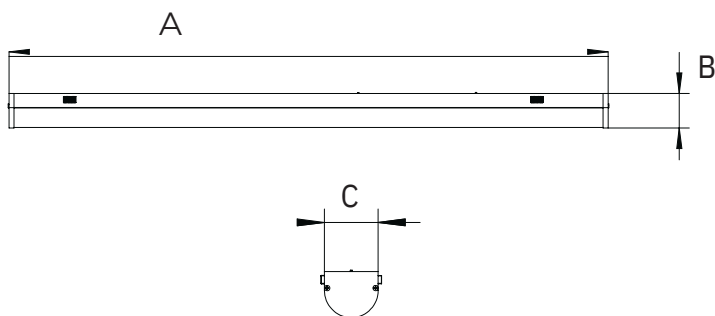

4ft LED Linear Strip Fixture

MW MV MCCT

EGT-LS-4-MW-MV-MCCT
Product ID: PLDQ22KARQAJ

Specifications

- ◆ **Input Voltage:** 120~347VAC
- ◆ **Power Frequency:** 50/60Hz
- ◆ **Power:** 36/40W
- ◆ **Lumen Output:** 5200lm (130lm/w)
- ◆ **CCT:** 4000/5000/5700
- ◆ **CRI:** >82
- ◆ **Power Factor:** >0.95
- ◆ **LED Chip:** SMD2835
- ◆ **Driver:** UL Class 2
- ◆ **Lens:** PC
- ◆ **Beam Angle:** 120°
- ◆ **Operating Temperature:** -20°C-45°C
- ◆ **Dimming:** 0-10V
- ◆ **Certifications/Warranty:** ETL/cETL, DLC
- ◆ **Warranty:** 10 years limited Warranty
- ◆ **L70 Lifespan:** >50,000hrs
- ◆ **Weight:** 3.7lbs
- ◆ **DLC Code:** S-0D2IK7

Dimensions

A = 120cm
B = 6.88cm
C = 8.13cm

Lux Chart

Photometrics