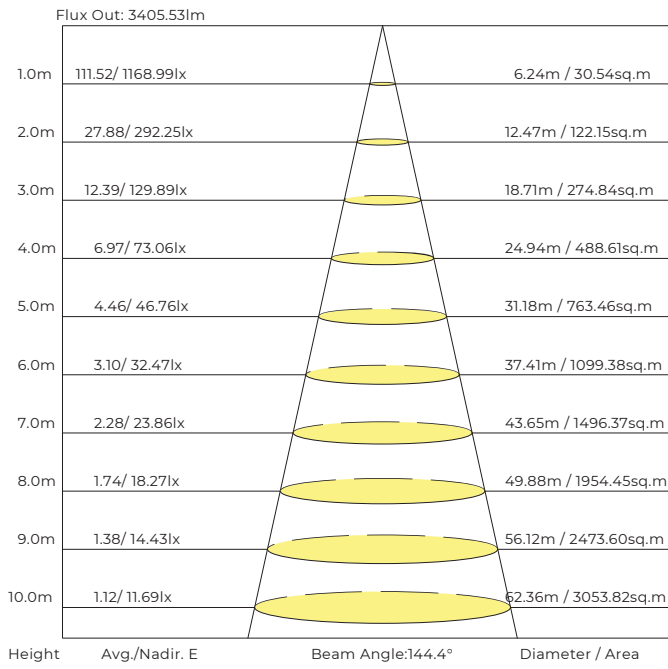

4ft LED Linear Strip Fixture

MW MV MCCT

EGT-LS-4-MW-MV-MCCT
Product ID: PLDQ22KARQAJ

Specifications

- ◆ **Input Voltage:** 120~347VAC
- ◆ **Power Frequency:** 50/60Hz
- ◆ **Power:** 36/40W
- ◆ **Lumen Output:** 5200lm (130lm/w)
- ◆ **CCT:** 4000/5000/5700
- ◆ **CRI:** >82
- ◆ **Power Factor:** >0.95
- ◆ **LED Chip:** SMD2835
- ◆ **Driver:** UL Class 2
- ◆ **Lens:** PC
- ◆ **Beam Angle:** 120°
- ◆ **Operating Temperature:** -20°C-45°C
- ◆ **Dimming:** 0-10V
- ◆ **Certifications/Warranty:** ETL/cETL, DLC
- ◆ **Warranty:** 10 years limited Warranty
- ◆ **L70 Lifespan:** >50,000hrs
- ◆ **Weight:** 3.7lbs
- ◆ **DLC Code:** S-0D2IK7

Dimensions

A = 120cm
B = 6.88cm
C = 8.13cm

Lux Chart

Photometrics