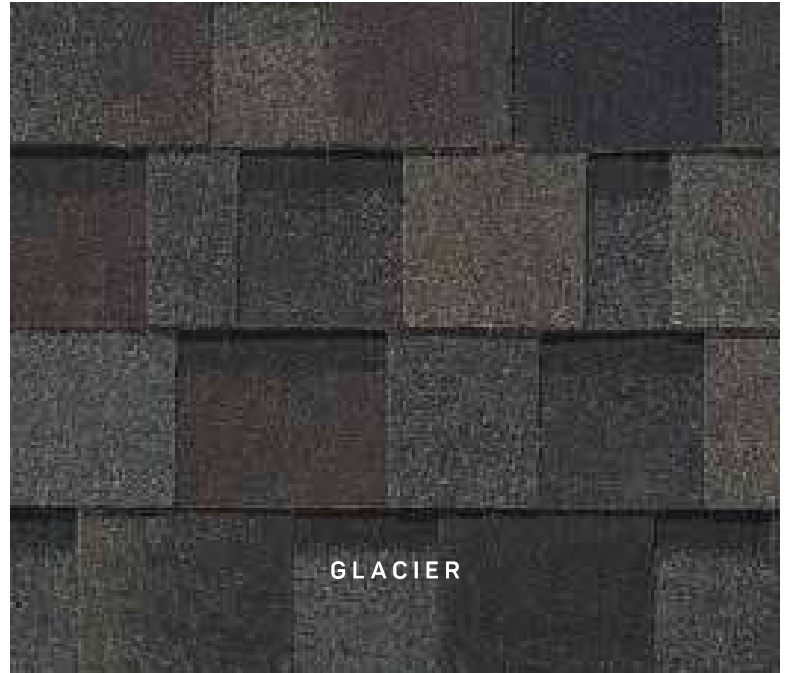

GLACIER

Stately, formal, elegant, traditional.

PERFECT PAIRINGS: Stone, brick, masonry, siding (especially white, dove grey or midnight blue).

GRANITE BLACK

FROSTONE GREY

There's no substitute for the real thing. Before you decide on the perfect color of IKO Dynasty shingles for your home, ask to see several full size shingles and an actual roof installation. Then watch how it changes appearance in varying degrees of sunlight. The color blends are so unusual, so truly spectacular, you have to see them to believe them.