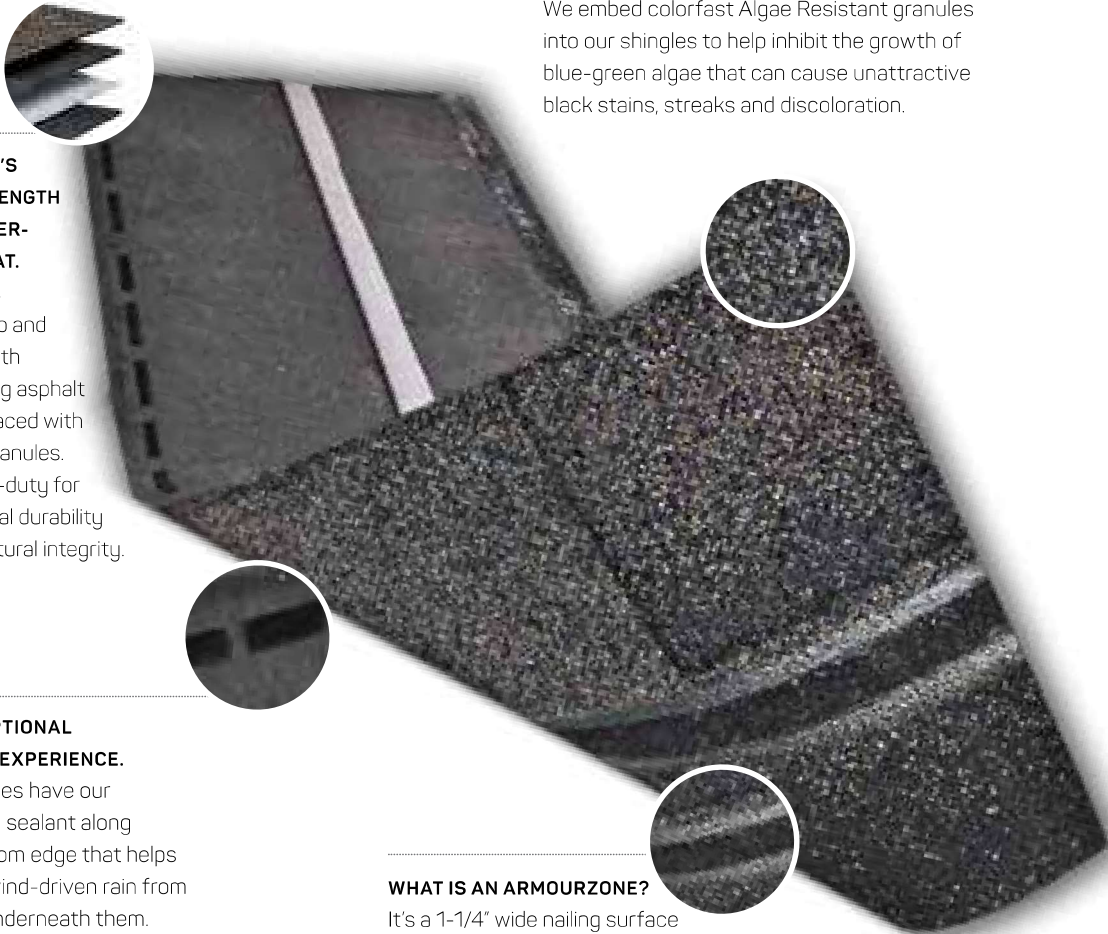

QUALITY YOU CAN FEEL

Pick it up, and feel its weight. IKO Dynasty shingles with ArmourZone are heavy-duty and built with quality in mind.

At IKO, we never take quality for granted. And neither should you.

Take one look at this shingle, and you'll see right away it's different.

DYNASTY'S CORE STRENGTH IS ITS FIBER-GLASS MAT.

Our mat is coated top and bottom with weathering asphalt then surfaced with colored granules. It's heavy-duty for exceptional durability and structural integrity.

AN EXCEPTIONAL BONDING EXPERIENCE.

Our shingles have our Fastlock™ sealant along their bottom edge that helps prevent wind-driven rain from getting underneath them.

When activated by the sun's heat, it gets extra-tacky and creates a strong bond to help ensure maximum protection against wind uplift, blow-off and water penetration.

BUILT-IN ALGAE RESISTANCE.

We embed colorfast Algae Resistant granules into our shingles to help inhibit the growth of blue-green algae that can cause unattractive black stains, streaks and discoloration.

WHAT IS AN ARMOURZONE?

It's a 1-1/4" wide nailing surface for correct nail placement reinforced by a tear-resistant, woven band that provides even more fastening strength over a wider surface area of the shingle. Nails applied in this area are optimally positioned to help resist nail pull-through and shingle blow-off, even in high winds.