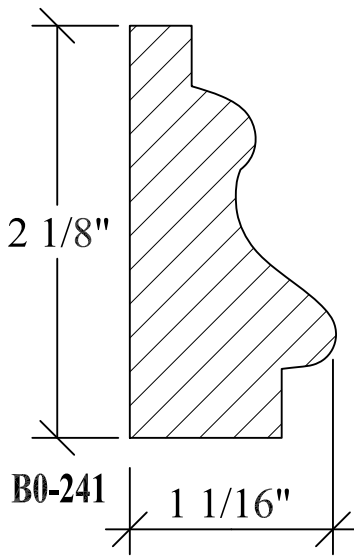

Base & Base Caps