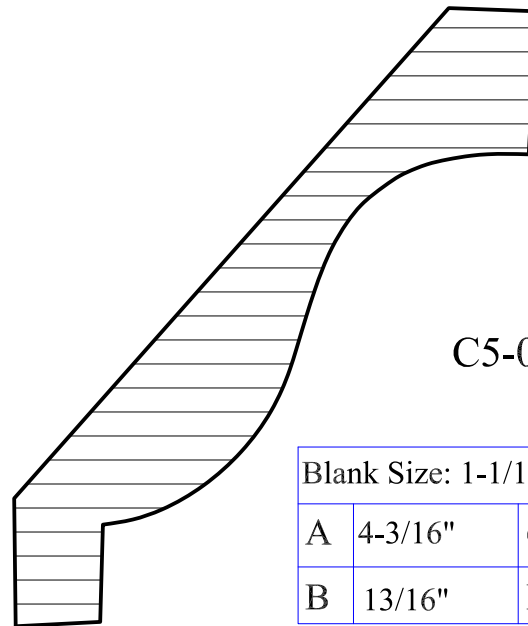

Crown Moulding

C5-008

Blank Size: 1-5/16"x 4"			
A	3-5/8"	C	2-5/8"
B	1-1/8"	D	2-1/2"

C5-009

Blank Size: 1-3/16"x 4-9/16"			
A	4-1/16"	C	2-1/8"
B	15/16"	D	3-1/2"

C5-010

Blank Size: 1-1/16"x 2-3/4"			
A	2-3/8"	C	1-1/2"
B	13/16"	D	1-15/16"