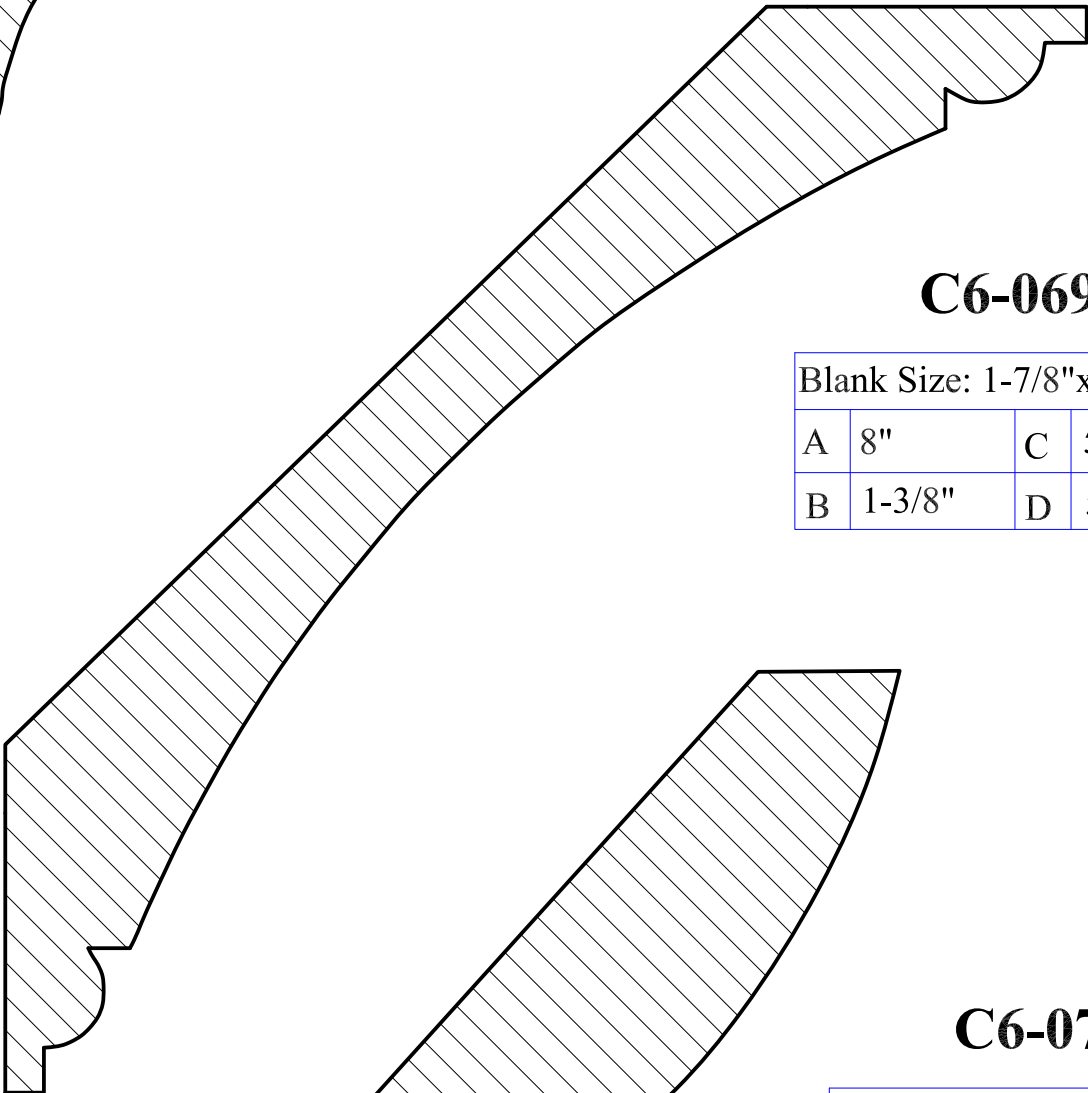

C6-066

Blank Size: 1"x 3-13/16"			
A	3-9/16"	C	2-1/2"
B	3/4"	D	2-9/16"

C6-067

Blank Size: 1-1/2"x 4-3/4"			
A	4-1/2"	C	2-5/8"
B	1-1/4"	D	3-11/16"

Crown Moulding

C6-068

Blank Size: 1-1/8"x 3-1/4"			
A	3"	C	1-7/8"
B	7/8"	D	2-1/2"