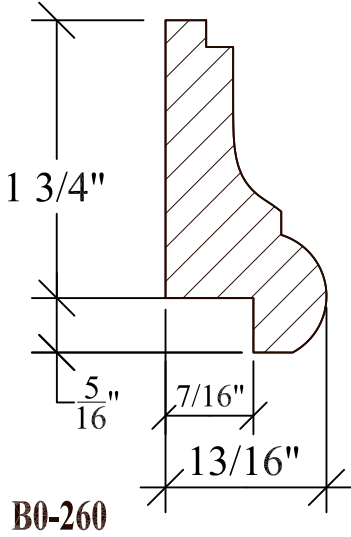

Base & Base Caps