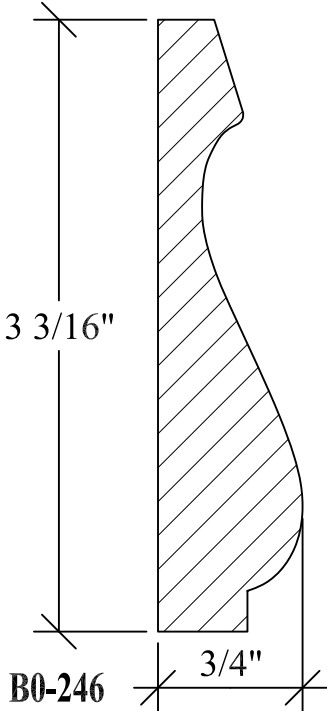

Base & Base Caps