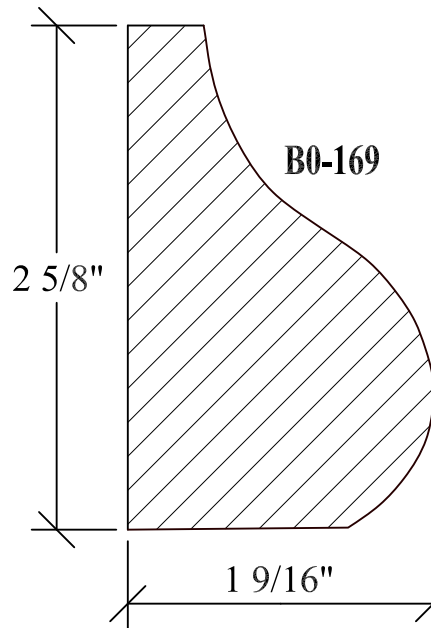

Base & Base Caps

B0-169