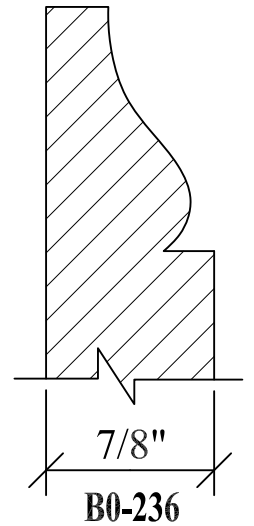

Base & Base Caps