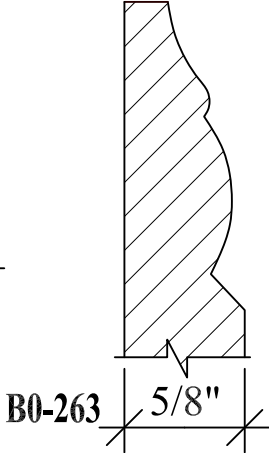

Base & Base Caps