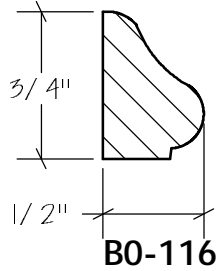

B0-115

B0-116