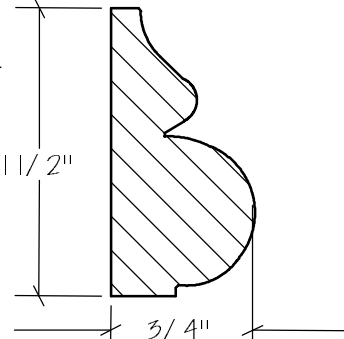

Base&BaseCaps

B0-046