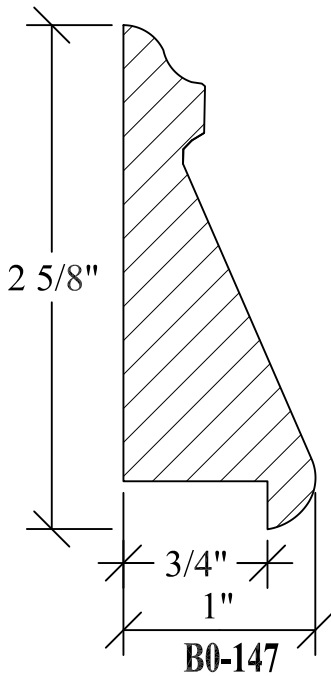

Base & Base Caps