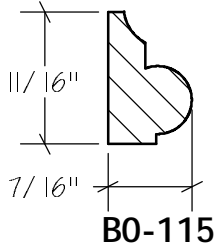

Base&BaseCaps

B0-115

R0-006

R0-005

R0-003