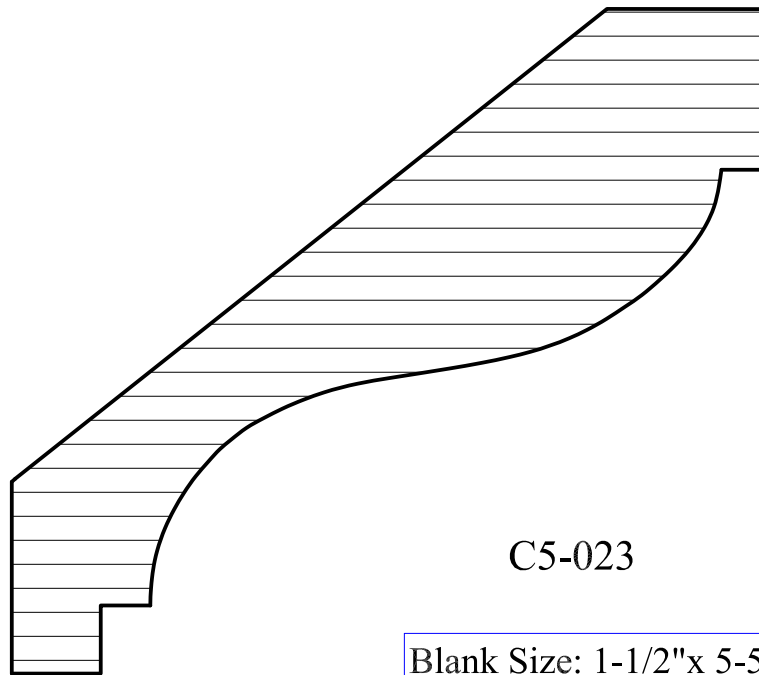

C5-020

Blank Size: 1-3/16"x 4-1/8"			
A	3-3/4"	C	2-1/8"
B	15/16"	D	3-1/8"

C5-021

Blank Size: 1-3/8"x 4-3/4"			
A	4-9/16"	C	2-7/8"
B	1-1/16"	D	3-1/2"

Crown Moulding

C5-022

Blank Size: 1-1/2"x 5-1/2"

A	5-1/8"	C	3-3/8"
B	1-1/4"	D	3-3/4"