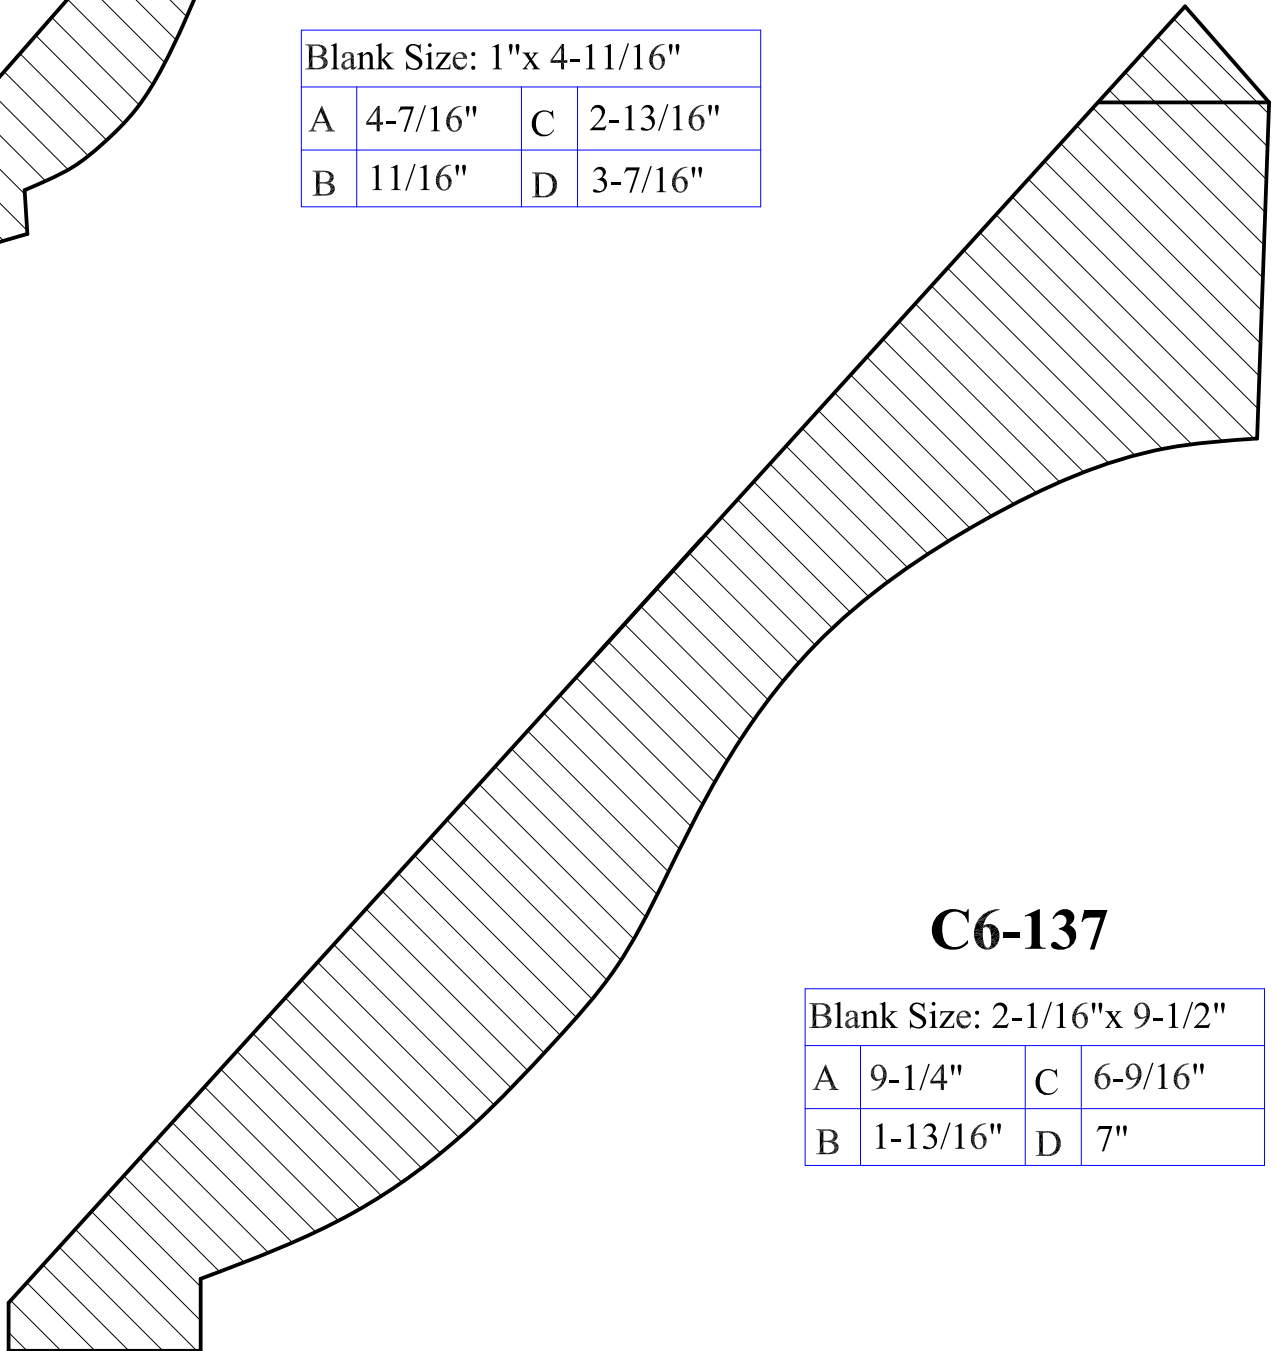

A	5-9/16"	C	3-13/16"
B	1-1/4"	D	4"

Crown Moulding

C6-136

Blank Size: 1"x 4-11/16"

A	4-7/16"	C	2-13/16"
B	11/16"	D	3-7/16"

C6-137

Blank Size: 2-1/16"x 9-1/2"

A	9-1/4"	C	6-9/16"
B	1-13/16"	D	7"