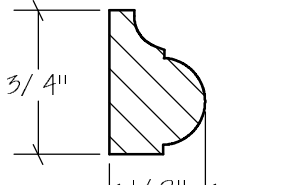

Base&BaseCaps

B0-044