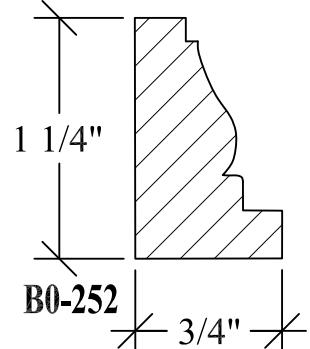

Base & Base Caps