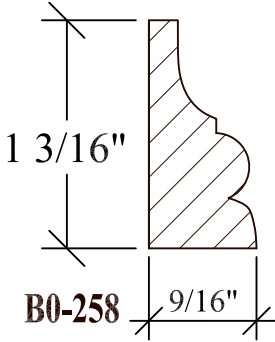

Base & Base Caps