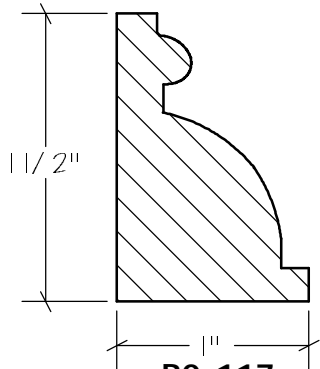

B0-116

B0-117