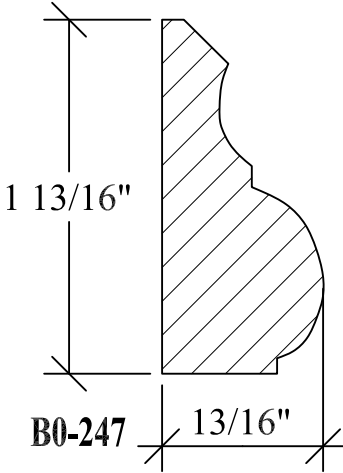

Base & Base Caps