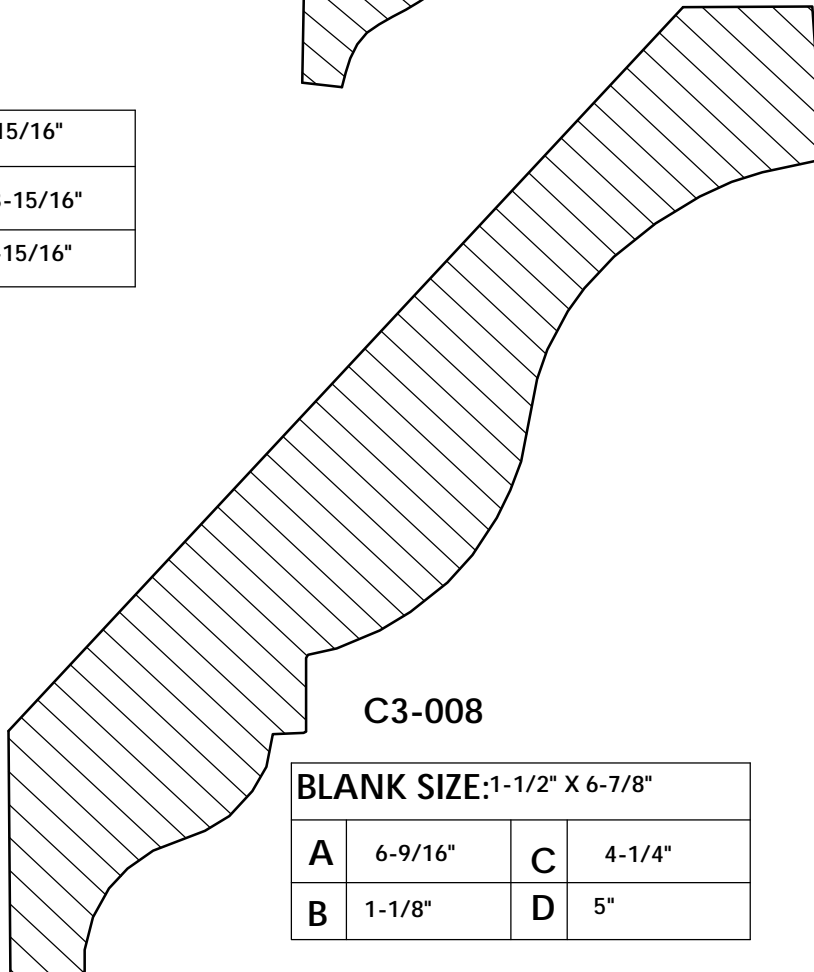

BLANK SIZE: 1-1/8" X 5-1/2"			
A	5-1/4"	C	3-1/2"
B	15/16"	D	3-7/8"

CrownMoulding

C3-006

BLANK SIZE:1-1/4" X 5-15/16"			
A	5-5/8"	C	3-15/16"
B	1"	D	3-15/16"

C3-007

BLANK SIZE:1-1/8" X 5-9/16"			
A	5-5/16"	C	3-3/8"
B	7/8"	D	4-1/16"