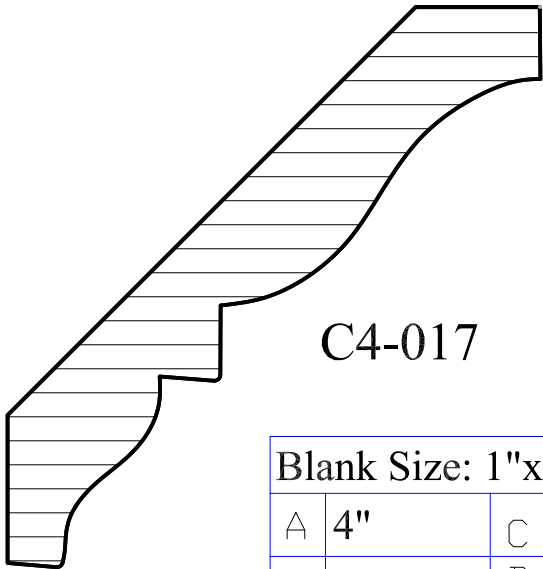

Crown Moulding

C4-013

Blank Size: 15/16"x 2-5/8"			
A	2-5/16"	C	1-7/16"
B	11/16"	D	1-13/16"

C4-014

Blank Size" 1-1/8"x 3-7/8"			
A	3-9/16"	C	2-3/8"
B	7/8"	D	2-5/8"

C4-016

Blank Size: 1-1/8"x 3-7/8"			
A	3-1/2"	C	2-9/16"
B	7/8"	D	2-7/16"