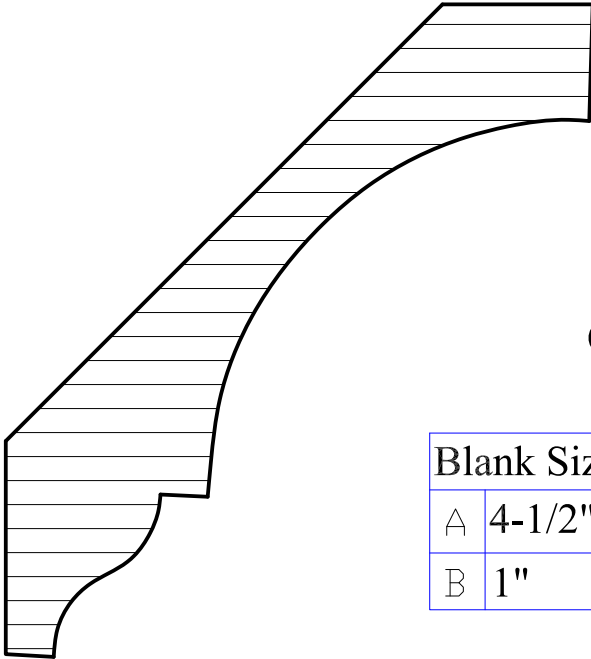

C6-169

Blank Size: 1-5/16"x 6"			
A	5-3/4"	C	3-5/16"
B	1-1/16"	D	4-11/16"

Crown Moulding

C6-170

Blank Size: 1-3/4"x 7"			
A	6-11/16"	C	3-3/4"
B	1-1/2"	D	5-9/16"

C6-171

Blank Size: 1-1/4"x 4-3/4"			
A	4-1/2"	C	3-1/16"
B	1"	D	3-3/8"