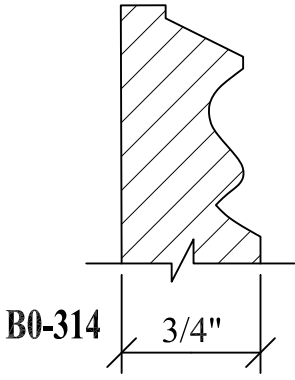

Base & Base Caps