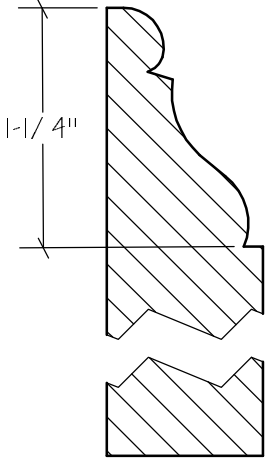

Base&BaseCaps

R0-006

R0-005

R0-003