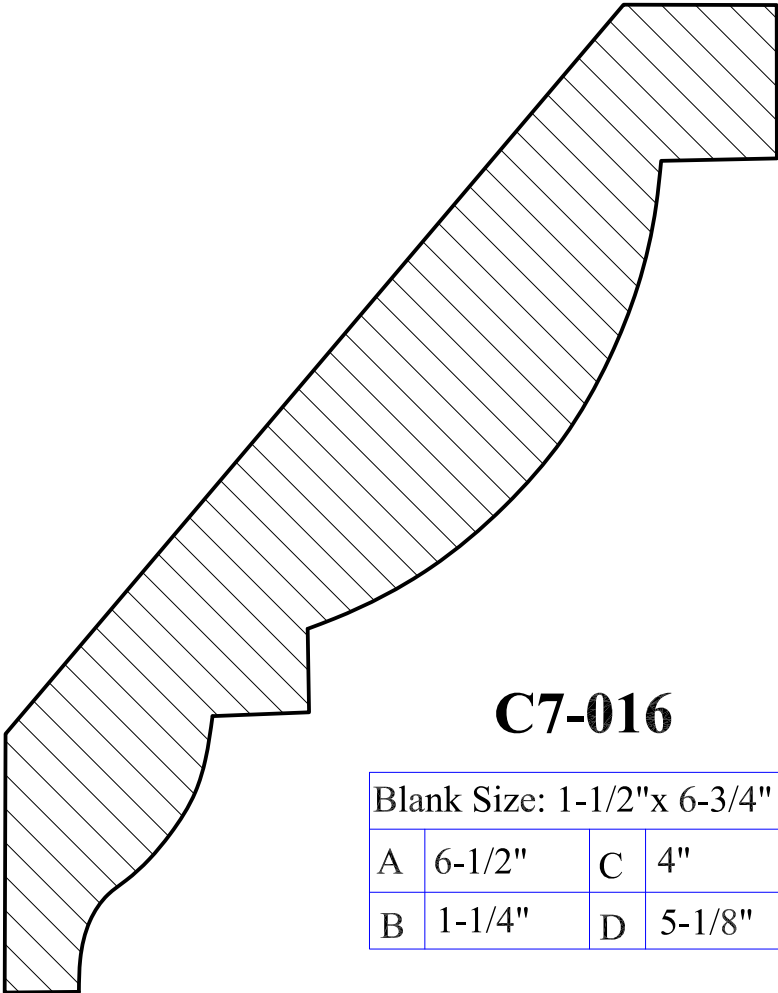

Crown Moulding

C7-013

Blank Size: 1-1/8"x 3-11/16"			
A	3-7/16"	C	2-1/2"
B	7/8"	D	2-5/16"

C7-014

Blank Size: 1-1/16"x 4-1/8"			
A	3-7/8"	C	2-5/16"
B	13/16"	D	3-1/8"

C7-015

Blank Size: 1-1/8"x 3-3/4"			
A	3-3/8"	C	2"
B	7/8"	D	2-13/16"