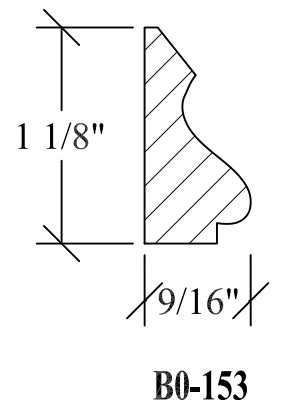

Base & Base Caps