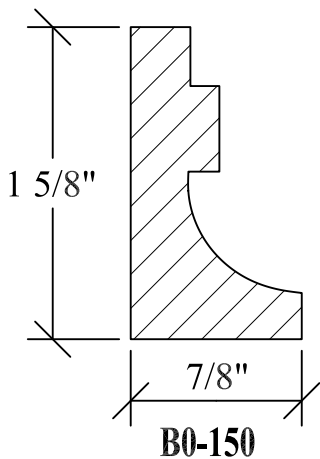

Base & Base Caps