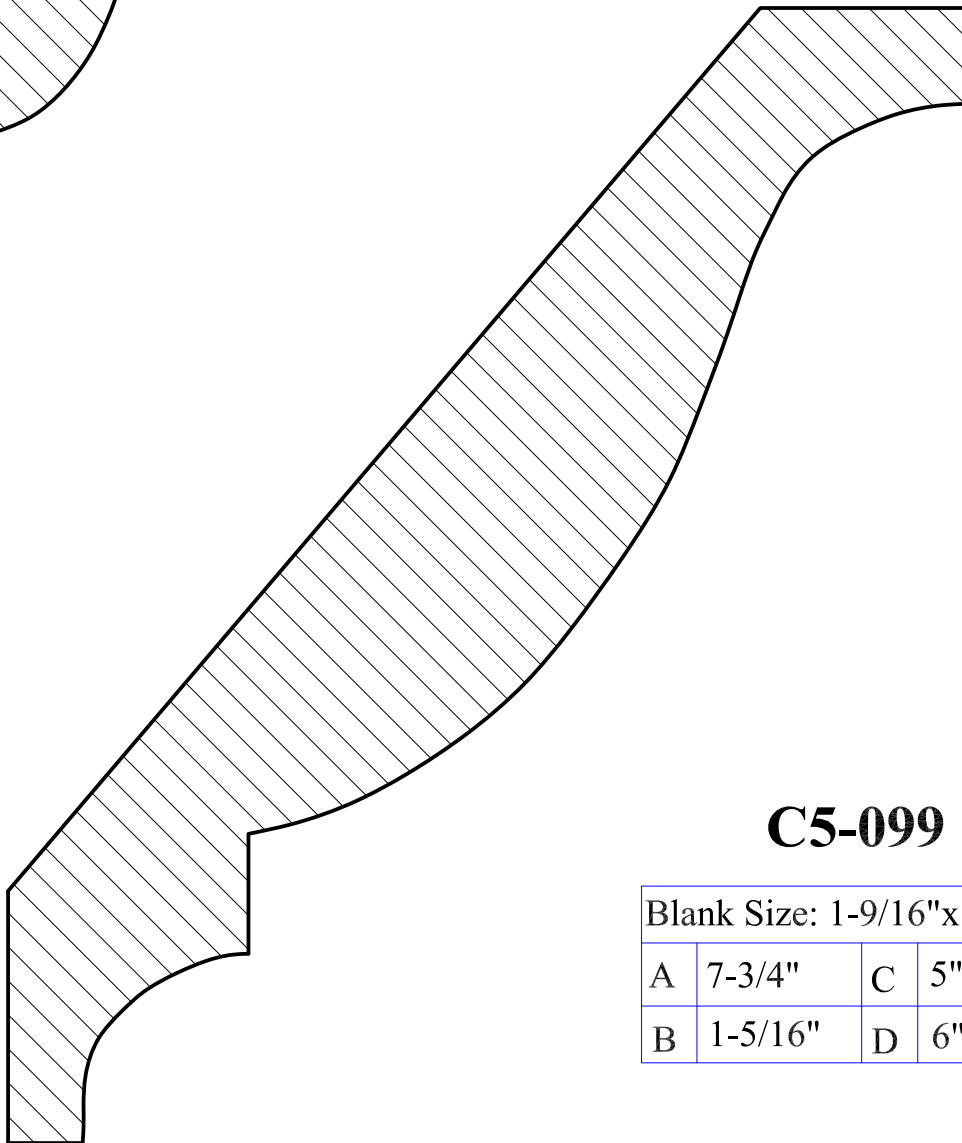

C5-099

Blank Size: 1-9/16"x8"			
A	7-3/4"	C	5"
B	1-5/16"	D	6"