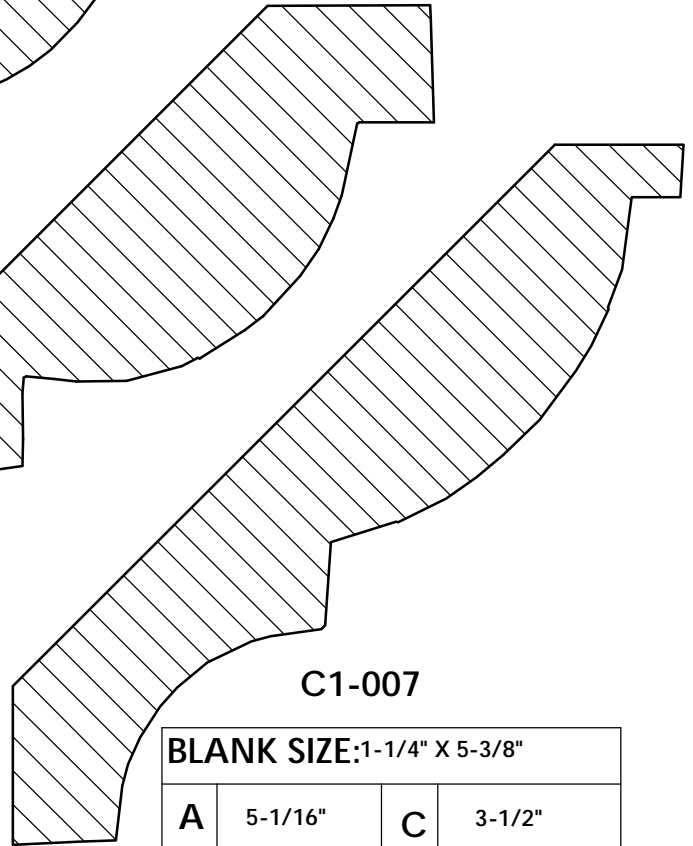

BLANK SIZE:1" X 2-1/8"			
A	1-7/8"	C	1-1/4"
B	3/4"	D	1-7/16"

BLANK SIZE:1" X 2-1/2"			
A	2-1/4"	C	1-5/16"
B	3/4"	D	1-13/16"

BLANK SIZE:15/16" X 2-3/4"			
A	2-1/2"	C	1-3/4"
B	3/4"	D	1-13/16"

BLANK SIZE:1-1/8" X 4-7/16"			
A	4-1/8"	C	3"
B	7/8"	D	2-7/8"

C1-006