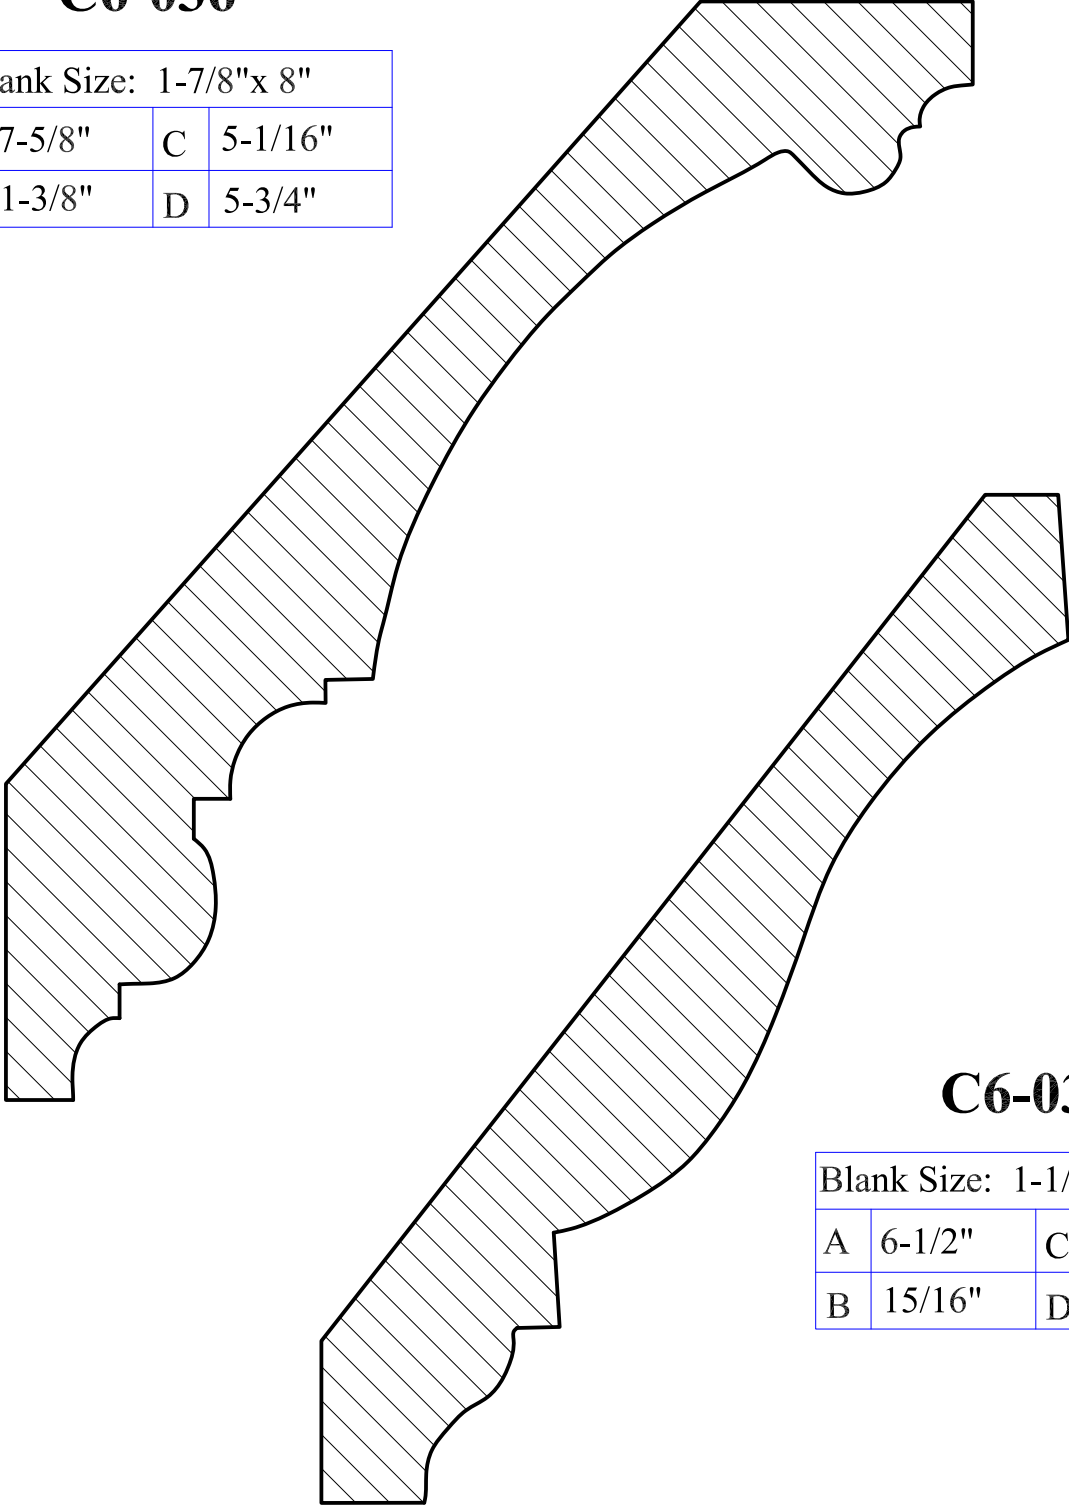

Crown Moulding

C6-036

Blank Size: 1-7/8"x 8"			
A	7-5/8"	C	5-1/16"
B	1-3/8"	D	5-3/4"

C6-037

Blank Size: 1-1/4"x 6-3/4"			
A	6-1/2"	C	3-7/8"
B	15/16"	D	5-1/4"