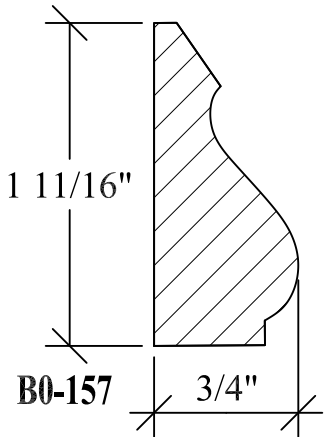

Base & Base Caps