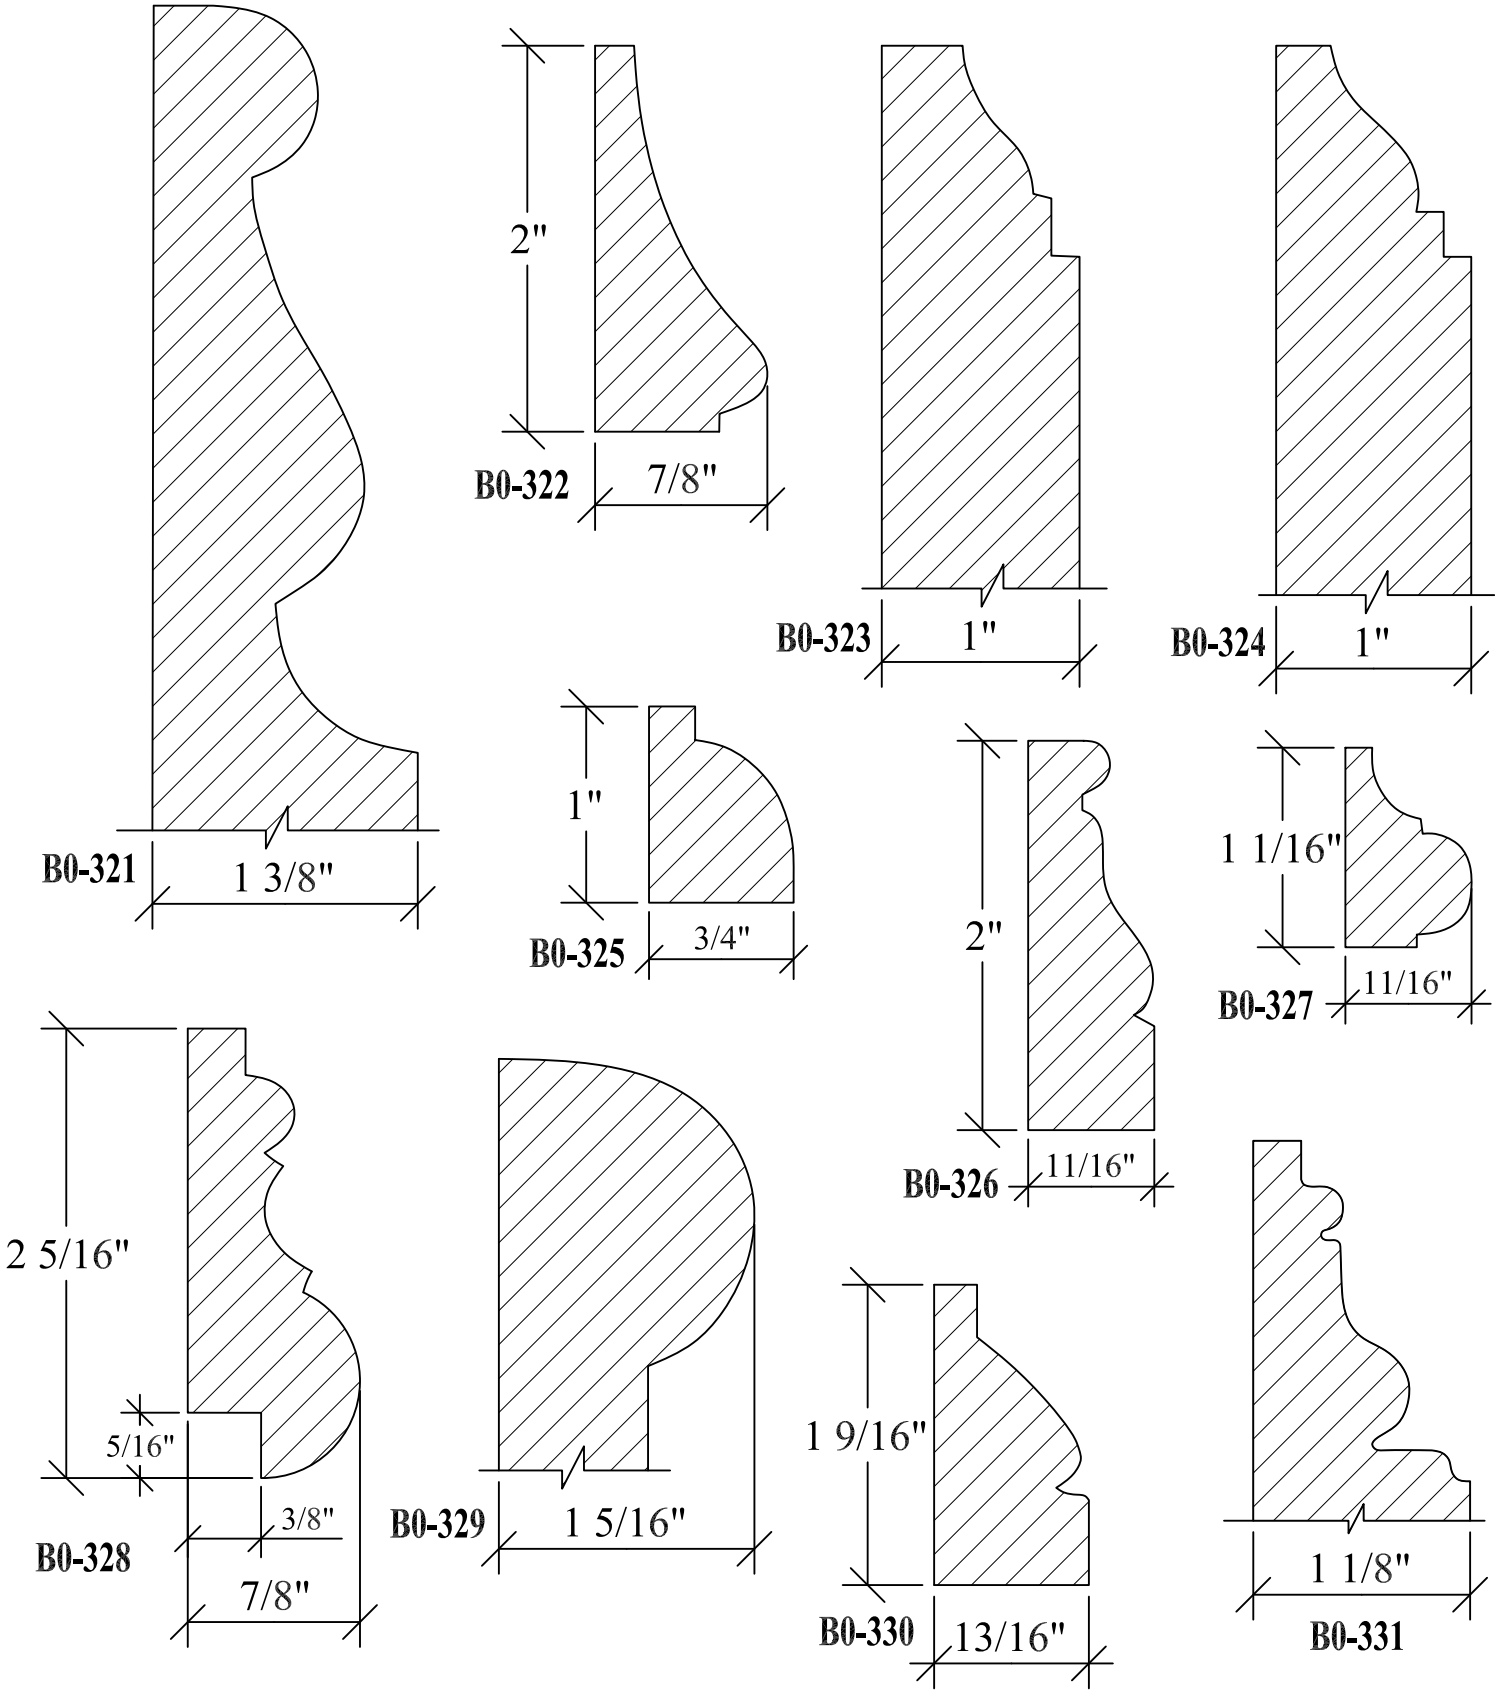

Base & Base Caps