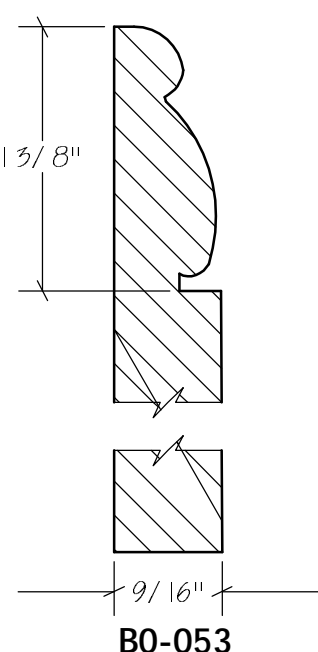

Base&BaseCaps