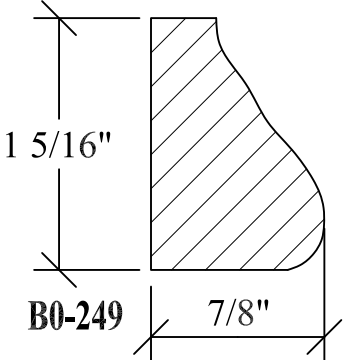

Base & Base Caps