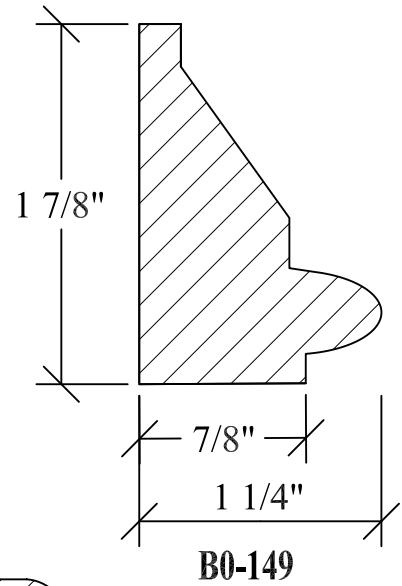

Base & Base Caps