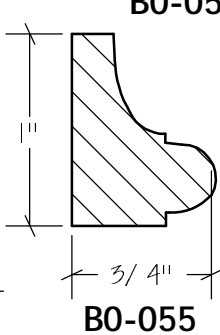

Base&BaseCaps