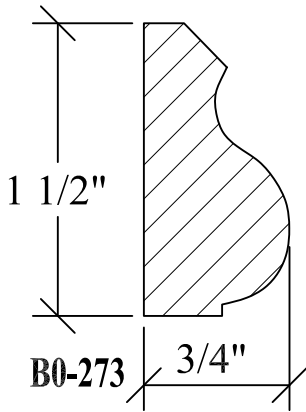

Base & Base Caps