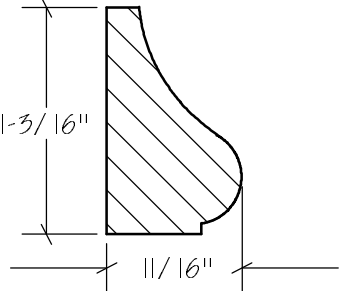

Base&BaseCaps

B0-035