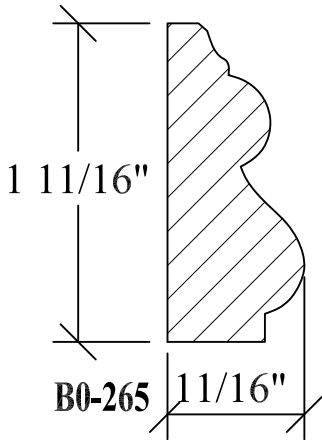

Base & Base Caps