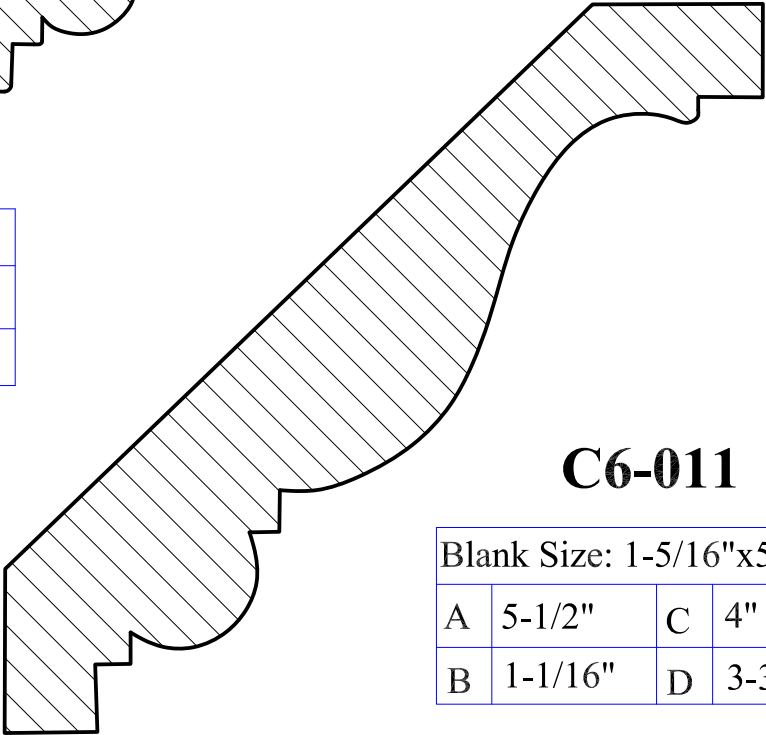

Blank Size: 1"x4-3/8"			
A	4-1/8"	C	3-1/8"
B	3/4"	D	2-5/8"

C6-011