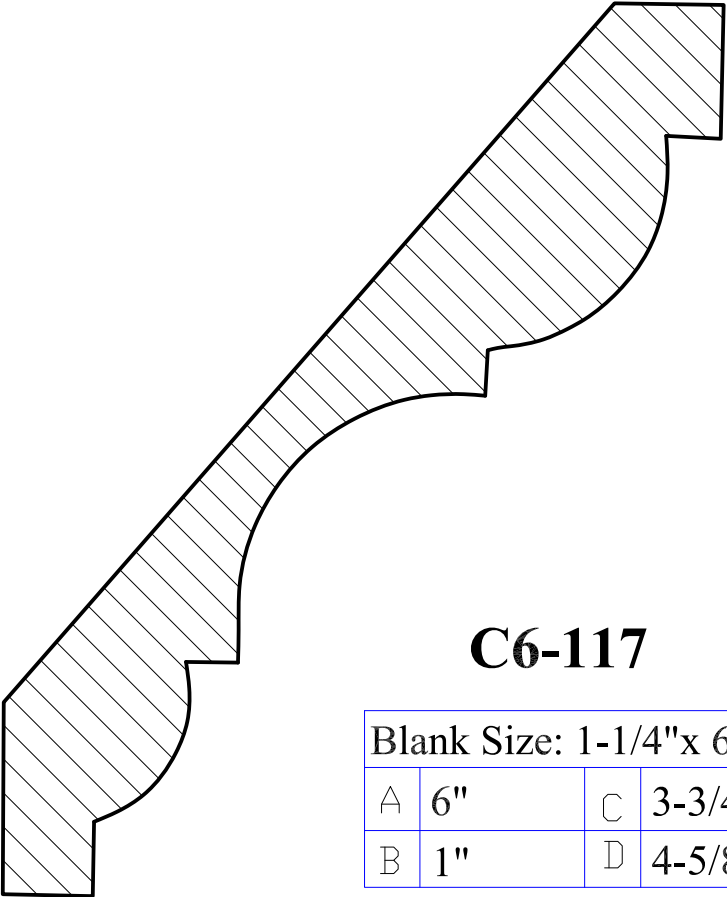

A	3"	C	1-13/16"
B	1-1/8"	D	2-3/8"

Crown Moulding

C6-116

Blank Size: 1"x 2-5/8"			
A	2-1/8"	C	1-9/16"
B	11/16"	D	1-1/2"

C6-118

Blank Size: 1-1/16"x 4"			
A	3-11/16"	C	2-5/8"
B	13/16"	D	2-9/16"

C6-117

Blank Size: 1-1/4"x 6-1/4"			
A	6"	C	3-3/4"
B	1"	D	4-5/8"