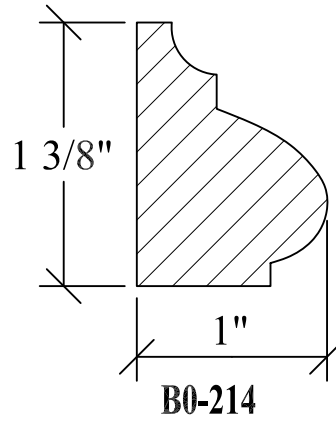

Base & Base Caps