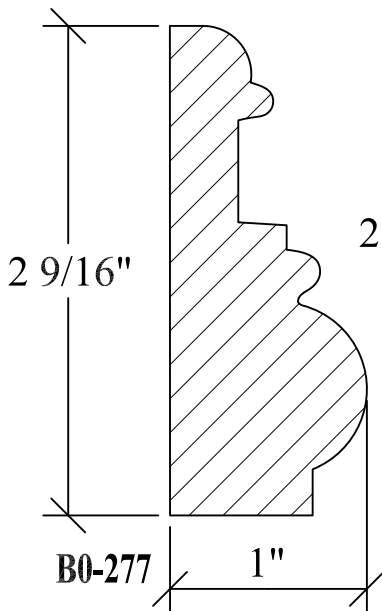

Base & Base Caps