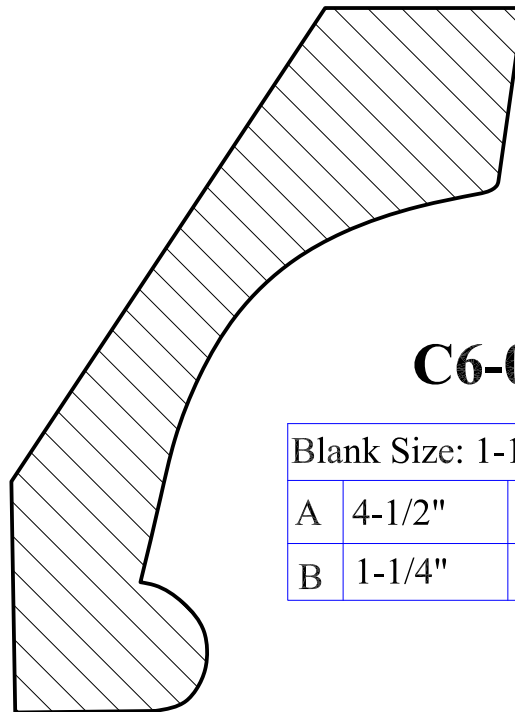

C6-067

Blank Size: 1-1/2"x 4-3/4"			
A	4-1/2"	C	2-5/8"
B	1-1/4"	D	3-11/16"