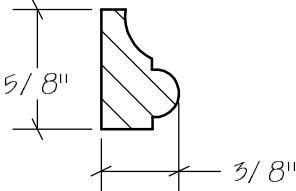

Base&BaseCaps

B0-124

R0-006

R0-005

R0-003