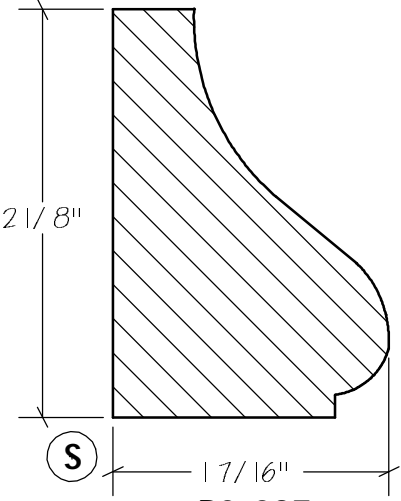

Base&BaseCaps

B0-037