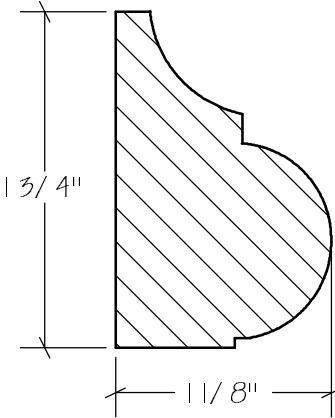

Base&BaseCaps

B0-040