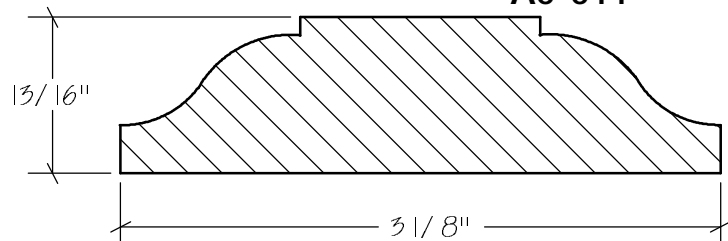

A0-013

B0-004