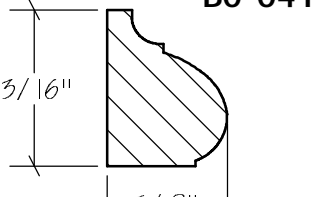

Base&BaseCaps

B0-045