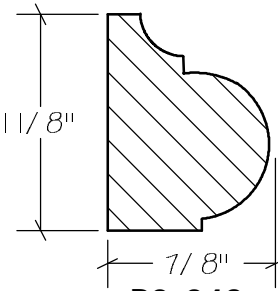

Base&BaseCaps

B0-042