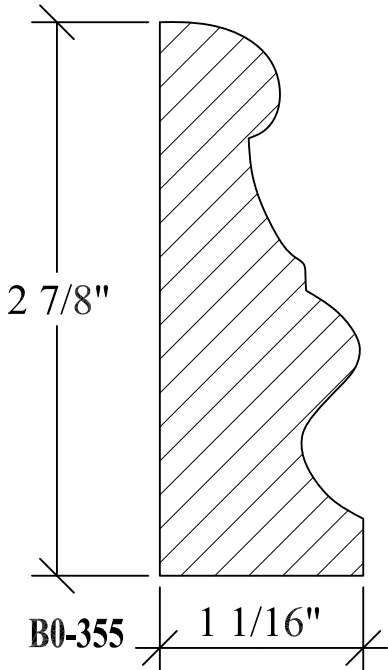

Base & Base Caps