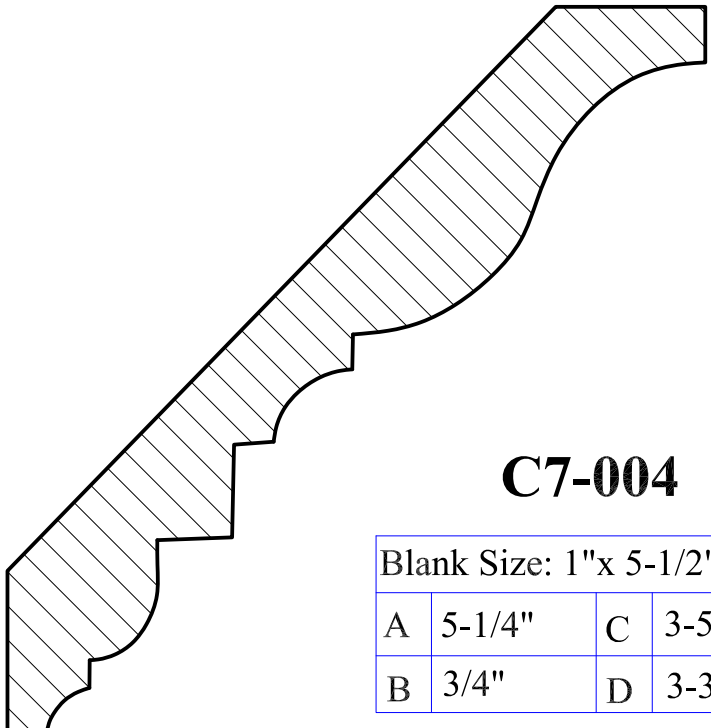

Crown Moulding

C7-001

Blank Size: 1-1/4"x 3"			
A	2-3/4"	C	1"
B	1"	D	2-3/4"

C7-002

Blank Size: 1"x 3"			
A	2-3/4"	C	1-11/16"
B	3/4"	D	2-1/4"

C7-003

Blank Size: 5/8"x 1-1/2"			
A	1-1/4"	C	13/16"
B	3/8"	D	1"

C7-004