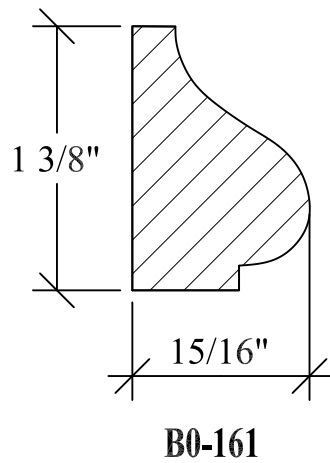

Base & Base Caps