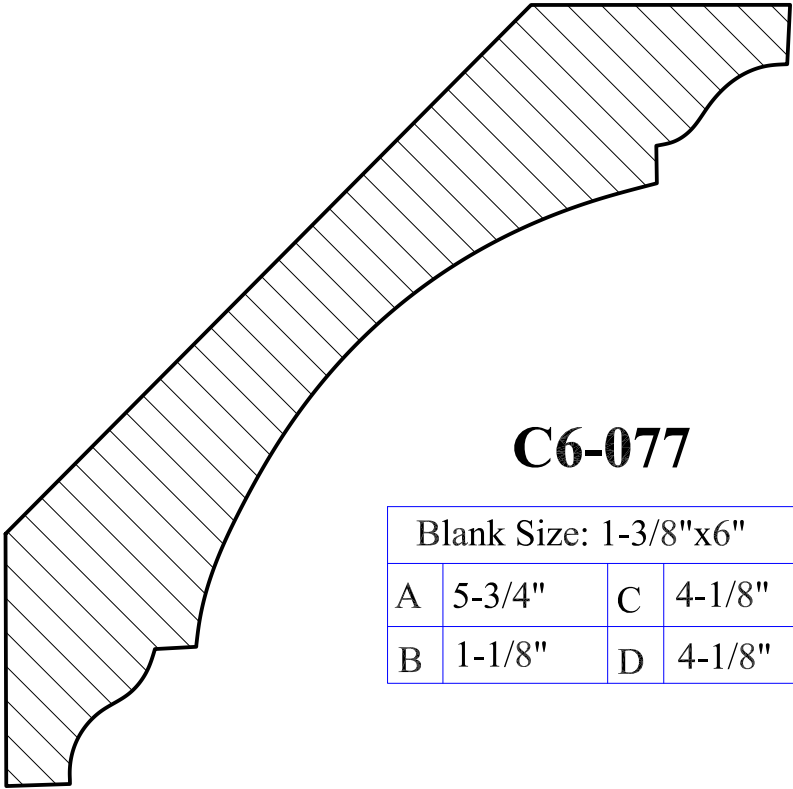

C6-077

Blank Size: 1-3/8"x6"			
A	5-3/4"	C	4-1/8"
B	1-1/8"	D	4-1/8"