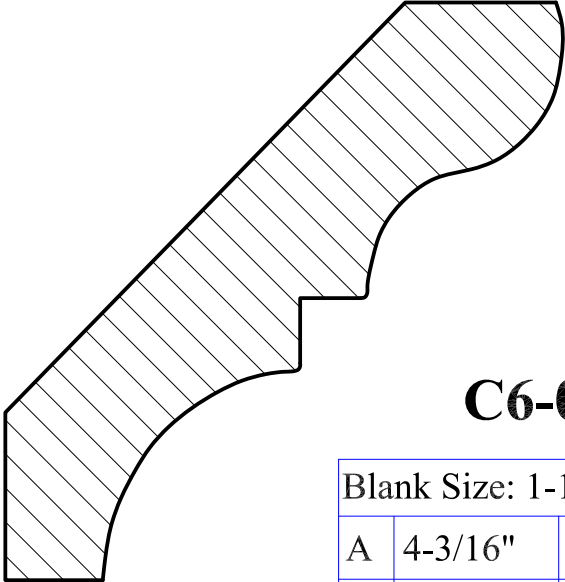

C6-074

Blank Size: 1-1/4"x4-7/16"			
A	4-3/16"	C	3"
B	1"	D	3"