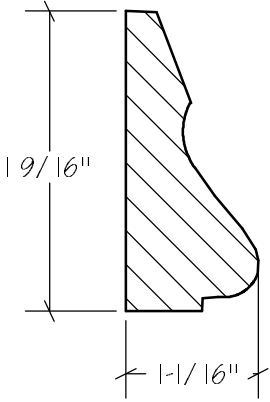

Base&BaseCaps

B0-132

B0-138

B0-140