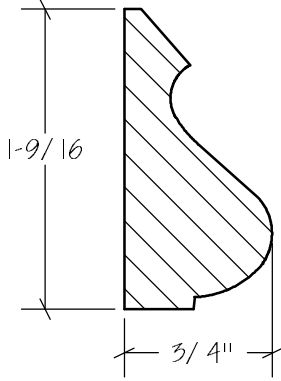

Base&BaseCaps

B0-131

B0-138

B0-140