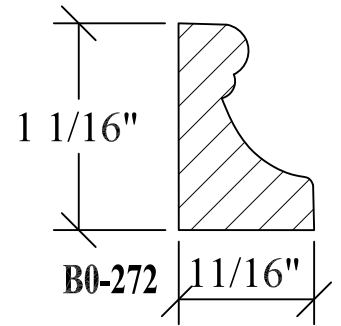

Base & Base Caps