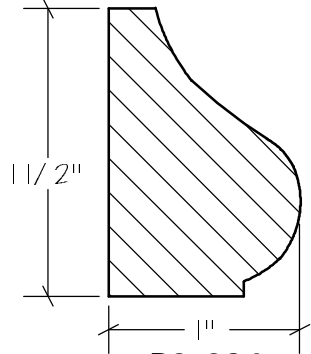

Base&BaseCaps

B0-034