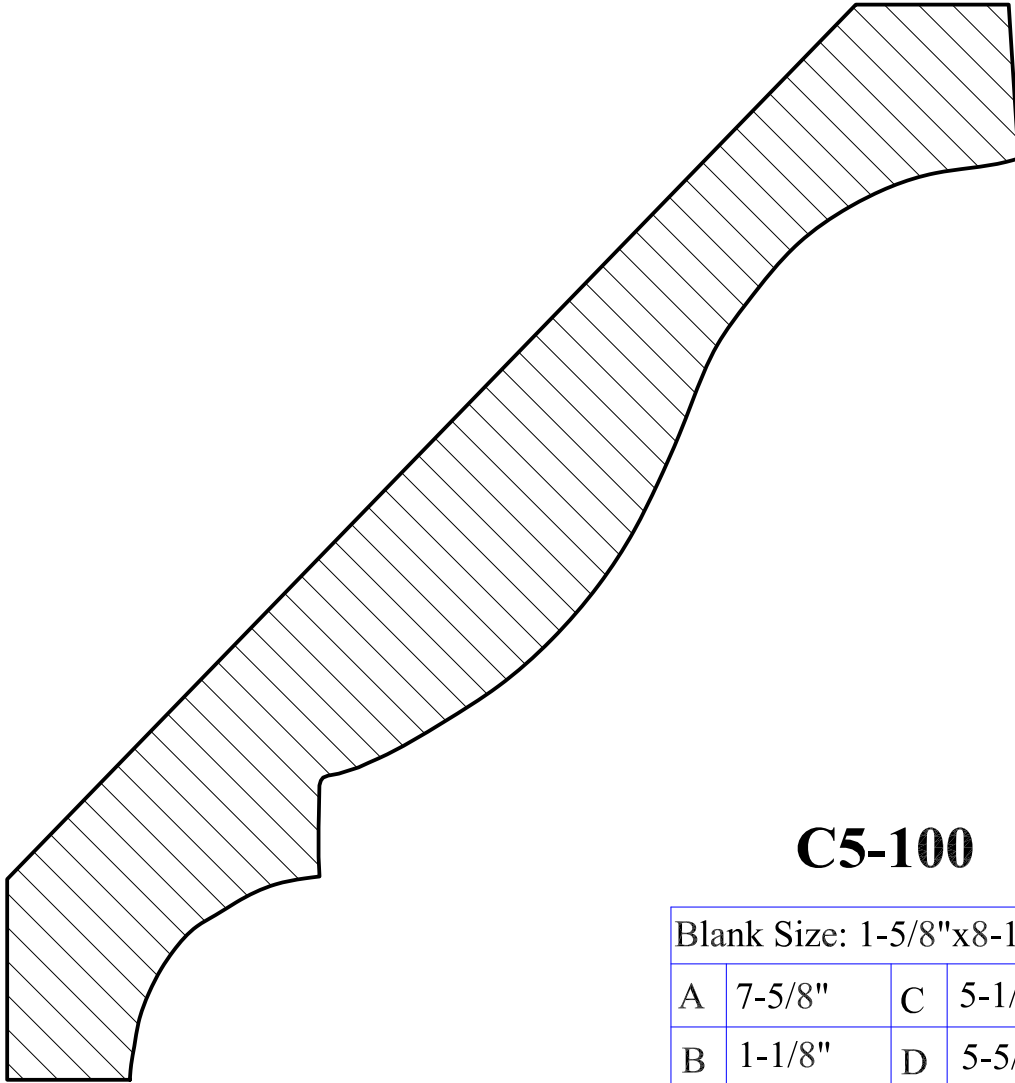

Crown Moulding

C5-098

Blank Size: 1-1/4"x5-1/2"			
A	5-1/4"	C	2-15/16"
B	1"	D	4-3/8"

C5-099

Blank Size: 1-9/16"x8"			
A	7-3/4"	C	5"
B	1-5/16"	D	6"

Crown Moulding

C5-100

Blank Size: 1-5/8"x8-1/8"			
A	7-5/8"	C	5-1/4"
B	1-1/8"	D	5-5/8"