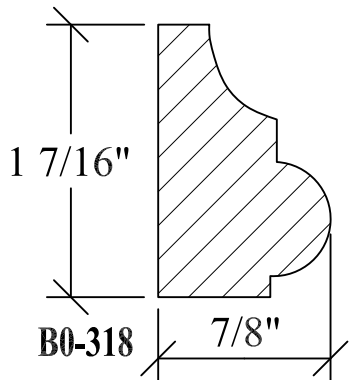

Base & Base Caps