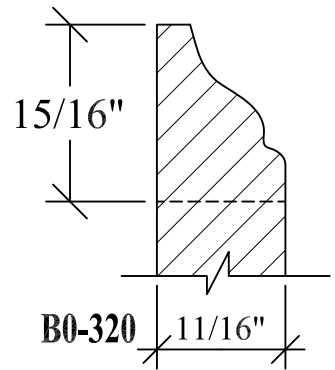

Base & Base Caps