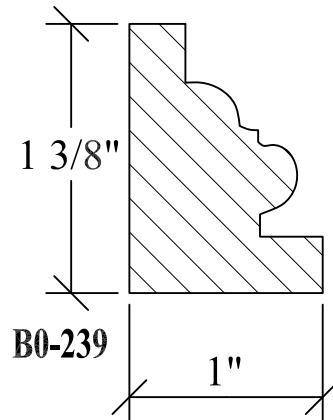

Base & Base Caps