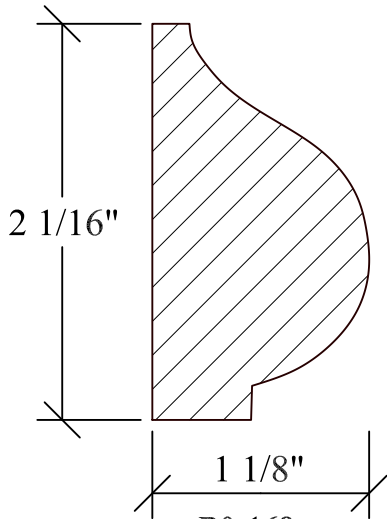

Base & Base Caps

B0-168