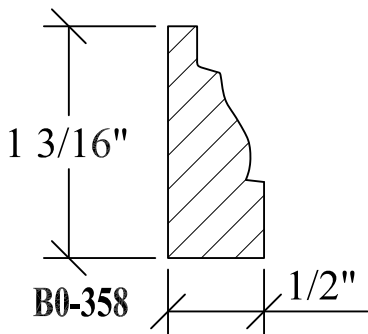

Base & Base Caps