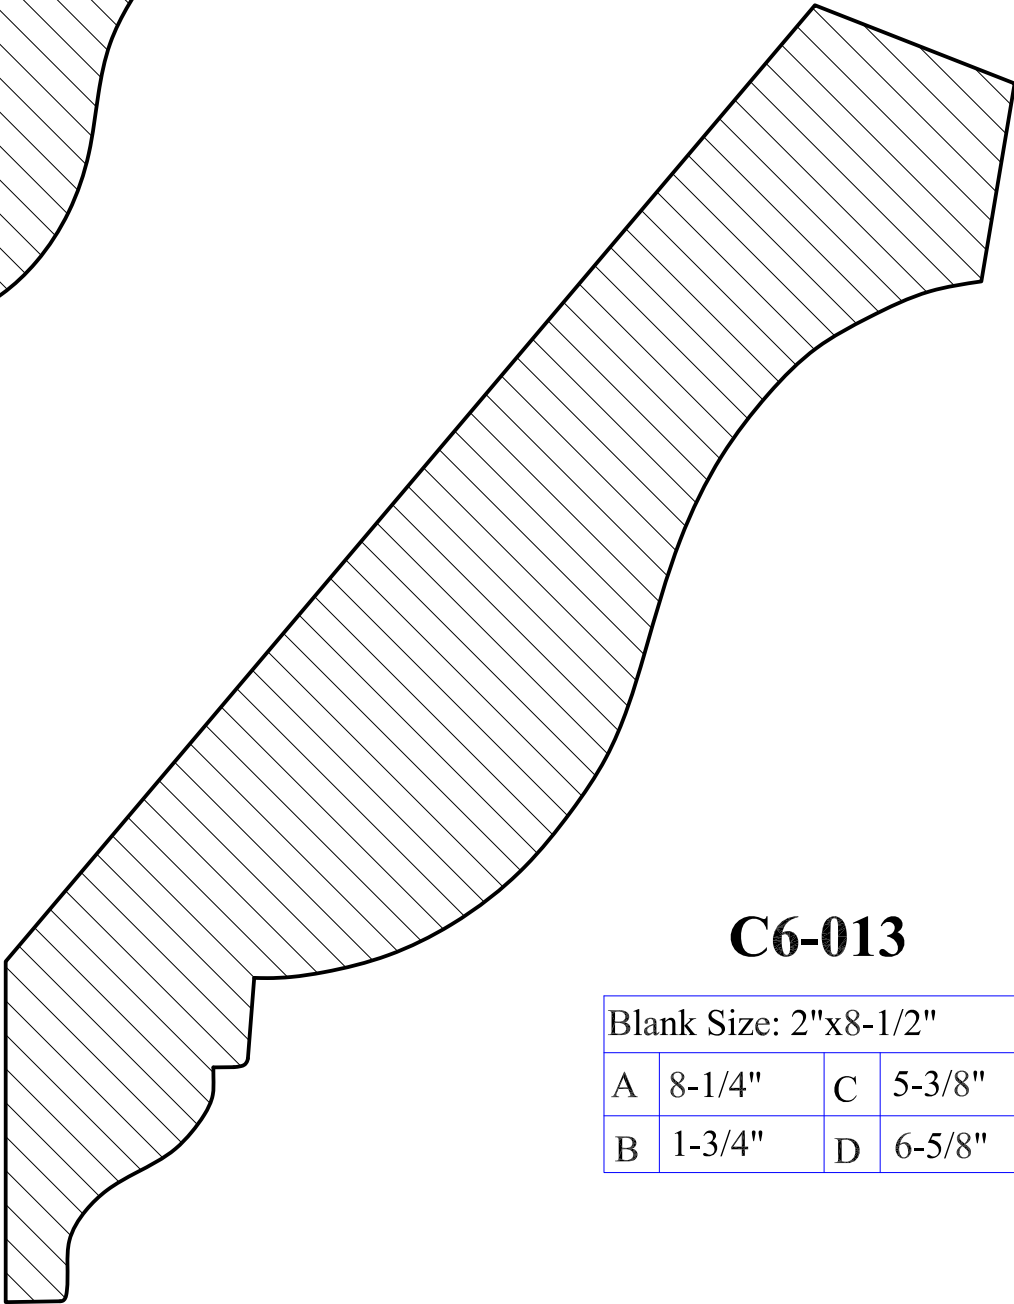

C6-010

Blank Size: 1"x4-3/8"			
A	4-1/8"	C	3-1/8"
B	3/4"	D	2-5/8"

C6-011

Blank Size: 1-5/16"x5-3/4"			
A	5-1/2"	C	4"
B	1-1/16"	D	3-3/4"

Crown Moulding

C6-012

Blank Size: 1-7/16"x5-11/16"

A	5-7/16"	C	3-1/4"
B	1-3/16"	D	4-1/4"