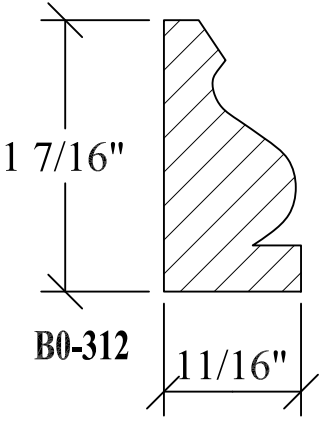

Base & Base Caps