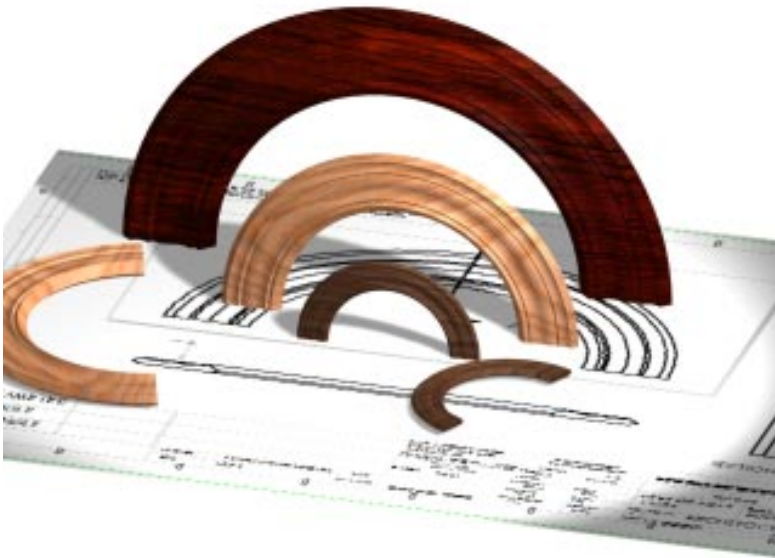

NewEnglandWoodProducts,LLC.-CustomWoodProducts

- *Dependable Service*
- *Quality Craftsmanship*
- *Superior Results*

Telephone(401)789-7474|Fax(401)783-5707|WestKingston,RhodeIsland08292
Copyright2002NewEnglandWoodProducts,LLC..
Allrightsreserved.