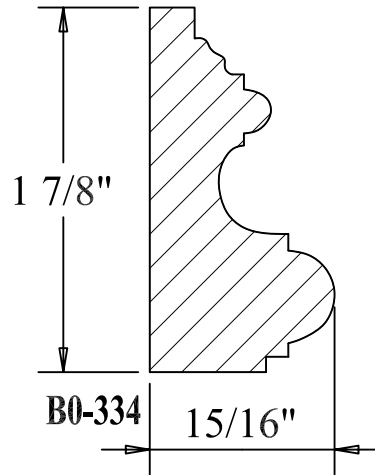

Base & Base Caps