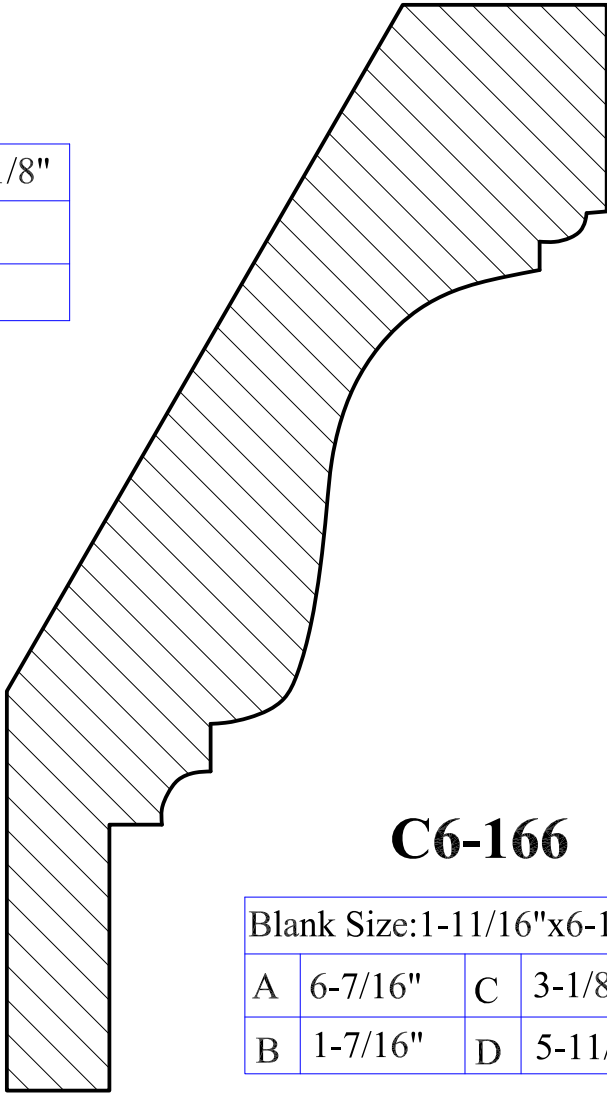

C6-166

Blank Size: 1-11/16"x 6-11/16"			
A	6-7/16"	C	3-1/8"
B	1-7/16"	D	5-11/16"