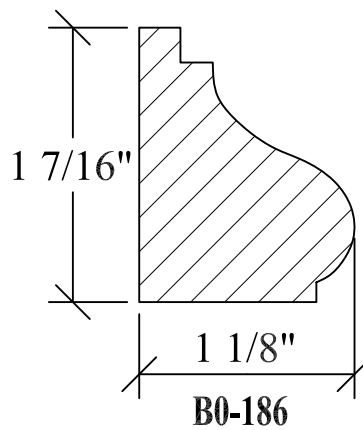

Base & Base Caps