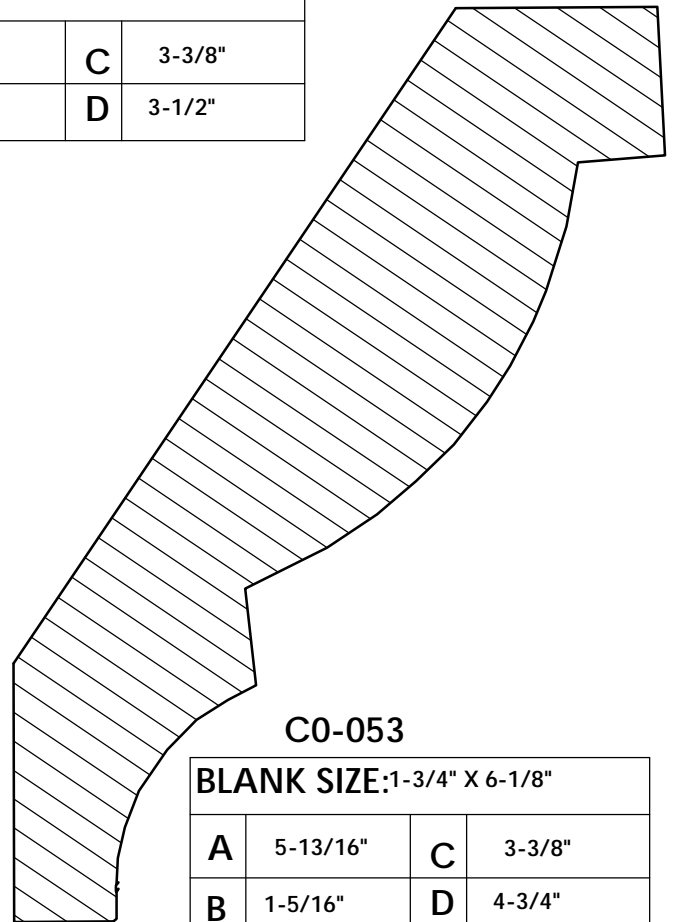

CrownMoulding

BLANK SIZE: 1-3/16" X 5"			
A	4-11/16"	C	3-1/2"
B	15/16"	D	3-1/8"

BLANK SIZE: 1-3/8" X 5-3/16"			
A	4-7/8"	C	3-3/8"
B	1-1/16"	D	3-1/2"

BLANK SIZE: 15/16" X 4-1/4"			
A	3-15/16"	C	2-3/4"
B	13/16"	D	2-7/8"