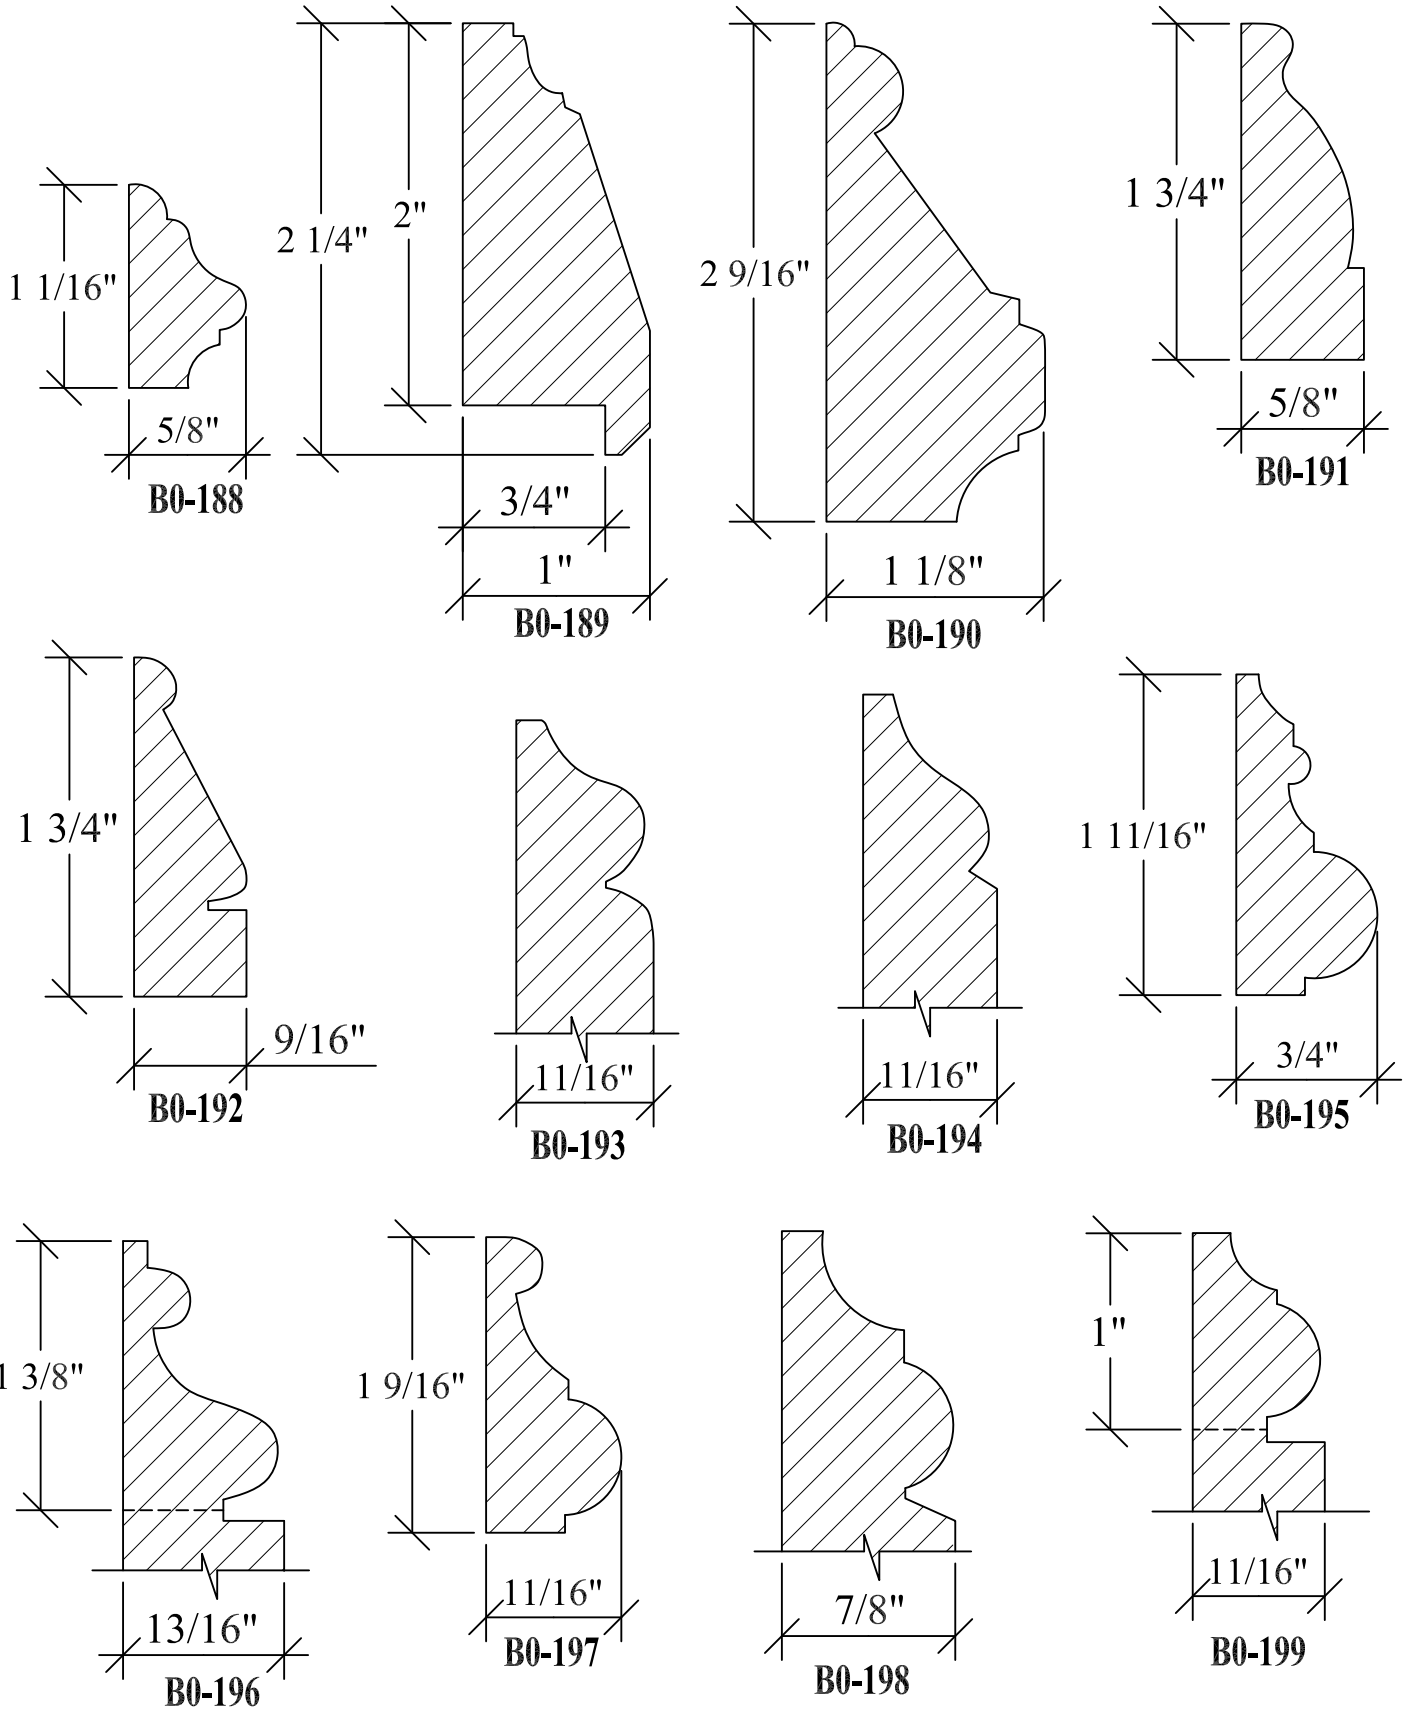

Base & Base Caps