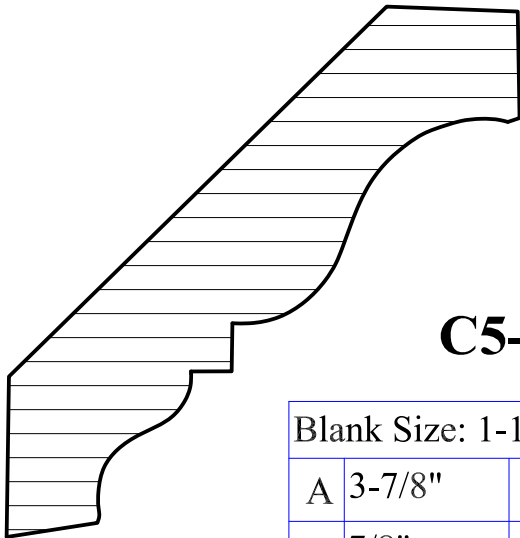

Crown Moulding

C5-053

Blank Size: 1-1/8"x 4-1/4"			
A	3-7/8"	C	2-5/8"
B	7/8"	D	2-13/16"