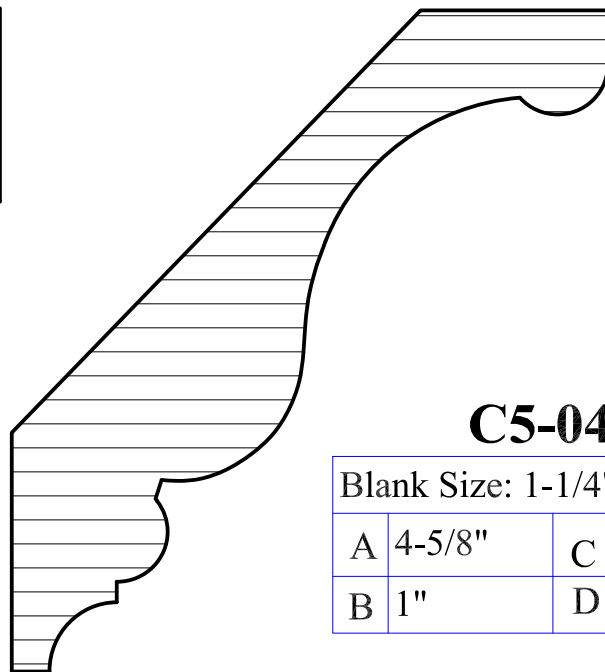

Crown Moulding

C5-043

Blank Size: 1-1/4"x 3-7/8"			
A	3-1/2"	C	2-1/16"
B	1"	D	2-13/16"

C5-044

Blank Size: 1-3/16"x 3"			
A	2-5/8"	C	1-9/16"
B	3/4"	D	2-1/8"

C5-045

Blank Size: 1-7/16"x 6-1/2"			
A	6-1/8"	C	3-1/2"
B	1-3/16"	D	4-7/8"