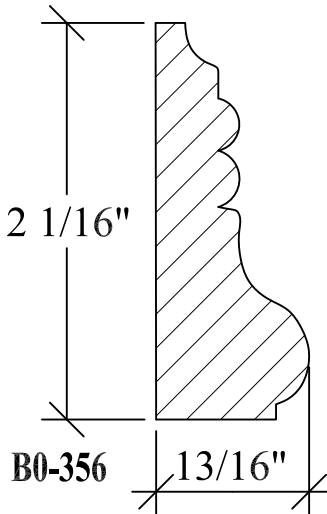

Base & Base Caps