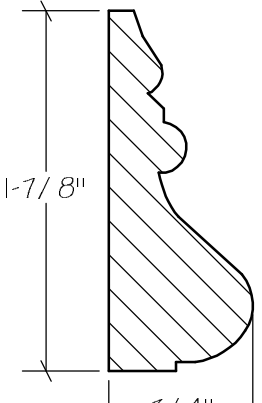

Base&BaseCaps

B0-126

R0-006

R0-005

R0-003