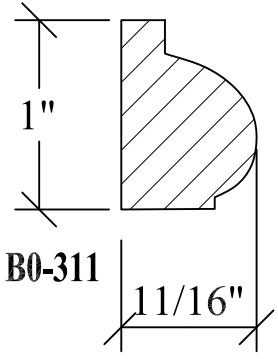

Base & Base Caps