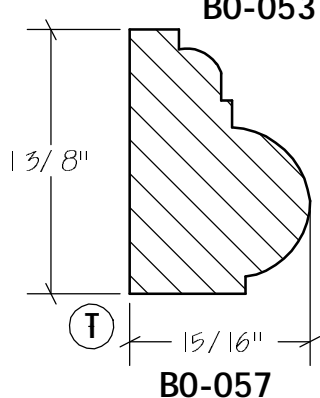

Base&BaseCaps