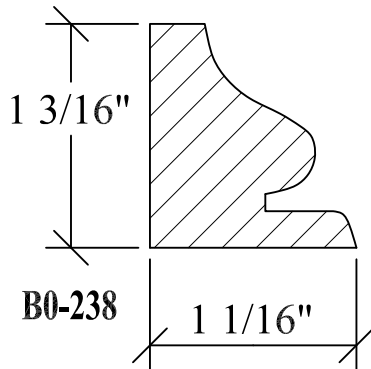

Base & Base Caps