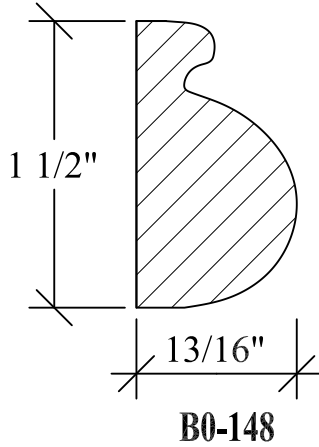

Base & Base Caps