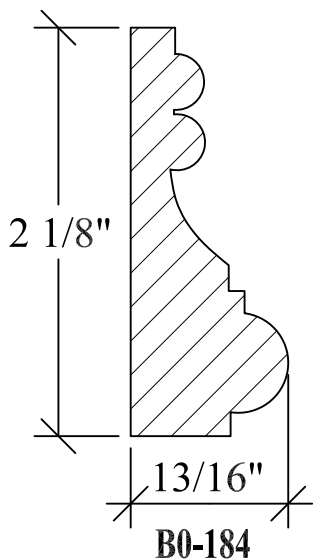

Base & Base Caps