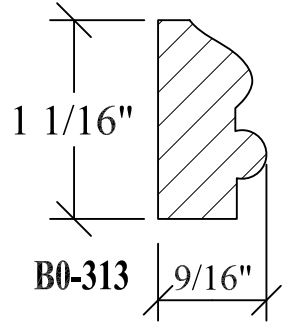

Base & Base Caps