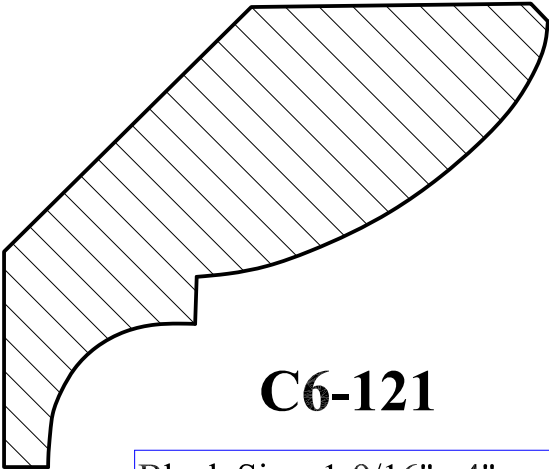

Crown Moulding

C6-119

Blank Size: 1-1/4"x 4-1/4"			
A	4"	C	2-5/16"
B	1"	D	3-1/4"

C6-120

Blank Size: 1"x 3-7/16"			
A	3-3/16"	C	2-1/16"
B	3/4"	D	2-7/16"

C6-121

Blank Size: 1-9/16"x 4"			
A	3-11/16"	C	2-13/16"
B	1-5/16"	D	2-3/8"