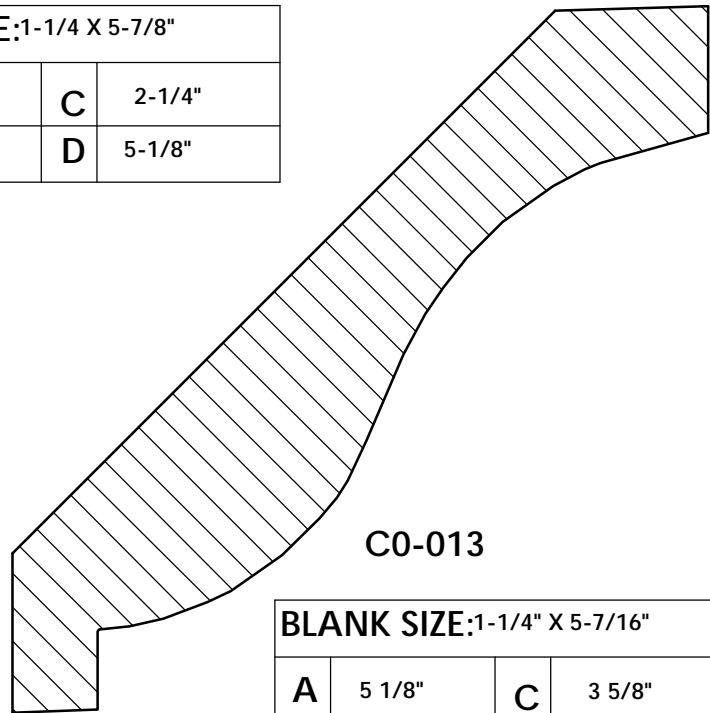

C0-013

BLANK SIZE: 1-1/4" X 5-7/16"			
A	5 1/8"	C	3 5/8"
B	1"	D	3 5/8"