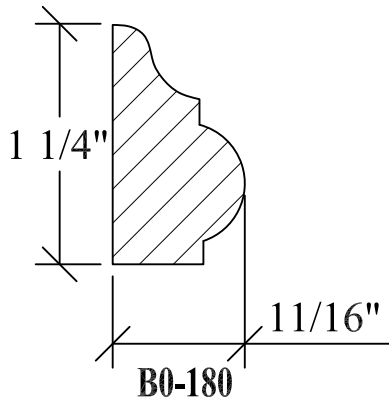

Base & Base Caps