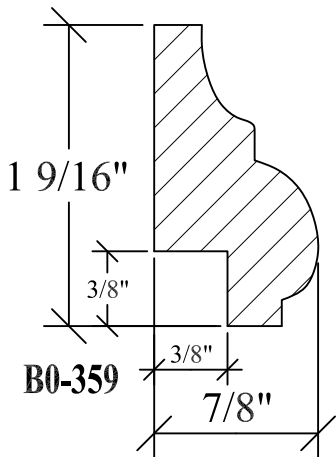

Base & Base Caps