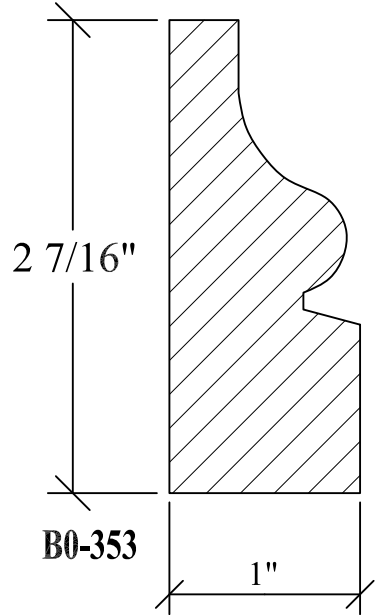

Base & Base Caps