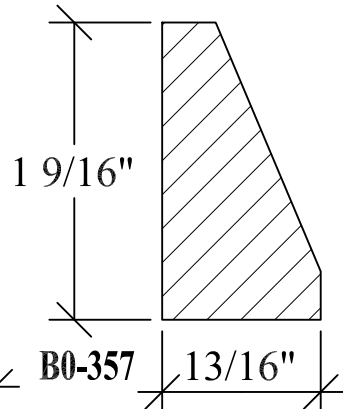

Base & Base Caps