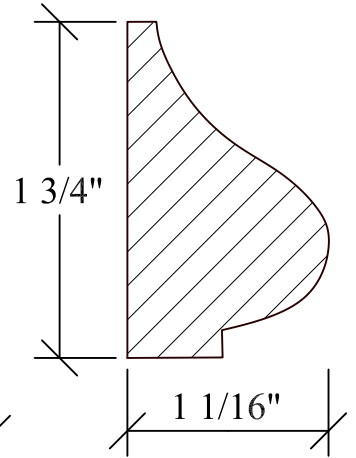

Base & Base Caps

B0-167