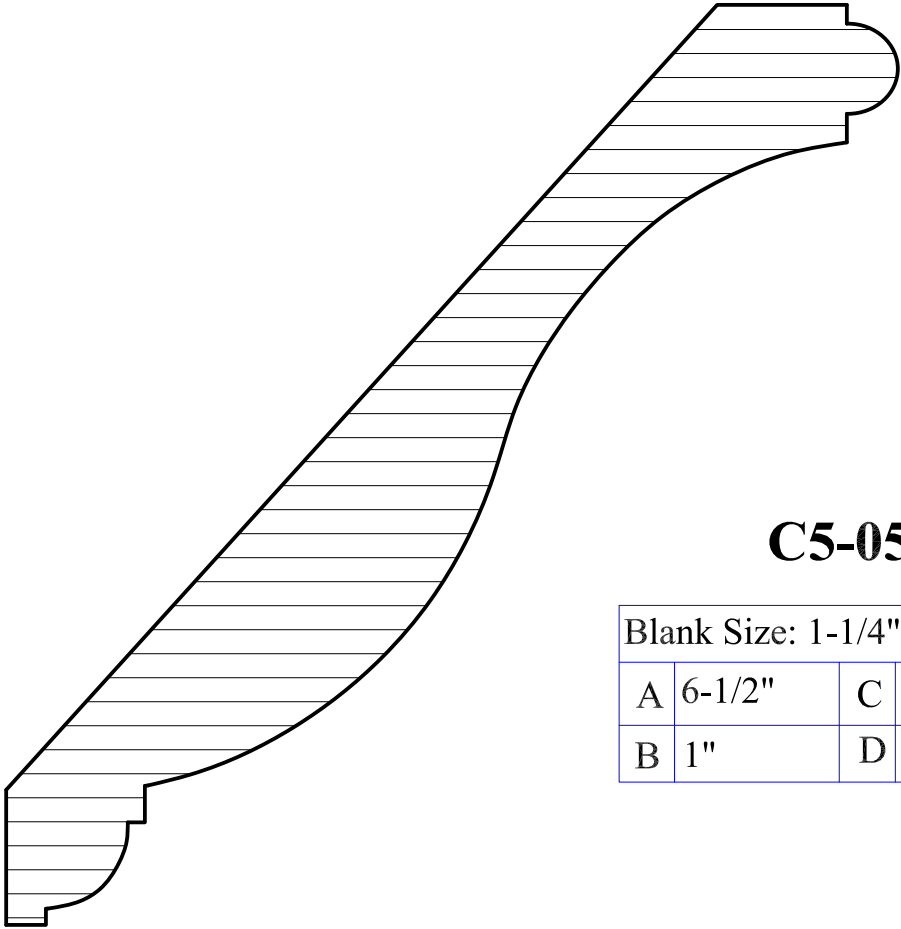

Crown Moulding

C5-050

Blank Size: 1-1/4"x 6-7/8"			
A	6-1/2"	C	4-5/8"
B	1"	D	4-3/4"