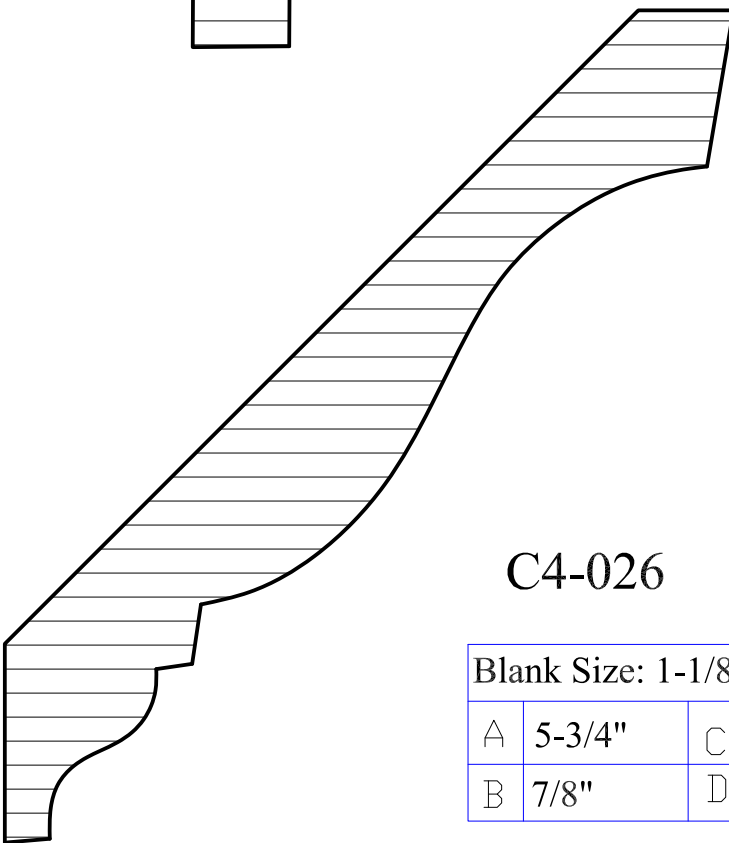

C4-027

Blank Size: 1-1/16"x 3-5/8"			
A	3-5/16"	C	2-5/16"
B	13/16"	D	2-7/16"

C4-026

Blank Size: 1-1/8"x 6-1/16"			
A	5-3/4"	C	3-13/16"
B	7/8"	D	4-5/16"