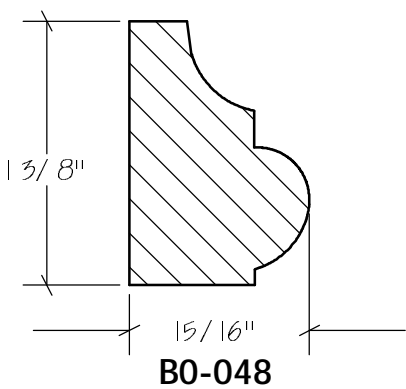

Base&BaseCaps