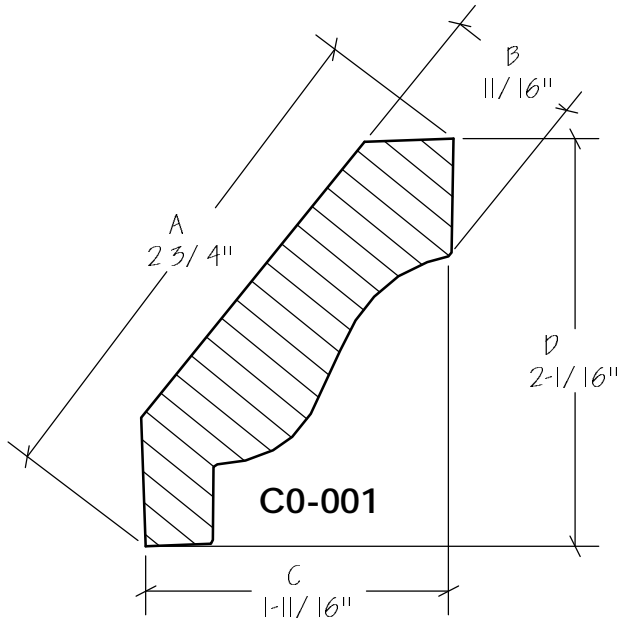

BLANK SIZE: 15/16 X 3-1/16			
A	2-3/4"	C	1-11/16"
B	11/16"	D	2-1/16"

1. Part Number: C0-001
2. Material: OAK
3. Length: 12'
4. Quantity: 100

Profile referenced dimensions are provided and are oriented as shown below.