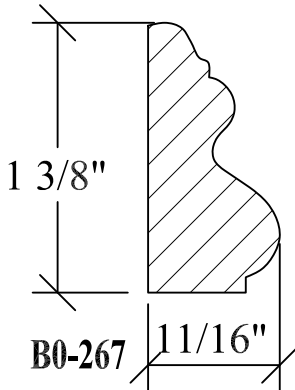

Base & Base Caps