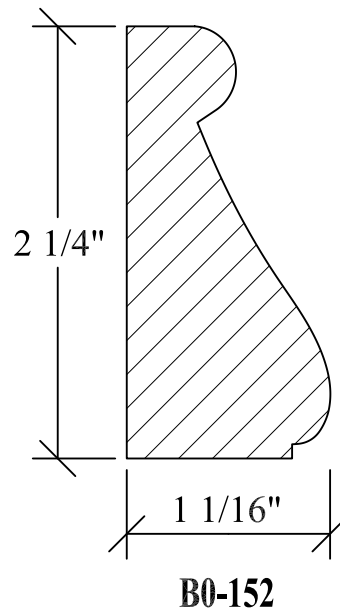

Base & Base Caps