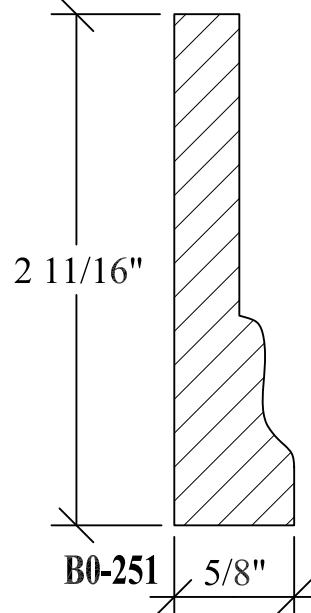

Base & Base Caps