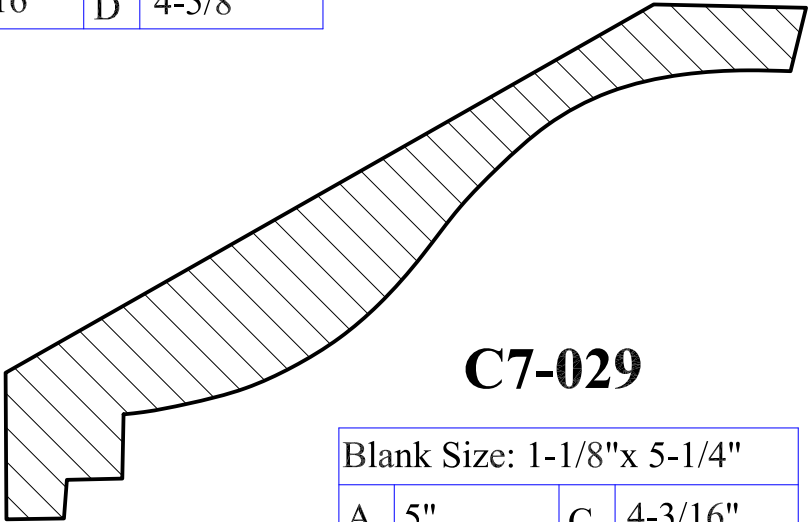

C7-029

Blank Size: 1-1/8"x 5-1/4"			
A	5"	C	4-3/16"
B	7/8"	D	2-3/4"