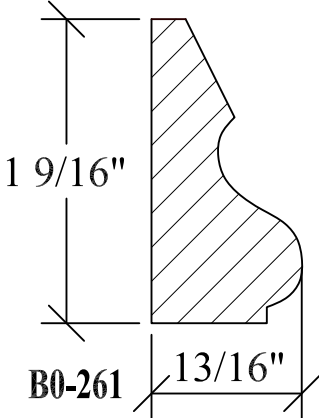

Base & Base Caps