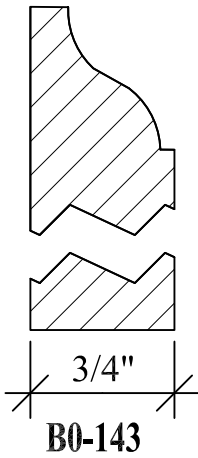

Base & Base Caps