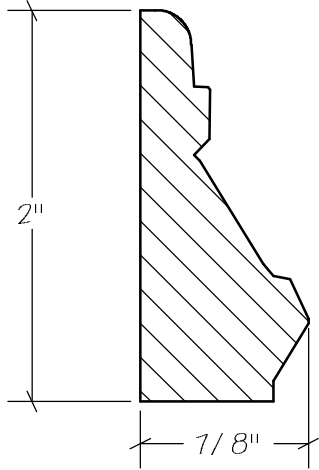

Base&BaseCaps

B0-130

B0-138

B0-140