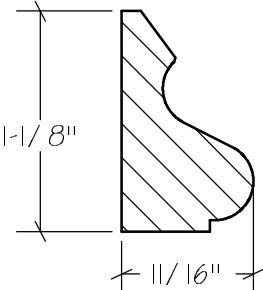

Base&BaseCaps

B0-134

B0-138

B0-140