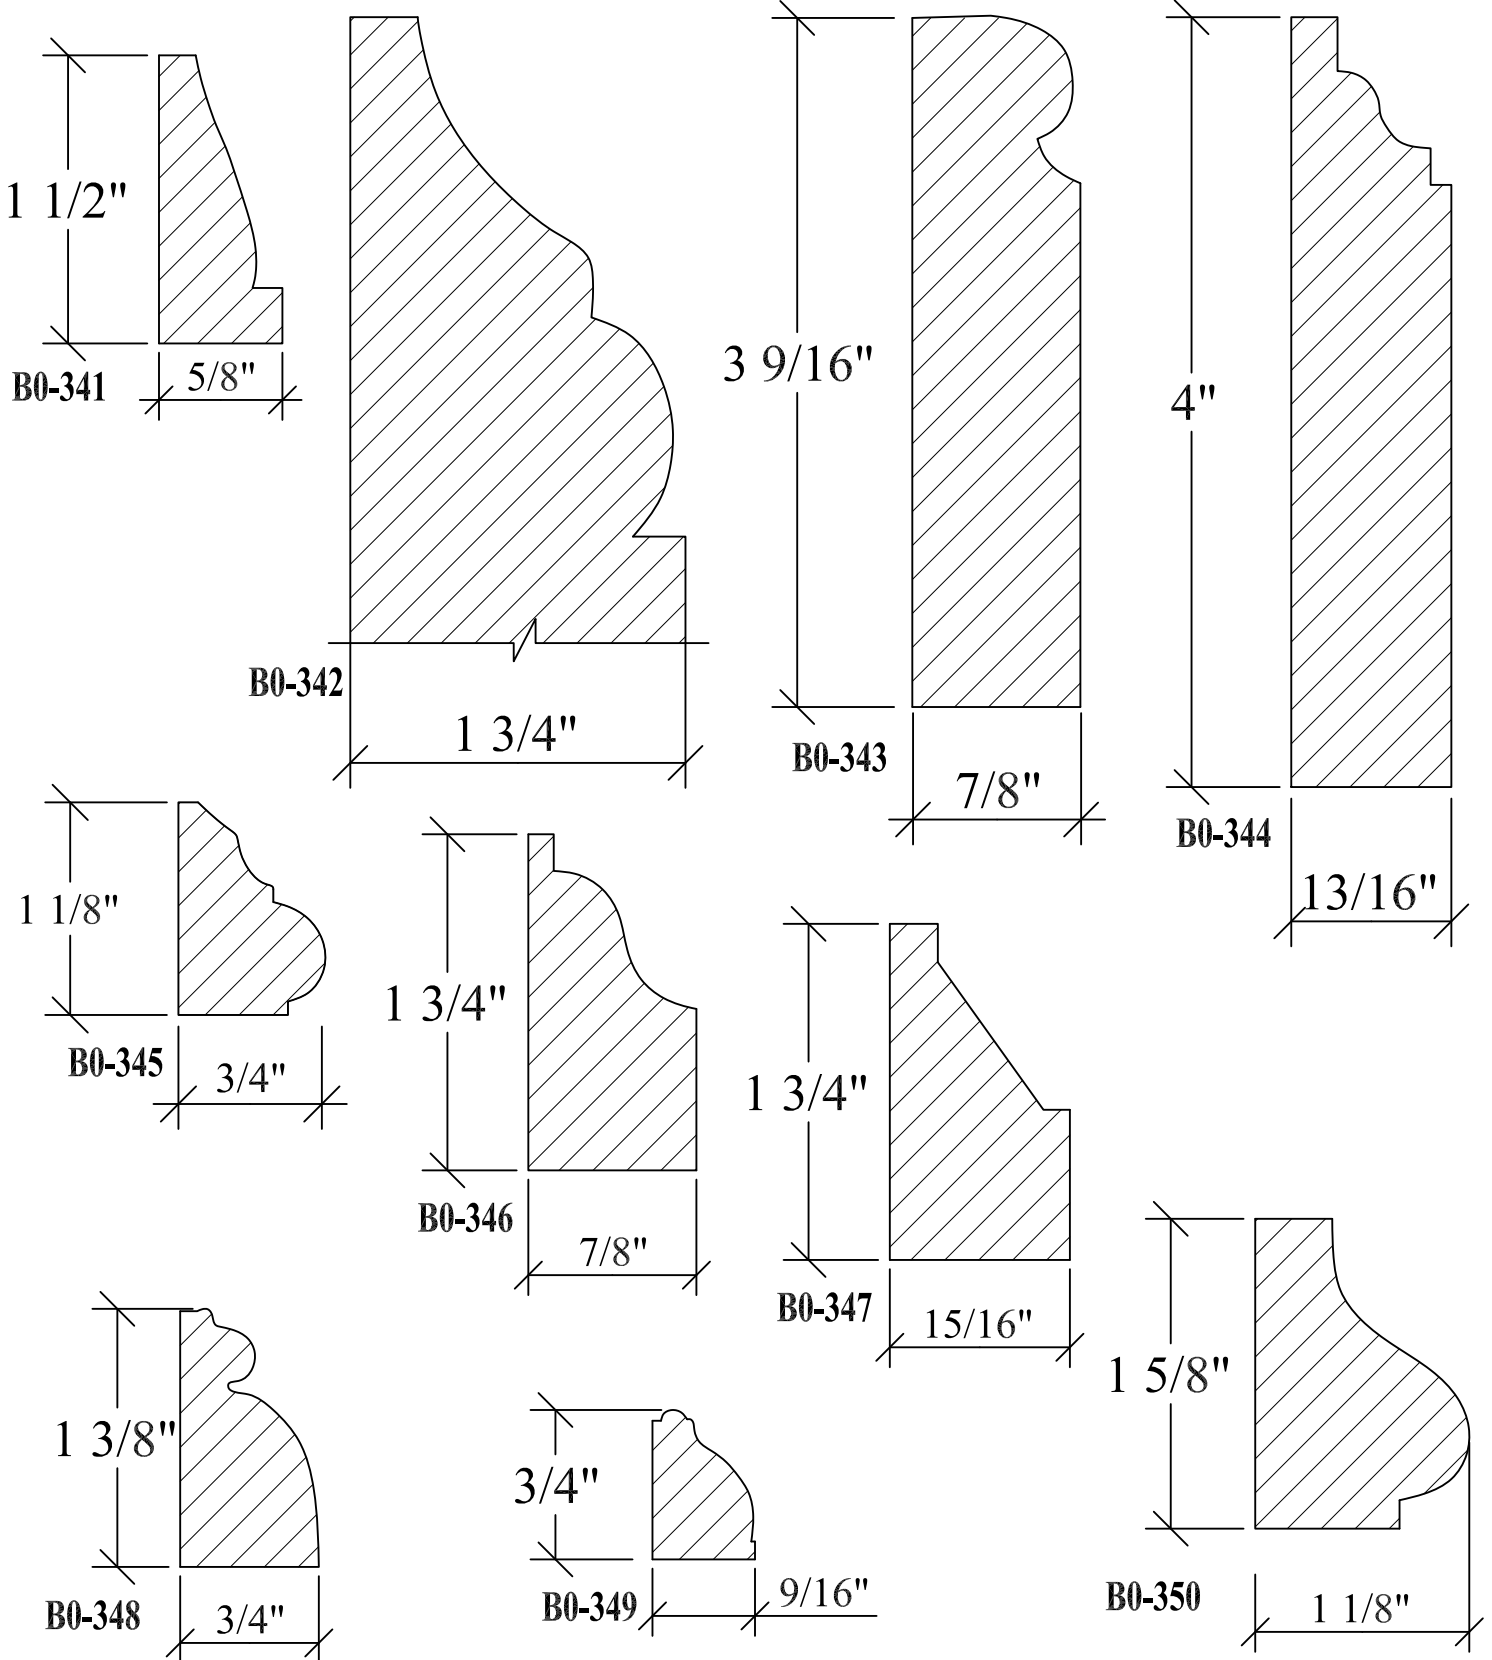

Base & Base Caps