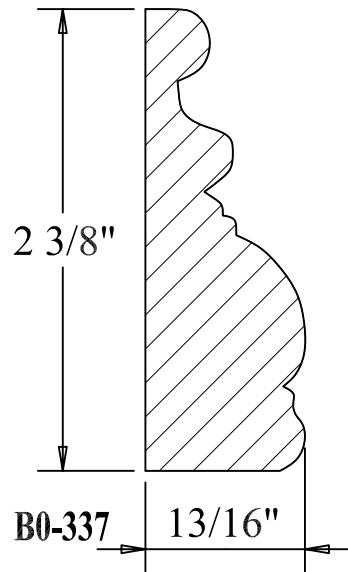

Base & Base Caps