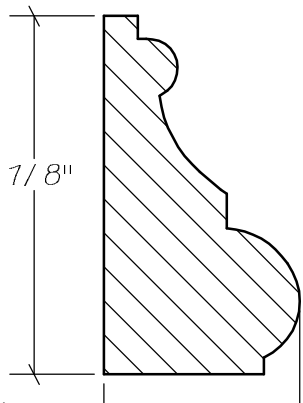

B0-128

R0-006

R0-005

R0-003