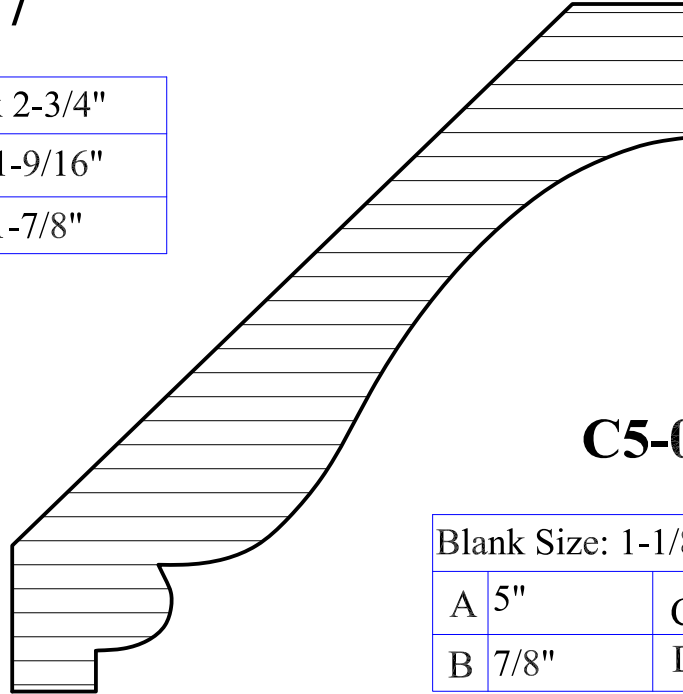

C5-046

Blank Size: 1-1/4"x 5"			
A	4-5/8"	C	3-1/8"
B	1"	D	3-7/16"

Crown Moulding

C5-047

Blank size: 1-1/8"x 2-3/4"			
A	2-1/2"	C	1-9/16"
B	13/16"	D	1-7/8"

C5-048

Blank Size: 1-1/8"x 5-3/8"			
A	5"	C	3-1/2"
B	7/8"	D	3-9/16"