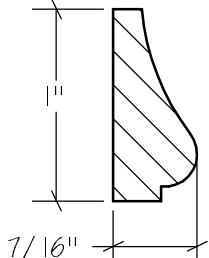

Base&BaseCaps

B0-138

B0-139

B0-140