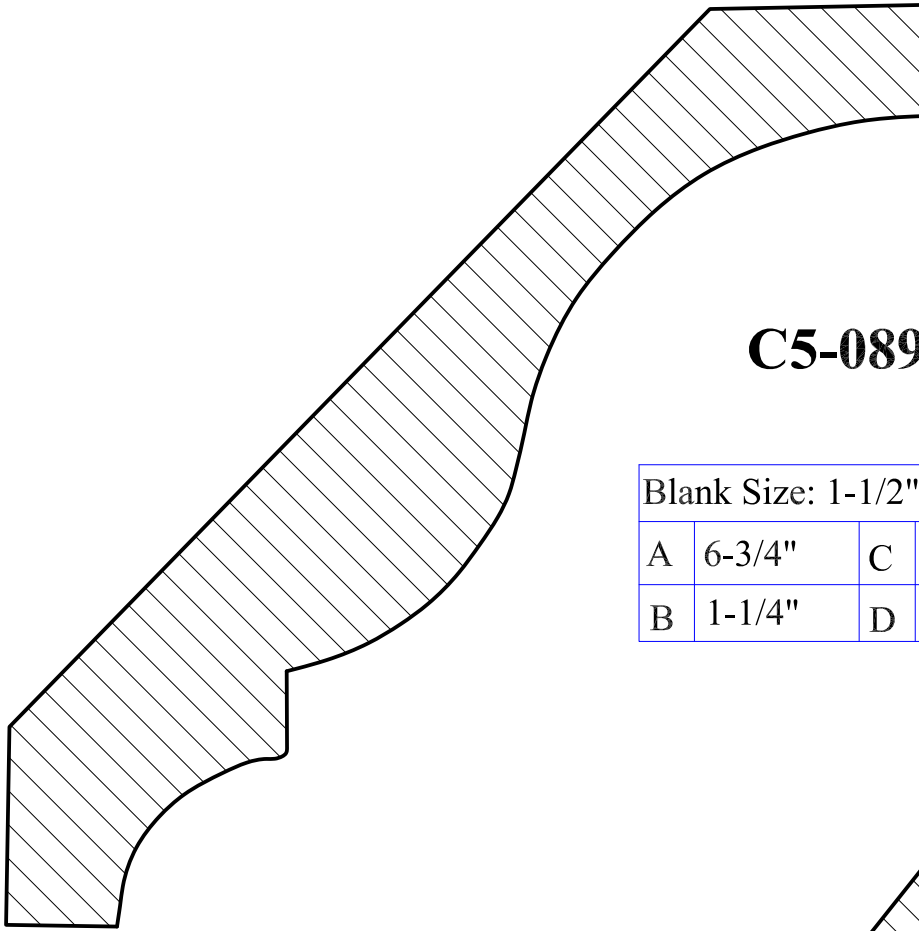

C5-087

Blank Size: 1-1/8"x 4-1/2"			
A	4-3/16"	C	2-5/16"
B	7/8"	D	3-1/2"

C5-088

Blank Size: 1-1/2"x 5-3/4"			
A	5-1/2"	C	2-15/16"
B	1-1/4"	D	4-5/8"

Crown Moulding

C5-089

Blank Size: 1-1/2"x 7"			
A	6-3/4"	C	4-3/4"
B	1-1/4"	D	4-3/4"