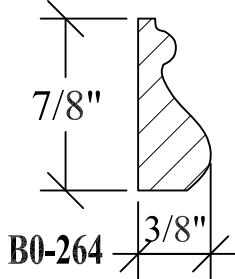

Base & Base Caps