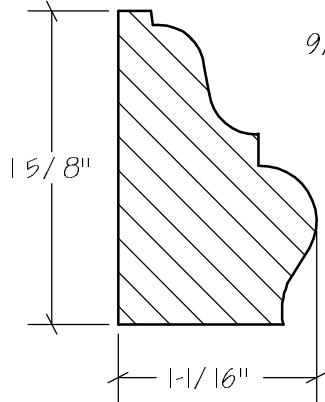

B0-118

B0-122