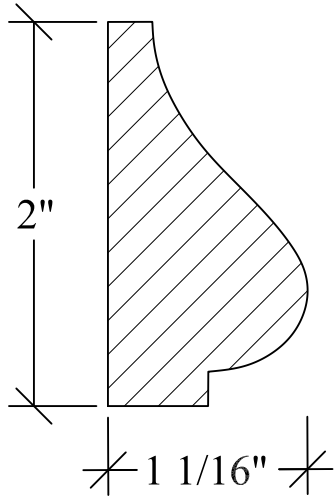

Base & Base Caps

B0-164