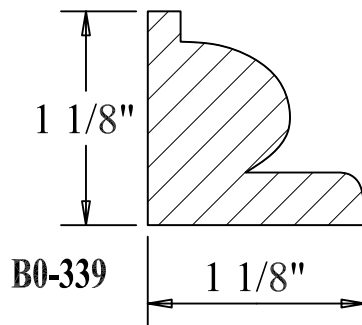

Base & Base Caps