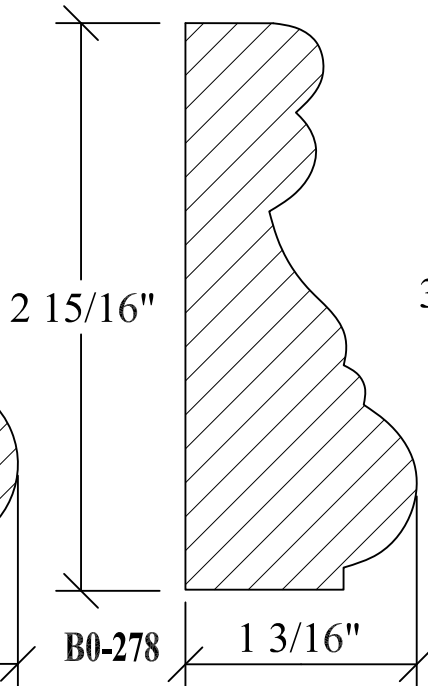

Base & Base Caps