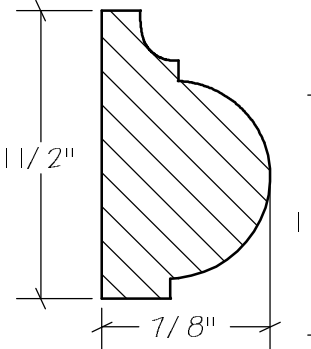

Base&BaseCaps

B0-038