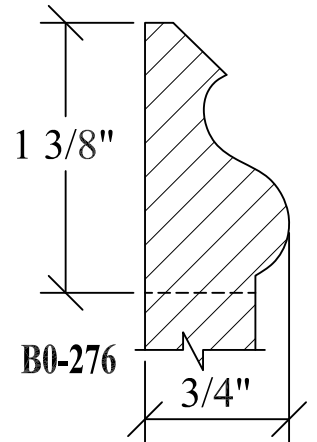

Base & Base Caps