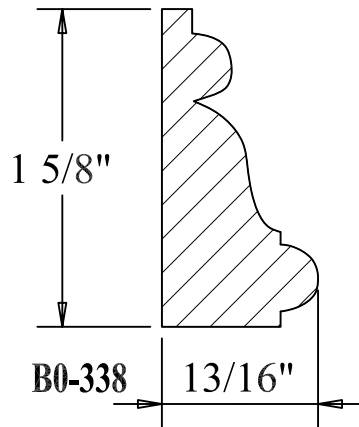

Base & Base Caps