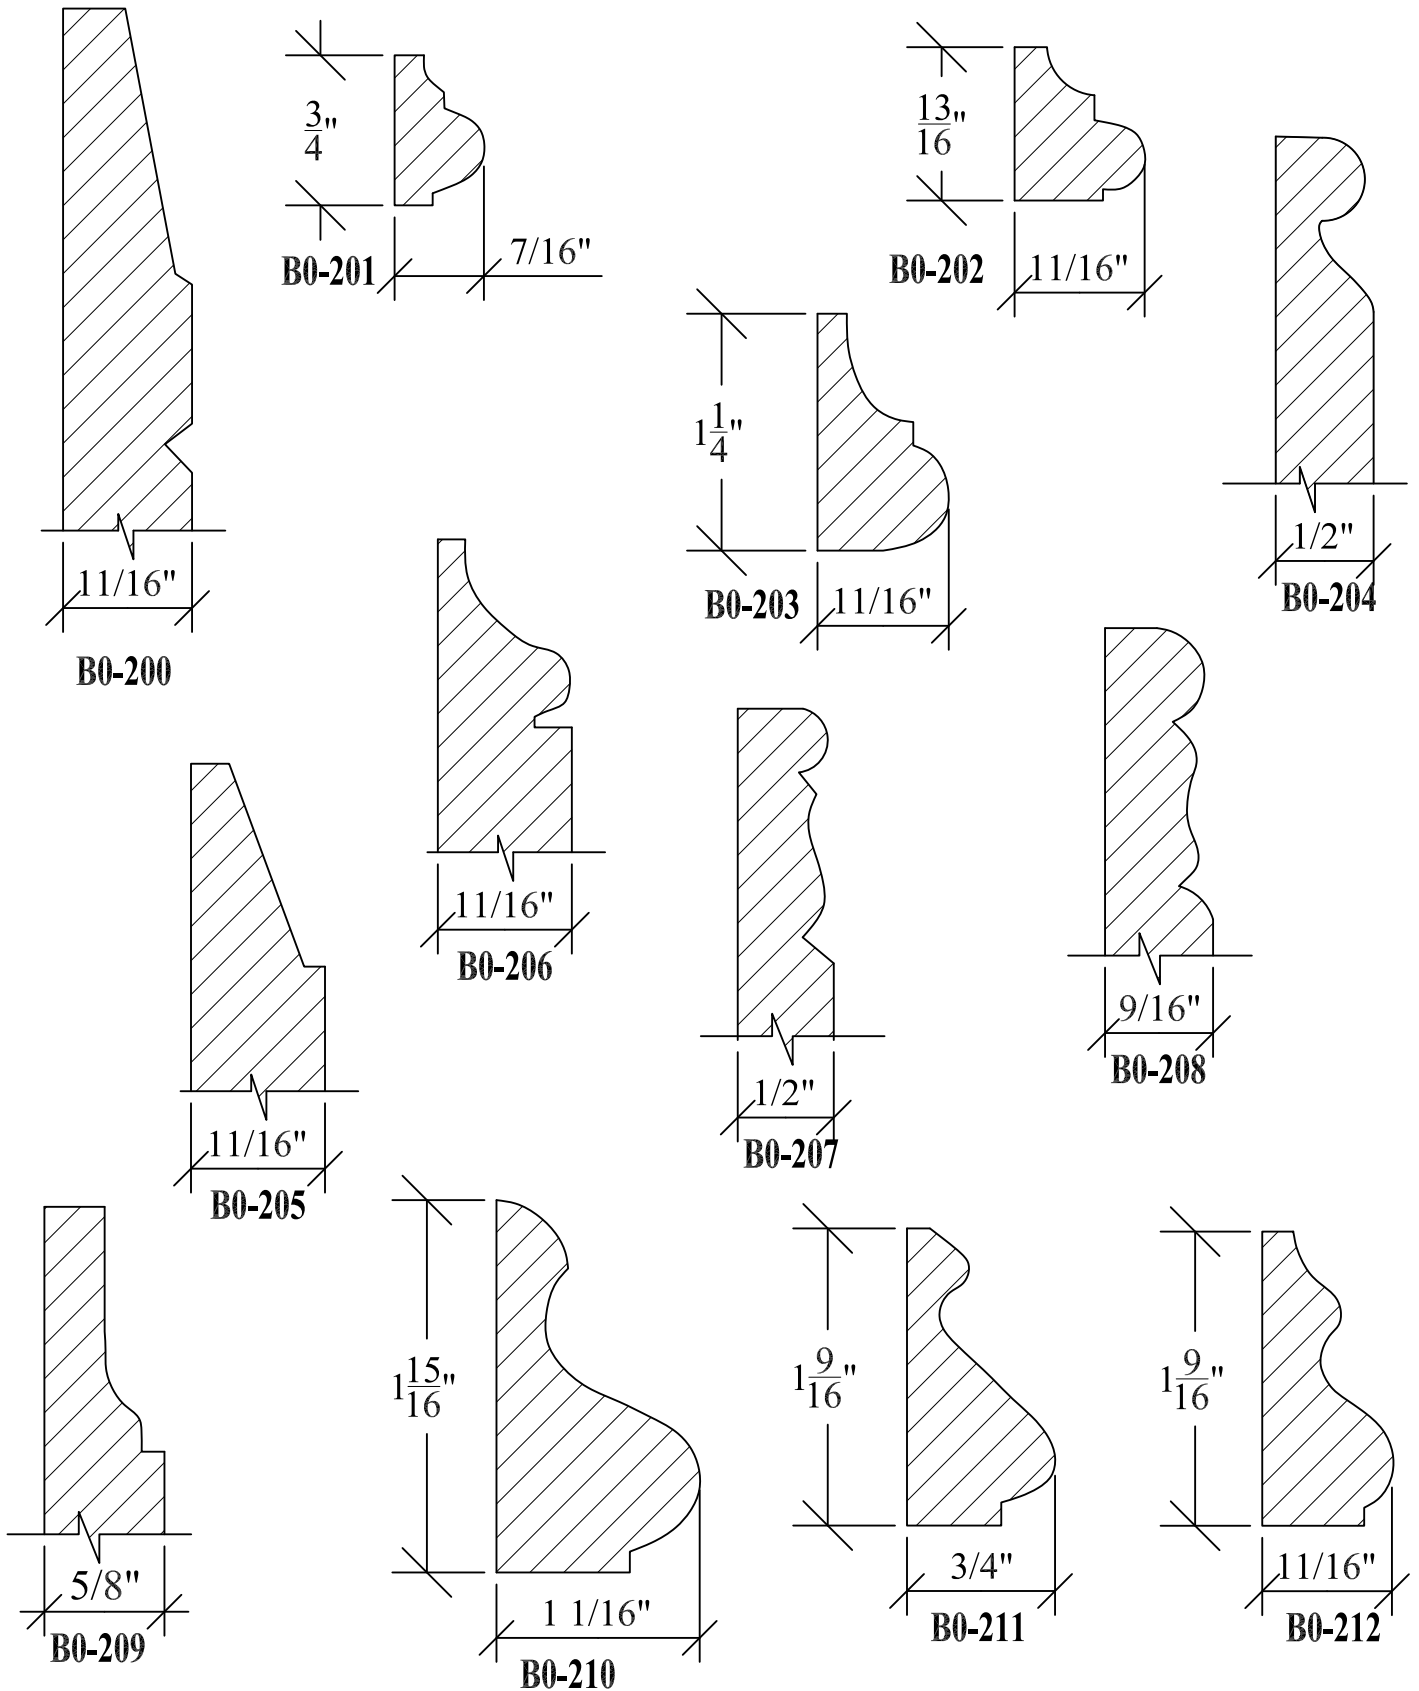

Base & Base Caps