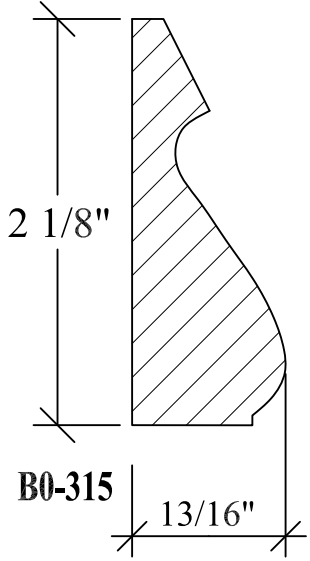

Base & Base Caps