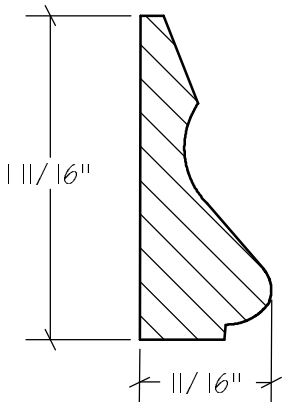

Base&BaseCaps

B0-133

B0-138

B0-140