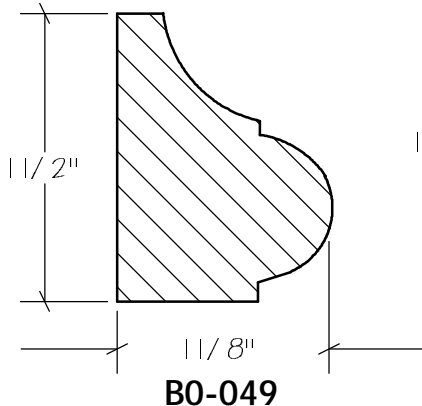

Base&BaseCaps