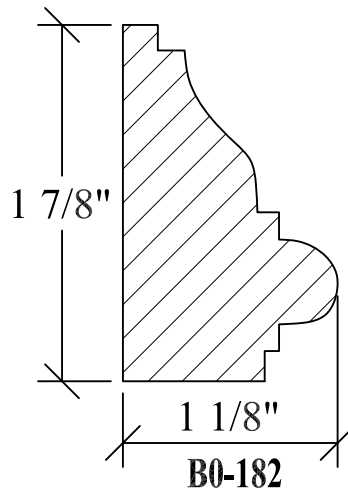

Base & Base Caps