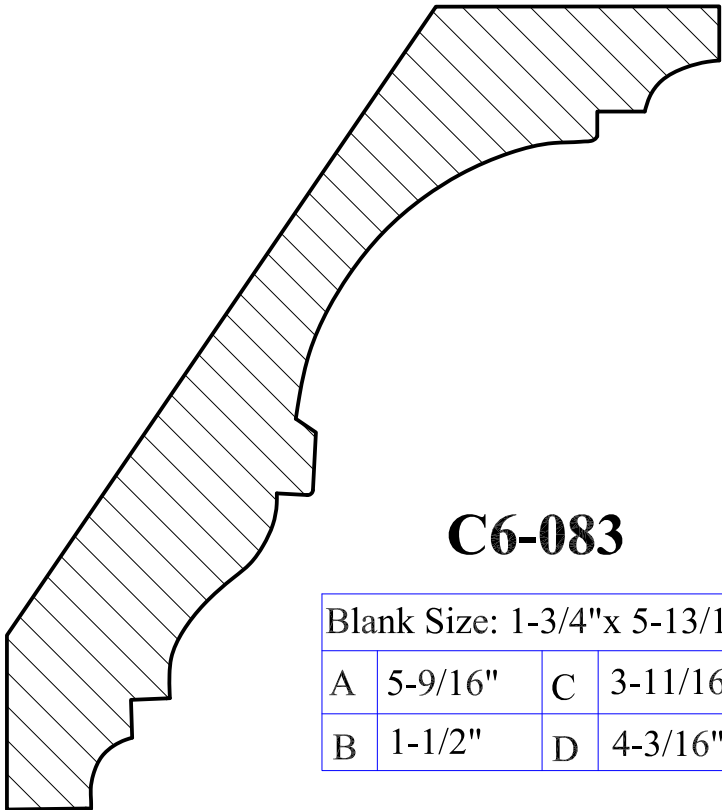

Crown Moulding

C6-081

Blank Size: 1-1/4" x 5"			
A	4-5/8"	C	3-1/8"
B	1"	D	3-1/2"

C6-082

Blank Size: 1-1/8" x 4-1/2"			
A	4-1/4"	C	2-1/4"
B	7/8"	D	3-5/8"

C6-083

Blank Size: 1-3/4" x 5-13/16"			
A	5-9/16"	C	3-11/16"
B	1-1/2"	D	4-3/16"