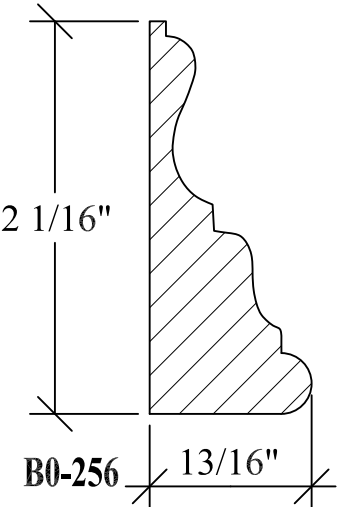

Base & Base Caps