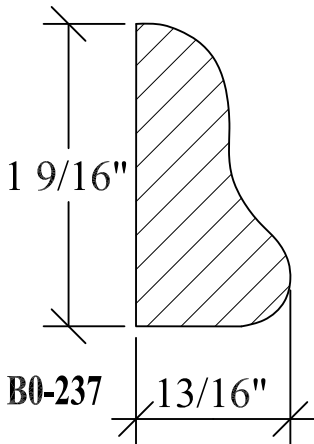

Base & Base Caps