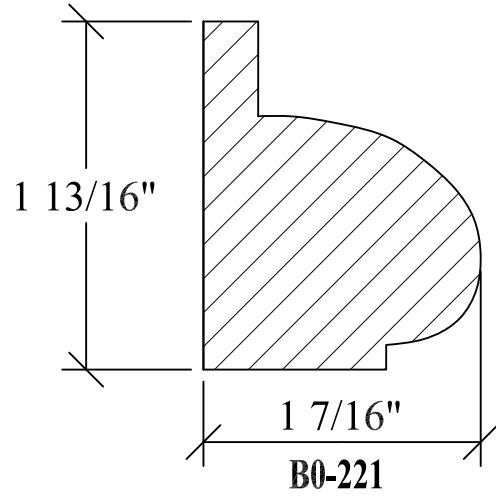

Base & Base Caps