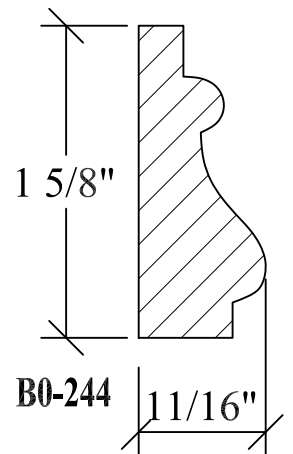

Base & Base Caps