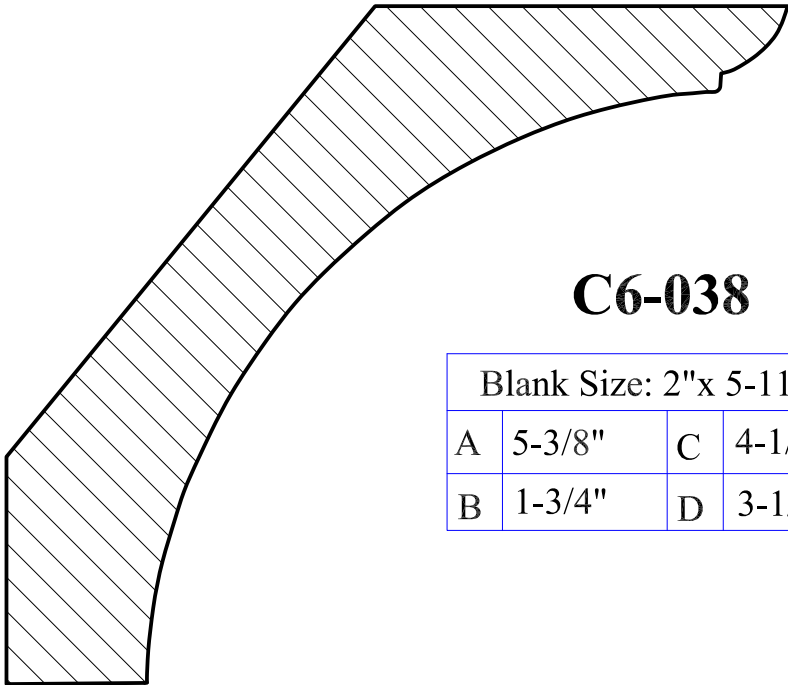

Blank Size: 1-1/8" x 3-1/4"

A	2-7/8"	C	1-3/4"
B	5/8"	D	2-1/2"

Crown Moulding

C6-036

Blank Size: 1-7/8"x 8"			
A	7-5/8"	C	5-1/16"
B	1-3/8"	D	5-3/4"

C6-037

Blank Size: 1-1/4"x 6-3/4"			
A	6-1/2"	C	3-7/8"
B	15/16"	D	5-1/4"