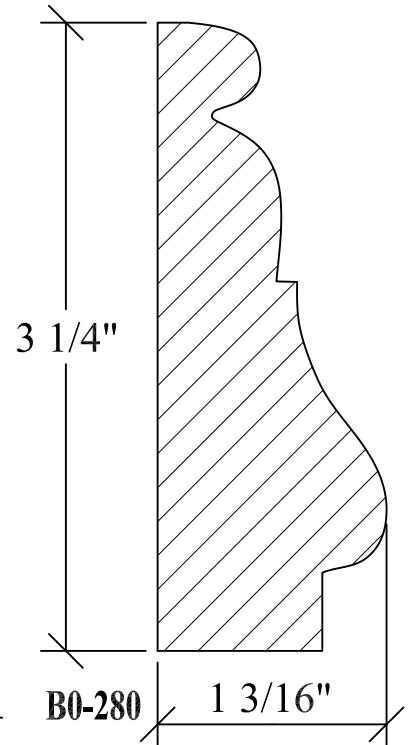

Base & Base Caps