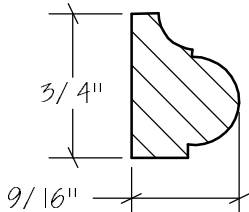

Base&BaseCaps

B0-123

R0-006

R0-005

R0-003