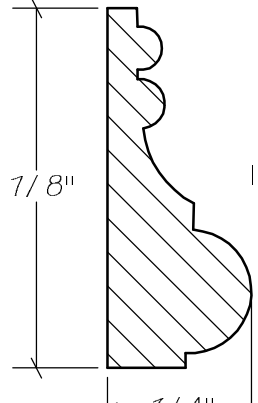

Base&BaseCaps

B0-127

R0-006

R0-005

R0-003