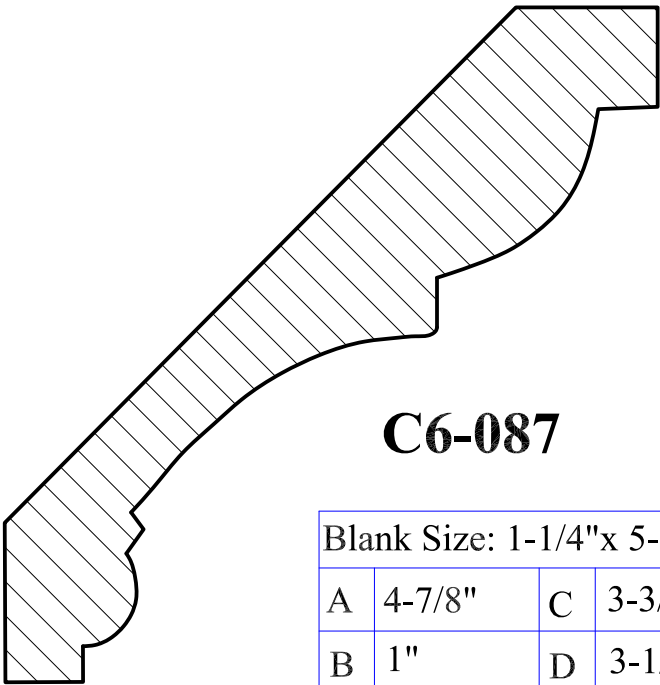

Crown Moulding

C6-084

Blank Size: 1-1/16"x 5"			
A	4-3/4"	C	2-5/16"
B	13/16"	D	4-1/8"

C6-085

Blank Size: 1-1/4"x 5-1/16"			
A	4-13/16"	C	3-1/8"
B	1"	D	3-5/8"

C6-086

Blank Size: 1"x 4-1/16"			
A	3-13/16"	C	2-7/8"
B	3/4"	D	2-9/16"