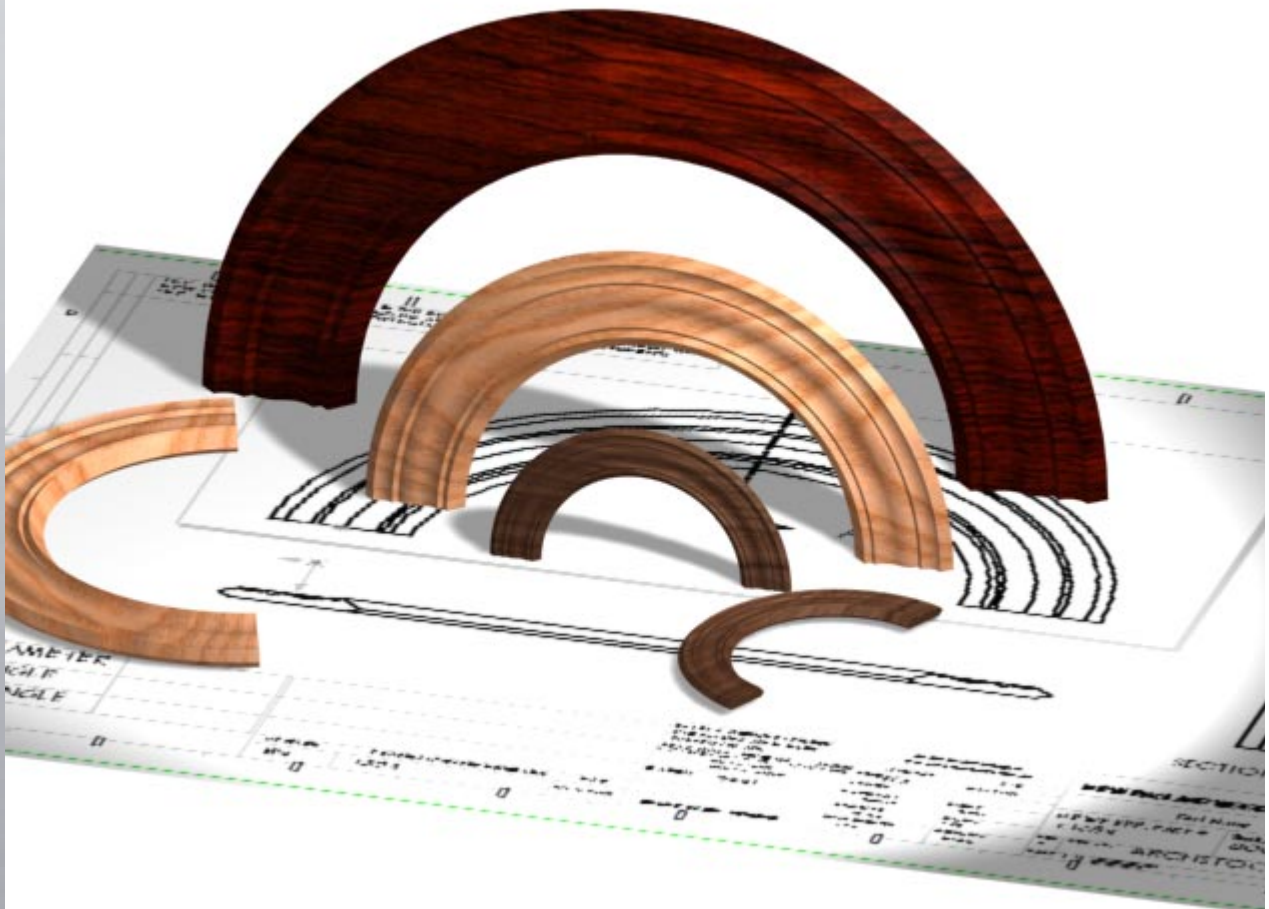

Curved Milled Products

New England Wood Products, LLC. is the source for custom curved milled products. Our shop is equipped with a Mikron Multi-Moulder capable of producing curved profiles to match any shape in our catalog as well as custom work. Provide us with a Detail Drawing for a quotation on new designs. Our craftsmen can manufacture reproductions from a sample of your existing moulding.

Telephone(401)789-7474|Fax(401)783-5707|WestKingston,RhodeIsland02892
Copyright2002NewEnglandWoodProducts,LLC..
Allrightsreserved.