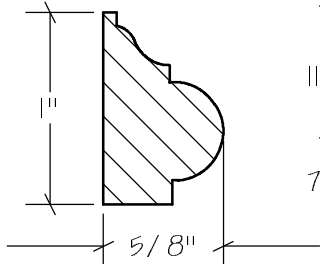

Base&BaseCaps

B0-114

R0-006

R0-005

R0-003