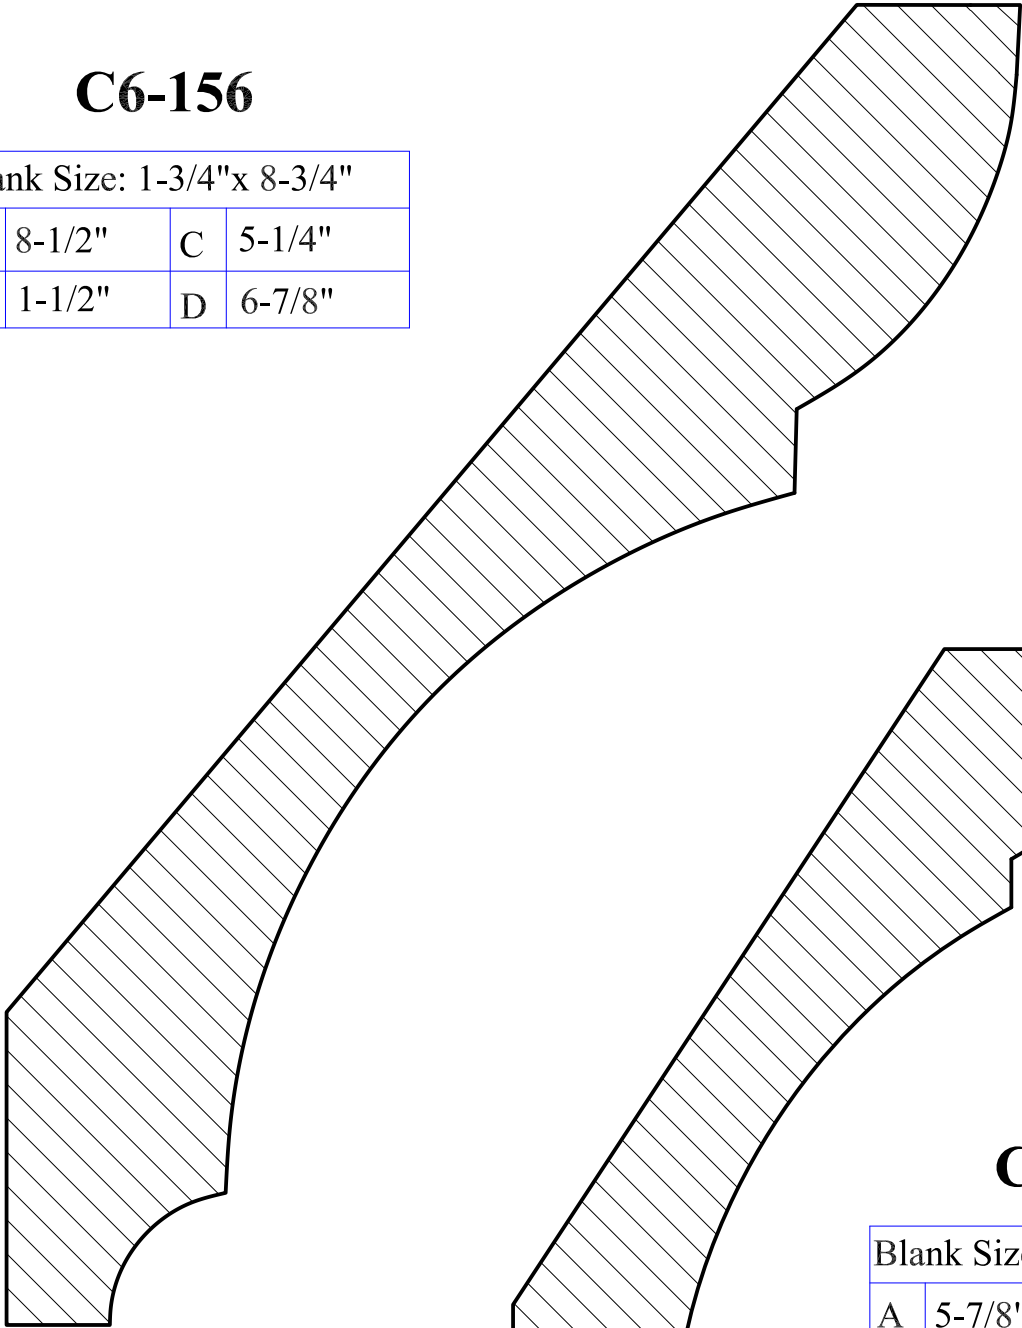

C6-156

Blank Size: 1-3/4"x 8-3/4"

A	8-1/2"	C	5-1/4"
B	1-1/2"	D	6-7/8"

C6-157

Blank Size: 1-5/16"x 6-1/8"

A	5-7/8"	C	3-1/4"
B	1-1/16"	D	4-7/8"