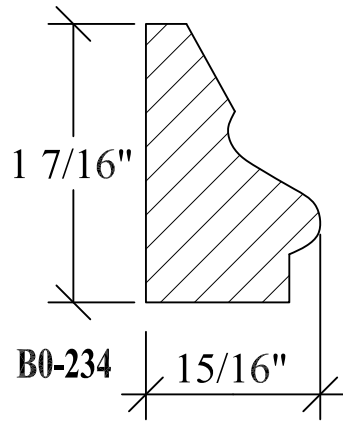

Base & Base Caps