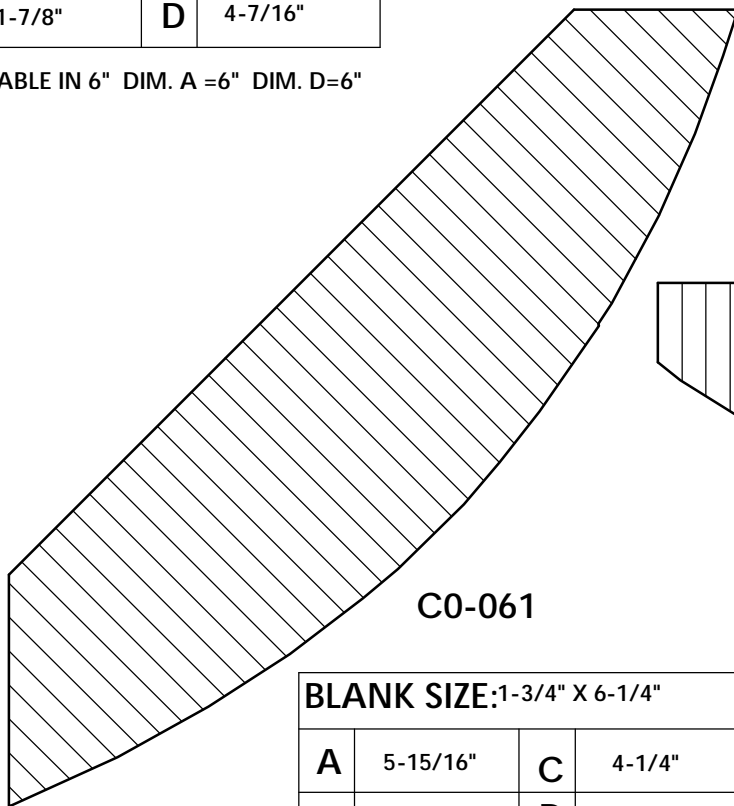

BLANK SIZE: 15/16 X 3-1/16			
A	2-3/4"	C	1-11/16"
B	11/16"	D	2-1/16"

1. Part Number: C0-001
2. Material: OAK
3. Length: 12'
4. Quantity: 100

Profile referenced dimensions are provided and are oriented as shown below.

C0-056

BLANK SIZE: 1" X 3-5/16"			
A	3-5/8"	C	2-5/16"
B	3/4"	D	2-13/16"

C0-057

BLANK SIZE: 15/16" X 3-1/8"			
A	2-7/8"	C	1-7/8"
B	5/8"	D	2-1/8"

C0-058

BLANK SIZE: 1-1/8" X 3-15/16"			
A	3-11/16"	C	2-9/16"
B	7/8"	D	2-5/8"

CrownMoulding

C0-059

BLANK SIZE: 2-1/4" X 5-1/4"			
A	4-7/8"	C	4-1/4"
B	1-7/8"	D	4-7/16"

* AVAILABLE IN 6" DIM. A =6" DIM. D=6"

C0-060

BLANK SIZE: 2-1/8" X 5-7/8"			
A	5-9/16"	C	3-15/16"
B	1-13/16"	D	3-15/16"