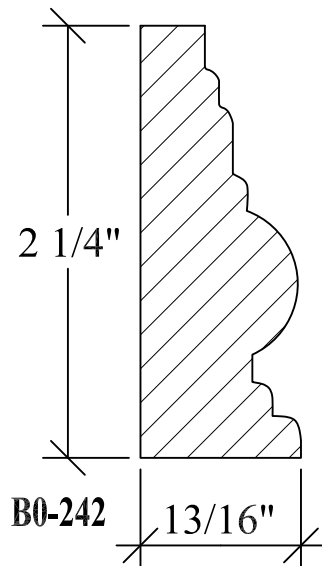

Base & Base Caps