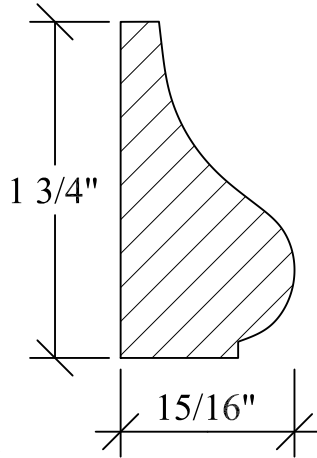

Base & Base Caps

B0-165