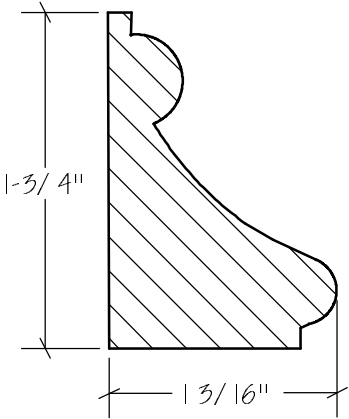

Base&BaseCaps

B0-129