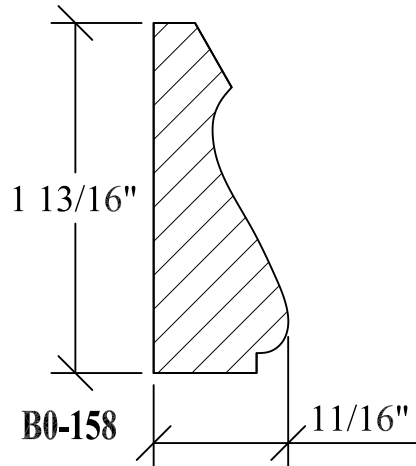

Base & Base Caps