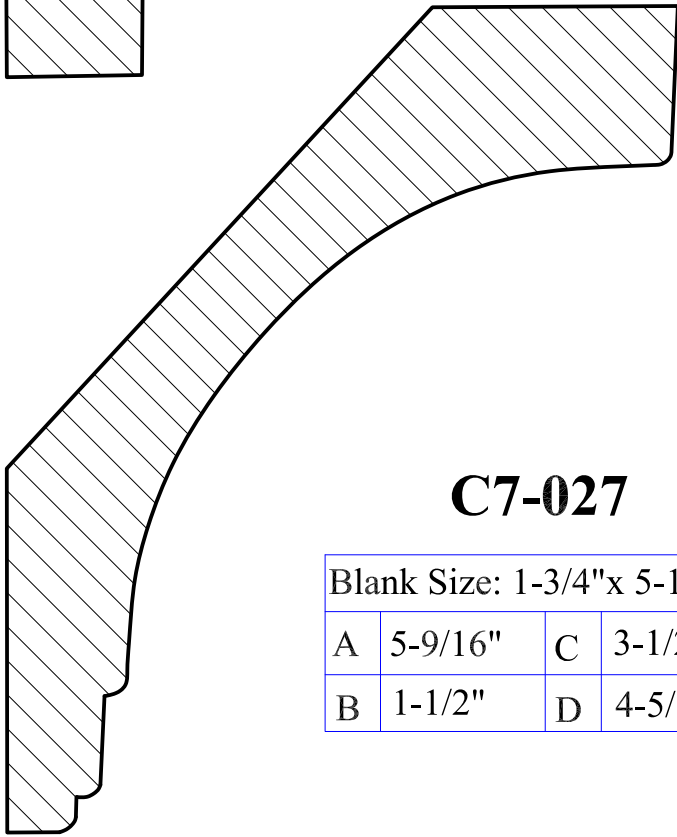

Crown Moulding

C7-025

Blank Size: 1-1/2"x 5-1/2"			
A	5-1/4"	C	2-11/16"
B	1-1/4"	D	4-1/2"

C7-026

Blank Size: 1-3/8"x 4-1/8"			
A	3-7/8"	C	2-1/2"
B	1-1/8"	D	3"

C7-027

Blank Size: 1-3/4"x 5-13/16"			
A	5-9/16"	C	3-1/2"
B	1-1/2"	D	4-5/16"