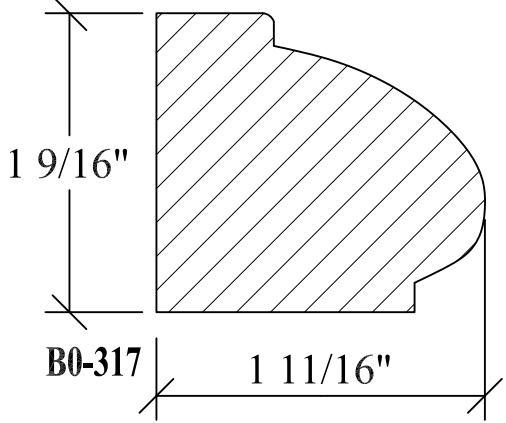

Base & Base Caps