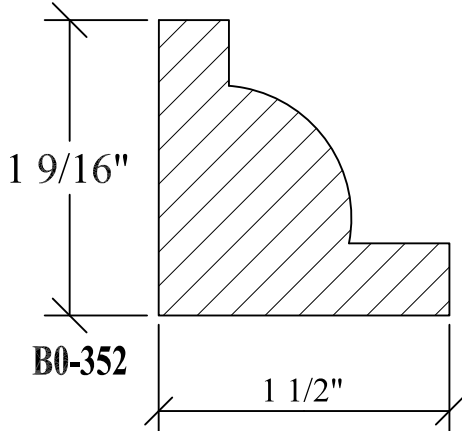

Base & Base Caps