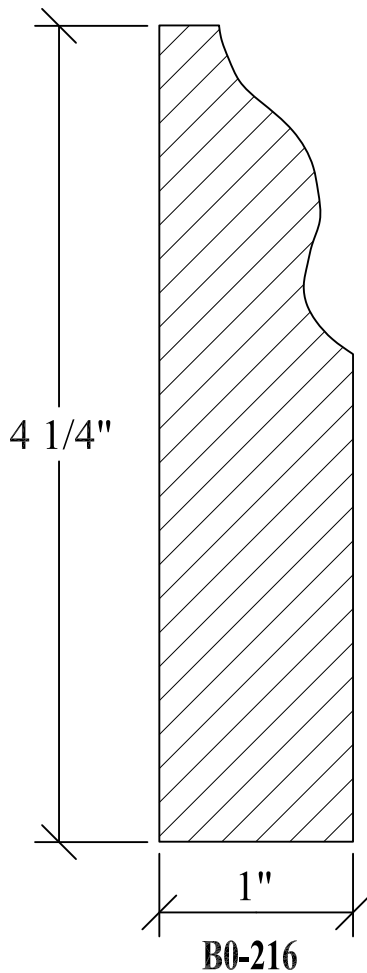

Base & Base Caps