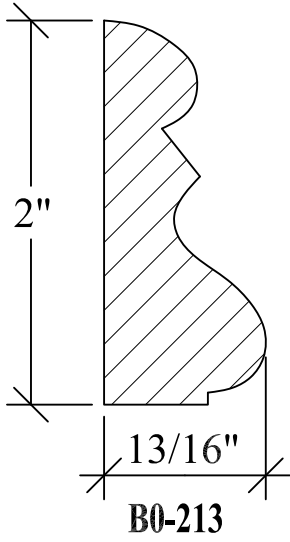

Base & Base Caps