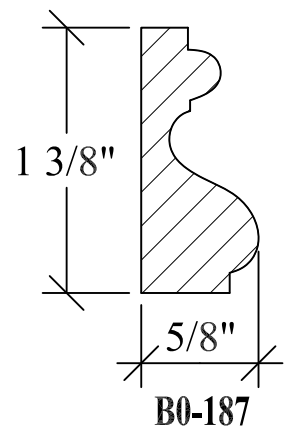

Base & Base Caps