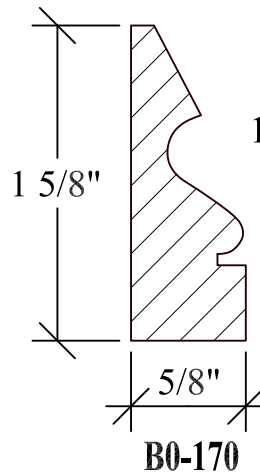

Base & Base Caps

B0-170