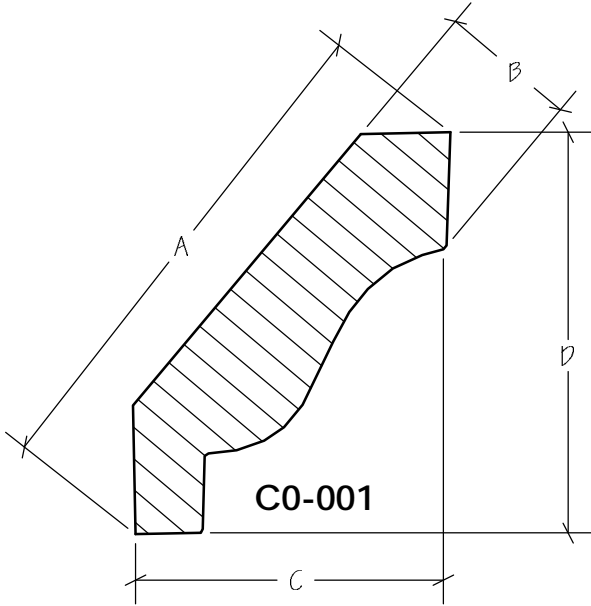

Ordering and Specifications

Ordering curved milled profiles from New England Wood Products is simple.

1. Select the matching straight profile from the catalog.
2. Provide the Part Number, Material Required, and quantity as shown below.