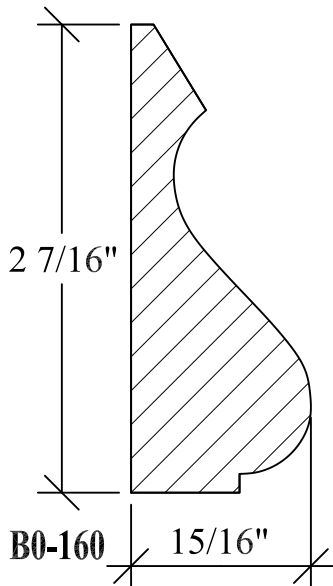

Base & Base Caps