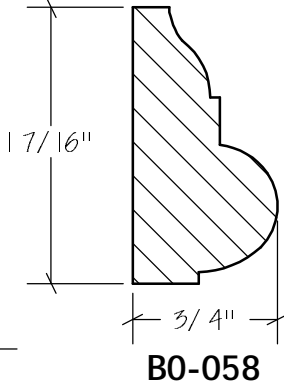

Base&BaseCaps