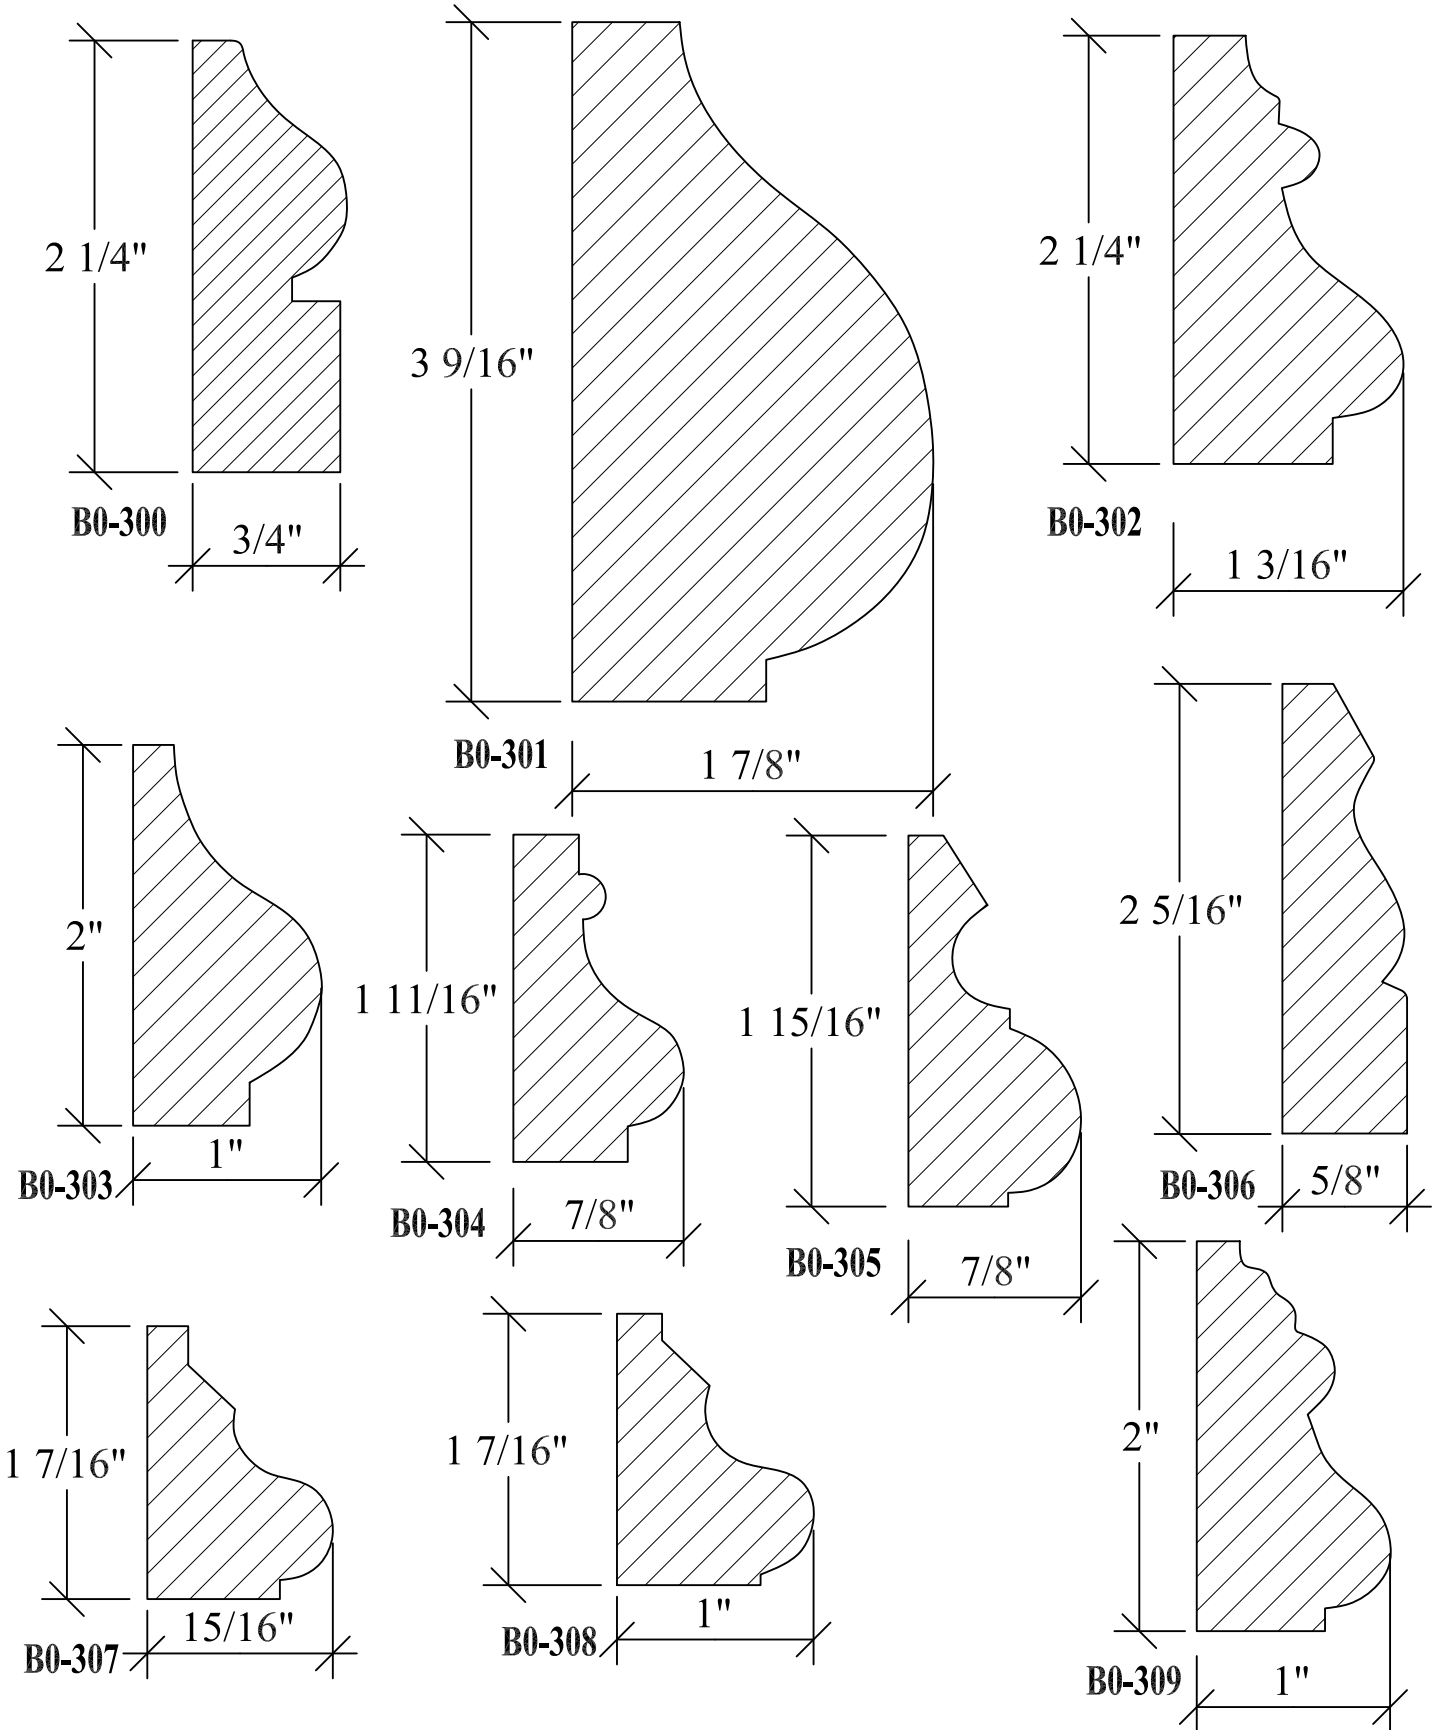

Base & Base Caps