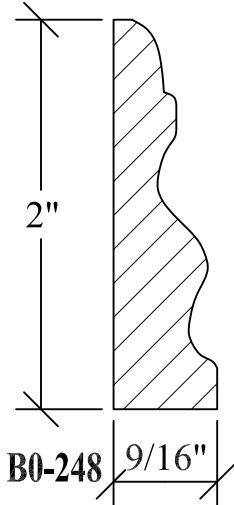

Base & Base Caps