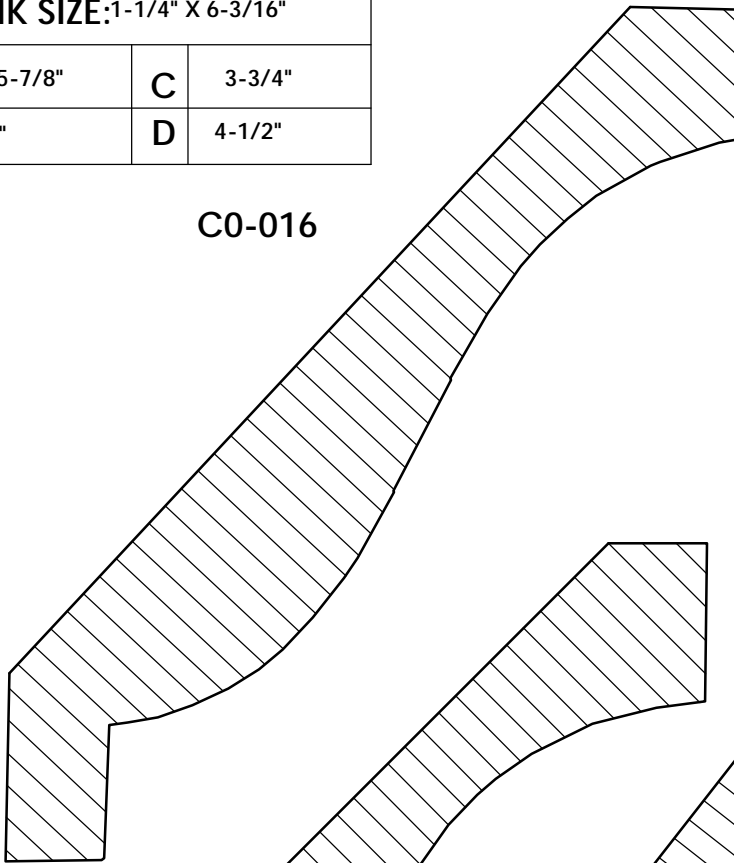

CrownMoulding

BLANK SIZE:1-1/4" X 6-3/16"			
A	5-7/8"	C	3-3/4"
B	1"	D	4-1/2"

C0-016