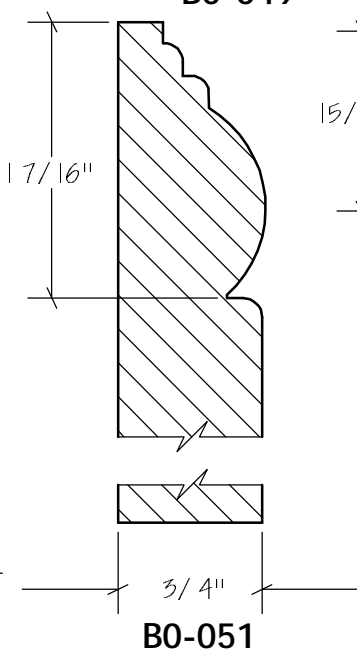

Base&BaseCaps