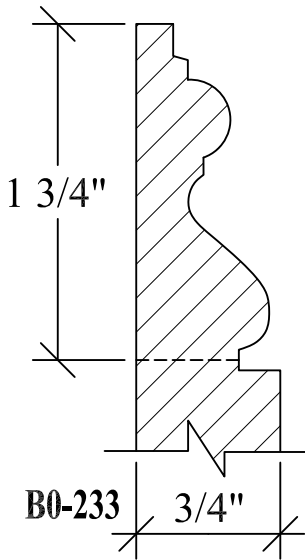

Base & Base Caps