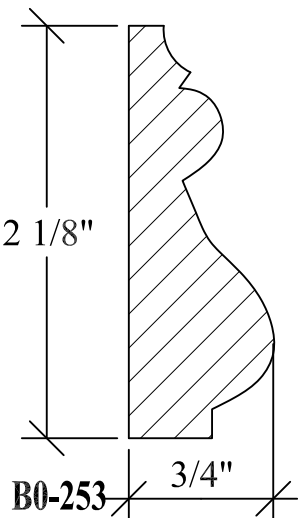

Base & Base Caps