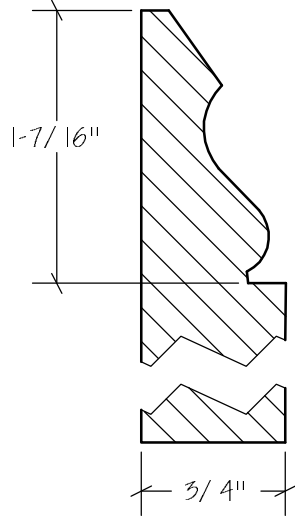

Base&BaseCaps

B0-137

B0-138

B0-140