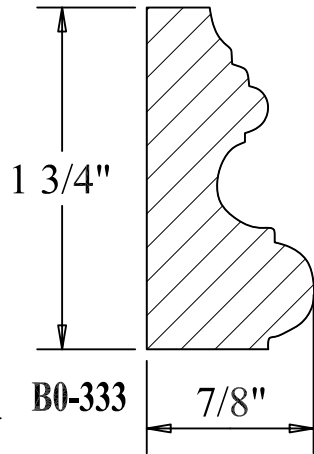

Base & Base Caps