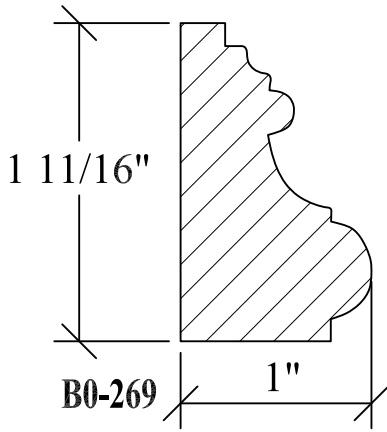

Base & Base Caps