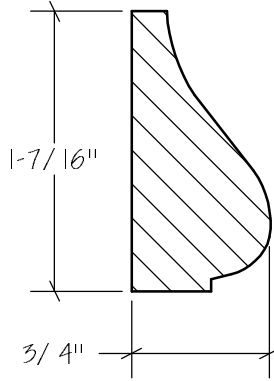

Base&BaseCaps

B0-138

B0-140

B0-142