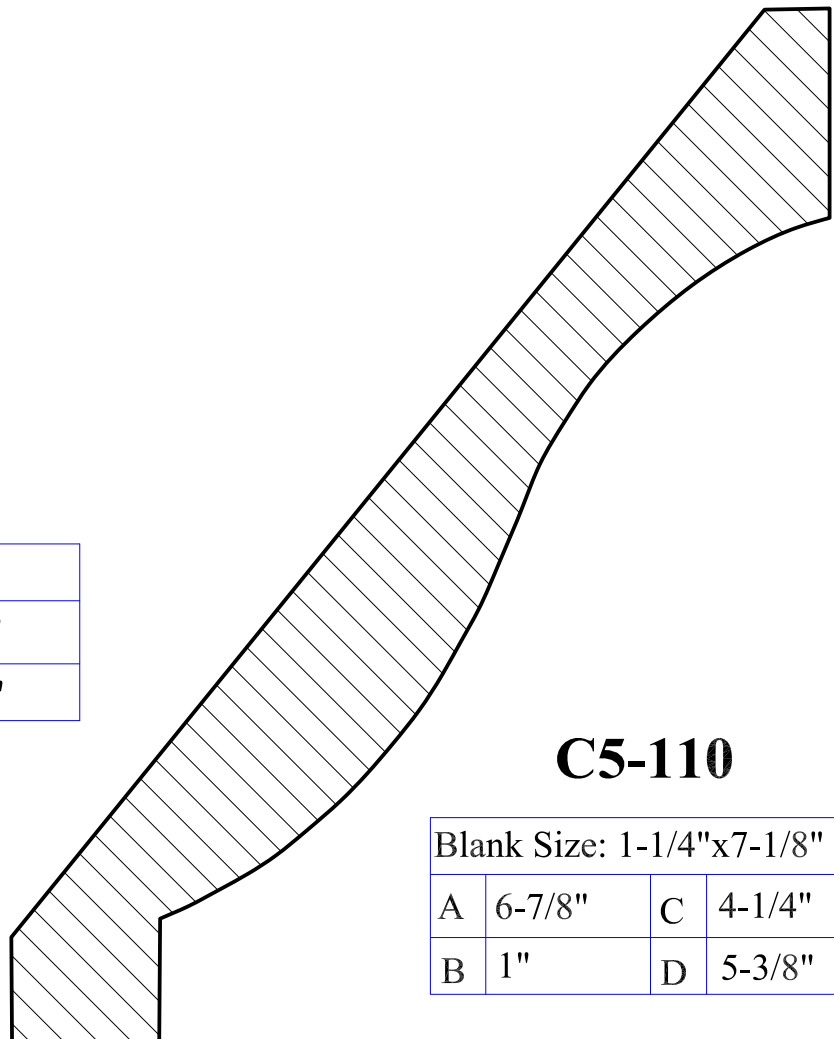

Crown Moulding

C5-107

Blank Size: 1"x3"			
A	2-3/4"	C	1-1/2"
B	3/4"	D	2-5/16"

C5-108

Blank Size: 1-1/8"x3-7/8"			
A	3-3/8"	C	1-7/8"
B	7/8"	D	2-3/4"

C5-109

Blank Size: 1"x3-5/8"			
A	3-1/8"	C	2-1/4"
B	3/4"	D	2-1/4"