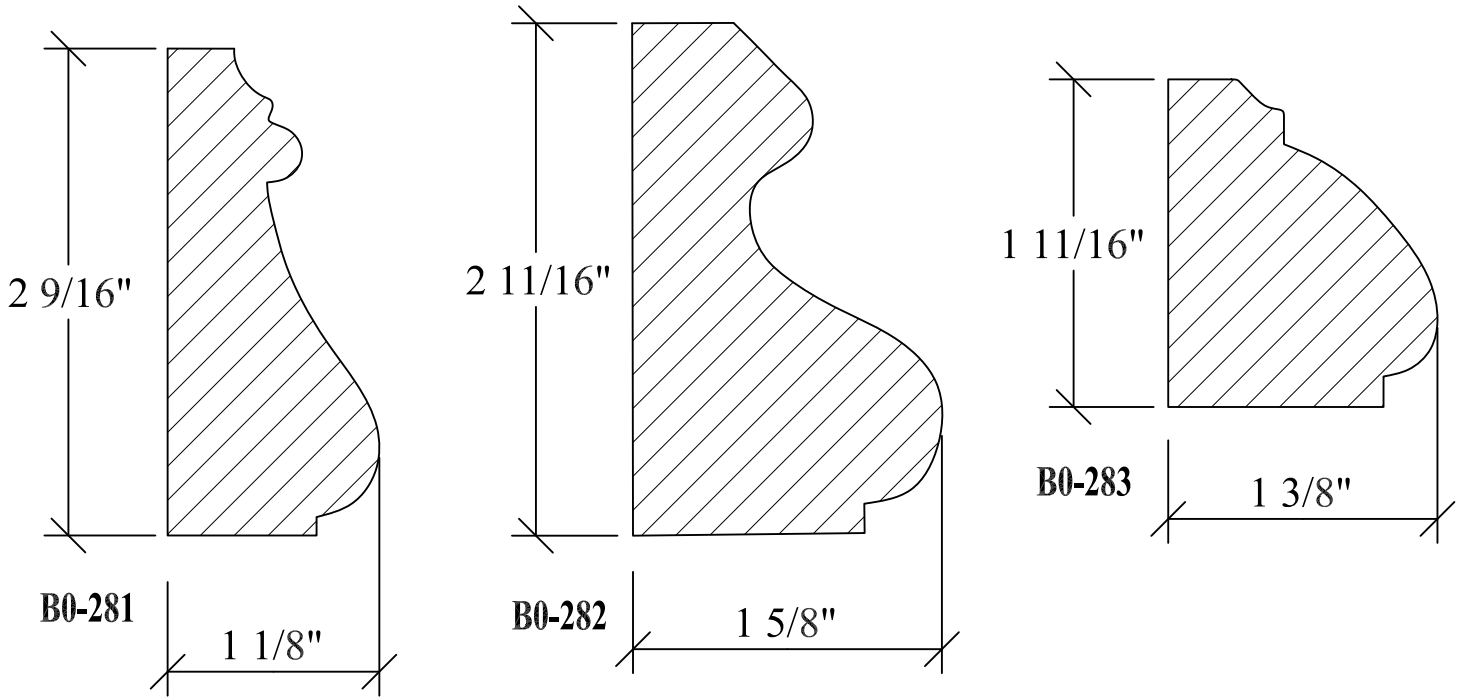

Base & Base Caps