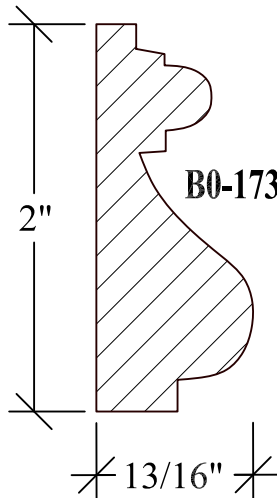

Base & Base Caps

B0-173