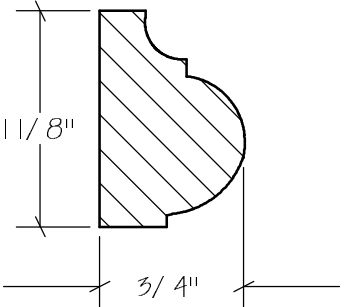

B0-039

B0-043