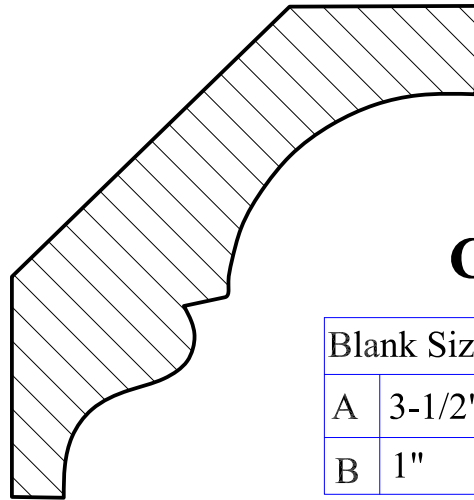

C6-141

Blank Size: 1-1/4" x 3-3/4"

A	3-1/2"	C	2-7/16"
B	1"	D	2-9/16"