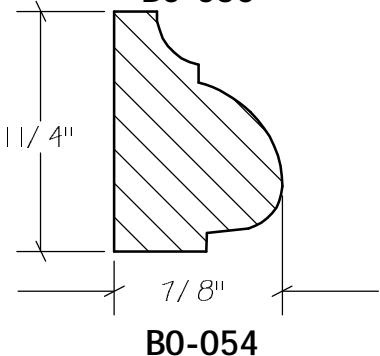

Base&BaseCaps