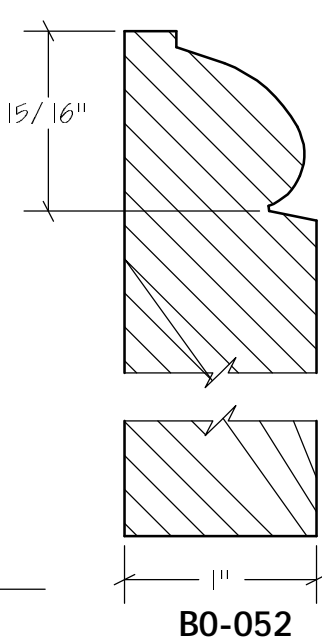

Base&BaseCaps