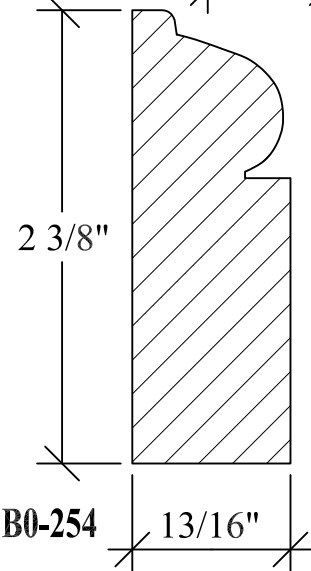

Base & Base Caps