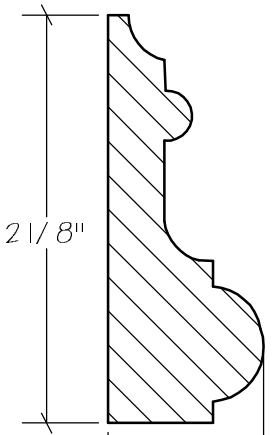

Base&BaseCaps

B0-125

R0-006

R0-005

R0-003