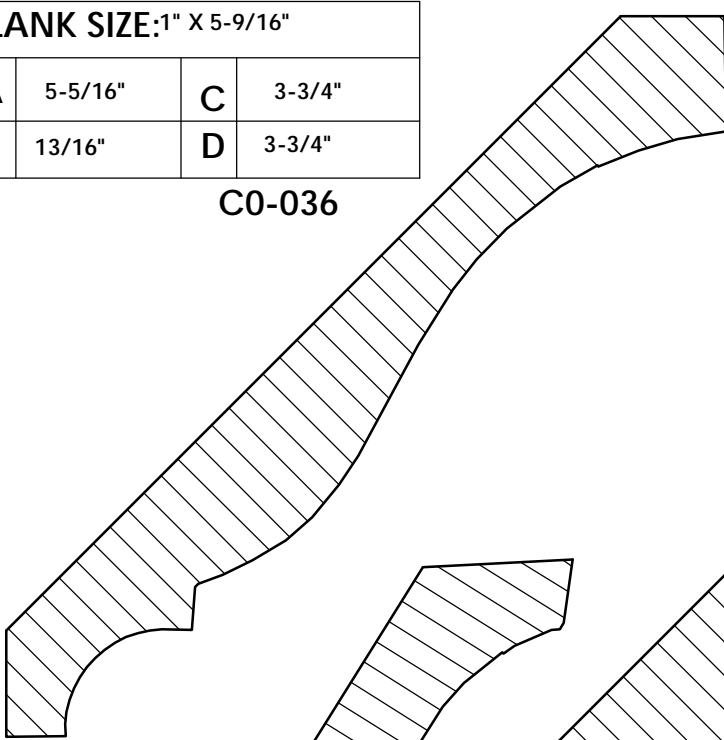

BLANK SIZE: 15/16 X 3-1/16			
A	2-3/4"	C	1-11/16"
B	11/16"	D	2-1/16"

1. Part Number: C0-001
2. Material: OAK
3. Length: 12'
4. Quantity: 100

Profile referenced dimensions are provided and are oriented as shown below.

C0-035

BLANK SIZE: 1" X 5-1/2"			
A	5-1/4"	C	3-1/2"
B	13/16"	D	4"

CrownMoulding

BLANK SIZE: 1" X 5-9/16"

A	5-5/16"	C	3-3/4"
B	13/16"	D	3-3/4"

C0-036

C0-037

BLANK SIZE: 1-1/8" X 6-3/4"