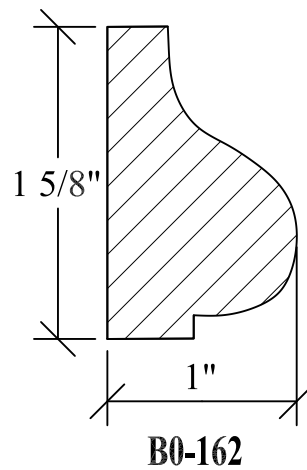

Base & Base Caps