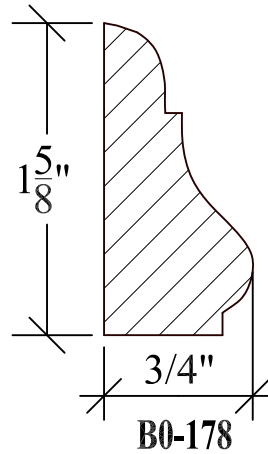

Base & Base Caps