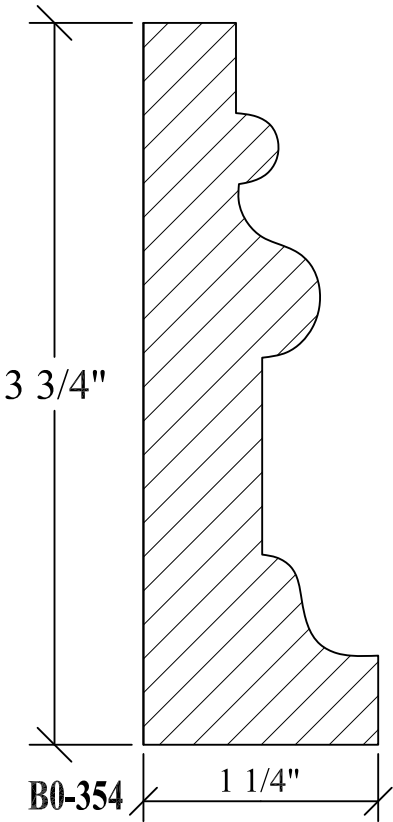

Base & Base Caps