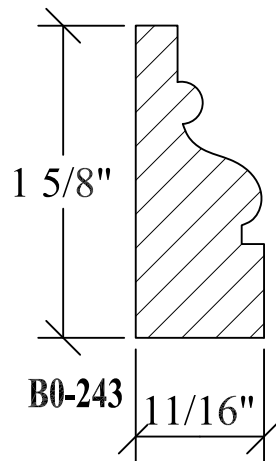

Base & Base Caps