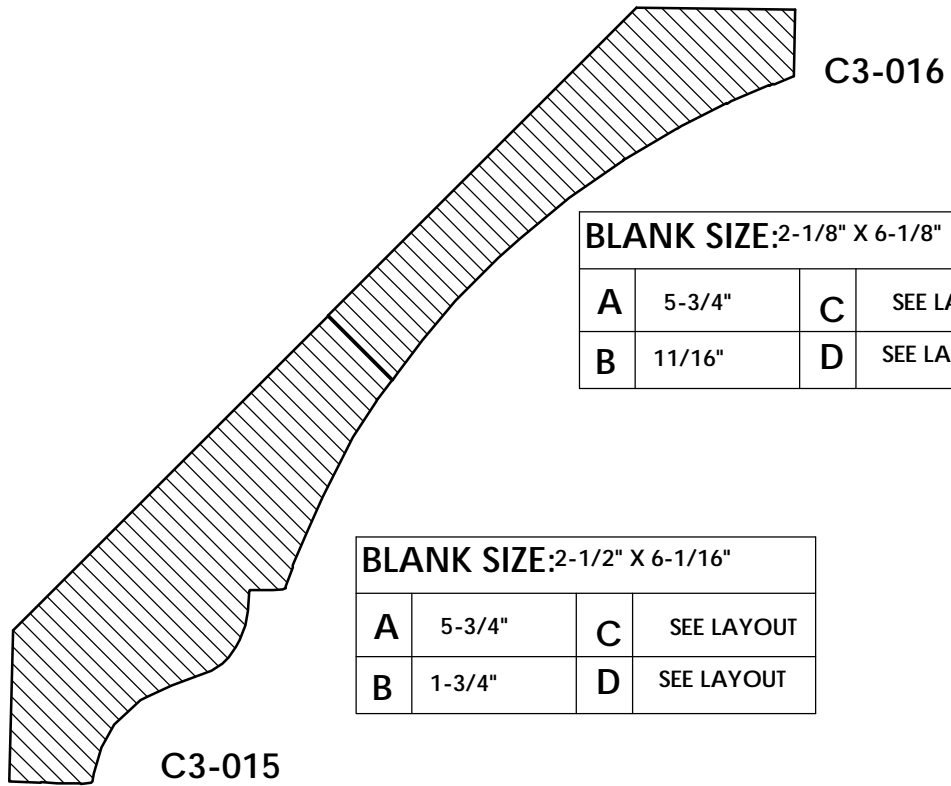

CrownMoulding