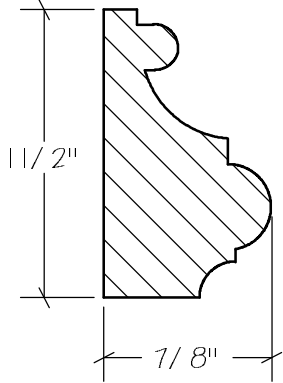

Base&BaseCaps

B0-113