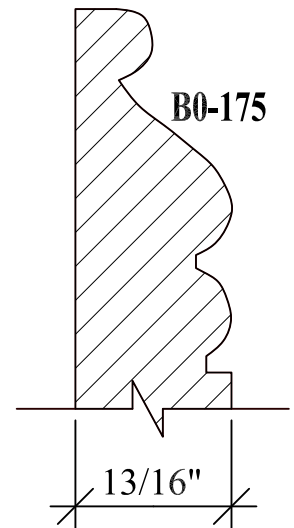

B0-170

B0-174

B0-175