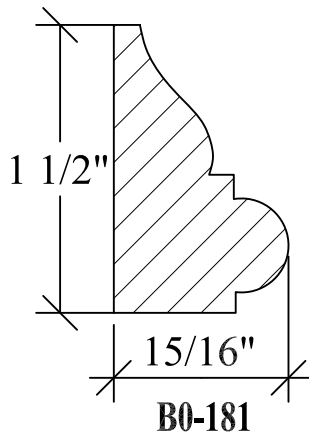

Base & Base Caps