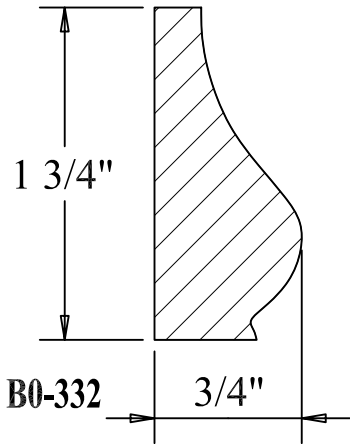

Base & Base Caps