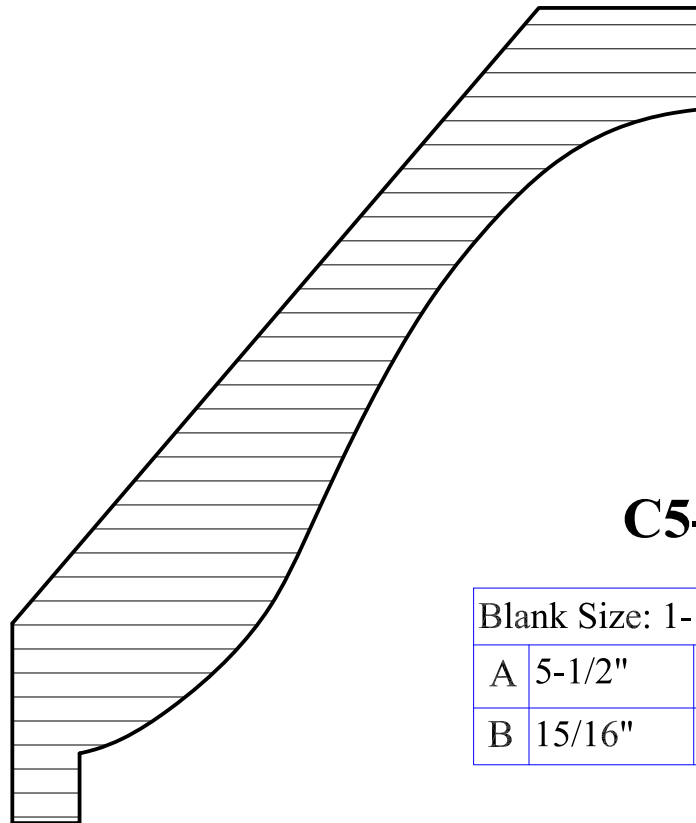

C5-076

Blank Size: 1-1/4"x 5-3/4"

A	5-1/2"	C	3-9/16"
B	15/16"	D	4-1/4"