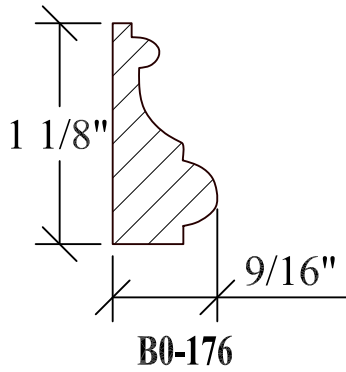

Base & Base Caps