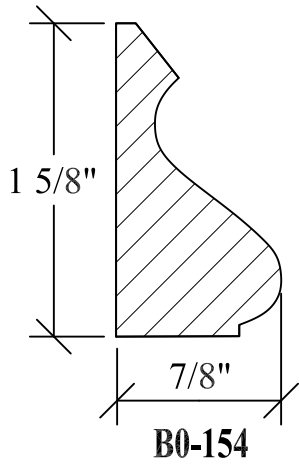

Base & Base Caps