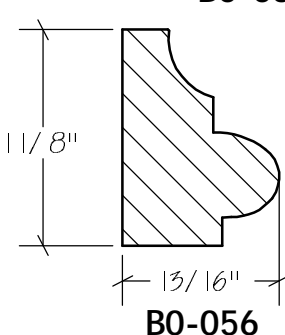

Base&BaseCaps