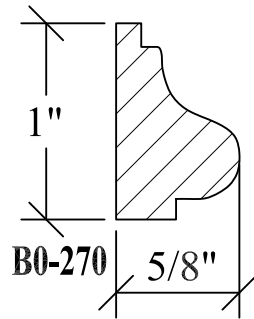

Base & Base Caps