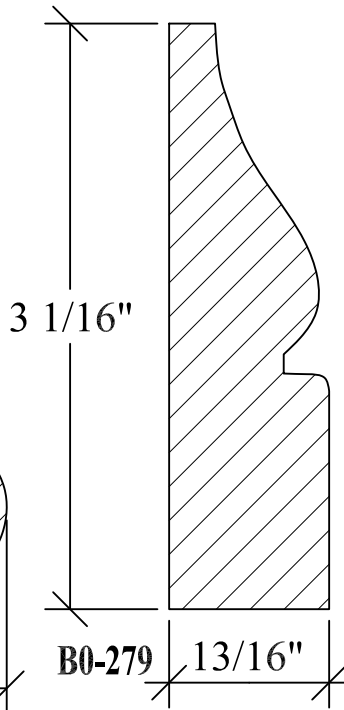

Base & Base Caps