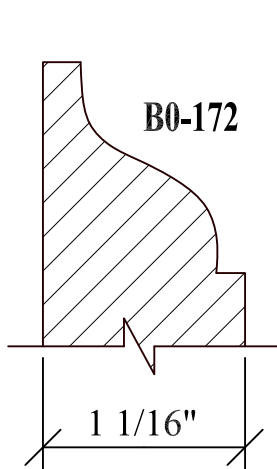

Base & Base Caps

B0-172