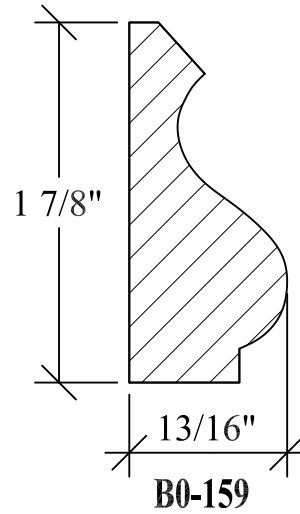

Base & Base Caps