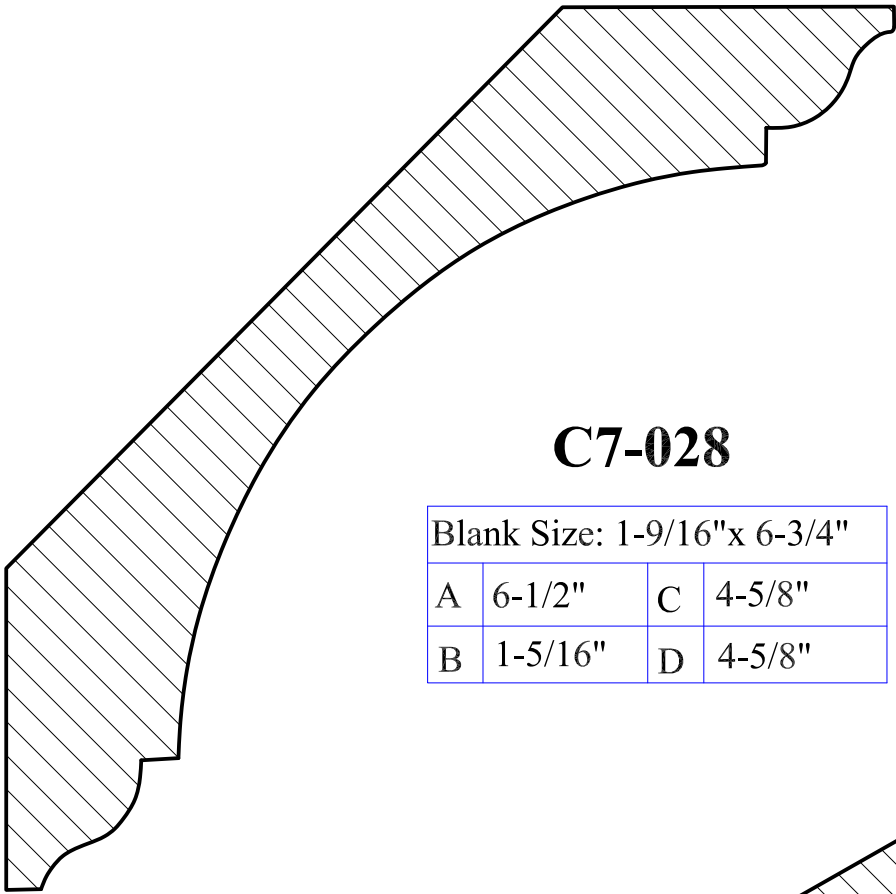

Crown Moulding

C7-025

Blank Size: 1-1/2"x 5-1/2"			
A	5-1/4"	C	2-11/16"
B	1-1/4"	D	4-1/2"

C7-026

Blank Size: 1-3/8"x 4-1/8"			
A	3-7/8"	C	2-1/2"
B	1-1/8"	D	3"

C7-027

Blank Size: 1-3/4"x 5-13/16"			
A	5-9/16"	C	3-1/2"
B	1-1/2"	D	4-5/16"