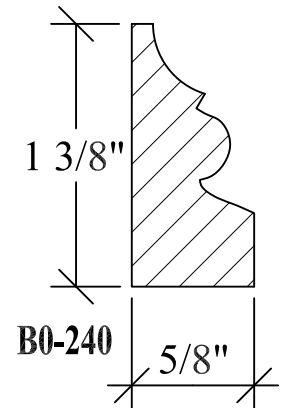

Base & Base Caps