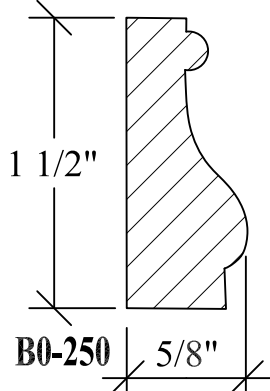

Base & Base Caps