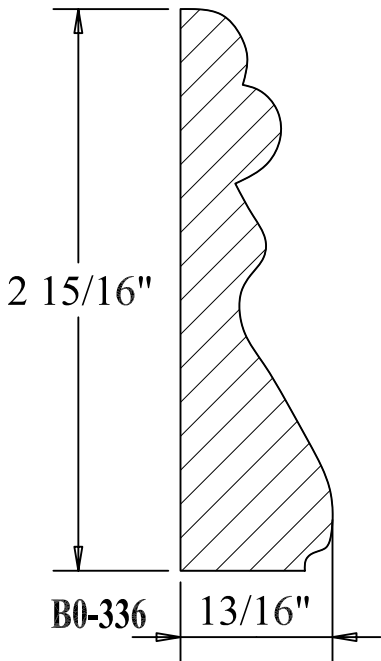

Base & Base Caps