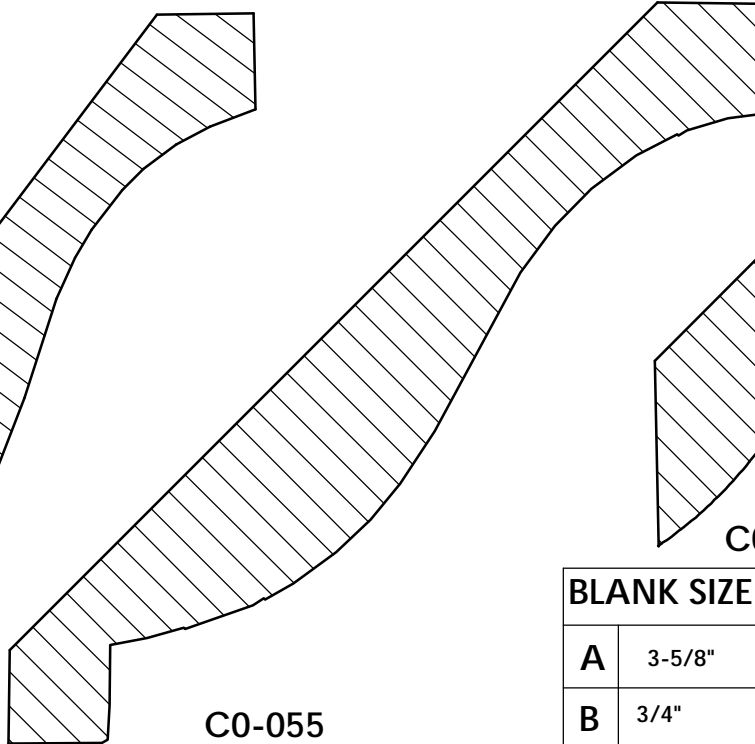

BLANK SIZE:1" X 4-7/8"			
A	5-3/4"	C	3-7/8"
B	13/16"	D	3-7/8"