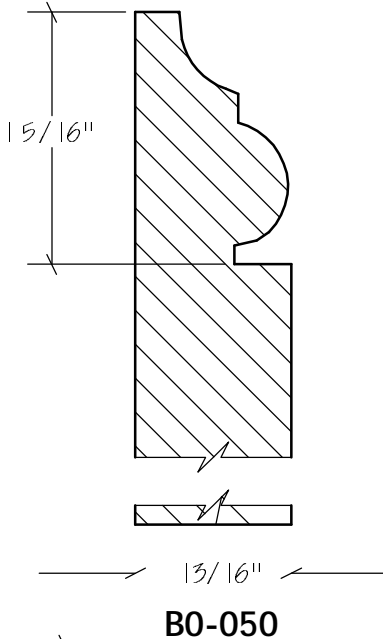

Base&BaseCaps