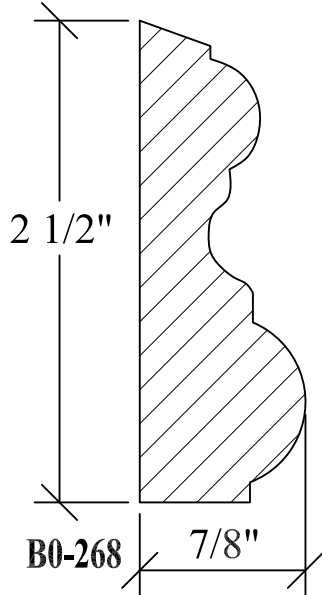

Base & Base Caps