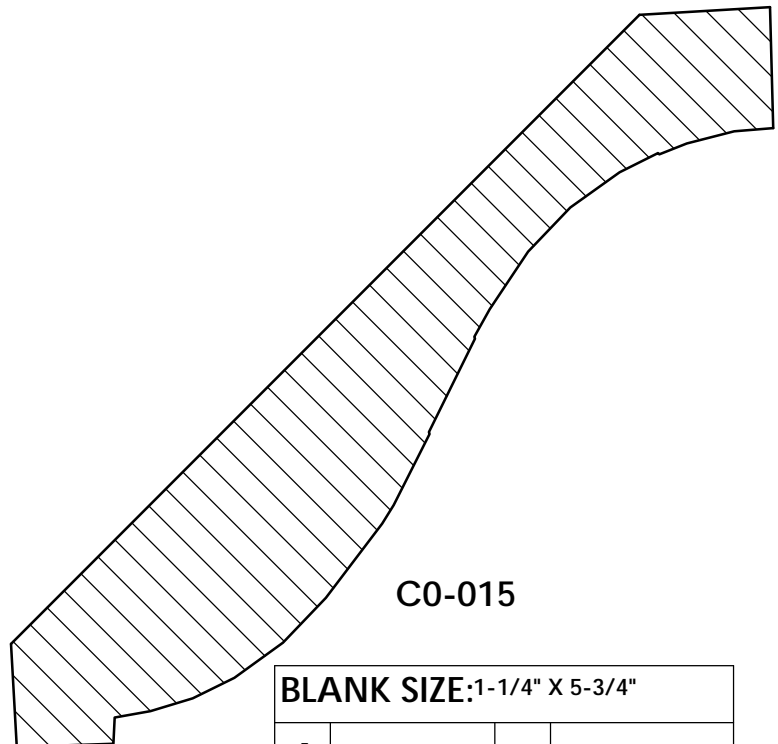

CrownMoulding

C0-014

BLANK SIZE: 1-1/4 X 5-7/8"			
A	5-5/8"	C	2-1/4"
B	1"	D	5-1/8"

C0-013

BLANK SIZE: 1-1/4" X 5-7/16"			
A	5 1/8"	C	3 5/8"
B	1"	D	3 5/8"

C0-012

BLANK SIZE: 1-3/16" X 5-3/8"			
A	5-1/16"	C	2-7/8"
B	15/16"	D	4-1/8"