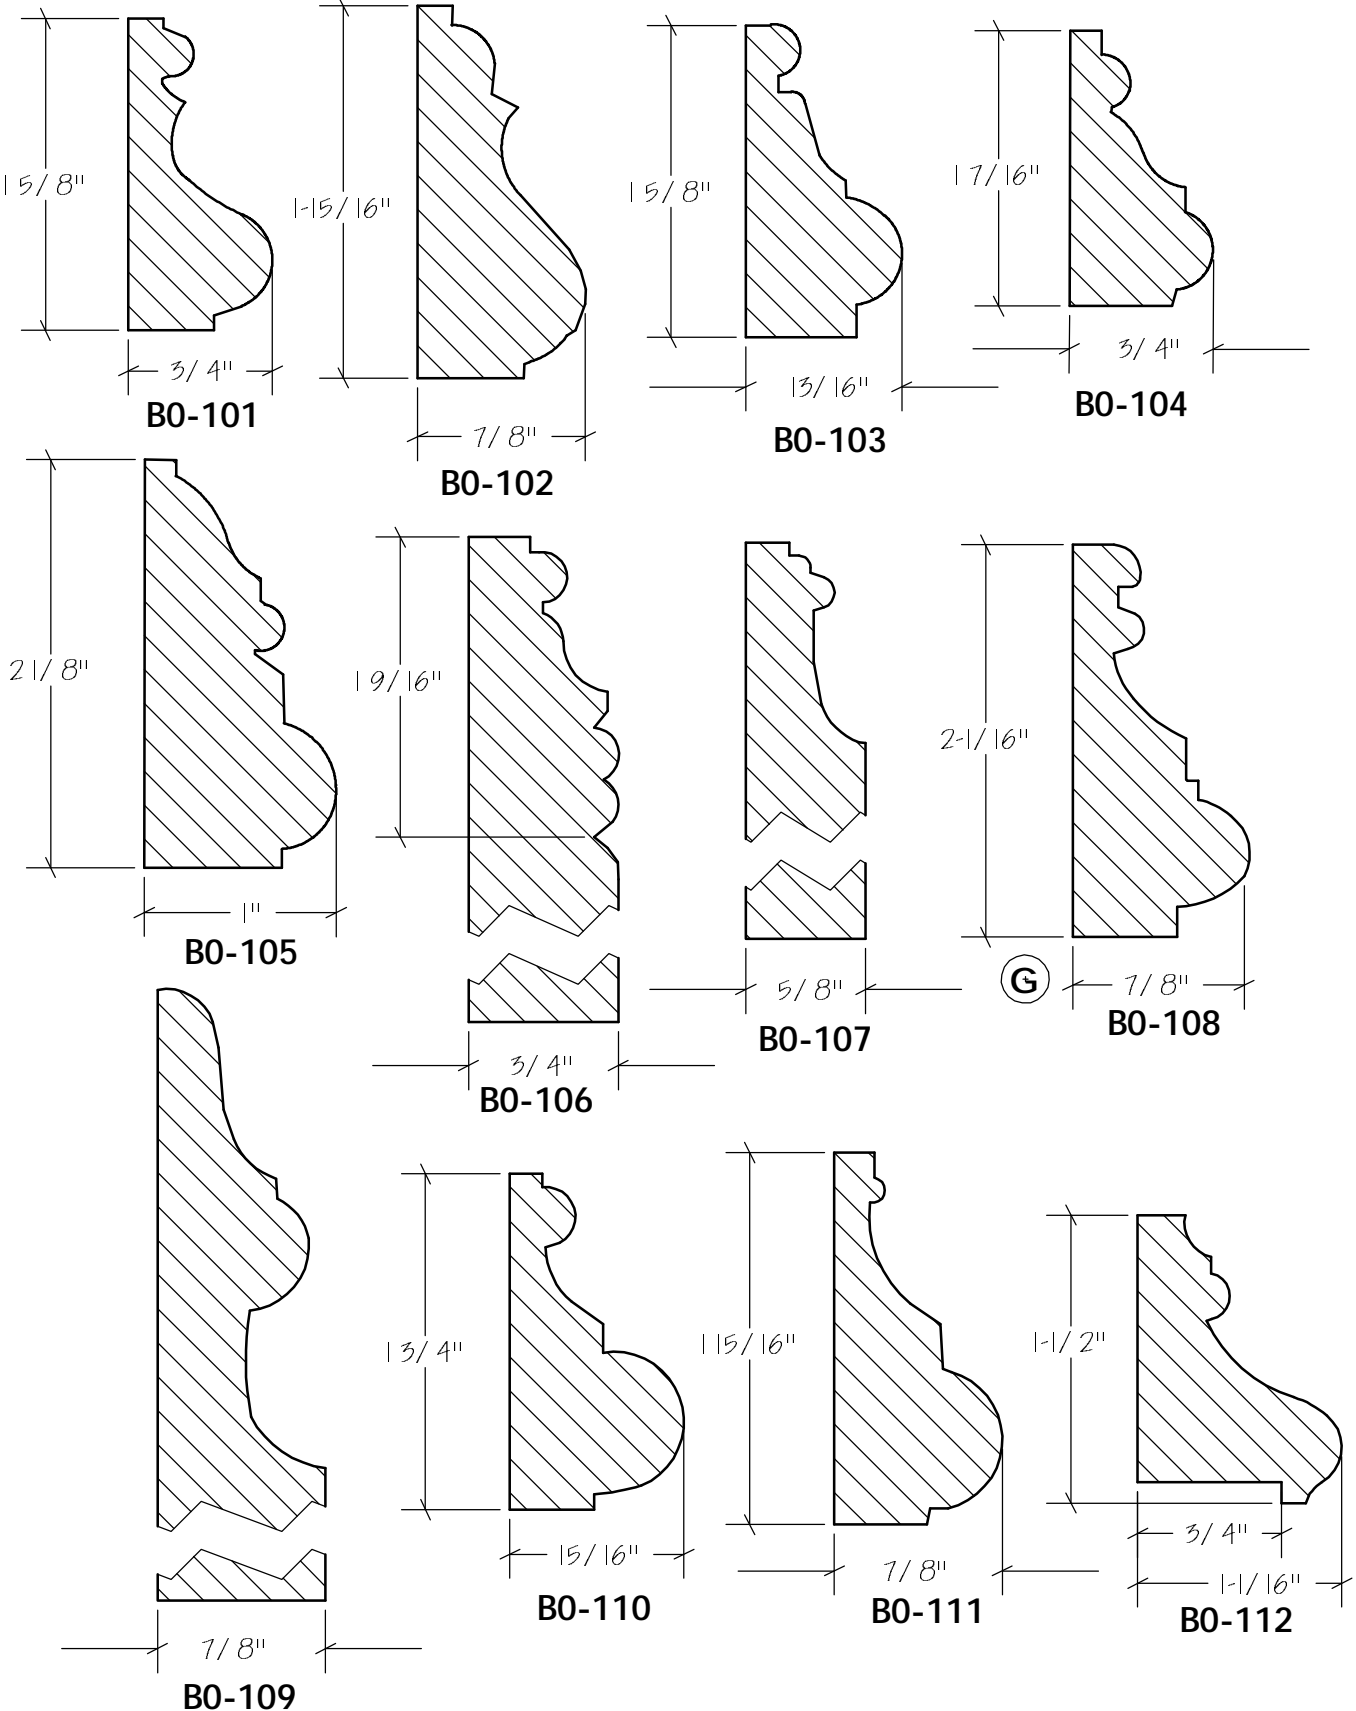

Base&BaseCaps