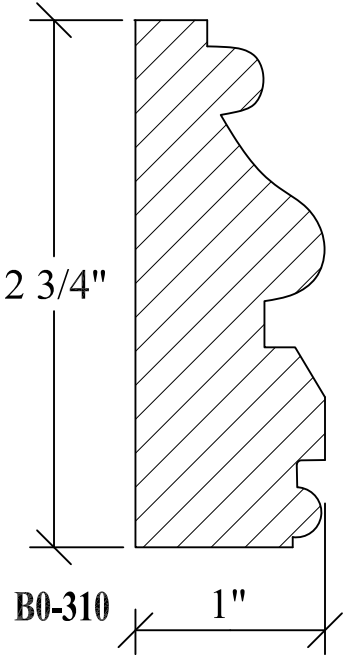

Base & Base Caps