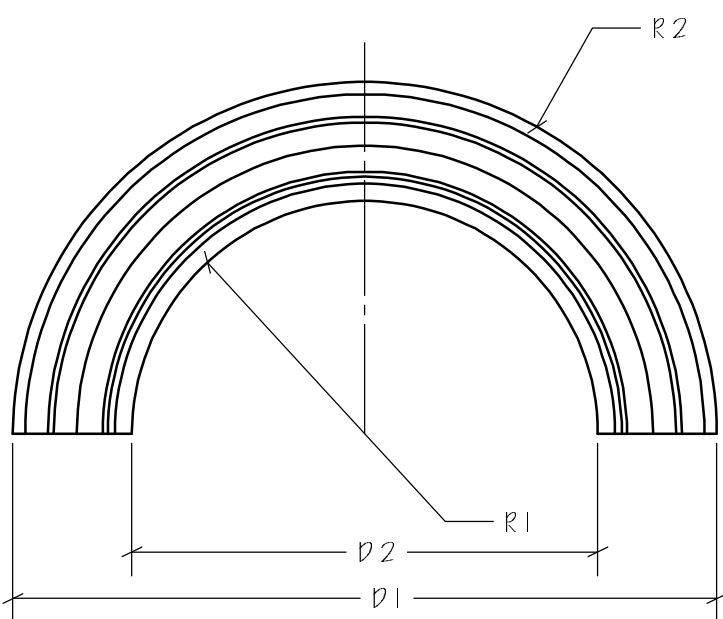

BLANK SIZE: 15/16 X 3-1/16			
A	2-3/4"	C	1-11/16"
B	11/16"	D	2-1/16"

1. Part Number: C0_001
2. Material: OAK
3. Quantity: 5

3. Provide a detail drawing with dimensions of curve.