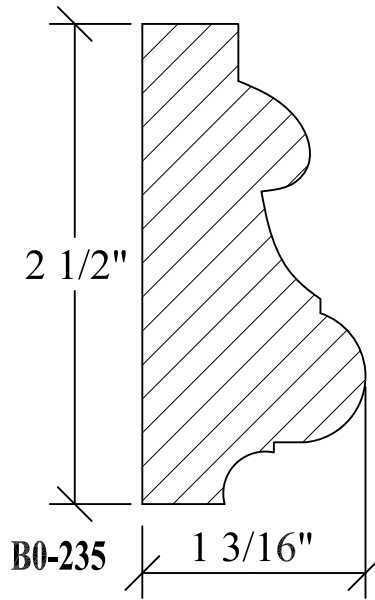

Base & Base Caps