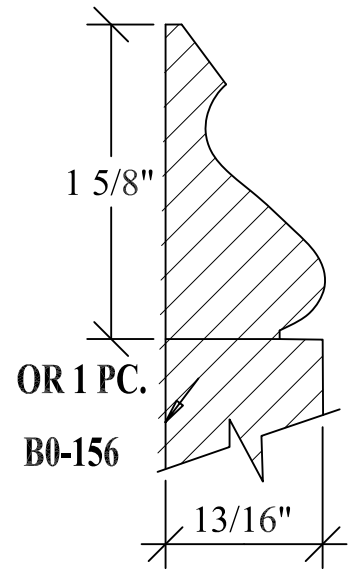

Base & Base Caps