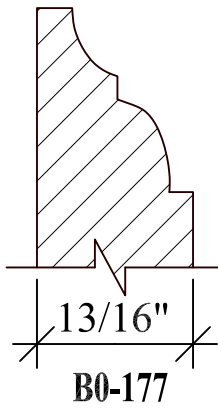

Base & Base Caps