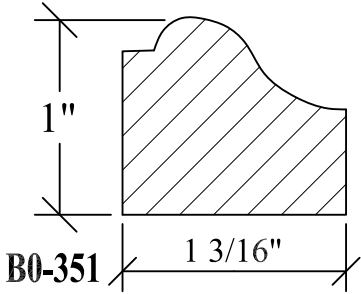

Base & Base Caps