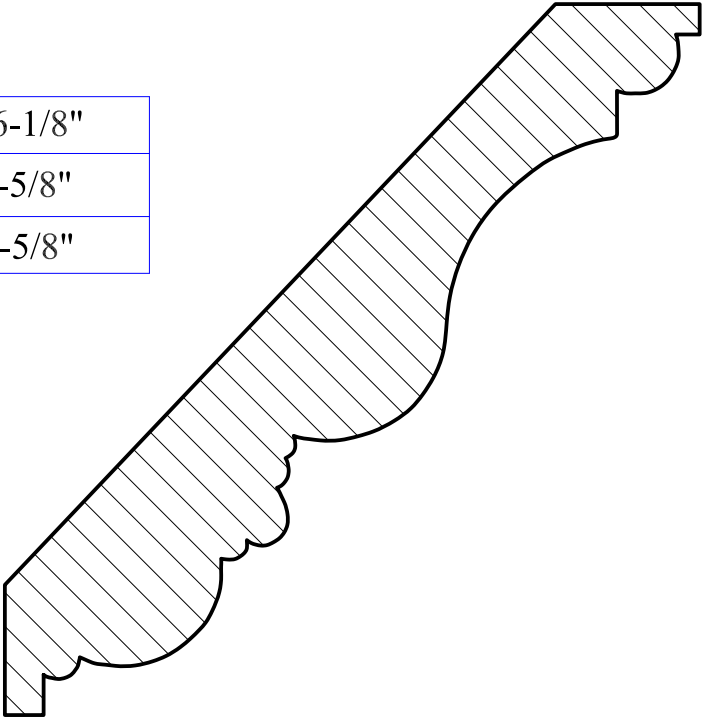

Crown Moulding

C6-051

Blank Size: 1-1/8"x6-1/8"			
A	5-3/16"	C	3-5/8"
B	7/8"	D	3-5/8"