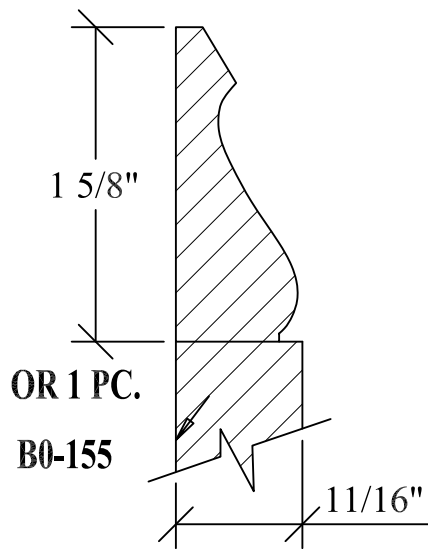

Base & Base Caps