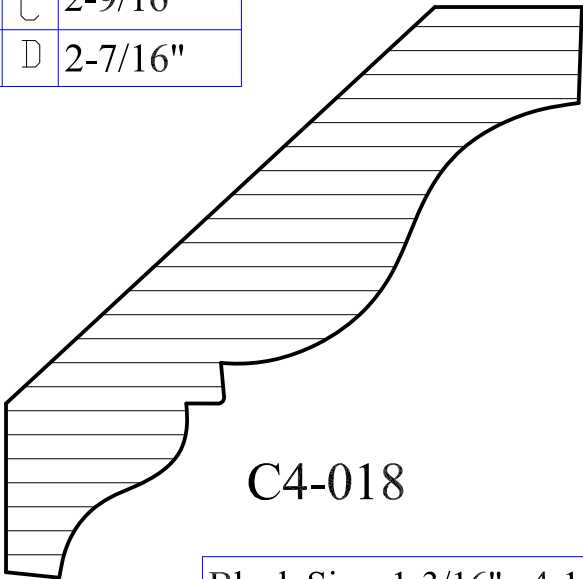

C4-018

Blank Size: 1-3/16"x 4-1/2"			
A	4-3/16"	C	3"
B	15/16"	D	3"