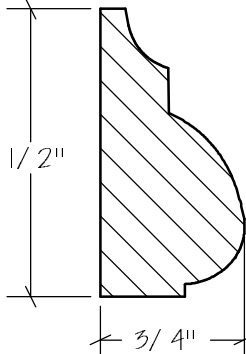

Base&BaseCaps

B0-041