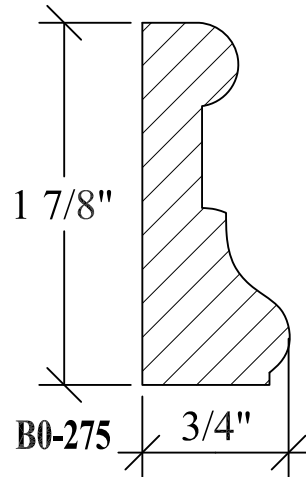

Base & Base Caps