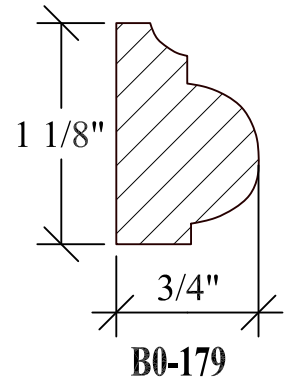

Base & Base Caps