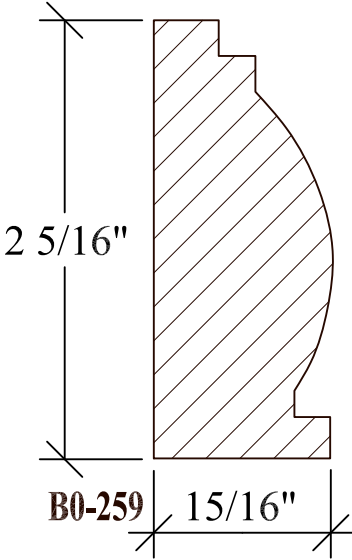

Base & Base Caps