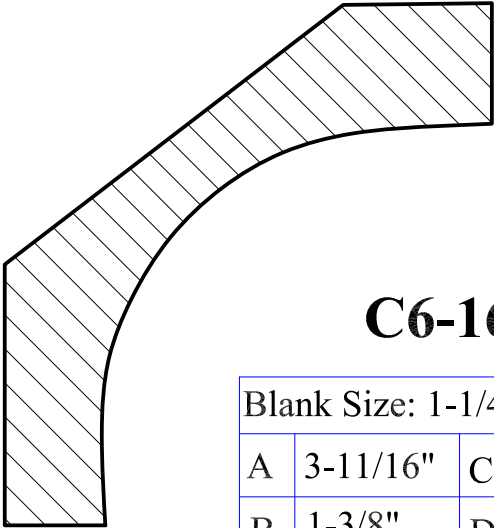

C6-165

Blank Size: 1-1/8"x 3"			
A	2-11/16"	C	1-13/16"
B	13/16"	D	2-1/8"

Crown Moulding

C6-167

Blank Size: 1-1/4"x 3-3/4"			
A	3-3/8"	C	2-1/2"
B	1"	D	2-1/4"

C6-168

Blank Size: 1-1/4"x 4"			
A	3-11/16"	C	2-9/16"
B	1-3/8"	D	2-3/4"