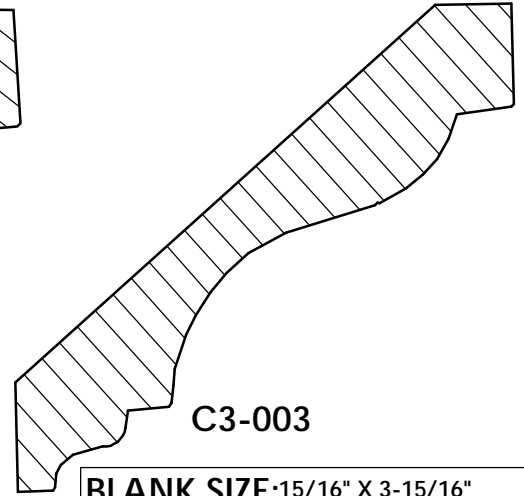

BLANK SIZE:15/16" X 3-15/16"			
A	3-5/8"	C	2-5/8"
B	11/16"	D	2-1/2"