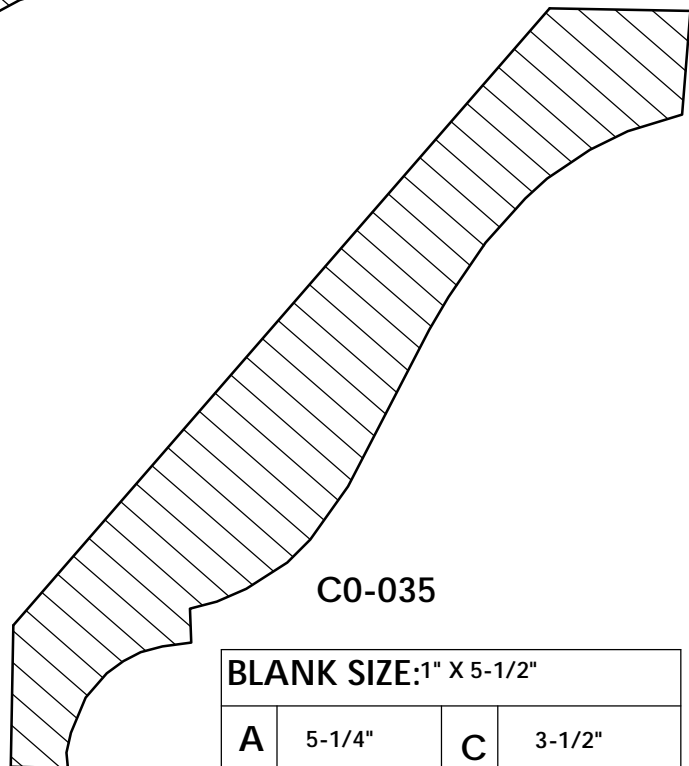

C0-035

BLANK SIZE:1" X 5-1/2"			
A	5-1/4"	C	3-1/2"
B	13/16"	D	4"