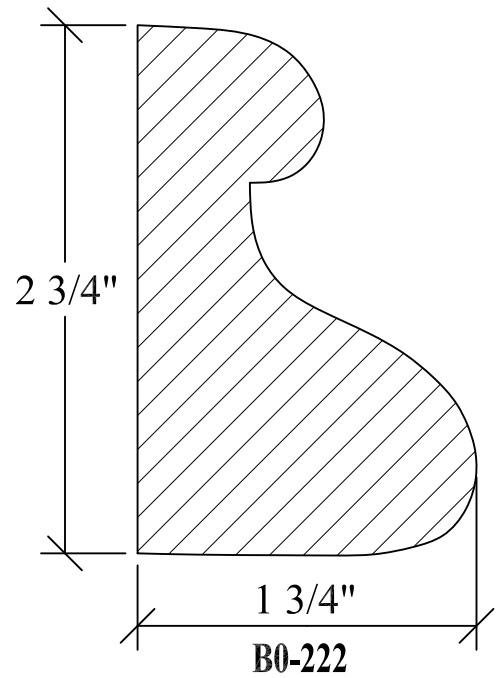

Base & Base Caps