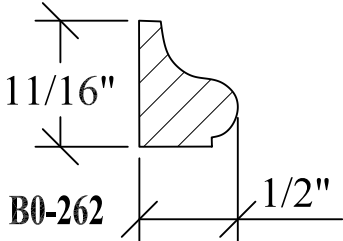

Base & Base Caps