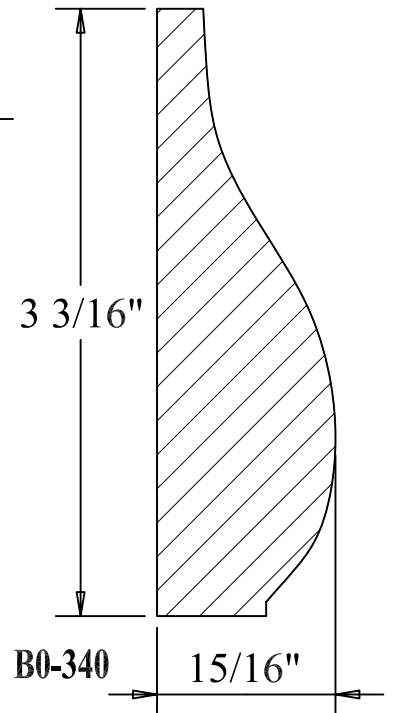

Base & Base Caps