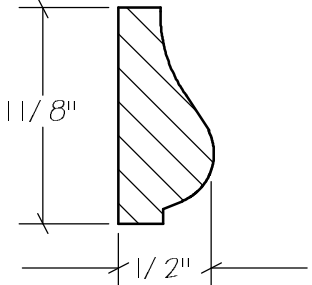

Base&BaseCaps

B0-036