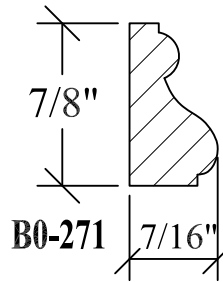

Base & Base Caps