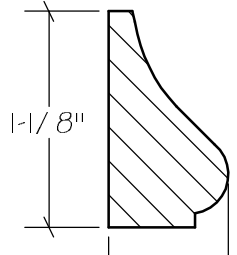

Base&BaseCaps

B0-138

B0-140

B0-141