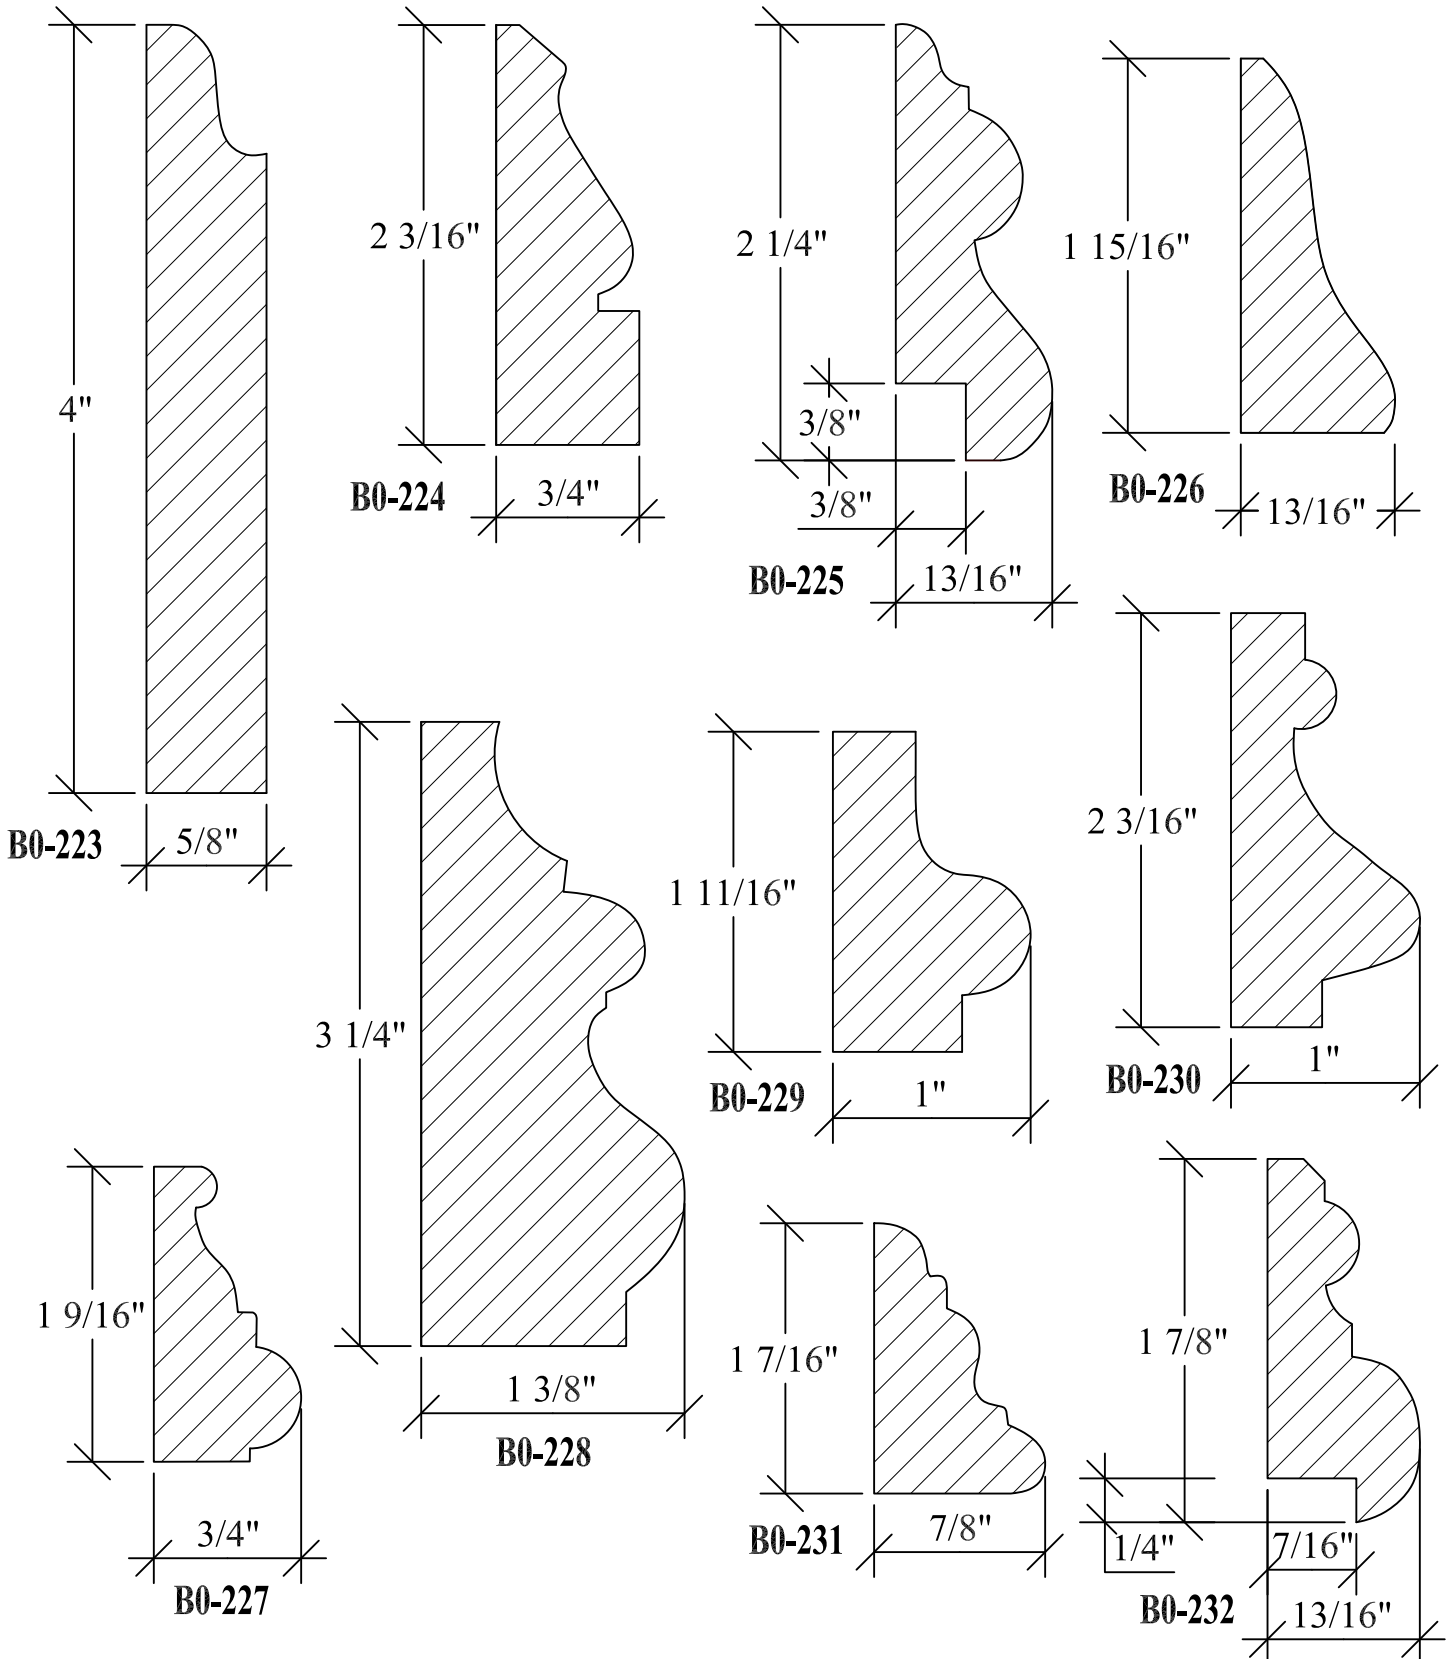

Base & Base Caps