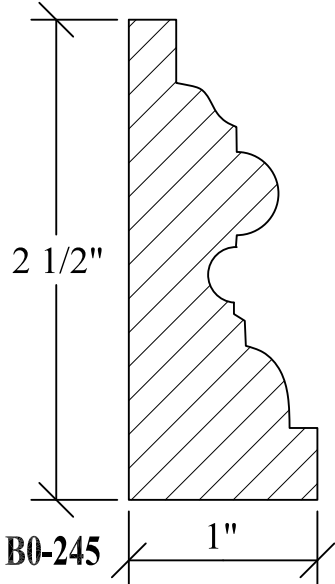

Base & Base Caps