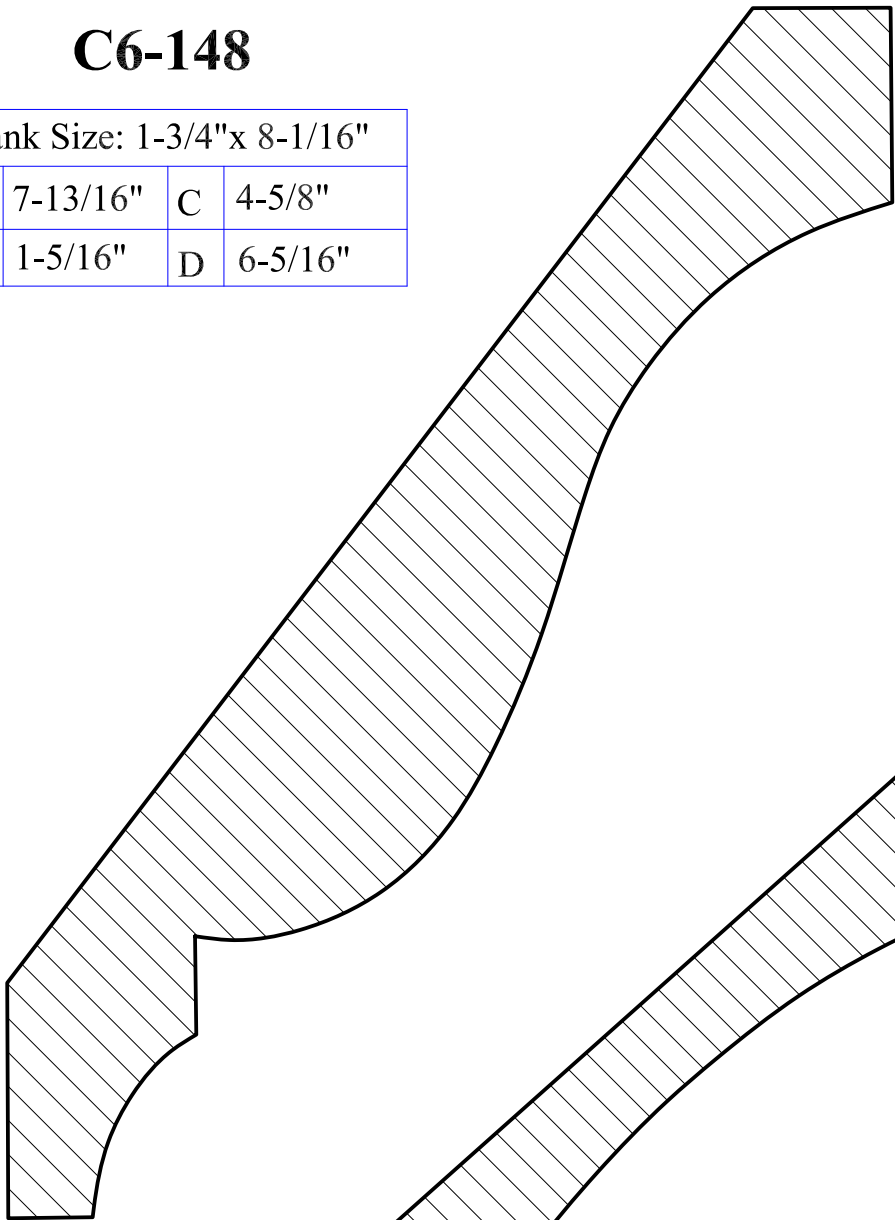

C6-148

Blank Size: 1-3/4"x 8-1/16"

A	7-13/16"	C	4-5/8"
B	1-5/16"	D	6-5/16"