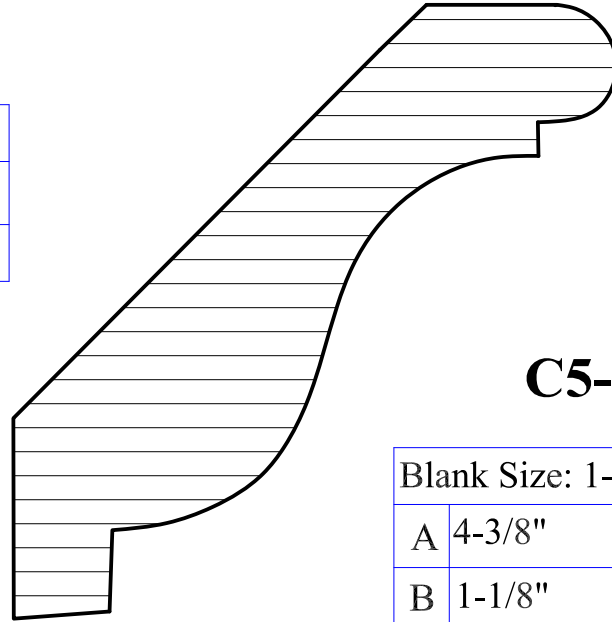

C5-061

Blank Size: 1-1/4"x 4-1/8"			
A	3-3/4"	C	2-5/8"
B	1-1/16"	D	2-13/16"

Crown Moulding

C5-062

Blank Size: 1-1/4"x 3-5/8"			
A	3-1/4"	C	1-13/16"
B	1"	D	2-3/4"

C5-063

Blank Size: 1-3/8"x 5-1/4"			
A	4-3/8"	C	3-1/8"
B	1-1/8"	D	3-3/16"