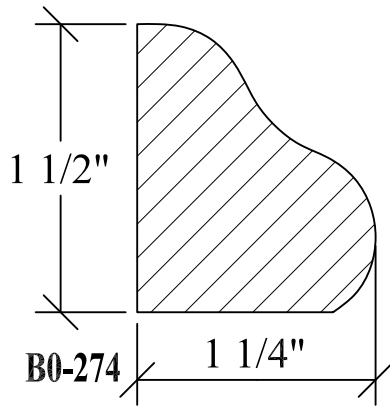

Base & Base Caps