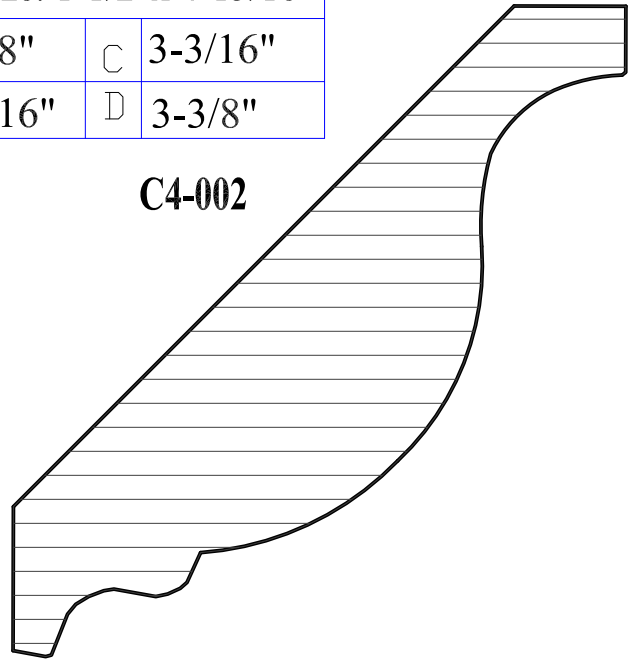

Crown Moulding

Blank Size: 1-1/2"x 6-1/16"

A	5-3/4"	C	3-5/16"
B	1-1/4"	D	4-3/4"

Blank Size: 1-1/2"x 4-15/16"

A	4-5/8"	C	3-3/16"
B	1-5/16"	D	3-3/8"

C4-002

Blank Size: 1-3/4"x 7-7/8"

A	7-7/16"	C	5-9/16"
B	1-1/2"	D	4-15/16"

Blank Size: 1-1/4"x 5-11/16"

A	5-3/8"	C	3-3/8"
B	1"	D	4-1/8"