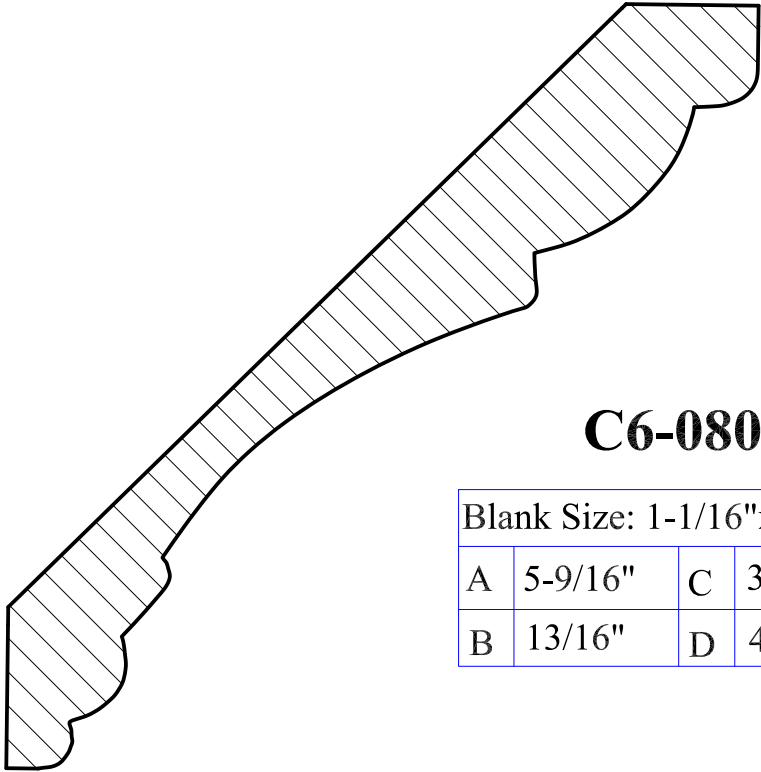

Crown Moulding

C6-078

Blank Size: 1"x2-1/4"			
A	2"	C	1-1/4"
B	11/16"	D	1-5/8"

C6-079

Blank Size: 1-1/4"x 5-1/8"			
A	4-7/8"	C	3-1/2"
B	1"	D	3-1/2"

C6-080

Blank Size: 1-1/16"x5-13/16"			
A	5-9/16"	C	3-7/8"
B	13/16"	D	4"