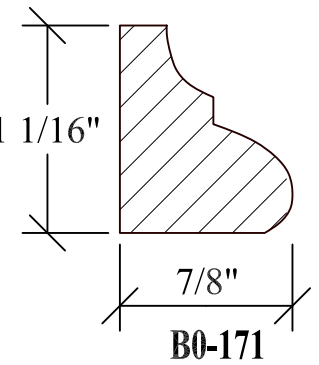

Base & Base Caps

B0-171