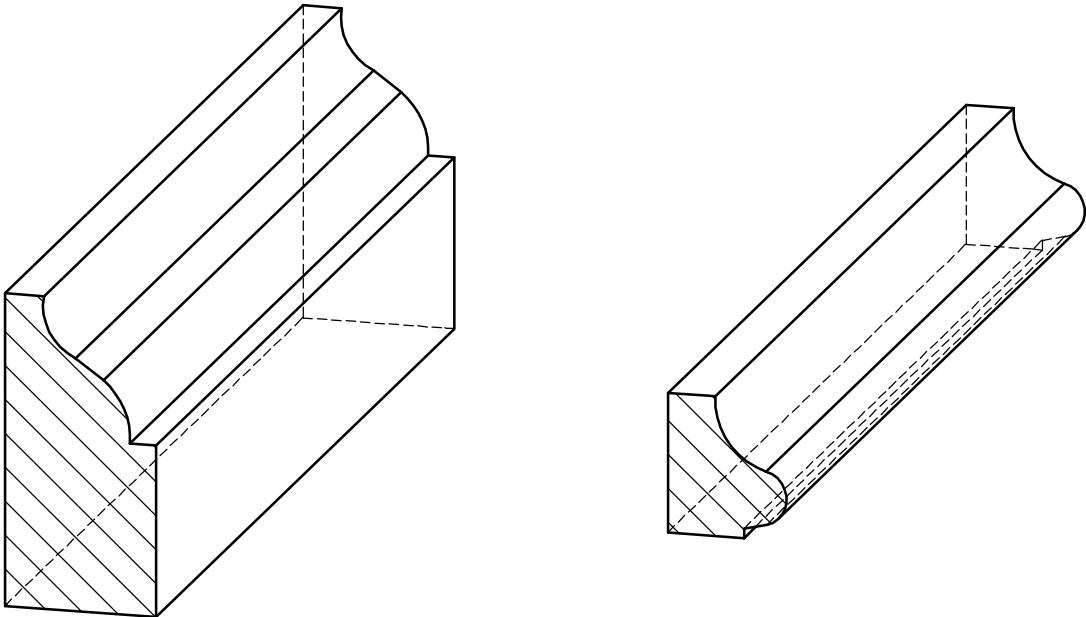

Base&BaseCaps

N.E.W.P PART NUMBER CROSS REFERENCE

NEWP#	OLDNEWP#	Thick-Width	NEWP#	OLDNEWP#	Thick-Width
		BLANK			BLANK
B0-001	B100	1"x+-	B0-031	B104-R	1"x+-
B0-002	B101	7/8"x+-	B0-032	B116	1-9/16"x2"
B0-003	B101-A	1-1/16"x+-	B0-033	B117	1-3/16"x1-5/8"
B0-004	B102	15/16"x+-	B0-034	B118	1-1/4"x1-3/4"
B0-005	B102-A	1"x+-	B0-035	B119	1-15/16x1-7/16"
B0-006	B103	1-3/16"x+-	B0-036	B119-A	3/4"x1-3/8"
B0-007	B103-A	3/4"x+-	B0-037	B120	1-3/4"x2-3/8"
B0-008	B104	1"x+-	B0-038	B121	1-1/8"x1-3/4"
B0-009	B105	13/16"x+-	B0-039	B121-A	1-5/16"x1-1/2"
B0-010	B106	7/8"x1"	B0-040	B121-B	1-3/8"x2"
B0-011	B107	1"x13/16"	B0-041	B121-C	1"x1-3/4"
B0-012	B108	1-1/8"x+-	B0-042	B122	1-1/8"x1-3/8"
B0-013	B109	13/16"x+-	B0-043	B122-A	1"x1-3/8"
B0-014	B110	13/16"x+-	B0-044	B123	3/4"x1"
B0-015	B110-A	1-1/16"x+-	B0-045	B124	7/8"x1"
B0-016	B111	1-1/8"x15/16"	B0-046	B125	1"x1-3/4"
B0-017	B112	1"x1-1/2"	B0-047	B126	1-3/8"x1-5/16"
B0-018	B113	1-1/8x1-9/16"	B0-048	B127	1-3/16x1-5/8"
B0-019	B114-A	1/2"x+-	B0-049	B127-A	1-3/8"x1-3/4"
B0-020	B114-B	11/16"x+-	B0-050	B127-B	1"x1-9/16"
B0-021	B114-C	3/4"x+-	B0-051	B127-C	1"x1-11/16"
B0-022	B114-D	1"x+-	B0-052	B127-D	1-1/4"x1-3/16"
B0-023	B114-E	1"x+-	B0-053	B127-E	13/16"x1-5/8"
B0-024	B114-F	1-1/4"x2-1/8"	B0-054	B128	1-1/8"x1-1/2"
B0-025	B115	1"x+-	B0-055	B129	1"x1-1/4"
B0-026	B104-A	1-1/8"+-	B0-056	B130	1-1/16"x1-3/8"
B0-027	B104-B	1-1/4"x+-	B0-057	B131	13/16"x1-5/8"
B0-028	B104-C	1"x+-	B0-058	B132	1"x1-11/16"
B0-029	B104-D	13/16"x+-	B0-059	B133	1-1/8"x+-
B0-030	B104-E	1-18"x+-	B0-060	B134	1"x+-