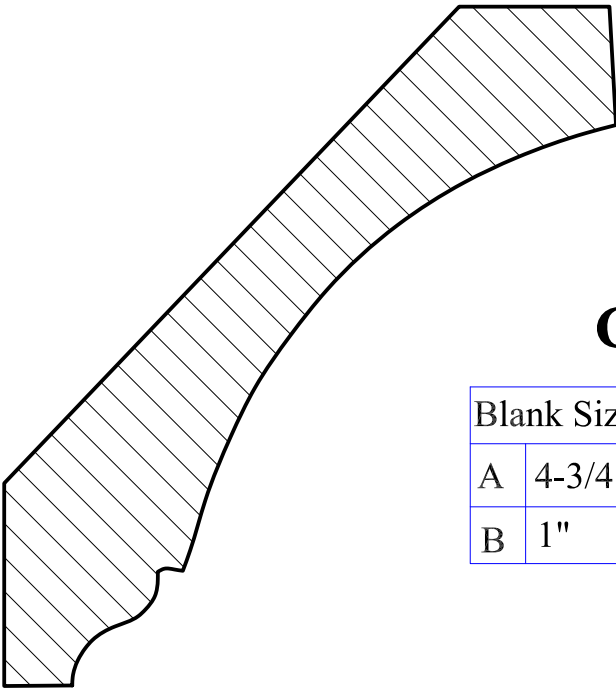

C6-103

Blank Size: 1-1/4"x 5"			
A	4-3/4"	C	3-1/4"
B	1"	D	3-1/2"