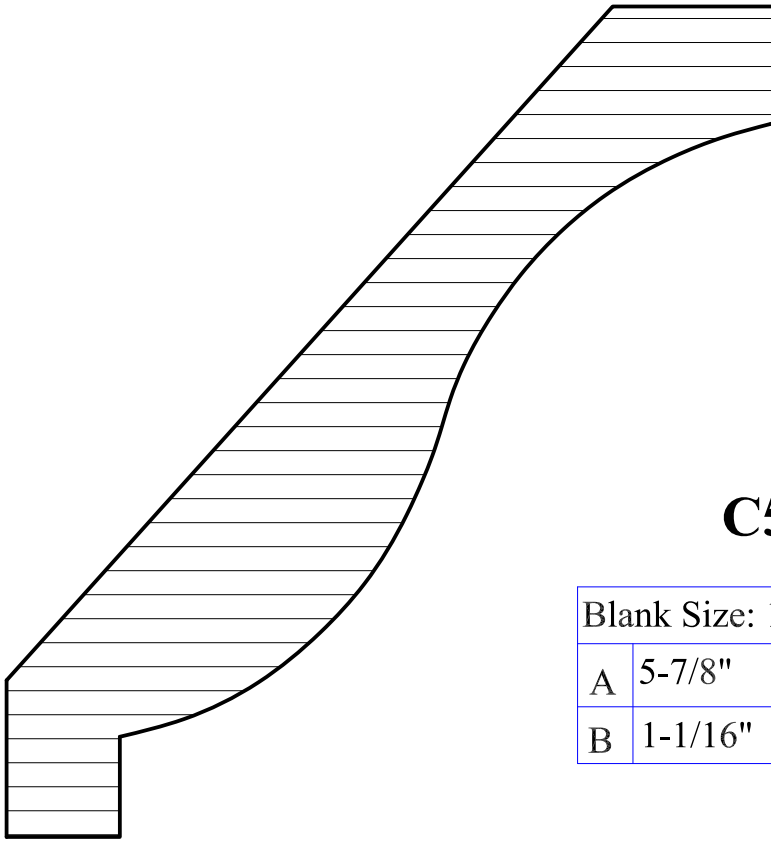

Crown Moulding

C5-073

Blank Size: 1-1/16"x 6"			
A	5-5/8"	C	2-11/16"
B	13/16"	D	5-1/16"

C5-074

Blank Size: 1-3/16"x 6"			
A	5-11/16"	C	3"
B	13/16"	D	4-13/16"

Crown Moulding

C5-075

Blank Size: 1-1/4"x 6-1/4"