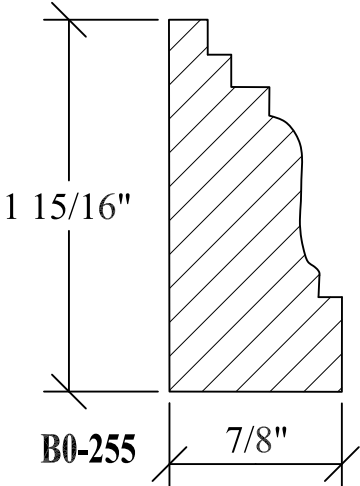

Base & Base Caps