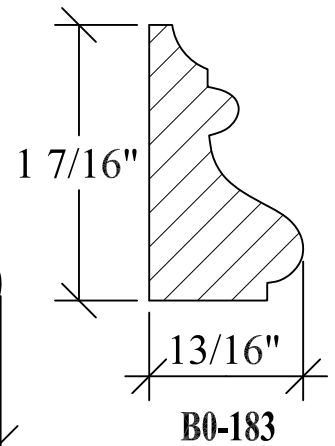

Base & Base Caps