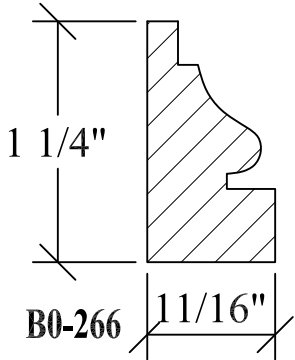

Base & Base Caps