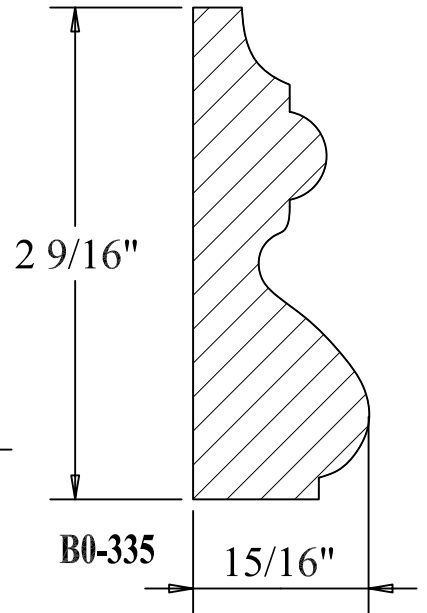

Base & Base Caps