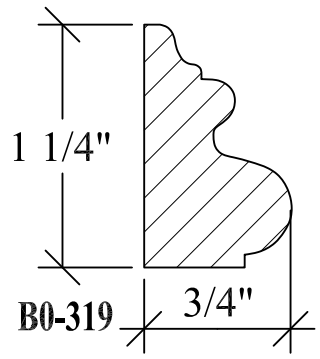

Base & Base Caps