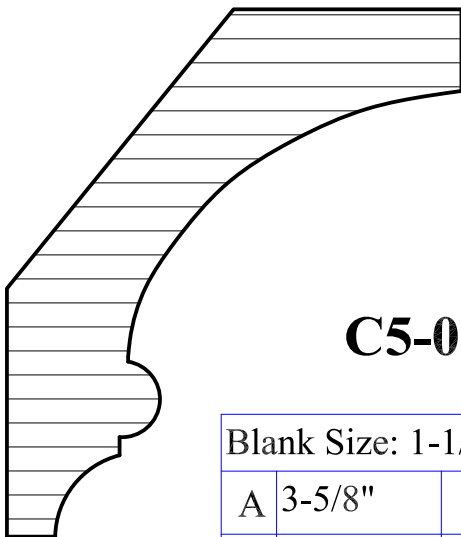

C5-046

Blank Size: 1-1/4"x 5"			
A	4-5/8"	C	3-1/8"
B	1"	D	3-7/16"

Crown Moulding

C5-047

Blank size: 1-1/8"x 2-3/4"			
A	2-1/2"	C	1-9/16"
B	13/16"	D	1-7/8"

C5-048

Blank Size: 1-1/8"x 5-3/8"			
A	5"	C	3-1/2"
B	7/8"	D	3-9/16"