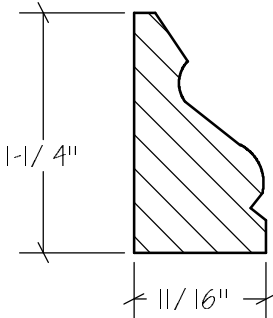

Base&BaseCaps

B0-135

B0-138

B0-140