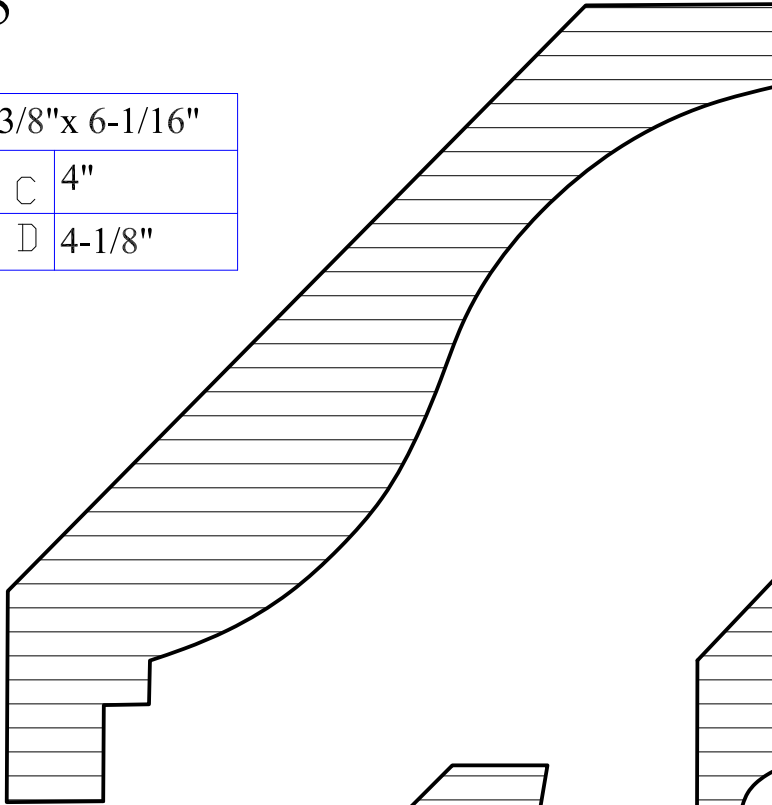

C4-024

Blank Size: 1-1/8" x 3-7/8"			
A	3-9/16"	C	2-1/2"
B	7/8"	D	2-9/16"

C4-023

Blank Size: 1-1/4"x 4-3/16"			
A	3-7/8"	C	2-7/16"
B	1"	D	3"

Crown Moulding

C4-025

Blank Size: 1-3/8"x 6-1/16"			
A	5-3/4"	C	4"
B	1-1/8"	D	4-1/8"