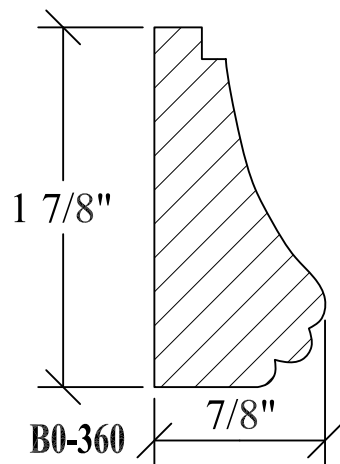

Base & Base Caps