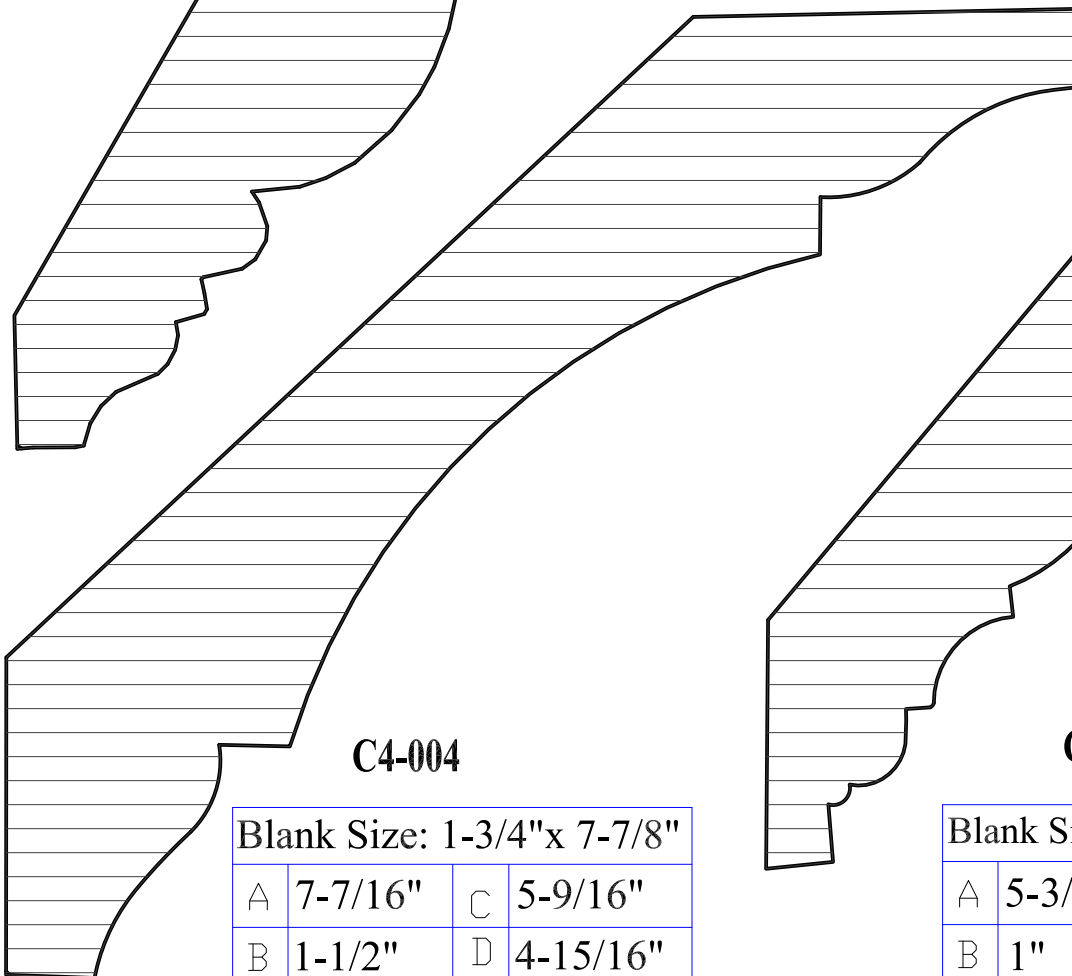

C4-003

C4-004

Blank Size: 1-3/4"x 7-7/8"

A	7-7/16"	C	5-9/16"
B	1-1/2"	D	4-15/16"