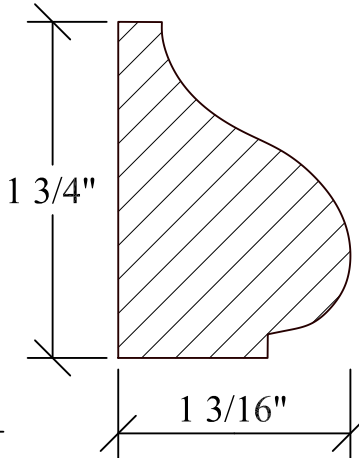

Base & Base Caps

B0-166