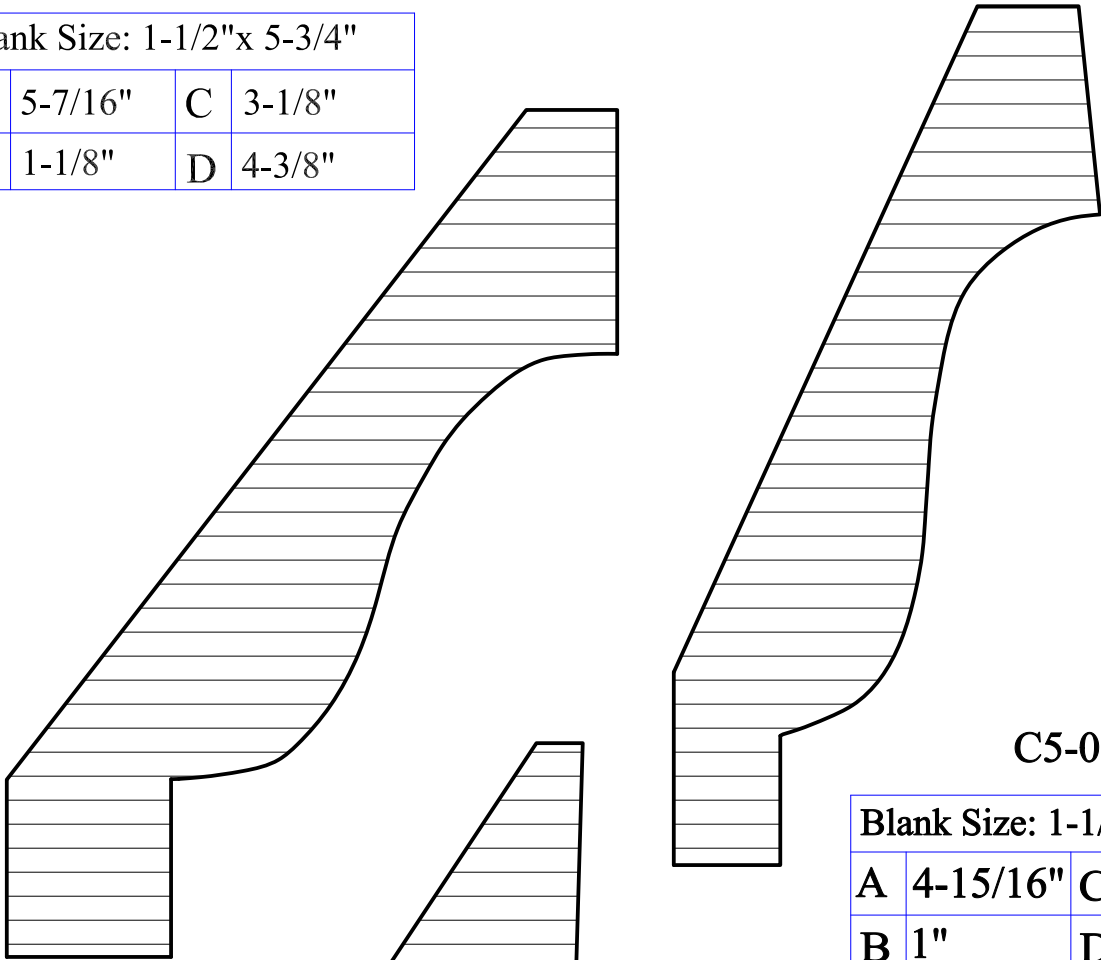

C5-029

Blank Size: 1-5/16"x 5-7/8"			
A	5-1/2"	C	4-1/2"
B	1-1/16"	D	3-1/4"

Crown Moulding

C5-030

Blank Size: 1-1/2"x 5-3/4"			
A	5-7/16"	C	3-1/8"
B	1-1/8"	D	4-3/8"

C5-031

Blank Size: 1-1/4"x 5-1/5"			
A	4-15/16"	C	2-3/16"
B	1"	D	4-7/16"