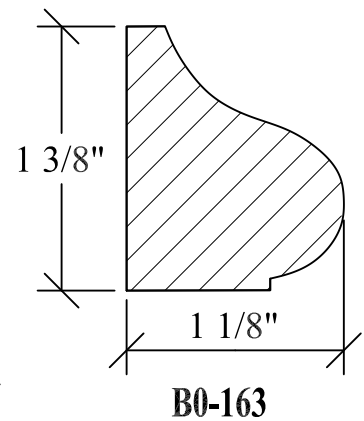

Base & Base Caps