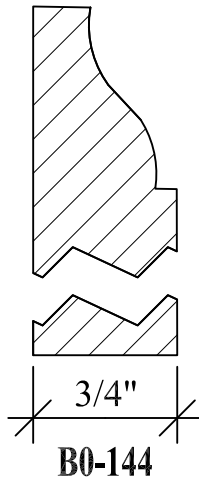

Base & Base Caps