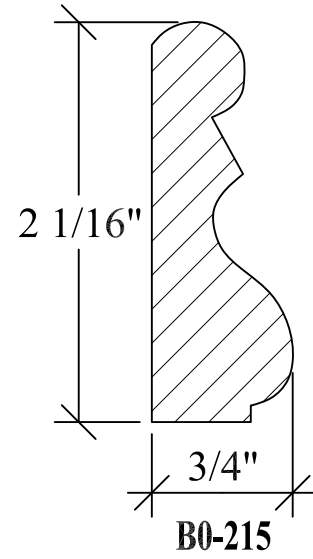

Base & Base Caps