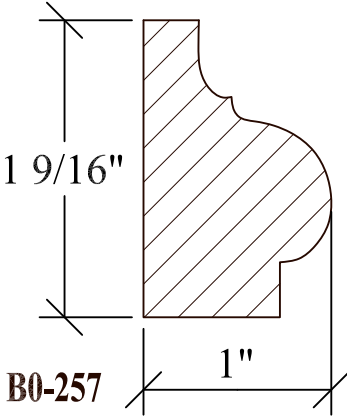

Base & Base Caps