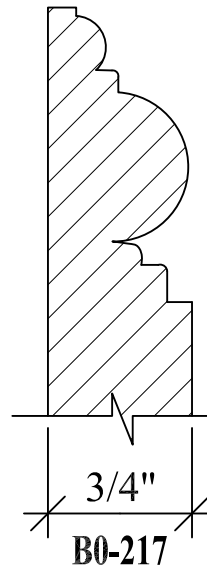

Base & Base Caps