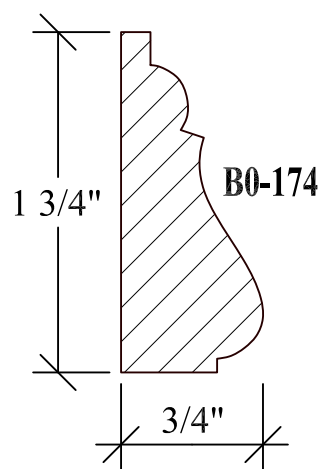

B0-173

B0-174