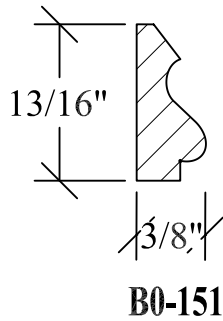

Base & Base Caps