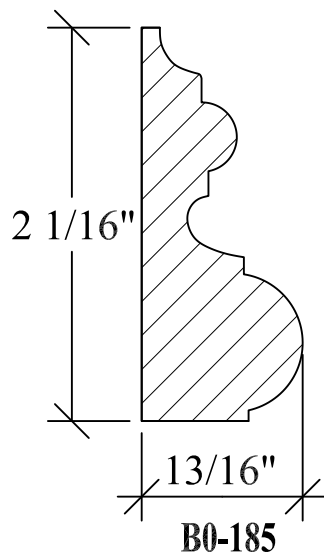

Base & Base Caps