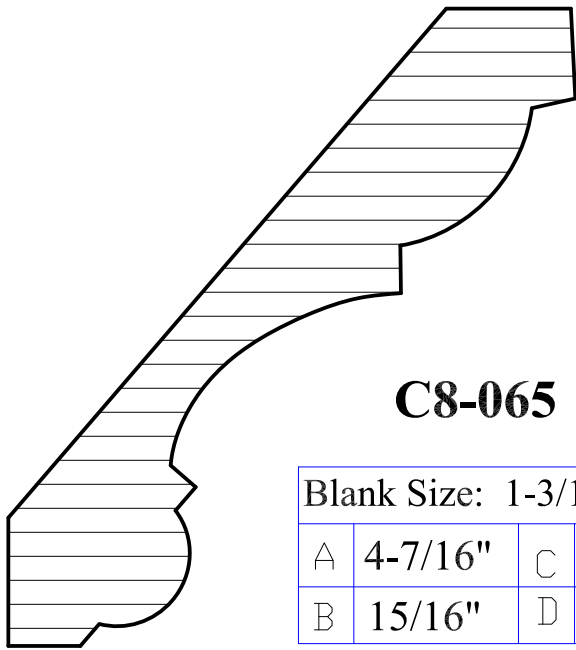

Crown Moulding

C8-065

Blank Size: 1-3/16"x 4-3/4"			
A	4-7/16"	C	2-15/16"
B	15/16"	D	3-5/16"