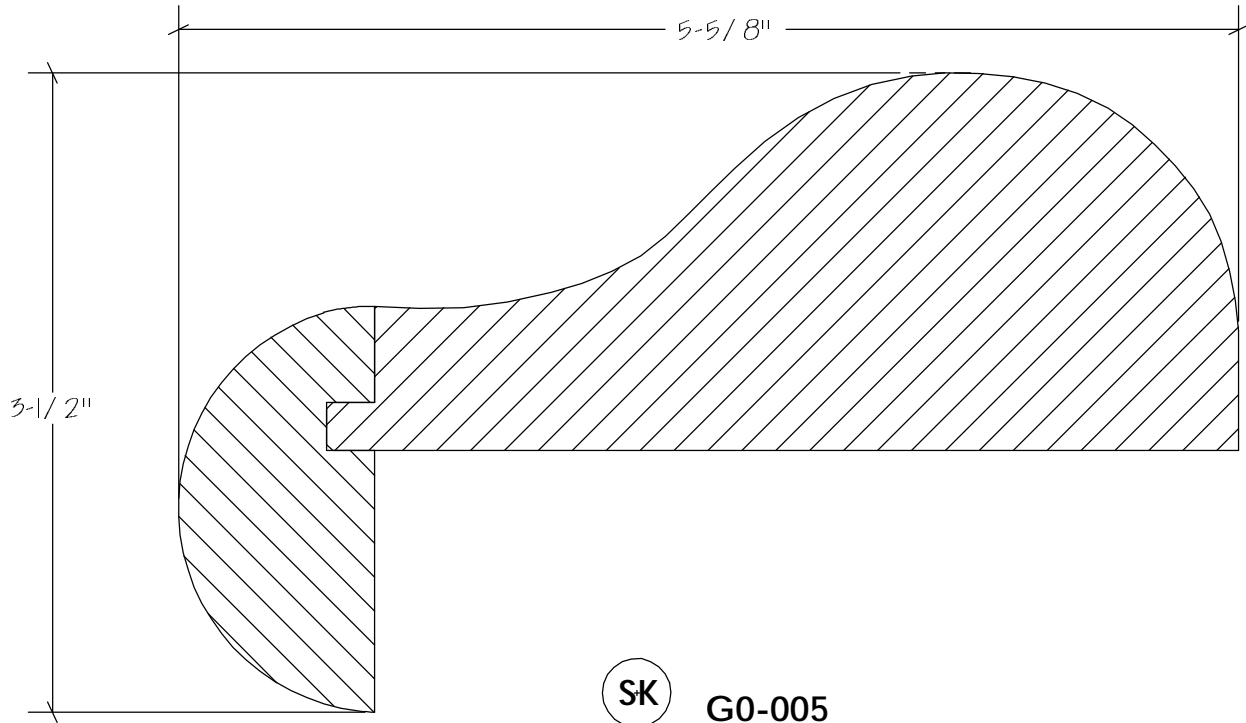

Rounds|QuarterRounds|Bullnose

Rounds|QuarterRounds|Bullnose

N.E.W.P PART NUMBER CROSS REFERENCE

NEWP #	OLDNEWP #	Thick-Width	NEWP #	OLDNEWP #	Thick-Width	NEWP #	OLDNEWP #	Thick-Width
		BLANK			BLANK			BLANK
G0-001	B197	2-1/2" x 4-1/2"	G0-004		SEESKETCH	G0-007	SEESKETCH	
G0-002	B198	1-7/8" x 5-9/16"	G0-005		SEESKETCH	G0-008	SEESKETCH	
G0-003	B199	1-15/16" x 5-13/16"	G0-006		SEESKETCH			