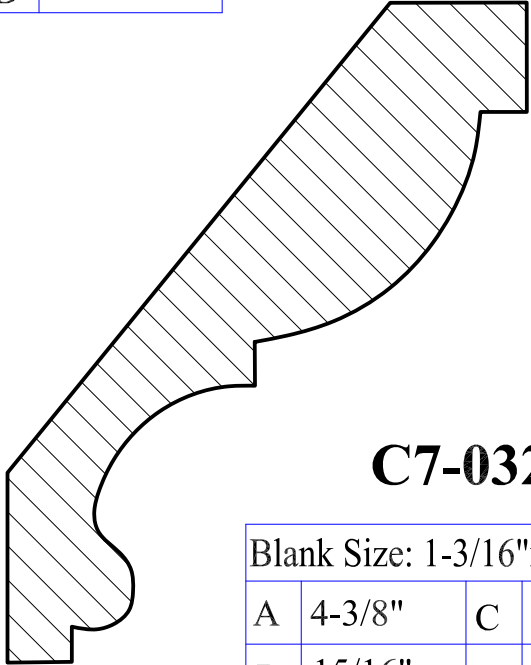

C7-031

Blank Size: 1-11/16"x 6-9/16"			
A	6-1/4"	C	4-3/8"
B	1-7/16"	D	4-7/16"

C7-032

Blank Size: 1-3/16"x 4-11/16"			
A	4-3/8"	C	2-11/16"
B	15/16"	D	3-7/16"

C7-033

Blank Size: 1-3/16"x 4-3/16"			
A	3-7/8"	C	2-11/16"
B	15/16"	D	2-13/16"

Crown Moulding

C7-034

Blank Size: 1-3/4"x 5-3/8"

A	5-1/8"	C	2-5/8"
B	1-3/8"	D	4-3/8"

C7-035

Blank Size: 1-1/8"x 4-1/2"

A	4-1/4"	C	2-5/16"
B	7/8"	D	3-5/8"

C7-036