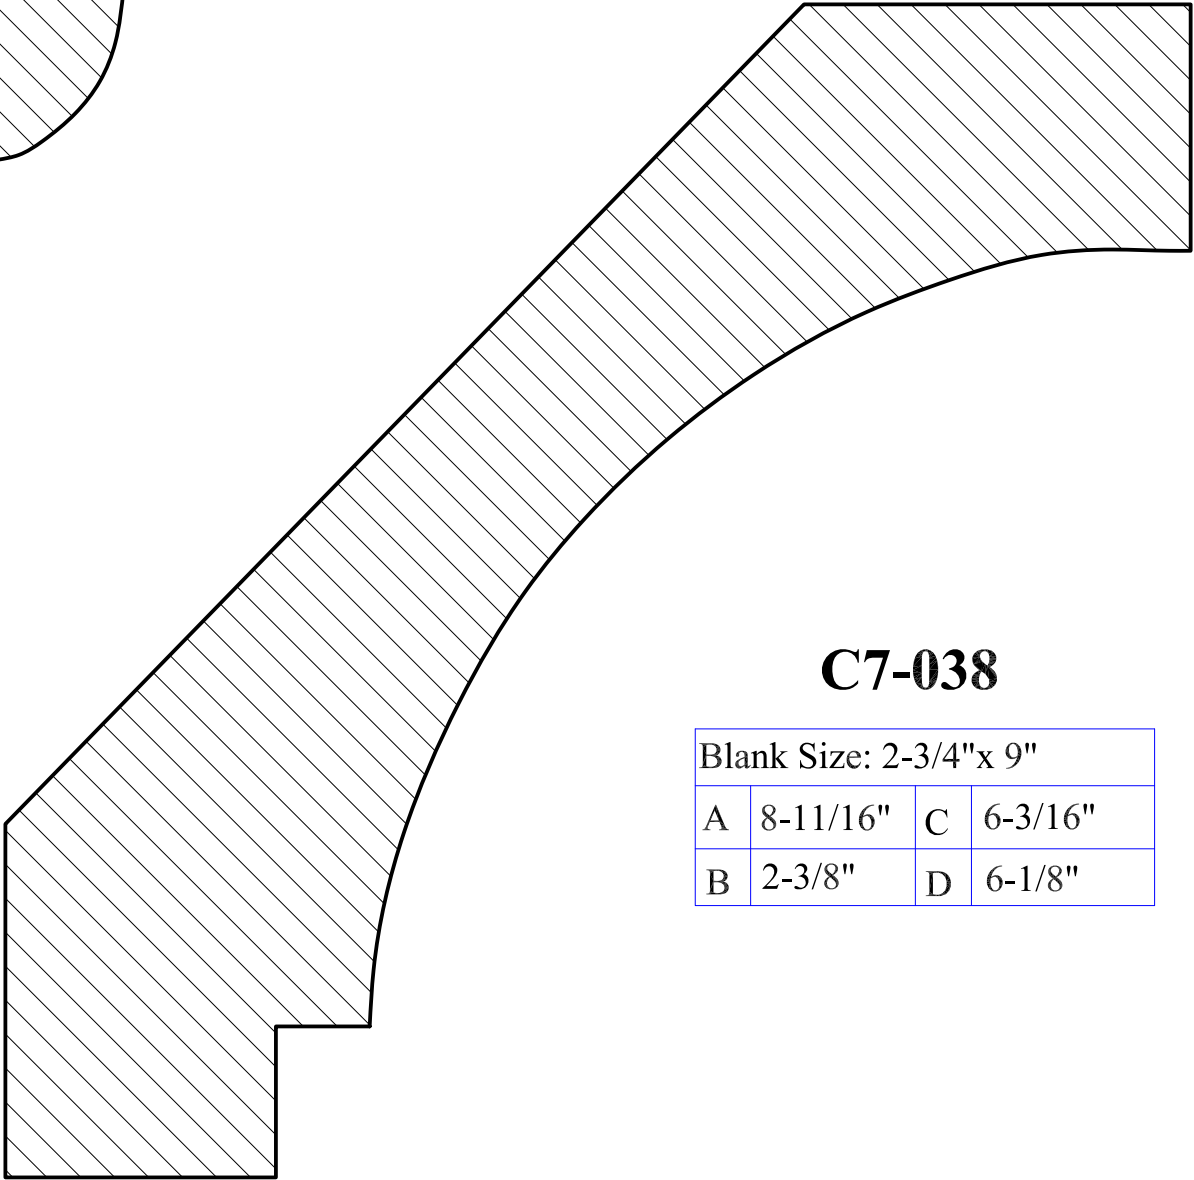

Blank Size: 1-1/4"x 5-1/2"

A	5-1/4"	C	2-11/16"
B	1"	D	4-1/2"

Crown Moulding

C7-037

Blank Size: 1-1/16x 5-1/8"

A	4-5/8"	C	2-3/4"
B	13/16"	D	3-3/4"

C7-038

Blank Size: 2-3/4"x 9"

A	8-11/16"	C	6-3/16"
B	2-3/8"	D	6-1/8"

Crown Moulding

C7-039

Blank Size: 2"x 7-1/2"			
A	7-1/4"	C	4-3/4"
B	1-5/8"	D	5-7/16"

C7-040

Blank Size: 1-1/8"x 3-7/8"			
A	3-3/8"	C	2-3/16"
B	7/8"	D	2-5/8"

Crown Moulding