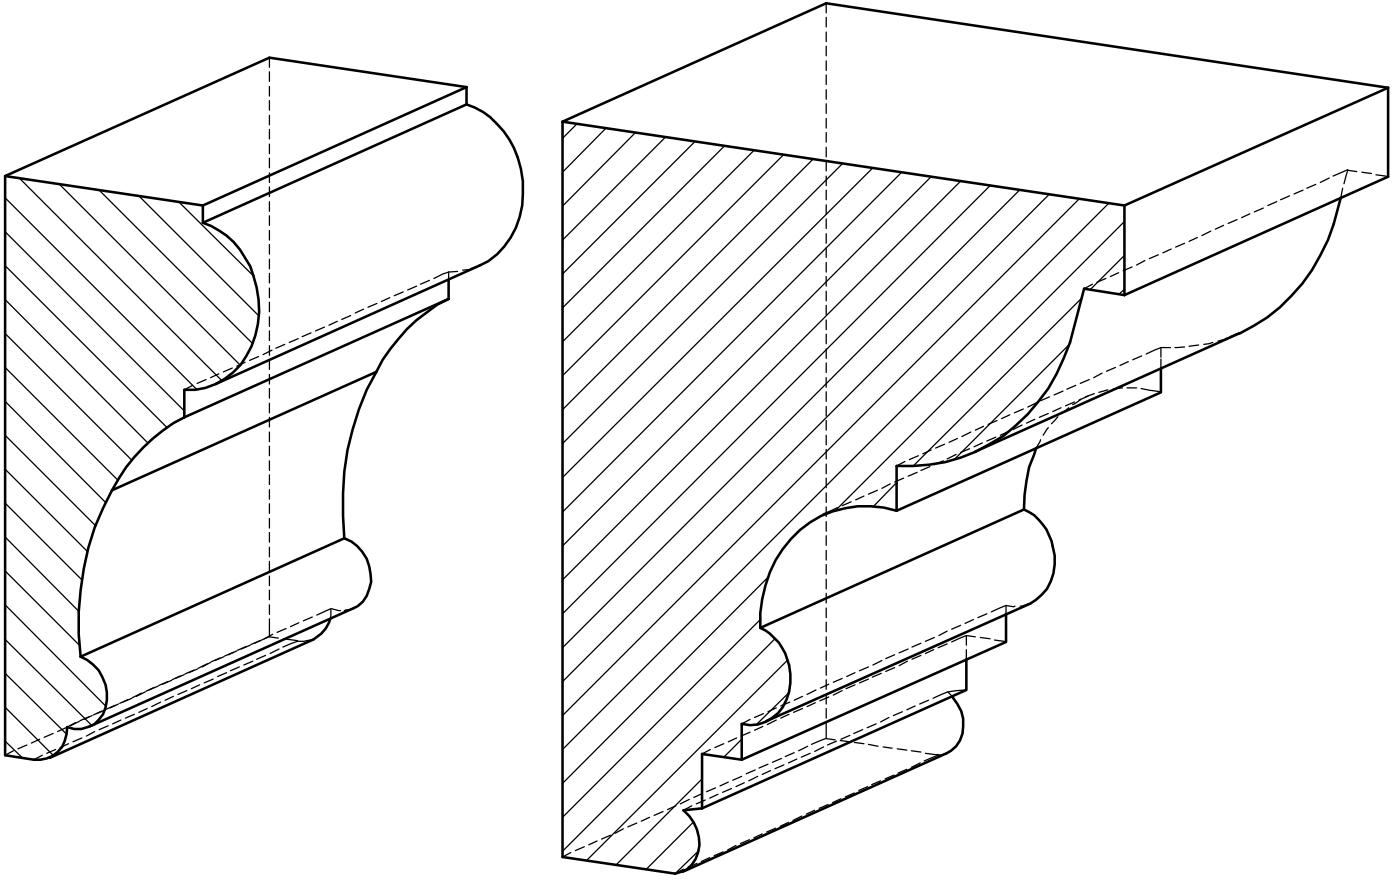

C8-199

Blank Size: 1-1/4"x 5-3/8"			
A	5-1/8"	C	2-7/8"
B	1"	D	4-1/4"

Crown Moulding

C8-200

Blank Size: 2-1/8" x 9-1/8"

A	8-7/8"	C	6-1/8"
B	1-7/8"	D	6-9/16"

SolidCrowns

N.E.W.P PART NUMBER CROSS REFERENCE