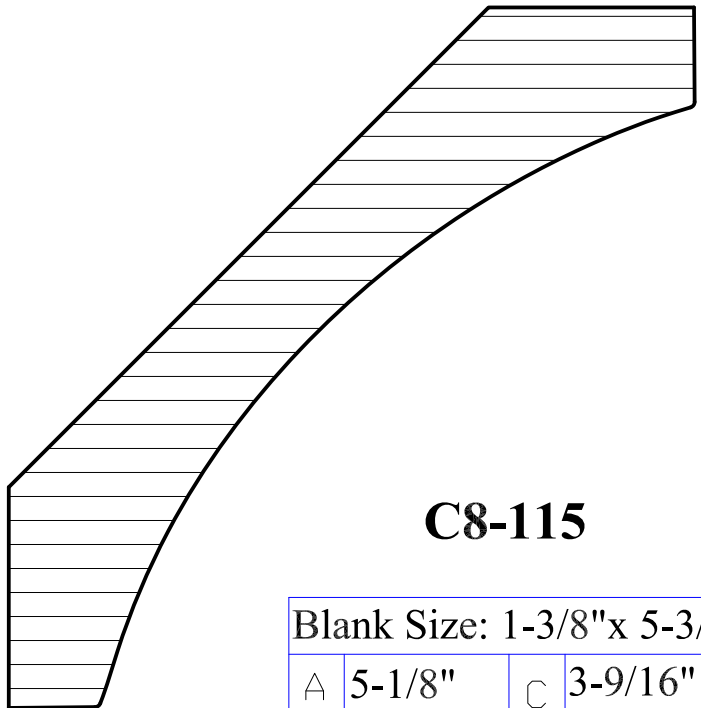

C8-027

Blank Size: 2"x 4-13/16"			
A	4-9/16"	C	2-7/8"
B	1-3/4"	D	4-3/16"

C8-028

Blank Size: 1-1/8"x 7-1/8"			
A	6-7/8"	C	4-7/8"
B	7/8"	D	4-7/8"

Crown Moulding

C8-030

Blank Size: 1-3/4"x 9-1/16"

A	8-13/16"	C	5-3/4"
B	1-1/2"	D	6-11/16"

C8-113

Blank Size: 1-3/16"x 2-15/16"

A	2-5/8"	C	1-13/16"
B	13/16"	D	1-15/16"

C8-114

Blank Size: 1"x 3-3/4"

A	3-1/2"	C	2-7/16"
B	3/4"	D	2-7/16"

C8-115

Blank Size: 1-3/8"x 5-3/8"