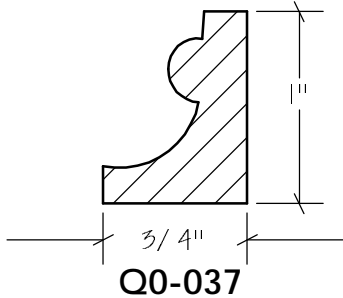

Miscellaneous & Drip Caps