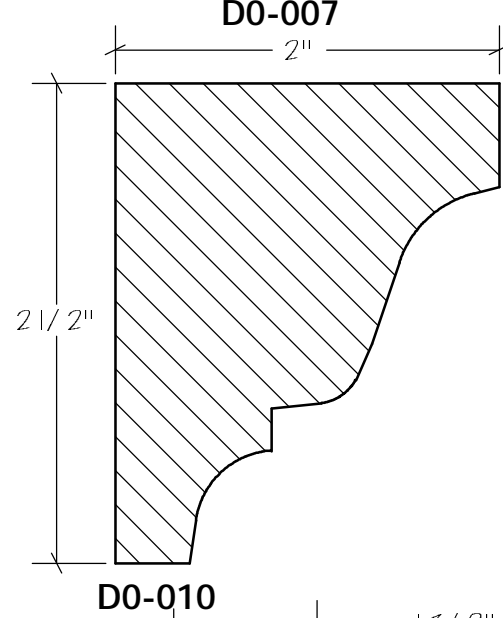

SolidCrowns