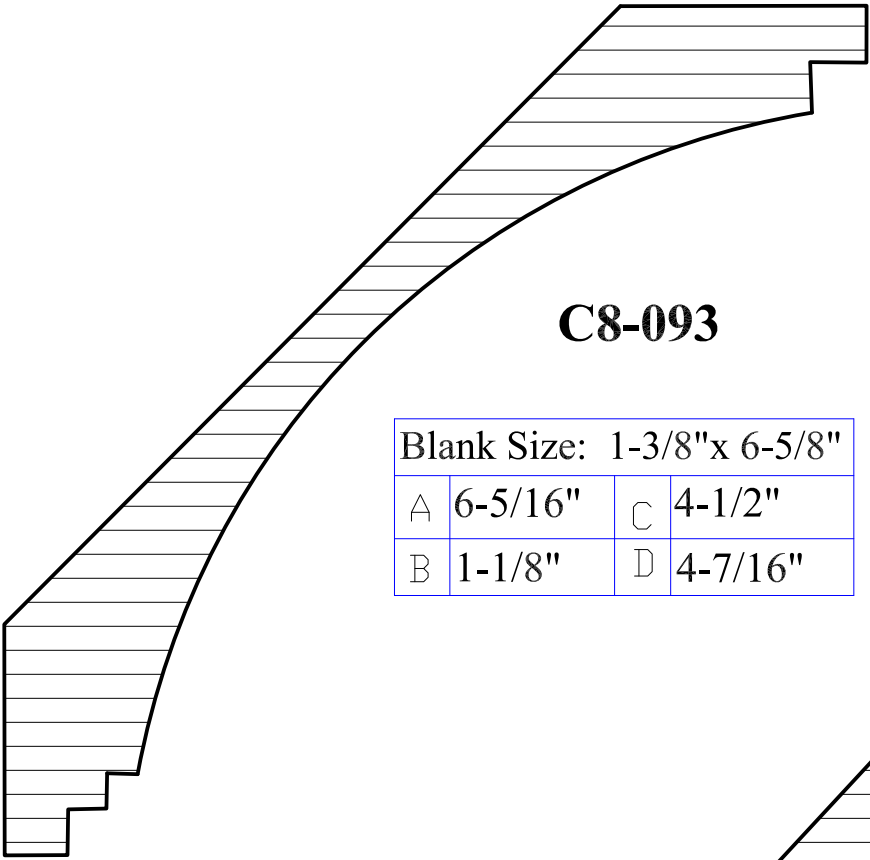

C8-093

Blank Size: 1-3/8" x 6-5/8"			
A	6-5/16"	C	4-1/2"
B	1-1/8"	D	4-7/16"