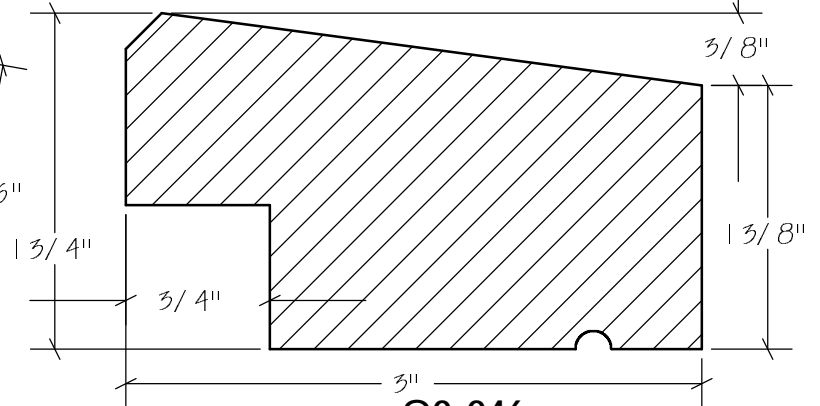

Miscellaneous & Drip Caps

DRIP CAPS

Q0-046