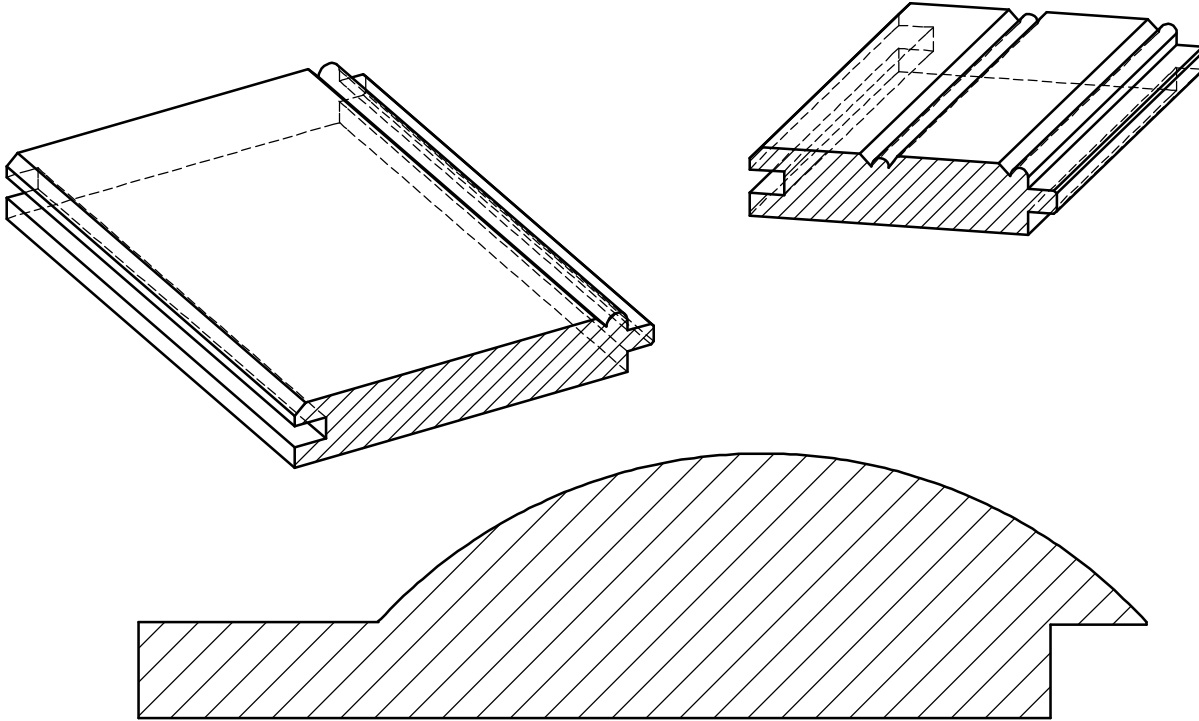

N.E.W.P PART NUMBER CROSS REFERENCE

NEWP#	OLDNEWP#	Thick-Width	NEWP#	OLDNEWP#	Thick-Width	NEWP#	OLDNEWP#	Thick-Width
		BLANK			BLANK			BLANK
N0-001	M	15/16" X3-9/16"	N0-009	O	1-3/4" X5-7/16"	N0-017	SHIPLAP	
N0-002	MW/BEAD	15/16" X3-9/16"	N0-010	O	15/16X+-	N0-018	SHIPLAP	
N0-003	N	15/16" X4-9/16"	N0-011	O	15/16X+-	N0-019	SHIPLAP	
N0-004	O	15/16" X4-9/16"	N0-012	O	15/16X+-	N0-020	SHIPLAP	
N0-005		15/16" X5-91/16"	N0-013		15/16X+-	N0-021	SHIPLAP	
N0-006	N	15/16" X5-91/16"	N0-014	SHIPLAP		N0-022	SHIPLAP	
N0-007	N	15/16" X7-1/16"	N0-015	SHIPLAP				
N0-008	O	15/16" X7-1/16"	N0-016	SHIPLAP				