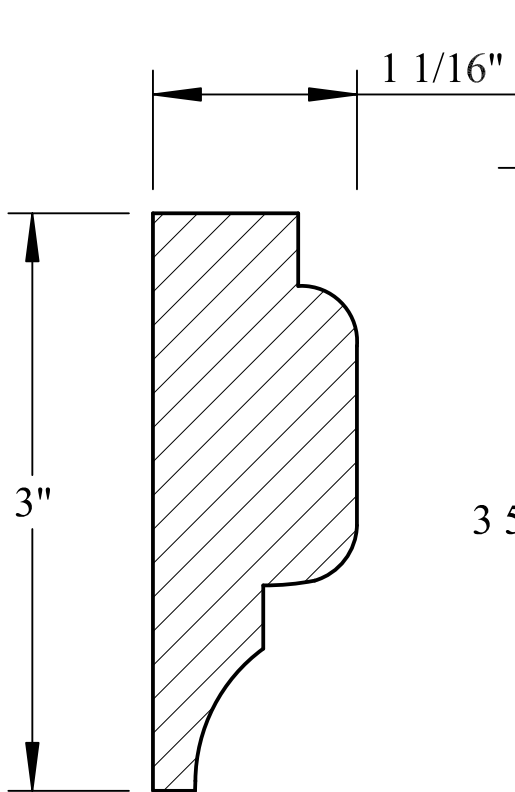

Chair Rails