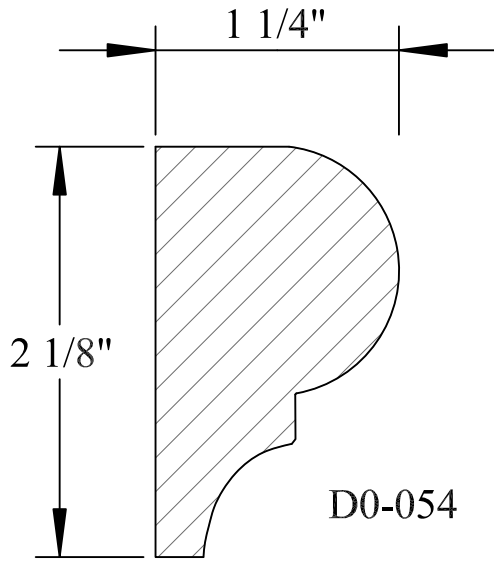

Solid Crowns