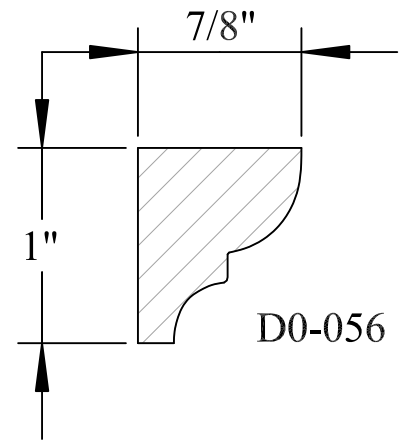

Solid Crowns