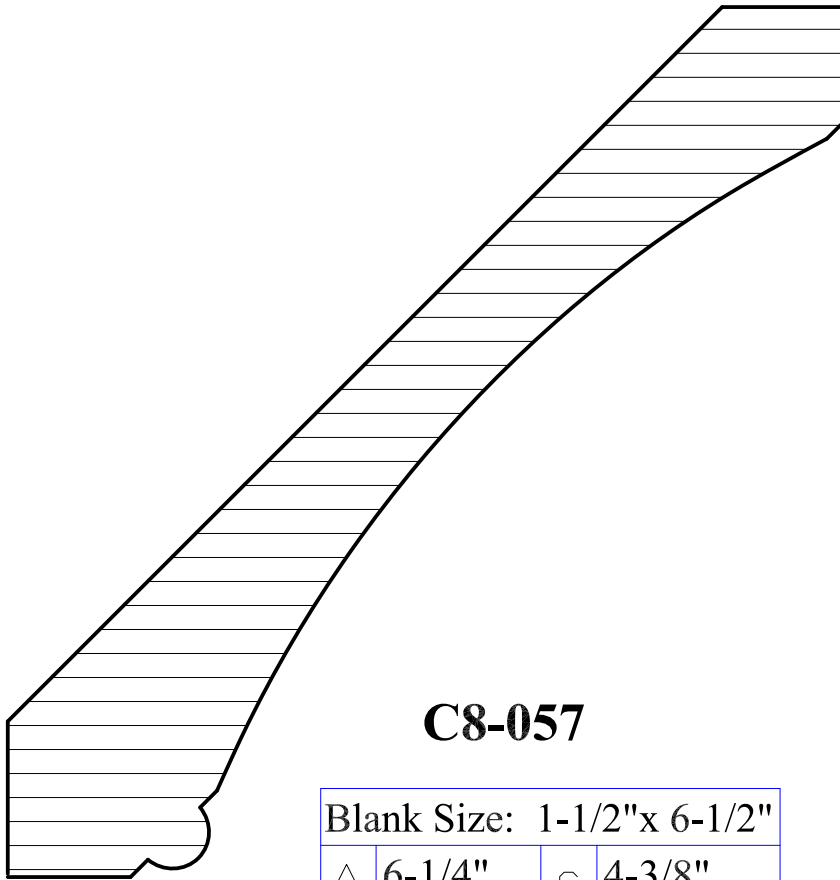

C8-057

Blank Size: 1-1/2"x 6-1/2"			
A	6-1/4"	C	4-3/8"
B	1-3/16"	D	4-1/2"