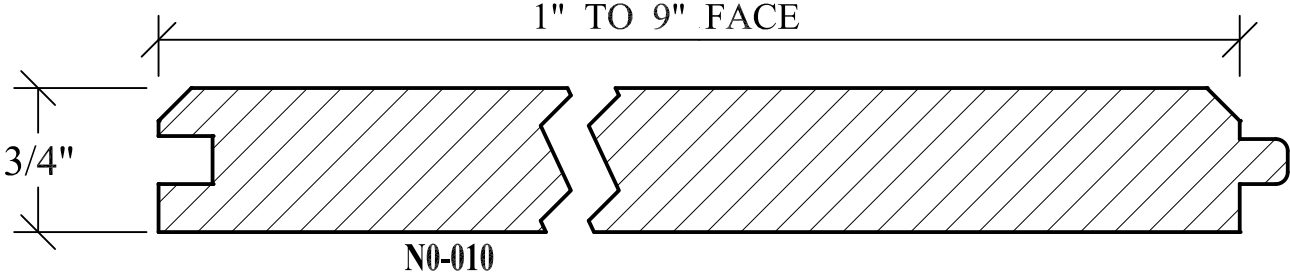

T&G Sheathing