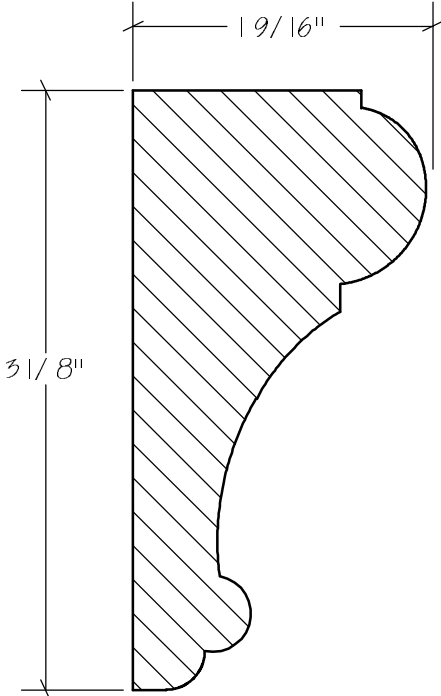

D0-001 MO-016