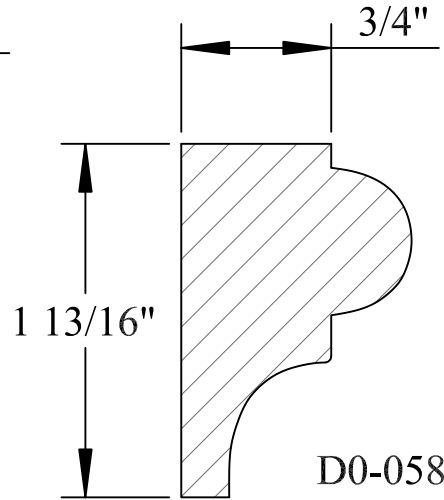

Solid Crowns