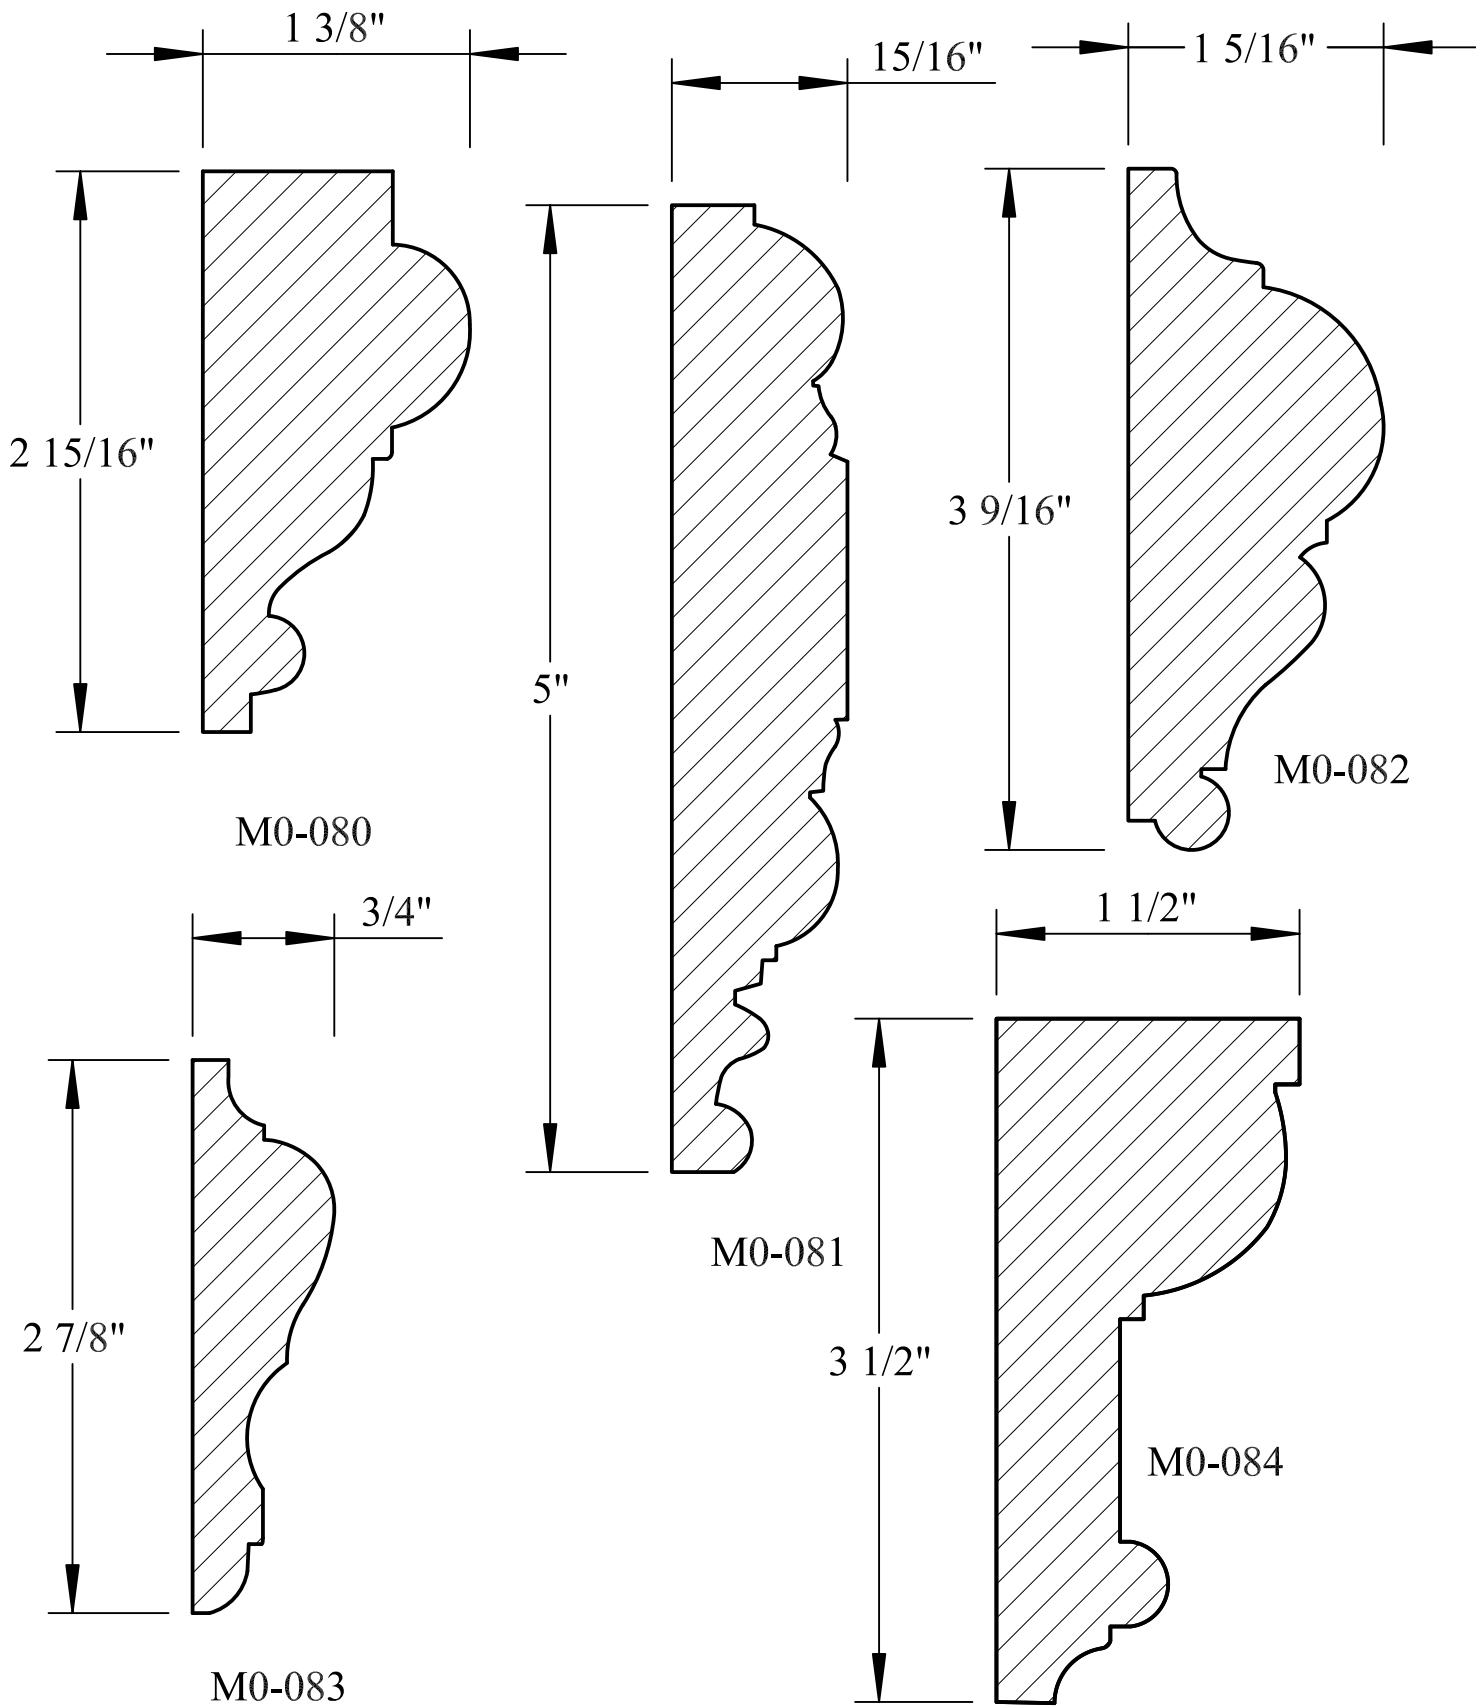

Chair Rails