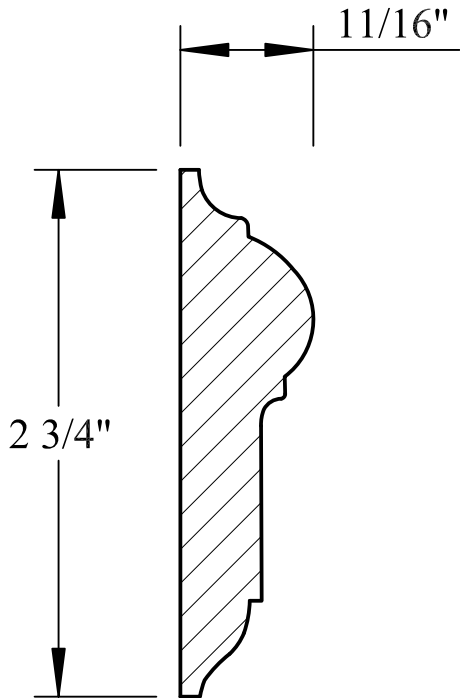

Chair Rails

M0-065

M0-067

M0-068