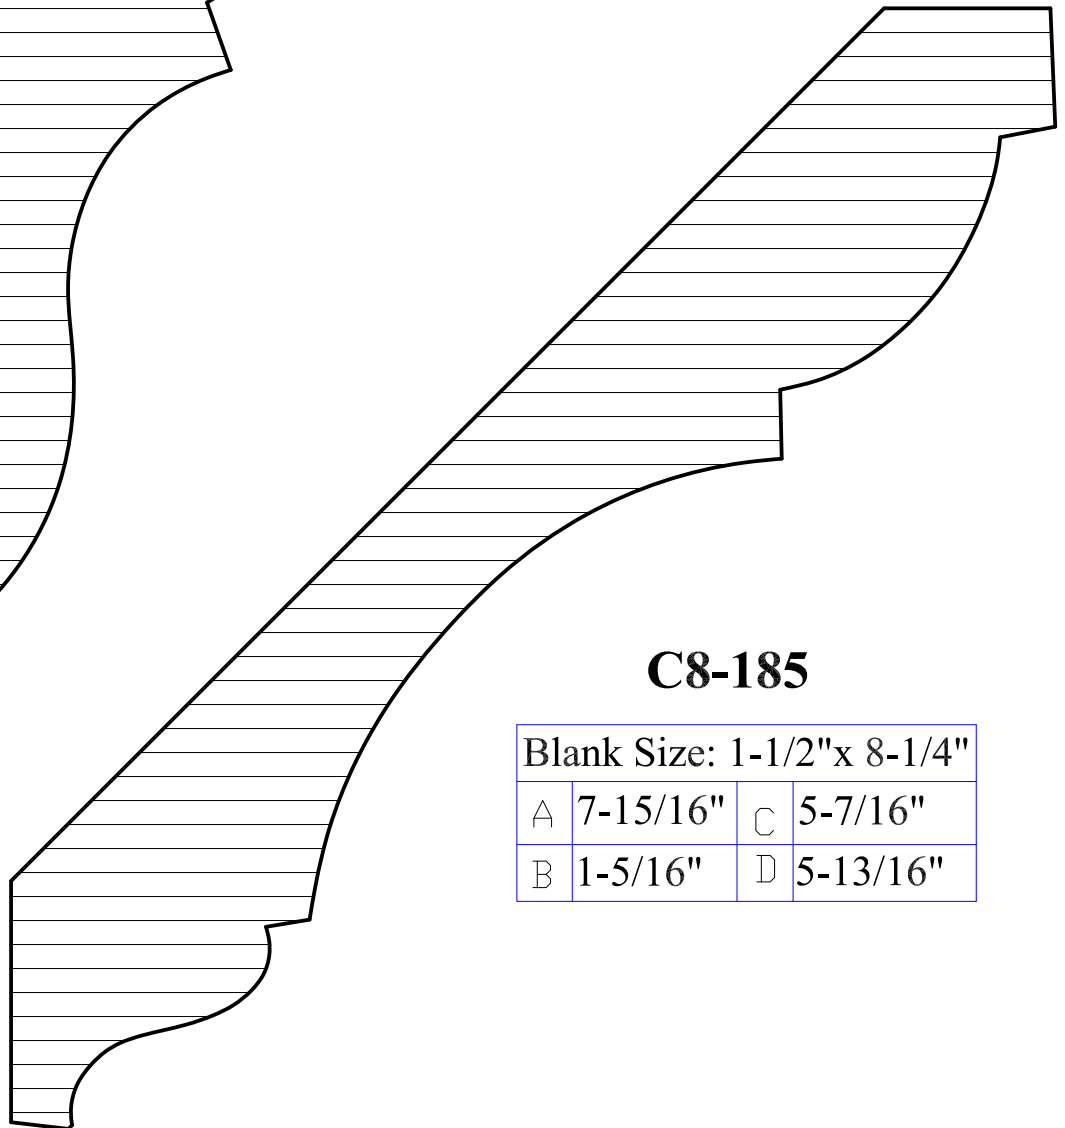

C8-185

Blank Size: 1-1/2" x 8-1/4"

A	7-15/16"	C	5-7/16"
B	1-5/16"	D	5-13/16"