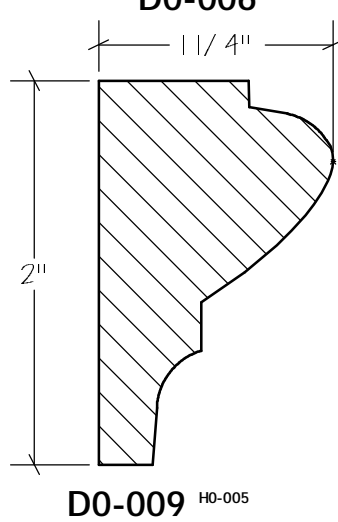

SolidCrowns