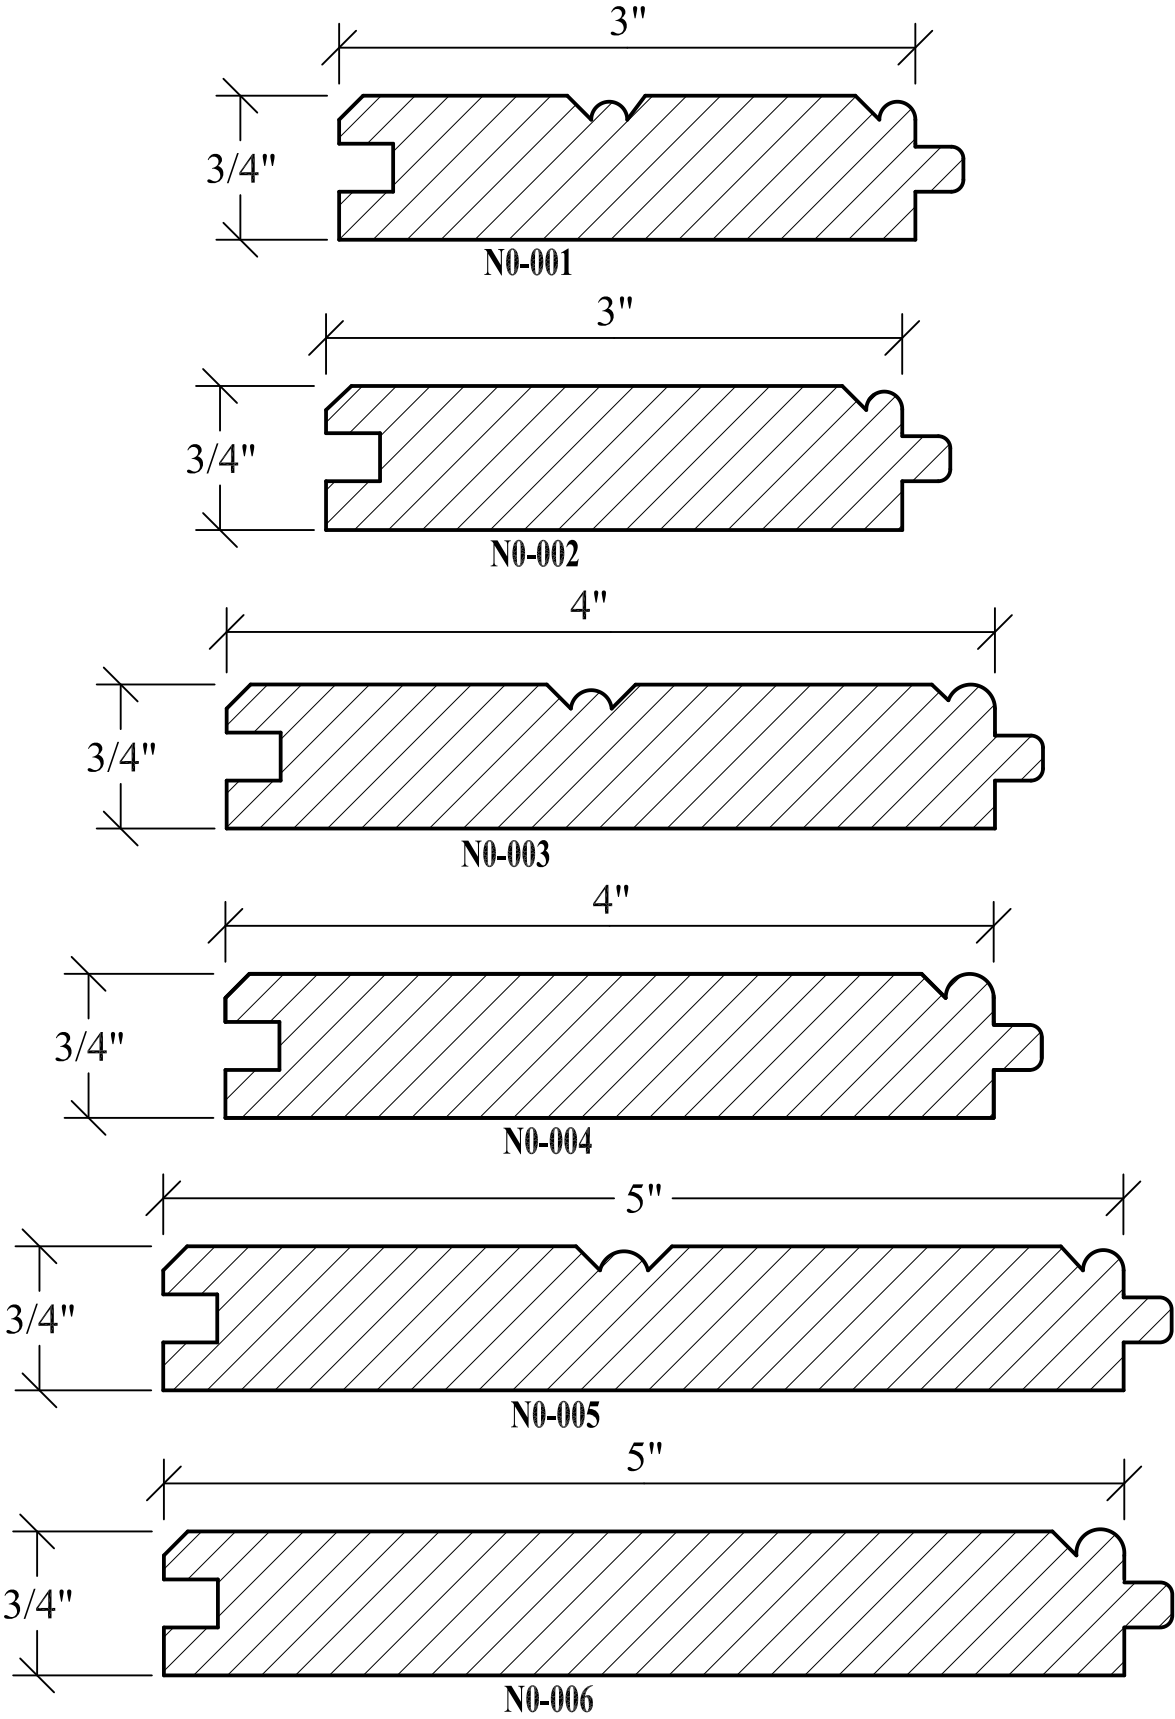

N.E.W.P PART NUMBER CROSS REFERENCE

NEWP#	OLDNEWP#	Thick-Width	NEWP#	OLDNEWP#	Thick-Width	NEWP#	OLDNEWP#	Thick-Width
		BLANK			BLANK			BLANK
N0-001	M	15/16" X3-9/16"	N0-009	O	1-3/4" X5-7/16"	N0-017	SHIPLAP	
N0-002	MW/BEAD	15/16" X3-9/16"	N0-010	O	15/16X+-	N0-018	SHIPLAP	
N0-003	N	15/16" X4-9/16"	N0-011	O	15/16X+-	N0-019	SHIPLAP	
N0-004	O	15/16" X4-9/16"	N0-012	O	15/16X+-	N0-020	SHIPLAP	
N0-005		15/16" X5-91/16"	N0-013		15/16X+-	N0-021	SHIPLAP	
N0-006	N	15/16" X5-91/16"	N0-014	SHIPLAP		N0-022	SHIPLAP	
N0-007	N	15/16" X7-1/16"	N0-015	SHIPLAP				
N0-008	O	15/16" X7-1/16"	N0-016	SHIPLAP				