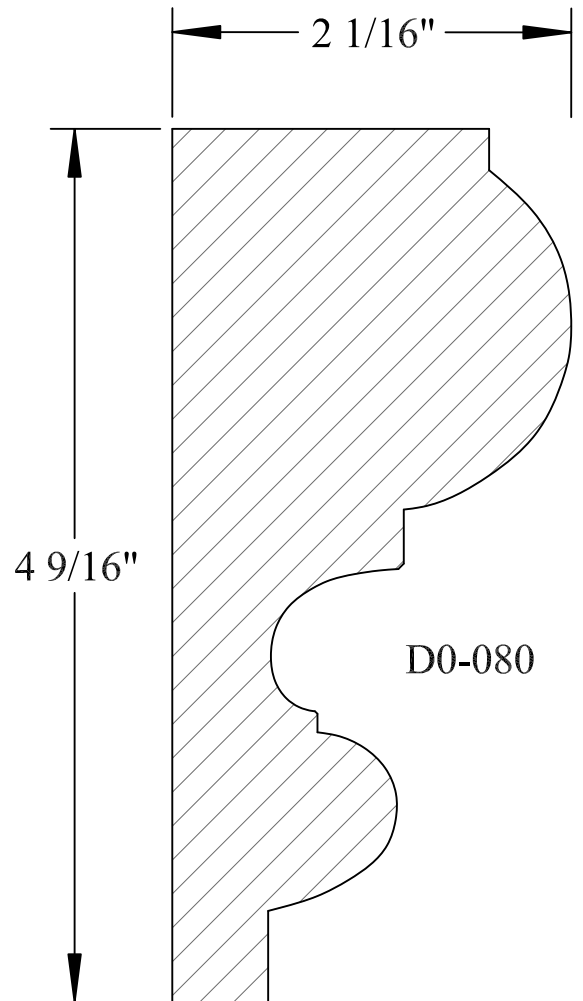

Solid Crowns