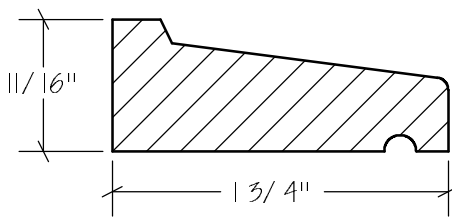

Miscellaneous & Drip Caps

DRIP CAPS

Q0-047