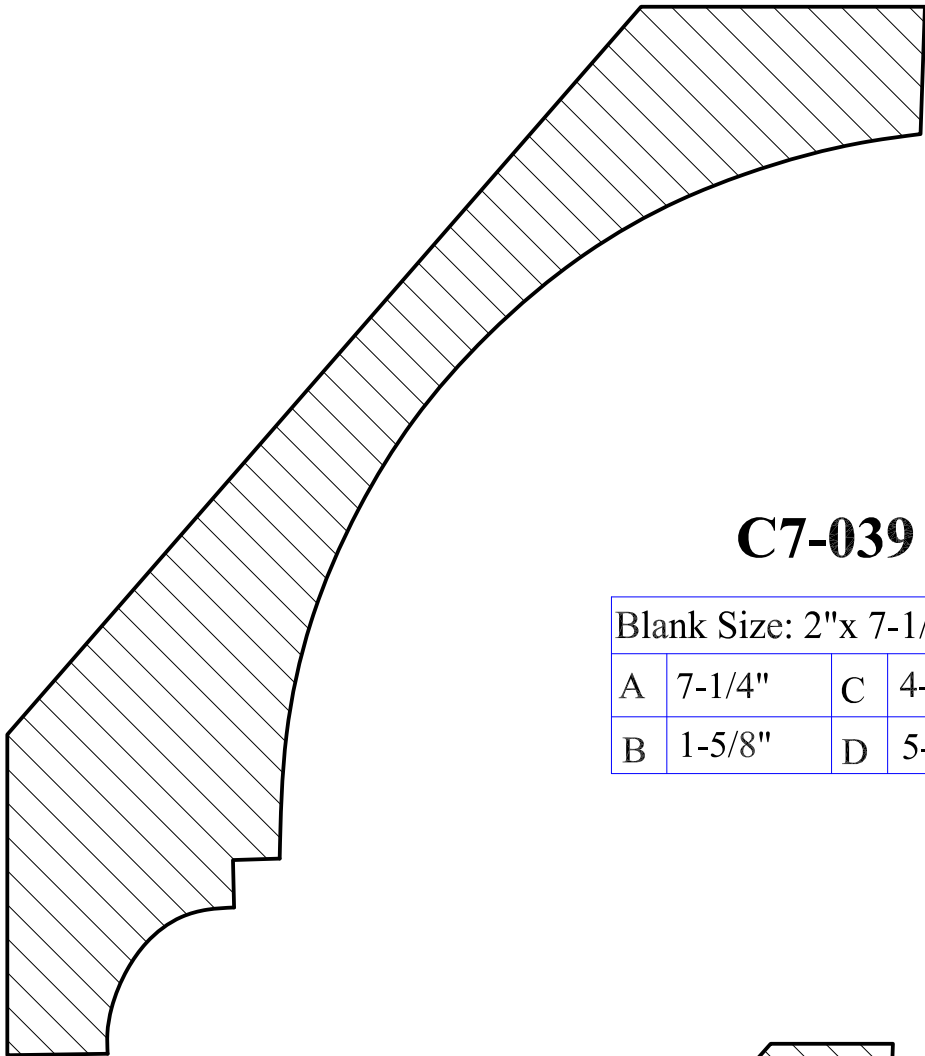

Crown Moulding

C7-039

Blank Size: 2"x 7-1/2"			
A	7-1/4"	C	4-3/4"
B	1-5/8"	D	5-7/16"