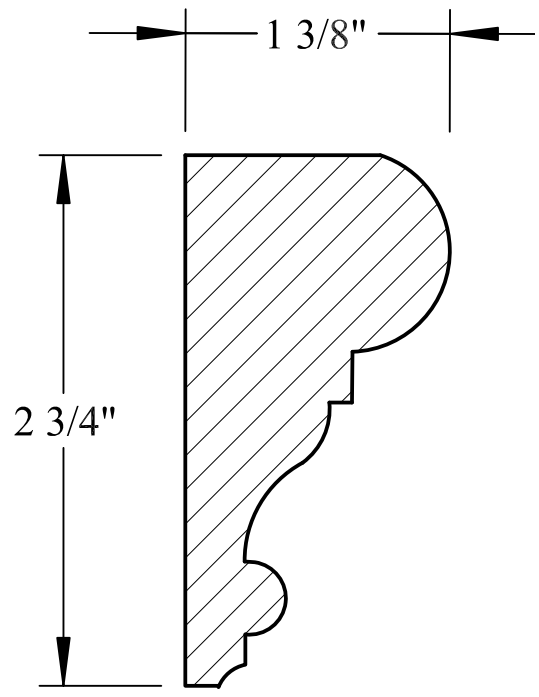

Chair Rails