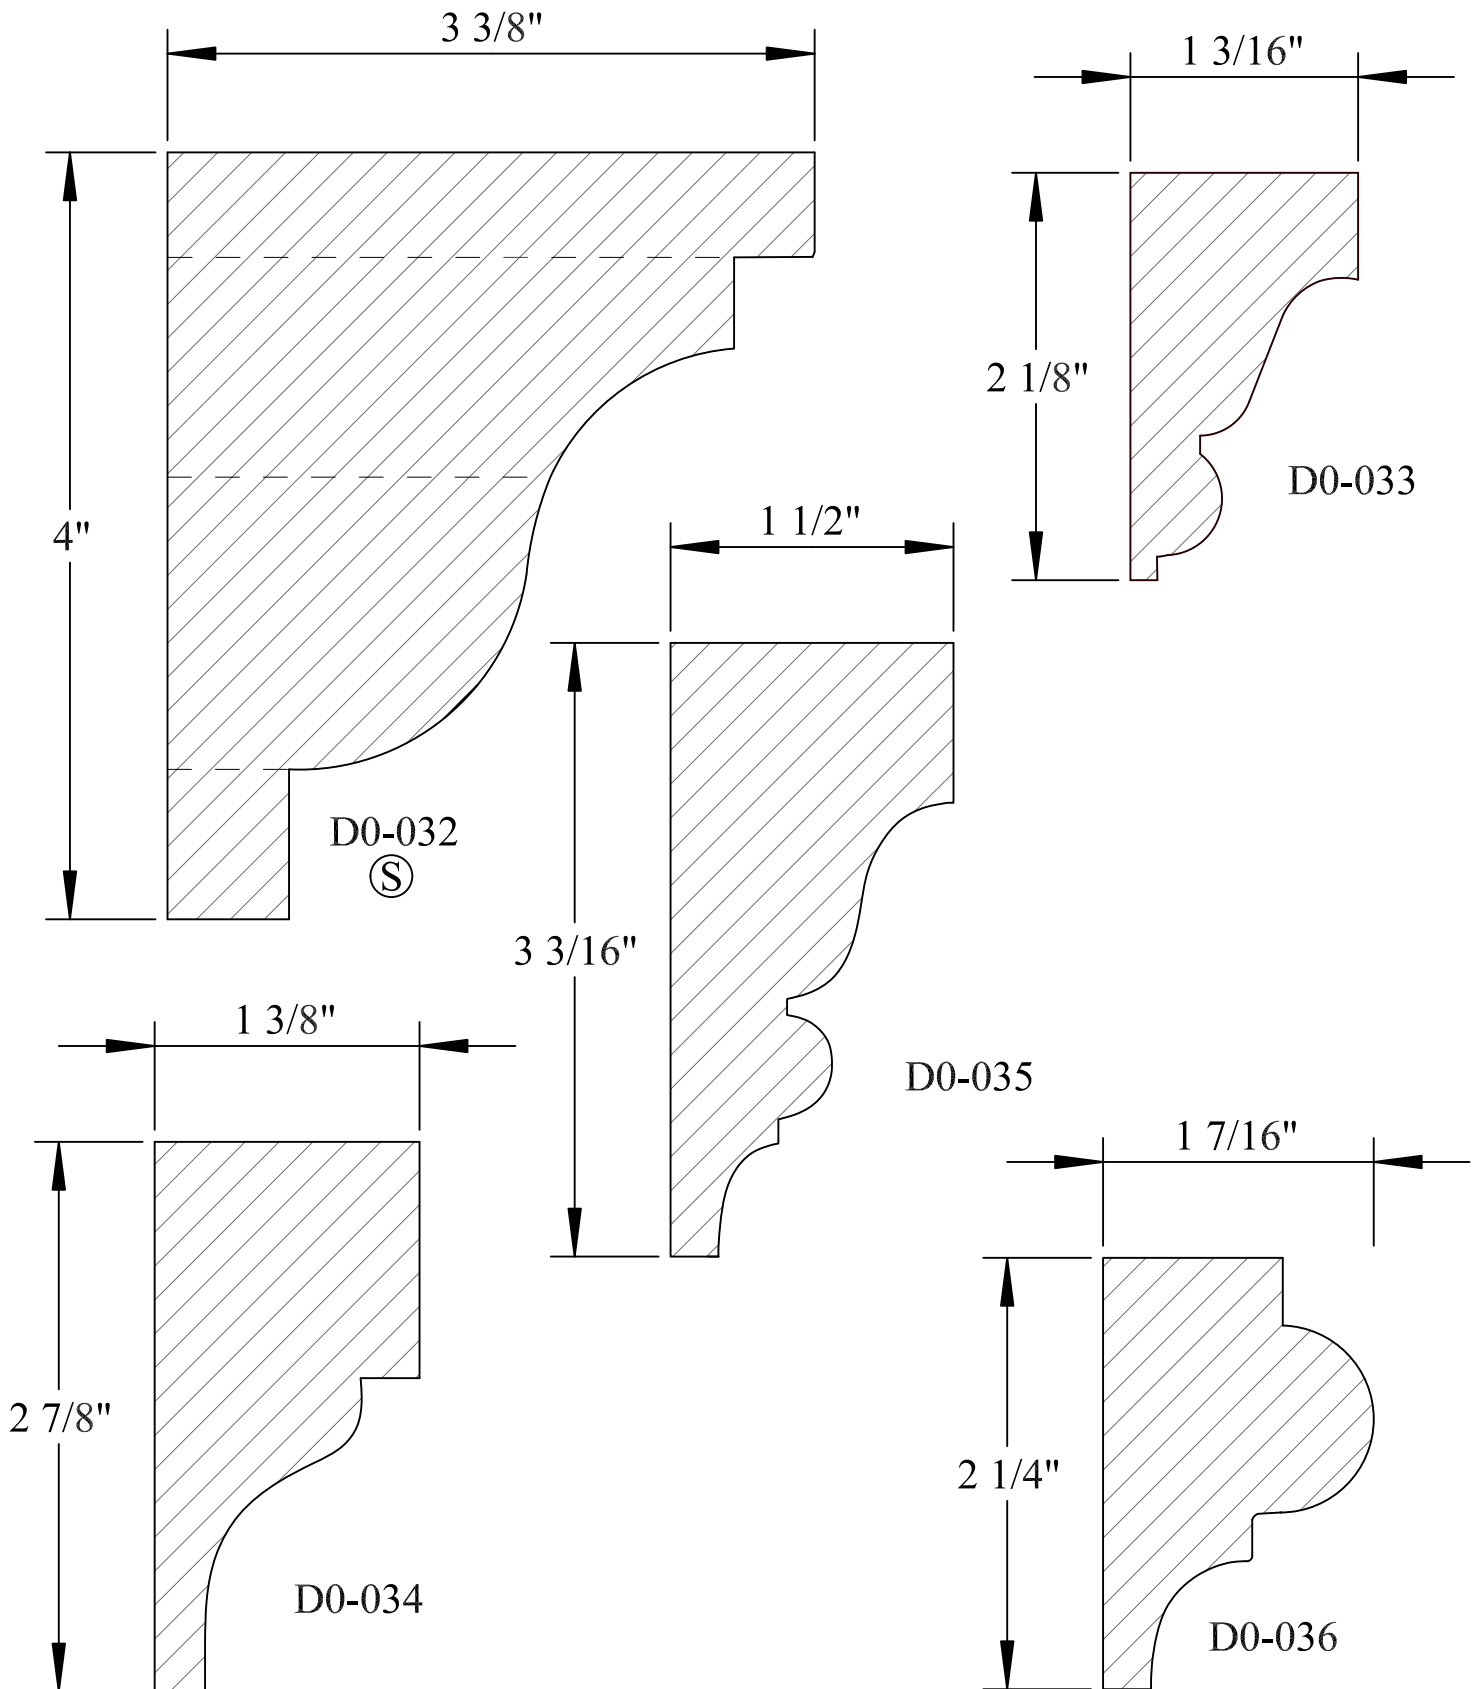

Solid Crowns