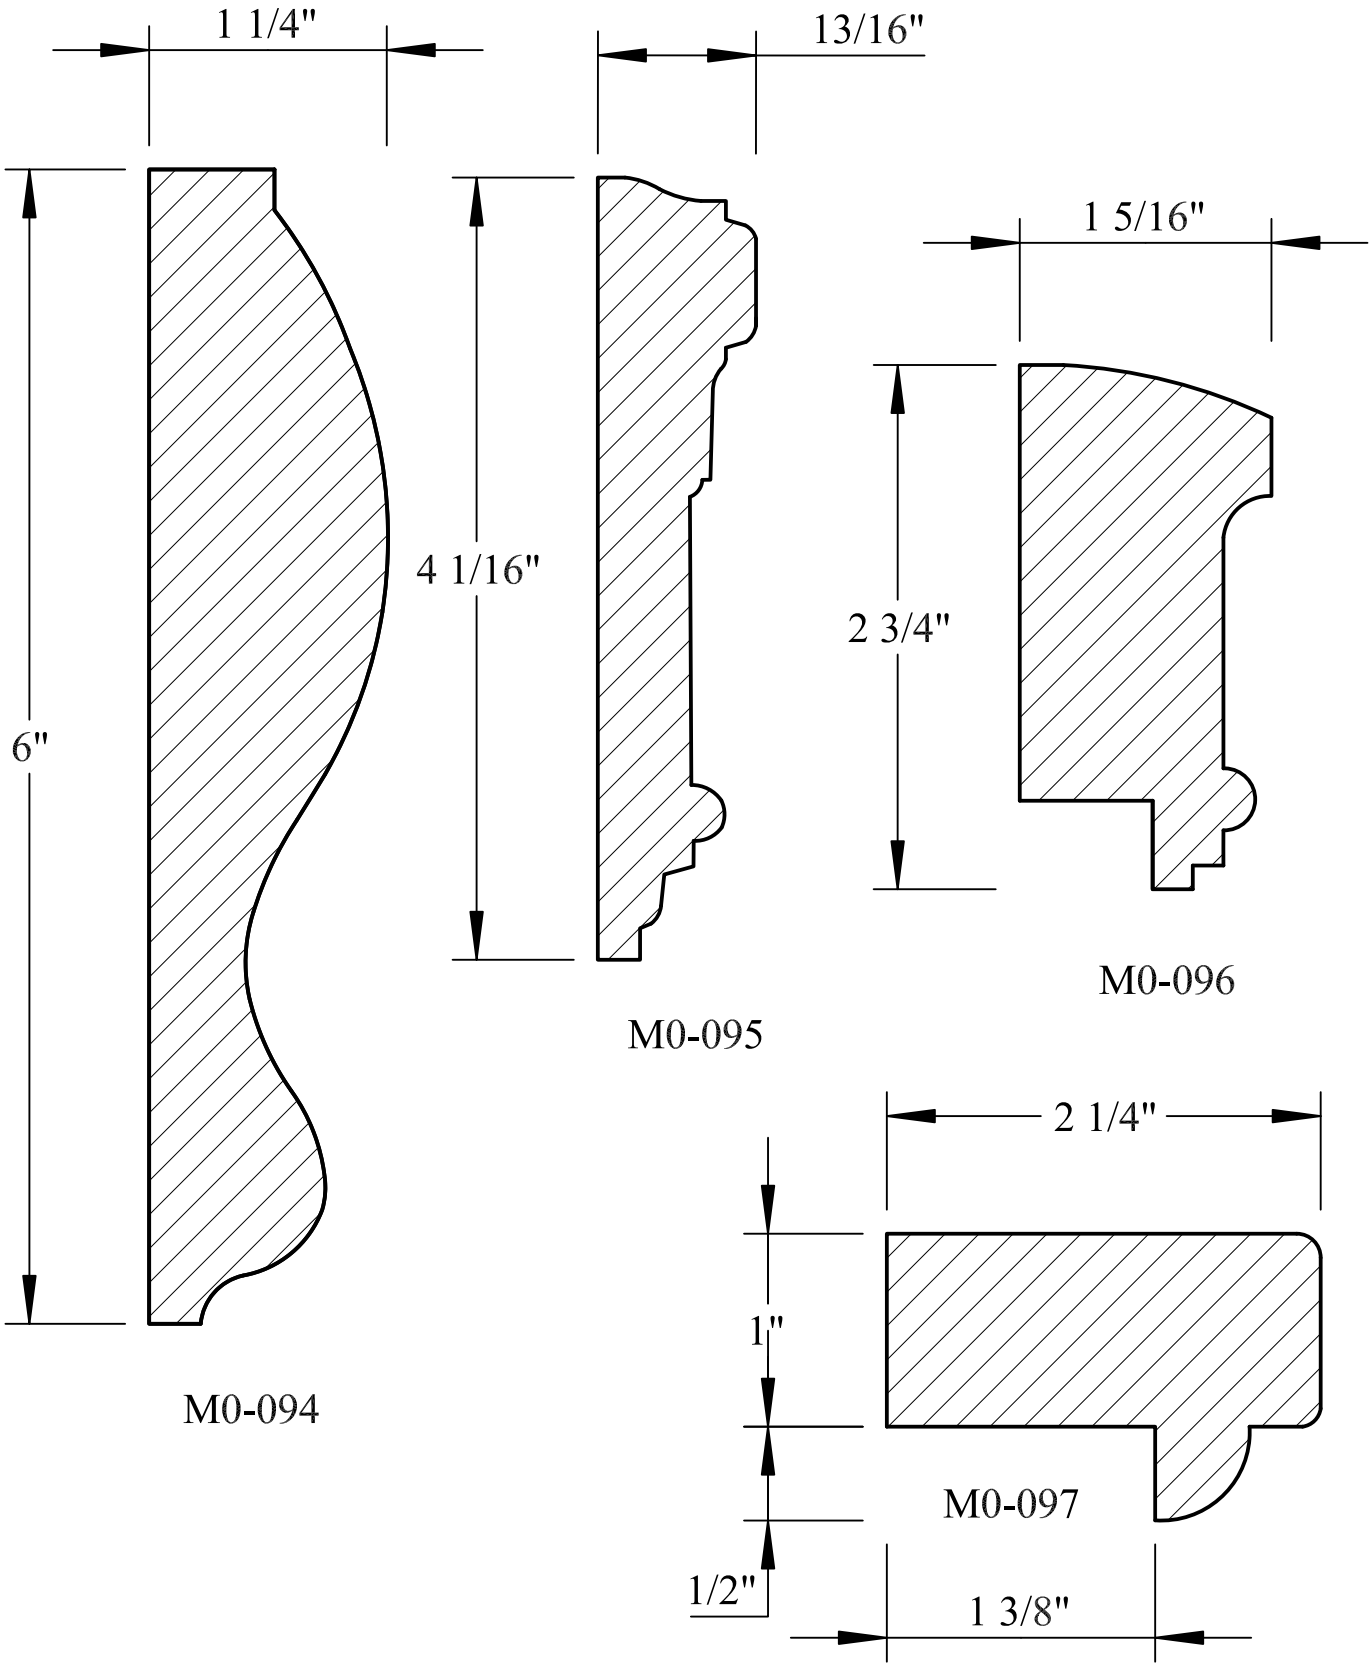

Chair Rails