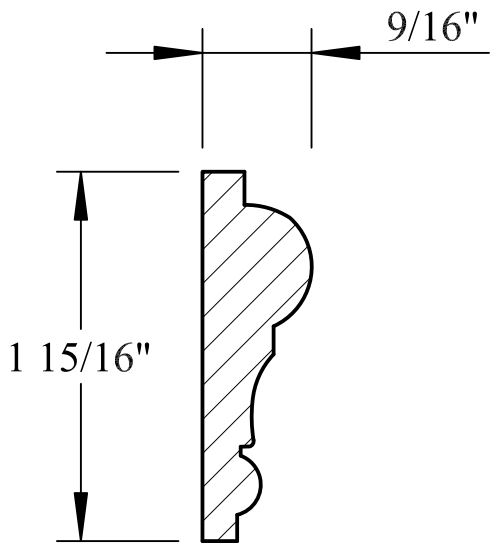

Chair Rails