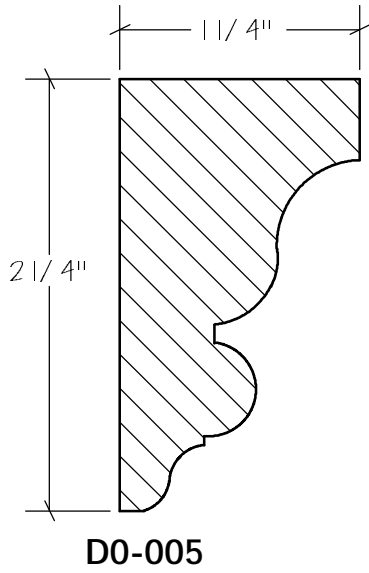

SolidCrowns