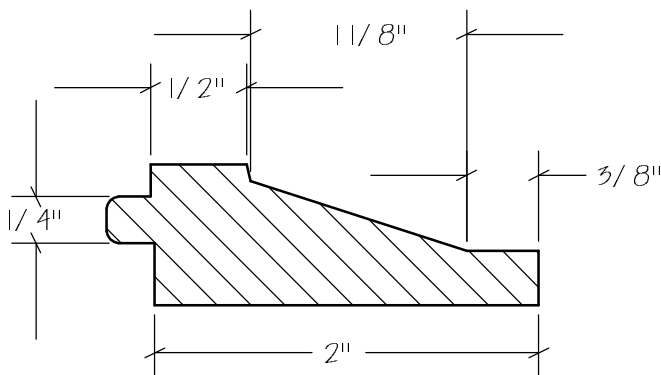

PANEL TRIM MOULDING

P0-006