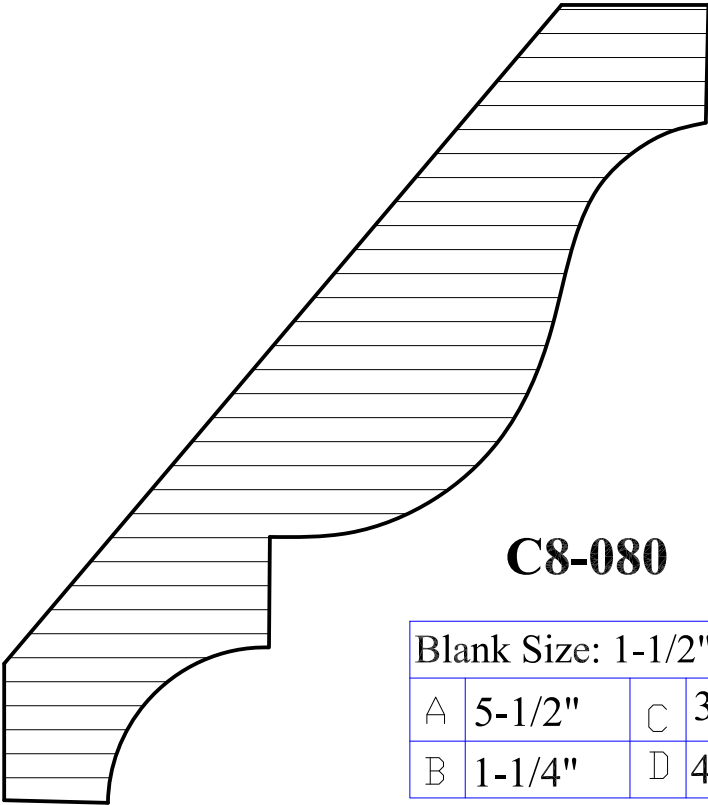

C8-080

Blank Size: 1-1/2"x 5-3/4"

A	5-1/2"	C	3-11/16"
B	1-1/4"	D	4-1/8"