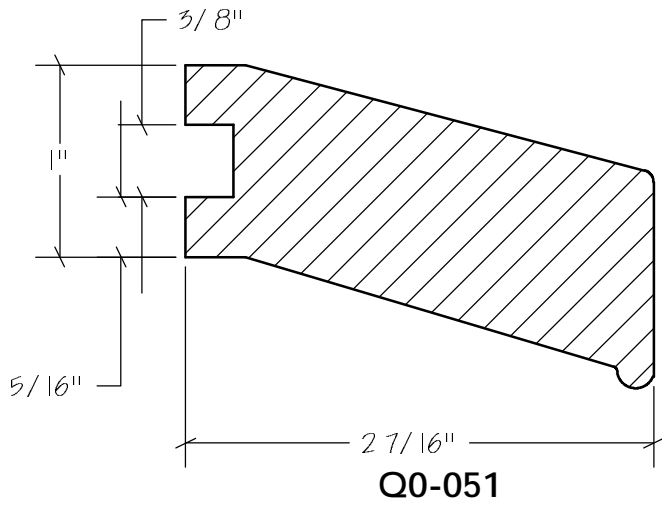

Miscellaneous & Drip Caps