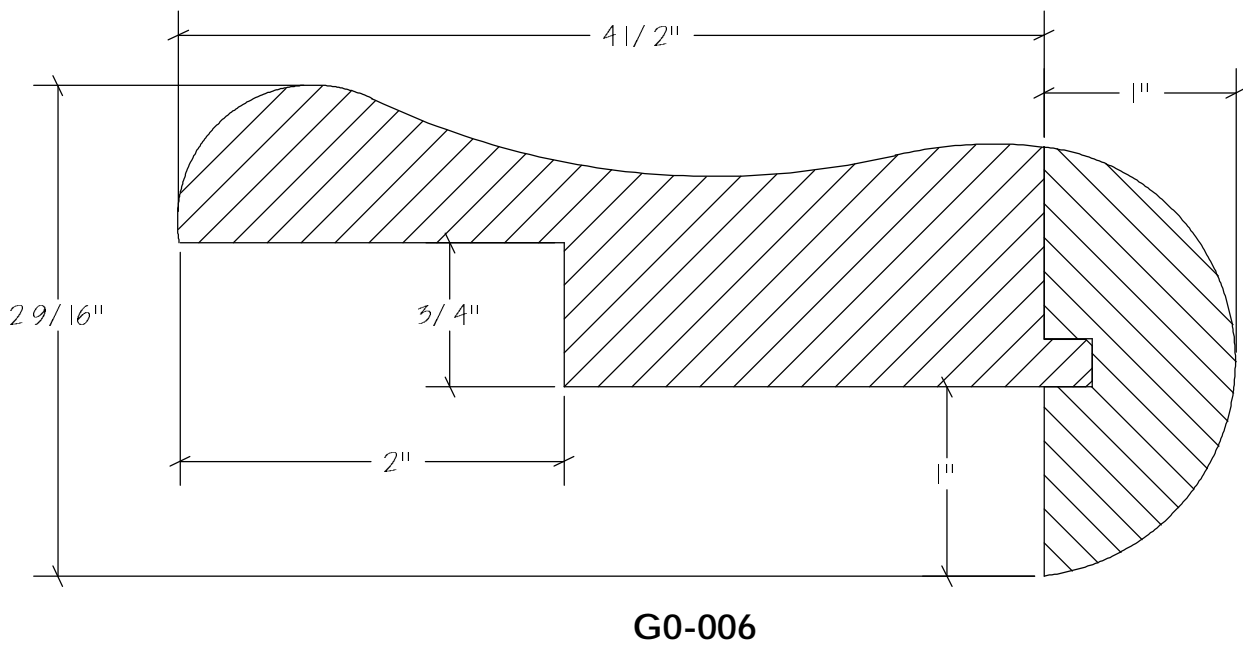

Rounds|QuarterRounds|Bullnose

Rounds|QuarterRounds|Bullnose

N.E.W.P PART NUMBER CROSS REFERENCE

NEWP #	OLDNEWP #	Thick-Width	NEWP #	OLDNEWP #	Thick-Width	NEWP #	OLDNEWP #	Thick-Width
		BLANK			BLANK			BLANK
G0-001	B197	2-1/2" x 4-1/2"	G0-004		SEESKETCH	G0-007	SEESKETCH	
G0-002	B198	1-7/8" x 5-9/16"	G0-005		SEESKETCH	G0-008	SEESKETCH	
G0-003	B199	1-15/16" x 5-13/16"	G0-006		SEESKETCH			