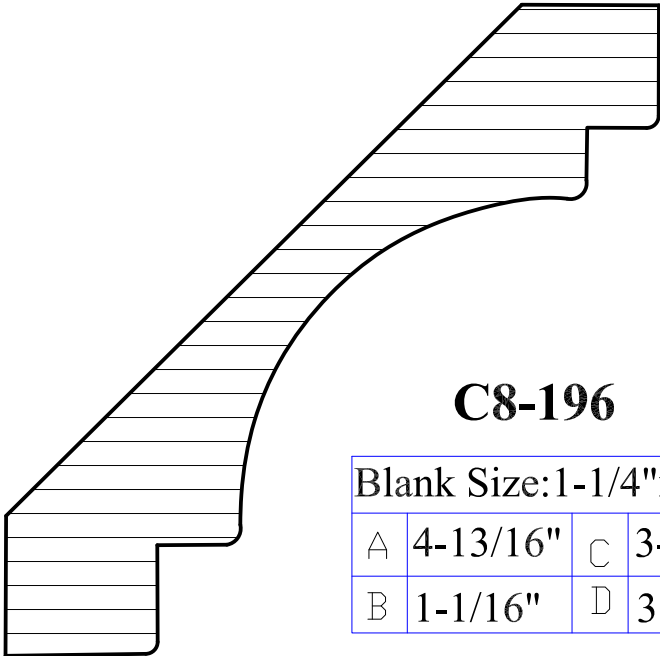

Blank Size: 1-3/16"x 3-7/8"			
A	3-9/16"	C	2-3/16"
B	15/16"	D	2-13/16"

Crown Moulding

C8-194

Blank Size: 1-1/4"x 5-1/2"			
A	5-1/4"	C	2-3/16"
B	1"	D	5-1/16"

C8-195

Blank Size: 1-3/16"x 4-3/4"			
A	4-7/16"	C	1-13/16"
B	15/16"	D	4-1/16"