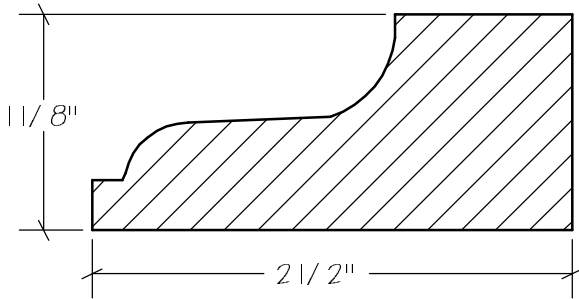

Miscellaneous & Drip Caps

Q0-012