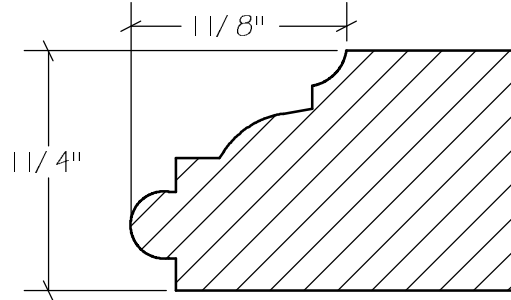

Miscellaneous & Drip Caps

Q0-002