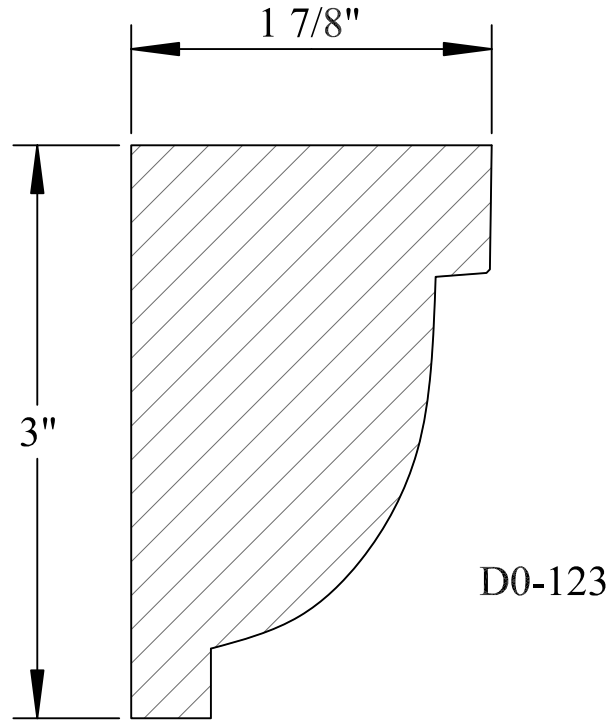

Solid Crowns