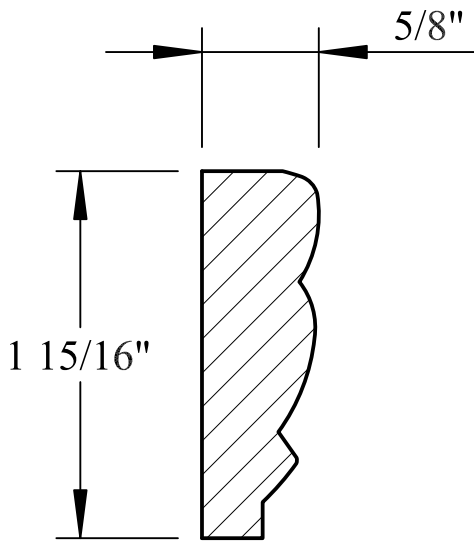

Chair Rails

M0-065