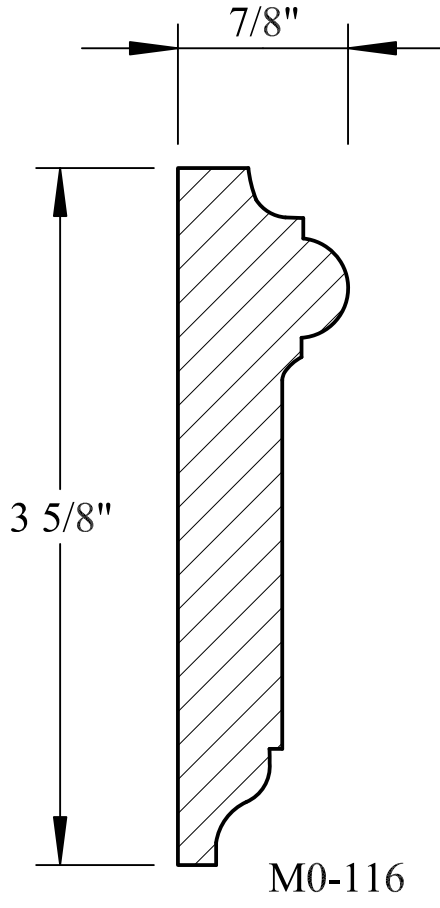

Chair Rails