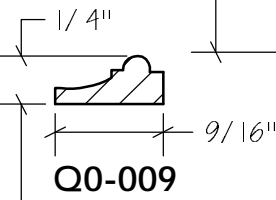

Miscellaneous & Drip Caps