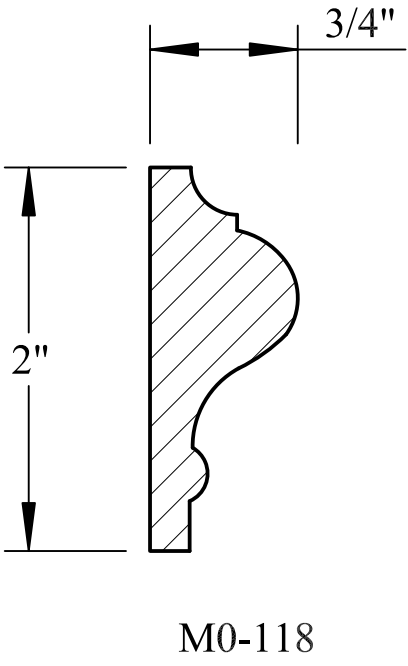

Chair Rails