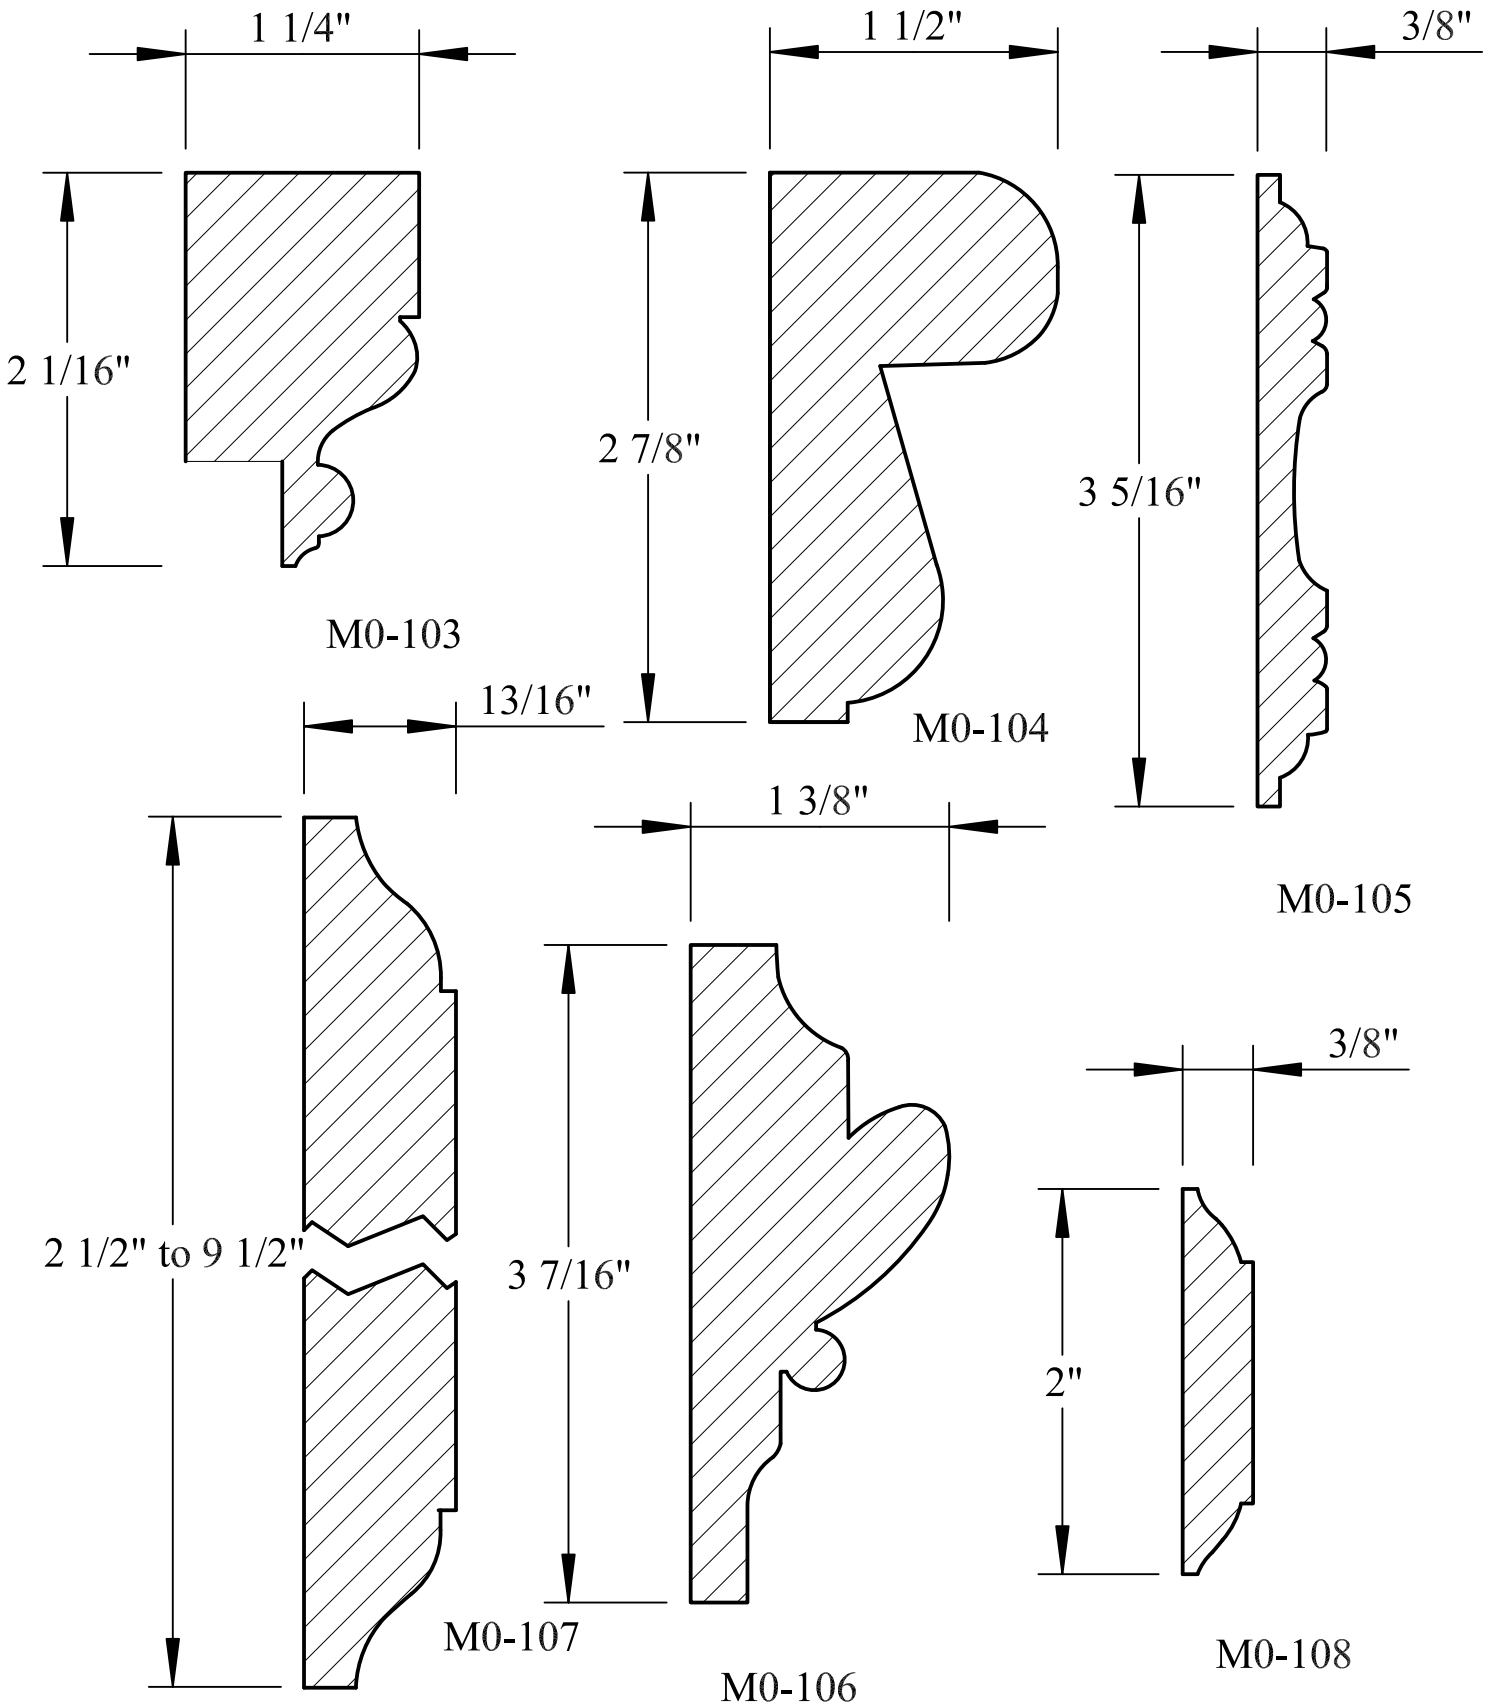

Chair Rails