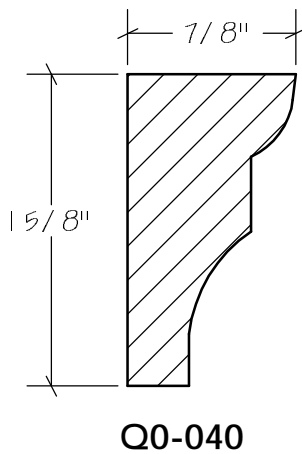

Miscellaneous & Drip Caps