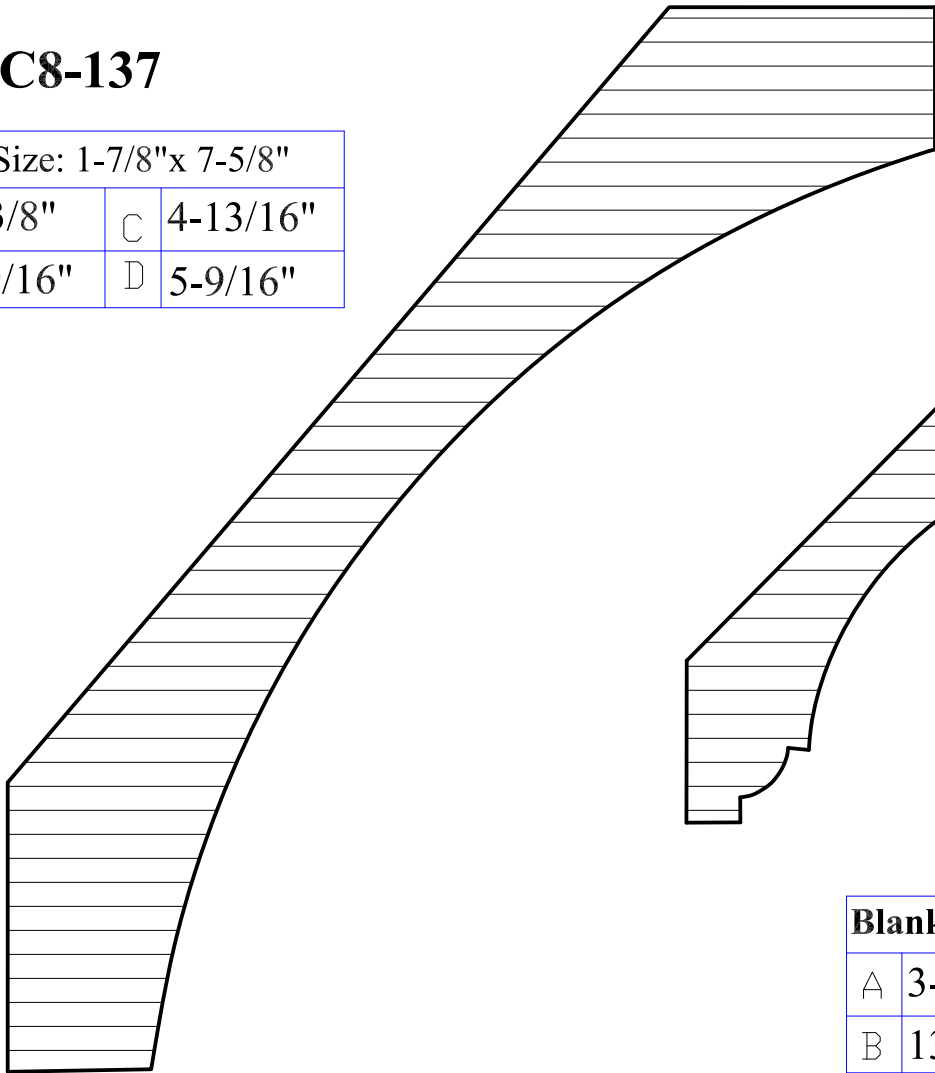

Blank Size: 1-3/16"x 5"

A	4-3/4"	C	2"
B	15/16"	D	4-9/16"

C8-134

Blank Size: 1"x 3-5/16"

A	3-1/16"	C	2-1/8"
B	3/4"	D	2-1/8"

Crown Moulding

C8-137

Blank Size: 1-7/8"x 7-5/8"			
A	7-3/8"	C	4-13/16"
B	1-9/16"	D	5-9/16"