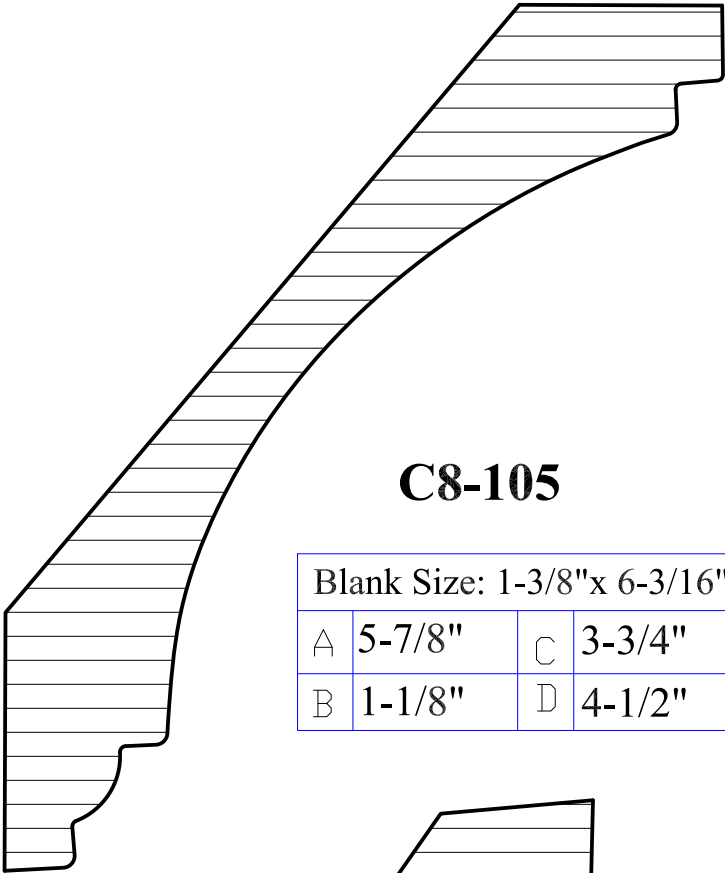

Crown Moulding

C8-105

Blank Size: 1-3/8"x 6-3/16"			
A	5-7/8"	C	3-3/4"
B	1-1/8"	D	4-1/2"