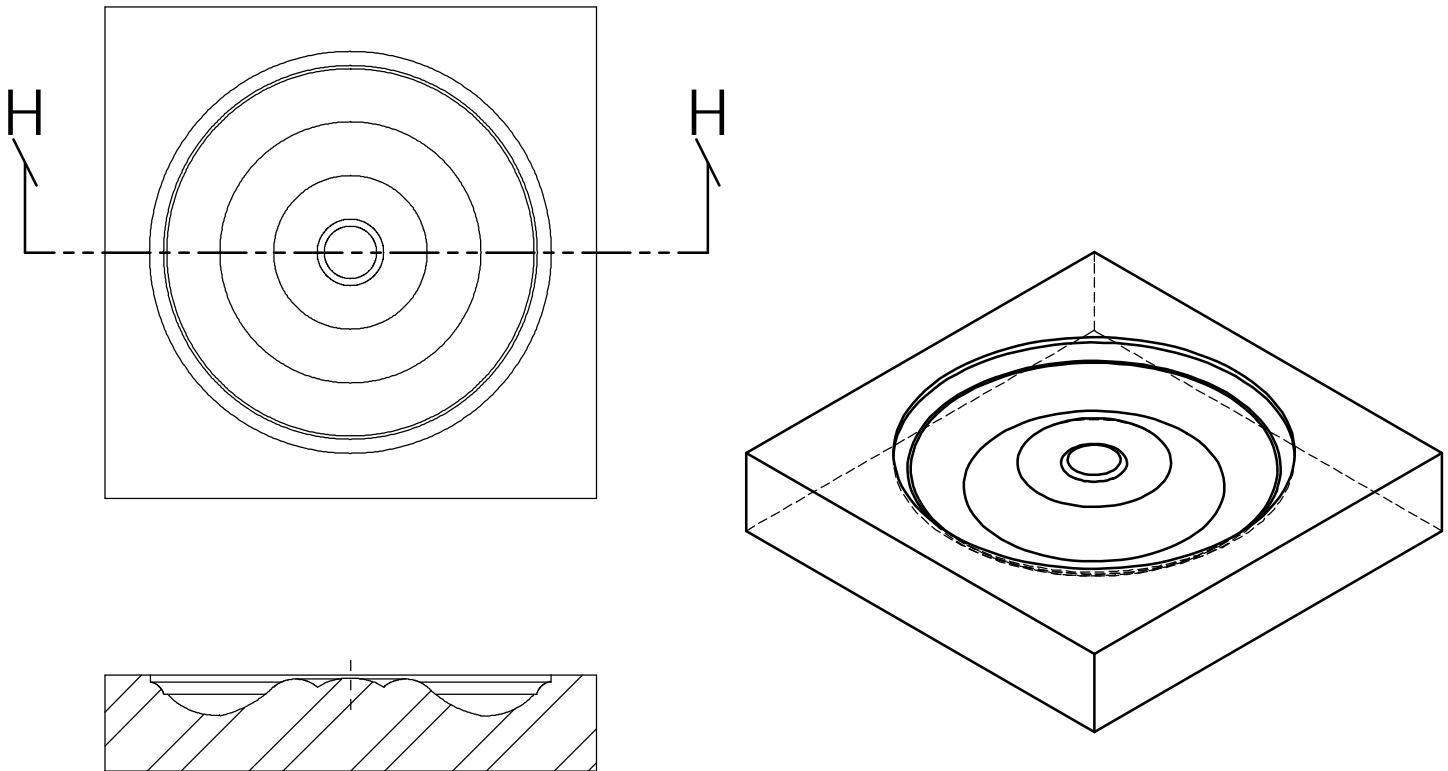

CeilingPictureMoulding

R0-001

R0-002 B0-058

Rosettes

SECTION H-H
SCALE 1 : 2

N.E.W.P PART NUMBER CROSS REFERENCE

NEWP#	OLDNEWP#	Strips	NEWP#	OLDNEWP#	Strips	NEWP#	OLDNEWP#	Strips
S0-001	15	5-3/8"	S0-007	21	4-3/4"	S0-013	27	5-1/4"
S0-002	16	5-3/8"	S0-008	22	3-3/4"	S0-014	28	4-1/4"
S0-003	17	5-1/8"	S0-009	23	5-3/8"	S0-015	29	3-1/2"
S0-004	18	4-3/4"	S0-010	24	4-3/4"	S0-016	30	5"
S0-005	19	4-1/8"	S0-011	25	4-1/8"			
S0-006	20	3-1/2"	S0-012	26	4-1/2"			
		BLANK			BLANK			BLANK