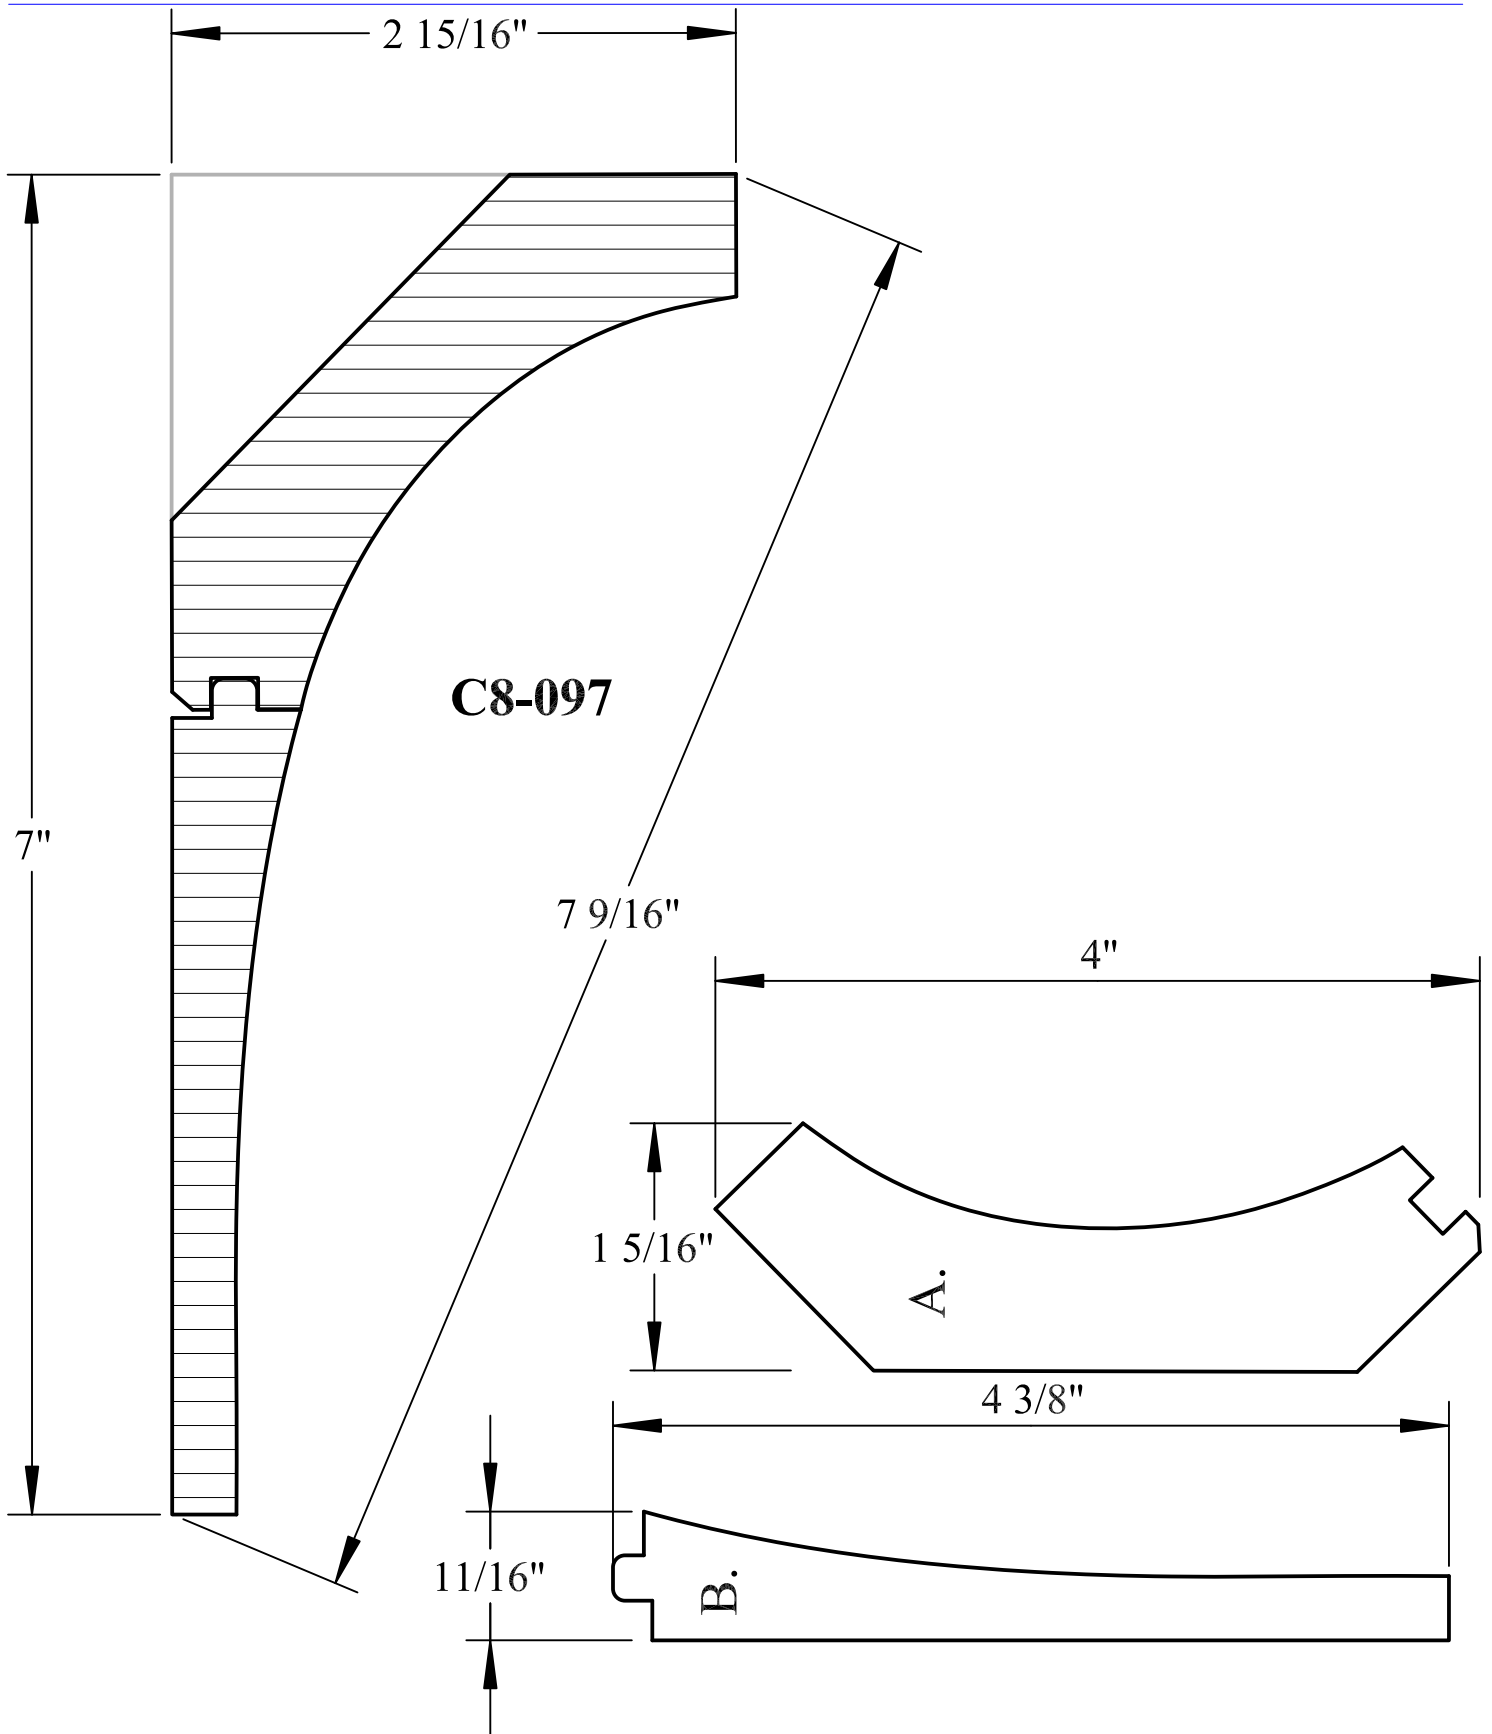

Crown Moulding

C8-095

Blank Size: 1-1/4"x 6-1/2"			
A	6-3/16"	C	4-3/16"
B	1"	D	4-1/2"

C8-096

Blank Size: 1-1/2"x 7"			
A	6-3/4"	C	4-3/8"
B	1-1/4"	D	5-3/16"

Crown Moulding

Crown Moulding

C8-098