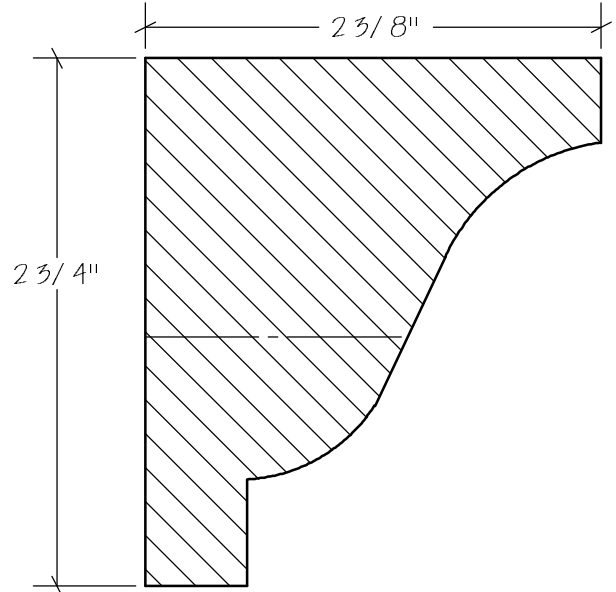

SolidCrowns

(S) D0-015

D0-020