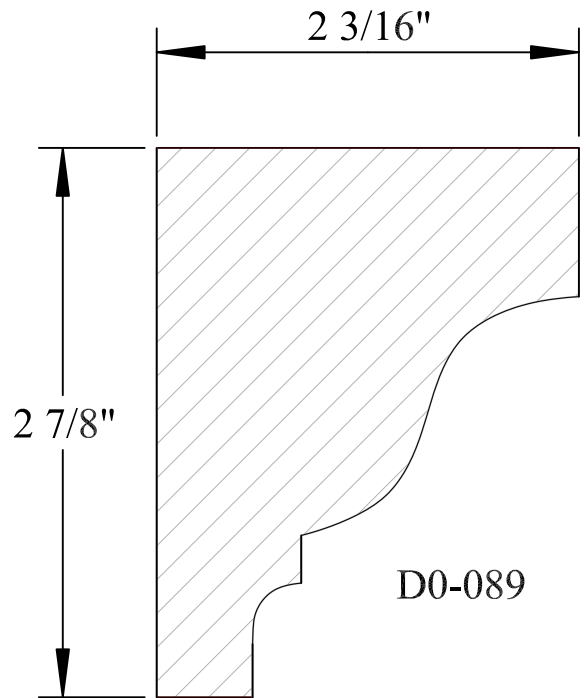

Solid Crowns