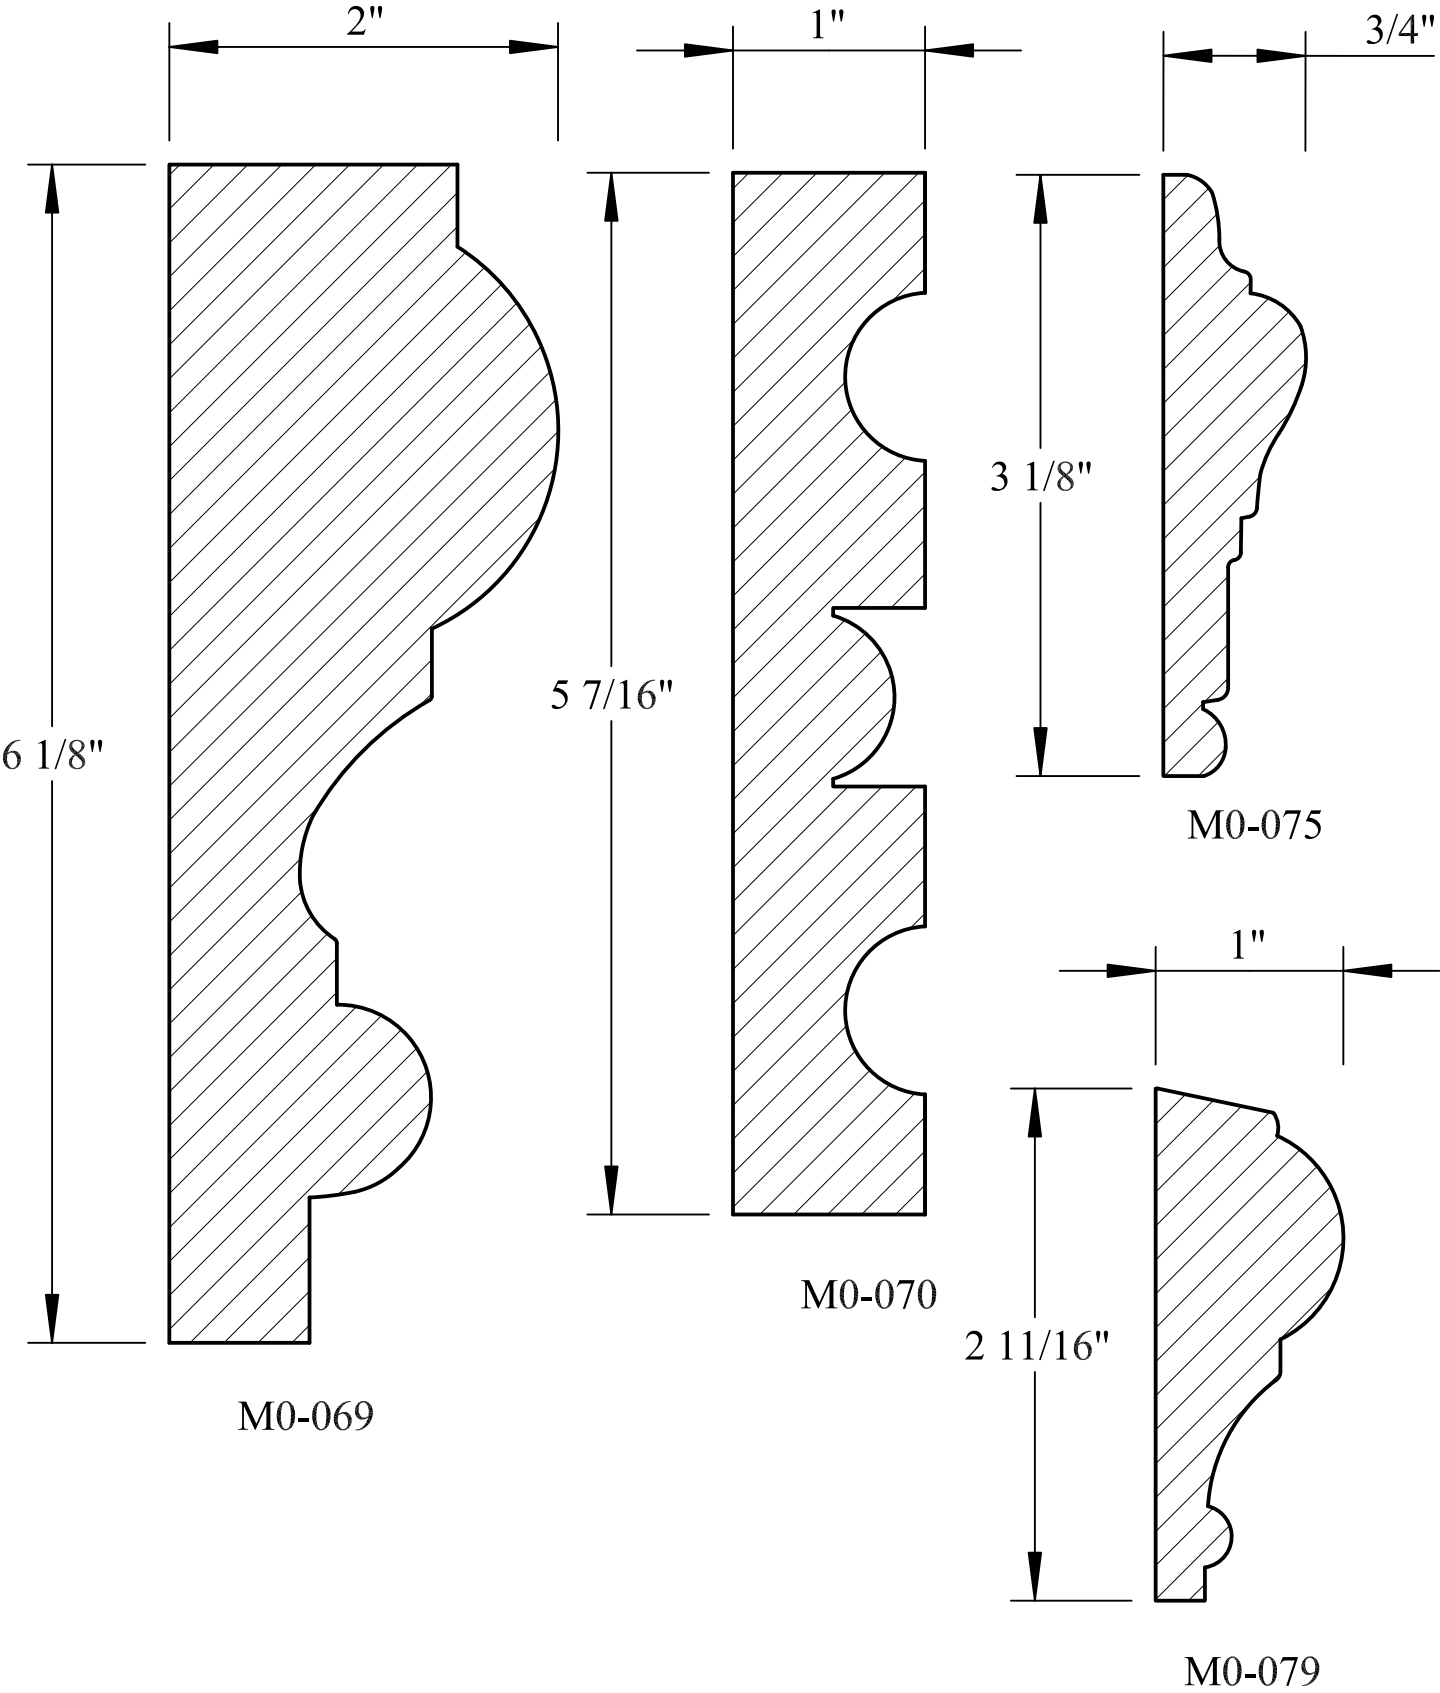

Chair Rails