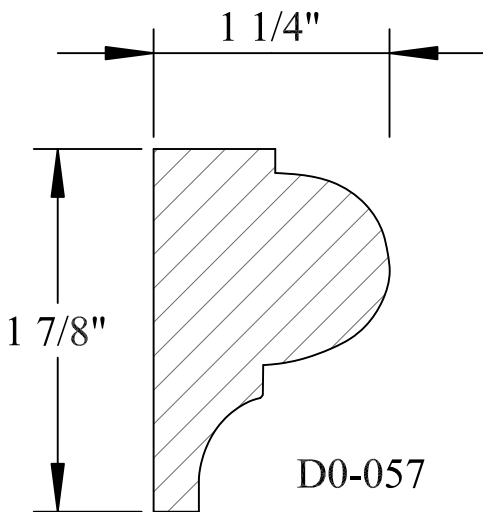

Solid Crowns