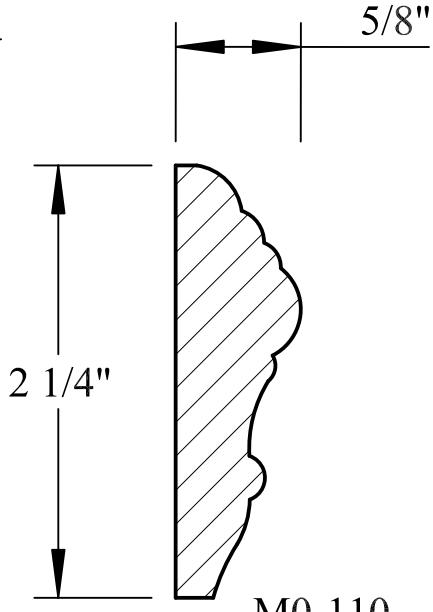

Chair Rails