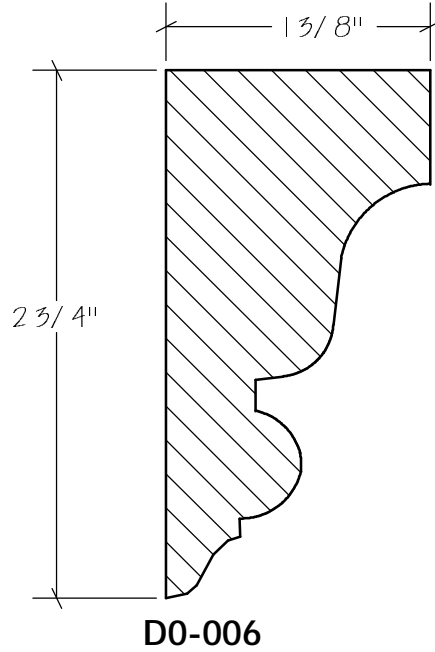

SolidCrowns