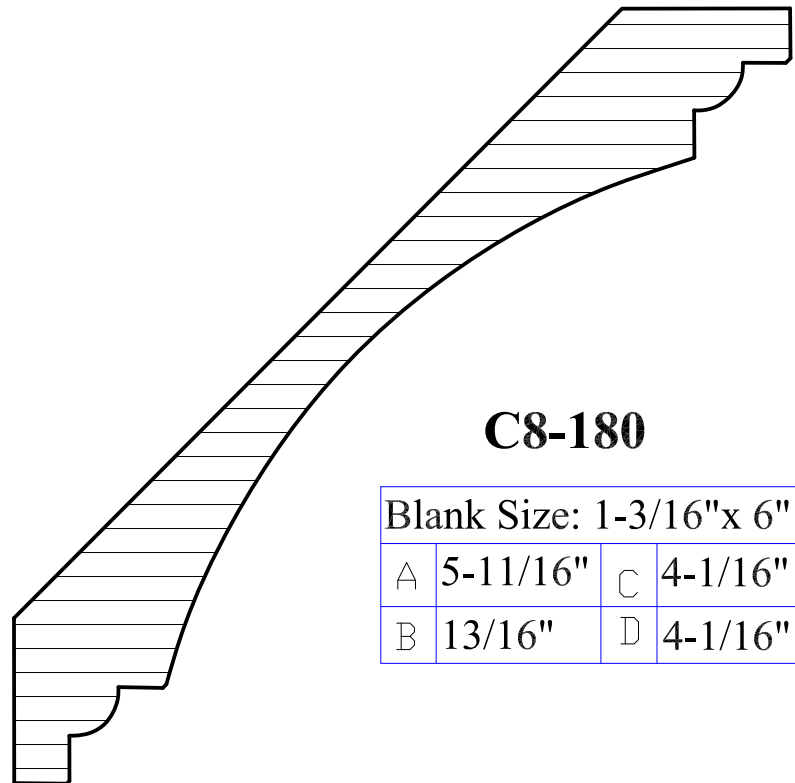

C8-180

Blank Size: 1-3/16"x 6"			
A	5-11/16"	C	4-1/16"
B	13/16"	D	4-1/16"