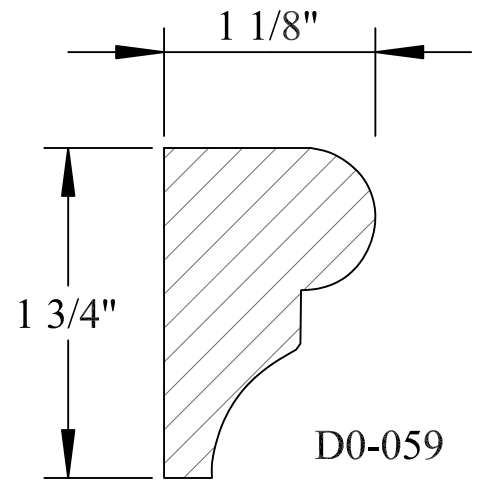

Solid Crowns