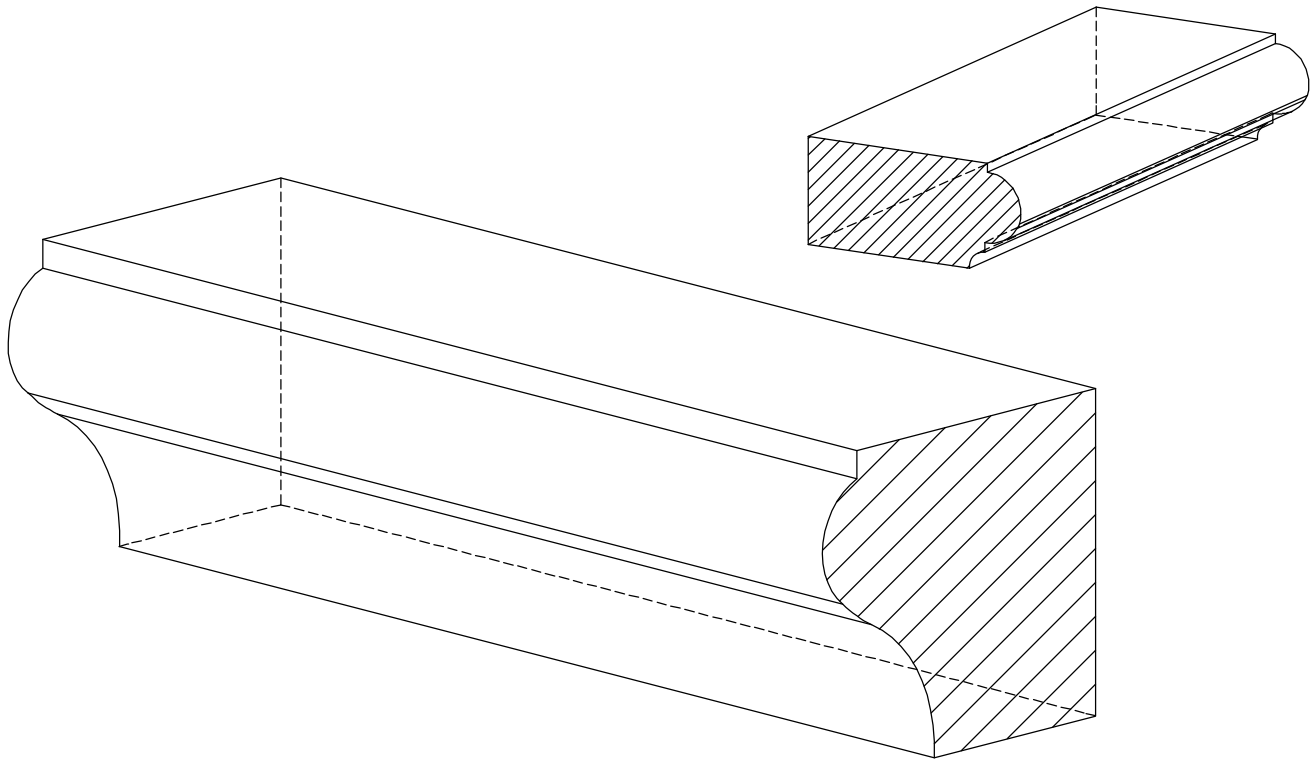

Railings|Handrails

RAILING SYSTEM - HAND RAIL & CAPS

Railings|Handrails

RAILING SYSTEM - HAND RAIL & CAPS

RAILING SYSTEM - HAND RAIL & CAPS

WindowSills|Sashes

N.E.W.P PART NUMBER CROSS REFERENCE

NEWP#	OLDNEWP#	Thick-Width	NEWP#	OLDNEWP#	Thick-Width	NEWP#	OLDNEWP#	Thick-Width
		BLANK			BLANK			BLANK
I0-001	S221-A	1-5/8"x+-	I0-005	S221-E	2"x+-	0-009	S221-I	1-1/2"x+-
I0-002	S221-B	1-3/4"x+-	I0-006	S221-F	2-1/4"x+-	0-010	S221-J	2-1/2"x+-
I0-003	S221-C	1-3/4"x+-	I0-007	S221-G	1-5/8"x+-	0-011	S221-K	1-3/8"x1-3/16"
I0-004	S221-D	1-7/8"x+-	I0-008	S221-H	1-1/2"x+-	0-012	S221-L	1-5/8"x7/8"
						I0-013	S221-M	1-3/16"x7/8"