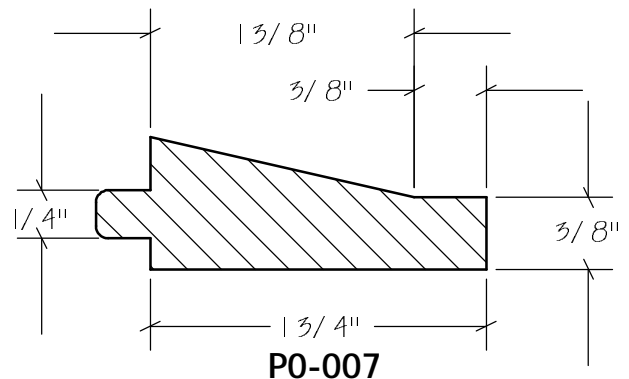

RaisedPanelProfiles

PANEL TRIM MOULDING

P0-007