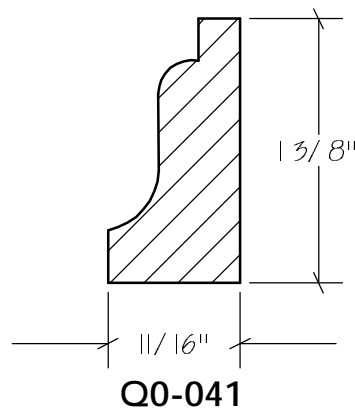

Miscellaneous & Drip Caps