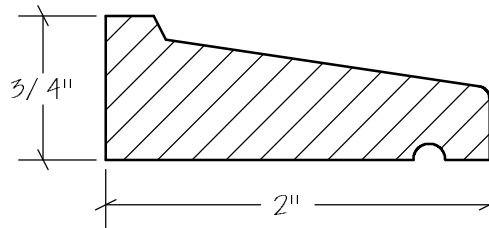

Miscellaneous & Drip Caps

DRIP CAPS

Q0-048