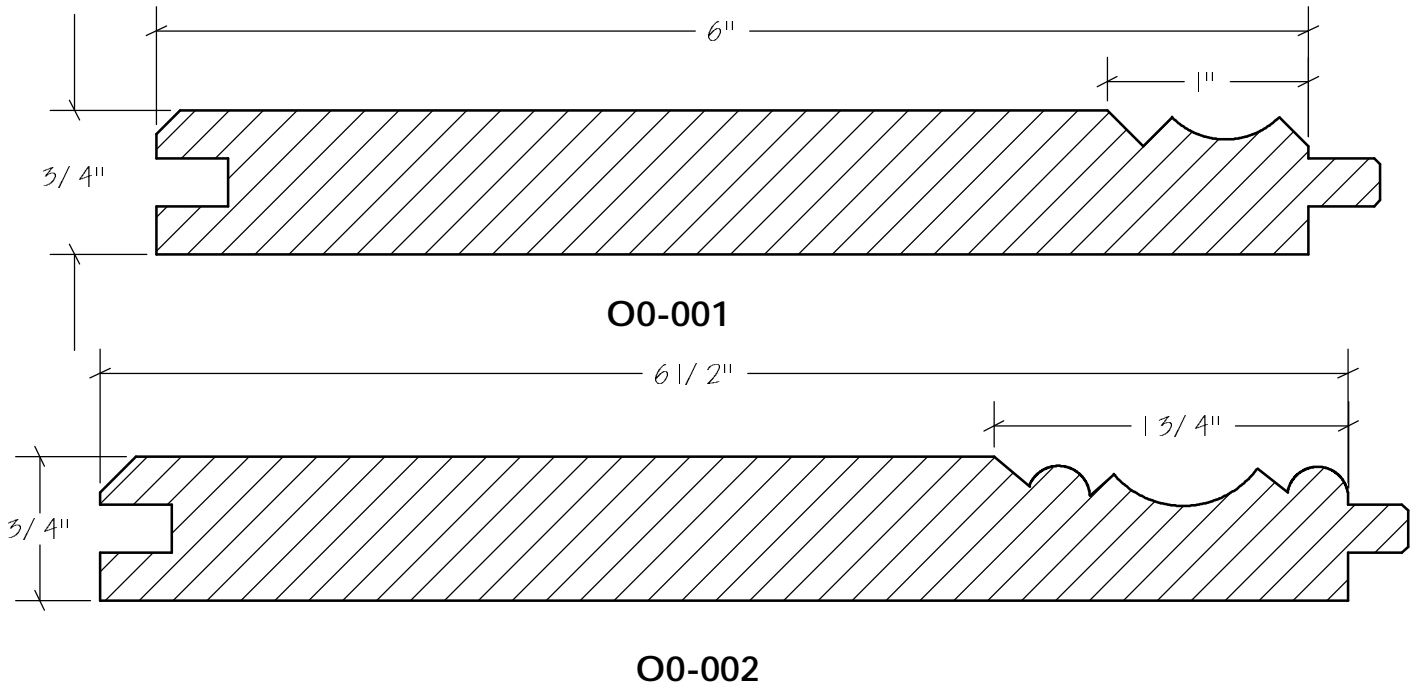

T&G Sheathing

N.E.W.P PART NUMBER CROSS REFERENCE

NEWP#	OLDNEWP#	Thick-Width	NEWP#	OLDNEWP#	Thick-Width	NEWP#	OLDNEWP#	Thick-Width
		BLANK			BLANK			BLANK
O0-001	P	15/16"X6-9/16"	O0-001	Q	15/16X6-13/16"			