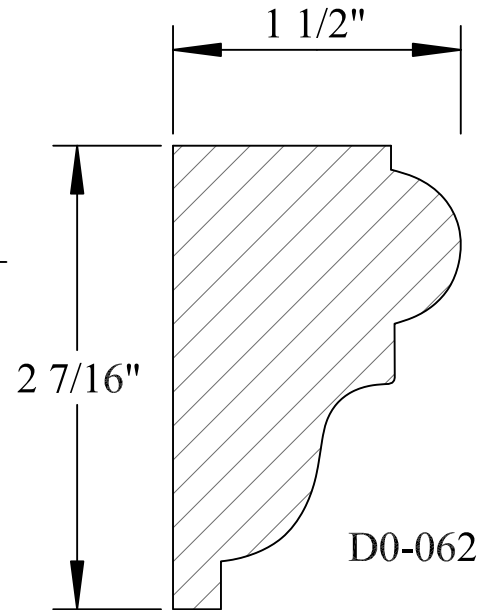

Solid Crowns