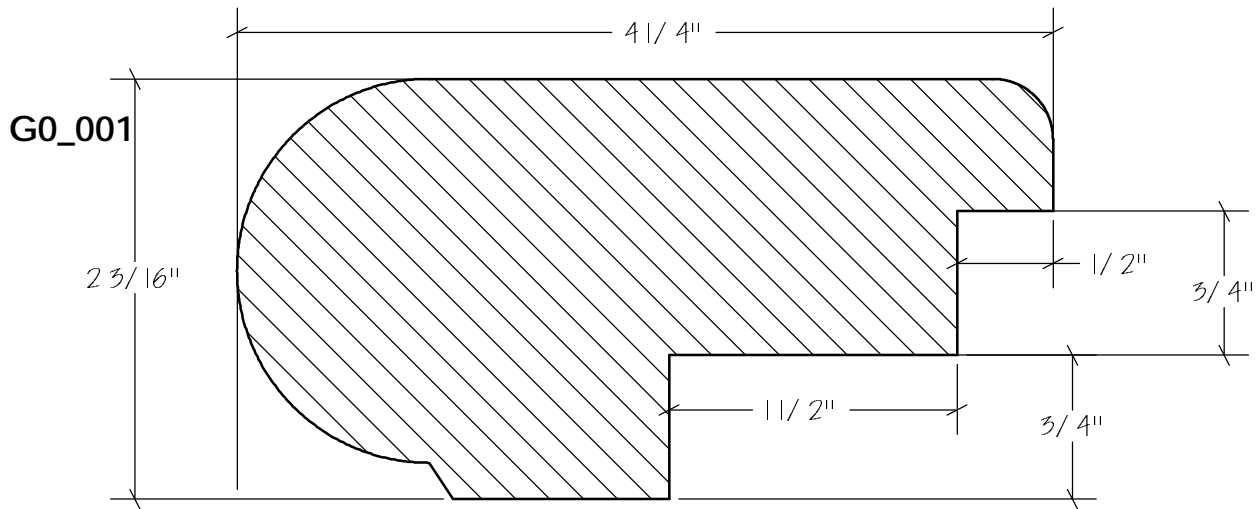

Rounds|QuarterRounds|Bullnose

Rounds|QuarterRounds|Bullnose

N.E.W.P PART NUMBER CROSS REFERENCE

NEWP #	OLDNEWP #	Thick-Width	NEWP #	OLDNEWP #	Thick-Width	NEWP #	OLDNEWP #	Thick-Width
		BLANK			BLANK			BLANK
G0-001	B197	2-1/2" x 4-1/2"	G0-004		SEESKETCH	G0-007	SEESKETCH	
G0-002	B198	1-7/8" x 5-9/16"	G0-005		SEESKETCH	G0-008	SEESKETCH	
G0-003	B199	1-15/16" x 5-13/16"	G0-006		SEESKETCH			