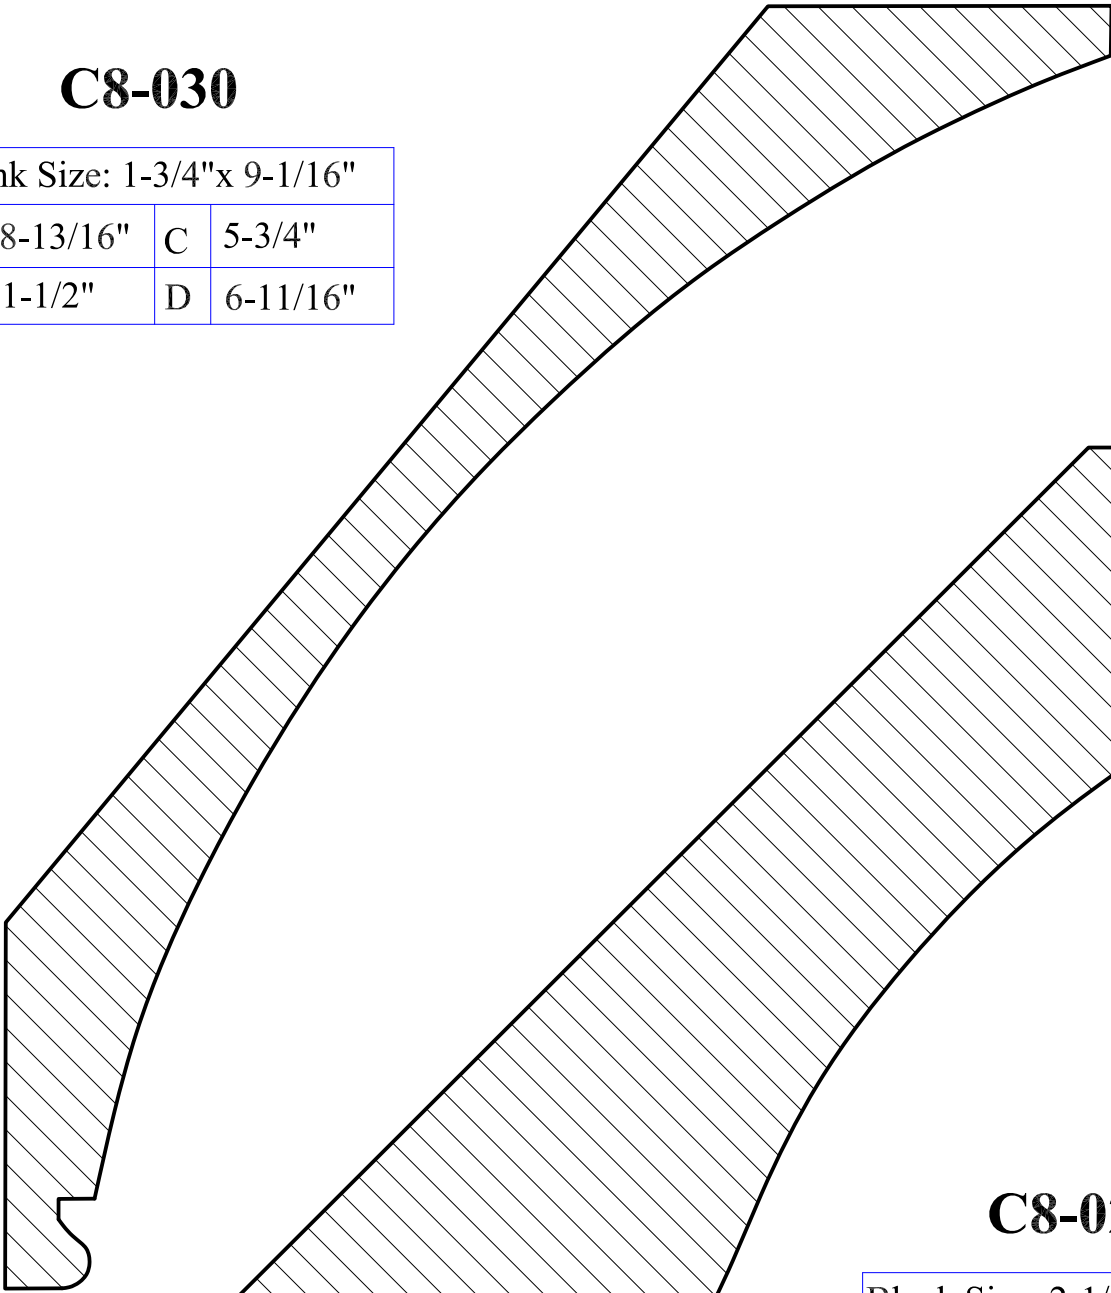

C8-027

Blank Size: 2"x 4-13/16"			
A	4-9/16"	C	2-7/8"
B	1-3/4"	D	4-3/16"

C8-028

Blank Size: 1-1/8"x 7-1/8"			
A	6-7/8"	C	4-7/8"
B	7/8"	D	4-7/8"

Crown Moulding

C8-030

Blank Size: 1-3/4"x 9-1/16"

A	8-13/16"	C	5-3/4"
B	1-1/2"	D	6-11/16"