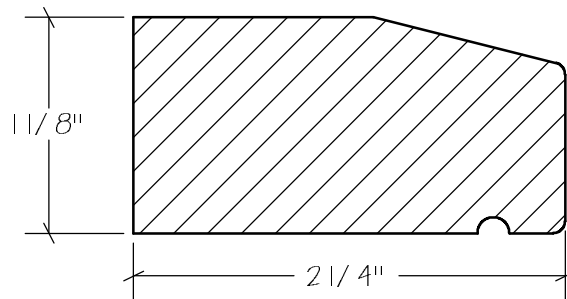

Miscellaneous & Drip Caps

DRIP CAPS

Q0-050