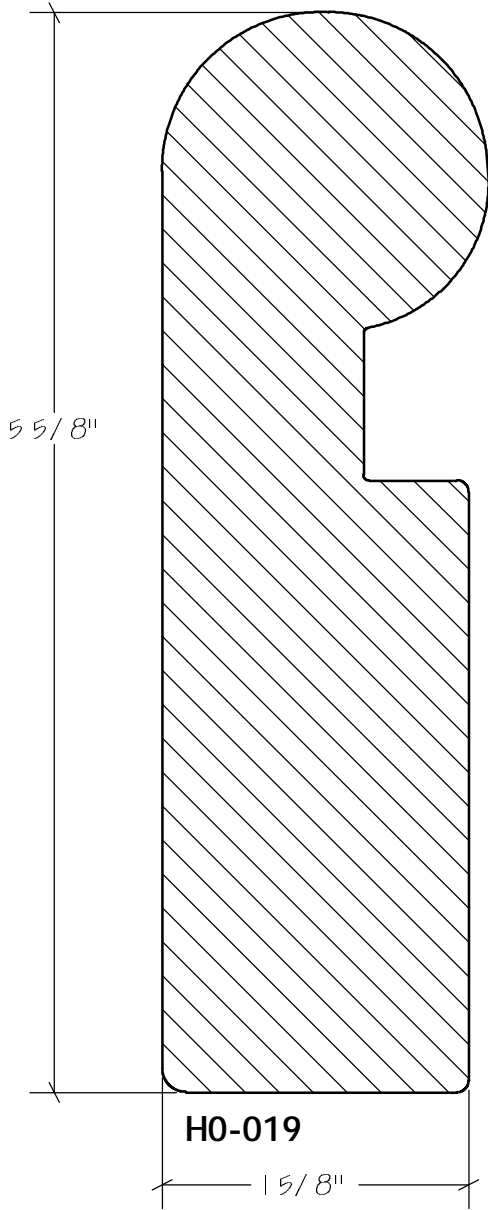

Railings|Handrails