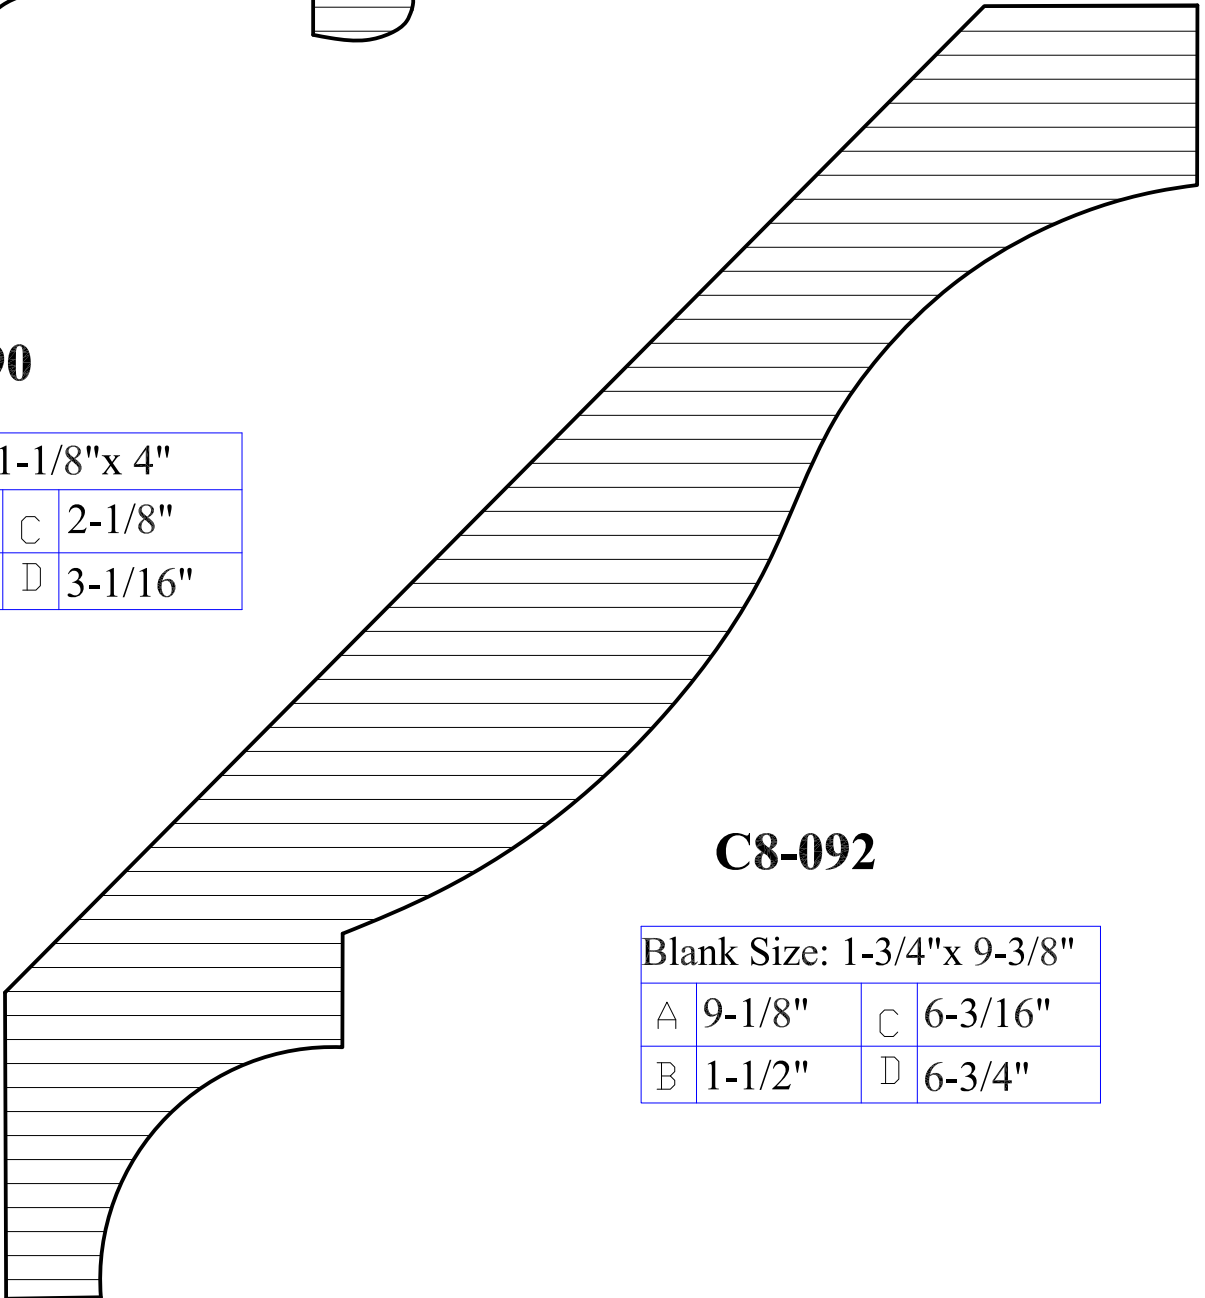

C8-092

Blank Size: 1-3/4"x 9-3/8"

A	9-1/8"	C	6-3/16"
B	1-1/2"	D	6-3/4"