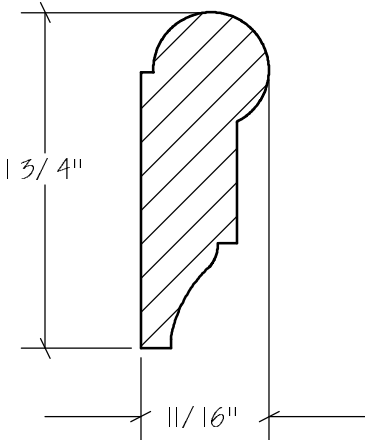

CeilingPictureMoulding

R0-001

R0-002 B0-058

Rosettes

SECTION H-H
SCALE 1 : 2

N.E.W.P PART NUMBER CROSS REFERENCE

NEWP#	OLDNEWP#	Strips	NEWP#	OLDNEWP#	Strips	NEWP#	OLDNEWP#	Strips
S0-001	15	5-3/8"	S0-007	21	4-3/4"	S0-013	27	5-1/4"
S0-002	16	5-3/8"	S0-008	22	3-3/4"	S0-014	28	4-1/4"
S0-003	17	5-1/8"	S0-009	23	5-3/8"	S0-015	29	3-1/2"
S0-004	18	4-3/4"	S0-010	24	4-3/4"	S0-016	30	5"
S0-005	19	4-1/8"	S0-011	25	4-1/8"			
S0-006	20	3-1/2"	S0-012	26	4-1/2"			
		BLANK			BLANK			BLANK