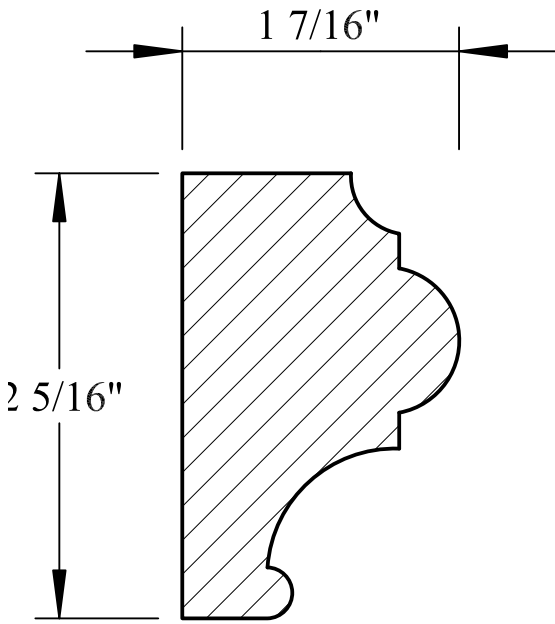

Chair Rails