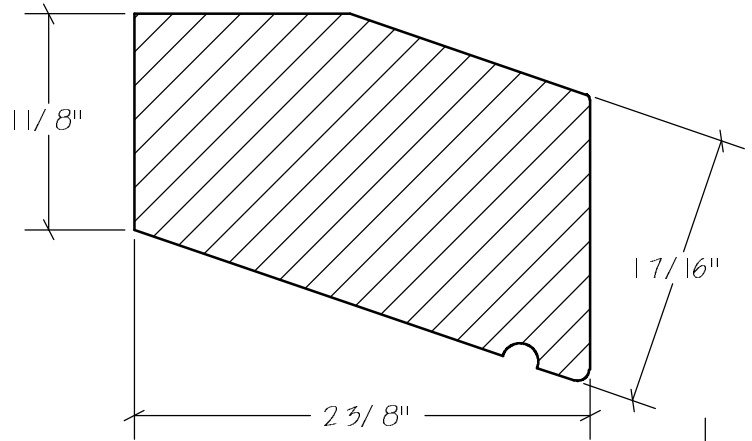

Miscellaneous & Drip Caps

DRIP CAPS

Q0-044