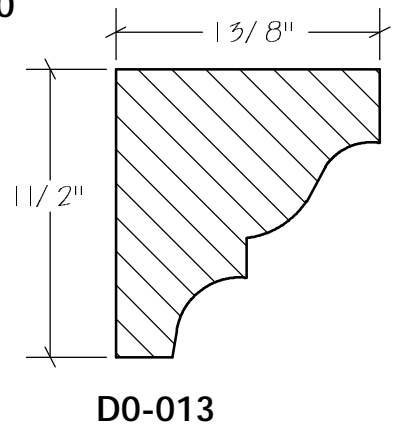

SolidCrowns