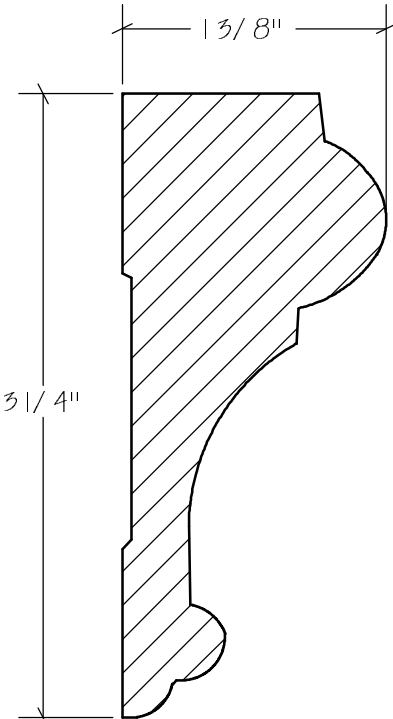

Chair Rails

M0-016