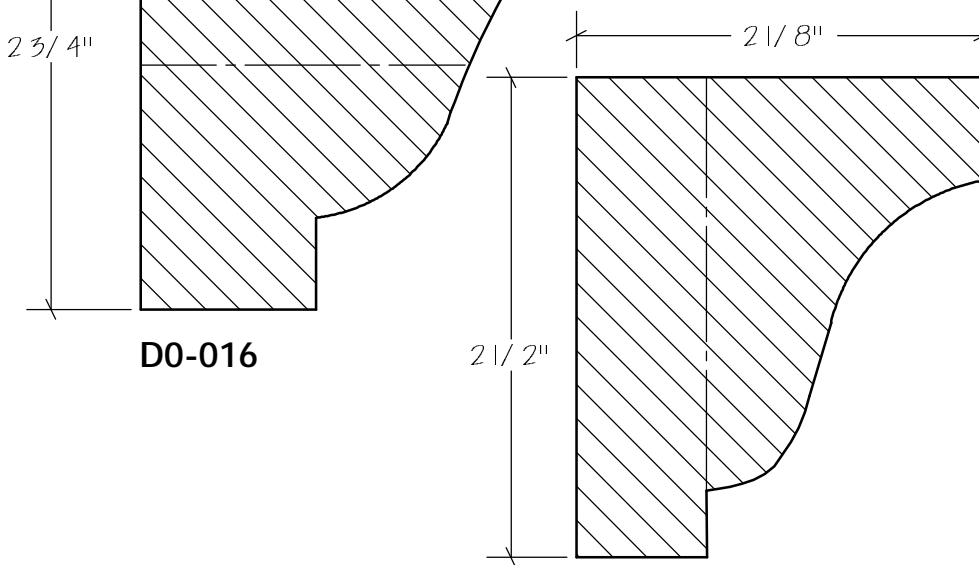

SolidCrowns

D0-018

D0-020