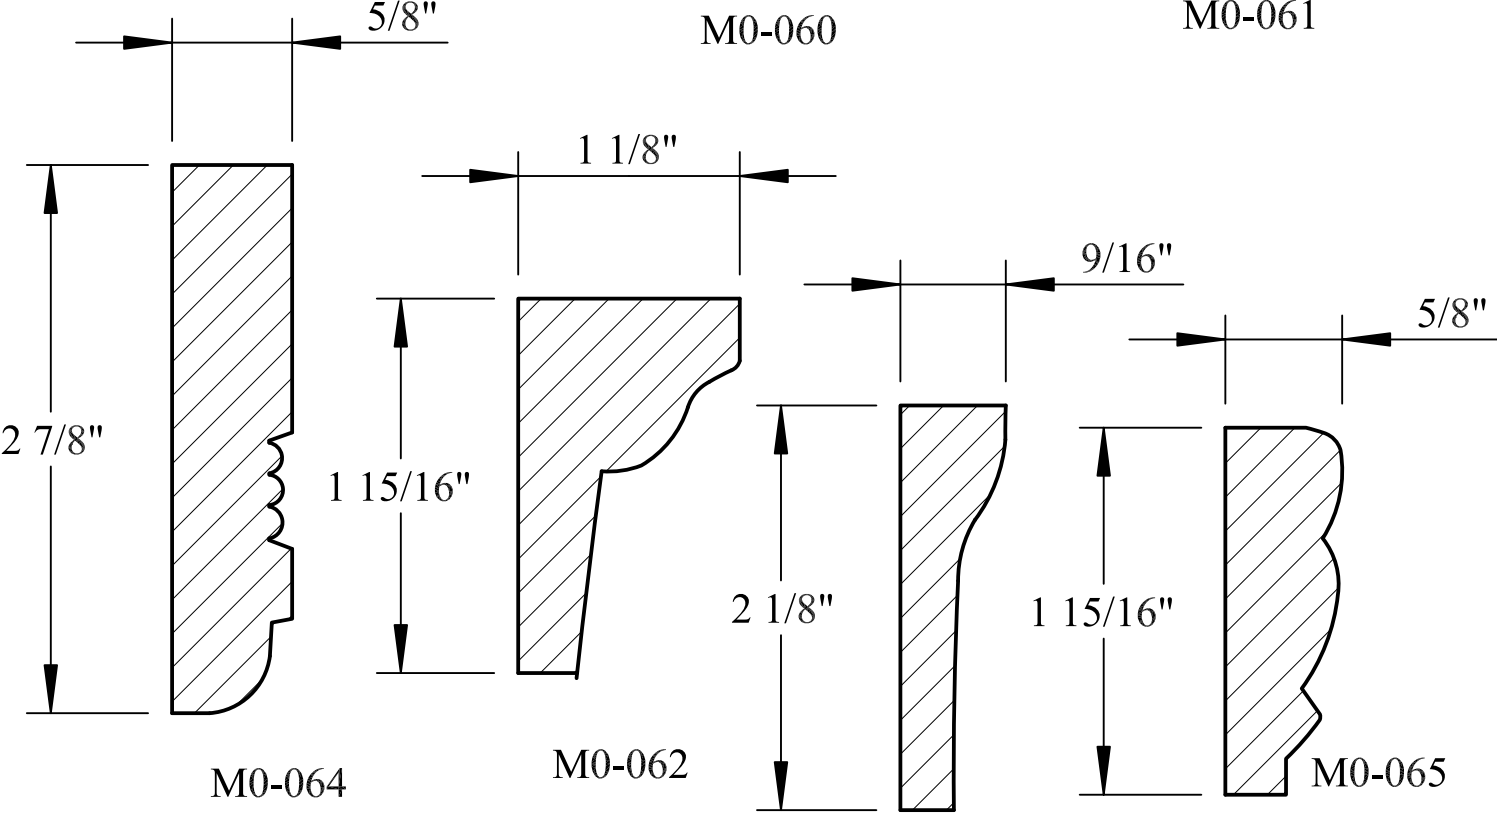

Chair Rails

M0-063