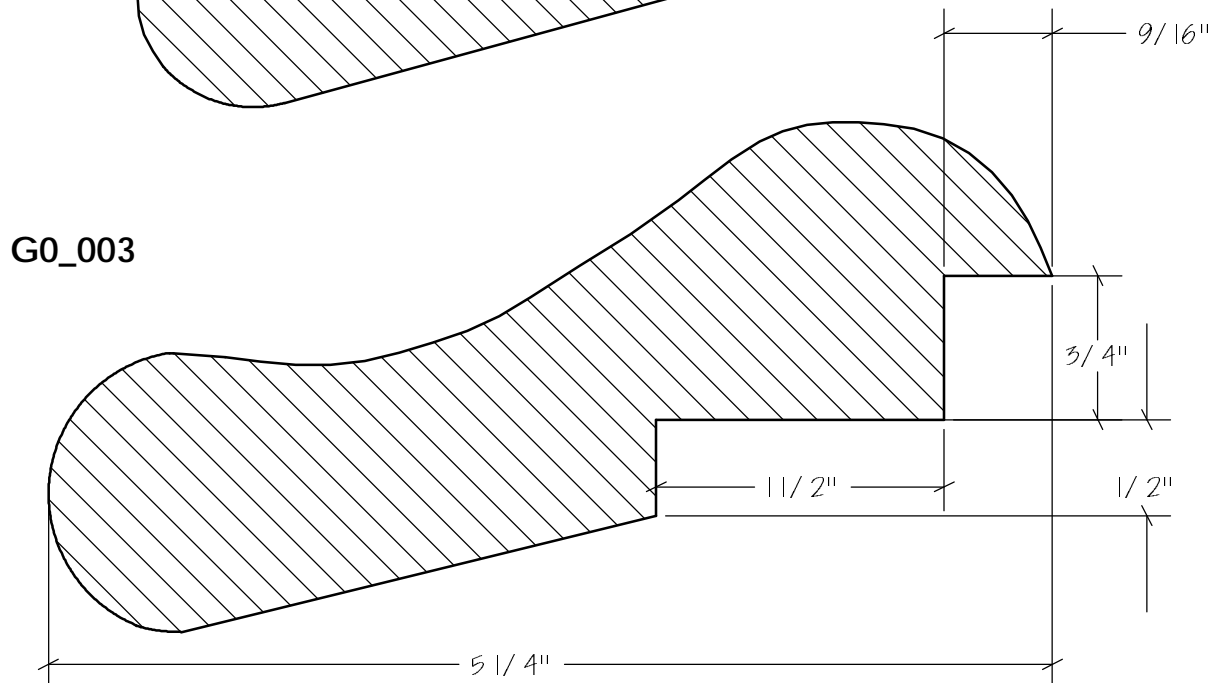

Rounds|QuarterRounds|Bullnose

Rounds|QuarterRounds|Bullnose

N.E.W.P PART NUMBER CROSS REFERENCE

NEWP #	OLDNEWP #	Thick-Width	NEWP #	OLDNEWP #	Thick-Width	NEWP #	OLDNEWP #	Thick-Width
		BLANK			BLANK			BLANK
G0-001	B197	2-1/2" x 4-1/2"	G0-004		SEESKETCH	G0-007	SEESKETCH	
G0-002	B198	1-7/8" x 5-9/16"	G0-005		SEESKETCH	G0-008	SEESKETCH	
G0-003	B199	1-15/16" x 5-13/16"	G0-006		SEESKETCH			