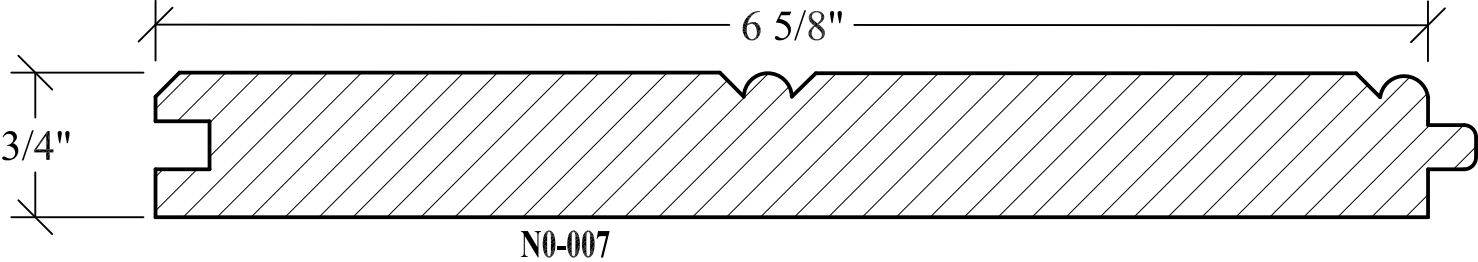

T&G Sheathing