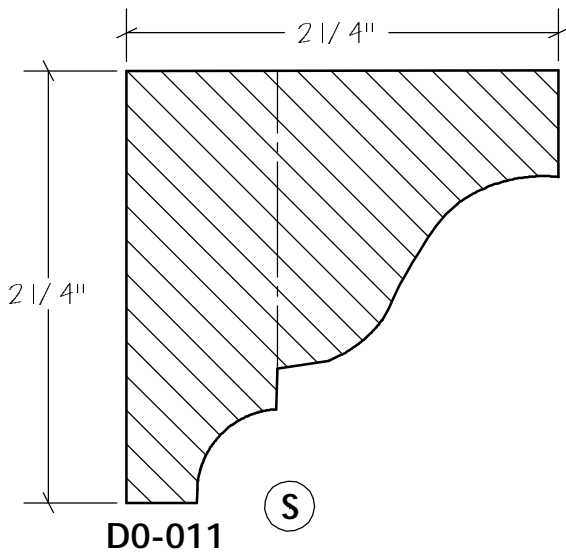

SolidCrowns