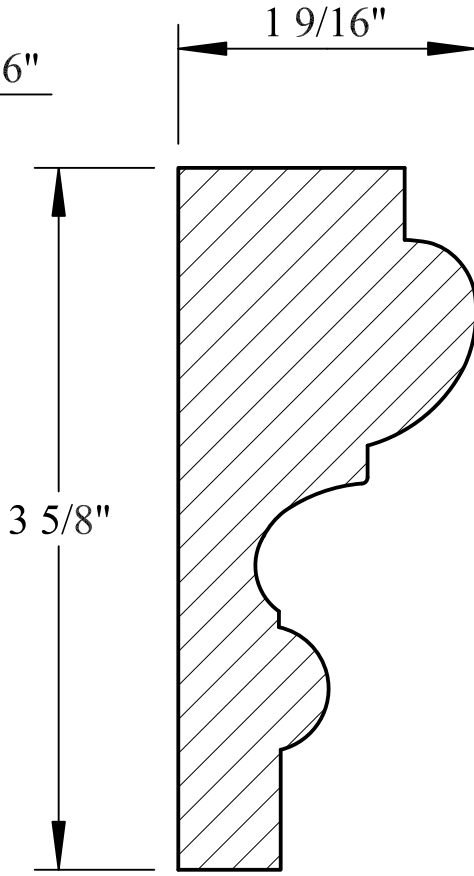

Chair Rails