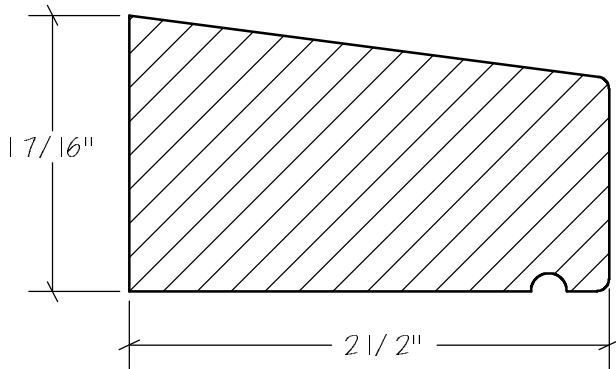

Miscellaneous & Drip Caps

DRIP CAPS

Q0-043