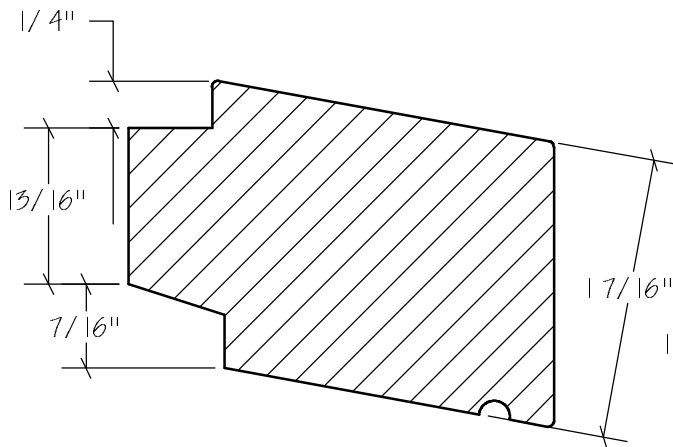

Miscellaneous & Drip Caps

DRIP CAPS

Q0-045