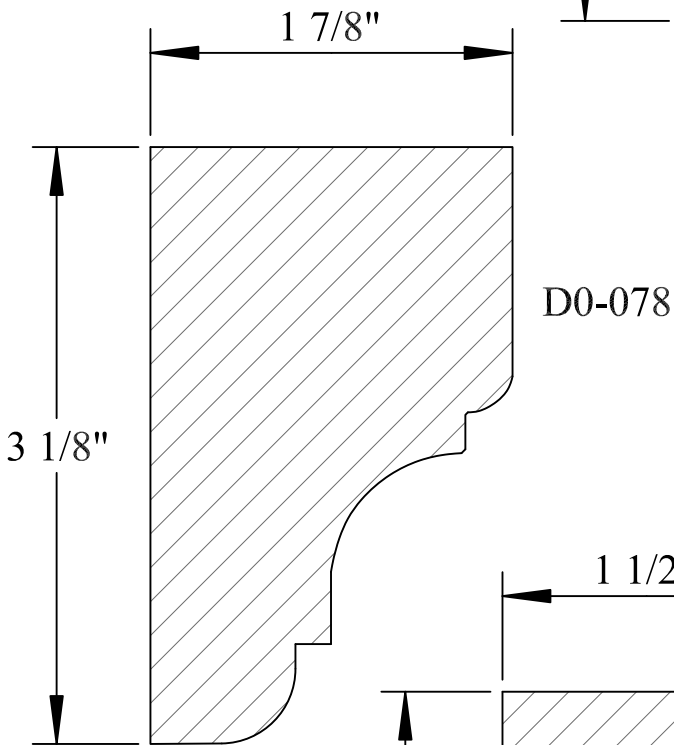

Solid Crowns