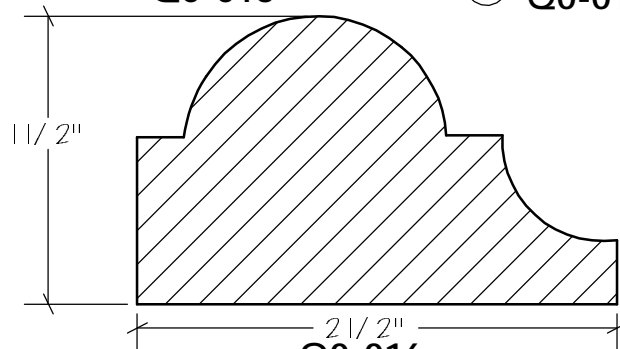

Miscellaneous & Drip Caps

Q0-016