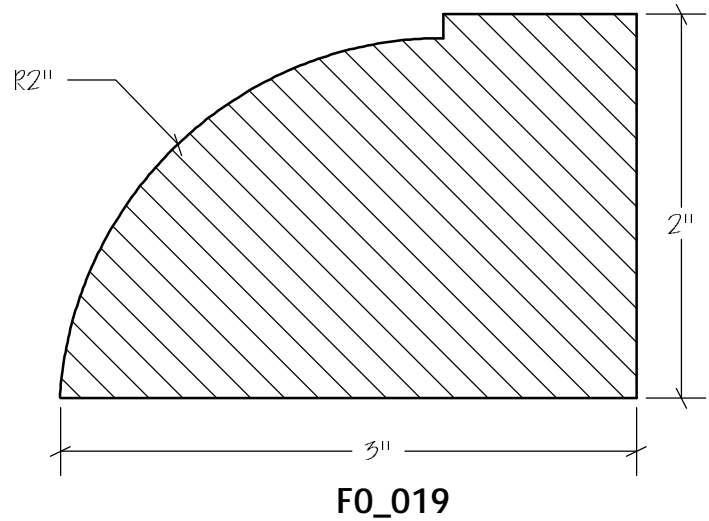

Rounds|QuarterRounds|Bullnose