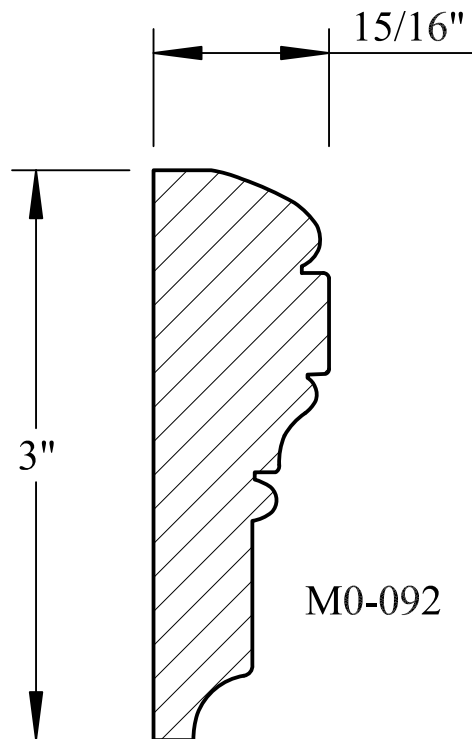

M0-090

M0-092