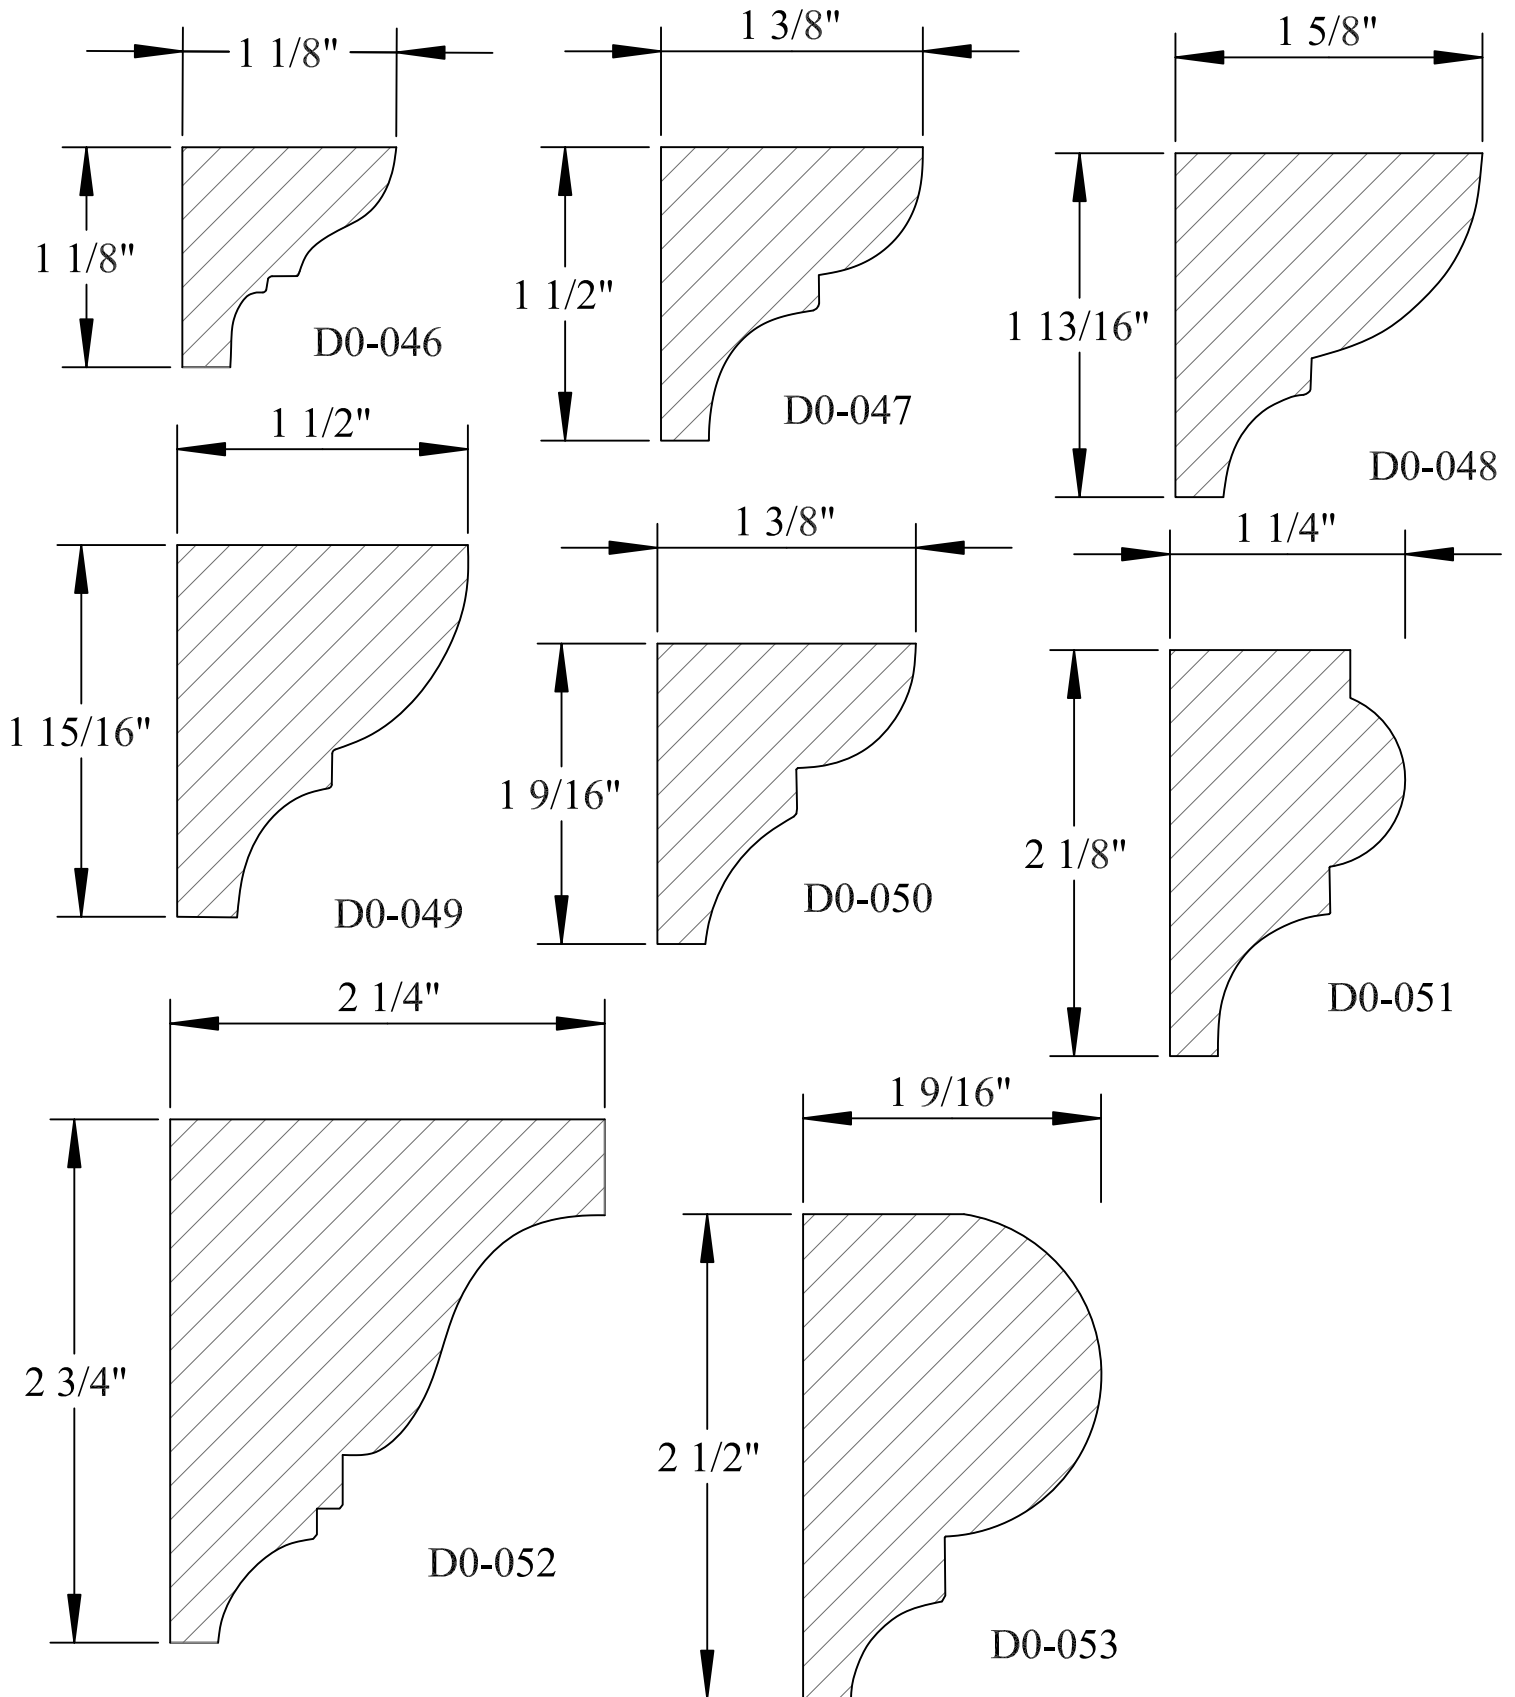

Solid Crowns