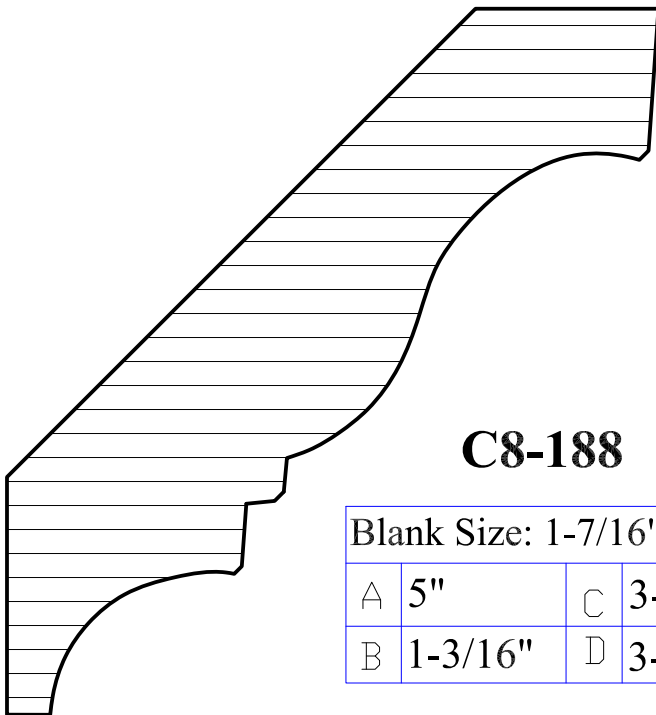

C8-185

Blank Size: 1-1/2" x 8-1/4"

A	7-15/16"	C	5-7/16"
B	1-5/16"	D	5-13/16"

Crown Moulding

C8-186

Blank Size: 1-5/8"x 5"			
A	4-11/16"	C	2-3/4"
B	1-3/8"	D	3-13/16"

C8-187

Blank Size: 1-15/16"x 5-7/8"			
A	5-9/16"	C	3-1/2"
B	1-11/16"	D	4-5/8"