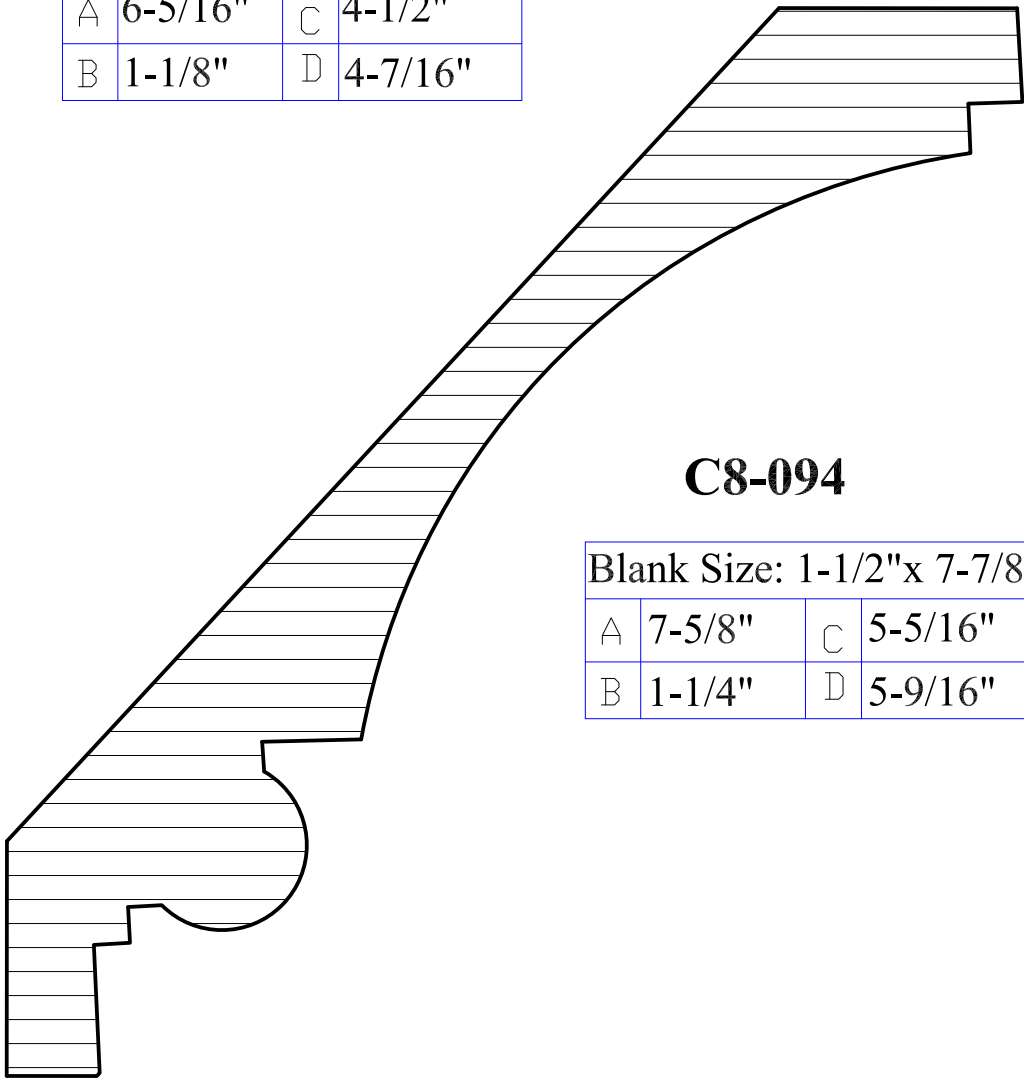

C8-010

Blank Size: 1-1/4"x 3-1/8"			
A	2-7/8"	C	2-1/8"
B	1"	D	2-1/16"

Crown Moulding

C8-011

Blank Size: 1"x 4"			
A	3-5/8"	C	2-3/16"
B	3/4"	D	3"

C8-012

Blank Size: 1"x 3-5/16"			
A	3-1/16"	C	2-3/16"
B	11/16"	D	2-1/8"

Blank Size: 1-3/4"x 9-3/8"

A	9-1/8"	C	6-3/16"
B	1-1/2"	D	6-3/4"

C8-093

Blank Size: 1-3/8" x 6-5/8"			
A	6-5/16"	C	4-1/2"
B	1-1/8"	D	4-7/16"

C8-094

Blank Size: 1-1/2" x 7-7/8"			
A	7-5/8"	C	5-5/16"
B	1-1/4"	D	5-9/16"