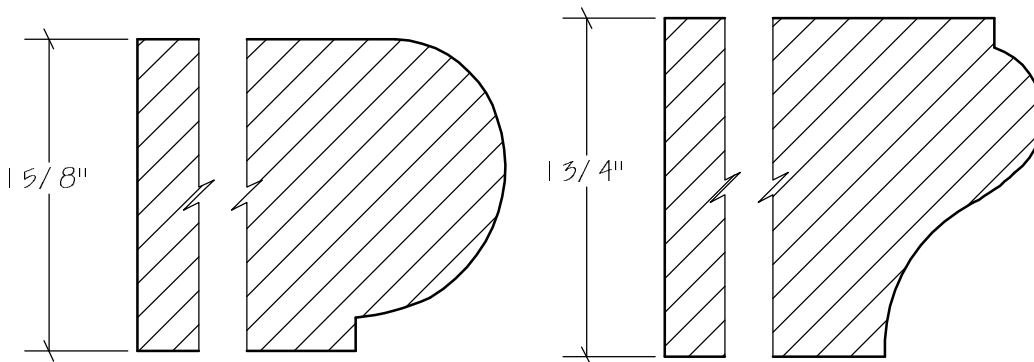

IO_004

IO_005
B0-034