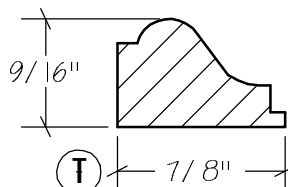

Miscellaneous & Drip Caps

Q0-013