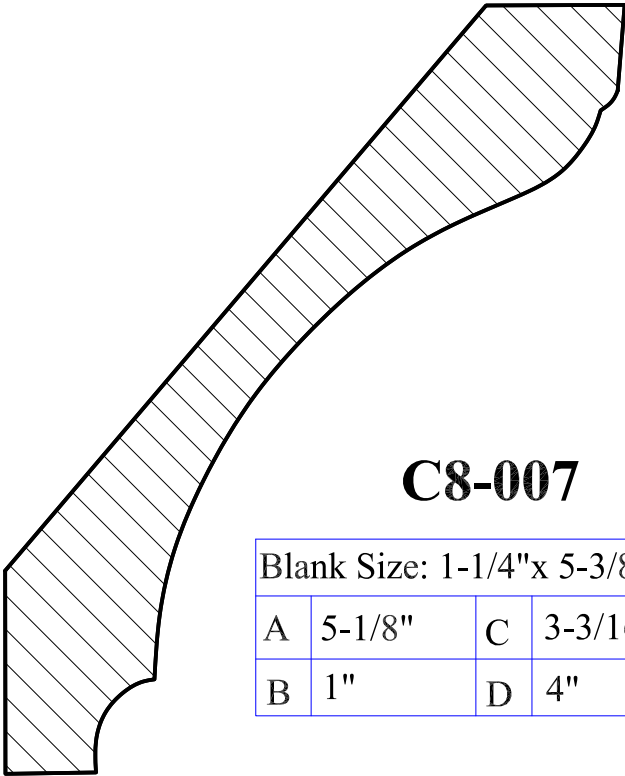

Crown Moulding

C8-007

Blank Size: 1-1/4"x 5-3/8"			
A	5-1/8"	C	3-3/16"
B	1"	D	4"