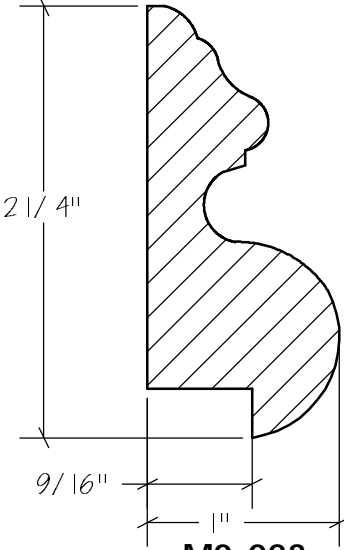

Chair Rails

M0-020

M0-023