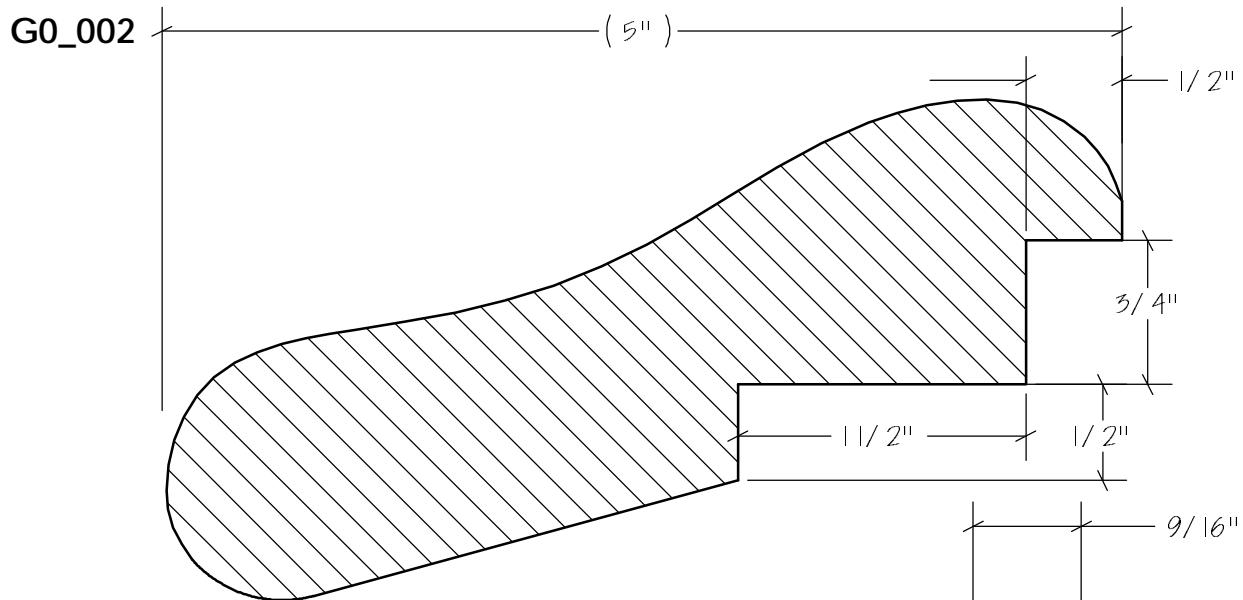

Rounds|QuarterRounds|Bullnose

Rounds|QuarterRounds|Bullnose

N.E.W.P PART NUMBER CROSS REFERENCE

NEWP #	OLDNEWP #	Thick-Width	NEWP #	OLDNEWP #	Thick-Width	NEWP #	OLDNEWP #	Thick-Width
		BLANK			BLANK			BLANK
G0-001	B197	2-1/2" x 4-1/2"	G0-004		SEESKETCH	G0-007	SEESKETCH	
G0-002	B198	1-7/8" x 5-9/16"	G0-005		SEESKETCH	G0-008	SEESKETCH	
G0-003	B199	1-15/16" x 5-13/16"	G0-006		SEESKETCH			