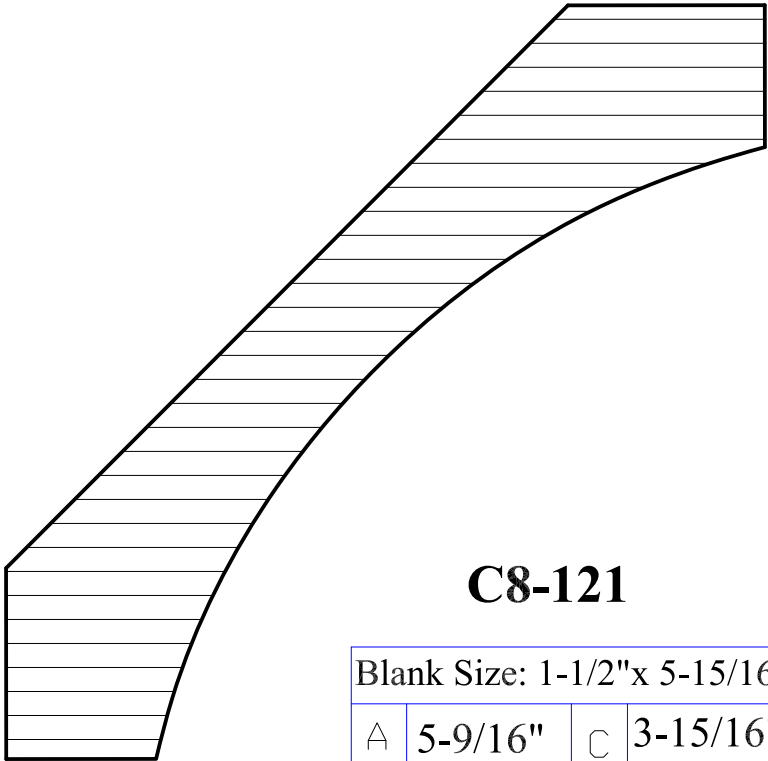

Crown Moulding

C8-119

Blank Size: 1-3/8"x 6-1/2"			
A	6-3/16"	C	4-11/16"
B	1-1/8"	D	4"

C8-120

Blank Size: 1"x 4"			
A	3-11/16"	C	2-3/16"
B	3/4"	D	2-15/16"

C8-121

Blank Size: 1-1/2"x 5-15/16"			
A	5-9/16"	C	3-15/16"
B	1-1/4"	D	3-15/16"