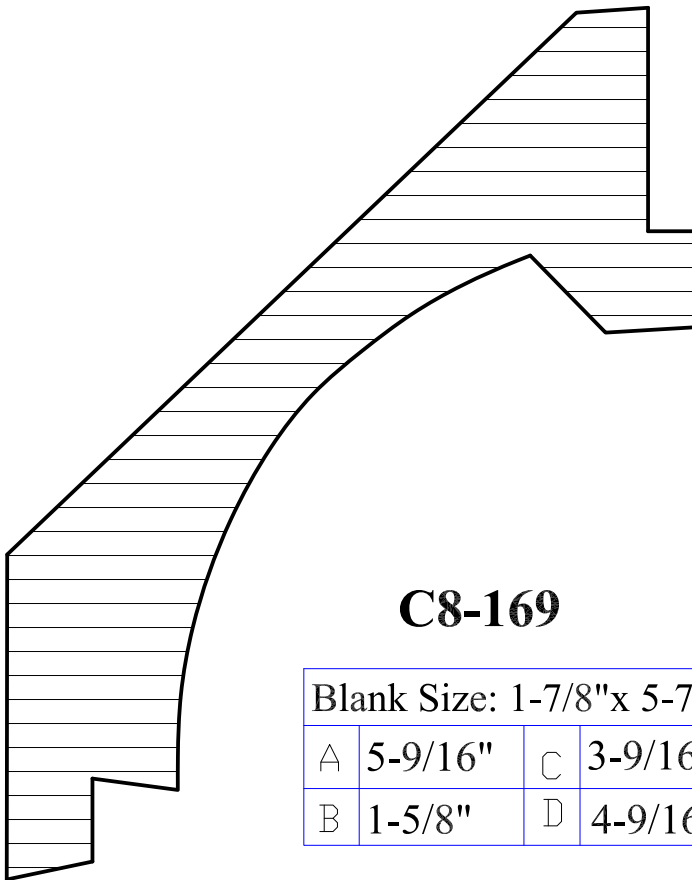

C8-167

Blank Size: 1-3/16"x 4-7/16"			
A	4-1/8"	C	2-7/8"
B	1"	D	3-1/16"

Crown Moulding

C8-168

Blank Size: 1"x 2-3/4"			
A	2-1/2"	C	1-11/16"
B	3/4"	D	1-15/16"

C8-170

Blank Size: 1-3/16"x 5-11/16"			
A	5-3/8"	C	3-3/8"
B	15/16"	D	4-1/4"