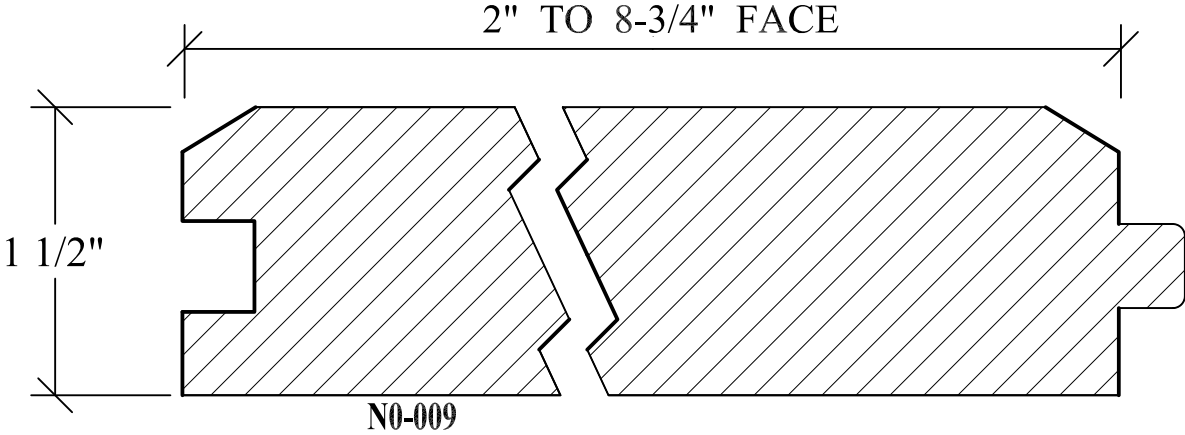

T&G Sheathing