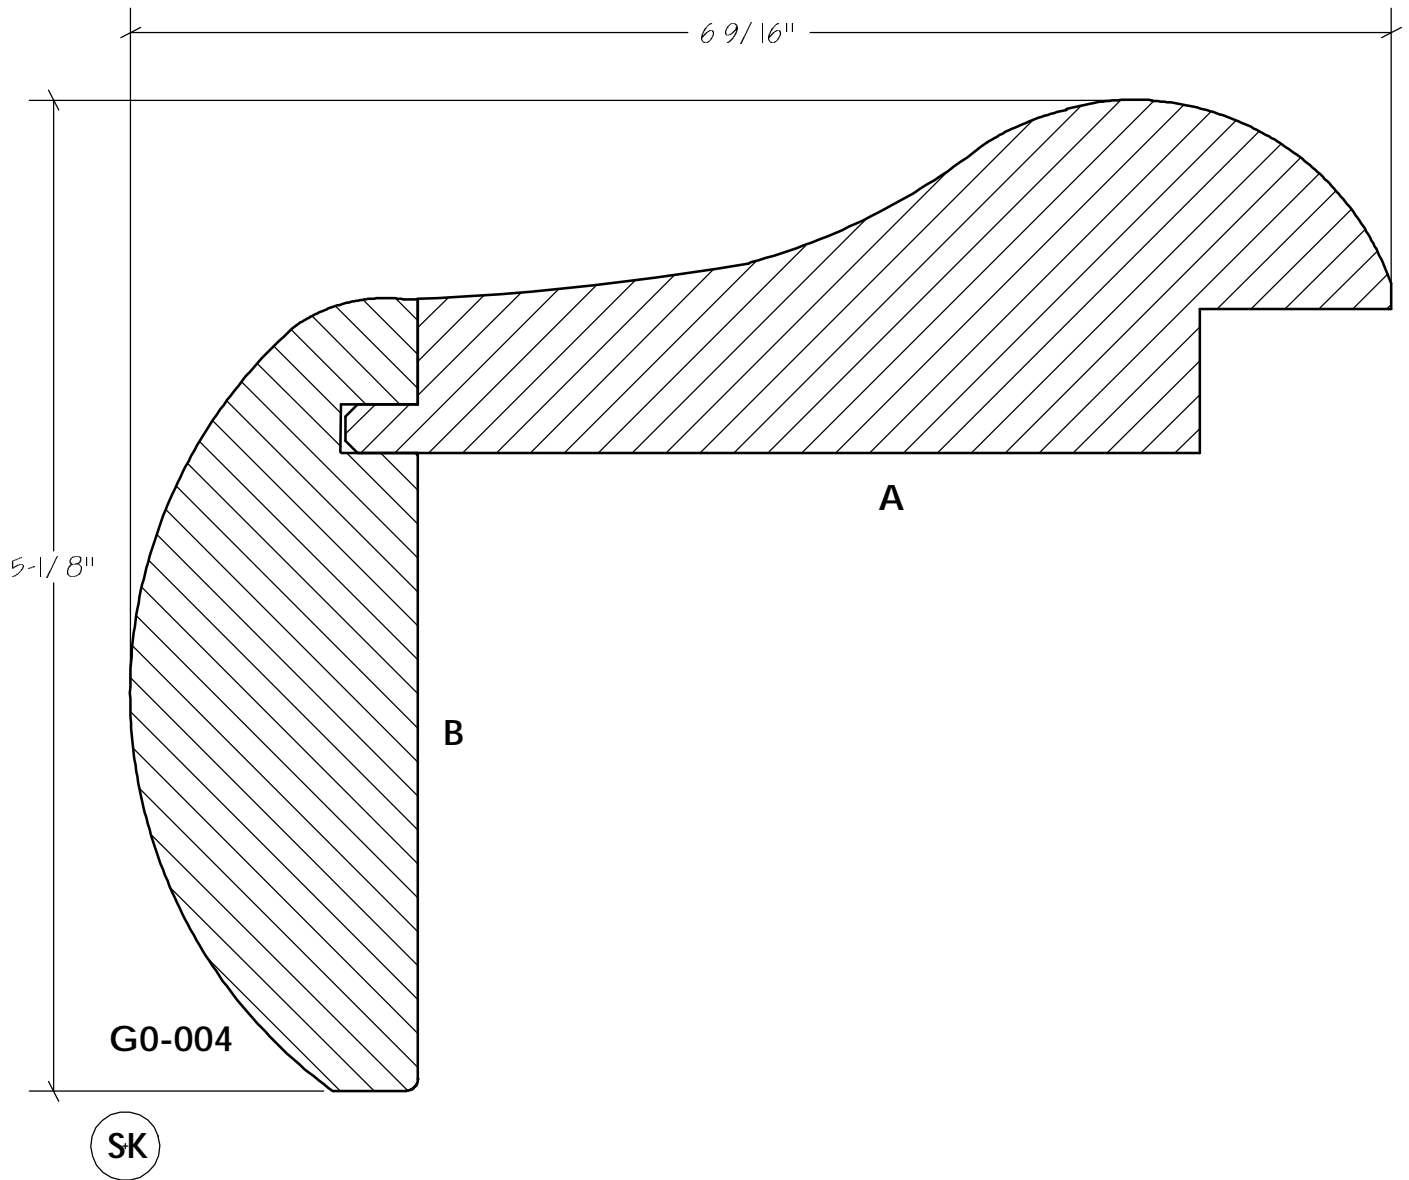

Rounds|QuarterRounds|Bullnose

Rounds|QuarterRounds|Bullnose

N.E.W.P PART NUMBER CROSS REFERENCE

NEWP #	OLDNEWP #	Thick-Width	NEWP #	OLDNEWP #	Thick-Width	NEWP #	OLDNEWP #	Thick-Width
		BLANK			BLANK			BLANK
G0-001	B197	2-1/2" x 4-1/2"	G0-004		SEESKETCH	G0-007	SEESKETCH	
G0-002	B198	1-7/8" x 5-9/16"	G0-005		SEESKETCH	G0-008	SEESKETCH	
G0-003	B199	1-15/16" x 5-13/16"	G0-006		SEESKETCH			