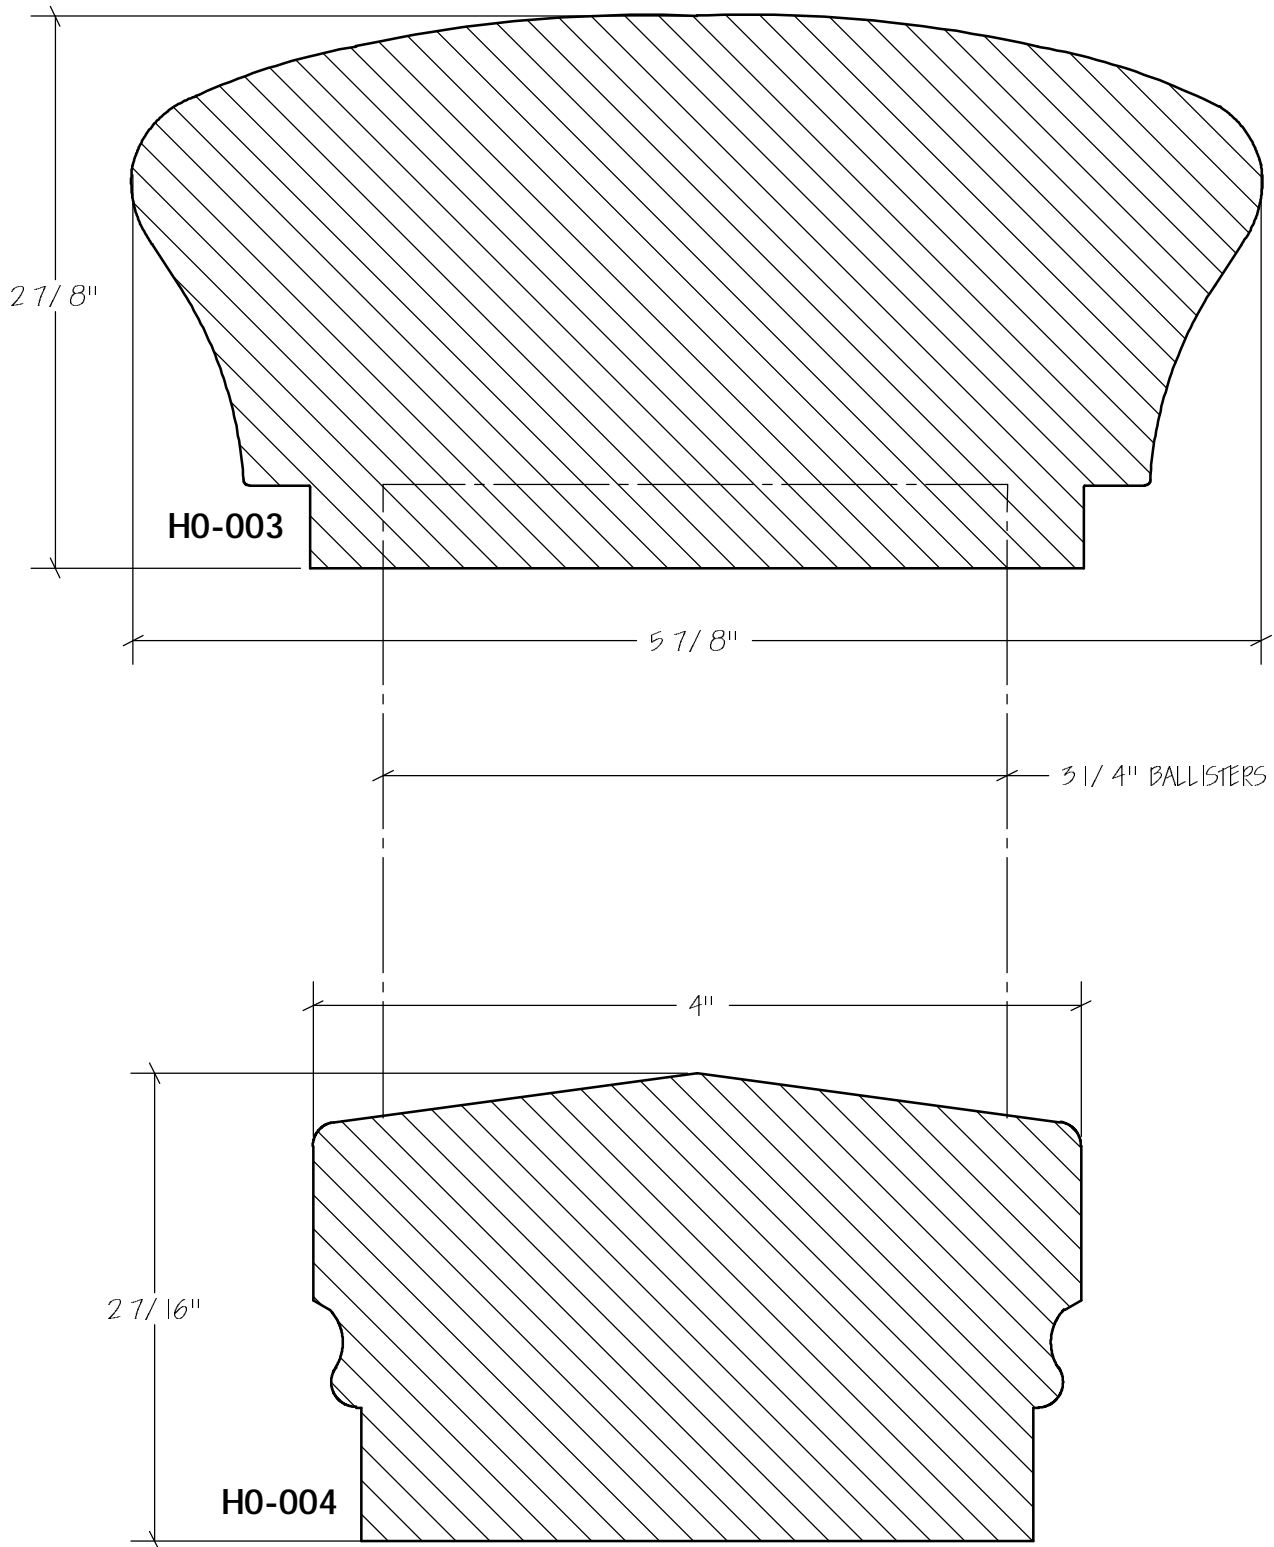

Railings|Handrails