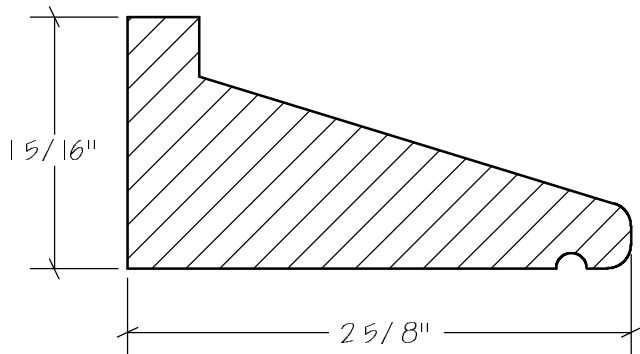

Miscellaneous & Drip Caps

DRIP CAPS

Q0-049