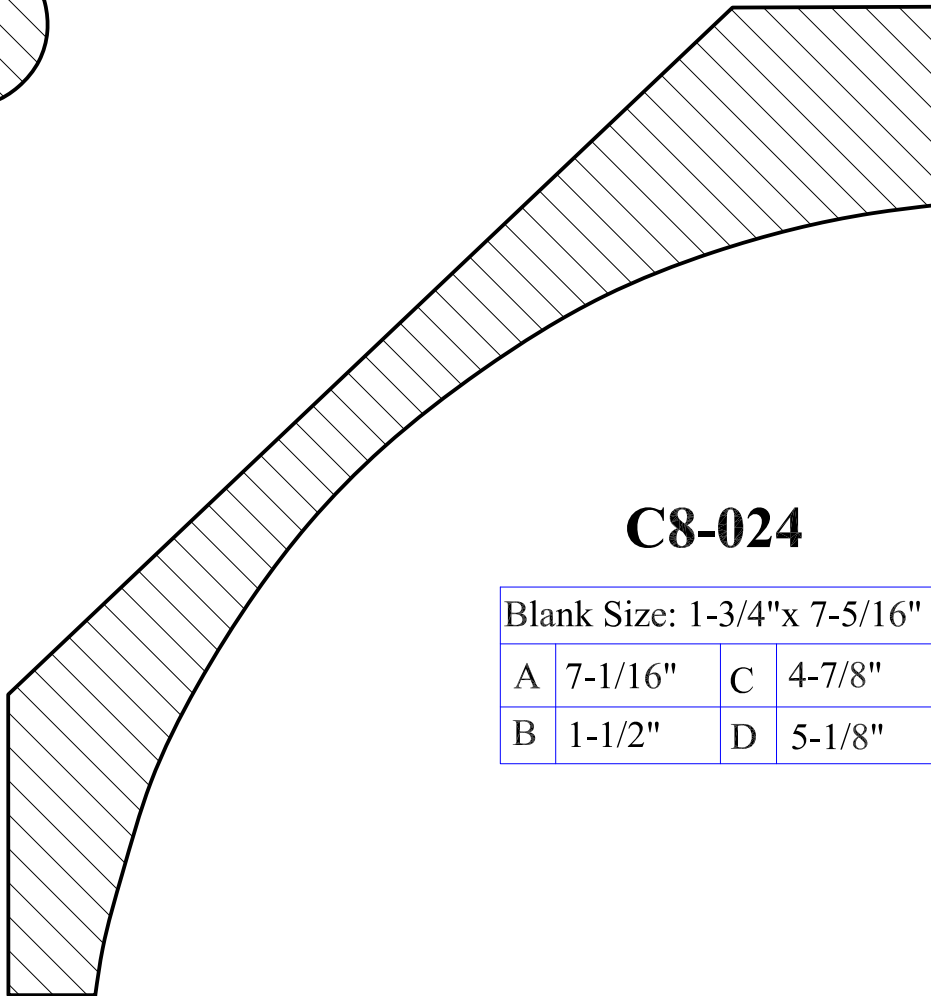

C8-022A

Blank Size: 1-1/8"x 2-1/2"			
A	2-1/4"	C	1-5/8"
B	7/8"	D	1-1/2"

C8-022B

Blank Size: 7/8"x 13/16"			
A	9-1/6"	C	1/2"
B	5/8"	D	3/8"

Crown Moulding

C8-023

Blank Size: 1-3/8" x 6-5/8"

A	6-3/8"	C	4-1/2"
B	1-1/8"	D	4-7/16"