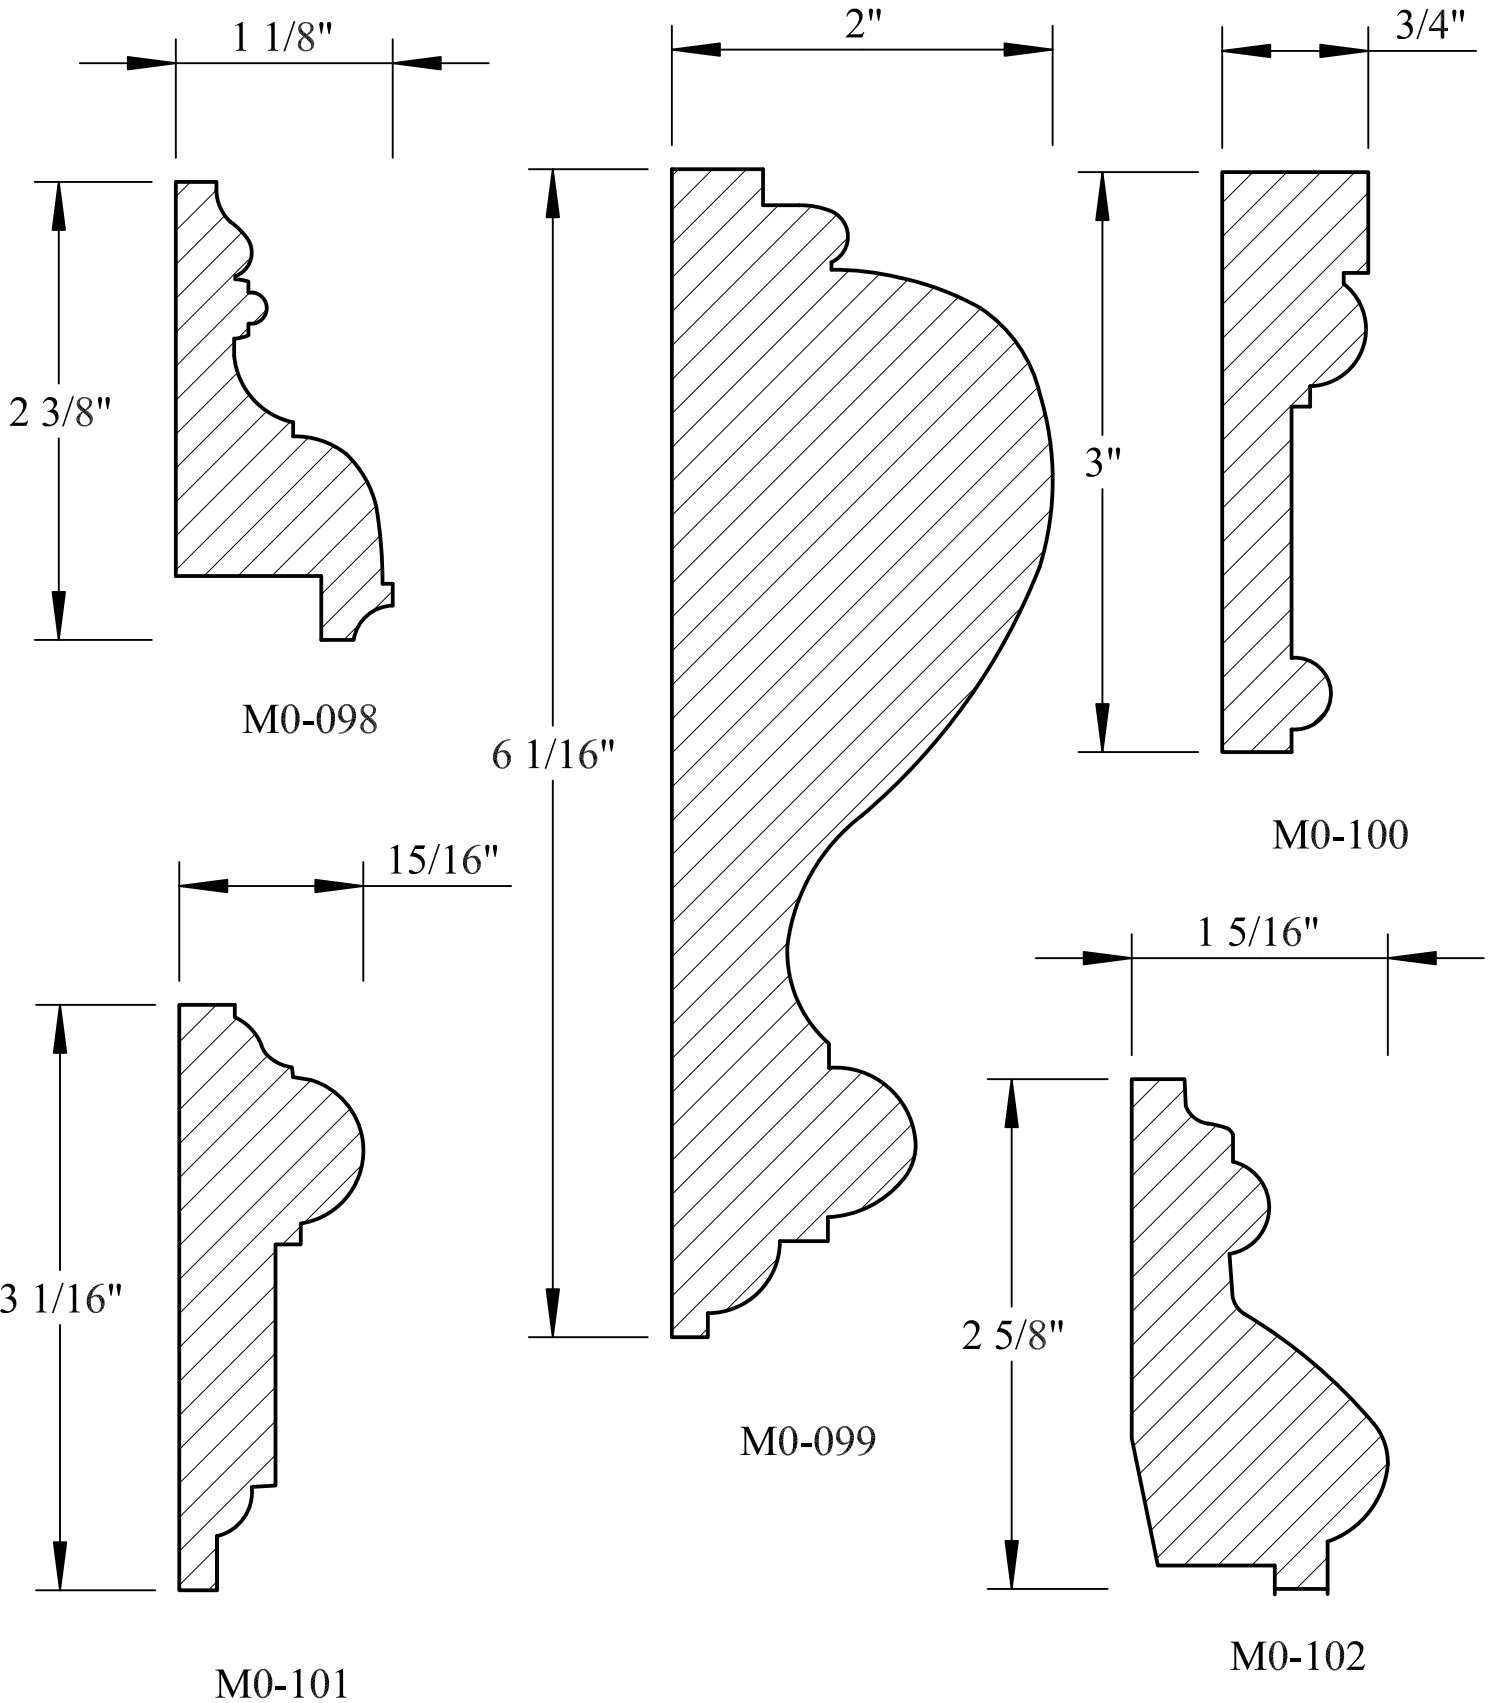

Chair Rails