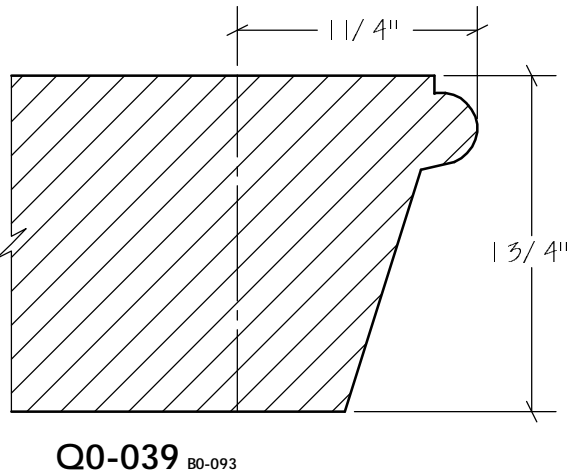

Miscellaneous & Drip Caps