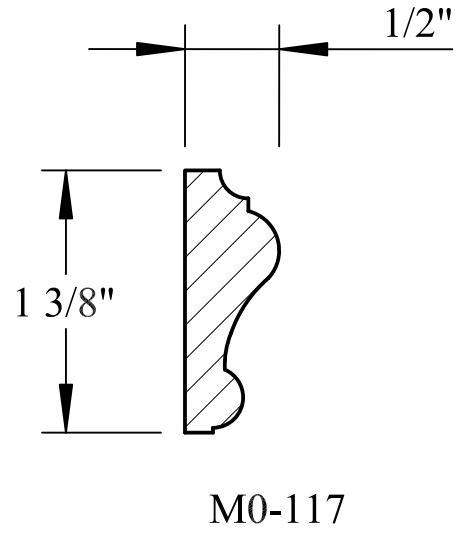

Chair Rails