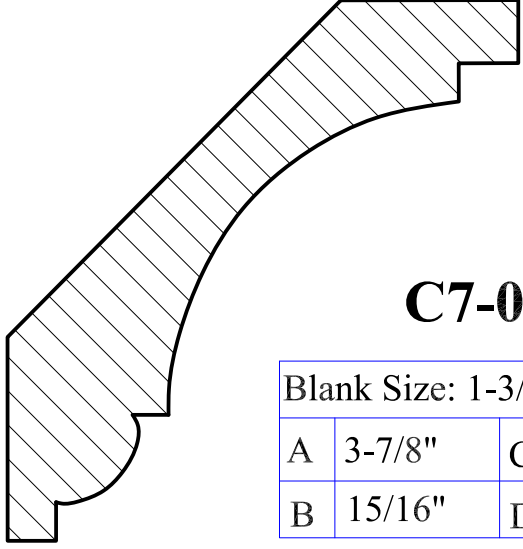

C7-031

Blank Size: 1-11/16"x 6-9/16"			
A	6-1/4"	C	4-3/8"
B	1-7/16"	D	4-7/16"

C7-032

Blank Size: 1-3/16"x 4-11/16"			
A	4-3/8"	C	2-11/16"
B	15/16"	D	3-7/16"

C7-033

Blank Size: 1-3/16"x 4-3/16"			
A	3-7/8"	C	2-11/16"
B	15/16"	D	2-13/16"

Crown Moulding

C7-034

Blank Size: 1-3/4"x 5-3/8"

A	5-1/8"	C	2-5/8"
B	1-3/8"	D	4-3/8"

C7-035

Blank Size: 1-1/8"x 4-1/2"

A	4-1/4"	C	2-5/16"
B	7/8"	D	3-5/8"

C7-036

Blank Size: 1-1/4"x 5-1/2"

A	5-1/4"	C	2-11/16"
B	1"	D	4-1/2"

Crown Moulding

C7-037

Blank Size: 1-1/16x 5-1/8"

A	4-5/8"	C	2-3/4"
B	13/16"	D	3-3/4"

C7-038

Blank Size: 2-3/4"x 9"

A	8-11/16"	C	6-3/16"
B	2-3/8"	D	6-1/8"

Crown Moulding

C7-039

Blank Size: 2"x 7-1/2"			
A	7-1/4"	C	4-3/4"
B	1-5/8"	D	5-7/16"

C7-040

Blank Size: 1-1/8"x 3-7/8"			
A	3-3/8"	C	2-3/16"
B	7/8"	D	2-5/8"

Crown Moulding