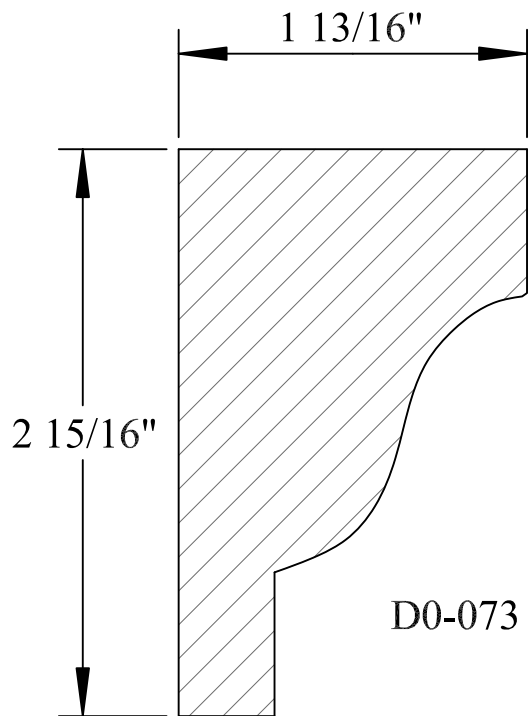

Solid Crowns