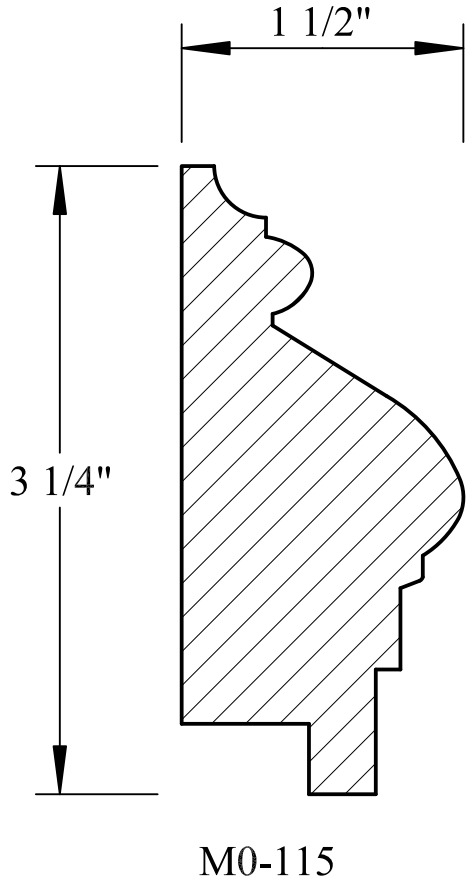

Chair Rails