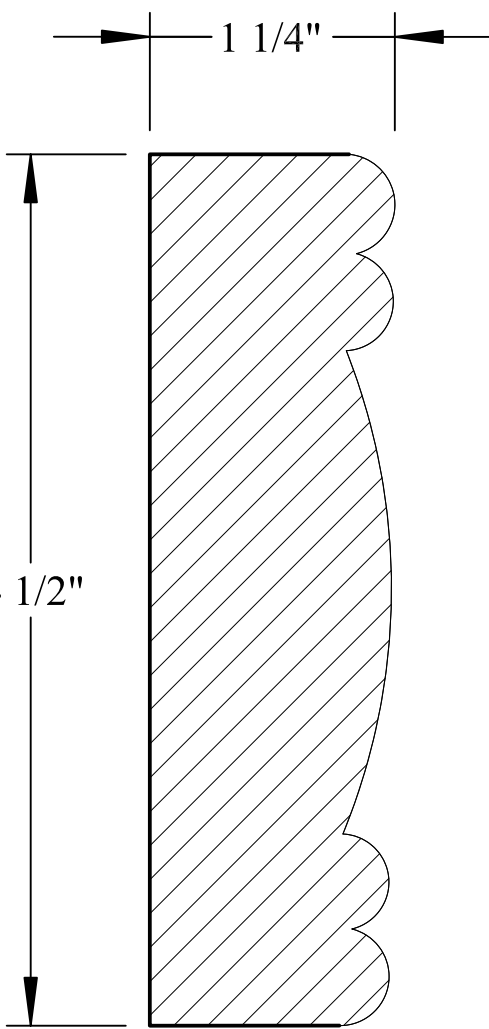

Chair Rails

M0-088