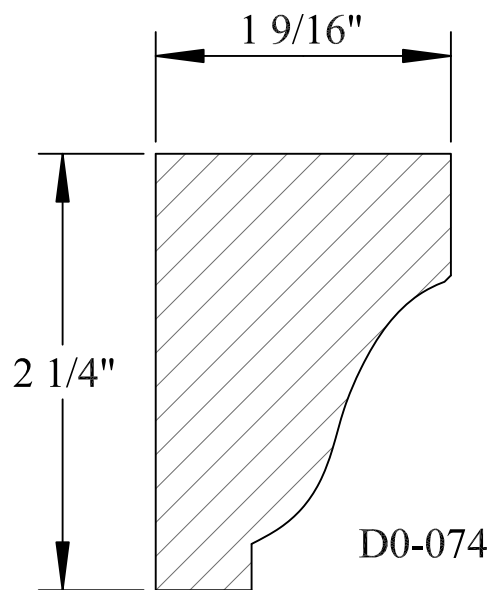

Solid Crowns