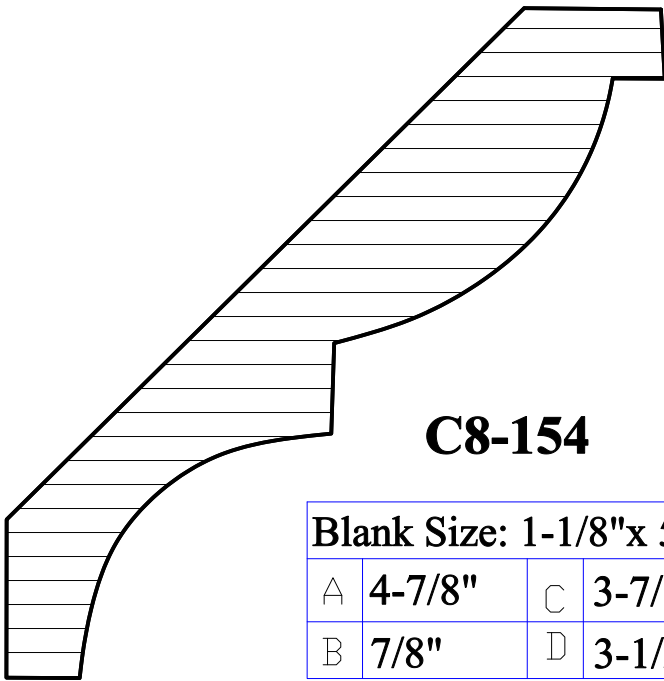

Crown Moulding

C8-154

Blank Size: 1-1/8"x 5-1/8"			
A	4-7/8"	C	3-7/16"
B	7/8"	D	3-1/2"