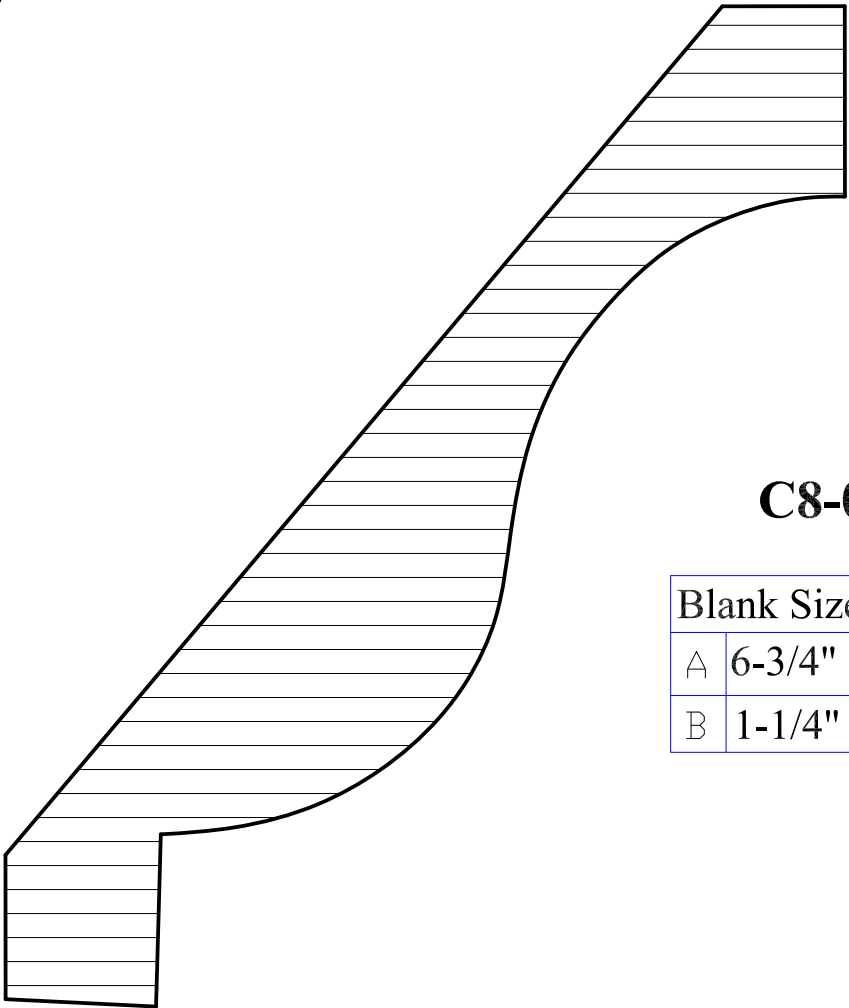

C8-096

Blank Size: 1-1/2"x 7"			
A	6-3/4"	C	4-3/8"
B	1-1/4"	D	5-3/16"