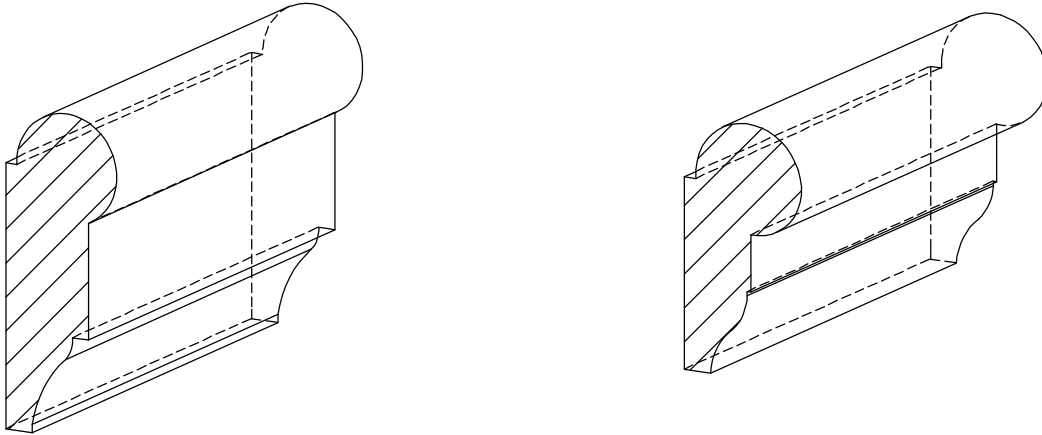

CeilingPictureMoulding

N.E.W.P PART NUMBER CROSS REFERENCE

NEWP#	OLDNEWP#	Thick-Width	NEWP#	OLDNEWP#	Thick-Width	NEWP#	OLDNEWP#	Thick-Width
		BLANK			BLANK			BLANK
R0-001		15/16"X2"	R0-006	M19	1-1/16"X2-1/4"			
R0-002		15/16"X1-5/8"						
R0-003		1-1/4"X2-1/6"						
R0-004		1-5/16"X2-3/8"						
R0-005		1-1/16"X2-1/16"