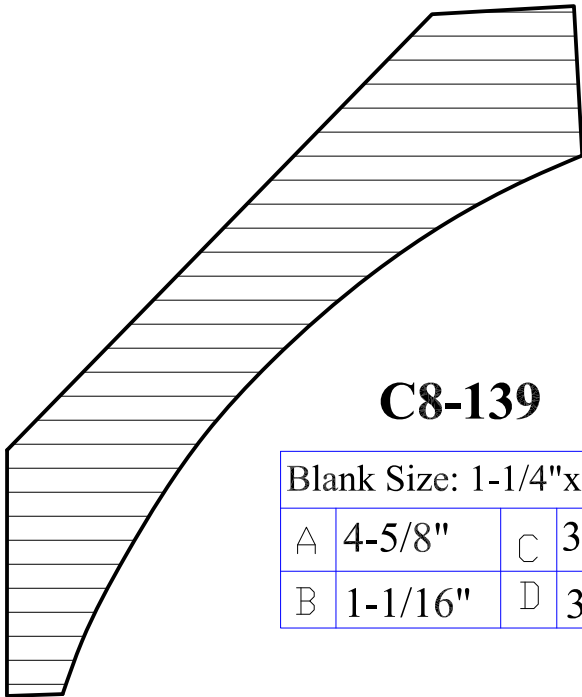

C8-136

Blank Size: 1-1/16"x 3-7/8"			
A	3-9/16"	C	2-1/2"
B	13/16"	D	2-9/16"

C8-138

Blank Size: 7/8"x 3-7/8"			
A	3-9/16"	C	2-7/16"
B	5/8"	D	2-5/8"

Crown Moulding

C8-139

Blank Size: 1-1/4"x 4-15/16"			
A	4-5/8"	C	3"
B	1-1/16"	D	3-9/16"

C8-140

Blank Size: 1-3/16"x 7-1/8"			
A	6-13/16"	C	3-1/4"
B	1"	D	6"

C8-141

Blank Size: 1-1/16"x 3-7/16"			
A	3-7/16"	C	3-1/16"
B	13/16"	D	1-5/8"

C8-142

Blank Size: 1-3/16"x 2-3/4"			
A	15/16"	C	1-11/16"
B	2-1/2"	D	1-7/8"