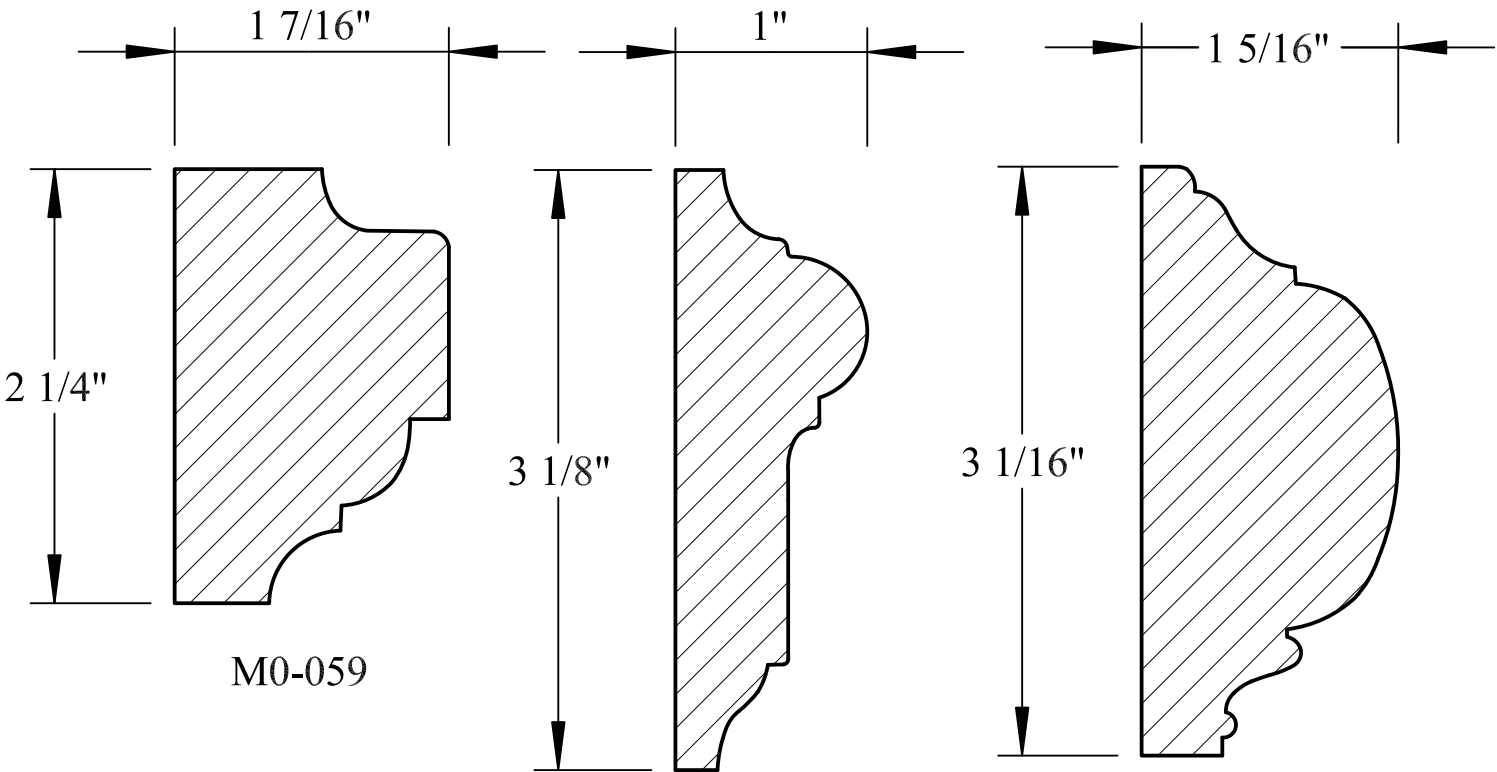

Chair Rails

M0-063