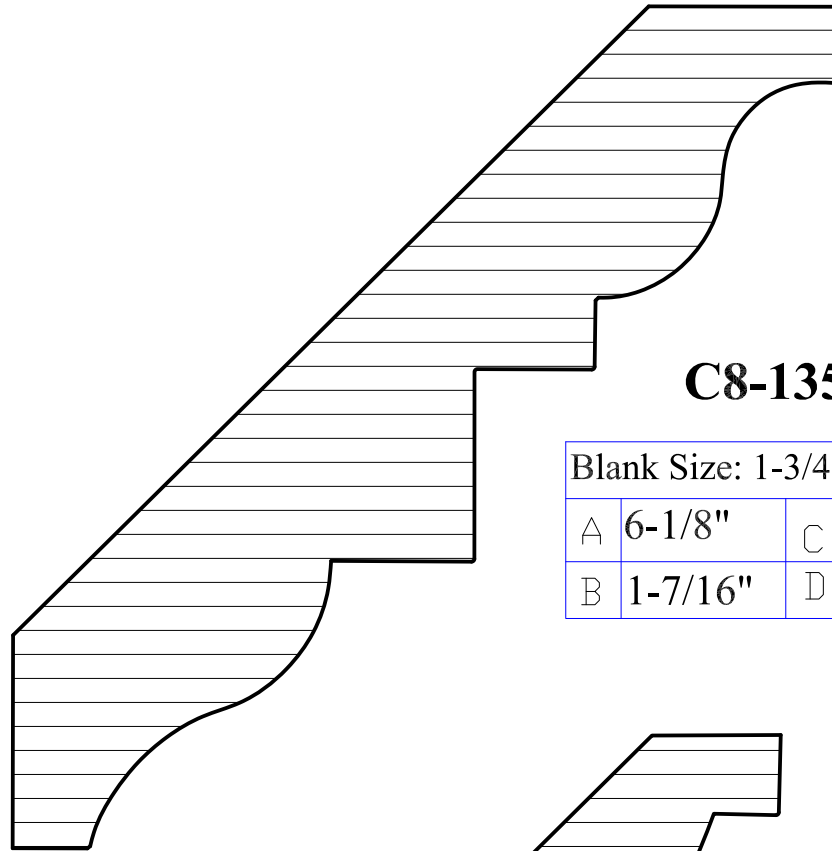

C8-135

Blank Size: 1-3/4"x 6-3/8"

A	6-1/8"	C	4-5/16"
B	1-7/16"	D	4-3/8"