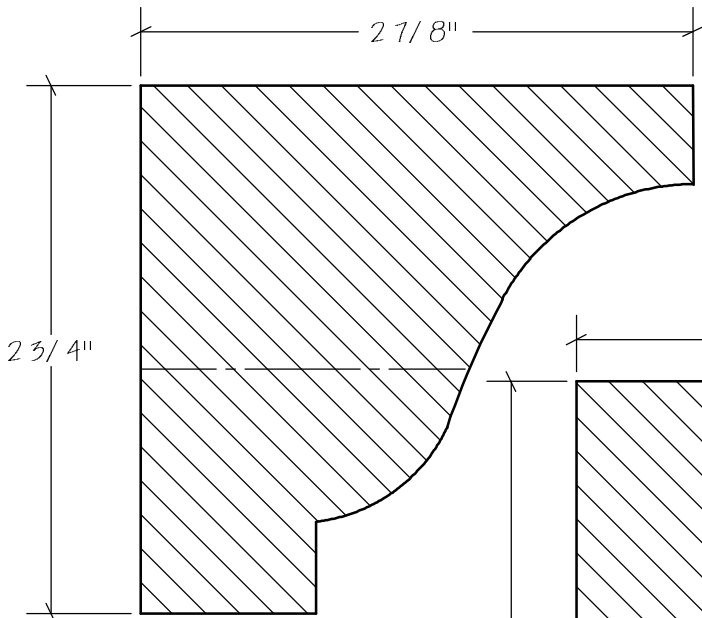

SolidCrowns

D0-016

D0-020