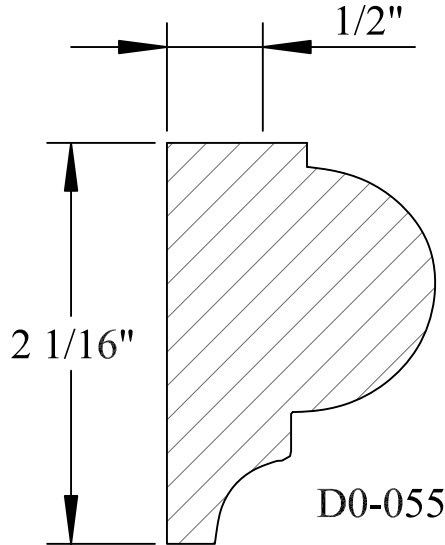

Solid Crowns