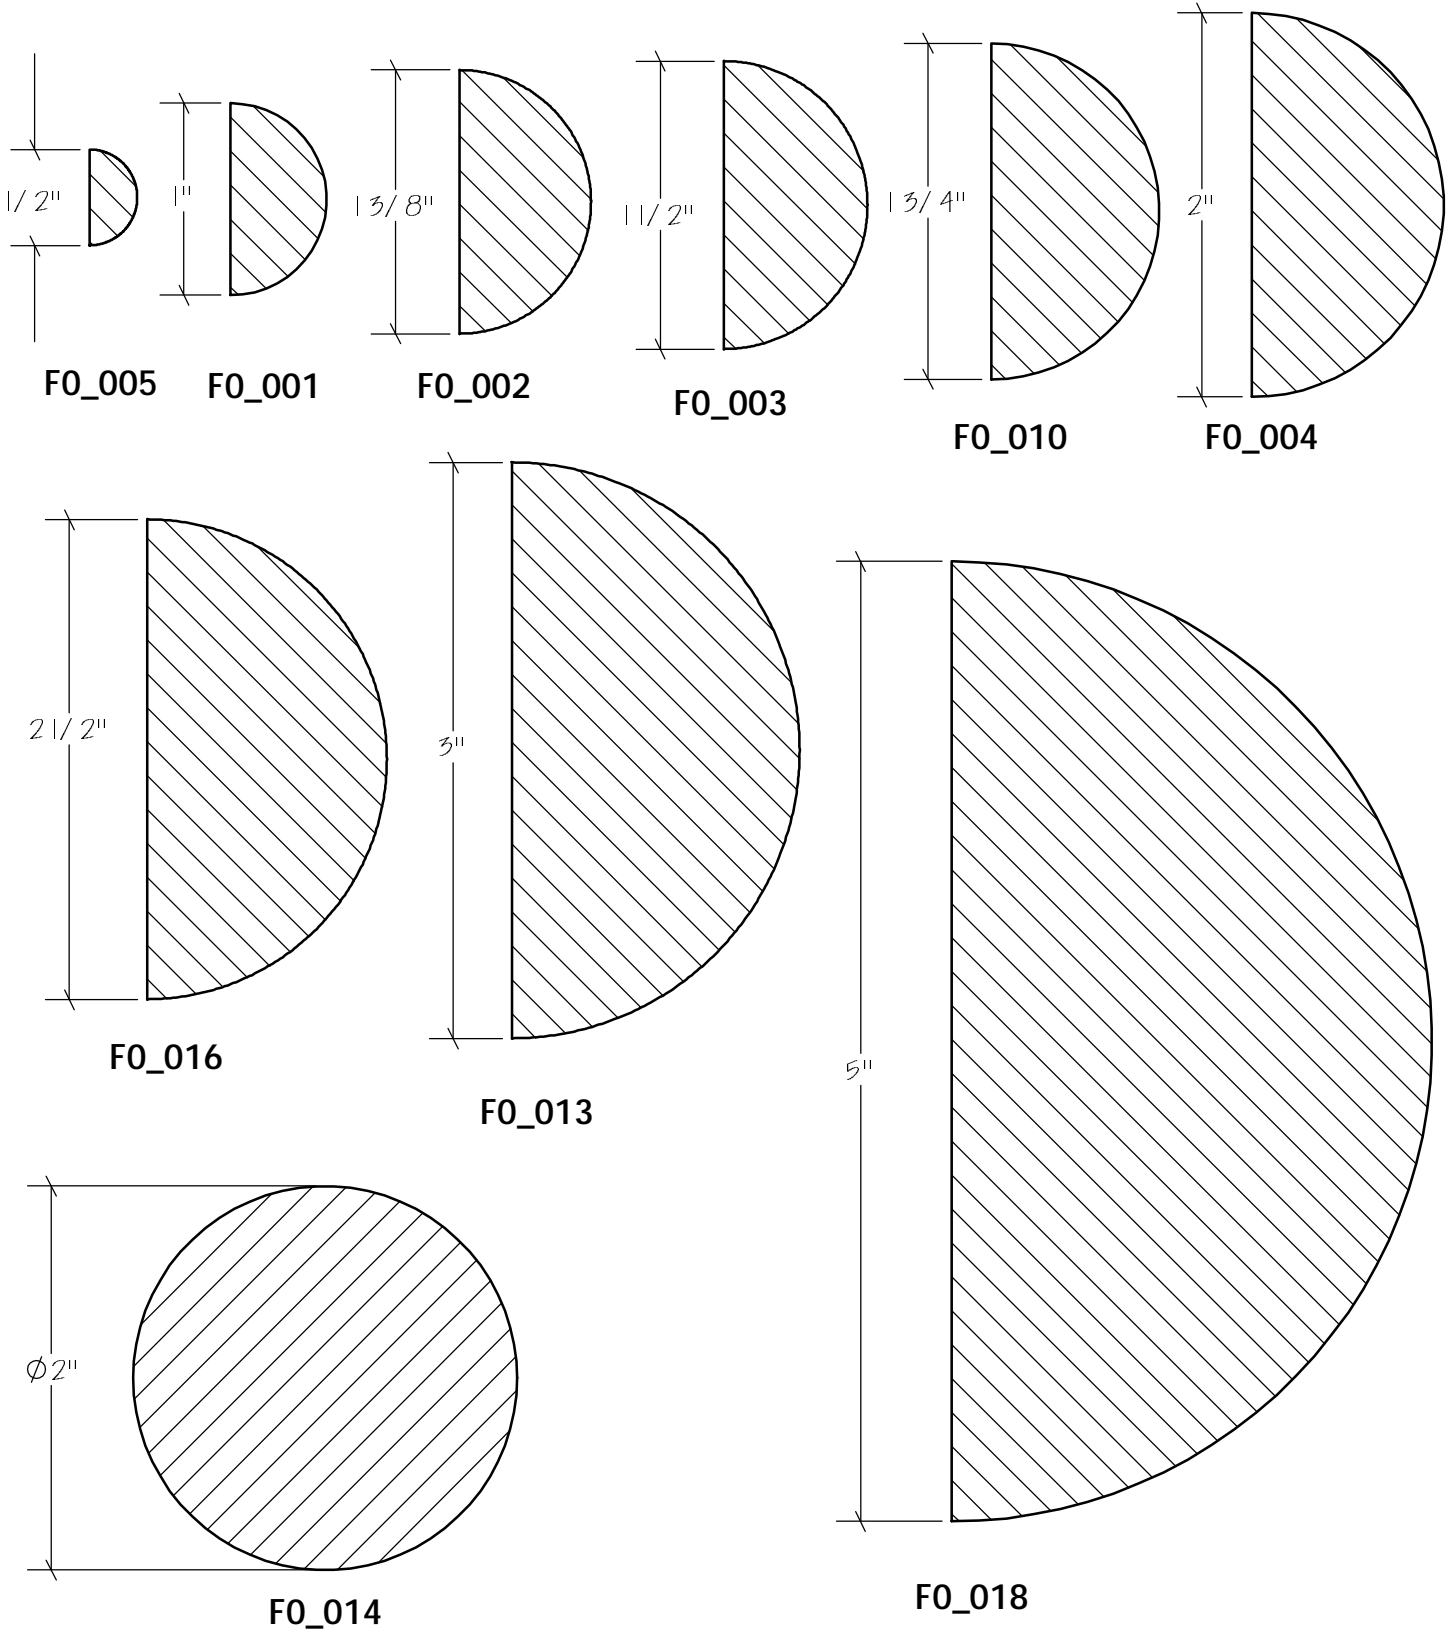

Rounds|QuarterRounds|Bullnose