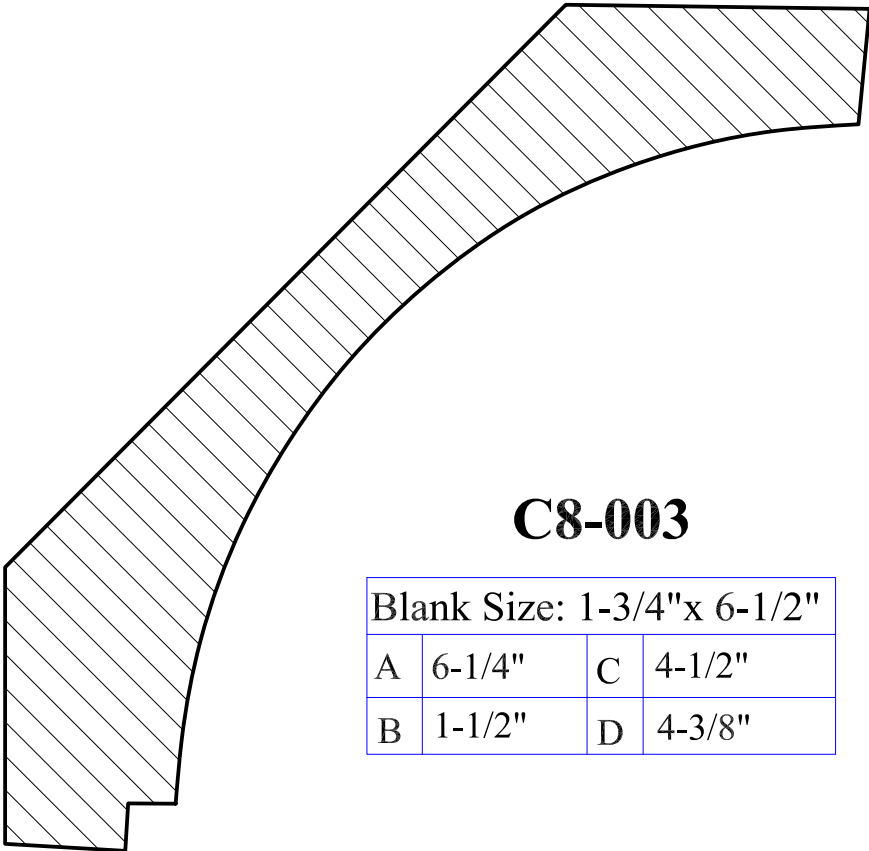

C8-003

Blank Size: 1-3/4"x 6-1/2"			
A	6-1/4"	C	4-1/2"
B	1-1/2"	D	4-3/8"