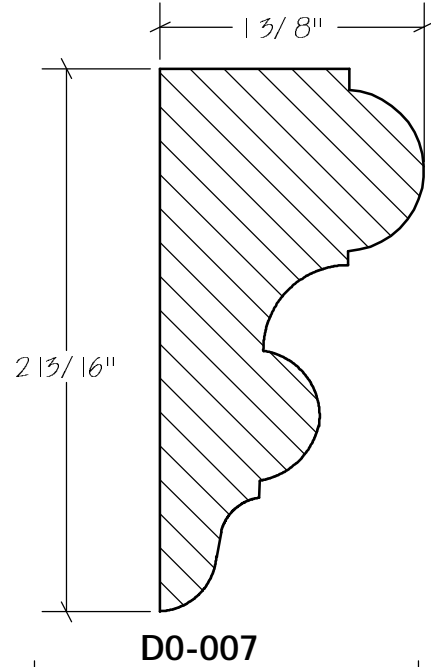

SolidCrowns