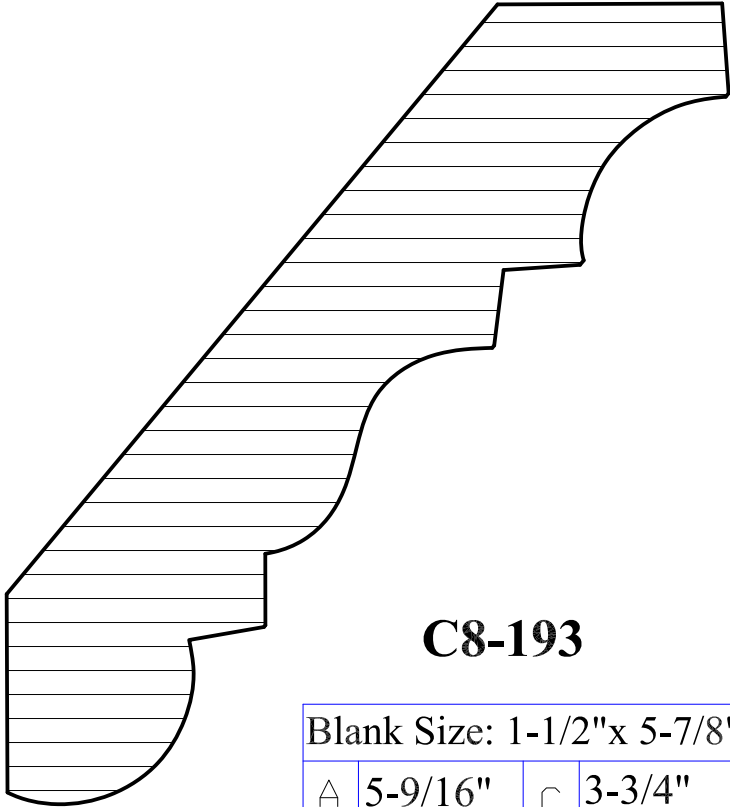

C8-193

Blank Size: 1-1/2"x 5-7/8"			
A	5-9/16"	C	3-3/4"
B	1-1/4"	D	4-3/16"