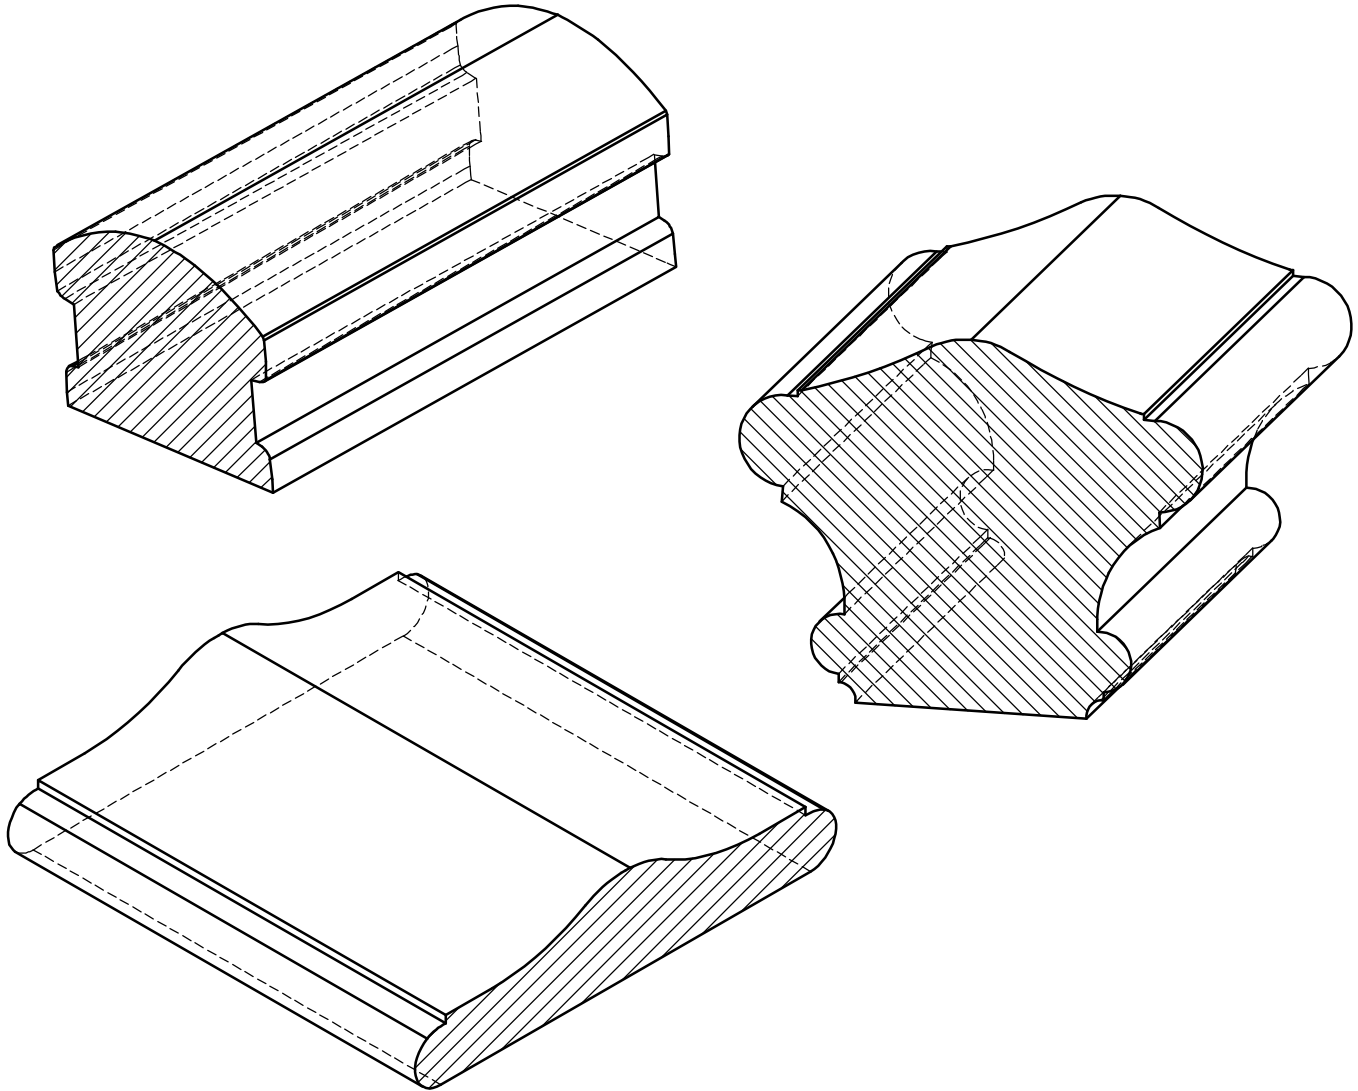

Railings|Handrails

N.E.W.P PART NUMBER CROSS REFERENCE

NEWP#	OLDNEWP#	Thick-Width	NEWP#	OLDNEWP#	Thick-Width	NEWP#	OLDNEWP#	Thick-Width
		BLANK			BLANK			BLANK
H0-001	H200	4-1/4"x6"	H0-016	H214	SEESKETCH	H0-034	H232	1-9/16"x8-1/8"
H0-002	H201	4"x4"	H0-017	H215	SEESKETCH	H0-035	H233	1-3/16"x4-3/4"
H0-003	H202	3-1/8"x6-1/8"	H0-018	H216	SEESKETCH	H0-036	H234	2-7/8"x4-1/4"
H0-004	H203	2-11/16"x4-1/4"	H0-019	H217	5-7/8"x1-7/8"	H0-037	H235	1-5/8"x6-1/2"
H0-005	H204	3"x4-5/16"	H0-020	H219	2-3/8"x4-1/8"	H0-038	H236	1-3/8"x2-3/4"
H0-006	H205	3-1/4"x3-1/4"	H0-021	H220	2-1/8"x2-5/8"	H0-039	H237	2-1/4"x2-3/4"
H0-007	H206	3-1/16"x3-1/16"	H0-022	H218	6"x1-3/4"	H0-040	H238	2-1/8"x3-1/4"
H0-008	H208	2-7/16"x2-7/8"	H0-023	H221	2-3/8"x3-1/16"	H0-041	H239	1-3/8"x2"
H0-009	H207	2-3/8"x3-1/4"	H0-024	H222	2-3/16"x3"	H0-042	H240	2-3/4"x3-1/4"
H0-010	H209	2-7/8"x3"	H0-025	H223	2"x4"	H0-043	H241	1-1/2"x3-1/2"
H0-011	H210	3-3/8"x2"	H0-026	H224	2"x4"	H0-044	H242	3"x4-5/8"
H0-012	H211	3"x3-3/16"	H0-027	H225	1-1/8"x3"	H0-045	H243	2-7/8"x3-11/16"
H0-013	H212	1-3/4"x5-1/4"	H0-028	H226	1-1/2"x4-1/8"	H0-046		3"x4-1/4"
H0-014	H213	2-1/8"x4"	H0-029	H227	1-11/16"x5-7/8"	H0-047		3-1/8"x3-1/2"
H0-015	H213T	3"x2-3/4"	H0-030	H228	2"x6"	H0-048		2-3/4x3"
			H0-031	H229	1-5/8"x6-1/4"	H0-049		1-7/8"x3"
			H0-032	H230	1-5/8"x8-1/4"	H0-050		1-7/8"x2-7/8"
			H0-033	H231	1-1/4"x5-1/2"