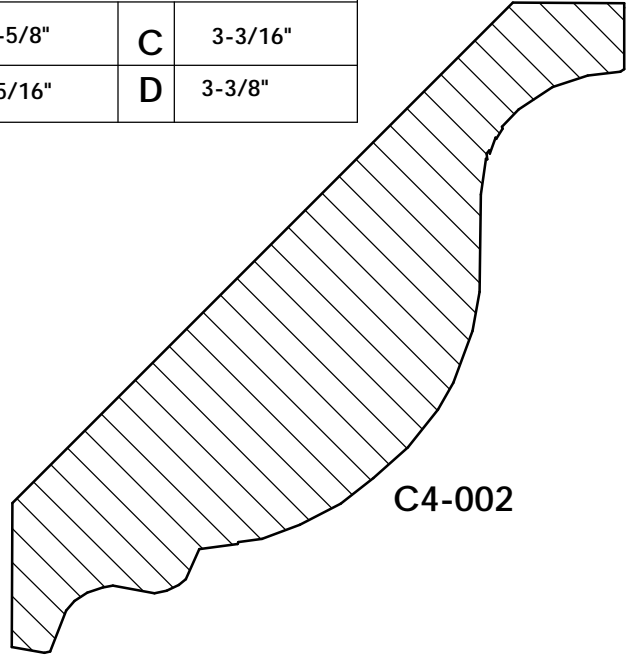

BLANK SIZE:1-3/4" X 9-5/8"			
A	9-5/16"	C	6-3/4"
B	1-3/8"	D	6-3/8"

C3-017

C3-014

BLANK SIZE:1-7/8" X 8-1/4"			
A	7-15/16"	C	4-7/8"
B	1-5/8"	D	6-1/4"

CrownMoulding

**NOTE: THIS VIEW IS SHOWN AT HALF SCALE
FULL SCALE SECTIONS SHOWN BELOW**

CrownMoulding

BLANK SIZE: 1-1/2" X 6-1/16"

A	5-3/4"	C	3-5/16"
B	1-1/4"	D	4-3/4"

C4-001

BLANK SIZE: 1-1/2" X 4-15/16"

A	4-5/8"	C	3-3/16"
B	1-5/16"	D	3-3/8"

C4-002

C4-004

BLANK SIZE: 1-3/4" X 7-7/8"

A	7-7/16"	C	5-9/16"
B	1-1/2"	D	4-15/16"

C4-003

BLANK SIZE: 1-1/4" X 5-11/16"

A	5-3/8"	C	3-3/8"
B	1"	D	4-1/8"

CrownMoulding

C5-001

BLANK SIZE: 1" X 3-1/4"			
A	2-15/16"	C	2"
B	13/16"	D	2 1/4"

C5-002

BLANK SIZE: 1" X 4-3/16"			
A	3-7/8"	C	2-3/8"
B	13/16"	D	3"

C5-003

BLANK SIZE: 1-1/16" X 5-1/16"			
A	4-3/4"	C	3-1/16"
B	7/8"	D	3-5/8"

C5-004

BLANK SIZE: 1" X 4-7/8"			
A	4-9/16"	C	2-7/16"
B	13/16"	D	3-13/16"