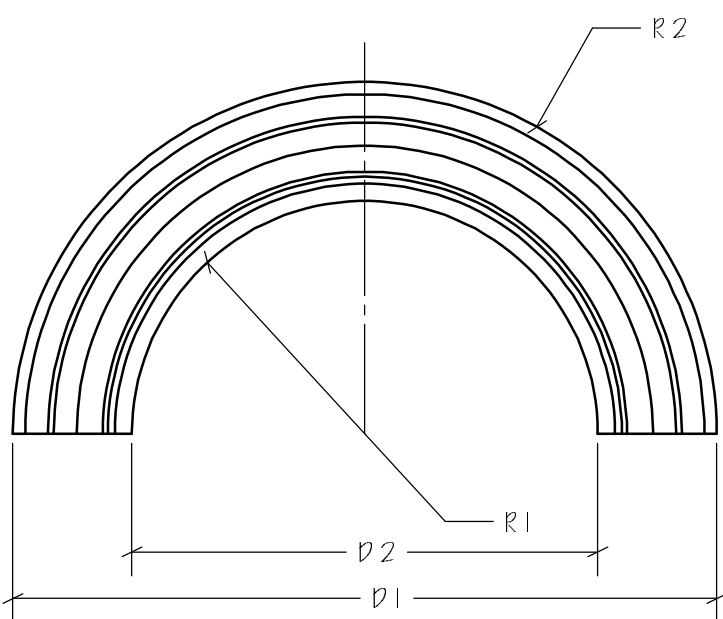

BLANK SIZE: 15/16 X 3-1/16			
A	2-3/4"	C	1-11/16"
B	11/16"	D	2-1/16"

1. Part Number: C0_001
2. Material: OAK
3. Quantity: 5

3. Provide a detail drawing with dimensions of curve.