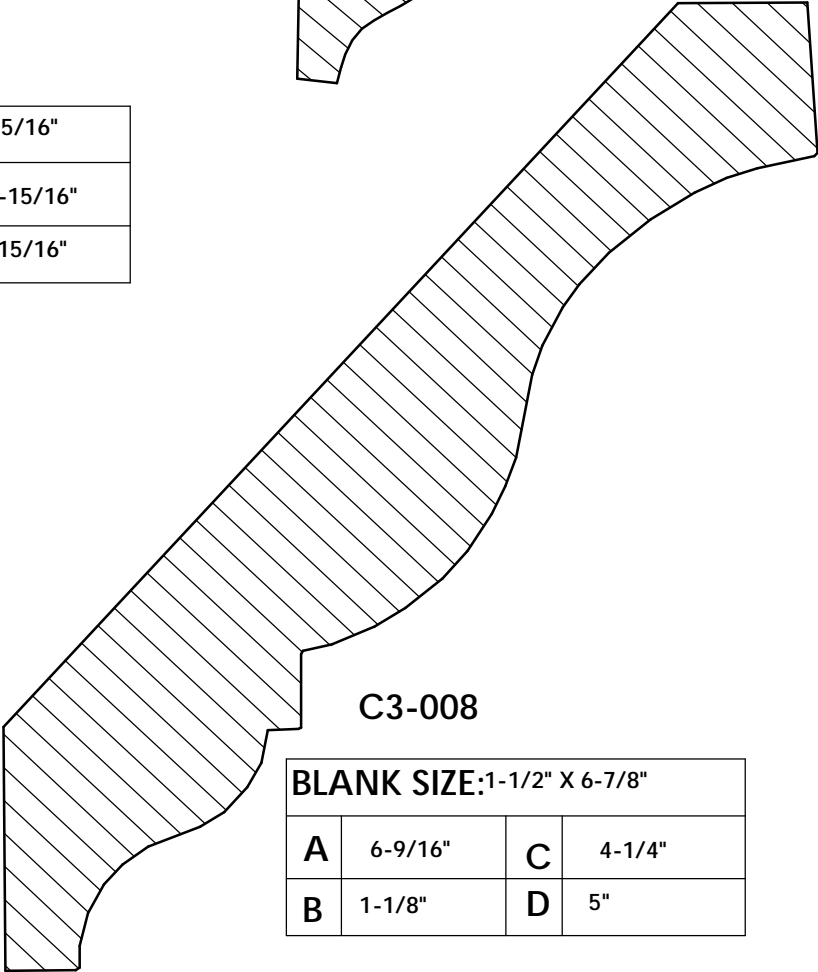

C3-006

C3-008

BLANK SIZE:1-1/2" X 6-7/8"

A	6-9/16"	C	4-1/4"
B	1-1/8"	D	5"