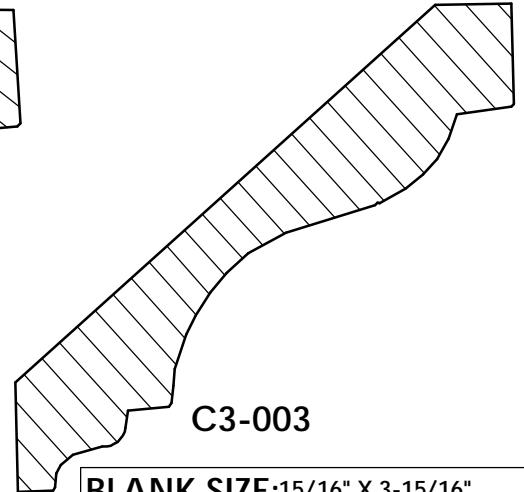

1. Select the matching straight profile from the catalog.
2. Provide the Part Number, Material Required, and quantity as shown below.

BLANK SIZE: 15/16 X 3-1/16			
A	2-3/4"	C	1-11/16"
B	11/16"	D	2-1/16"

BLANK SIZE: 1-5/8" X 5-3/16"			
A	4-7/8"	C	3-3/8"
B	15/16"	D	3-1/2"

CrownMoulding

C2-006

BLANK SIZE: 1-3/4" X 5-5/16"			
A	4-15/16"	C	3-11/16"
B	1-3/8"	D	3-3/8"

C2-007

BLANK SIZE: 1-7/16" X 5-3/16"			
A	4-7/8"	C	2-11/16"
B	13/16"	D	4-1/8"

C2-008

BLANK SIZE: 1-9/16" X 4-11/16"			
A	4-7/16"	C	2-1/8"
B	1-1/4"	D	3-15/16"

CrownMoulding

C2-009

BLANK SIZE: 1-1/2" X 7-9/16"			
A	7-1/4"	C	5-7/8"
B	1-1/4"	D	4-1/4"

C2-010

BLANK SIZE: 1-7/8" X 6-1/16"			
A	5-13/16"	C	3-5/16"
B	1-11/16"	D	4-13/16"

CrownMoulding

BLANK SIZE: 1-1/2" X 3-1/2"			
A	3-1/8"	C	2-1/8"
B	1-3/16"	D	2-3/8"

BLANK SIZE: 15/16" X 3-5/16"			
A	3"	C	1-3/4"
B	11/16"	D	2-1/2"

BLANK SIZE: 15/16" X 3-15/16"			
A	3-5/8"	C	2-5/8"
B	11/16"	D	2-1/2"