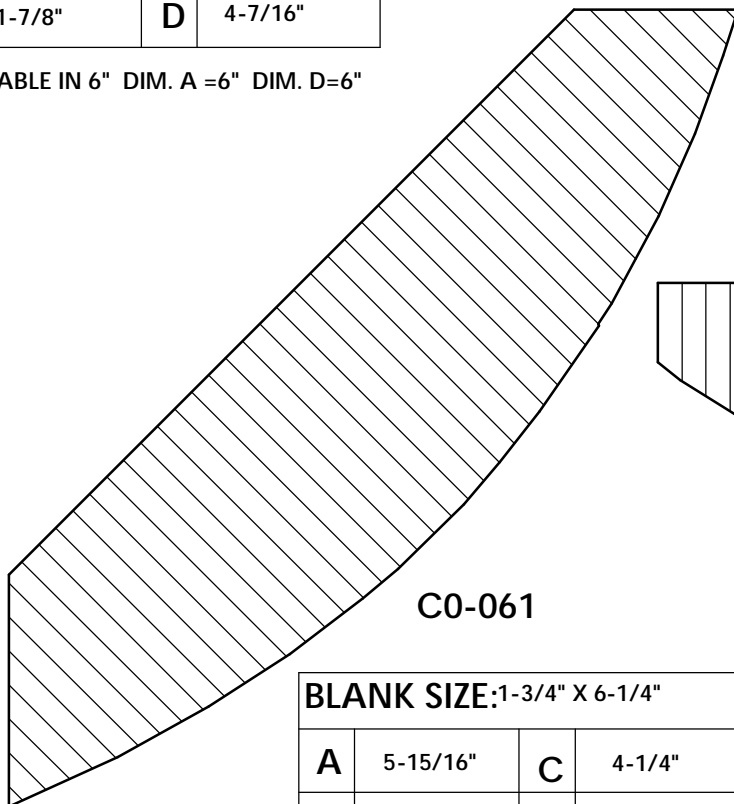

BLANK SIZE: 15/16 X 3-1/16			
A	2-3/4"	C	1-11/16"
B	11/16"	D	2-1/16"

1. Part Number: C0-001
2. Material: OAK
3. Length: 12'
4. Quantity: 100

Profile referenced dimensions are provided and are oriented as shown below.

1. Select the matching straight profile from the catalog.
2. Provide the Part Number, Material Required, and quantity as shown below.

BLANK SIZE: 15/16 X 3-1/16			
A	2-3/4"	C	1-11/16"
B	11/16"	D	2-1/16"

C0-058

BLANK SIZE: 1-1/8" X 3-15/16"			
A	3-11/16"	C	2-9/16"
B	7/8"	D	2-5/8"

CrownMoulding

C0-059

BLANK SIZE: 2-1/4" X 5-1/4"			
A	4-7/8"	C	4-1/4"
B	1-7/8"	D	4-7/16"

* AVAILABLE IN 6" DIM. A =6" DIM. D=6"

C0-060

BLANK SIZE: 2-1/8" X 5-7/8"			
A	5-9/16"	C	3-15/16"
B	1-13/16"	D	3-15/16"

C0-061

BLANK SIZE: 1-3/4" X 6-1/4"			
A	5-15/16"	C	4-1/4"
B	1-7/16"	D	4-1/4"

C0-062

BLANK SIZE: 1-1/4" X 3-1/4"			
A	3"	C	N/A
B	1"	D	N/A