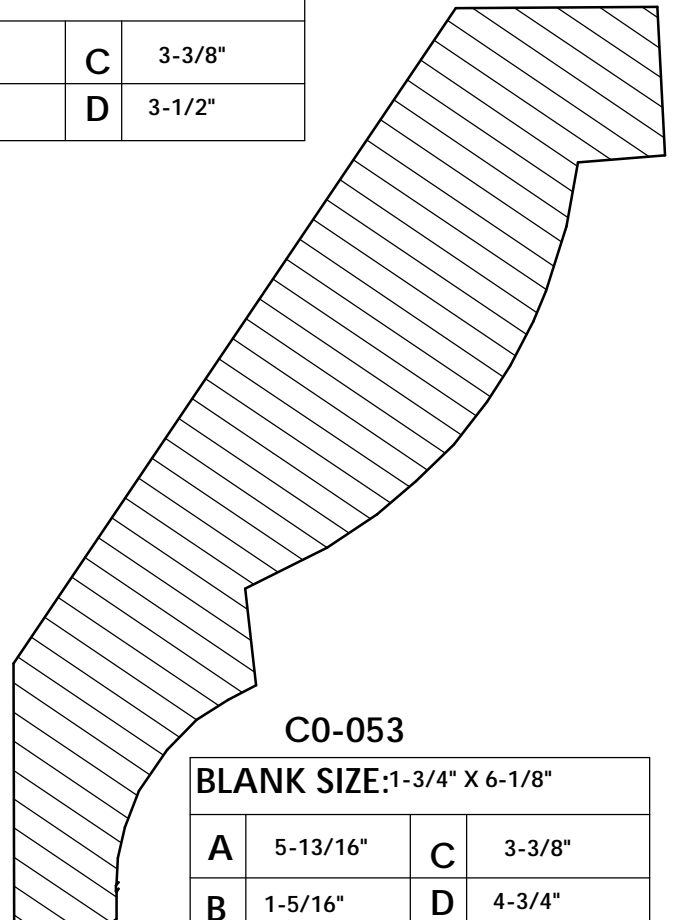

BLANK SIZE: 15/16 X 3-1/16			
A	2-3/4"	C	1-11/16"
B	11/16"	D	2-1/16"

1. Part Number: C0-001
2. Material: OAK
3. Length: 12'
4. Quantity: 100

Profile referenced dimensions are provided and are oriented as shown below.

BLANK SIZE: 1" X 2-9/16"			
A	2-5/16"	C	1-5/8"
B	7/8"	D	1-13/16"

CrownMoulding

BLANK SIZE: 1-3/16" X 5"			
A	4-11/16"	C	3-1/2"
B	15/16"	D	3-1/8"

BLANK SIZE: 1-3/8" X 5-3/16"			
A	4-7/8"	C	3-3/8"
B	1-1/16"	D	3-1/2"

BLANK SIZE: 15/16" X 4-1/4"			
A	3-15/16"	C	2-3/4"
B	13/16"	D	2-7/8"

BLANK SIZE: 1-3/4" X 6-1/8"			
A	5-13/16"	C	3-3/8"
B	1-5/16"	D	4-3/4"

CrownMoulding

C0-054

BLANK SIZE: 1-1/16" X 4-5/16"			
A	4-1/2"	C	2-3/4"
B	13/16"	D	3-5/8"

C0-058

BLANK SIZE: 1-1/8" X 3-15/16"			
A	3-11/16"	C	2-9/16"
B	7/8"	D	2-5/8"

CrownMoulding

C0-059

BLANK SIZE: 2-1/4" X 5-1/4"			
A	4-7/8"	C	4-1/4"
B	1-7/8"	D	4-7/16"

* AVAILABLE IN 6" DIM. A =6" DIM. D=6"

C0-060