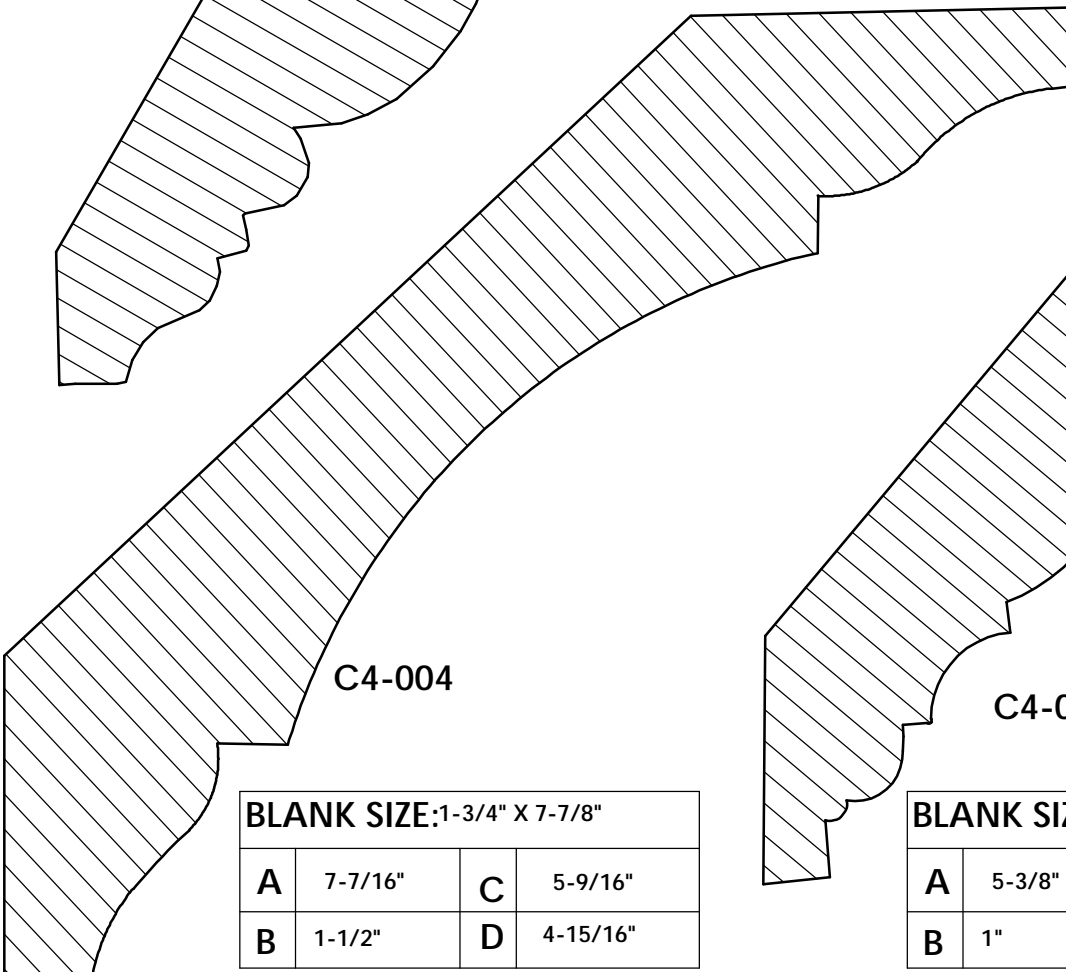

BLANK SIZE:1-3/4" X 9-5/8"			
A	9-5/16"	C	6-3/4"
B	1-3/8"	D	6-3/8"

C3-017

C3-014

BLANK SIZE:1-7/8" X 8-1/4"			
A	7-15/16"	C	4-7/8"
B	1-5/8"	D	6-1/4"

CrownMoulding

**NOTE: THIS VIEW IS SHOWN AT HALF SCALE
FULL SCALE SECTIONS SHOWN BELOW**

CrownMoulding

BLANK SIZE: 1-1/2" X 6-1/16"

A	5-3/4"	C	3-5/16"
B	1-1/4"	D	4-3/4"

C4-001

BLANK SIZE: 1-1/2" X 4-15/16"

A	4-5/8"	C	3-3/16"
B	1-5/16"	D	3-3/8"

C4-002

C4-004

BLANK SIZE: 1-3/4" X 7-7/8"

A	7-7/16"	C	5-9/16"
B	1-1/2"	D	4-15/16"

C4-003

BLANK SIZE: 1-1/4" X 5-11/16"

A	5-3/8"	C	3-3/8"
B	1"	D	4-1/8"

CrownMoulding

C5-001

BLANK SIZE: 1" X 3-1/4"			
A	2-15/16"	C	2"
B	13/16"	D	2 1/4"