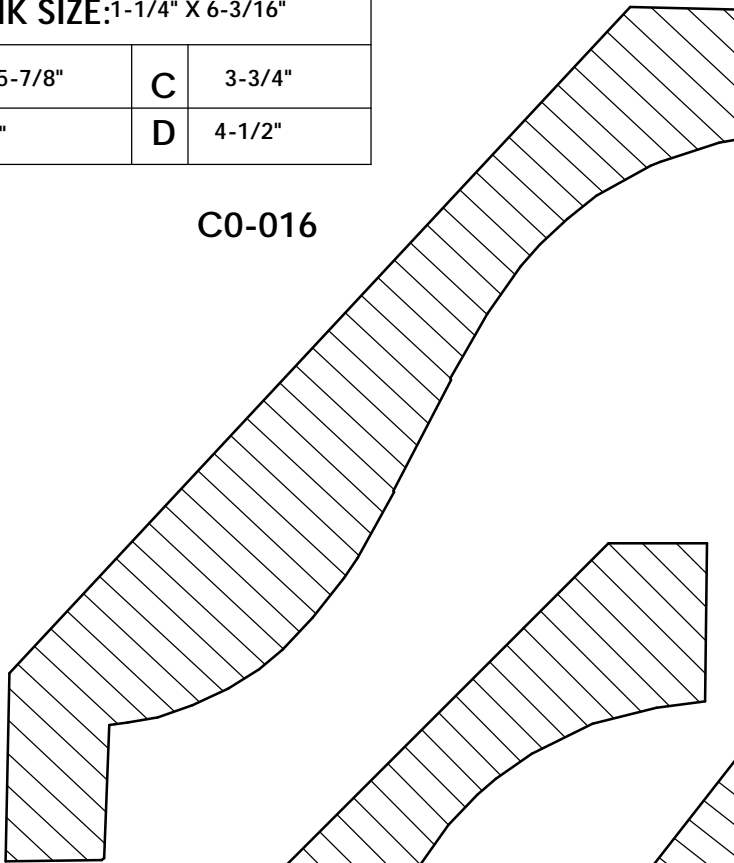

BLANK SIZE: 15/16 X 3-1/16			
A	2-3/4"	C	1-11/16"
B	11/16"	D	2-1/16"

1. Part Number: C0-001
2. Material: OAK
3. Length: 12'
4. Quantity: 100

Profile referenced dimensions are provided and are oriented as shown below.

C0-010

BLANK SIZE: 1 X 4-7/8"			
A	4-9/16"	C	2-3/8"
B	3/4"	D	3-7/8"

C0-011

BLANK SIZE: 1-1/8 X 5-3/8			
A	5-1/8"	C	3-1/4"
B	7/8"	D	3-15/16"

CrownMoulding

C0-014

BLANK SIZE: 1-1/4 X 5-7/8"			
A	5-5/8"	C	2-1/4"
B	1"	D	5-1/8"

C0-013

BLANK SIZE: 1-1/4" X 5-7/16"			
A	5 1/8"	C	3 5/8"
B	1"	D	3 5/8"

C0-012

BLANK SIZE: 1-3/16" X 5-3/8"			
A	5-1/16"	C	2-7/8"
B	15/16"	D	4-1/8"

C0-015

BLANK SIZE: 1-1/4" X 5-3/4"			
A	5-1/2"	C	4-1/16"
B	1"	D	3-5/8"

CrownMoulding

BLANK SIZE:1-1/4" X 6-3/16"			
A	5-7/8"	C	3-3/4"
B	1"	D	4-1/2"

C0-016

C0-018

BLANK SIZE:1-3/8 X 6-5/16			
A	6"	C	4 1/8"
B	1-1/8"	D	4-5/16"

C0-017

BLANK SIZE:1-3/8 X 6-1/2			
A	6-3/16"	C	4"
B	1-1/8"	D	4-3/4"