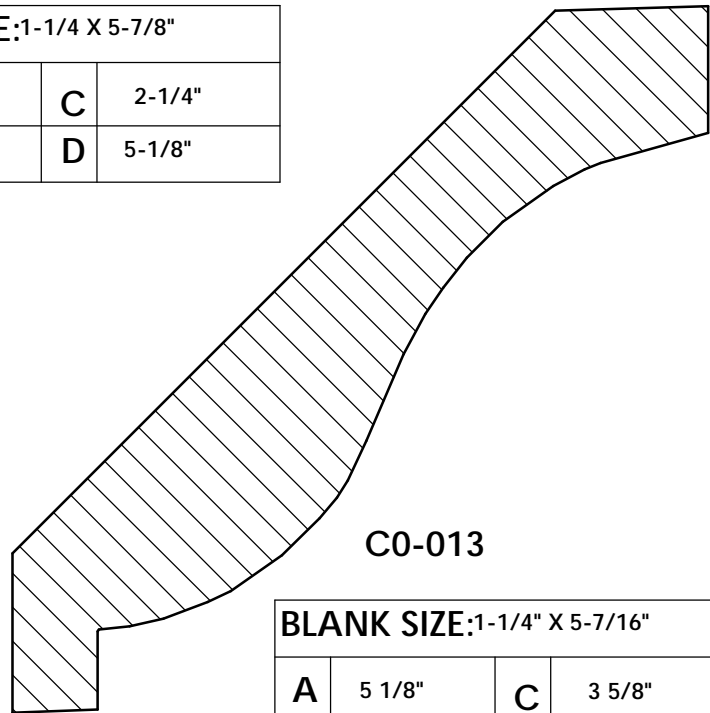

BLANK SIZE: 15/16 X 3-1/16			
A	2-3/4"	C	1-11/16"
B	11/16"	D	2-1/16"

1. Part Number: C0-001
2. Material: OAK
3. Length: 12'
4. Quantity: 100

Profile referenced dimensions are provided and are oriented as shown below.

C0-010

BLANK SIZE: 1 X 4-7/8"			
A	4-9/16"	C	2-3/8"
B	3/4"	D	3-7/8"

C0-011

BLANK SIZE: 1-1/8 X 5-3/8			
A	5-1/8"	C	3-1/4"
B	7/8"	D	3-15/16"

CrownMoulding

C0-014

BLANK SIZE: 1-1/4 X 5-7/8"			
A	5-5/8"	C	2-1/4"
B	1"	D	5-1/8"

C0-013

BLANK SIZE: 1-1/4" X 5-7/16"			
A	5 1/8"	C	3 5/8"
B	1"	D	3 5/8"

C0-012

BLANK SIZE: 1-3/16" X 5-3/8"			
A	5-1/16"	C	2-7/8"
B	15/16"	D	4-1/8"

C0-015

BLANK SIZE: 1-1/4" X 5-3/4"			
A	5-1/2"	C	4-1/16"
B	1"	D	3-5/8"

BLANK SIZE:1" X 2-1/2"			
A	2-1/4"	C	1-5/16"
B	3/4"	D	1-13/16"

BLANK SIZE:15/16" X 2-3/4"			
A	2-1/2"	C	1-3/4"
B	3/4"	D	1-13/16"

BLANK SIZE:1-1/8" X 4-7/16"			
A	4-1/8"	C	3"
B	7/8"	D	2-7/8"

C1-006

BLANK SIZE:15/16" X 3"			
A	2-11/16"	C	1-3/4"
B	9/16"	D	2-1/4"