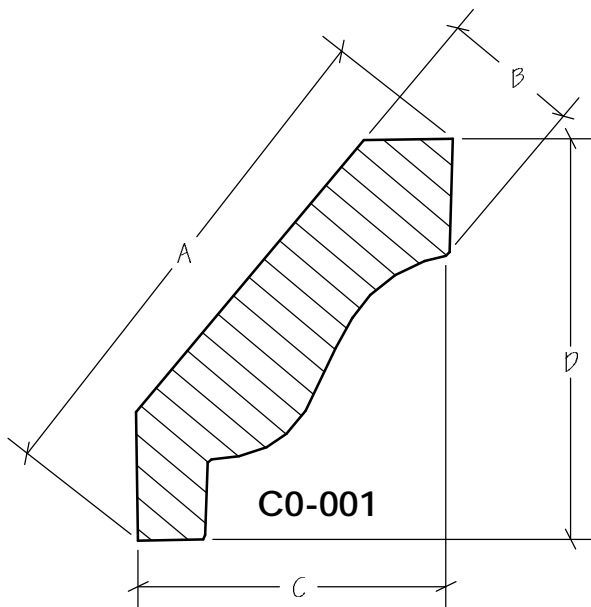

Ordering and Specifications

Ordering straight milled profiles from New England Wood Products is simple.

1. Select the matching straight profile from the catalog.
2. Provide the Part Number, Material Required, and quantity as shown below to obtain pricing and delivery from New England Wood products.

BLANK SIZE: 15/16 X 3-1/16			
A	2-3/4"	C	1-11/16"
B	11/16"	D	2-1/16"

1. Part Number: C0-001
2. Material: OAK
3. Length: 12'
4. Quantity: 100

Profile referenced dimensions are provided and are oriented as shown below.