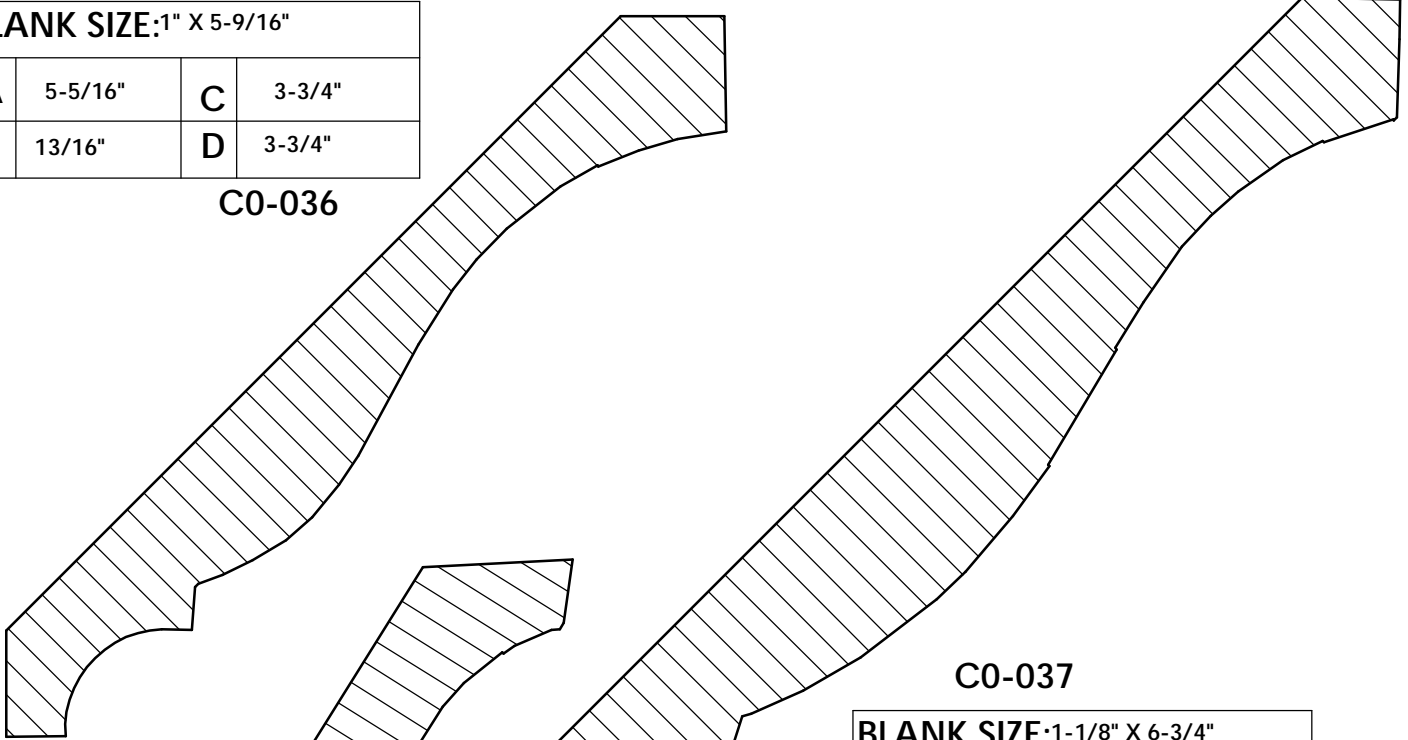

CrownMoulding

BLANK SIZE: 1" X 5-9/16"			
A	5-5/16"	C	3-3/4"
B	13/16"	D	3-3/4"

C0-036

C0-037

BLANK SIZE: 1-1/8" X 6-3/4"			
A	6-7/16"	C	4-3/8"
B	7/8"	D	4-3/4"