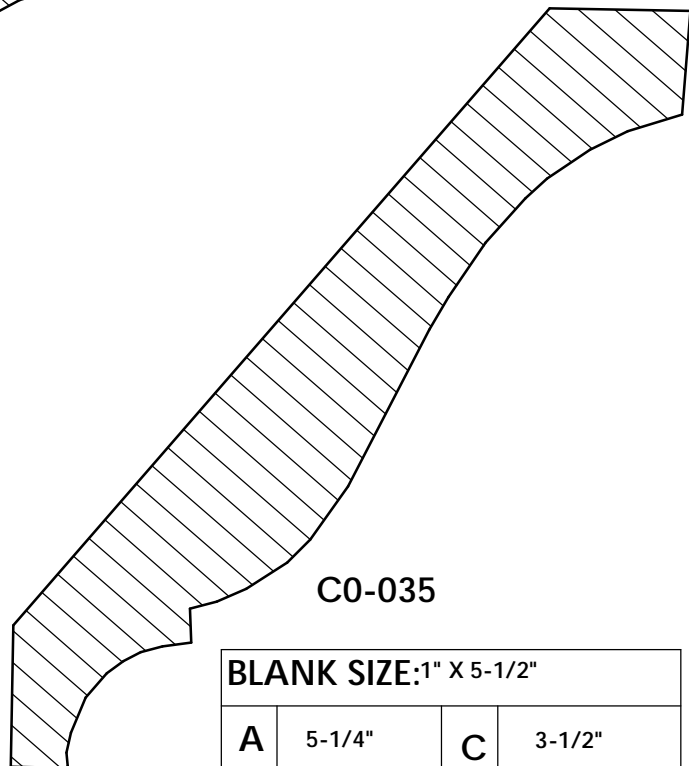

C0-035

BLANK SIZE:1" X 5-1/2"			
A	5-1/4"	C	3-1/2"
B	13/16"	D	4"