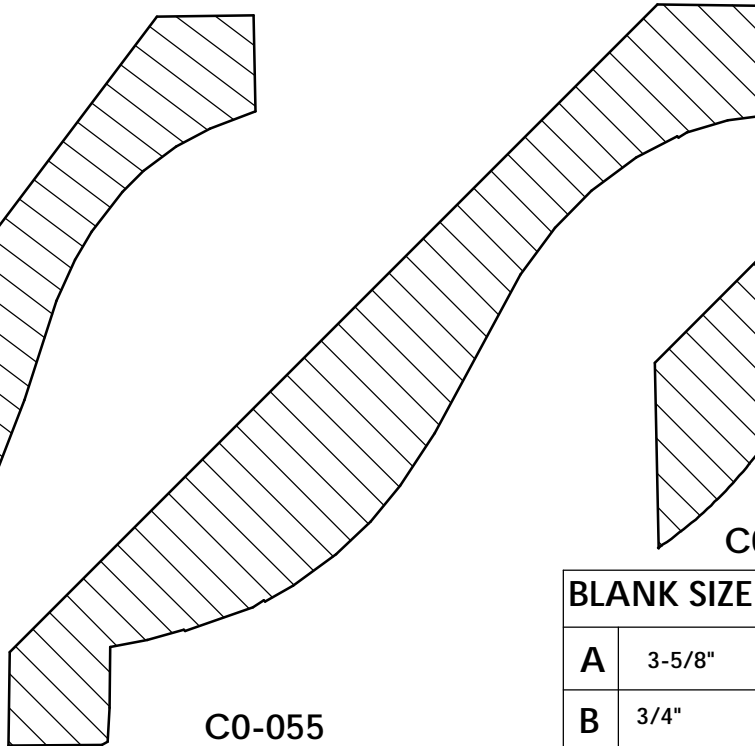

BLANK SIZE: 15/16 X 3-1/16			
A	2-3/4"	C	1-11/16"
B	11/16"	D	2-1/16"

1. Part Number: C0-001
2. Material: OAK
3. Length: 12'
4. Quantity: 100

Profile referenced dimensions are provided and are oriented as shown below.

1. Select the matching straight profile from the catalog.
2. Provide the Part Number, Material Required, and quantity as shown below.

BLANK SIZE: 15/16 X 3-1/16			
A	2-3/4"	C	1-11/16"
B	11/16"	D	2-1/16"

BLANK SIZE: 15/16" X 4-1/4"			
A	3-15/16"	C	2-3/4"
B	13/16"	D	2-7/8"

BLANK SIZE: 1-3/4" X 6-1/8"			
A	5-13/16"	C	3-3/8"
B	1-5/16"	D	4-3/4"

CrownMoulding

C0-054

BLANK SIZE: 1-1/16" X 4-5/16"			
A	4-1/2"	C	2-3/4"
B	13/16"	D	3-5/8"

C0-055

BLANK SIZE: 1" X 4-7/8"			
A	5-3/4"	C	3-7/8"
B	13/16"	D	3-7/8"

C0-056

BLANK SIZE: 1" X 3-5/16"			
A	3-5/8"	C	2-5/16"
B	3/4"	D	2-13/16"

C0-057

BLANK SIZE: 15/16" X 3-1/8"			
A	2-7/8"	C	1-7/8"
B	5/8"	D	2-1/8"