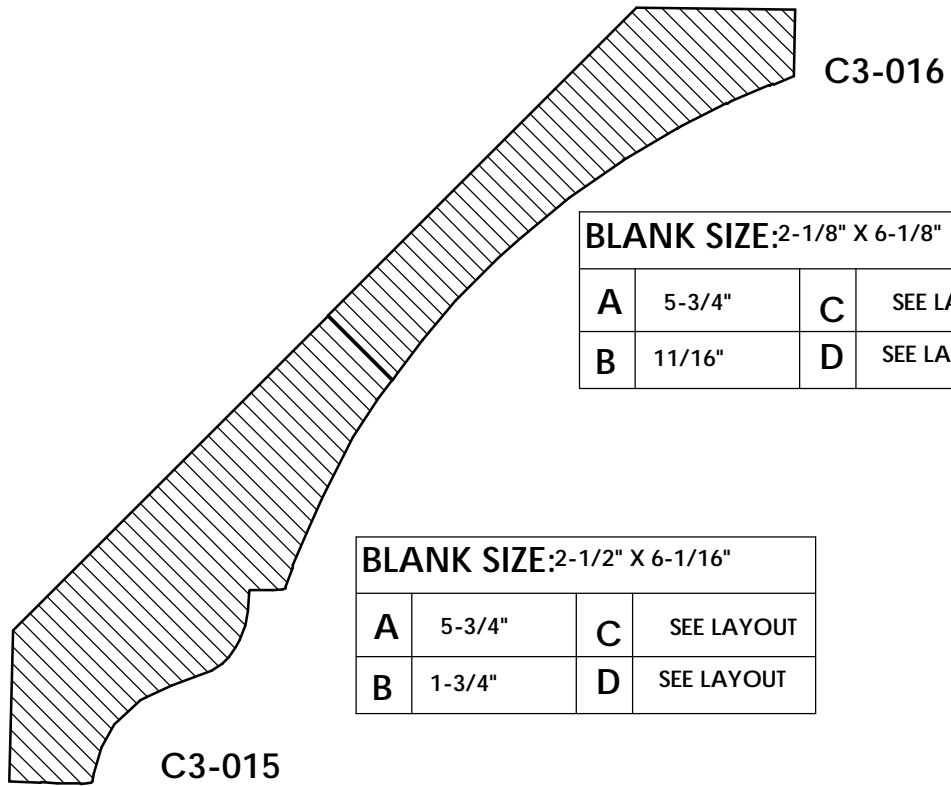

BLANK SIZE: 1-1/4" X 6-5/16"

A	6"	C	4-1/4"
B	1"	D	4-5/16"

C0-010

BLANK SIZE: 1-3/8" X 6-7/8"

A	6-9/16"	C	4-7/8"
B	1-1/8"	D	4-7/16"

CrownMoulding

BLANK SIZE: 1-3/8" X 7-1/2"

A	7-3/16"	C	5"
B	1"	D	5-1/16"

BLANK SIZE:1-3/4" X 9-5/8"			
A	9-5/16"	C	6-3/4"
B	1-3/8"	D	6-3/8"

C3-017

C3-014

BLANK SIZE:1-7/8" X 8-1/4"			
A	7-15/16"	C	4-7/8"
B	1-5/8"	D	6-1/4"

CrownMoulding

**NOTE: THIS VIEW IS SHOWN AT HALF SCALE
FULL SCALE SECTIONS SHOWN BELOW**

CrownMoulding

BLANK SIZE: 1-1/2" X 6-1/16"

A	5-3/4"	C	3-5/16"
B	1-1/4"	D	4-3/4"

C4-001

BLANK SIZE: 1-1/2" X 4-15/16"

A	4-5/8"	C	3-3/16"
B	1-5/16"	D	3-3/8"

C4-002

C4-004

BLANK SIZE: 1-3/4" X 7-7/8"

A	7-7/16"	C	5-9/16"
B	1-1/2"	D	4-15/16"

C4-003

BLANK SIZE: 1-1/4" X 5-11/16"

A	5-3/8"	C	3-3/8"
B	1"	D	4-1/8"

CrownMoulding

C5-001

BLANK SIZE: 1" X 3-1/4"			
A	2-15/16"	C	2"
B	13/16"	D	2 1/4"