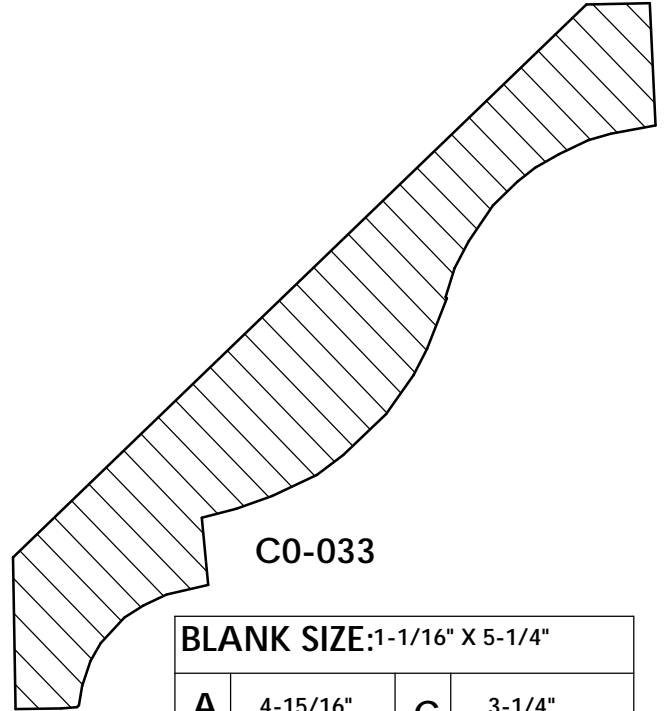

BLANK SIZE: 15/16 X 3-1/16			
A	2-3/4"	C	1-11/16"
B	11/16"	D	2-1/16"

1. Part Number: C0-001
2. Material: OAK
3. Length: 12'
4. Quantity: 100

Profile referenced dimensions are provided and are oriented as shown below.

C0-027

BLANK SIZE:7/8" X 2-11/16"			
A	2-5/16"	C	1-5/8"
B	5/8"	D	1-5/8"

C0-028

BLANK SIZE:7/8" X 2-5/8"			
A	2-5/16"	C	1-7/16"
B	11/16"	D	1-13/16"

C0-031

C0-030

C0-029

BLANK SIZE:15/16" X 3-15/16"			
A	3 5/8"	C	2-5/16"
B	11/16"	D	2-3/4"

BLANK SIZE:1-5/16" X 3-7/8"			
A	3-5/8"	C	2-1/16"
B	11/16"	D	3"

BLANK SIZE:7/8" X 2-15/16"			
A	2-5/8"	C	1-13/16"
B	5/8"	D	2"

CrownMoulding

C0-032

BLANK SIZE: 1-5/16" X 4-5/16"			
A	4"	C	2-7/8"
B	1-3/16"	D	2-7/8"