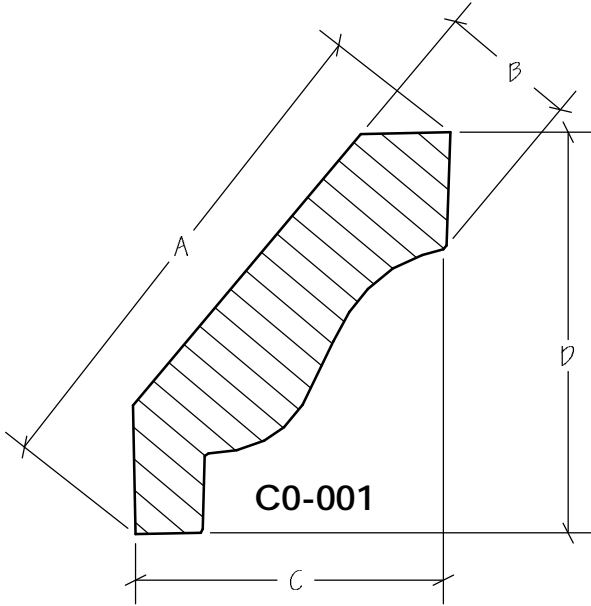

Ordering and Specifications

Ordering curved milled profiles from New England Wood Products is simple.

1. Select the matching straight profile from the catalog.
2. Provide the Part Number, Material Required, and quantity as shown below.