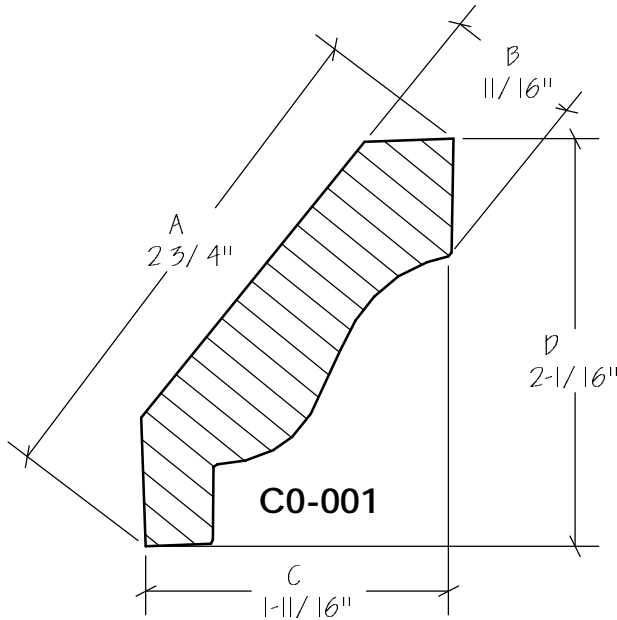

Ordering and Specifications

Ordering straight milled profiles from New England Wood Products is simple.

1. Select the matching straight profile from the catalog.
2. Provide the Part Number, Material Required, and quantity as shown below to obtain pricing and delivery from New England Wood products.

BLANK SIZE: 15/16 X 3-1/16			
A	2-3/4"	C	1-11/16"
B	11/16"	D	2-1/16"

1. Part Number: C0-001
2. Material: OAK
3. Length: 12'
4. Quantity: 100

Profile referenced dimensions are provided and are oriented as shown below.