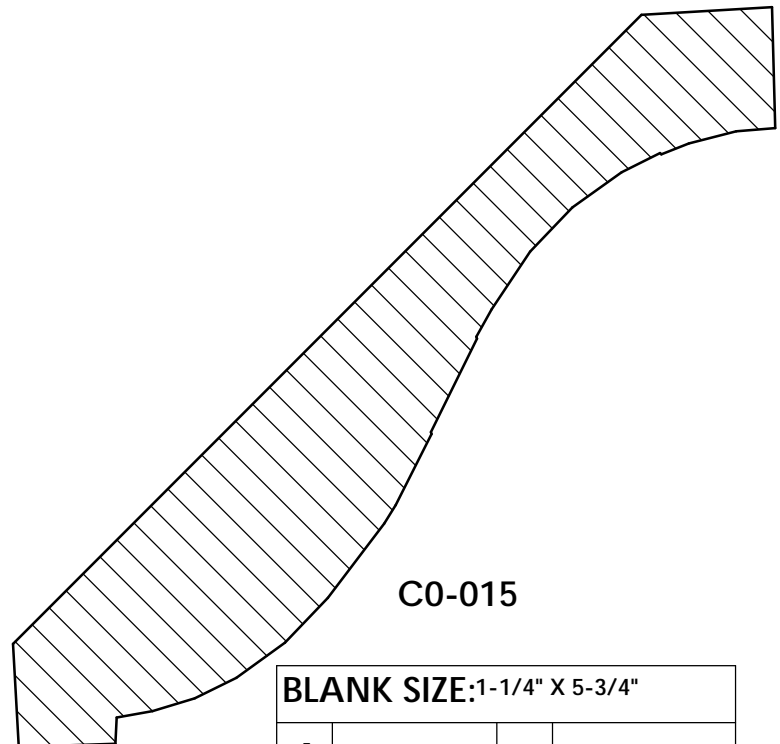

BLANK SIZE: 15/16 X 3-1/16			
A	2-3/4"	C	1-11/16"
B	11/16"	D	2-1/16"

1. Part Number: C0-001
2. Material: OAK
3. Length: 12'
4. Quantity: 100

Profile referenced dimensions are provided and are oriented as shown below.

C0-004

BLANK SIZE: 1 X 3-15/16			
A	3-5/8"	C	2-13/16"
B	3/4"	D	2-1/4"

C0-005

BLANK SIZE: 1-1/4 X 3-5/16			
A	3"	C	2-5/8"
B	1"	D	1-5/8"

C0-006

BLANK SIZE: 1-1/8 X 4-3/16			
A	3-7/8"	C	3-3/16"
B	13/16"	D	2-1/8"

C0-010

BLANK SIZE: 1 X 4-7/8"			
A	4-9/16"	C	2-3/8"
B	3/4"	D	3-7/8"

C0-011

BLANK SIZE: 1-1/8 X 5-3/8			
A	5-1/8"	C	3-1/4"
B	7/8"	D	3-15/16"

CrownMoulding

C0-014

BLANK SIZE: 1-1/4 X 5-7/8"			
A	5-5/8"	C	2-1/4"
B	1"	D	5-1/8"

C0-013

BLANK SIZE: 1-1/4" X 5-7/16"			
A	5 1/8"	C	3 5/8"
B	1"	D	3 5/8"

C0-012

BLANK SIZE: 1-3/16" X 5-3/8"			
A	5-1/16"	C	2-7/8"
B	15/16"	D	4-1/8"

C0-015

BLANK SIZE: 1-1/4" X 5-3/4"			
A	5-1/2"	C	4-1/16"
B	1"	D	3-5/8"