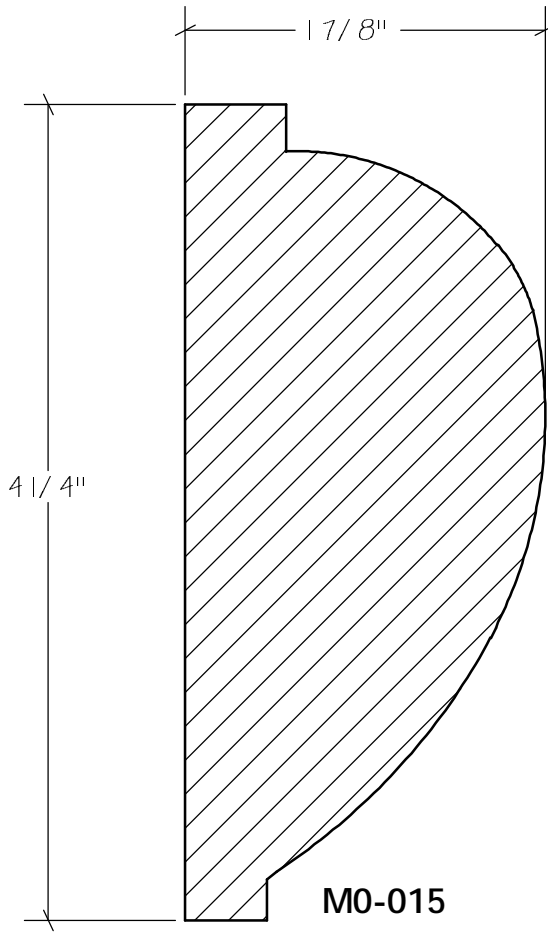

N.E.W.P PART NUMBER CROSS REFERENCE

NEWP#	OLDNEWP#	Thick-Width	NEWP#	OLDNEWP#	Thick-Width	NEWP#	OLDNEWP#	Thick-Width
		BLANK			BLANK			BLANK
M0-001	C2	1-3/8" x 3-3/4"	M0-011	CA21	1" x 2-3/8"	M0-021	C22	1-1/8" x 4-1/2"
M0-002	C3	1-1/8" x 4-1/8"	M0-012	C23	1-1/8" x 2-7/8"	M0-022	C19	1" x 4-3/8"
M0-003	C4	1-7/8" x 4-3/8"	M0-013	C24	7/8" x 2-5/8"	M0-023	C16	1-1/4" x 2-1/2"
M0-004	C5	1-5/8" x 5-1/4"	M0-014	C20	2" x 5-3/8"	M0-024		1-1/4" x 2-5/8"
M0-005	C6	1-1/4" x 4-1/4"	M0-015	C17	2-1/8" x 4-1/2"	M0-025		1-1/8" x 2-3/4"
M0-006	C7	1" x 2-3/4"	M0-016	C11	1-5/8" x 3-1/2"	M0-026		7/8" x 2-5/8"
M0-007	C8	1" x 2-1/2"	M0-017	C12	1-1/8" x 3-1/4"	M0-027		1-1/8" x 3-1/4"
M0-008	C9	7/8" x 2-3/4"	M0-018	C13	1-1/8" x 3-1/8"	M0-028		1-1/4" x 3-1/8"
M0-009	C10	1-1/8" x 3-1/4"	M0-019	C14	1-9/16" x 3-1/4"	M0-029		1-1/4" x 4-1/8"
M0-010	C18	1-1/4" x 3-1/4"	M0-020	C15	7/8" x 1-1/2"	M0-030		1-5/8" x 5-1/4"
						M0-031		1-1/2" x 4-7/8"

Chair Rails

Chair Rails

M0-010

M0-011

M0-012

M0-013

M0-014

M0-015