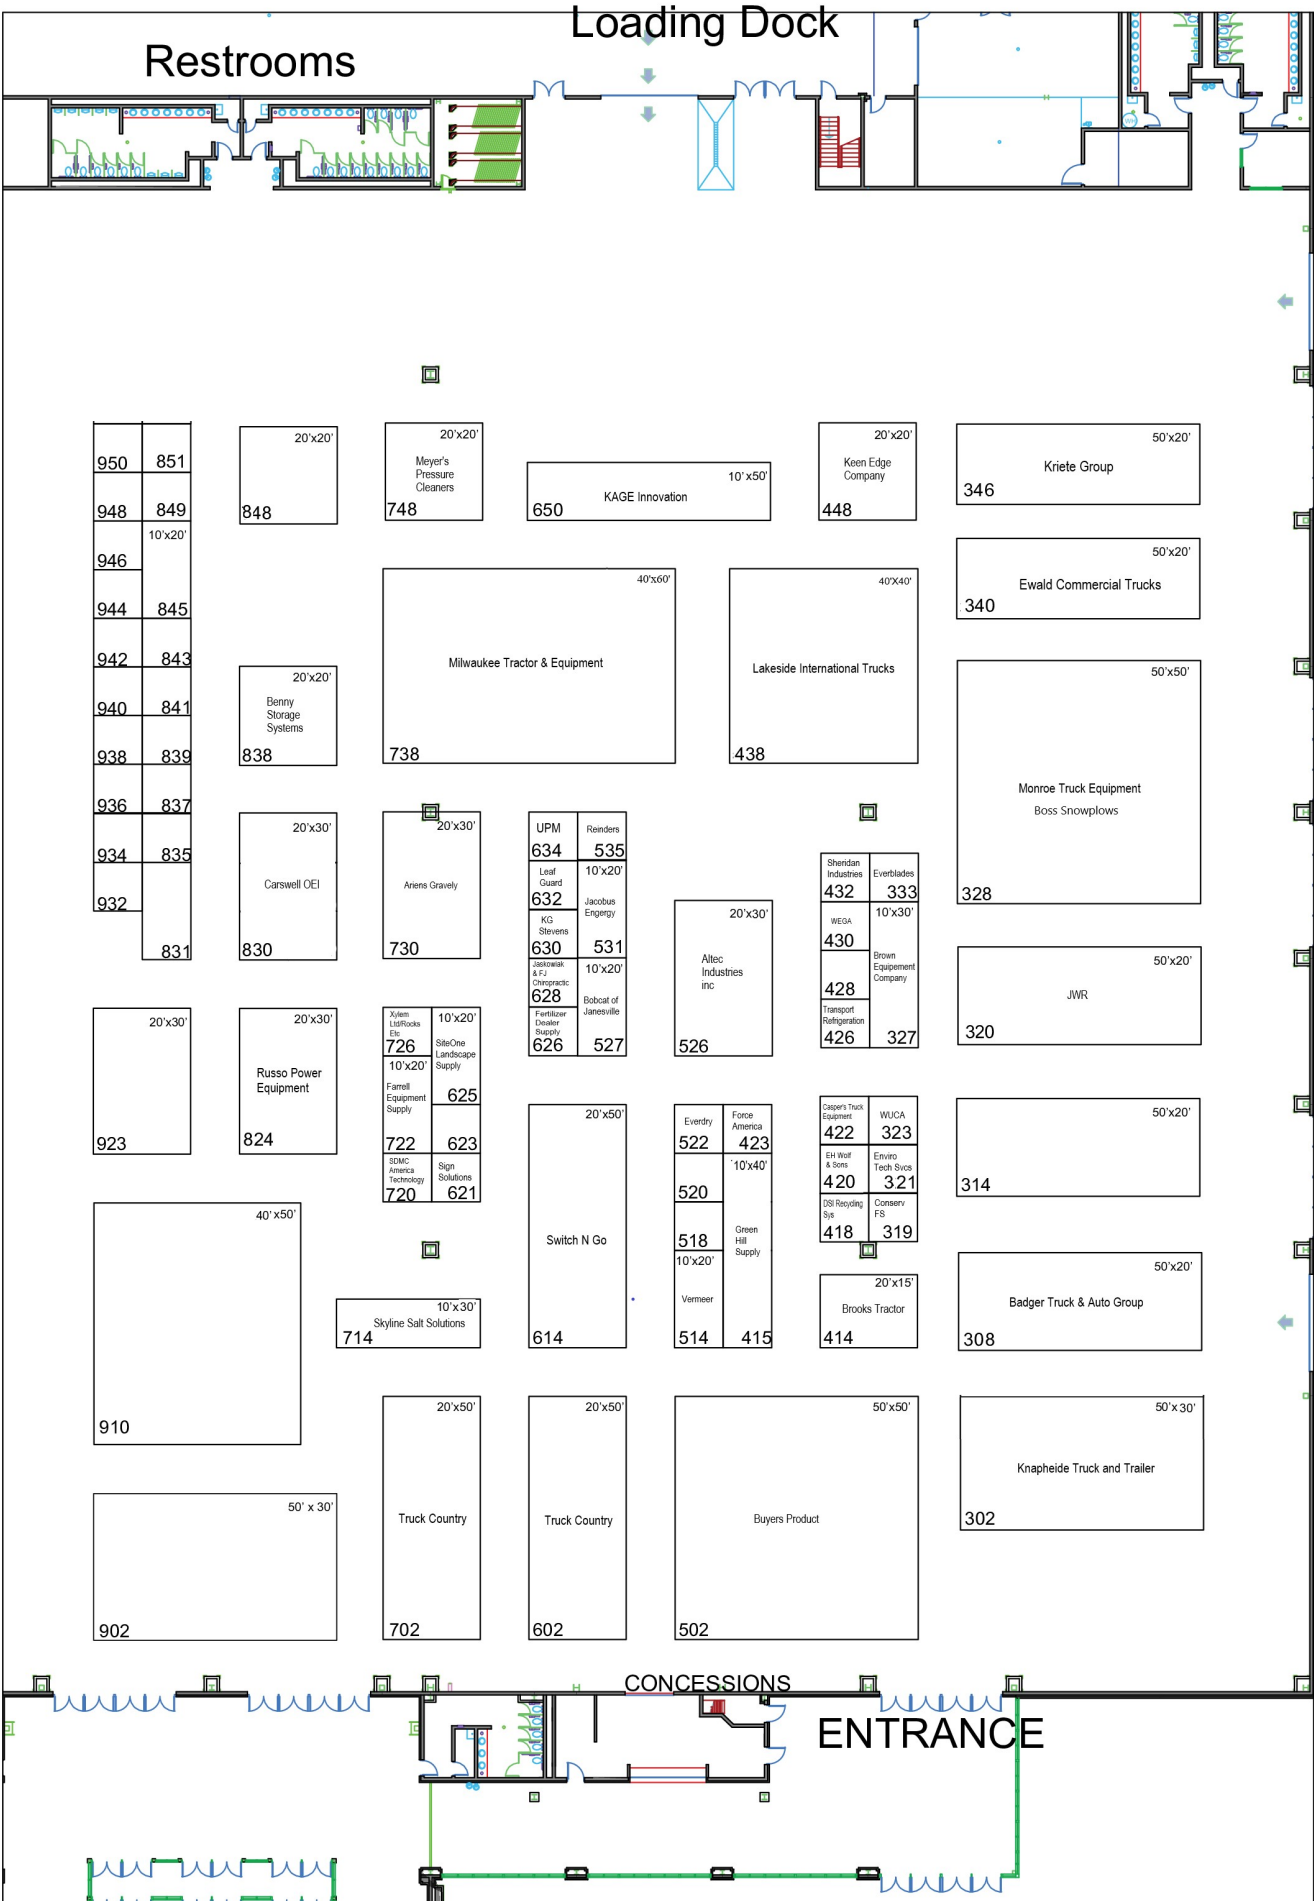

# Restrooms

# Loading Dock

950	851
948	849
946	10'x20'
944	845
942	843
940	841
938	839
936	837
934	835
932	
	831

20'x20'  
848

20'x20'  
Meyer's Pressure Cleaners  
748

10'x50'  
KAGE Innovation  
650

20'x20'  
Keen Edge Company  
448

50'x20'  
Kriete Group  
346

20'x20'  
Benny Storage Systems  
838

40'x60'  
Milwaukee Tractor & Equipment  
738

40'x40'  
Lakeside International Trucks  
438

50'x20'  
Ewald Commercial Trucks  
340

50'x50'  
Monroe Truck Equipment  
Boss Snowplows  
328

50' x 30'  
902

20'x50'  
Truck Country  
702

20'x50'  
Truck Country  
602

50'x50'  
Buyers Product  
502

50'x30'  
Knapheide Truck and Trailer  
302