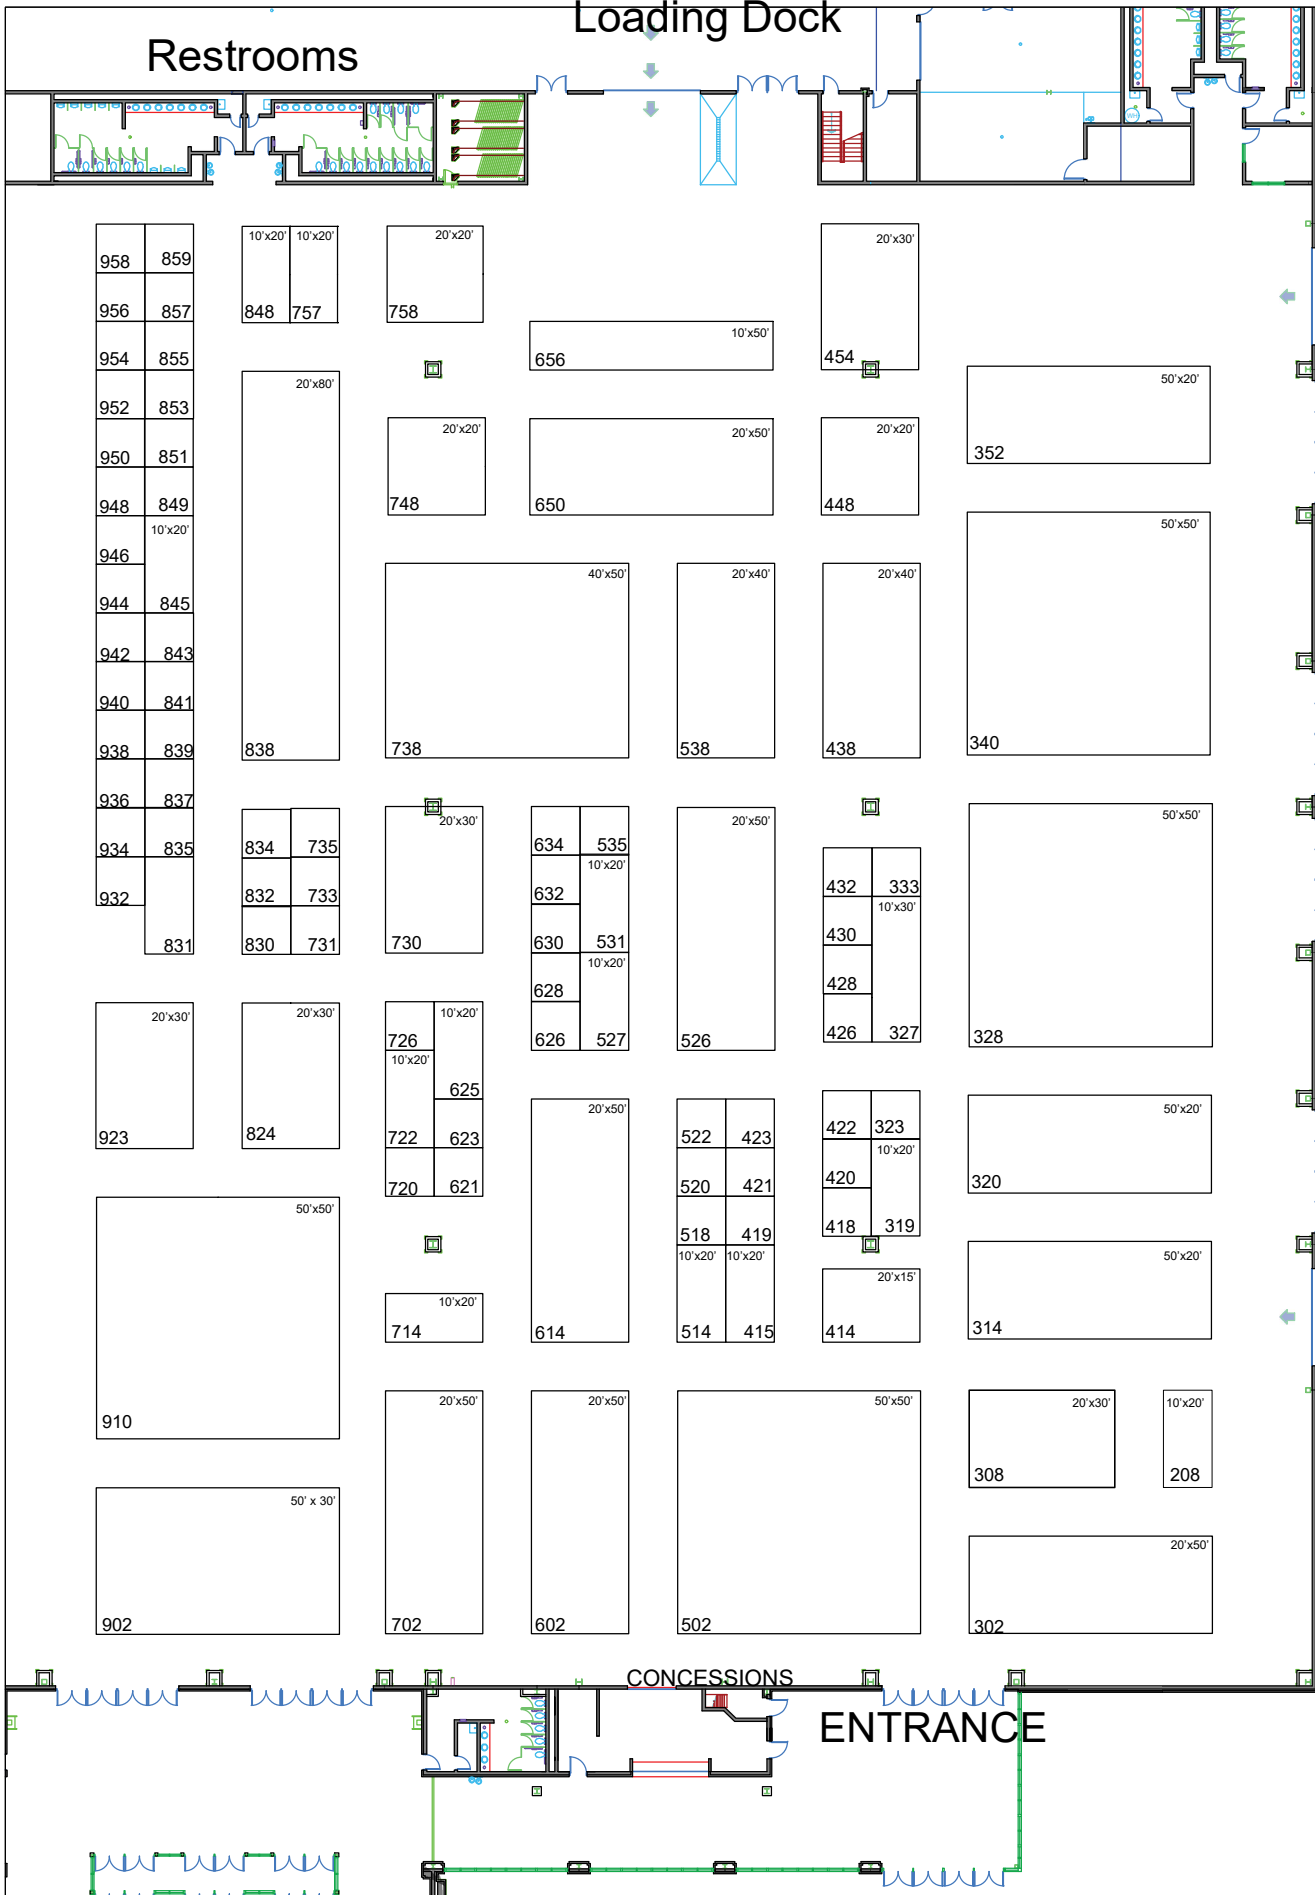

# Restrooms

# Loading Dock

Event Location:  
WI Exposition Center  
Hall B&C

Client:  
2021 WCMLE

Layout Date: 10/06/2020  
Layout Revision: 4  
Rev'd By: CH

This design and concept is the property of Valley Expo & Displays which reserves all rights and controls of this work until otherwise noted. Use or duplication is permitted only with explicit permission from Valley Expo & Displays