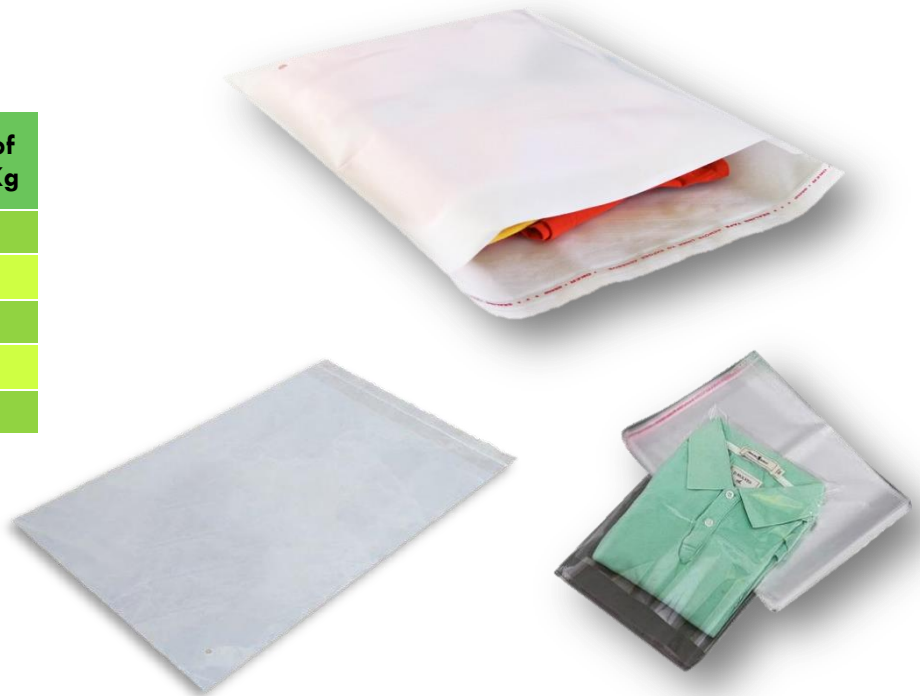

Compostable garment packaging bags.

Sr. No.	size	micron	Bag weight gm.	No. of Pcs/Kg
1.	9x11+2	25	4.42	226
2.	10x12+2	25	5.33	187
3.	11x14+2	25	6.76	147
4.	13x15+2	25	8.52	117
5.	16x20+2	25	13.77	72