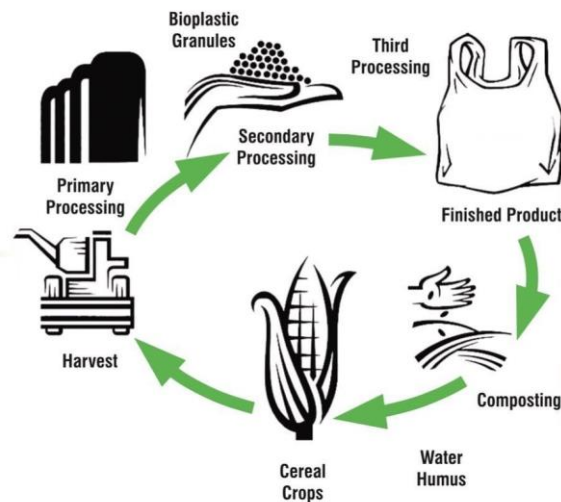

VenusBiopack

A SMART ALTERNATIVE OF **LASTIC**

Let's make the world a better place by creating waste that nature can digest

Life cycle of our products

Compostable carry bags/u, w cut bags.

Sr. No.	Size Inches	Thickness micron	Bag weight gm.	No. of Pcs/Kg	Carrying Capacity (Kg)
1.	8x10	20	2.62	382	0.5
2.	9x13	20	3.82	261	1
3.	11x13	30	7.03	142	2
4.	13x16	25	8.52	117	3
5.	13x16	35	11.92	84	5
6.	16x20	40	20.97	48	7
7.	20x24	40	31.46	32	10
8.	22x24	45	38.93	26	12
9.	24x30	50	58.99	17	15
10.	27x30	40	53.09	19	15
11.	30x30	50	73.74	14	20

- All of our products are home compostable.
- Custom sizes available In all types of bags.
- Customize printing available In all types of bags.
- Images attached are only for reference purpose.
- Various Colors of Carry bags, Grocery Bags, Trash/Garbage Bags, D-Cut Bags and Garment Bags are Available.
- Venus biopack standard packing is 1kg/packets 25 kg/Bag, it will be change if customer has any special demands.
- Compostable Plain/Printed Rolls Available in Variable sizes, Thickness and color.