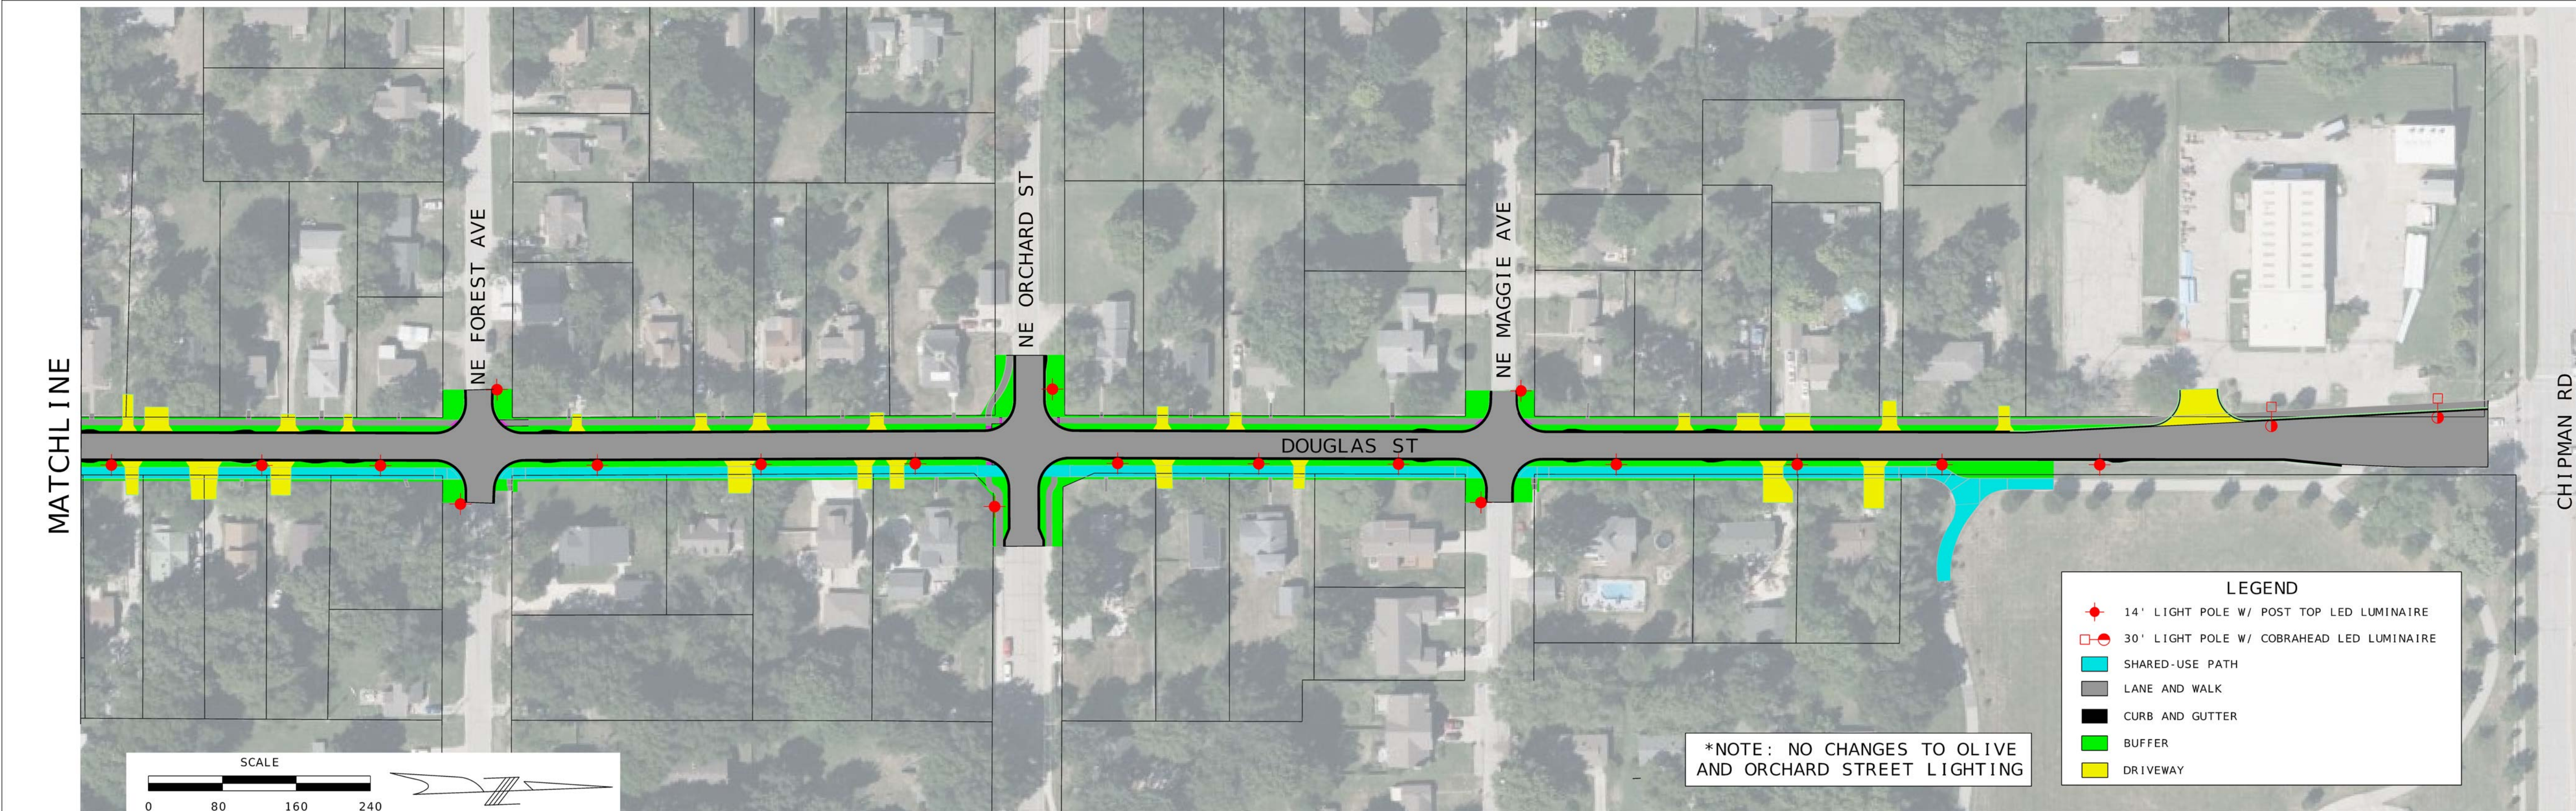

14' LIGHT POLE EXAMPLE

LEGEND

- ◆ 14' LIGHT POLE W/ POST TOP LED LUMINAIRE
- ◻ 30' LIGHT POLE W/ COBRAHEAD LED LUMINAIRE
- SHARED-USE PATH
- LANE AND WALK
- CURB AND GUTTER
- BUFFER
- DRIVEWAY

*NOTE: NO CHANGES TO OLIVE AND ORCHARD STREET LIGHTING