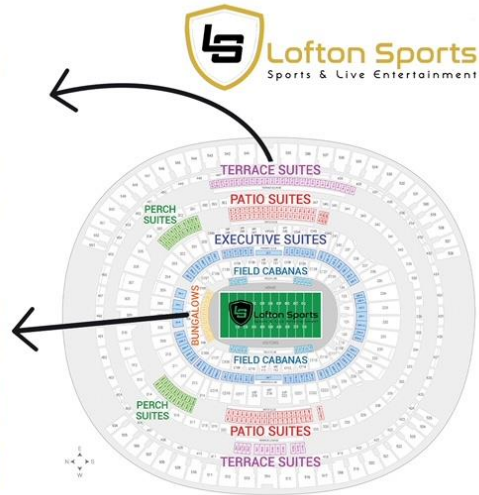

Lofton Sports (LA CHARGERS) Suite Number:

Terrace Suite 7E-15, Seats 20

Food & Beverage Upgrade

Lofton Sports (LA RAMS) - Field Level “Bungalow Suite”

Suite # 1N-10, Seats 12

All Inclusive Food and Beverage