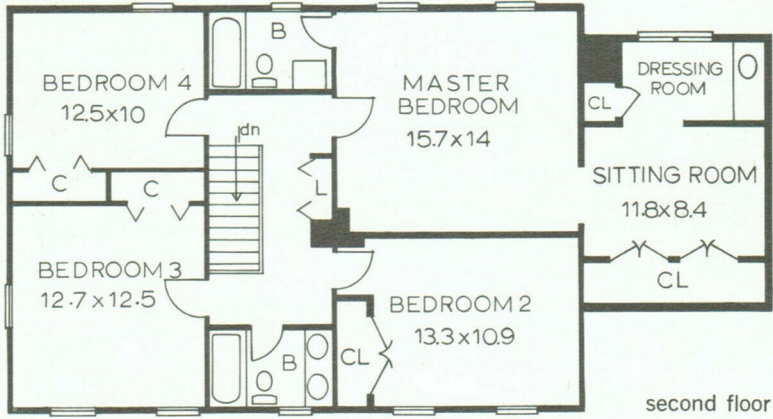

the *Carlyle*

*A 2-story Early American design in the grand manner, with a center ball foyer, living room of unusual size, an enormous first floor family room with fireplace and heavy beamed ceiling plus elaborate custom cabinetry. Large ranch kitchen with exposed brick, breakfast room bay. First floor powder room for added convenience. Upstairs: 4 king-size bedrooms with a most impressive master suite that includes a private sitting room and dressing room. Two full baths, large wardrobe closets. Downstairs, basement with plenty of storage space. Attached garage and air conditioning included. A remarkable house for big family living.*

Basement plan not shown