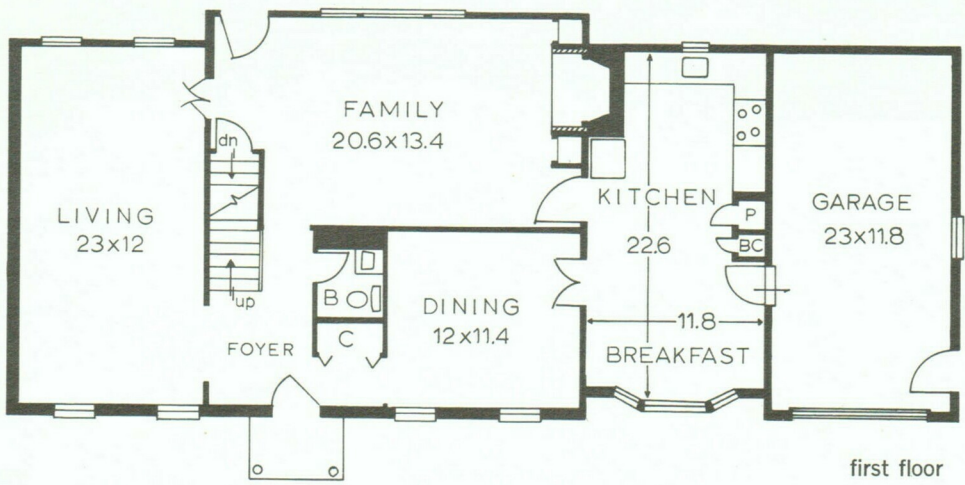

the *Carlyle*

*A 2-story Early American design in the grand manner, with a center ball foyer, living room of unusual size, an enormous first floor family room with fireplace and heavy beamed ceiling plus elaborate custom cabinetry. Large ranch kitchen with exposed brick, breakfast room bay. First floor powder room for added convenience. Upstairs: 4 king-size bedrooms with a most impressive master suite that includes a private sitting room and dressing room. Two full baths, large wardrobe closets. Downstairs, basement with plenty of storage space. Attached garage and air conditioning included. A remarkable house for big family living.*

Basement plan not shown