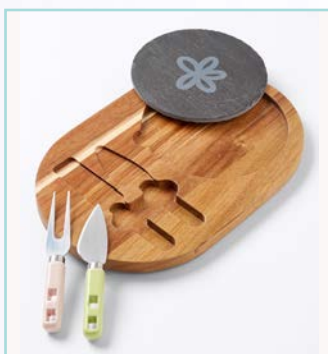

## *Cheese & Wine & Grown-up Time...*

Earn our limited-edition wine & cheese board set, when you host a show.  
Receive all 3 with a qualifying show of \$1,250.

CHEERS TO YOU MJC  
WINE STOPPER CELEBRATION SET  
**\$24 (RETAIL VALUE)**  
FREE WITH \$800 QUALIFYING SHOW

TOAST THE HOST MJC WINE  
TUMBLER CELEBRATION SET  
**\$38 (RETAIL VALUE)**  
FREE WITH \$1,000 QUALIFYING SHOW  
(includes Wine Stoppers = \$62 Total Value)

GOURMET PARTY MJC  
CHEESE BOARD GIFT SET  
**\$48 (RETAIL VALUE)**  
FREE WITH \$1,250 QUALIFYING SHOW  
(includes Wine Stoppers + Wine Tumblers =  
\$110 Total Value)