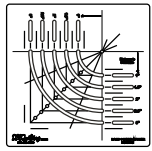

NEW

Item #: *DMQSRC*
Individual or Set
Details on page 3

Basic Corner Marker Tool

Prepare quilt borders & blocks with exact alignment corner markings. Size: 6"x6" - NOT FOR STITCHING.

DT-DMQ-BCM..... 28.00

Basic Marker Tool

Create the perfect placement grid with this marking tool 4"x12" & 12"x12"- NOT FOR STITCHING.

DT-DMQ-BM4x12..... 25.00
DT-DMQ-BM12x12..... 45.00

Bell Templates

Five sizes range from 2" to 7.5" in stitch height. The smaller three sizes are available as a set of 4 due to the addition of 1 template to create the 3 Handles and stitch at 1.5", 2.5", & 3.5". The two large sizes are individual templates that will stitch out at 5.5" or 7.5".

Holly Wreath Templates

Designed with two templates. Use the larger size to stitch an outside measurement of 11.5" in a circular pattern with the leaves on the outside of the ring. The smaller interior template will stitch an 8" diameter pattern with the leaves inside the ring.