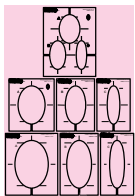

TRIAD Ovals Template

The TRIAD series has 3 specific shapes that work together or independently per size. There are 7 total templates in this collection. The small 2.5" group is contained within one template – a 3-in-1 template! Available individually and as a 7-pc SET containing all sizes: 2.5", 3.5" & 4.5"

DT-DMQ-TOSET (7-pc set) 105.00
DT-DMQ-TO2.5 ..... 20.00
DT-DMQ-TO3.5-A 14.00
DT-DMQ-TO3.5-B 14.00
DT-DMQ-TO3.5-C 14.00
DT-DMQ-TO4.5-A 16.00
DT-DMQ-TO4.5-B 16.00
DT-DMQ-TO4.5-C 16.00

NEW