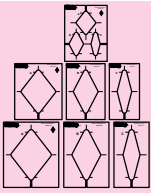

Each size contains 3 parts for the full design shape - #A, #B & #C. Get the instruction sheets to see the amazing designs that can be created with these templates.

Complementary Patterns available for most Template Sets

Class Options Available

TRIAD Miniature Template Collection

The 1.5" Miniature Collection is a smaller version of the original Triad templates. The set contains 3 differently shaped templates, TEARDROPS, DIAMONDS and OVALS are 3-in-1 combination containing A, B & C just like the larger 2.5" sizes.

DT-DMQ-TMSET (3-pc set) 55.00

NEW

TRIAD Diamonds Template

The TRIAD series has 3 specific shapes that work together or independently per size. There are 7 total templates in this collection. The small 2.5" group is contained within one template – a 3-in-1 template! Available individually and as a 7-pc SET containing all sizes: 2.5", 3.5" & 4.5"