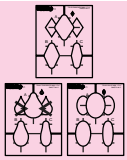

TRIAD Miniature Template Collection

The 1.5" Miniature Collection is a smaller version of the original Triad templates. The set contains 3 differently shaped templates, TEARDROPS, DIAMONDS and OVALS are 3-in-1 combination containing A, B & C just like the larger 2.5" sizes.

DT-DMQ-TMSET (3-pc set) 55.00

NEW