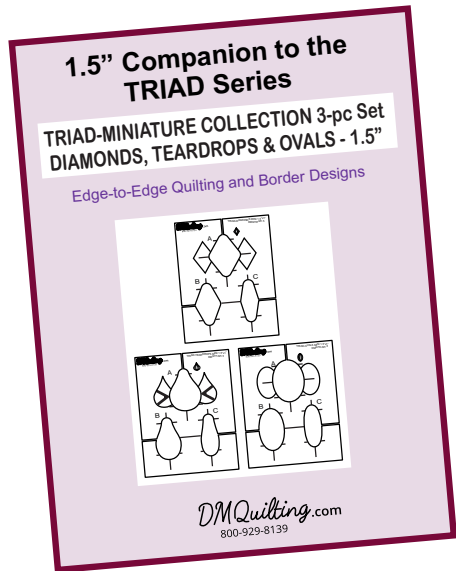

Embrace Your Quilting Journey with Templates and Patterns by DMQuilting Design

NEW

Start Planning your next Fun Project with the **Teddy Bear** Template Collection

TEDDY BEAR

Look for NEW items on each page!

NEW

Item #: *DMQSRC*
Individual or Set
Details on page 3

Basic Corner Marker Tool

Prepare quilt borders & blocks with exact alignment corner markings. Size: 6"x6" - NOT FOR STITCHING.

DT-DMQ-BCM..... 28.00

Basic Marker Tool

Create the perfect placement grid with this marking tool 4"x12" & 12"x12"- NOT FOR STITCHING.

DT-DMQ-BM4x12..... 25.00
DT-DMQ-BM12x12..... 45.00

Bell Templates

Five sizes range from 2" to 7.5" in stitch height. The smaller three sizes are available as a set of 4 due to the addition of 1 template to create the 3 Handles and stitch at 1.5", 2.5", & 3.5". The two large sizes are individual templates that will stitch out at 5.5" or 7.5".