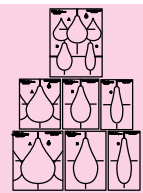

TRIAD Teardrops Template

The TRIAD series has 3 specific shapes that work together or independently per size. There are 7 total templates in this collection. The small 2.5" group is contained within one template – a 3-in-1 template! Available individually and as a 7-pc SET containing all sizes: 2.5", 3.5" & 4.5"

DT-DMQ-TTSET (7-pc set) 105.00
DT-DMQ-TT2.5 ..... 20.00
DT-DMQ-TT3.5-A 14.00
DT-DMQ-TT3.5-B 14.00
DT-DMQ-TT3.5-C 14.00
DT-DMQ-TT4.5-A 16.00
DT-DMQ-TT4.5-B 16.00
DT-DMQ-TT4.5-C 16.00

NEW