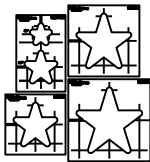

NEW

Soft Squares Templates

Each template contains two differing sizes of the Soft Squares within the one template.

Sizes: 1" & 2" or 1.5" & 2.5".

DT-DMQ-SOFTSQ1.....	16.00
DT-DMQ-SOFTSQ1.5.....	18.00

Class Options Available