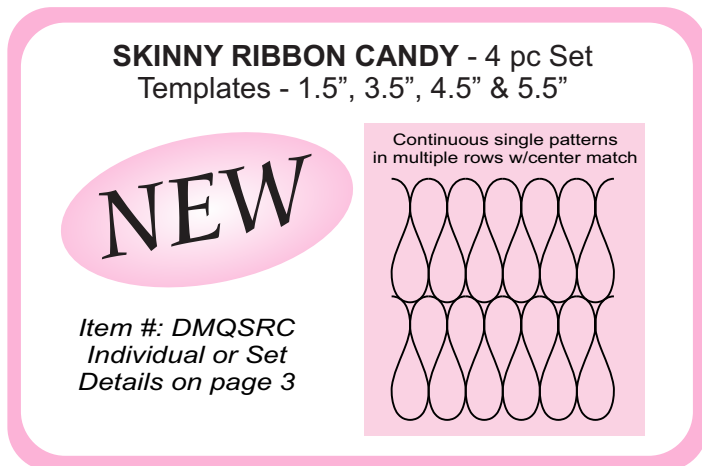

NEW

Item #: *DMQSRC*
Individual or Set
Details on page 3

Basic Corner Marker Tool

Prepare quilt borders & blocks with exact alignment corner markings. Size: 6"x6" - NOT FOR STITCHING.

DT-DMQ-BCM..... 28.00

Basic Marker Tool

Create the perfect placement grid with this marking tool 4"x12" & 12"x12"- NOT FOR STITCHING.

DT-DMQ-BM4x12..... 25.00
DT-DMQ-BM12x12..... 45.00

Bell Templates

Five sizes range from 2" to 7.5" in stitch height. The smaller three sizes are available as a set of 4 due to the addition of 1 template to create the 3 Handles and stitch at 1.5", 2.5", & 3.5". The two large sizes are individual templates that will stitch out at 5.5" or 7.5".