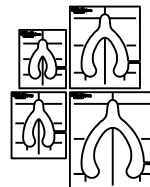

Wish Bone Templates

What an amazing collection of templates for precision patterns in blocks, borders and Edge-to-Edge quilting. Size: 2", 2.5", 3.5" & 4.5"

DT-DMQ-WB-SET4.....	45.00
DT-DMQ-WB2.....	12.00
DT-DMQ-WB2.5.....	12.00
DT-DMQ-WB3.5.....	14.00
DT-DMQ-WB4.5.....	16.00

Continue to next page for the complete selection of the All New TRIAD COLLECTION SERIES templates

Each size contains 3 parts for the full design shape - #A, #B & #C. Get the instruction sheets to see the amazing designs that can be created with these templates.

Complementary Patterns available for most Template Sets

Class Options Available